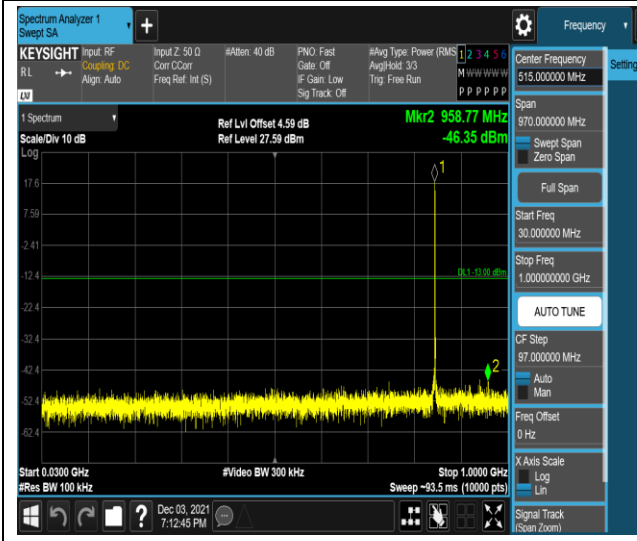

Band5-1.4MHz-16QAM-20525-1RB#0-Range1:30~1000MHz

Band5-1.4MHz-16QAM-20525-1RB#0-Range2:1000~10000MHz