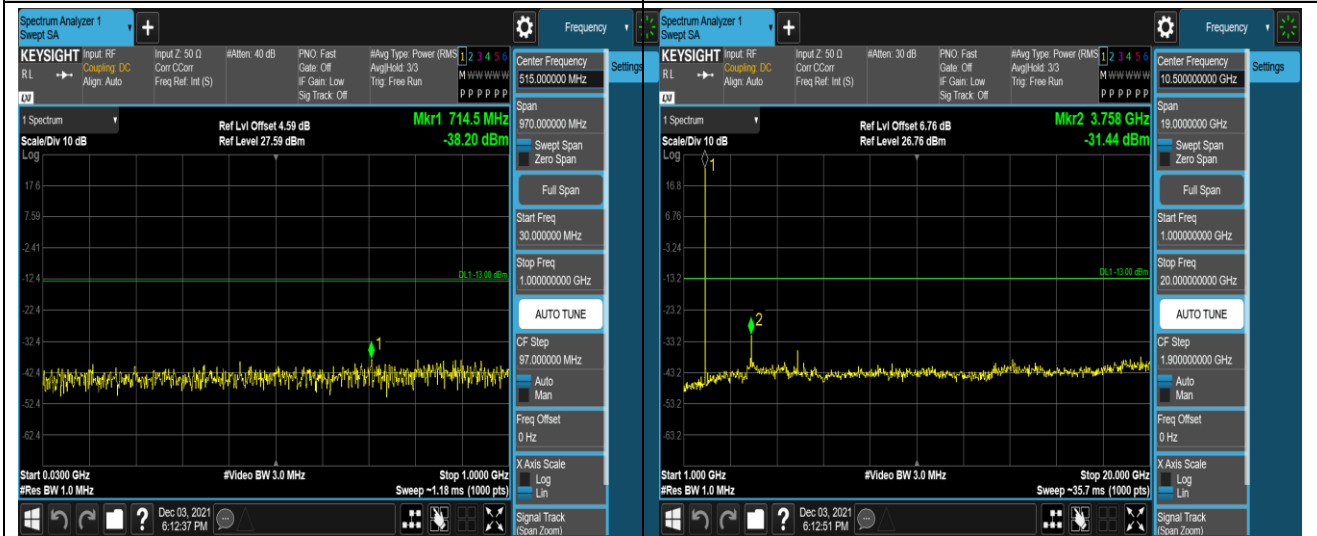

Remark: All bandwidth and all modulation had been tested, but only the worst case data displayed in this report.

Test Graphs

Band2-1.4MHz-QPSK-18607-1RB#0-Range1:30~1000MHz

Band2-1.4MHz-QPSK-18607-1RB#0-Range2:1000~20000MHz