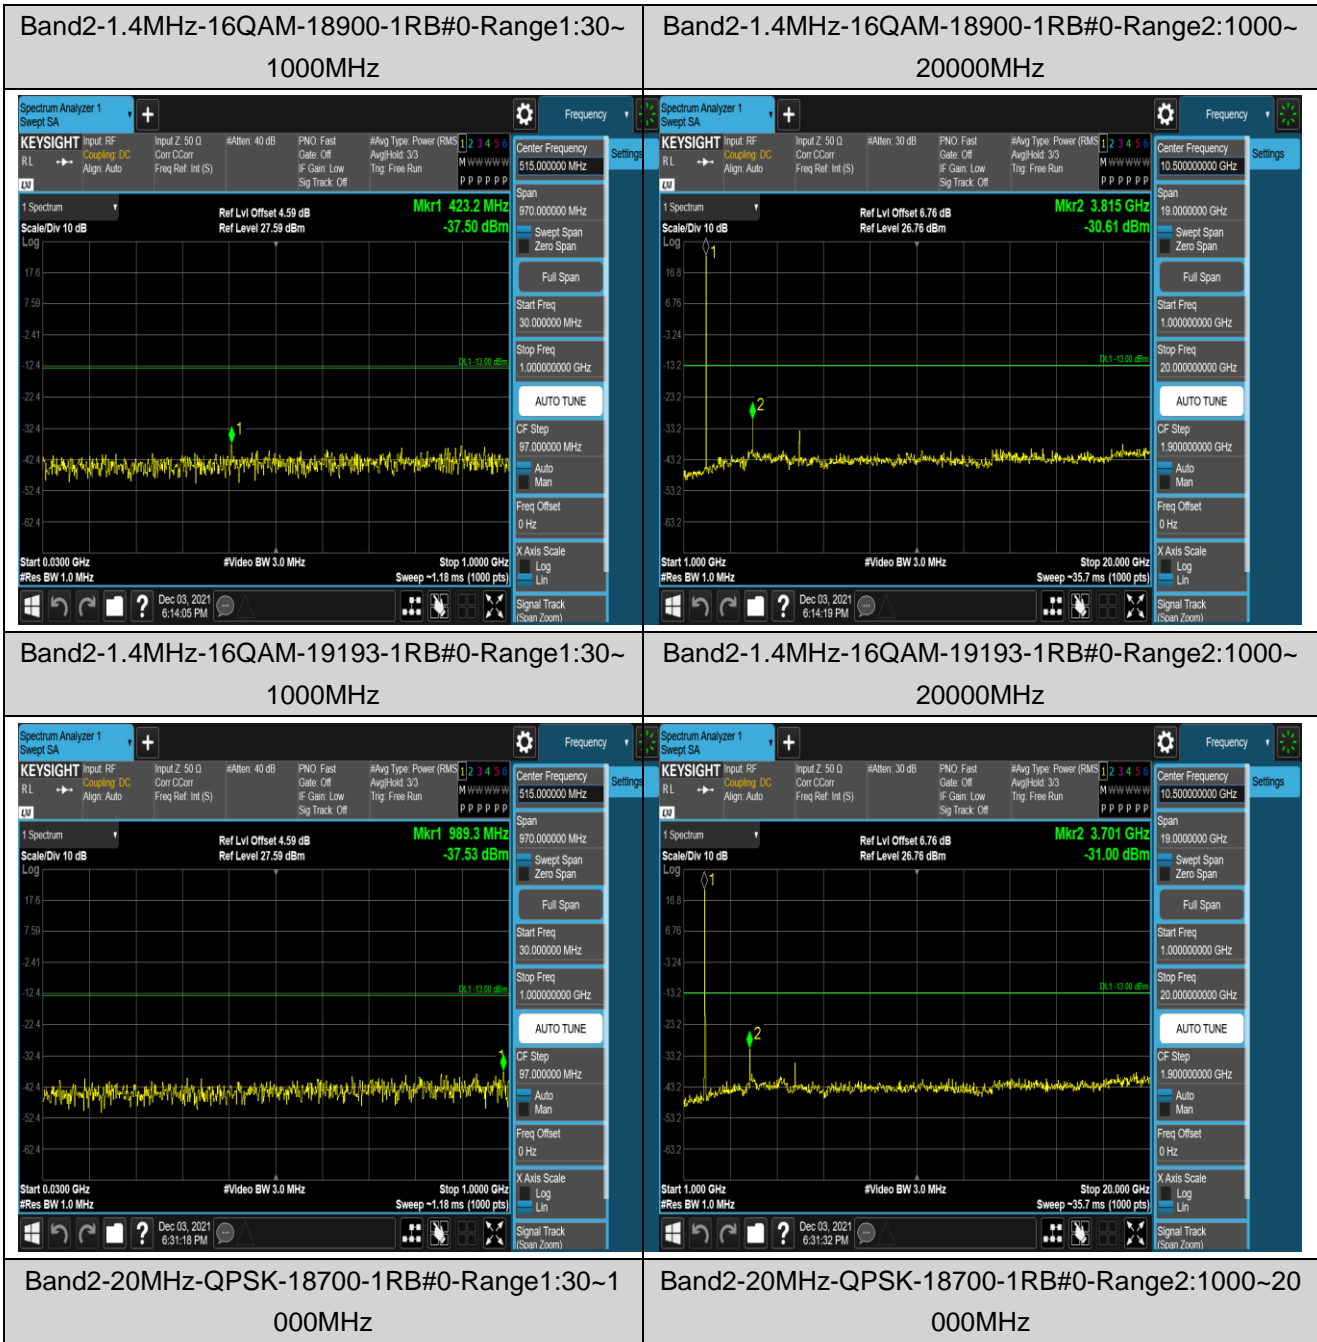

Remark: All bandwidth and all modulation had been tested, but only the worst case data displayed in this report.

Test Graphs

Band2-1.4MHz-QPSK-18607-1RB#0-Range1:30~1000MHz

Band2-1.4MHz-QPSK-18607-1RB#0-Range2:1000~20000MHz

Band2-1.4MHz-QPSK-18900-1RB#0-Range1:30~1000MHz

Band2-1.4MHz-QPSK-18900-1RB#0-Range2:1000~20000MHz

Band2-1.4MHz-QPSK-19193-1RB#0-Range1:30~1000MHz

Band2-1.4MHz-QPSK-19193-1RB#0-Range2:1000~20000MHz

Band2-1.4MHz-16QAM-18607-1RB#0-Range1:30~1000MHz

Band2-1.4MHz-16QAM-18607-1RB#0-Range2:1000~20000MHz

Band2-20MHz-QPSK-18900-1RB#0-Range1:30~1000MHz

Band2-20MHz-QPSK-18900-1RB#0-Range2:1000~20000MHz

Band2-20MHz-QPSK-19100-1RB#0-Range1:30~1000MHz

Band2-20MHz-QPSK-19100-1RB#0-Range2:1000~20000MHz