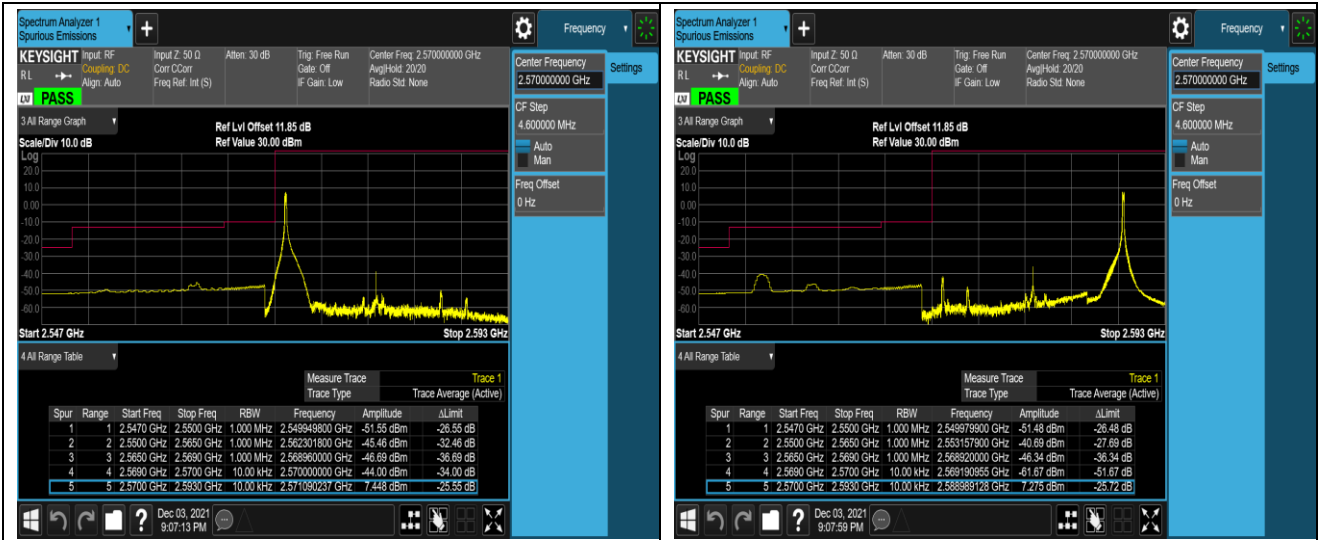

Band38-20MHz-QPSK-38150-1RB#99

Band38-20MHz-QPSK-38150-100RB#0

Band38-20MHz-16QAM-37850-1RB#0

Band38-20MHz-16QAM-37850-1RB#99