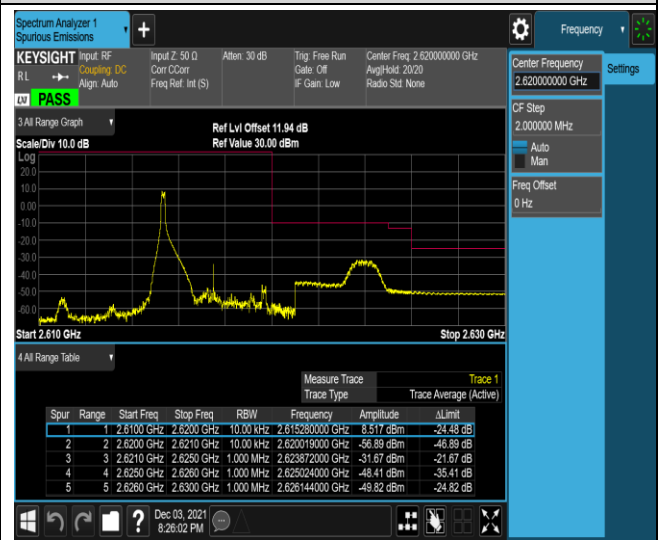

Band38-5MHz-QPSK-37775-1RB#24

Band38-5MHz-QPSK-38225-1RB#0