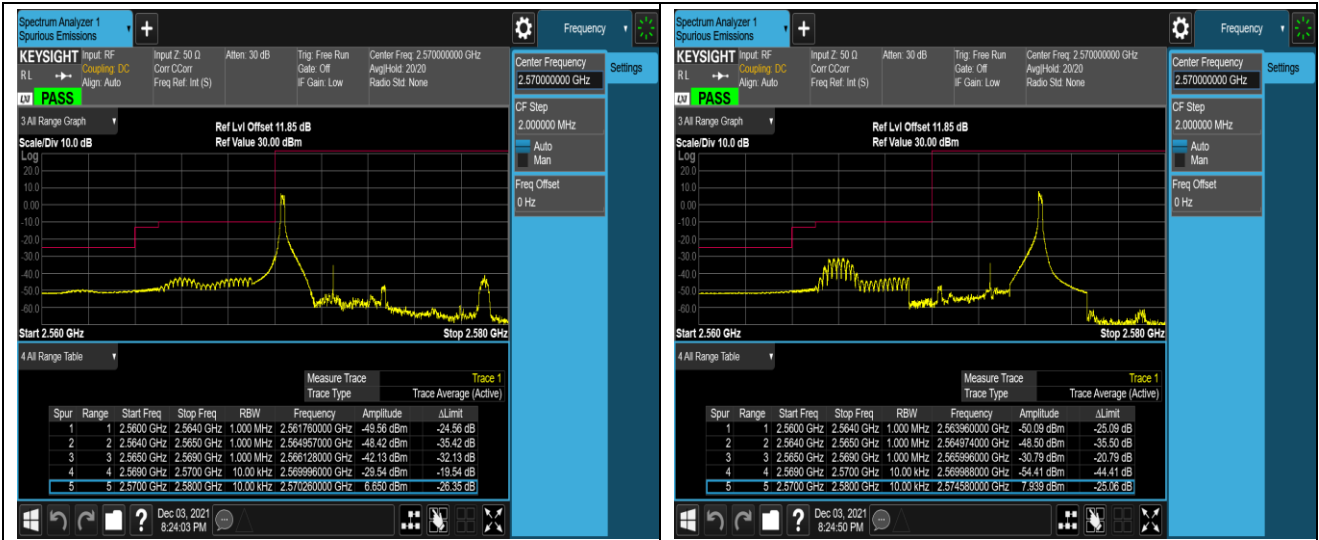

Band38-5MHz-QPSK-37775-1RB#24

Band38-5MHz-QPSK-37775-25RB#0

Band38-5MHz-QPSK-38225-1RB#0

Band38-5MHz-QPSK-38225-1RB#24

Band38-5MHz-QPSK-38225-25RB#0

Band38-5MHz-16QAM-37775-1RB#0

Band38-5MHz-16QAM-37775-1RB#24

Band38-5MHz-16QAM-37775-25RB#0

Band38-5MHz-16QAM-38225-1RB#0

Band38-5MHz-16QAM-38225-1RB#24

Band38-5MHz-16QAM-38225-25RB#0

Band38-20MHz-QPSK-37850-1RB#0

Band38-20MHz-QPSK-37850-1RB#99

Band38-20MHz-QPSK-37850-100RB#0