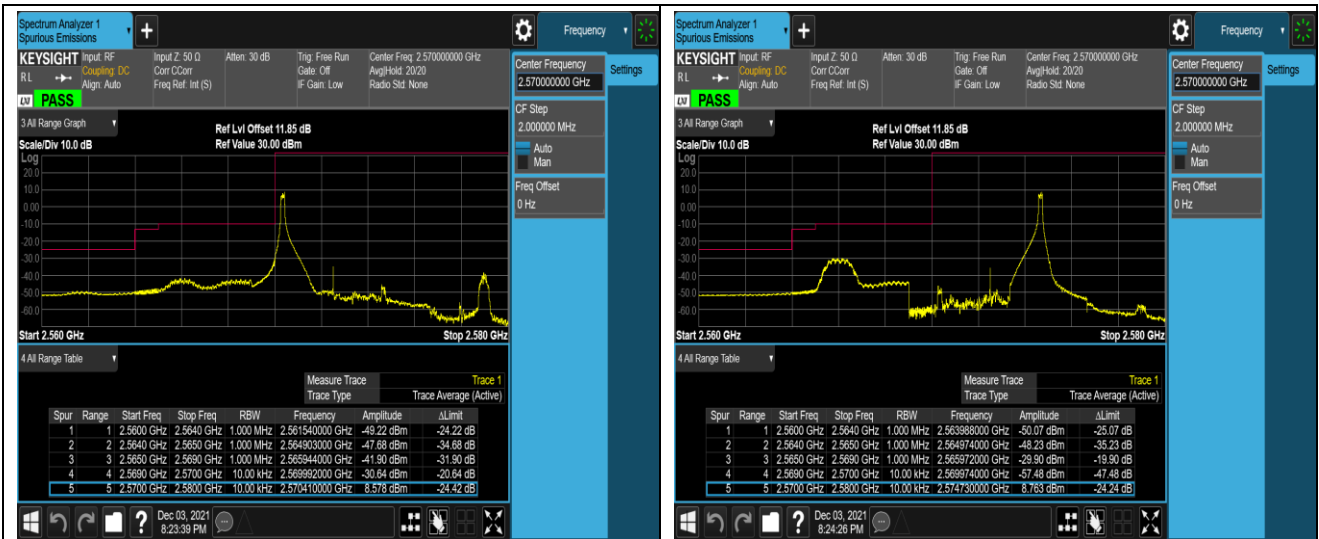

Band17-5MHz-16QAM-23755-1RB#0

Band17-5MHz-16QAM-23755-1RB#24

Band17-5MHz-16QAM-23755-25RB#0

Band17-5MHz-16QAM-23825-1RB#0

Band17-5MHz-16QAM-23825-1RB#24

Band17-5MHz-16QAM-23825-25RB#0

Band38-5MHz-QPSK-37775-1RB#0

Band38-5MHz-QPSK-37775-1RB#24

Band38-5MHz-QPSK-37775-25RB#0

Band38-5MHz-QPSK-38225-1RB#0

Band38-5MHz-QPSK-38225-1RB#24

Band38-5MHz-QPSK-38225-25RB#0

Band38-5MHz-16QAM-37775-1RB#0

Band38-5MHz-16QAM-37775-1RB#24