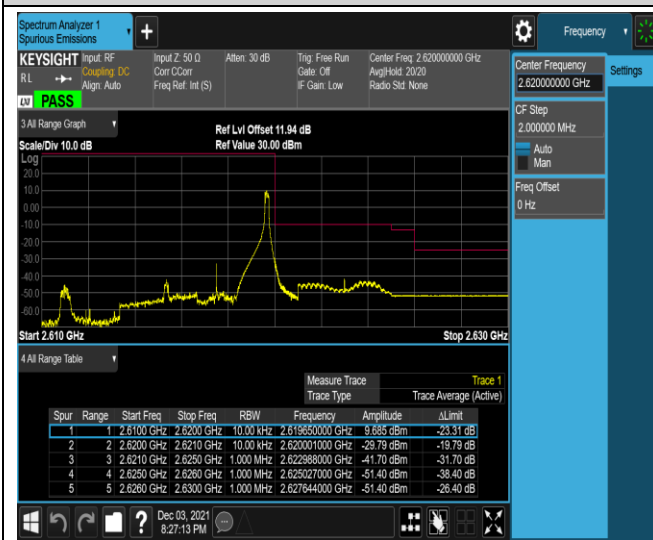

Band38-5MHz-QPSK-37775-1RB#24

Band38-5MHz-QPSK-37775-25RB#0

Band38-5MHz-QPSK-38225-1RB#0

Band38-5MHz-QPSK-38225-1RB#24

Band38-5MHz-QPSK-38225-25RB#0

Band38-5MHz-16QAM-37775-1RB#0

Band38-5MHz-16QAM-37775-1RB#24

Band38-5MHz-16QAM-37775-25RB#0

Band38-5MHz-16QAM-38225-1RB#0

Band38-5MHz-16QAM-38225-1RB#24

Band38-5MHz-16QAM-38225-25RB#0

Band38-20MHz-QPSK-37850-1RB#0

Band38-20MHz-QPSK-37850-1RB#99

Band38-20MHz-QPSK-37850-100RB#0