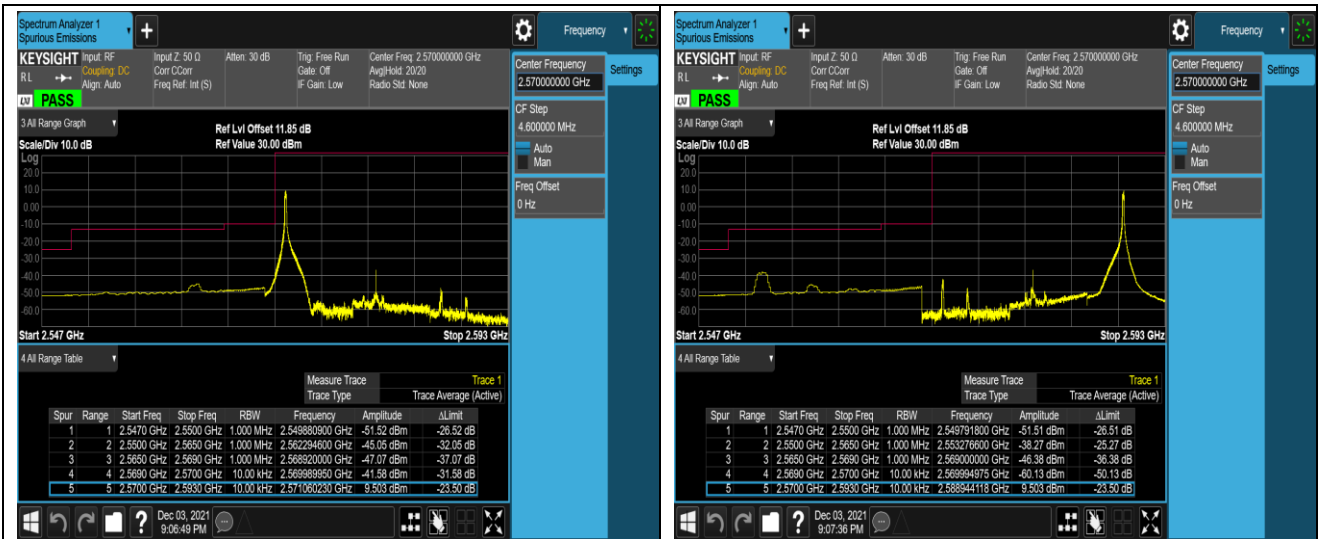

Band38-5MHz-QPSK-37775-1RB#24

Band38-5MHz-QPSK-37775-25RB#0

Band38-5MHz-QPSK-38225-1RB#0

Band38-5MHz-QPSK-38225-1RB#24

Band38-5MHz-QPSK-38225-25RB#0

Band38-5MHz-16QAM-37775-1RB#0

Band38-5MHz-16QAM-37775-1RB#24

Band38-5MHz-16QAM-37775-25RB#0

Band38-5MHz-16QAM-38225-1RB#0

Band38-5MHz-16QAM-38225-1RB#24

Band38-5MHz-16QAM-38225-25RB#0

Band38-20MHz-QPSK-37850-1RB#0

Band38-20MHz-QPSK-37850-1RB#99

Band38-20MHz-QPSK-37850-100RB#0