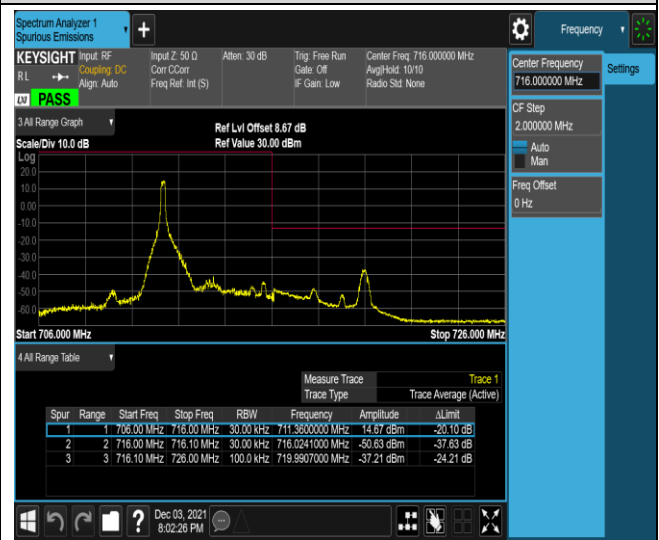

Band17-5MHz-16QAM-23755-1RB#0

Band17-5MHz-16QAM-23755-1RB#24

Band17-5MHz-16QAM-23755-25RB#0

Band17-5MHz-16QAM-23825-1RB#0

Band17-5MHz-16QAM-23825-1RB#24

Band17-5MHz-16QAM-23825-25RB#0

Band38-5MHz-QPSK-37775-1RB#0