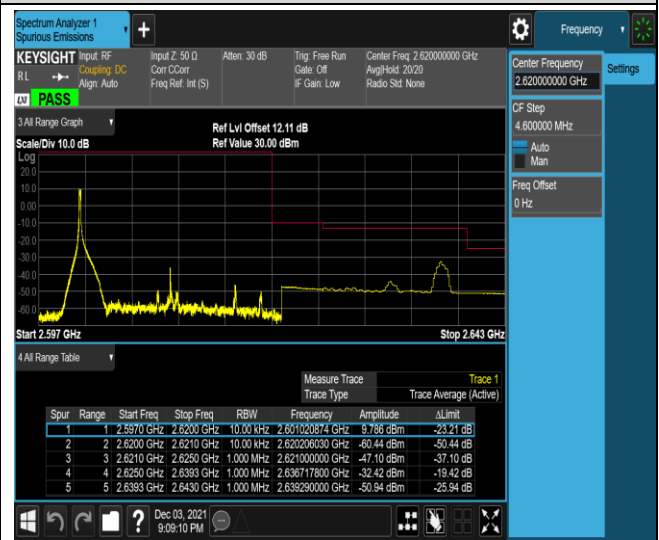

Band38-5MHz-16QAM-37775-25RB#0

Band38-5MHz-16QAM-38225-1RB#0

Band38-5MHz-16QAM-38225-1RB#24

Band38-5MHz-16QAM-38225-25RB#0

Band38-20MHz-QPSK-37850-1RB#0

Band38-20MHz-QPSK-37850-1RB#99

Band38-20MHz-QPSK-37850-100RB#0