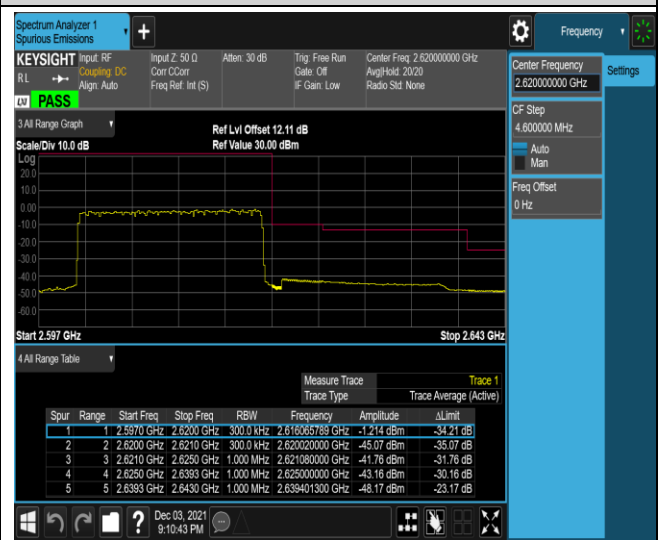

Band38-20MHz-QPSK-38150-1RB#0

Band38-20MHz-QPSK-38150-100RB#0