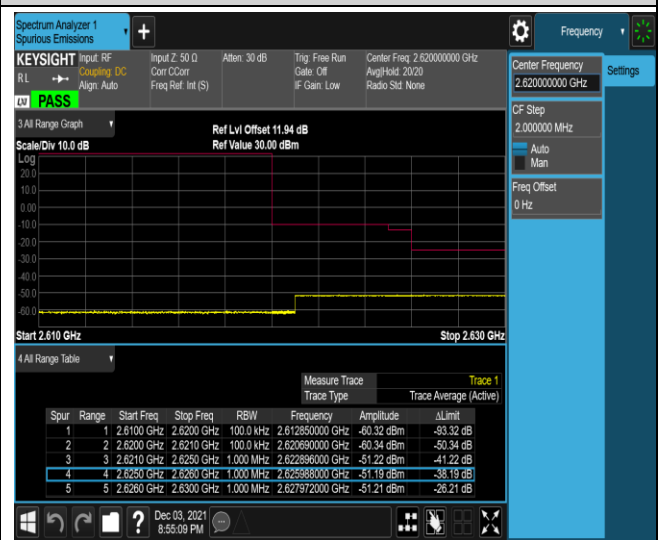

Band38-5MHz-QPSK-37775-1RB#24

Band38-5MHz-QPSK-37775-25RB#0

Band38-5MHz-QPSK-38225-1RB#0

Band38-5MHz-QPSK-38225-1RB#24

Band38-5MHz-QPSK-38225-25RB#0

Band38-5MHz-16QAM-37775-1RB#0

Band38-5MHz-16QAM-37775-1RB#24

Band38-5MHz-16QAM-37775-25RB#0

Band38-5MHz-16QAM-38225-1RB#0

Band38-5MHz-16QAM-38225-1RB#24

Band38-5MHz-16QAM-38225-25RB#0

Band38-20MHz-QPSK-37850-1RB#0

Band38-20MHz-QPSK-37850-1RB#99

Band38-20MHz-QPSK-37850-100RB#0