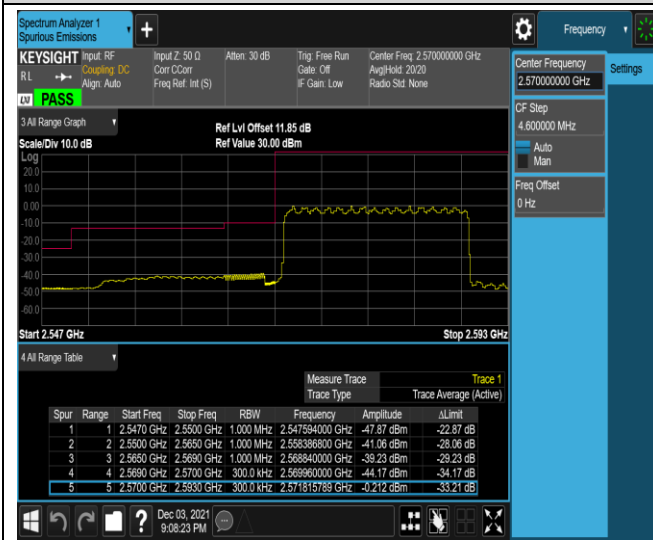

Band38-5MHz-16QAM-37775-25RB#0

Band38-5MHz-16QAM-38225-1RB#0

Band38-5MHz-16QAM-38225-1RB#24

Band38-5MHz-16QAM-38225-25RB#0

Band38-20MHz-QPSK-37850-1RB#0

Band38-20MHz-QPSK-37850-1RB#99

Band38-20MHz-QPSK-37850-100RB#0