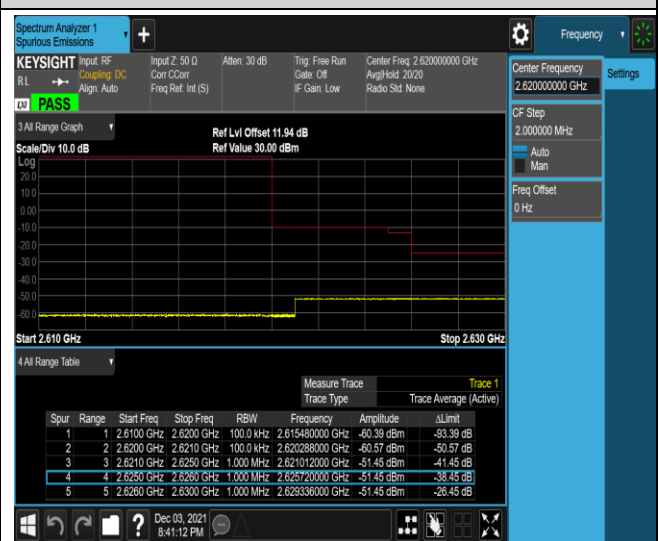

Band17-5MHz-16QAM-23755-1RB#0

Band17-5MHz-16QAM-23755-1RB#24

Band17-5MHz-16QAM-23755-25RB#0

Band17-5MHz-16QAM-23825-1RB#0

Band17-5MHz-16QAM-23825-1RB#24

Band17-5MHz-16QAM-23825-25RB#0

Band38-5MHz-QPSK-37775-1RB#0

Band38-5MHz-QPSK-37775-1RB#24

Band38-5MHz-QPSK-37775-25RB#0

Band38-5MHz-QPSK-38225-1RB#0

Band38-5MHz-QPSK-38225-1RB#24

Band38-5MHz-QPSK-38225-25RB#0

Band38-5MHz-16QAM-37775-1RB#0

Band38-5MHz-16QAM-37775-1RB#24