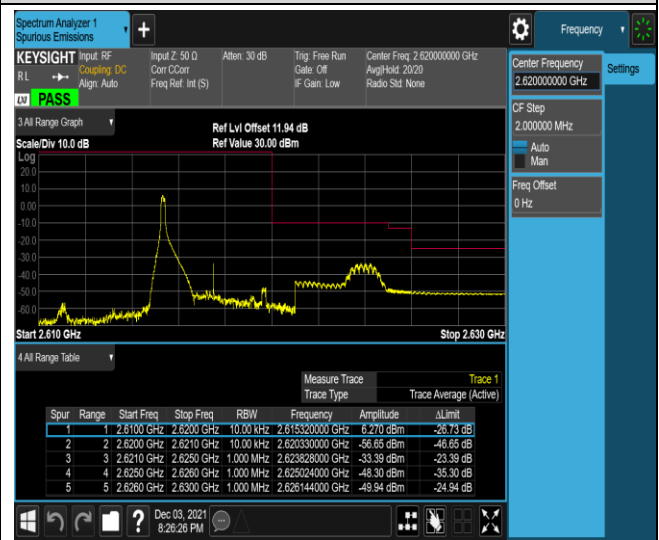

Band38-5MHz-QPSK-37775-1RB#24

Band38-5MHz-QPSK-37775-25RB#0

Band38-5MHz-QPSK-38225-1RB#0

Band38-5MHz-QPSK-38225-1RB#24

Band38-5MHz-QPSK-38225-25RB#0

Band38-5MHz-16QAM-37775-1RB#0

Band38-5MHz-16QAM-37775-1RB#24