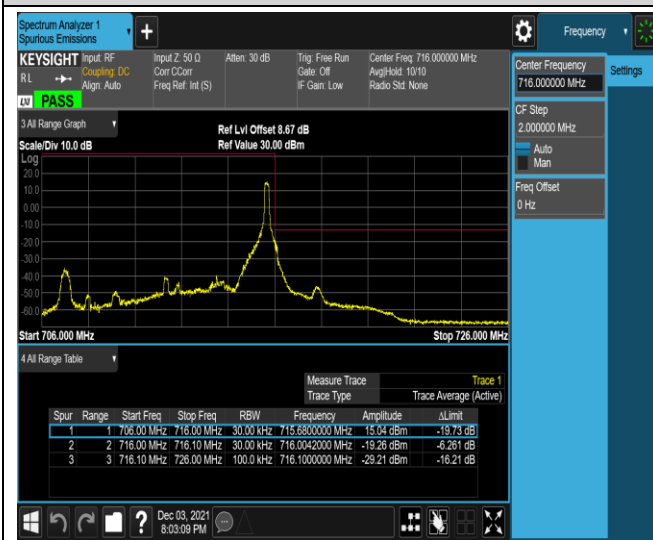

Band17-5MHz-16QAM-23755-1RB#0

Band17-5MHz-16QAM-23755-1RB#24

Band17-5MHz-16QAM-23755-25RB#0

Band17-5MHz-16QAM-23825-1RB#0

Band17-5MHz-16QAM-23825-1RB#24

Band17-5MHz-16QAM-23825-25RB#0

Band38-5MHz-QPSK-37775-1RB#0

Band38-5MHz-QPSK-37775-1RB#24

Band38-5MHz-QPSK-37775-25RB#0

Band38-5MHz-QPSK-38225-1RB#0

Band38-5MHz-QPSK-38225-1RB#24

Band38-5MHz-QPSK-38225-25RB#0

Band38-5MHz-16QAM-37775-1RB#0

Band38-5MHz-16QAM-37775-1RB#24