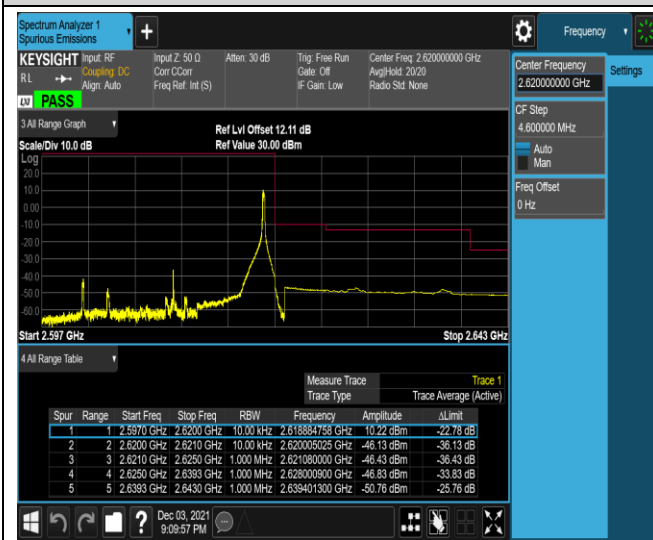

Band38-20MHz-QPSK-37850-100RB#0

Band38-20MHz-QPSK-38150-1RB#99