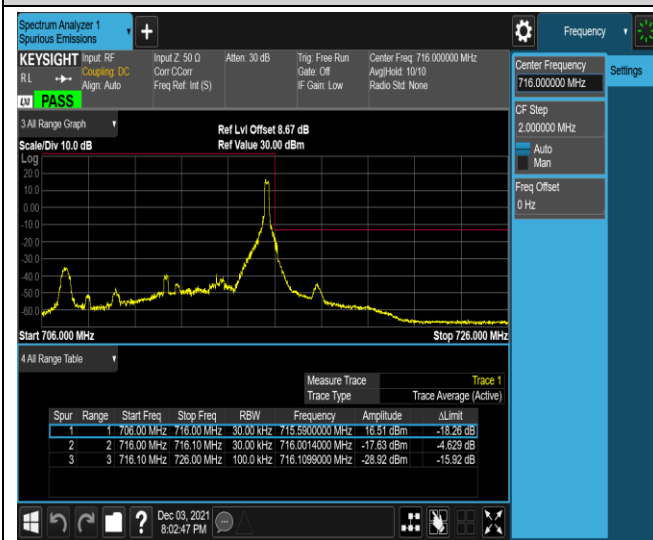

Band17-5MHz-QPSK-23755-25RB#0

Band17-5MHz-QPSK-23825-1RB#24