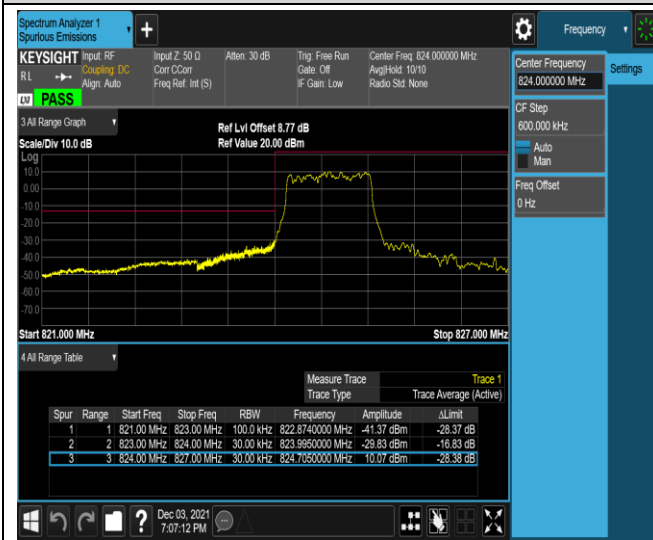

Band5-1.4MHz-QPSK-20407-1RB#0

Band5-1.4MHz-QPSK-20407-1RB#5

Band5-1.4MHz-QPSK-20407-6RB#0

Band5-1.4MHz-QPSK-20643-1RB#0

Band5-1.4MHz-QPSK-20643-1RB#5

Band5-1.4MHz-QPSK-20643-6RB#0

Band5-1.4MHz-16QAM-20407-1RB#0

Band5-1.4MHz-16QAM-20407-1RB#5

Band5-1.4MHz-16QAM-20407-6RB#0

Band5-1.4MHz-16QAM-20643-1RB#0

Band5-1.4MHz-16QAM-20643-1RB#5

Band5-1.4MHz-16QAM-20643-6RB#0

Band5-10MHz-QPSK-20450-1RB#0

Band5-10MHz-QPSK-20450-1RB#49