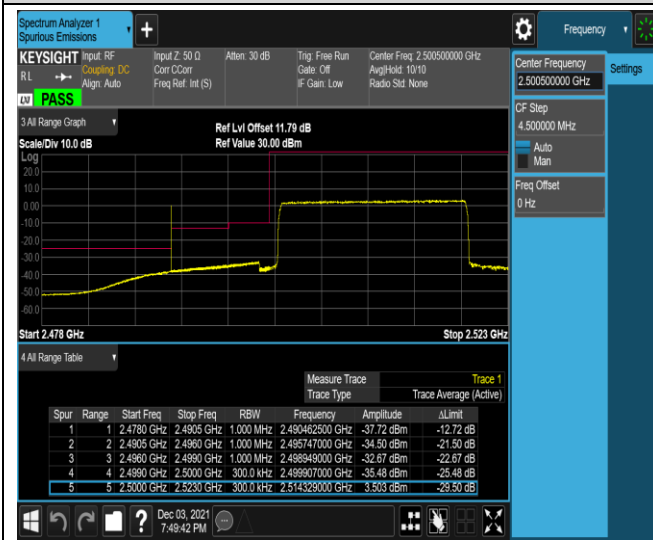

Band7-20MHz-QPSK-20850-1RB#0

Band7-20MHz-QPSK-20850-100RB#0