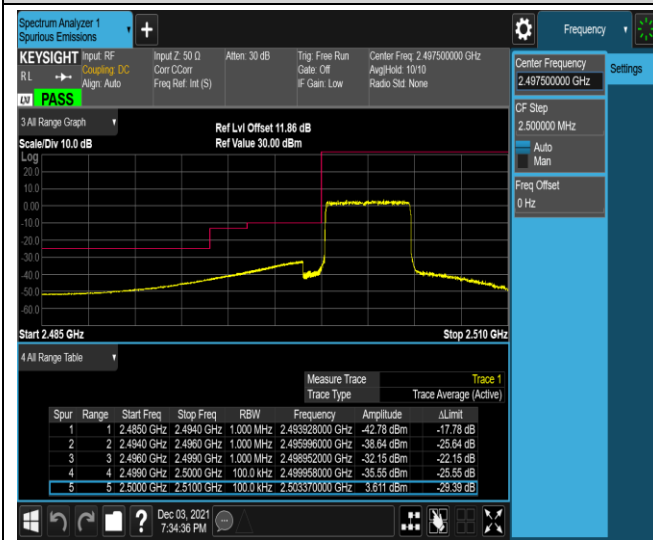

Band7-5MHz-16QAM-20775-1RB#0

Band7-5MHz-16QAM-20775-25RB#0