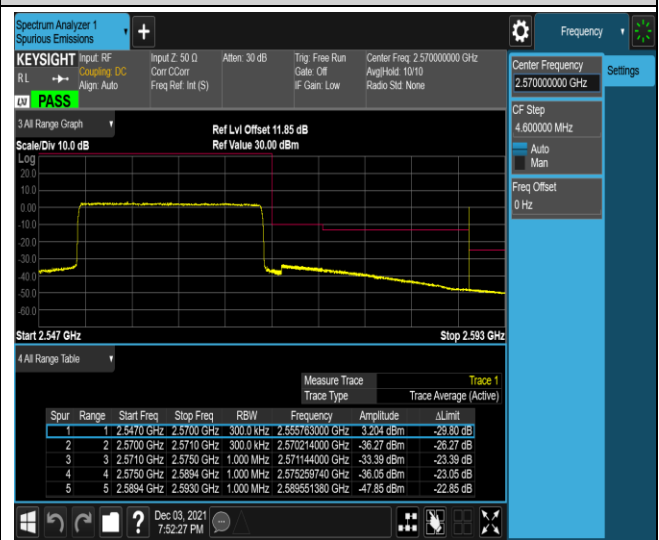

Band7-20MHz-16QAM-20850-1RB#99

Band7-20MHz-16QAM-20850-100RB#0

Band7-20MHz-16QAM-21350-1RB#0

Band7-20MHz-16QAM-21350-1RB#99

Band7-20MHz-16QAM-21350-100RB#0

Band17-5MHz-QPSK-23755-1RB#0

Band17-5MHz-QPSK-23755-1RB#24