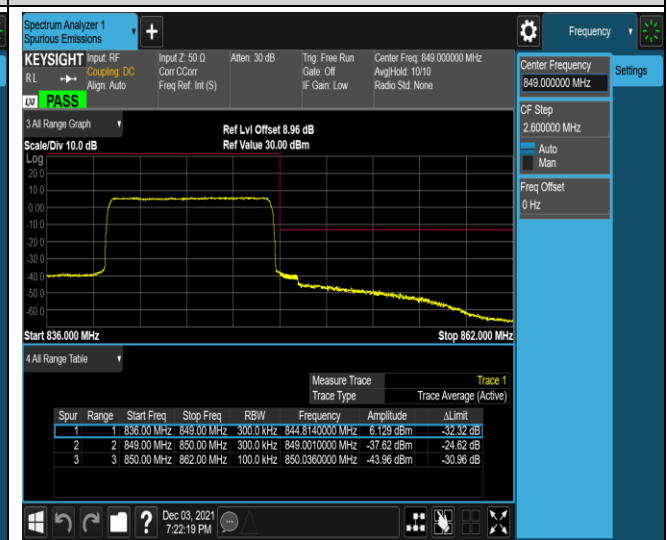

Band5-10MHz-16QAM-20600-1RB#0

Band5-10MHz-16QAM-20600-50RB#0