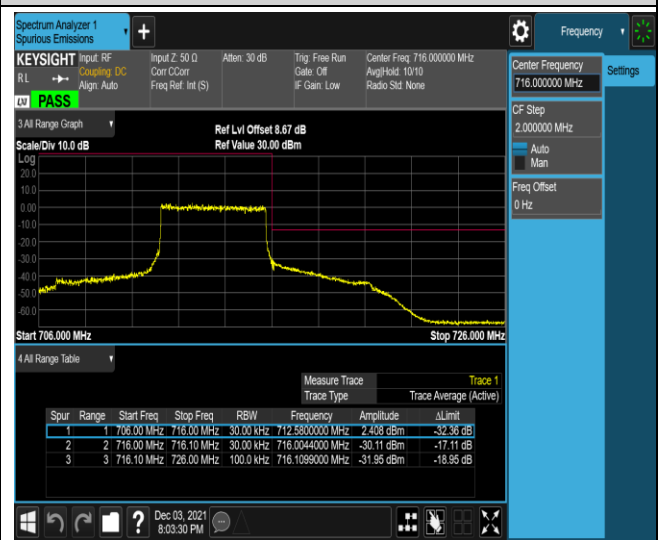

Band17-5MHz-QPSK-23825-1RB#0

Band17-5MHz-QPSK-23825-25RB#0