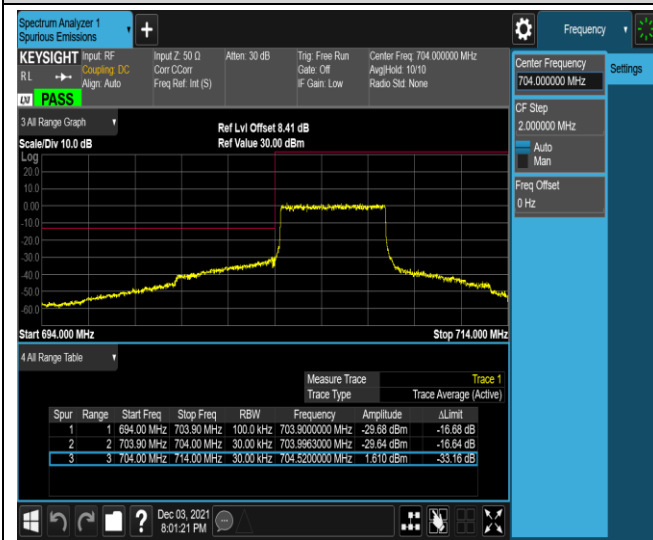

Band7-20MHz-16QAM-20850-1RB#99

Band7-20MHz-16QAM-20850-100RB#0

Band7-20MHz-16QAM-21350-1RB#0

Band7-20MHz-16QAM-21350-1RB#99

Band7-20MHz-16QAM-21350-100RB#0

Band17-5MHz-QPSK-23755-1RB#0

Band17-5MHz-QPSK-23755-1RB#24