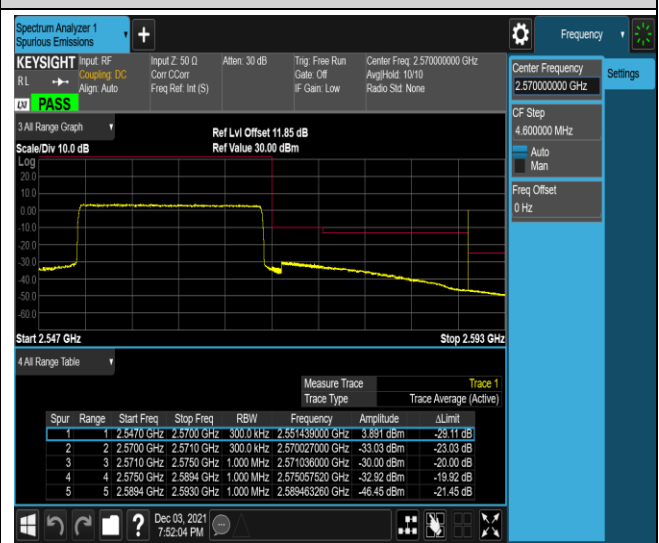

Band7-20MHz-QPSK-21350-1RB#0

Band7-20MHz-QPSK-21350-100RB#0