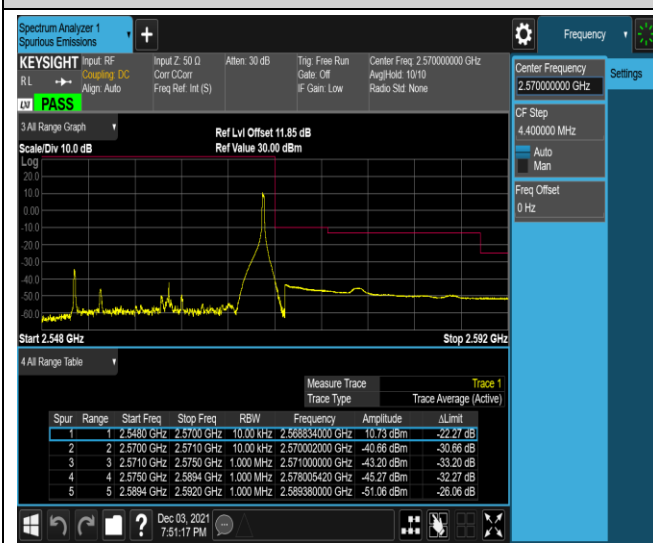

Band7-20MHz-QPSK-20850-100RB#0

Band7-20MHz-QPSK-21350-1RB#99