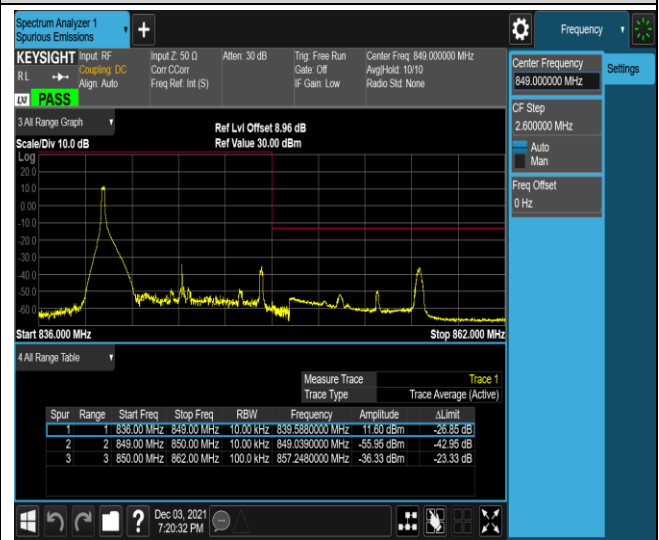

Band5-1.4MHz-16QAM-20407-1RB#5

Band5-1.4MHz-16QAM-20407-6RB#0

Band5-1.4MHz-16QAM-20643-1RB#0

Band5-1.4MHz-16QAM-20643-1RB#5

Band5-1.4MHz-16QAM-20643-6RB#0

Band5-10MHz-QPSK-20450-1RB#0

Band5-10MHz-QPSK-20450-1RB#49

Band5-10MHz-QPSK-20450-50RB#0

Band5-10MHz-QPSK-20600-1RB#0

Band5-10MHz-QPSK-20600-1RB#49

Band5-10MHz-QPSK-20600-50RB#0

Band5-10MHz-16QAM-20450-1RB#0

Band5-10MHz-16QAM-20450-1RB#49

Band5-10MHz-16QAM-20450-50RB#0