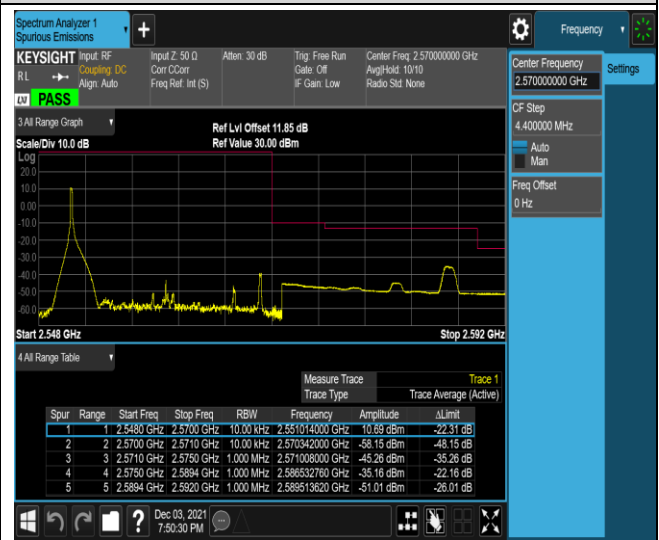

Band7-20MHz-QPSK-20850-1RB#99

Band7-20MHz-QPSK-21350-1RB#0