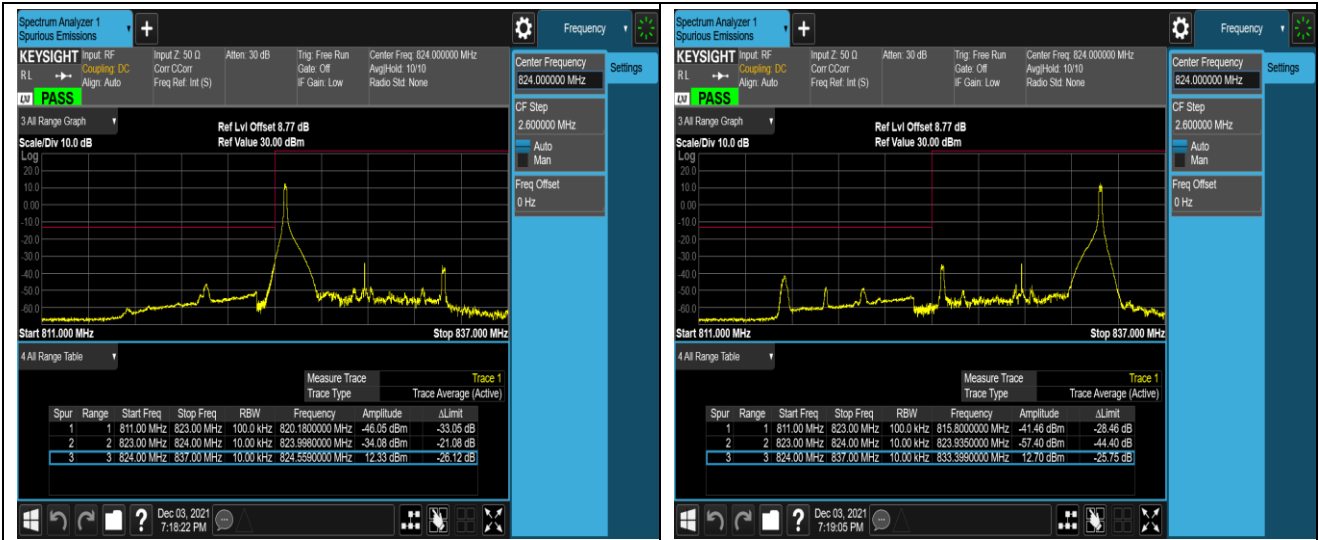

Band5-1.4MHz-16QAM-20407-1RB#5

Band5-1.4MHz-16QAM-20407-6RB#0

Band5-1.4MHz-16QAM-20643-1RB#0

Band5-1.4MHz-16QAM-20643-1RB#5

Band5-1.4MHz-16QAM-20643-6RB#0

Band5-10MHz-QPSK-20450-1RB#0

Band5-10MHz-QPSK-20450-1RB#49

Band5-10MHz-QPSK-20450-50RB#0

Band5-10MHz-QPSK-20600-1RB#0

Band5-10MHz-QPSK-20600-1RB#49

Band5-10MHz-QPSK-20600-50RB#0

Band5-10MHz-16QAM-20450-1RB#0

Band5-10MHz-16QAM-20450-1RB#49

Band5-10MHz-16QAM-20450-50RB#0