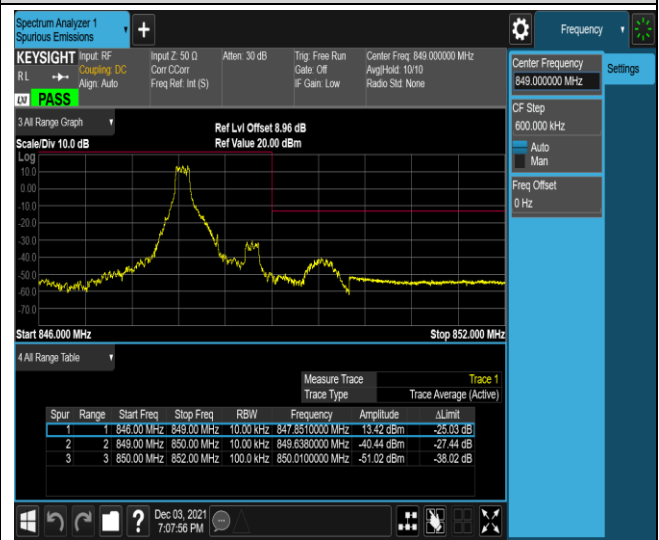

Band5-1.4MHz-QPSK-20407-1RB#0

Band5-1.4MHz-QPSK-20407-1RB#5

Band5-1.4MHz-QPSK-20407-6RB#0

Band5-1.4MHz-QPSK-20643-1RB#0

Band5-1.4MHz-QPSK-20643-1RB#5

Band5-1.4MHz-QPSK-20643-6RB#0

Band5-1.4MHz-16QAM-20407-1RB#0

Band5-1.4MHz-16QAM-20407-1RB#5

Band5-1.4MHz-16QAM-20407-6RB#0

Band5-1.4MHz-16QAM-20643-1RB#0

Band5-1.4MHz-16QAM-20643-1RB#5

Band5-1.4MHz-16QAM-20643-6RB#0

Band5-10MHz-QPSK-20450-1RB#0

Band5-10MHz-QPSK-20450-1RB#49