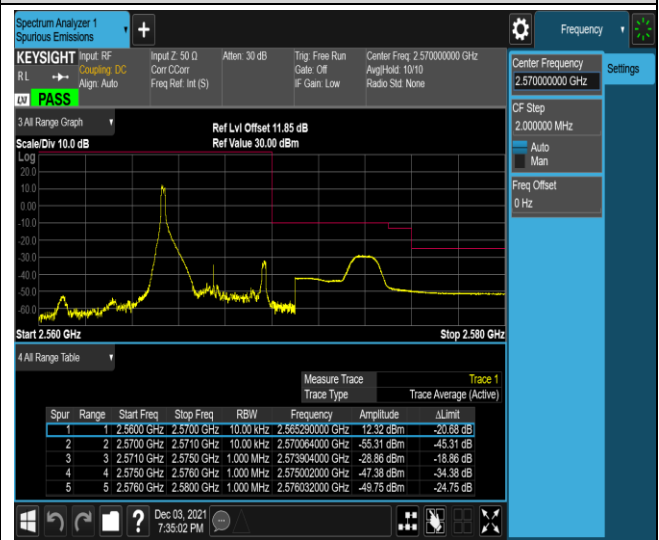

Band5-10MHz-16QAM-20600-1RB#0

Band5-10MHz-16QAM-20600-1RB#49

Band5-10MHz-16QAM-20600-50RB#0

Band7-5MHz-QPSK-20775-1RB#0

Band7-5MHz-QPSK-20775-1RB#24

Band7-5MHz-QPSK-20775-25RB#0

Band7-5MHz-QPSK-21425-1RB#0

Band7-5MHz-QPSK-21425-1RB#24