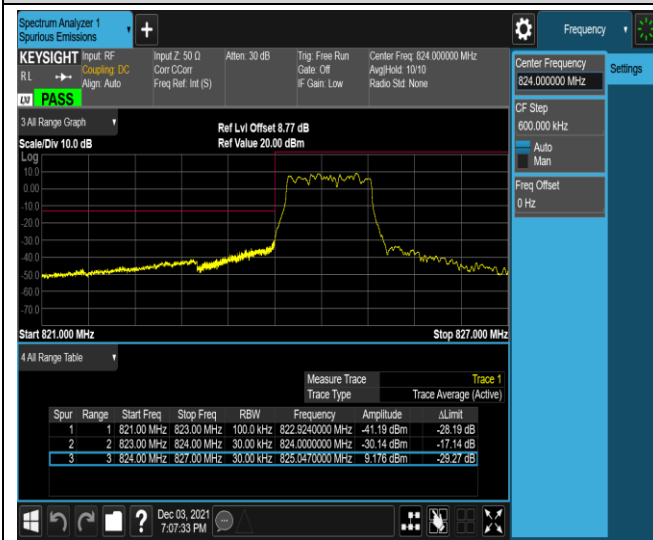

Band5-1.4MHz-QPSK-20407-1RB#0

Band5-1.4MHz-QPSK-20407-1RB#5

Band5-1.4MHz-QPSK-20407-6RB#0

Band5-1.4MHz-QPSK-20643-1RB#0

Band5-1.4MHz-QPSK-20643-1RB#5

Band5-1.4MHz-QPSK-20643-6RB#0

Band5-1.4MHz-16QAM-20407-1RB#0

Band5-1.4MHz-16QAM-20407-1RB#5

Band5-1.4MHz-16QAM-20407-6RB#0

Band5-1.4MHz-16QAM-20643-1RB#0

Band5-1.4MHz-16QAM-20643-1RB#5

Band5-1.4MHz-16QAM-20643-6RB#0

Band5-10MHz-QPSK-20450-1RB#0

Band5-10MHz-QPSK-20450-1RB#49