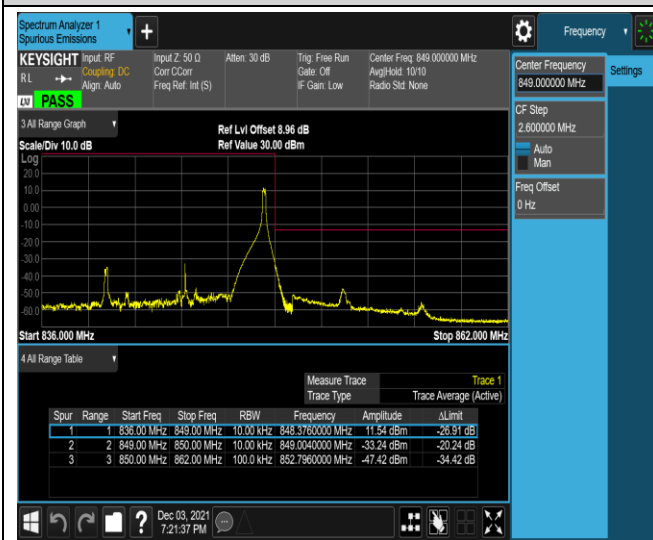

Band5-10MHz-QPSK-20450-50RB#0

Band5-10MHz-QPSK-20600-1RB#0

Band5-10MHz-QPSK-20600-1RB#49

Band5-10MHz-QPSK-20600-50RB#0

Band5-10MHz-16QAM-20450-1RB#0

Band5-10MHz-16QAM-20450-1RB#49

Band5-10MHz-16QAM-20450-50RB#0

Band5-10MHz-16QAM-20600-1RB#0

Band5-10MHz-16QAM-20600-1RB#49

Band5-10MHz-16QAM-20600-50RB#0

Band7-5MHz-QPSK-20775-1RB#0

Band7-5MHz-QPSK-20775-1RB#24

Band7-5MHz-QPSK-20775-25RB#0

Band7-5MHz-QPSK-21425-1RB#0

Band7-5MHz-QPSK-21425-1RB#24