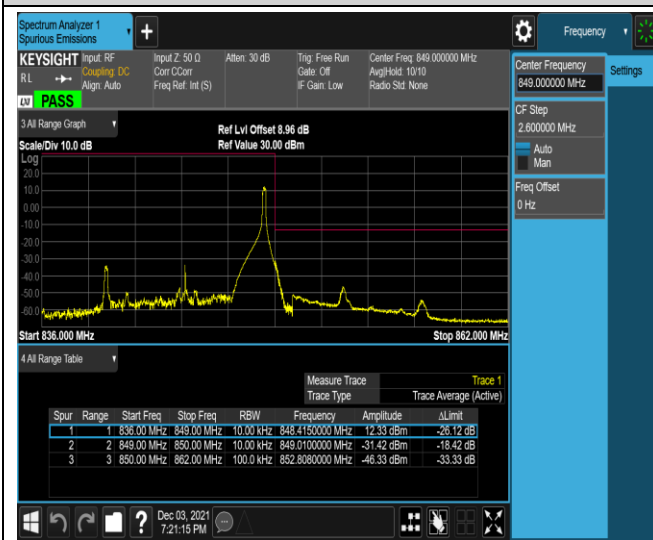

Band5-1.4MHz-16QAM-20407-1RB#5

Band5-1.4MHz-16QAM-20407-6RB#0

Band5-1.4MHz-16QAM-20643-1RB#0

Band5-1.4MHz-16QAM-20643-1RB#5

Band5-1.4MHz-16QAM-20643-6RB#0

Band5-10MHz-QPSK-20450-1RB#0

Band5-10MHz-QPSK-20450-1RB#49

Band5-10MHz-QPSK-20450-50RB#0

Band5-10MHz-QPSK-20600-1RB#0

Band5-10MHz-QPSK-20600-1RB#49

Band5-10MHz-QPSK-20600-50RB#0

Band5-10MHz-16QAM-20450-1RB#0

Band5-10MHz-16QAM-20450-1RB#49

Band5-10MHz-16QAM-20450-50RB#0