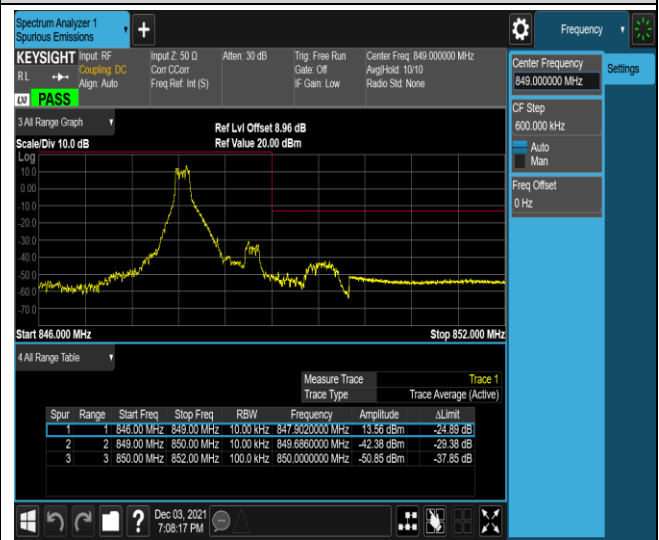

Band5-1.4MHz-QPSK-20407-1RB#0

Band5-1.4MHz-QPSK-20407-1RB#5

Band5-1.4MHz-QPSK-20407-6RB#0

Band5-1.4MHz-QPSK-20643-1RB#0

Band5-1.4MHz-QPSK-20643-1RB#5

Band5-1.4MHz-QPSK-20643-6RB#0

Band5-1.4MHz-16QAM-20407-1RB#0

Band5-1.4MHz-16QAM-20407-1RB#5

Band5-1.4MHz-16QAM-20407-6RB#0

Band5-1.4MHz-16QAM-20643-1RB#0

Band5-1.4MHz-16QAM-20643-1RB#5

Band5-1.4MHz-16QAM-20643-6RB#0

Band5-10MHz-QPSK-20450-1RB#0

Band5-10MHz-QPSK-20450-1RB#49