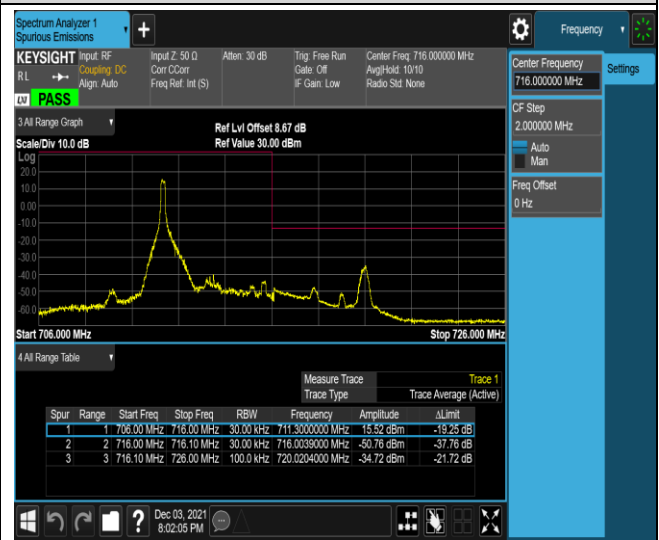

Band17-5MHz-QPSK-23755-1RB#24

Band17-5MHz-QPSK-23825-1RB#0