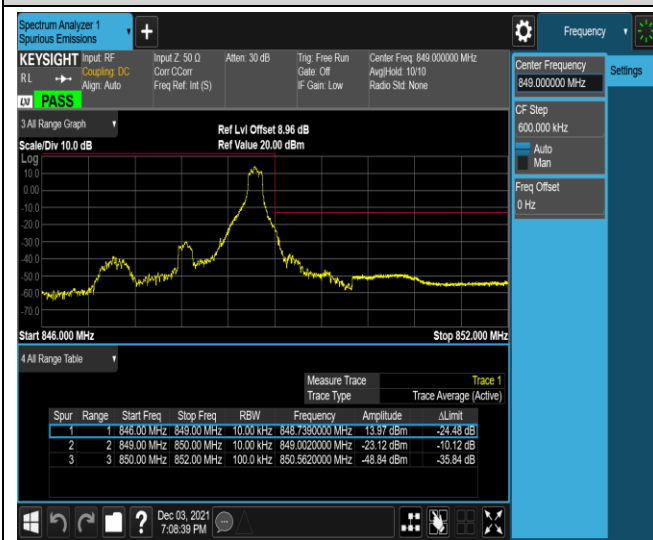

Band5-1.4MHz-QPSK-20407-1RB#0

Band5-1.4MHz-QPSK-20407-1RB#5

Band5-1.4MHz-QPSK-20407-6RB#0

Band5-1.4MHz-QPSK-20643-1RB#0

Band5-1.4MHz-QPSK-20643-1RB#5

Band5-1.4MHz-QPSK-20643-6RB#0

Band5-1.4MHz-16QAM-20407-1RB#0

Band5-1.4MHz-16QAM-20407-1RB#5

Band5-1.4MHz-16QAM-20407-6RB#0

Band5-1.4MHz-16QAM-20643-1RB#0

Band5-1.4MHz-16QAM-20643-1RB#5

Band5-1.4MHz-16QAM-20643-6RB#0

Band5-10MHz-QPSK-20450-1RB#0

Band5-10MHz-QPSK-20450-1RB#49