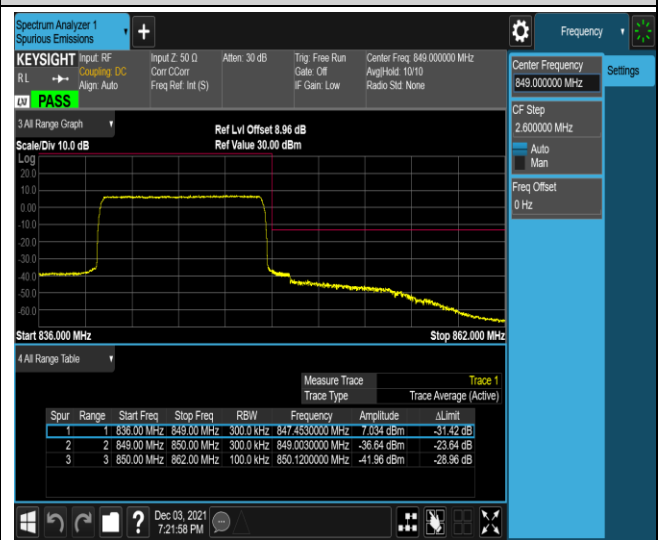

Band5-1.4MHz-16QAM-20407-1RB#5

Band5-1.4MHz-16QAM-20407-6RB#0

Band5-1.4MHz-16QAM-20643-1RB#0

Band5-1.4MHz-16QAM-20643-1RB#5

Band5-1.4MHz-16QAM-20643-6RB#0

Band5-10MHz-QPSK-20450-1RB#0

Band5-10MHz-QPSK-20450-1RB#49

Band5-10MHz-QPSK-20450-50RB#0

Band5-10MHz-QPSK-20600-1RB#0

Band5-10MHz-QPSK-20600-1RB#49

Band5-10MHz-QPSK-20600-50RB#0

Band5-10MHz-16QAM-20450-1RB#0

Band5-10MHz-16QAM-20450-1RB#49

Band5-10MHz-16QAM-20450-50RB#0