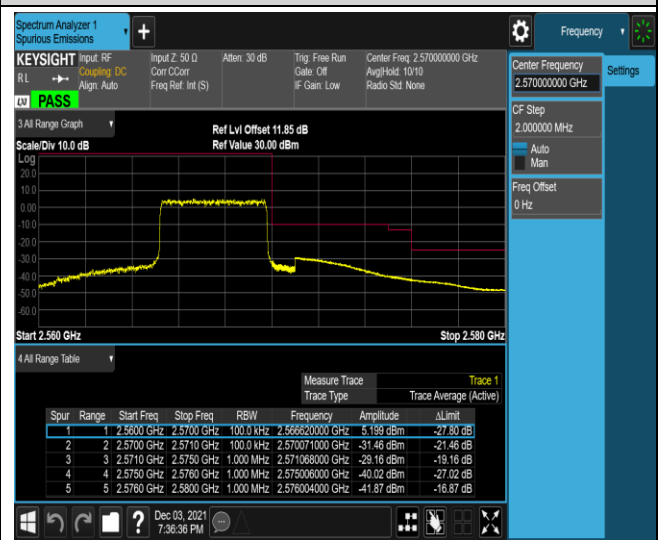

Band5-10MHz-16QAM-20600-1RB#0

Band5-10MHz-16QAM-20600-1RB#49

Band5-10MHz-16QAM-20600-50RB#0

Band7-5MHz-QPSK-20775-1RB#0

Band7-5MHz-QPSK-20775-1RB#24

Band7-5MHz-QPSK-20775-25RB#0

Band7-5MHz-QPSK-21425-1RB#0

Band7-5MHz-QPSK-21425-1RB#24