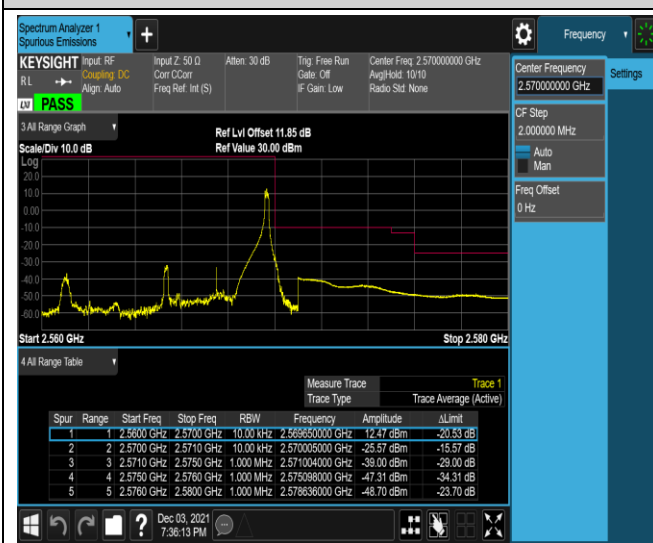

Band7-5MHz-QPSK-21425-25RB#0

Band7-5MHz-16QAM-20775-1RB#0

Band7-5MHz-16QAM-20775-1RB#24

Band7-5MHz-16QAM-20775-25RB#0

Band7-5MHz-16QAM-21425-1RB#0

Band7-5MHz-16QAM-21425-1RB#24

Band7-5MHz-16QAM-21425-25RB#0