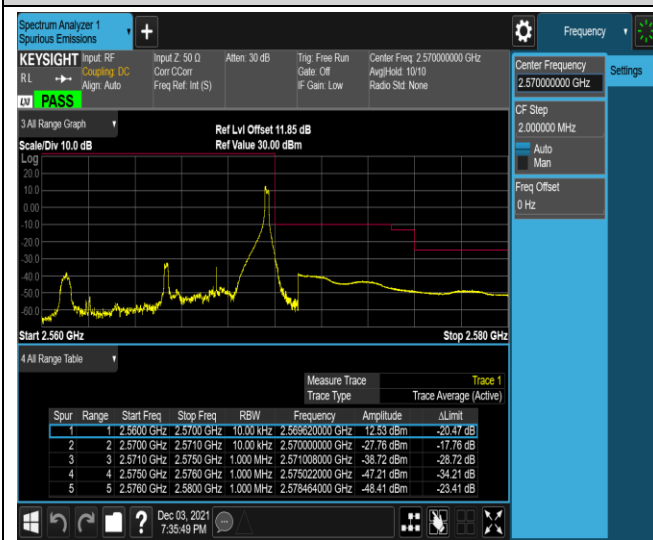

Band5-10MHz-16QAM-20600-1RB#0

Band5-10MHz-16QAM-20600-1RB#49

Band5-10MHz-16QAM-20600-50RB#0

Band7-5MHz-QPSK-20775-1RB#0

Band7-5MHz-QPSK-20775-1RB#24

Band7-5MHz-QPSK-20775-25RB#0

Band7-5MHz-QPSK-21425-1RB#0

Band7-5MHz-QPSK-21425-1RB#24