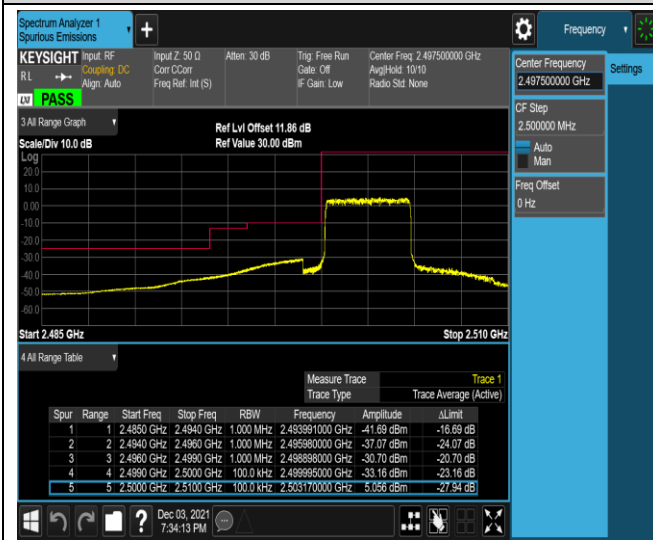

Band5-10MHz-16QAM-20600-1RB#0

Band5-10MHz-16QAM-20600-1RB#49

Band5-10MHz-16QAM-20600-50RB#0

Band7-5MHz-QPSK-20775-1RB#0

Band7-5MHz-QPSK-20775-1RB#24

Band7-5MHz-QPSK-20775-25RB#0

Band7-5MHz-QPSK-21425-1RB#0

Band7-5MHz-QPSK-21425-1RB#24