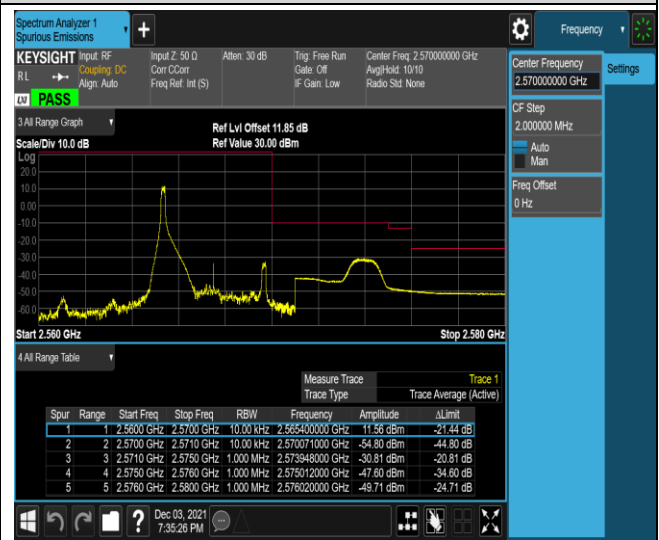

Band7-5MHz-16QAM-20775-1RB#24

Band7-5MHz-16QAM-21425-1RB#0