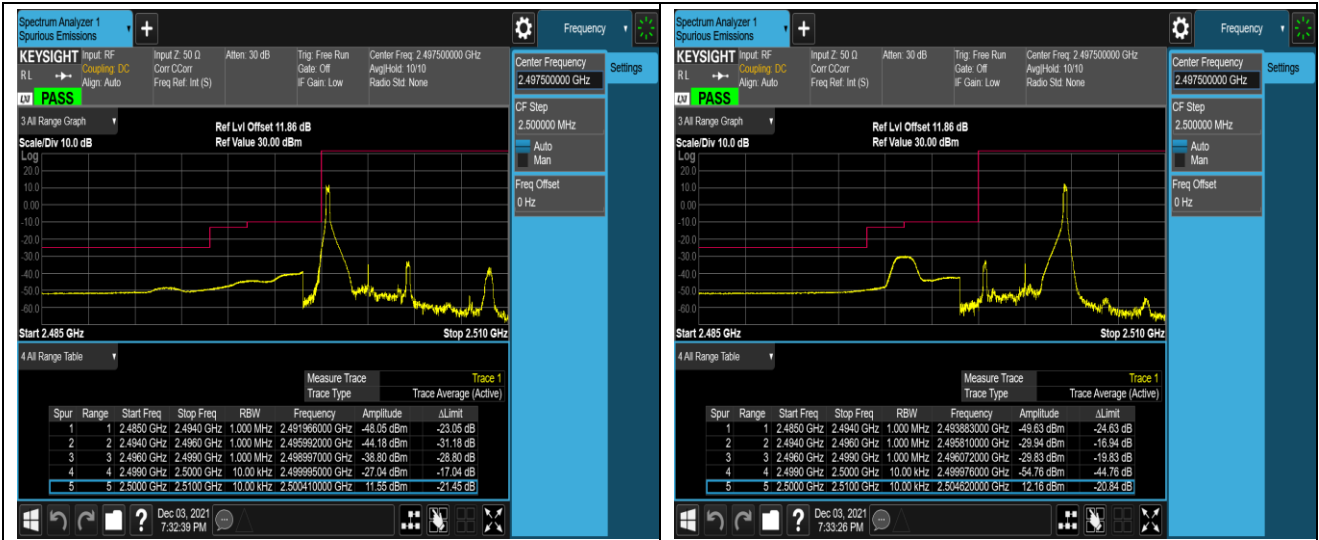

Band5-10MHz-16QAM-20600-1RB#49

Band5-10MHz-16QAM-20600-50RB#0

Band7-5MHz-QPSK-20775-1RB#0

Band7-5MHz-QPSK-20775-1RB#24