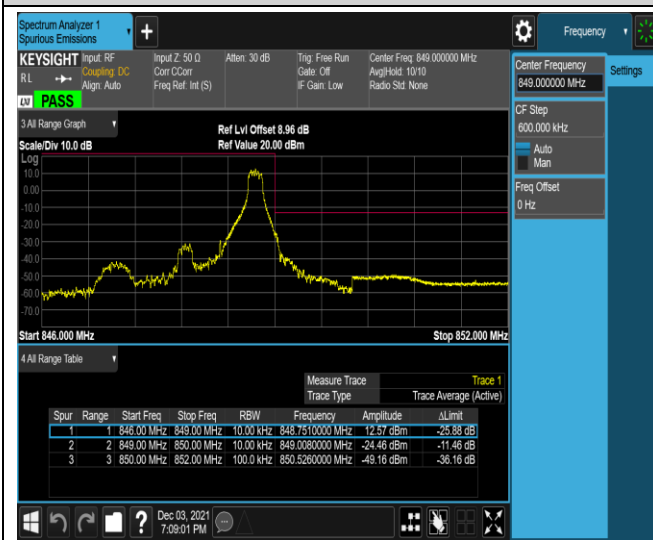

Band5-1.4MHz-QPSK-20407-1RB#0

Band5-1.4MHz-QPSK-20407-1RB#5

Band5-1.4MHz-QPSK-20407-6RB#0

Band5-1.4MHz-QPSK-20643-1RB#0

Band5-1.4MHz-QPSK-20643-1RB#5

Band5-1.4MHz-QPSK-20643-6RB#0

Band5-1.4MHz-16QAM-20407-1RB#0

Band5-1.4MHz-16QAM-20407-1RB#5

Band5-1.4MHz-16QAM-20407-6RB#0

Band5-1.4MHz-16QAM-20643-1RB#0

Band5-1.4MHz-16QAM-20643-1RB#5

Band5-1.4MHz-16QAM-20643-6RB#0

Band5-10MHz-QPSK-20450-1RB#0

Band5-10MHz-QPSK-20450-1RB#49