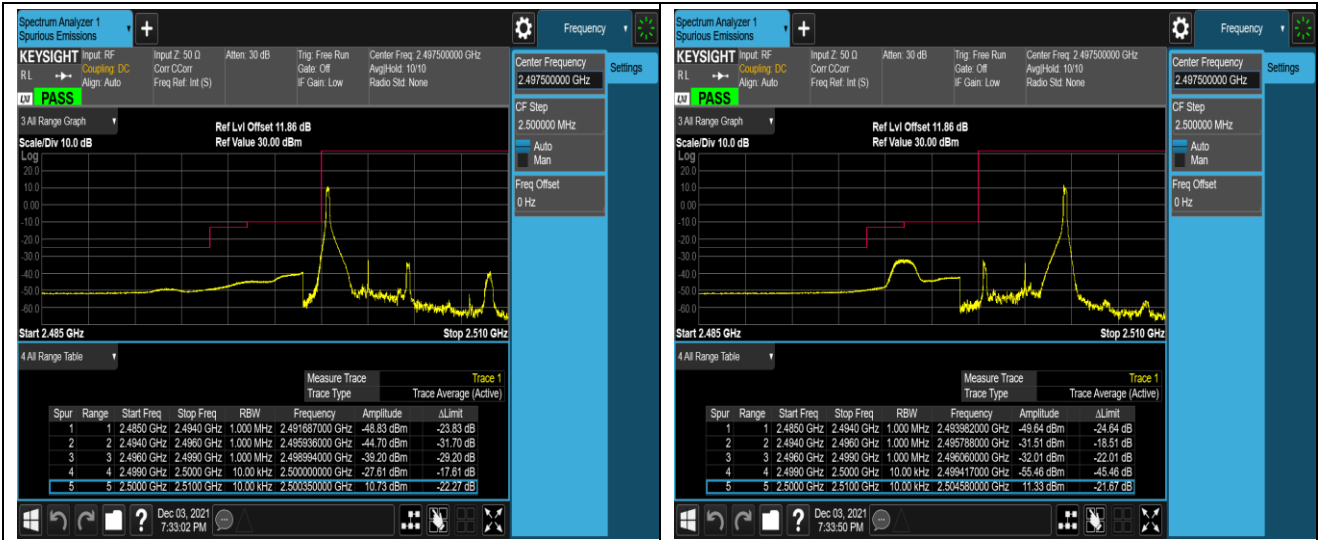

Band7-5MHz-QPSK-21425-1RB#24

Band7-5MHz-QPSK-21425-25RB#0

Band7-5MHz-16QAM-20775-1RB#0

Band7-5MHz-16QAM-20775-1RB#24