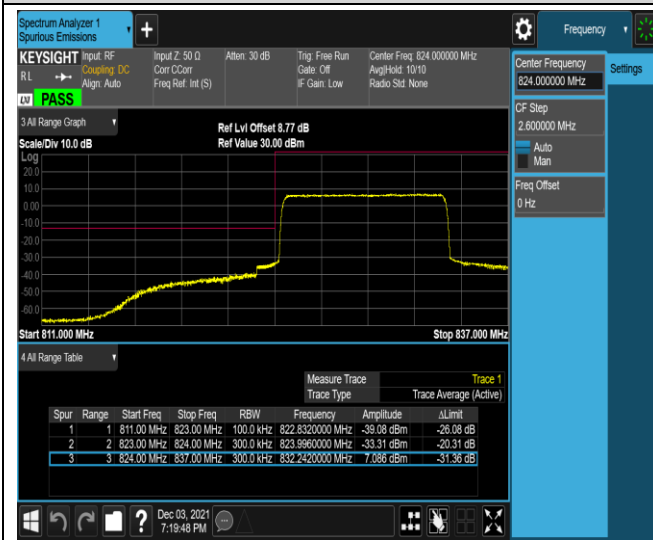

Band5-1.4MHz-16QAM-20407-1RB#5

Band5-1.4MHz-16QAM-20407-6RB#0

Band5-1.4MHz-16QAM-20643-1RB#0

Band5-1.4MHz-16QAM-20643-1RB#5

Band5-1.4MHz-16QAM-20643-6RB#0

Band5-10MHz-QPSK-20450-1RB#0

Band5-10MHz-QPSK-20450-1RB#49

Band5-10MHz-QPSK-20450-50RB#0

Band5-10MHz-QPSK-20600-1RB#0

Band5-10MHz-QPSK-20600-1RB#49

Band5-10MHz-QPSK-20600-50RB#0

Band5-10MHz-16QAM-20450-1RB#0

Band5-10MHz-16QAM-20450-1RB#49

Band5-10MHz-16QAM-20450-50RB#0