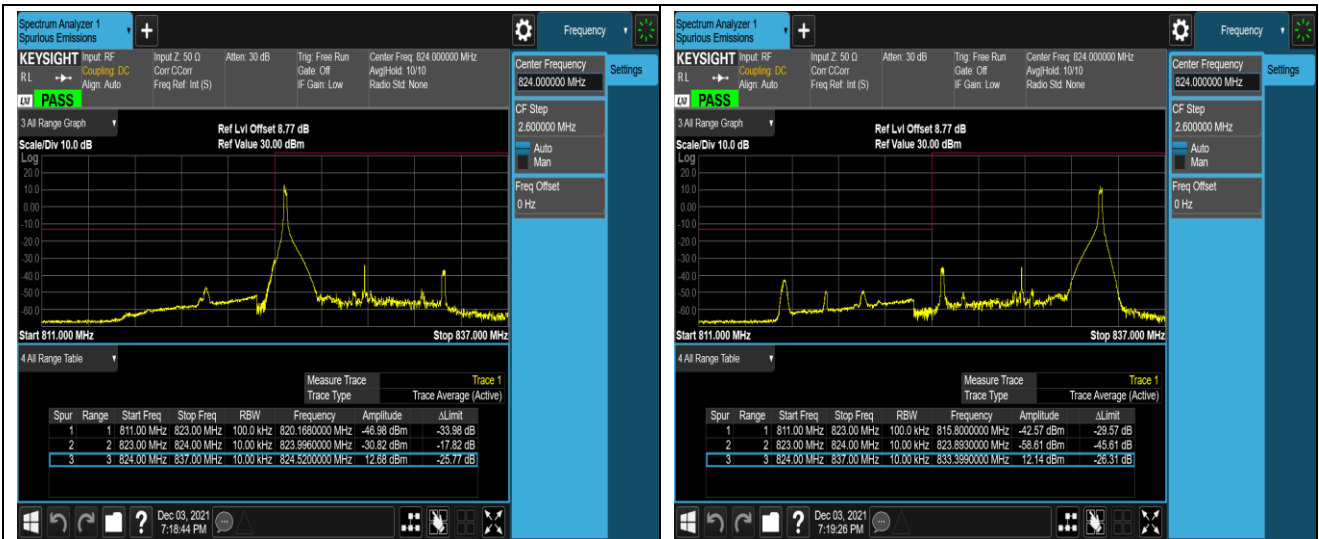

Band5-10MHz-QPSK-20450-50RB#0

Band5-10MHz-QPSK-20600-1RB#0

Band5-10MHz-QPSK-20600-1RB#49

Band5-10MHz-QPSK-20600-50RB#0

Band5-10MHz-16QAM-20450-1RB#0

Band5-10MHz-16QAM-20450-1RB#49

Band5-10MHz-16QAM-20450-50RB#0

Band5-10MHz-16QAM-20600-1RB#0

Band5-10MHz-16QAM-20600-1RB#49

Band5-10MHz-16QAM-20600-50RB#0

Band7-5MHz-QPSK-20775-1RB#0

Band7-5MHz-QPSK-20775-1RB#24

Band7-5MHz-QPSK-20775-25RB#0

Band7-5MHz-QPSK-21425-1RB#0

Band7-5MHz-QPSK-21425-1RB#24