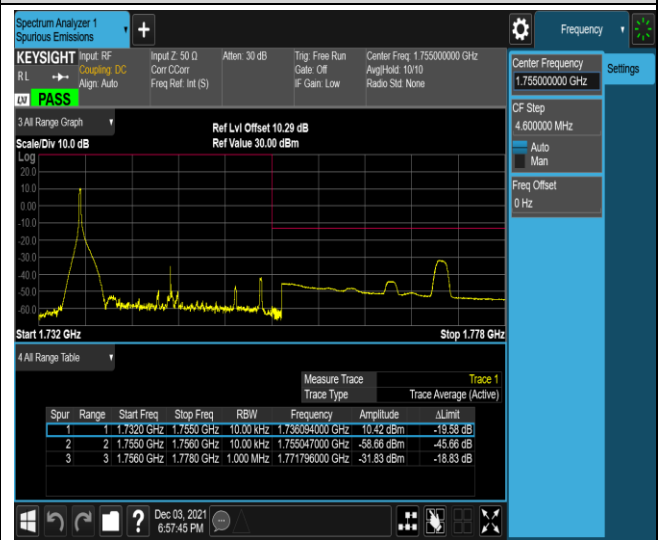

Band4-20MHz-QPSK-20300-1RB#0