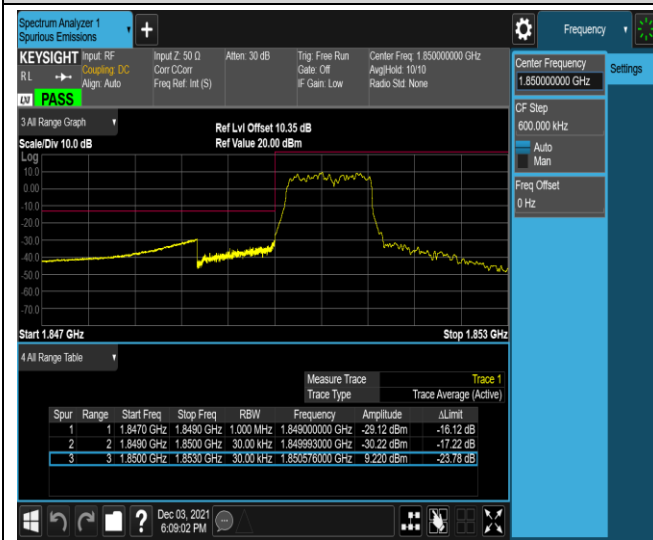

Remark: All bandwidth and all modulation had been tested, but only the worst case data displayed in this report.

Test Graphs

Band2-1.4MHz-FPSK-18607-1RB#0

Band2-1.4MHz-QPSK-18607-1RB#5

Band2-1.4MHz-QPSK-18607-6RB#0

Band2-1.4MHz-QPSK-19193-1RB#0

Band2-1.4MHz-QPSK-19193-1RB#5

Band2-1.4MHz-QPSK-19193-6RB#0

Band2-1.4MHz-16QAM-18607-1RB#0

Band2-1.4MHz-16QAM-18607-1RB#5

Band2-1.4MHz-16QAM-18607-6RB#0

Band2-1.4MHz-16QAM-19193-1RB#0

Band2-1.4MHz-16QAM-19193-1RB#5

Band2-1.4MHz-16QAM-19193-6RB#0

Band2-20MHz-QPSK-18700-1RB#0

Band2-20MHz-QPSK-18700-1RB#99

Band2-20MHz-QPSK-18700-100RB#0

Band2-20MHz-QPSK-19100-1RB#0

Band2-20MHz-QPSK-19100-100RB#0