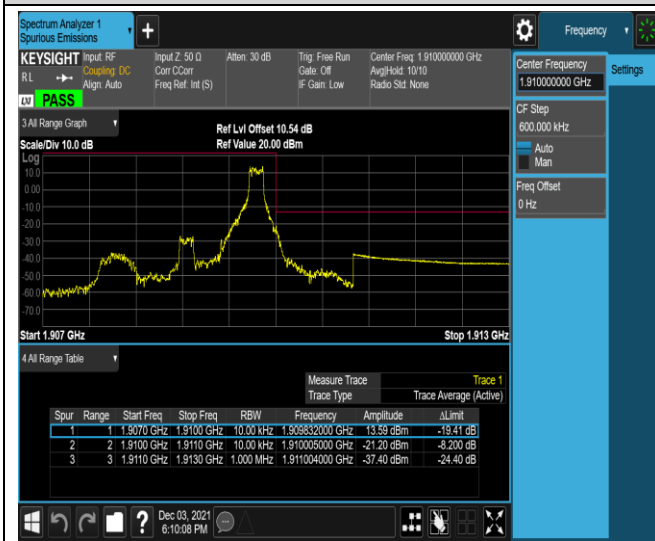

Band2-1.4MHz-QPSK-19193-1RB#5