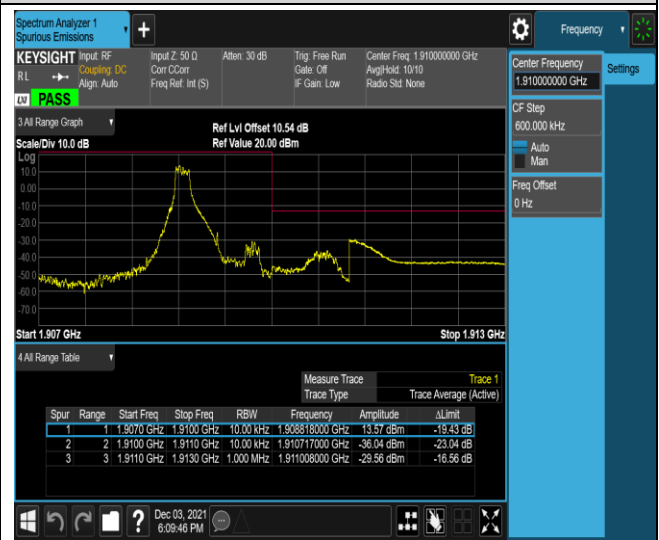

Remark: All bandwidth and all modulation had been tested, but only the worst case data displayed in this report.

Test Graphs

Band2-1.4MHz-FPSK-18607-1RB#0

Band2-1.4MHz-QPSK-18607-1RB#5

Band2-1.4MHz-QPSK-18607-6RB#0

Band2-1.4MHz-QPSK-19193-1RB#0

Band2-1.4MHz-QPSK-19193-1RB#5

Band2-1.4MHz-QPSK-19193-6RB#0

Band2-1.4MHz-16QAM-18607-1RB#0

Band2-1.4MHz-16QAM-18607-1RB#5

Band2-1.4MHz-16QAM-18607-6RB#0

Band2-1.4MHz-16QAM-19193-1RB#0