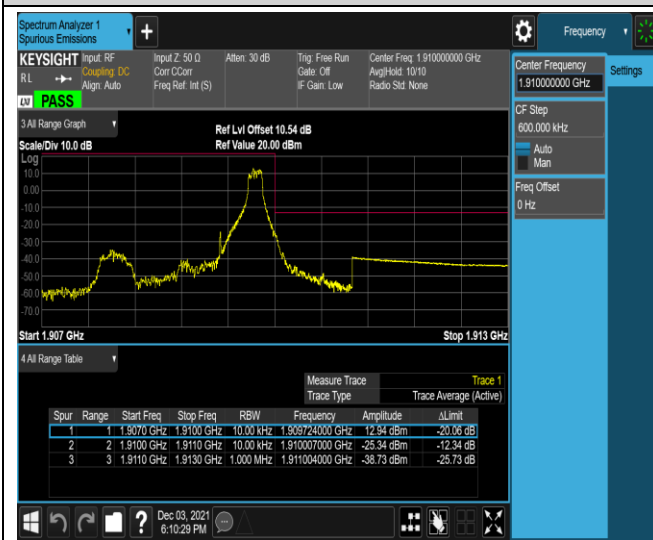

Remark: All bandwidth and all modulation had been tested, but only the worst case data displayed in this report.

Test Graphs

Band2-1.4MHz-FPSK-18607-1RB#0

Band2-1.4MHz-QPSK-18607-1RB#5

Band2-1.4MHz-QPSK-18607-6RB#0

Band2-1.4MHz-QPSK-19193-1RB#0

Band2-1.4MHz-QPSK-19193-1RB#5

Band2-1.4MHz-QPSK-19193-6RB#0

Band2-1.4MHz-16QAM-18607-1RB#0

Band2-1.4MHz-16QAM-18607-1RB#5

Band2-1.4MHz-16QAM-18607-6RB#0

Band2-1.4MHz-16QAM-19193-1RB#0