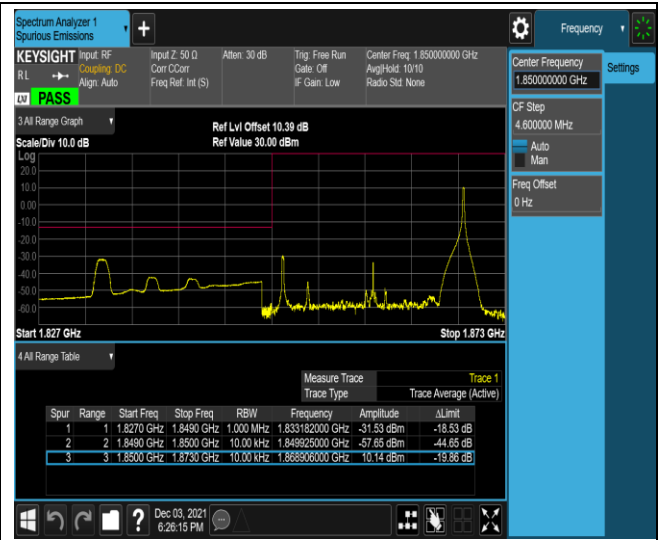

Band2-20MHz-QPSK-18700-1RB#99