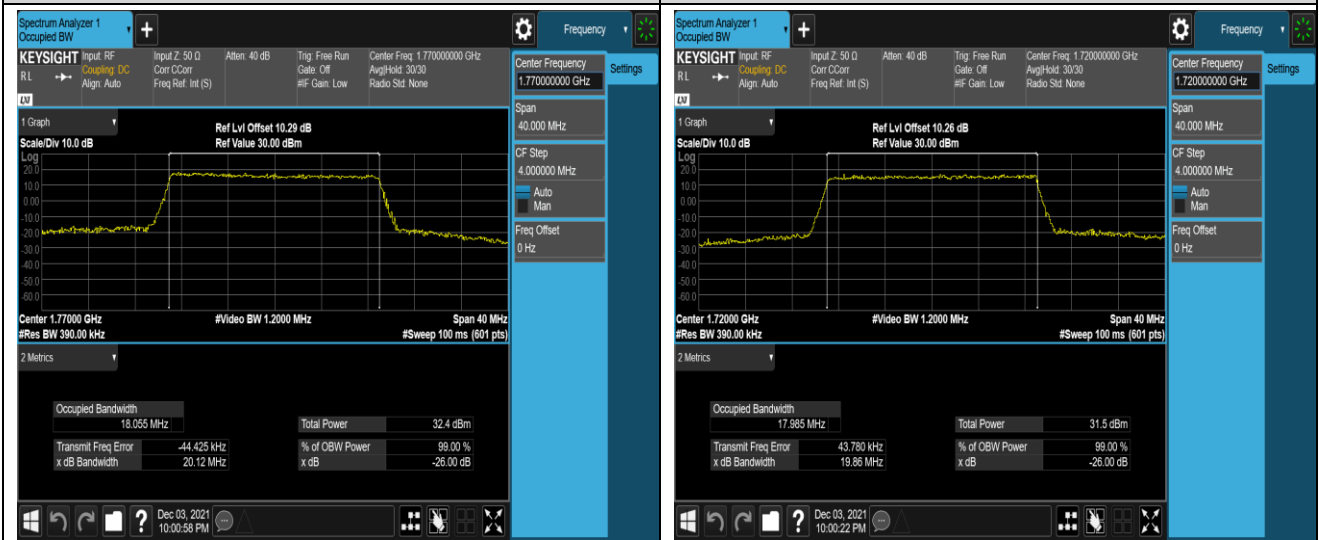

Band66-15MHz-QPSK-132597-75RB#0

Band66-15MHz-16QAM-132047-75RB#0

Band66-15MHz-16QAM-132322-75RB#0

Band66-15MHz-16QAM-132597-75RB#0

Band66-20MHz-QPSK-132072-100RB#0

Band66-20MHz-QPSK-132322-100RB#0

Band66-20MHz-QPSK-132572-100RB#0