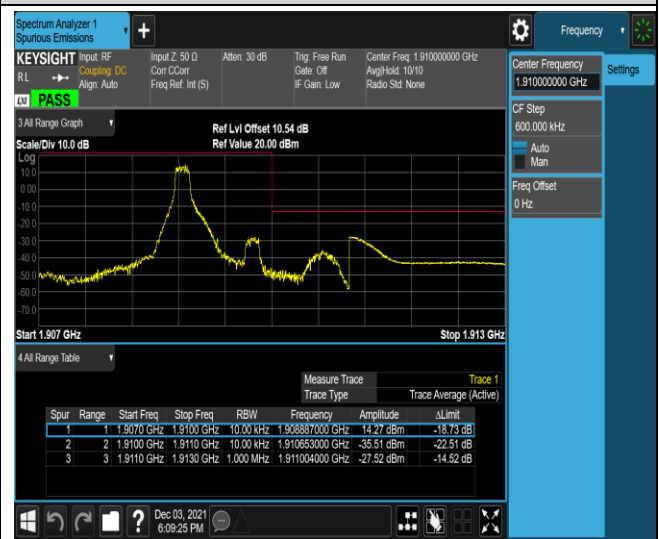

Remark: All bandwidth and all modulation had been tested, but only the worst case data displayed in this report.

Test Graphs

Band2-1.4MHz-FPSK-18607-1RB#0

Band2-1.4MHz-QPSK-18607-1RB#5

Band2-1.4MHz-QPSK-18607-6RB#0