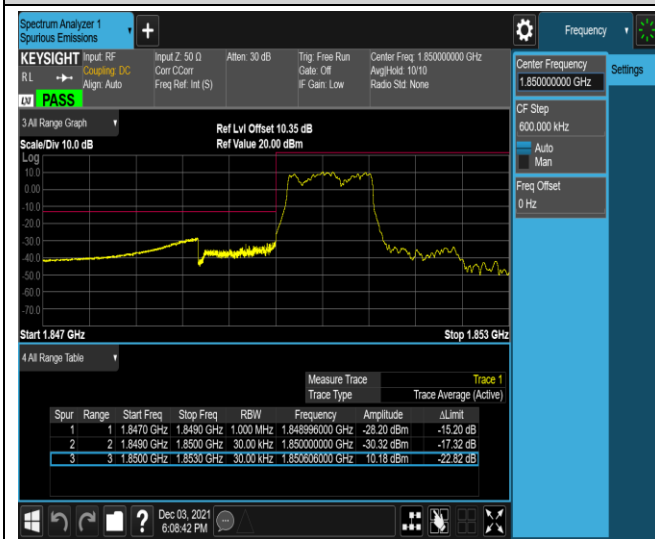

Band41	20MHz	QPSK	41140	100RB#0	-42.49,-39.24,-40.42,-48.00	PASS
Band41	20MHz	16QAM	40140	1RB#0	-51.70,-46.46,-47.04,-42.31	PASS
Band41	20MHz	16QAM	40140	1RB#99	-51.68,-39.28,-47.94,-62.57	PASS
Band41	20MHz	16QAM	40140	100RB#0	-49.78,-41.67,-40.27,-43.69	PASS
Band41	20MHz	16QAM	41140	1RB#0	-61.46,-47.51,-37.40,-51.59	PASS
Band41	20MHz	16QAM	41140	1RB#99	-42.09,-47.38,-47.52,-51.60	PASS
Band41	20MHz	16QAM	41140	100RB#0	-44.35,-40.83,-42.17,-47.92	PASS
Band66	1.4MHz	QPSK	131979	1RB#0	-38.05,-24.05	PASS
Band66	1.4MHz	QPSK	131979	1RB#5	-28.84,-36.07	PASS
Band66	1.4MHz	QPSK	131979	6RB#0	-27.63,-30.14	PASS
Band66	1.4MHz	QPSK	132665	1RB#0	-36.96,-29.47	PASS
Band66	1.4MHz	QPSK	132665	1RB#5	-24.04,-38.73	PASS
Band66	1.4MHz	QPSK	132665	6RB#0	-31.67,-30.24	PASS
Band66	1.4MHz	16QAM	131979	1RB#0	-38.38,-26.91	PASS
Band66	1.4MHz	16QAM	131979	1RB#5	-30.37,-37.28	PASS
Band66	1.4MHz	16QAM	131979	6RB#0	-28.29,-29.50	PASS
Band66	1.4MHz	16QAM	132665	1RB#0	-37.82,-30.73	PASS
Band66	1.4MHz	16QAM	132665	1RB#5	-25.81,-39.52	PASS
Band66	1.4MHz	16QAM	132665	6RB#0	-31.83,-30.80	PASS
Band66	20MHz	QPSK	132072	1RB#0	-41.97,-34.33	PASS
Band66	20MHz	QPSK	132072	1RB#99	-45.26,-58.12	PASS
Band66	20MHz	QPSK	132072	100RB#0	-32.70,-35.91	PASS
Band66	20MHz	QPSK	132572	1RB#0	-58.38,-44.08	PASS
Band66	20MHz	QPSK	132572	1RB#99	-32.66,-42.49	PASS
Band66	20MHz	QPSK	132572	100RB#0	-37.11,-34.05	PASS
Band66	20MHz	16QAM	132072	1RB#0	-42.35,-34.00	PASS
Band66	20MHz	16QAM	132072	1RB#99	-45.43,-58.29	PASS
Band66	20MHz	16QAM	132072	100RB#0	-31.24,-34.68	PASS
Band66	20MHz	16QAM	132572	1RB#0	-59.23,-45.31	PASS
Band66	20MHz	16QAM	132572	1RB#99	-34.03,-43.18	PASS
Band66	20MHz	16QAM	132572	100RB#0	-35.69,-32.41	PASS

Remark: All bandwidth and all modulation had been tested, but only the worst case data displayed in this report.

Test Graphs

Band2-1.4MHz-FPSK-18607-1RB#0

Band2-1.4MHz-QPSK-18607-1RB#5

Band2-1.4MHz-QPSK-18607-6RB#0