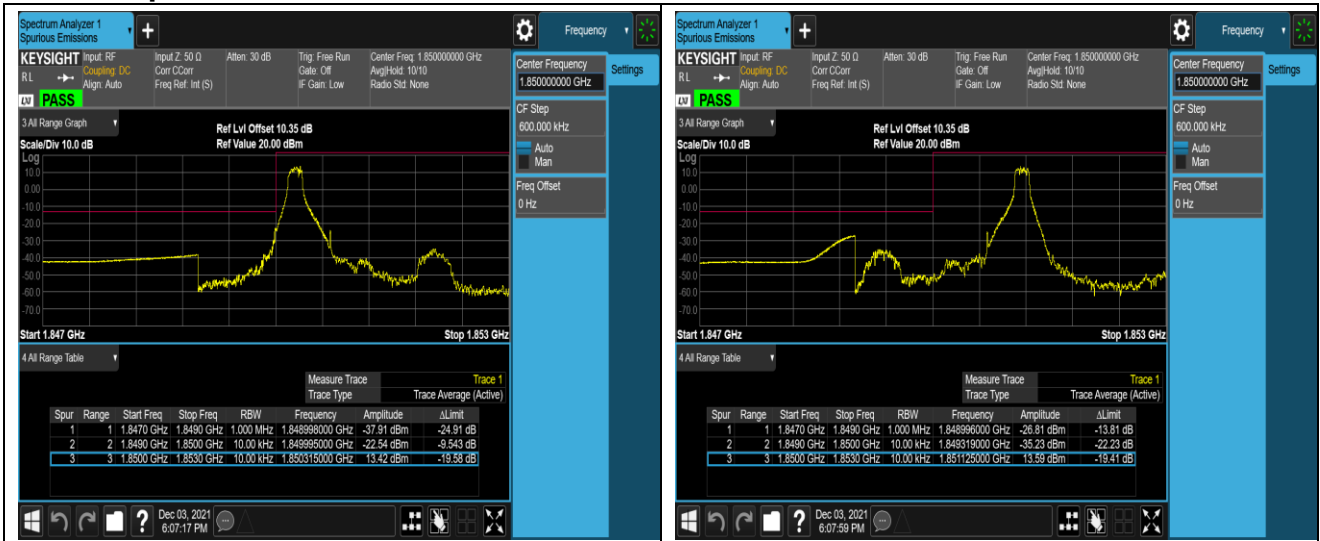

Test Graphs

Band2-1.4MHz-FPSK-18607-1RB#0

Band2-1.4MHz-QPSK-18607-1RB#5