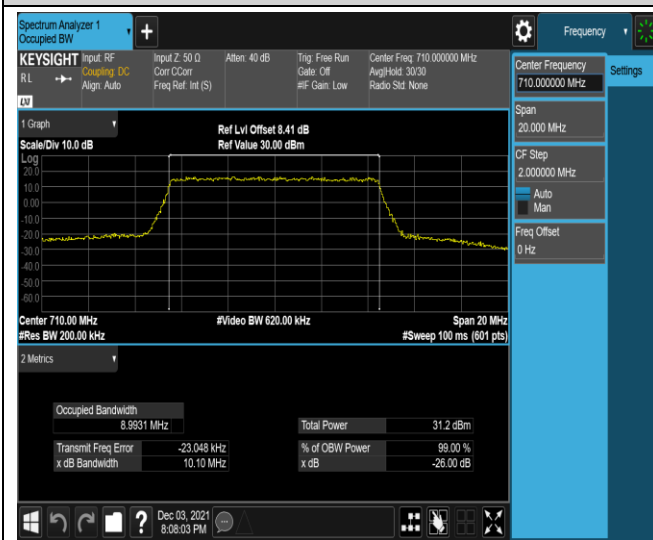

Band 17-5MHz-16QAM-23790-25RB#0

Band 17-5MHz-16QAM-23825-25RB#0

Band17-10MHz-QPSK-23780-50RB#0

Band17-10MHz-QPSK-23790-50RB#0

Band17-10MHz-QPSK-23800-50RB#0

Band17-10MHz-16QAM-23780-50RB#0

Band17-10MHz-16QAM-23790-50RB#0