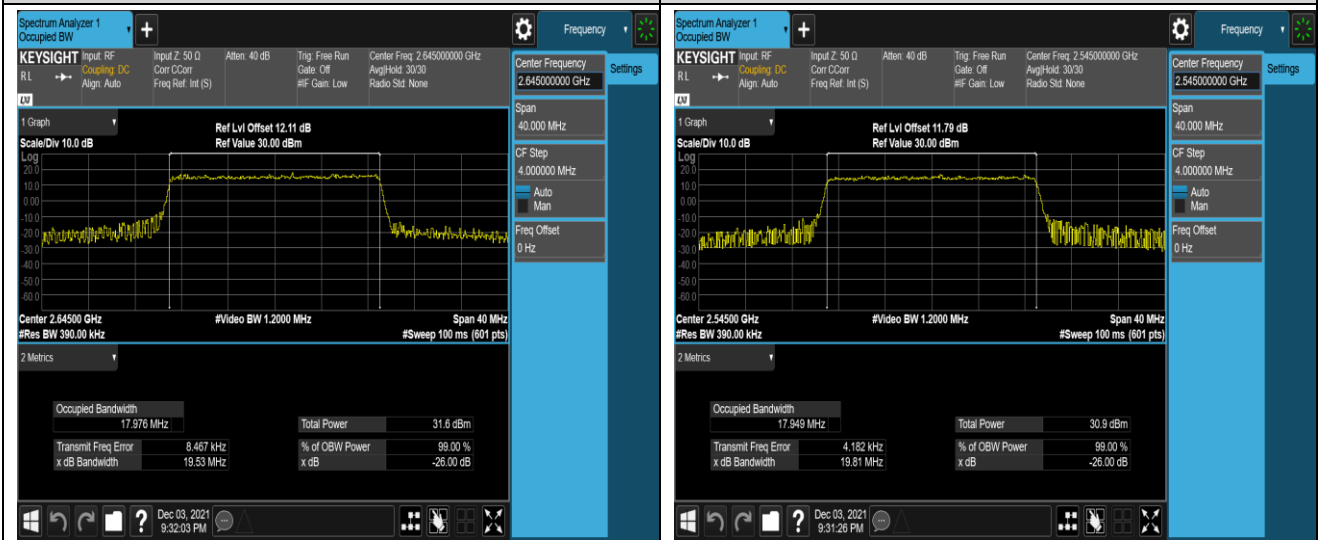

Band41-20MHz-QPSK-40140-100RB#0

Band41-20MHz-QPSK-40640-100RB#0

Band41-20MHz-QPSK-41140-100RB#0

Band41-20MHz-16QAM-40140-100RB#0