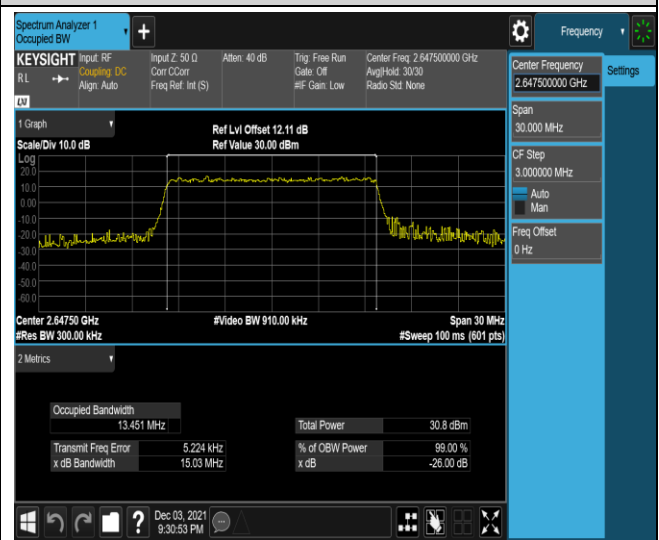

Band41-10MHz-16QAM-40640-50RB#0

Band41-10MHz-16QAM-41190-50RB#0

Band41-15MHz-QPSK-40115-75RB#0

Band41-15MHz-QPSK-40640-75RB#0

Band41-15MHz-QPSK-41165-75RB#0

Band41-15MHz-16QAM-40115-75RB#0

Band41-15MHz-16QAM-40640-75RB#0