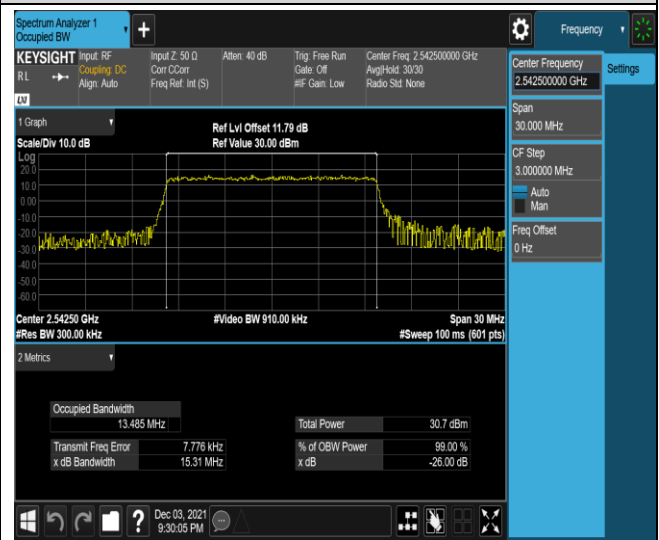

Band41-10MHz-16QAM-40640-50RB#0

Band41-10MHz-16QAM-41190-50RB#0

Band41-15MHz-QPSK-40115-75RB#0

Band41-15MHz-QPSK-40640-75RB#0

Band41-15MHz-QPSK-41165-75RB#0

Band41-15MHz-16QAM-40115-75RB#0

Band41-15MHz-16QAM-40640-75RB#0