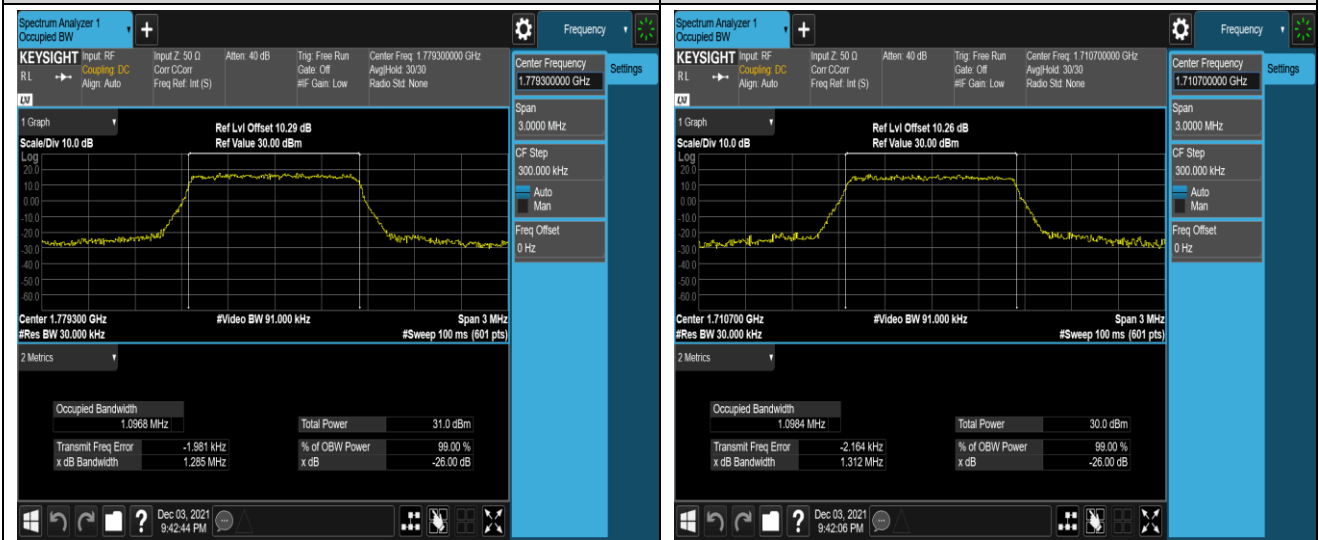

Band66-1.4MHz-QPSK-131979-6RB#0

Band66-1.4MHz-QPSK-132322-6RB#0

Band66-1.4MHz-QPSK-132665-6RB#0

Band66-1.4MHz-16QAM-131979-6RB#0