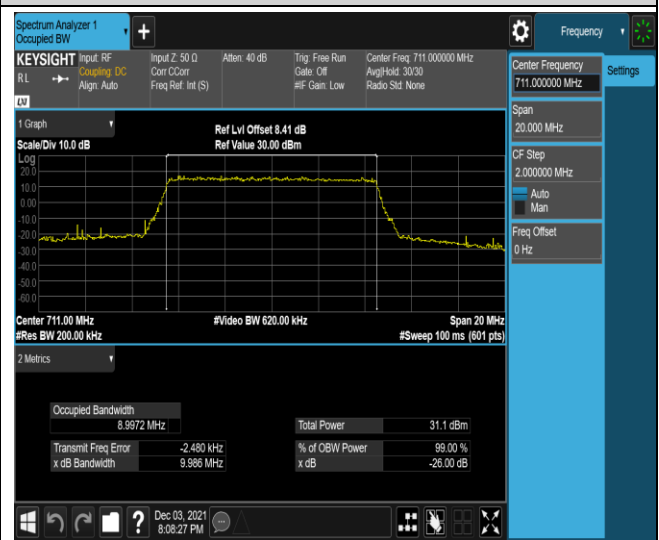

Band 17-5MHz-16QAM-23790-25RB#0

Band 17-5MHz-16QAM-23825-25RB#0

Band17-10MHz-QPSK-23780-50RB#0

Band17-10MHz-QPSK-23790-50RB#0

Band17-10MHz-QPSK-23800-50RB#0

Band17-10MHz-16QAM-23780-50RB#0

Band17-10MHz-16QAM-23790-50RB#0