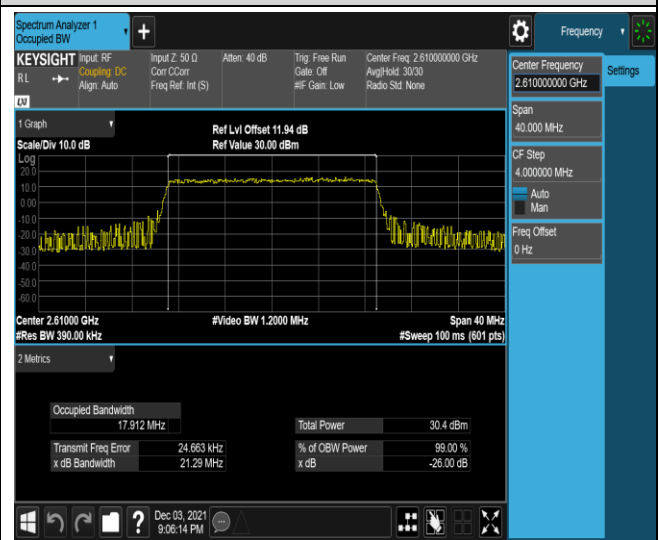

Band38-20MHz-16QAM-37850-100RB#0

Band38-20MHz-16QAM-38150-100RB#0