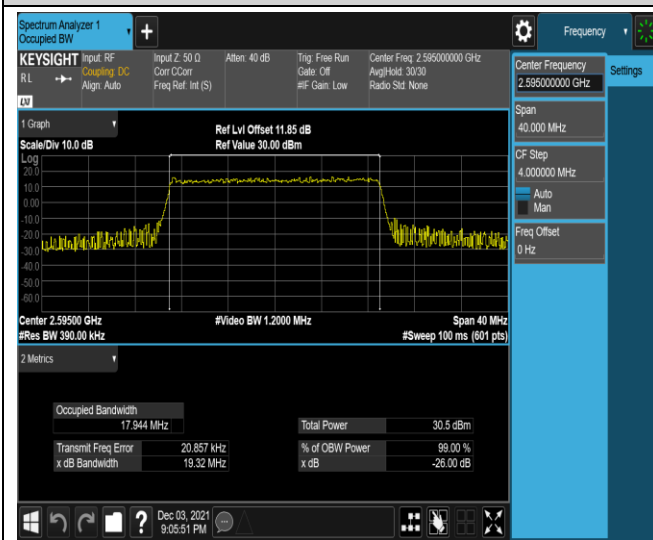

Band38-20MHz-QPSK-38150-100RB#0

Band38-20MHz-16QAM-38000-100RB#0