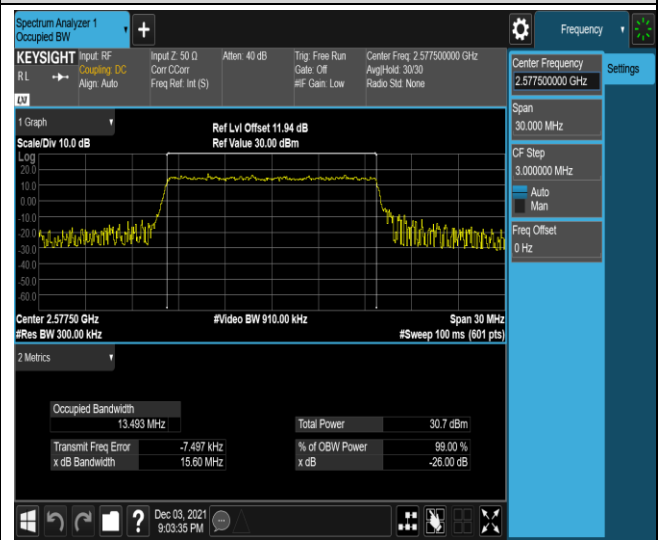

Band38-15MHz-QPSK-38000-75RB#0

Band38-15MHz-16QAM-37825-75RB#0