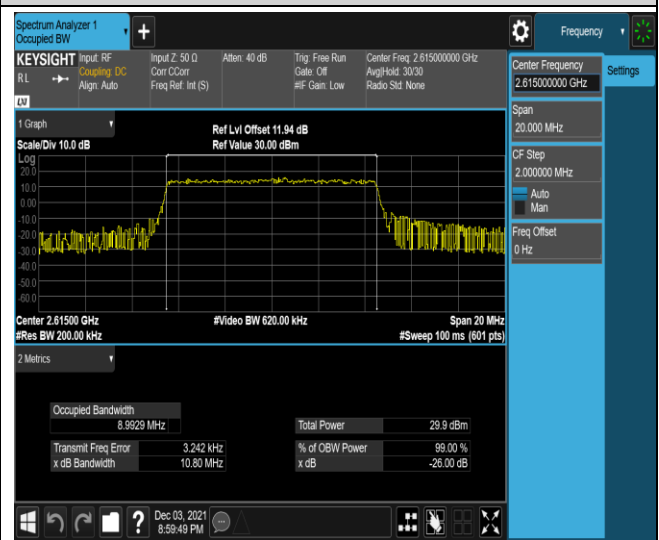

Band38-10MHz-QPSK-37800-50RB#0

Band38-10MHz-QPSK-38000-50RB#0

Band38-10MHz-QPSK-38200-50RB#0

Band38-10MHz-16QAM-37800-50RB#0

Band38-10MHz-16QAM-38000-50RB#0

Band38-10MHz-16QAM-38200-50RB#0

Band38-15MHz-QPSK-37825-75RB#0