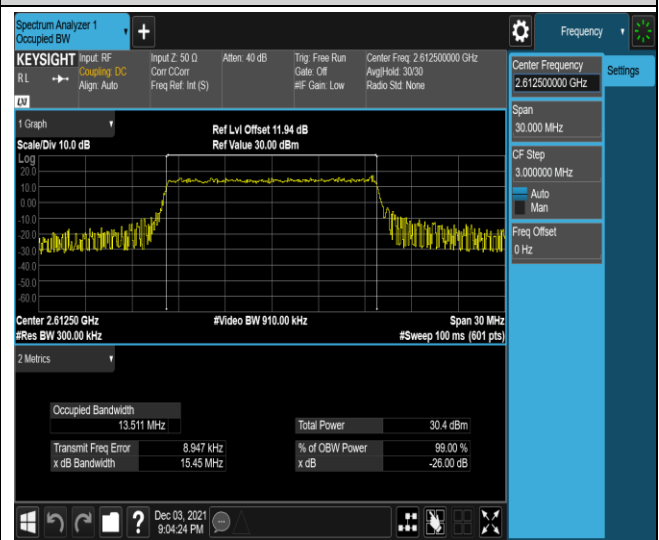

Band38-15MHz-16QAM-37825-75RB#0

Band38-15MHz-16QAM-38175-75RB#0