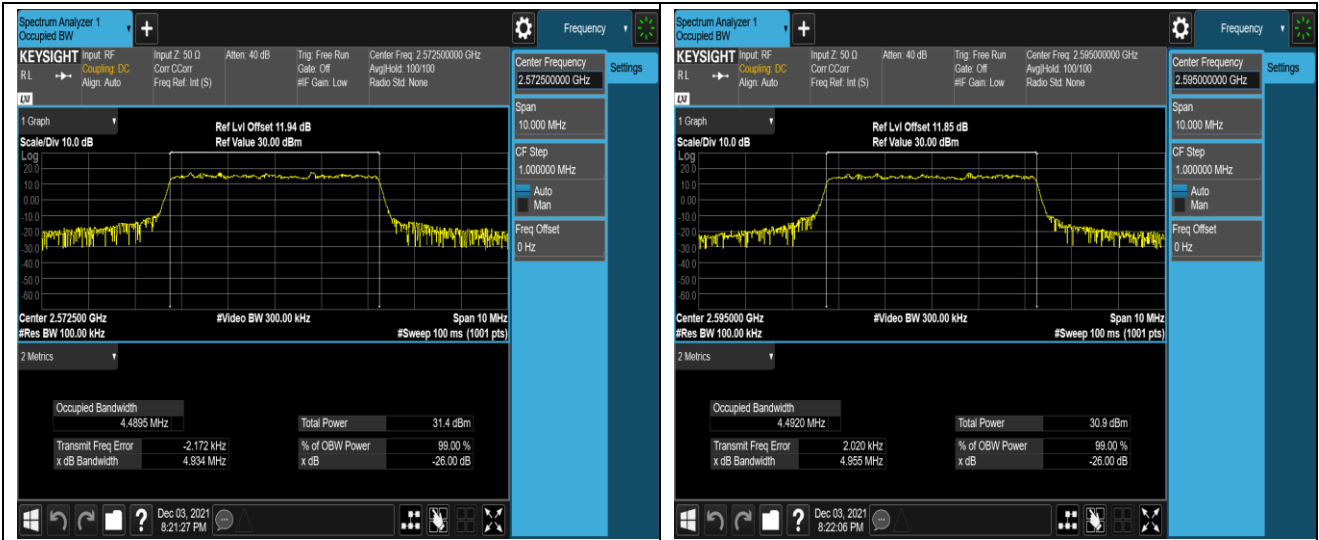

Band17-10MHz-16QAM-23790-50RB#0

Band17-10MHz-16QAM-23800-50RB#0

Band38-5MHz-QPSK-37775-25RB#0

Band38-5MHz-QPSK-38000-25RB#0