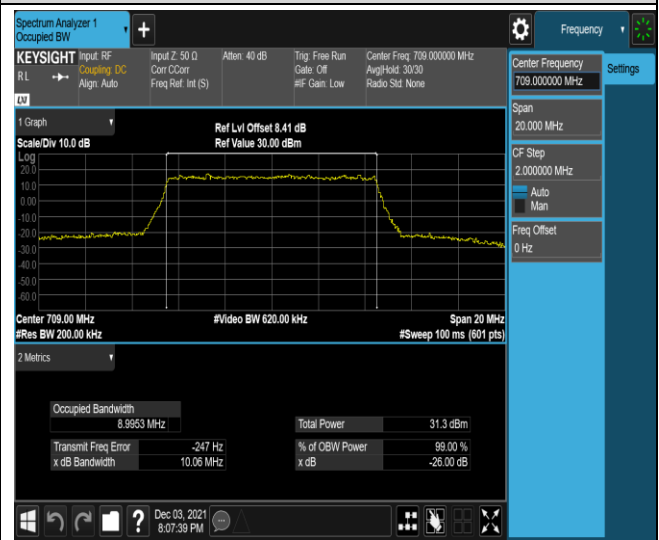

Band 17-5MHz-16QAM-23790-25RB#0

Band 17-5MHz-16QAM-23825-25RB#0

Band17-10MHz-QPSK-23780-50RB#0

Band17-10MHz-QPSK-23790-50RB#0

Band17-10MHz-QPSK-23800-50RB#0

Band17-10MHz-16QAM-23780-50RB#0

Band17-10MHz-16QAM-23790-50RB#0