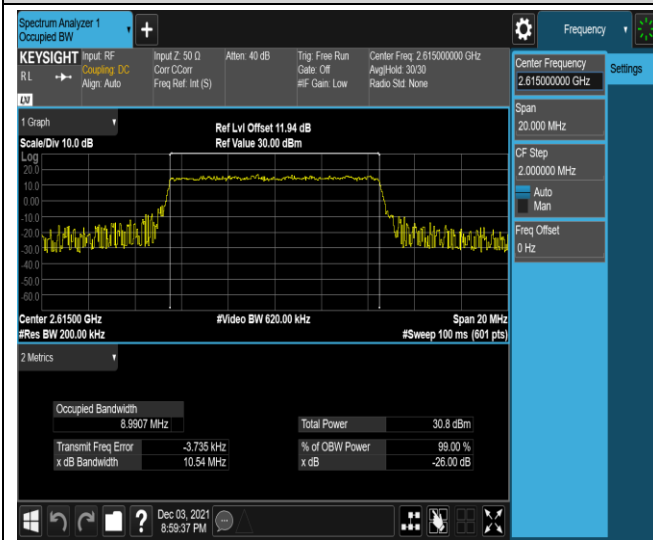

Band38-10MHz-QPSK-37800-50RB#0

Band38-10MHz-QPSK-38200-50RB#0