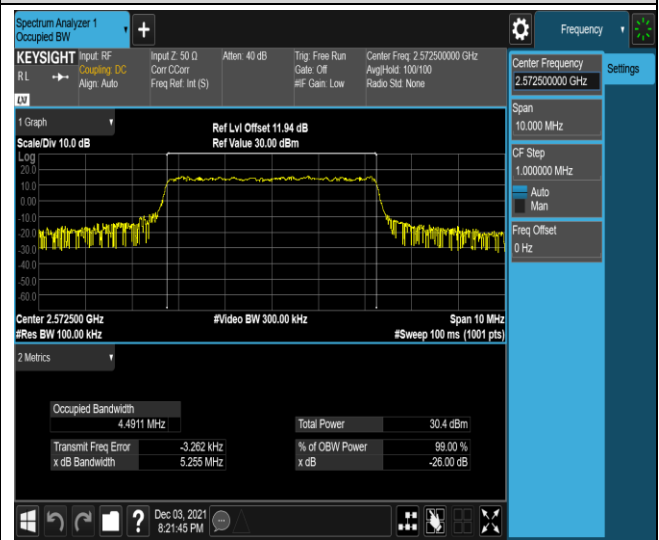

Band17-10MHz-16QAM-23800-50RB#0

Band38-5MHz-QPSK-37775-25RB#0

Band38-5MHz-QPSK-38000-25RB#0

Band38-5MHz-QPSK-38225-25RB#0

Band38-5MHz-16QAM-37775-25RB#0

Band38-5MHz-16QAM-38000-25RB#0

Band38-5MHz-16QAM-38225-25RB#0