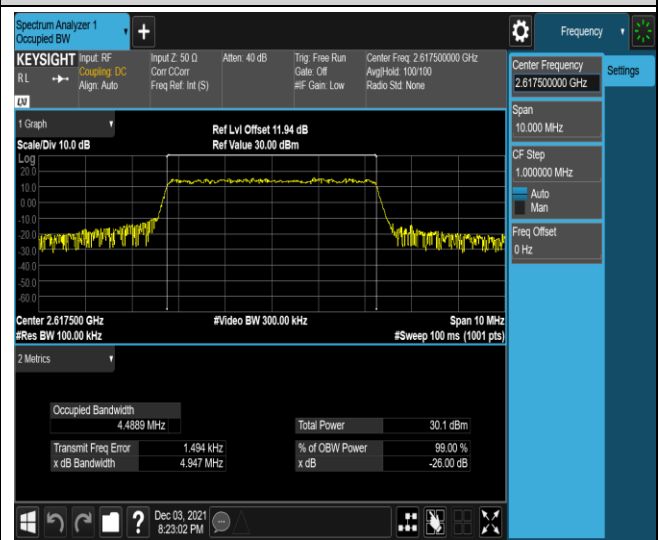

Band17-10MHz-16QAM-23800-50RB#0

Band38-5MHz-QPSK-37775-25RB#0

Band38-5MHz-QPSK-38000-25RB#0

Band38-5MHz-QPSK-38225-25RB#0

Band38-5MHz-16QAM-37775-25RB#0

Band38-5MHz-16QAM-38000-25RB#0

Band38-5MHz-16QAM-38225-25RB#0