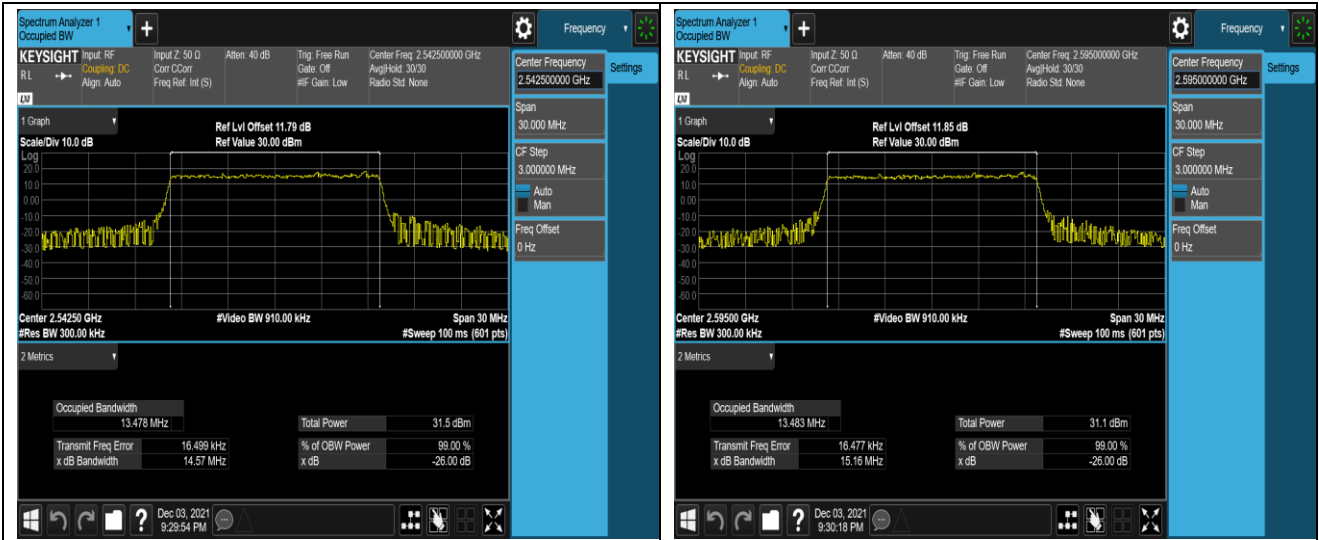

Band41-10MHz-16QAM-40640-50RB#0

Band41-10MHz-16QAM-41190-50RB#0

Band41-15MHz-QPSK-40115-75RB#0

Band41-15MHz-QPSK-40640-75RB#0