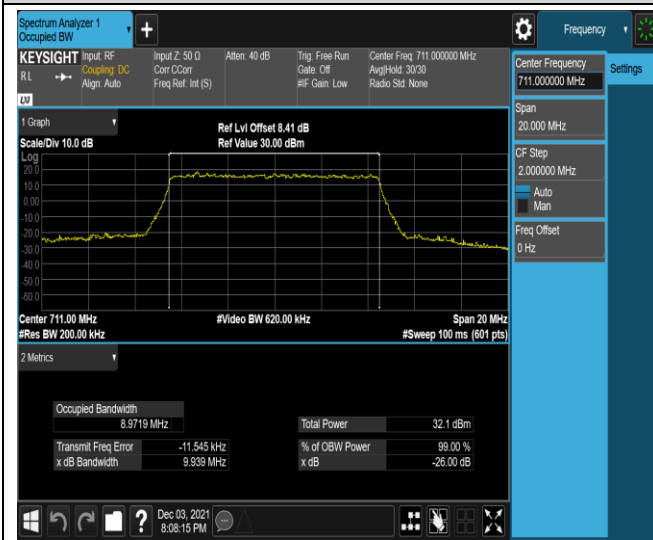

Band 17-5MHz-16QAM-23790-25RB#0

Band 17-5MHz-16QAM-23825-25RB#0

Band17-10MHz-QPSK-23780-50RB#0

Band17-10MHz-QPSK-23790-50RB#0

Band17-10MHz-QPSK-23800-50RB#0

Band17-10MHz-16QAM-23780-50RB#0

Band17-10MHz-16QAM-23790-50RB#0