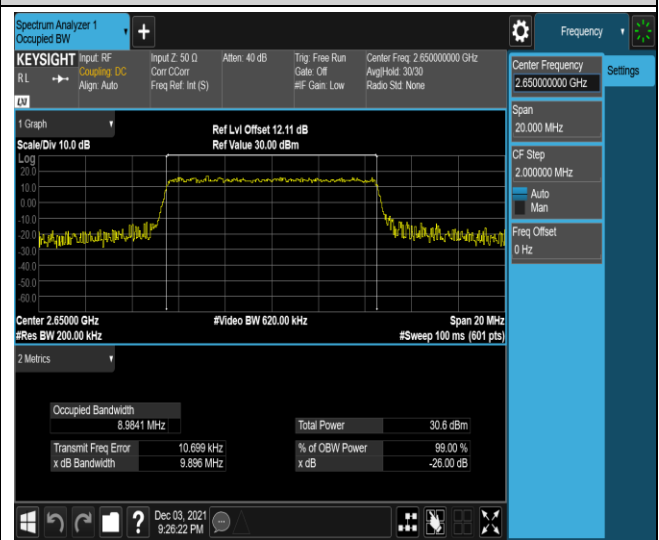

Band41-10MHz-16QAM-40090-50RB#0

Band41-10MHz-16QAM-41190-50RB#0