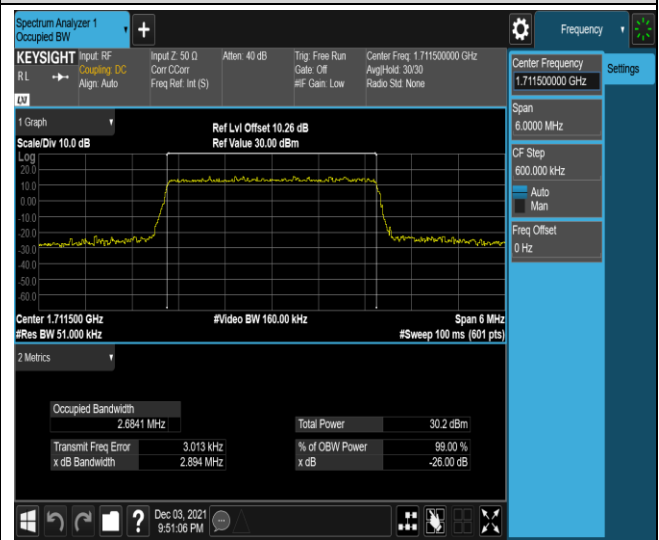

Band66-3MHz-QPSK-132322-15RB#0

Band66-3MHz-16QAM-131987-15RB#0