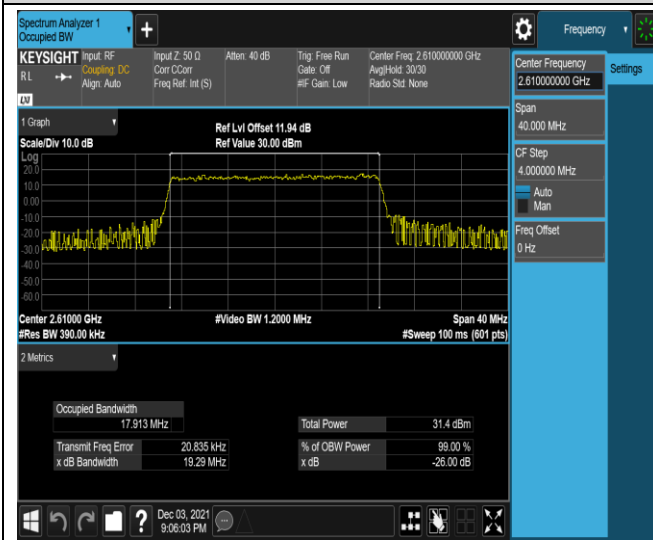

Band38-15MHz-QPSK-38000-75RB#0

Band38-15MHz-QPSK-38175-75RB#0

Band38-15MHz-16QAM-37825-75RB#0

Band38-15MHz-16QAM-38000-75RB#0

Band38-15MHz-16QAM-38175-75RB#0

Band38-20MHz-QPSK-37850-100RB#0

Band38-20MHz-QPSK-38000-100RB#0