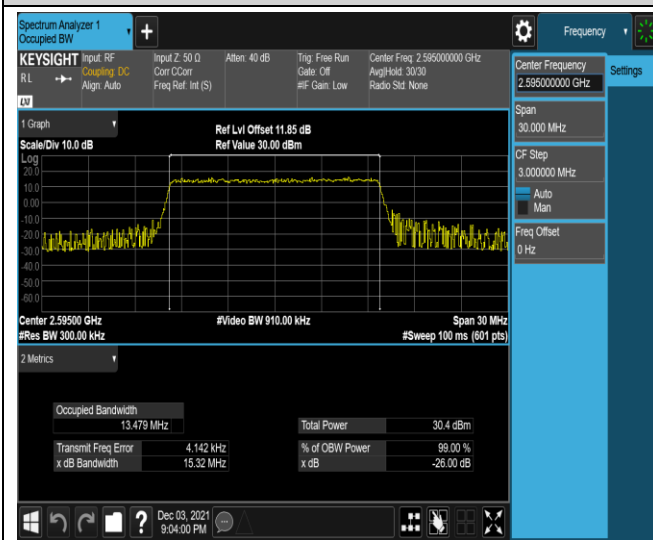

Band38-15MHz-QPSK-38175-75RB#0

Band38-15MHz-16QAM-38000-75RB#0