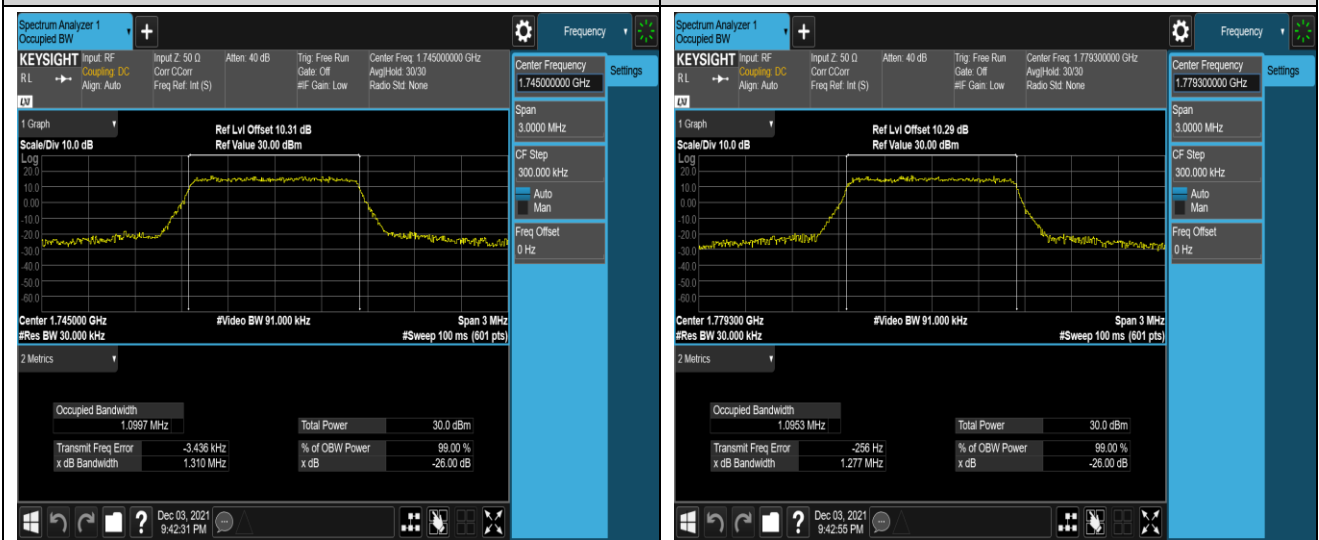

Band66-1.4MHz-QPSK-132665-6RB#0

Band66-1.4MHz-16QAM-131979-6RB#0

Band66-1.4MHz-16QAM-132322-6RB#0

Band66-1.4MHz-16QAM-132665-6RB#0