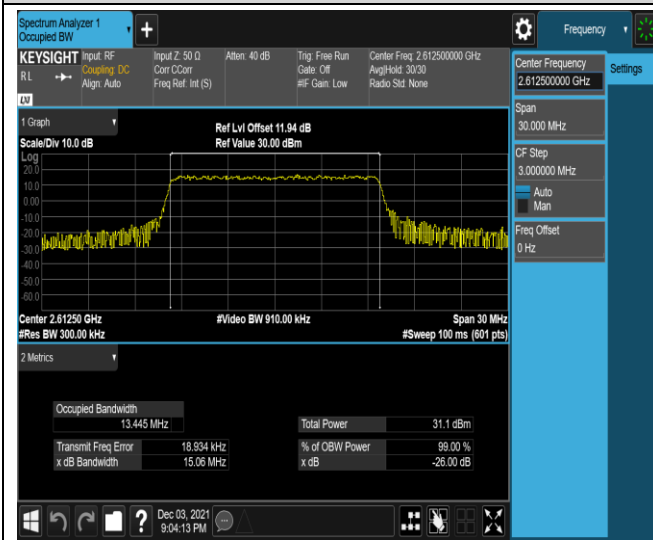

Band38-15MHz-QPSK-37825-75RB#0

Band38-15MHz-QPSK-38175-75RB#0