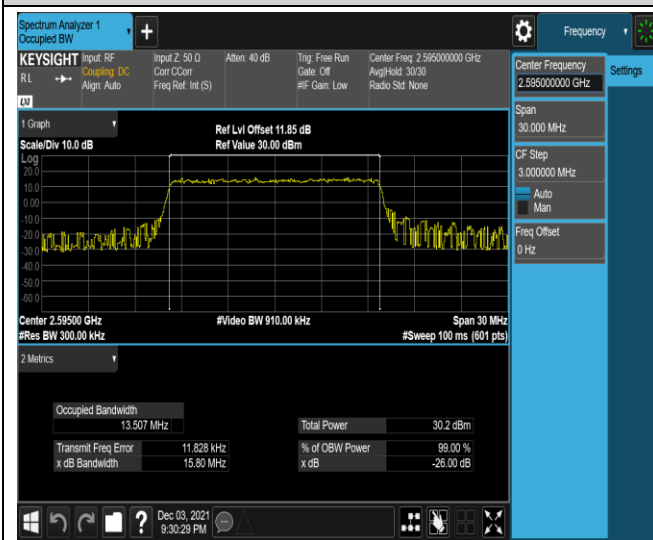

Band41-10MHz-16QAM-40640-50RB#0

Band41-10MHz-16QAM-41190-50RB#0

Band41-15MHz-QPSK-40115-75RB#0

Band41-15MHz-QPSK-40640-75RB#0

Band41-15MHz-QPSK-41165-75RB#0

Band41-15MHz-16QAM-40115-75RB#0

Band41-15MHz-16QAM-40640-75RB#0