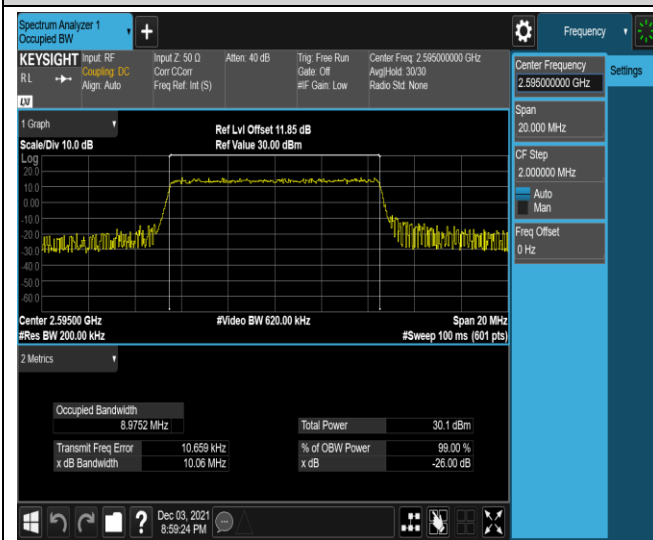

Band38-10MHz-QPSK-37800-50RB#0

Band38-10MHz-QPSK-38000-50RB#0

Band38-10MHz-QPSK-38200-50RB#0

Band38-10MHz-16QAM-37800-50RB#0

Band38-10MHz-16QAM-38000-50RB#0

Band38-10MHz-16QAM-38200-50RB#0

Band38-15MHz-QPSK-37825-75RB#0