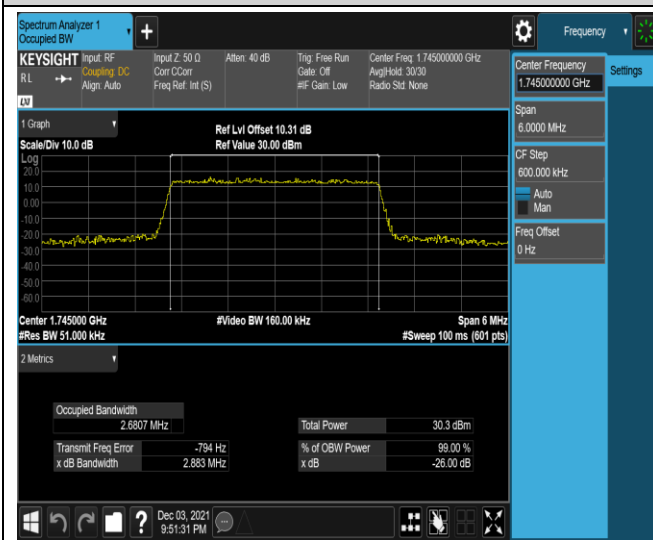

Band66-3MHz-QPSK-132657-15RB#0

Band66-3MHz-16QAM-132322-15RB#0