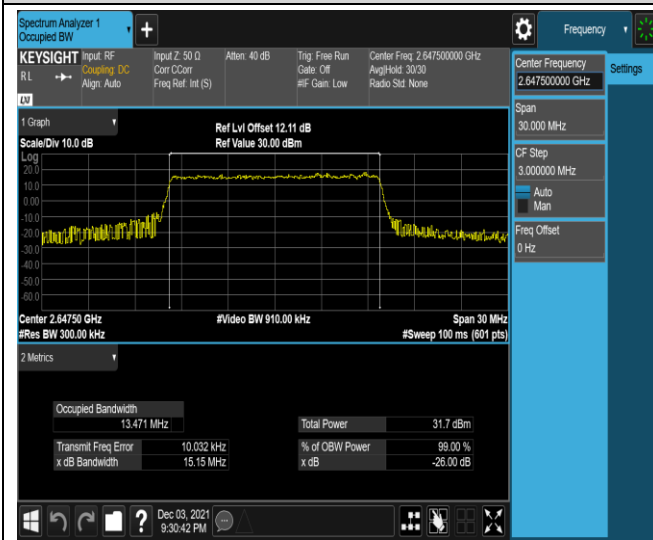

Band41-10MHz-16QAM-40640-50RB#0

Band41-10MHz-16QAM-41190-50RB#0

Band41-15MHz-QPSK-40115-75RB#0

Band41-15MHz-QPSK-40640-75RB#0

Band41-15MHz-QPSK-41165-75RB#0

Band41-15MHz-16QAM-40115-75RB#0

Band41-15MHz-16QAM-40640-75RB#0