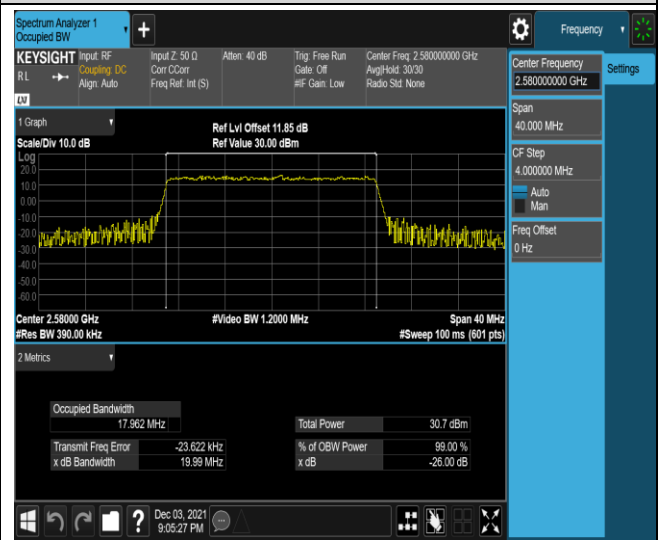

Band38-20MHz-QPSK-38000-100RB#0

Band38-20MHz-16QAM-37850-100RB#0