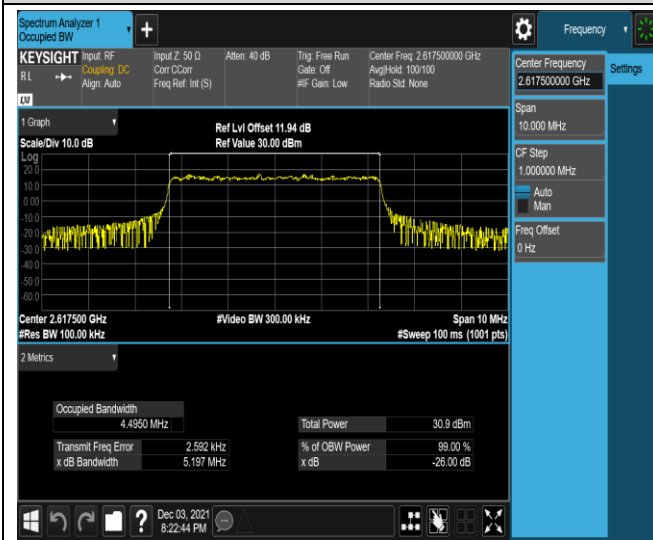

Band38-5MHz-QPSK-37775-25RB#0

Band38-5MHz-QPSK-38225-25RB#0