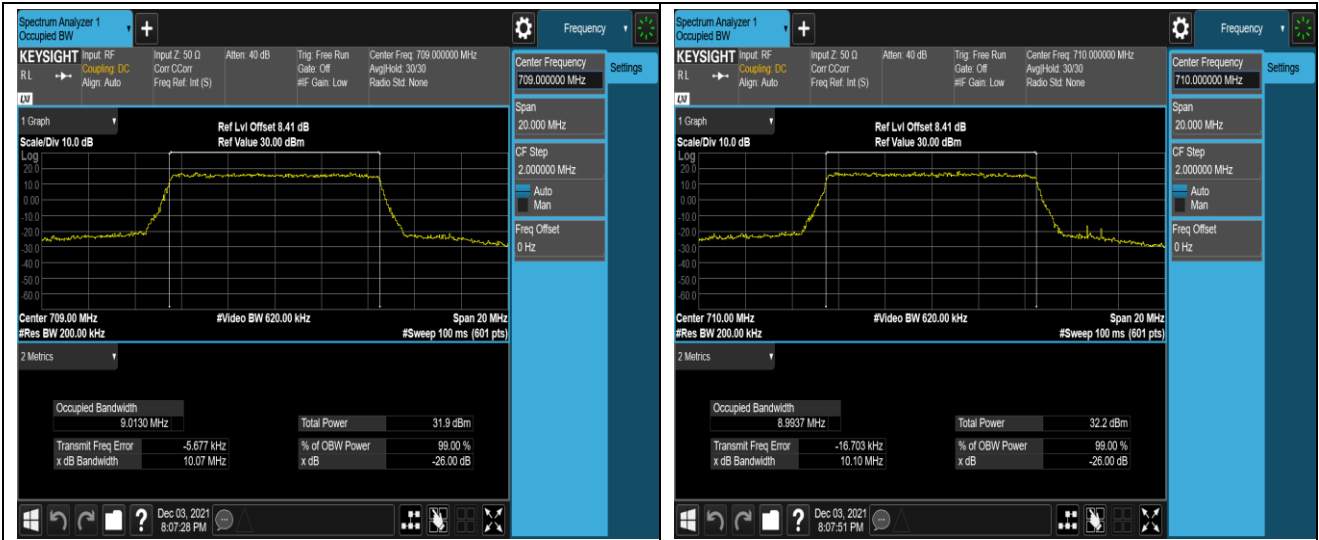

Band 17-5MHz-16QAM-23790-25RB#0

Band 17-5MHz-16QAM-23825-25RB#0

Band17-10MHz-QPSK-23780-50RB#0

Band17-10MHz-QPSK-23790-50RB#0

Band17-10MHz-QPSK-23800-50RB#0

Band17-10MHz-16QAM-23780-50RB#0

Band17-10MHz-16QAM-23790-50RB#0