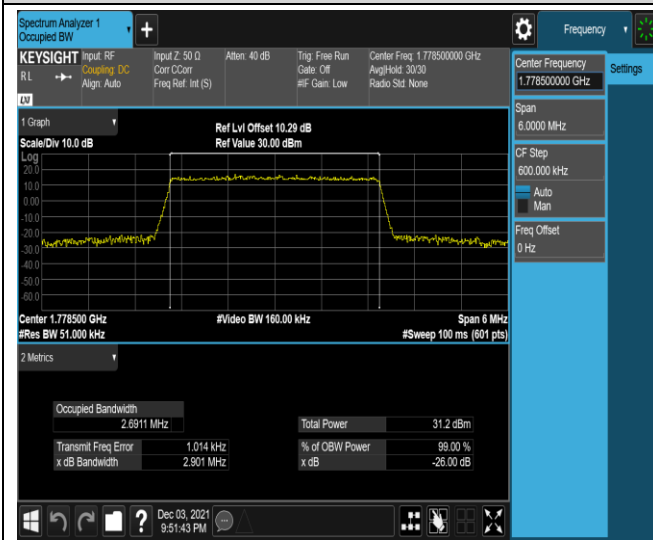

Band66-3MHz-QPSK-131987-15RB#0

Band66-3MHz-QPSK-132657-15RB#0