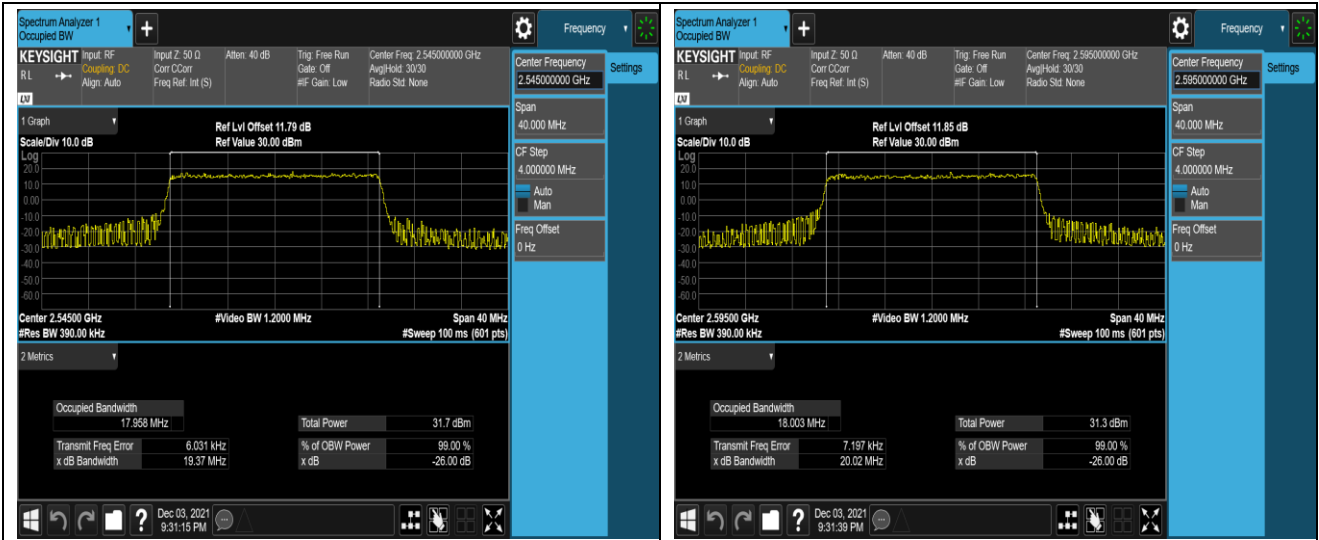

Band41-15MHz-16QAM-40640-75RB#0

Band41-15MHz-16QAM-41165-75RB#0

Band41-20MHz-QPSK-40140-100RB#0

Band41-20MHz-QPSK-40640-100RB#0