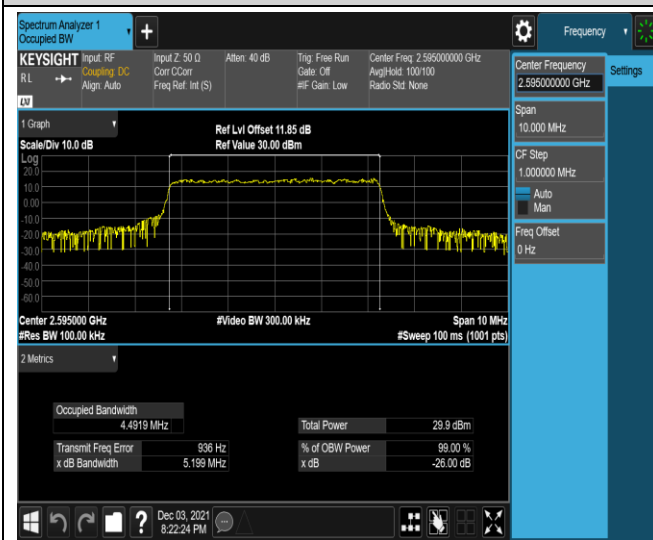

Band17-10MHz-16QAM-23800-50RB#0

Band38-5MHz-QPSK-37775-25RB#0

Band38-5MHz-QPSK-38000-25RB#0

Band38-5MHz-QPSK-38225-25RB#0

Band38-5MHz-16QAM-37775-25RB#0

Band38-5MHz-16QAM-38000-25RB#0

Band38-5MHz-16QAM-38225-25RB#0