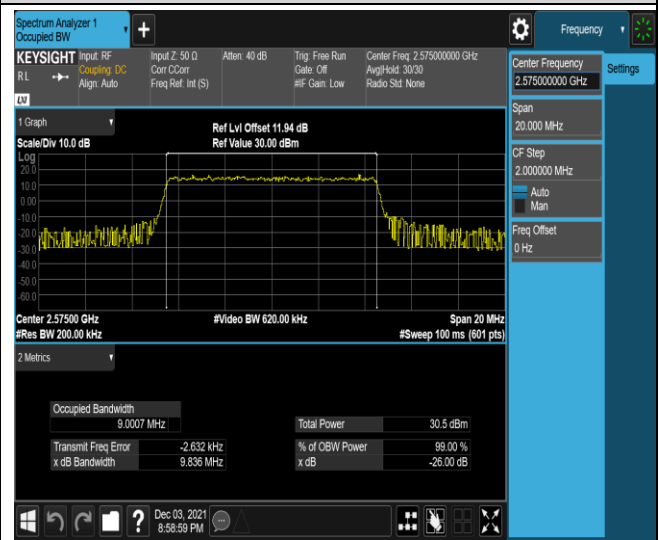

Band38-10MHz-QPSK-38000-50RB#0

Band38-10MHz-16QAM-37800-50RB#0