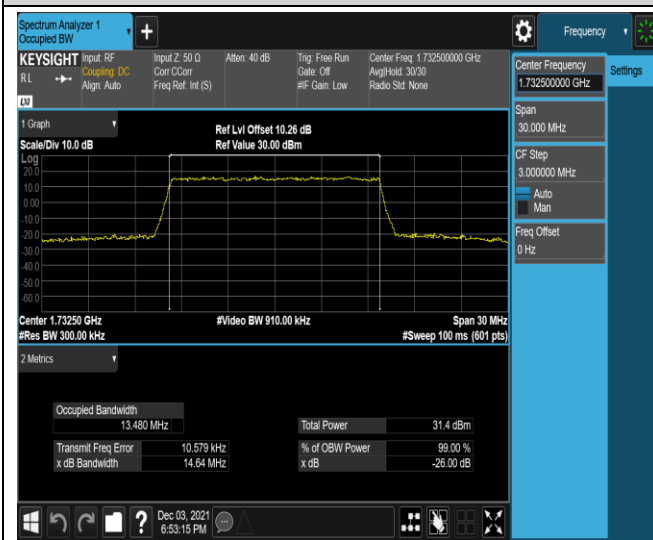

Band4-15MHz-QPSK-20025-75RB#0

Band4-15MHz-QPSK-20175-75RB#0

Band4-15MHz-QPSK-20325-75RB#0

Band4-15MHz-16QAM-20025-75RB#0

Band4-15MHz-16QAM-20175-75RB#0

Band4-15MHz-16QAM-20325-75RB#0

Band4-20MHz-QPSK-20050-100RB#0