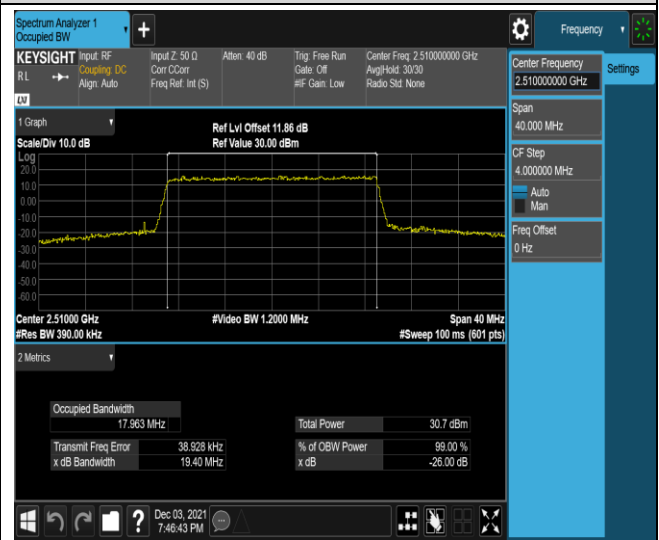

Band7-20MHz-QPSK-21100-100RB#0

Band7-20MHz-16QAM-20850-100RB#0