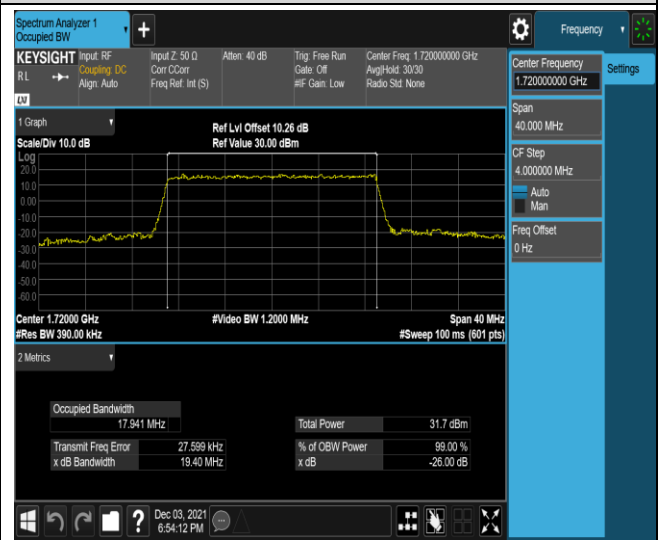

Band4-15MHz-QPSK-20025-75RB#0

Band4-15MHz-QPSK-20175-75RB#0

Band4-15MHz-QPSK-20325-75RB#0

Band4-15MHz-16QAM-20025-75RB#0

Band4-15MHz-16QAM-20175-75RB#0

Band4-15MHz-16QAM-20325-75RB#0

Band4-20MHz-QPSK-20050-100RB#0

Band4-20MHz-QPSK-20175-100RB#0

Band4-20MHz-QPSK-20300-100RB#0

Band4-20MHz-16QAM-20050-100RB#0

Band4-20MHz-16QAM-20175-100RB#0

Band4-20MHz-16QAM-20300-100RB#0

Band5-1.4MHz-QPSK-20407-6RB#0

Band5-1.4MHz-QPSK-20525-6RB#0