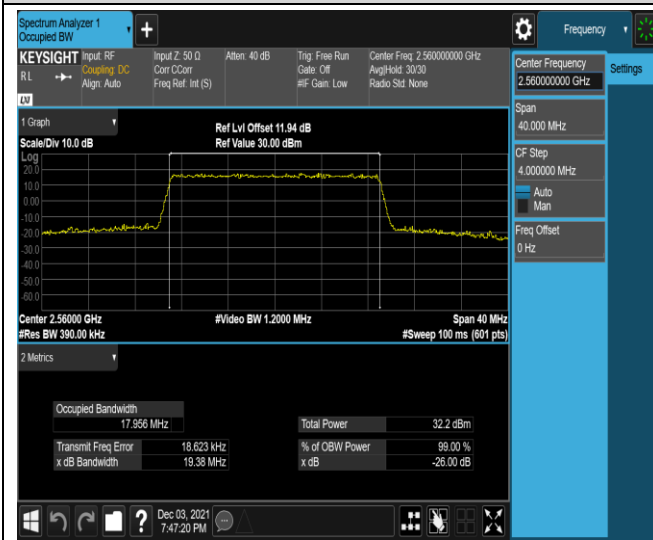

Band7-20MHz-QPSK-20850-100RB#0

Band7-20MHz-QPSK-21350-100RB#0