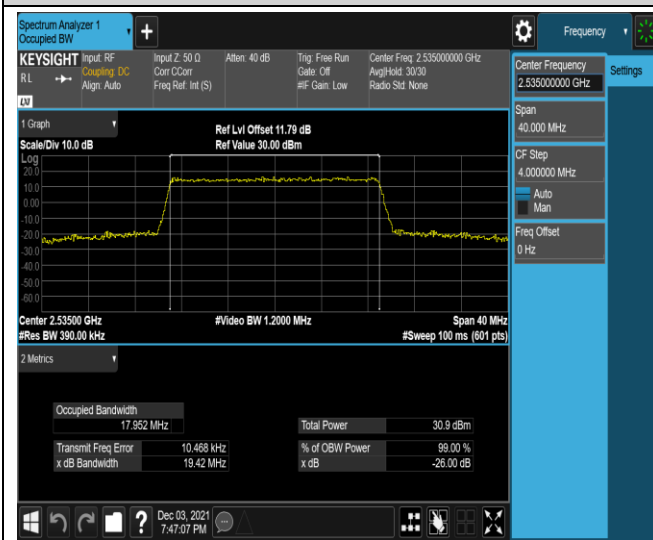

Band7-20MHz-QPSK-21350-100RB#0

Band7-20MHz-16QAM-21100-100RB#0