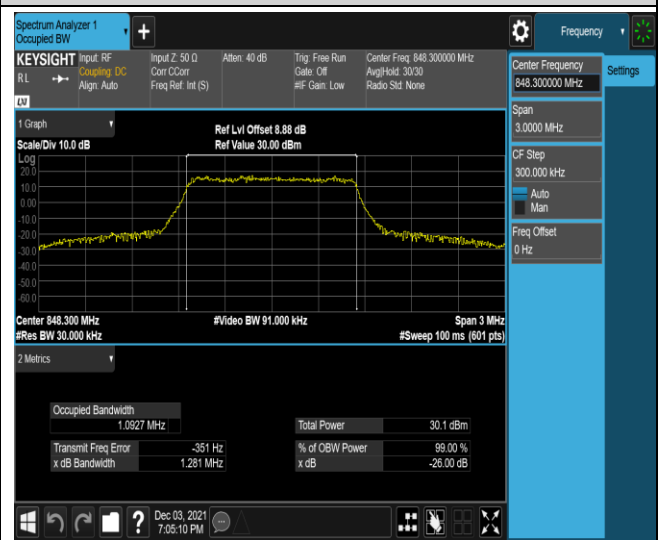

Band5-1.4MHz-16QAM-20407-6RB#0

Band5-1.4MHz-16QAM-20643-6RB#0