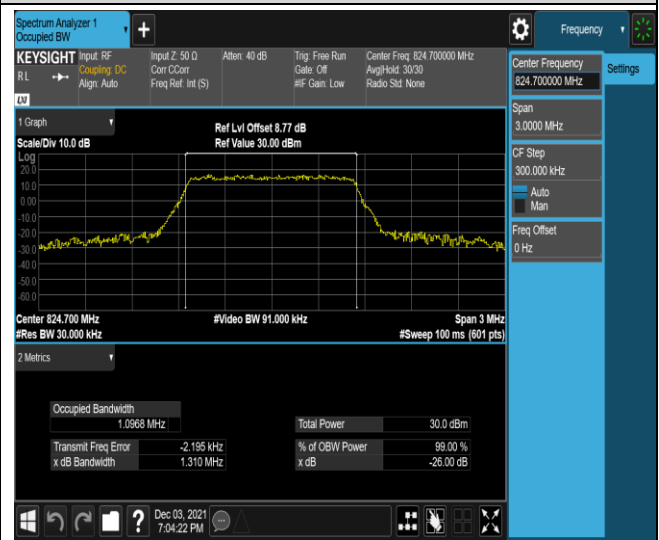

Band5-1.4MHz-QPSK-20525-6RB#0

Band5-1.4MHz-16QAM-20407-6RB#0