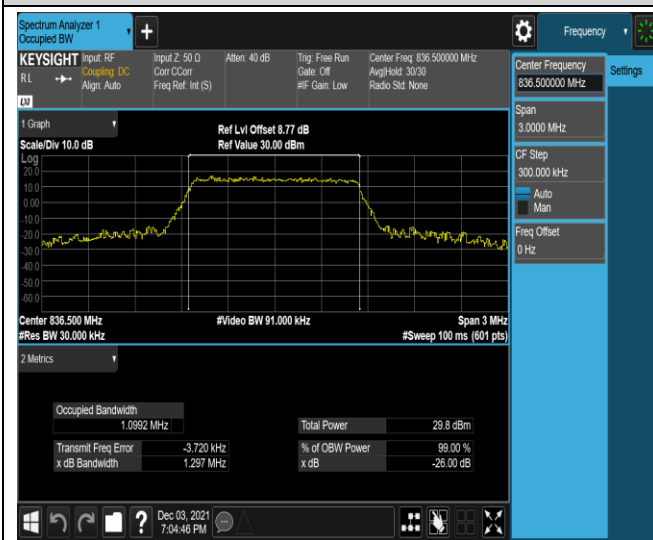

Band5-1.4MHz-QPSK-20643-6RB#0

Band5-1.4MHz-16QAM-20525-6RB#0