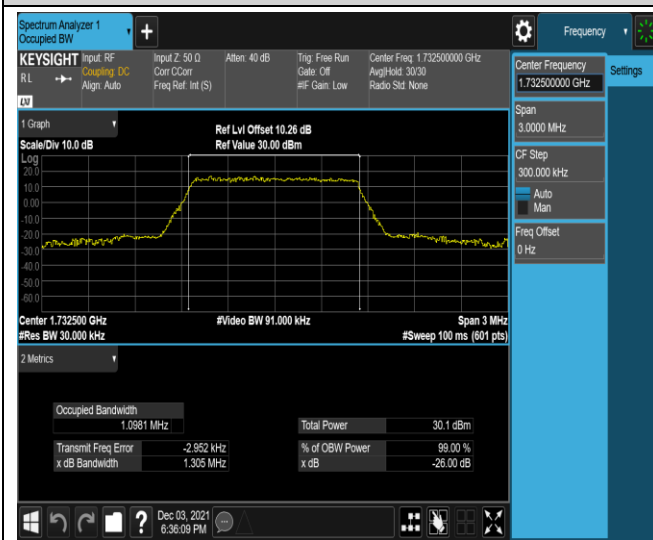

Band4-1.4MHz-QPSK-20393-6RB#0

Band4-1.4MHz-16QAM-20175-6RB#0