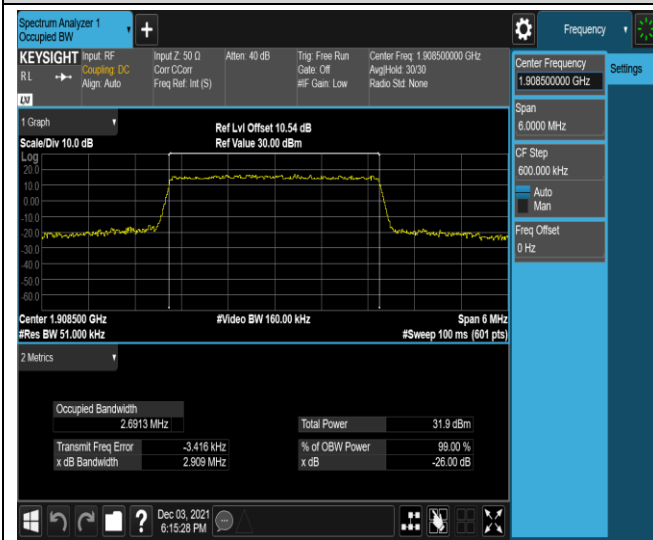

Band2-3MHz-QPSK-18615-15RB#0

Band2-3MHz-QPSK-19185-15RB#0