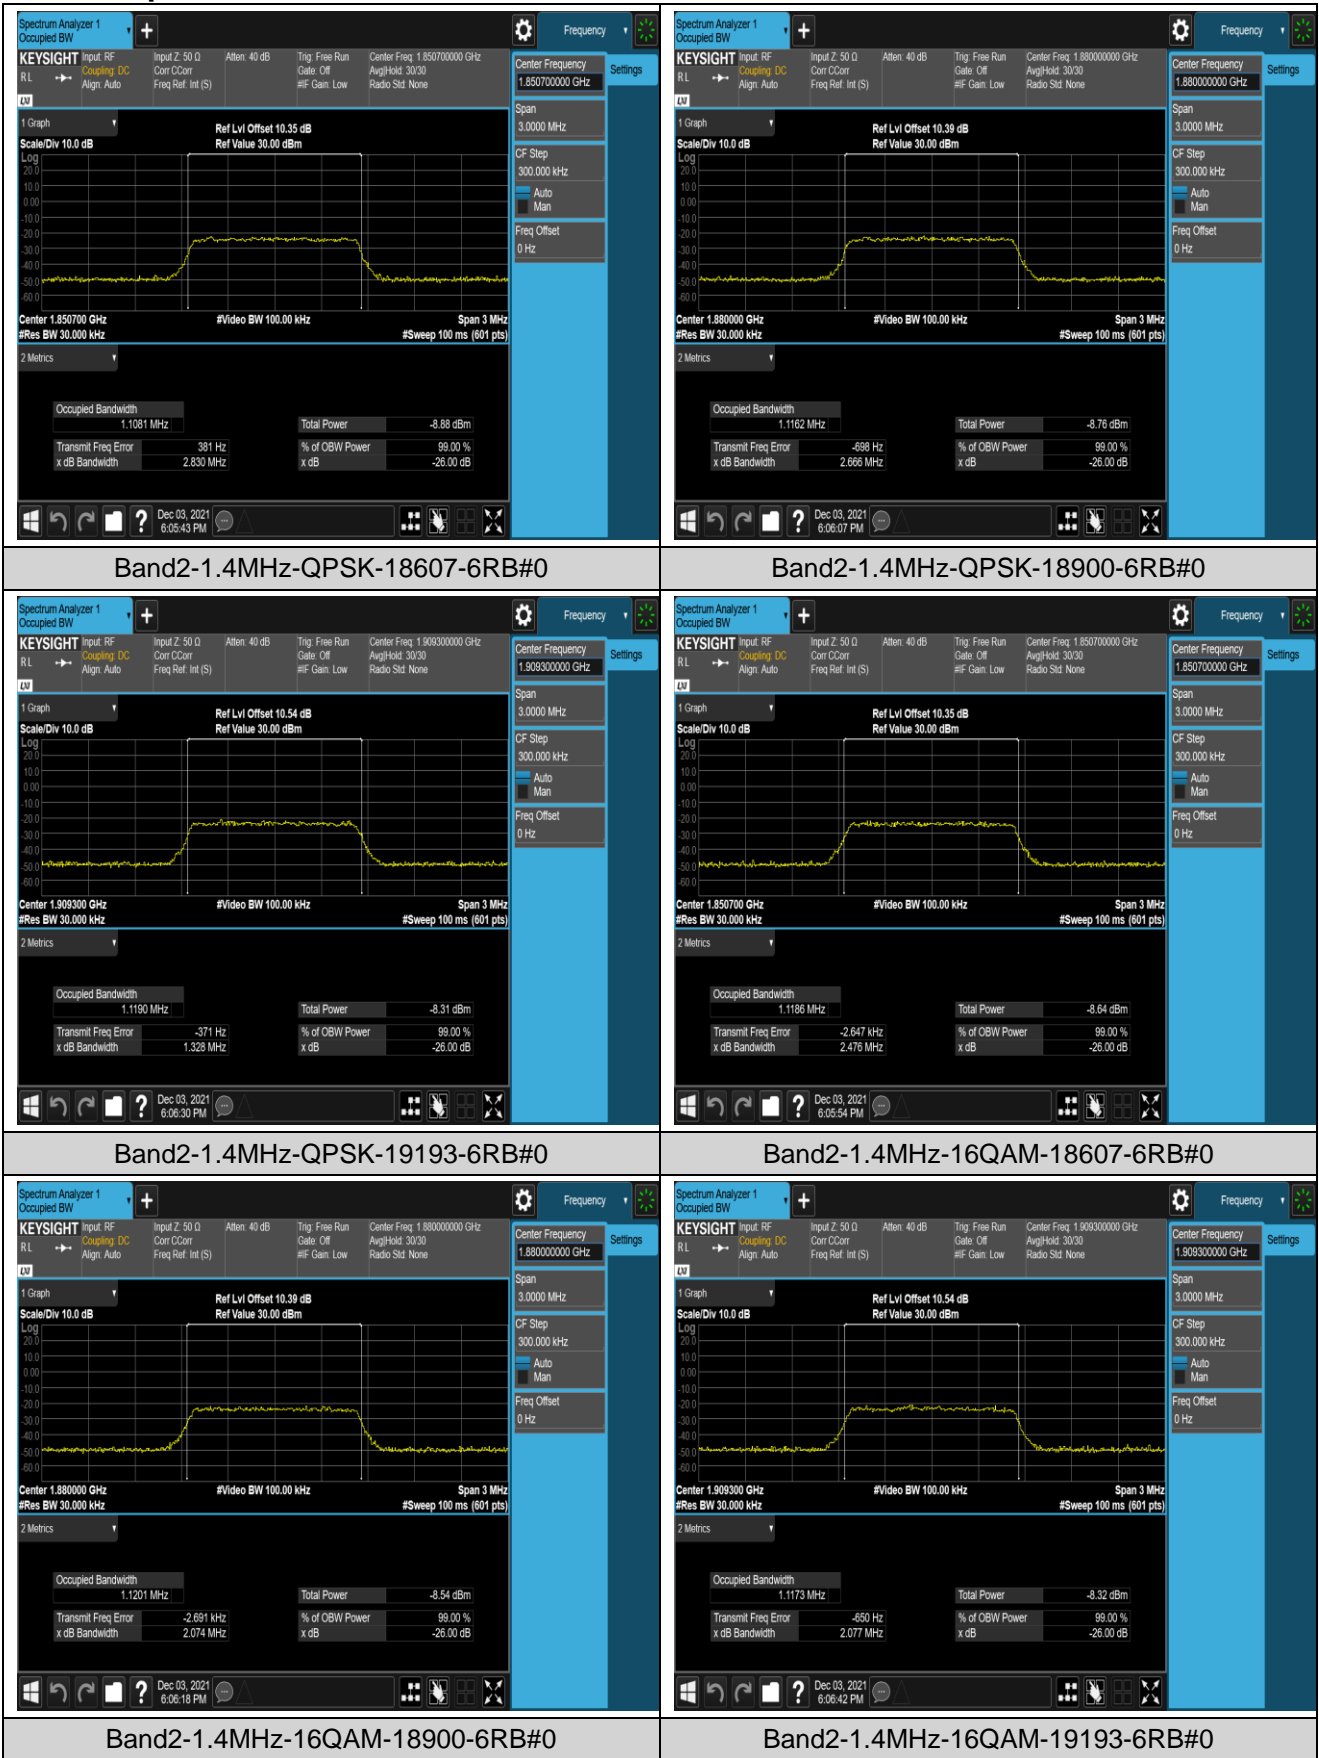

Test Graphs