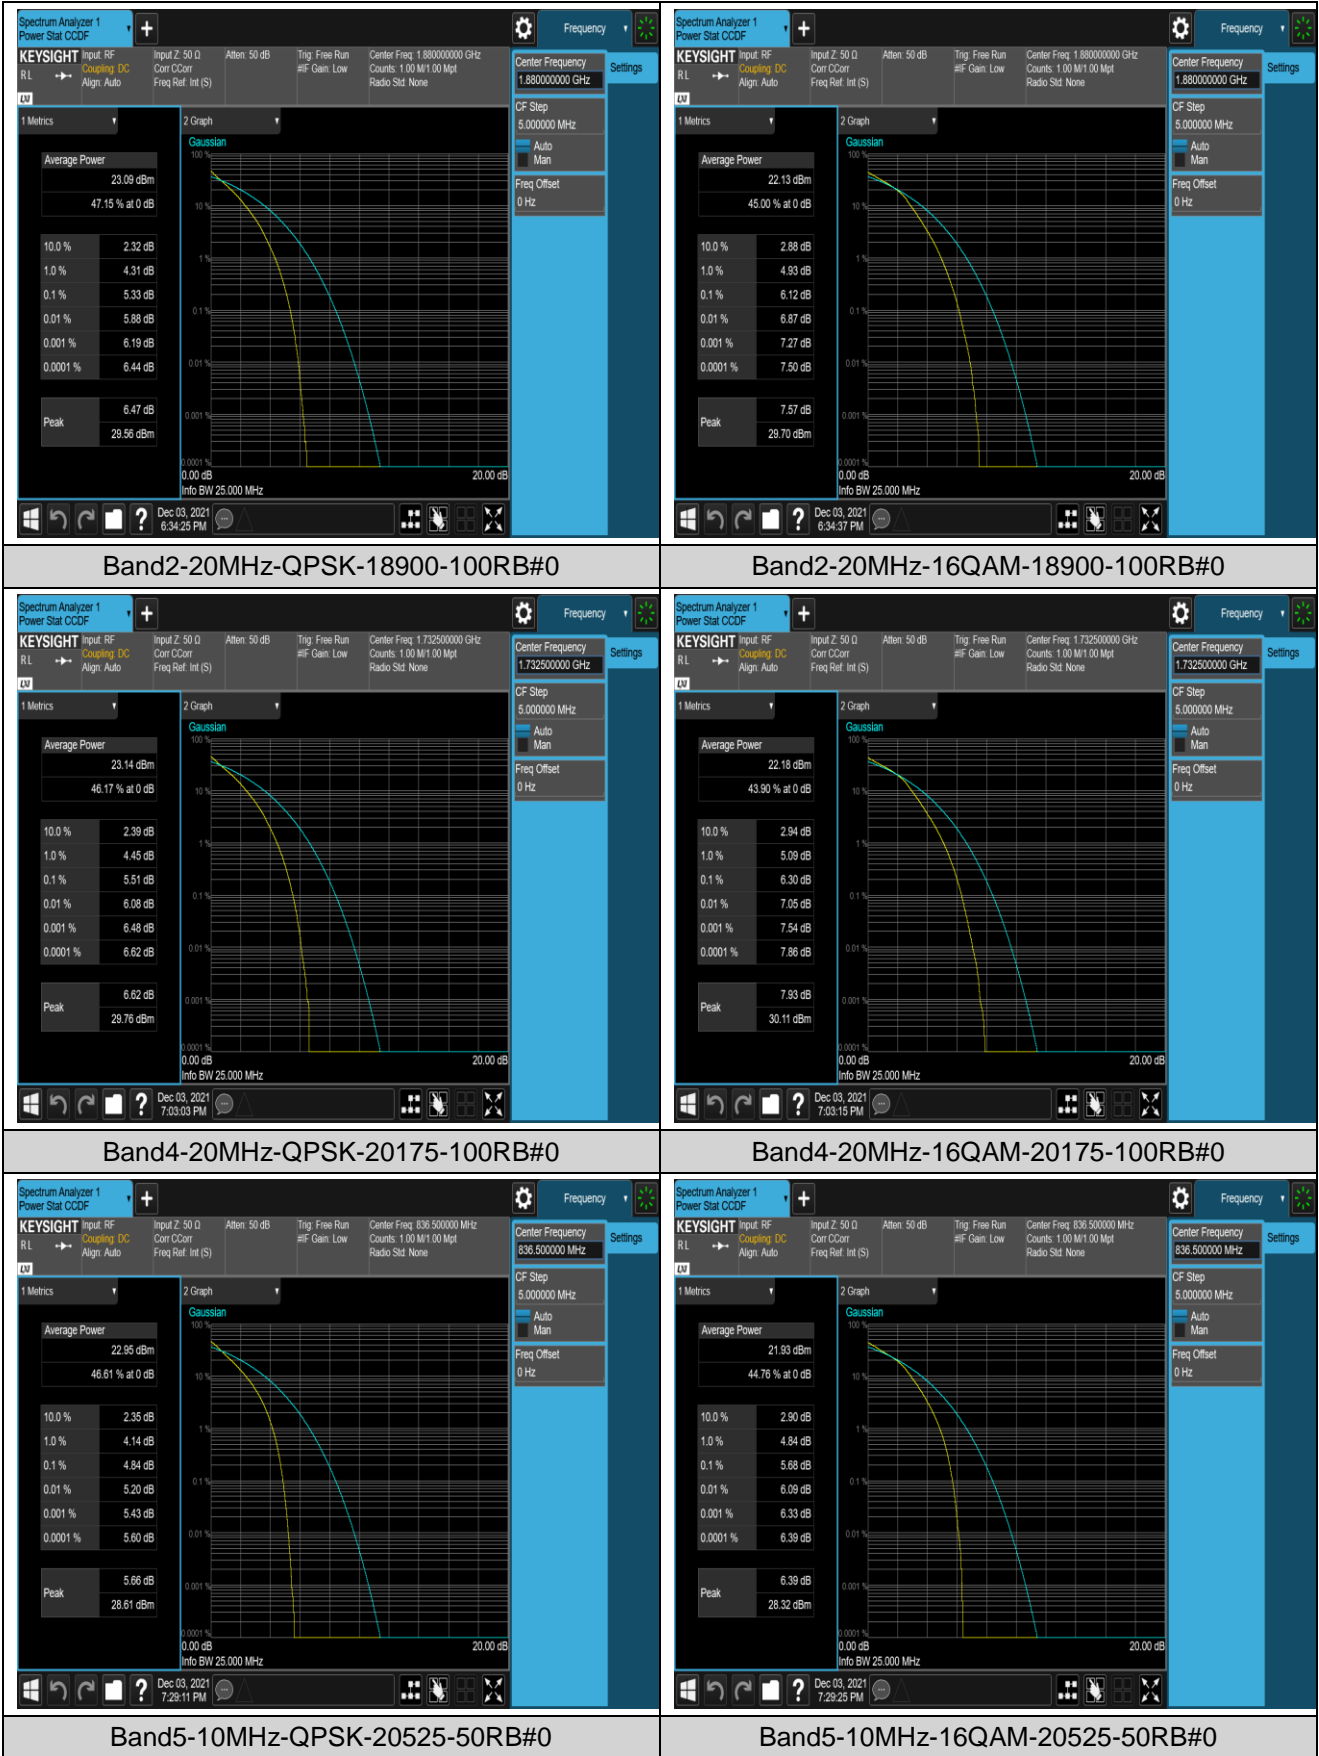

Test Graphs