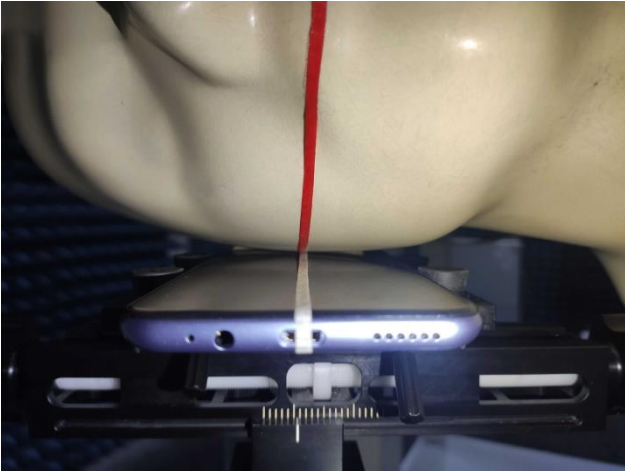

EUT Photos (Model: KF8)

EUT Antenna Locations

SAR Test Setup Photos

Head

Right Cheek

Right Tilted

Left Cheek

Left Tilted

Body

Front side (10mm)

Back side(10mm)

Left side(10mm)

Right side(10mm)

Top side(10mm)

EUT holder Perturbation Evaluation Test Setup Photos

DUT with device holder (DUT direct contact with the phantom)

DUT without device holder (DUT direct contact with the phantom)