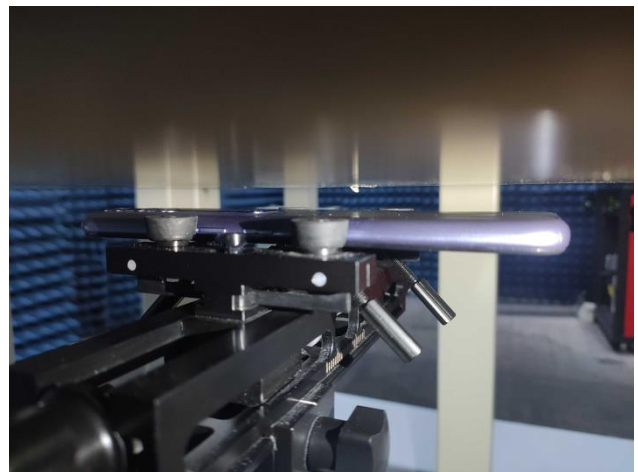

EUT Photos (Model: KF8)

EUT Antenna Locations

SAR Test Setup Photos

Head

Right Cheek

Right Tilted

Left Cheek

Left Tilted

Body

Front side (10mm)

Back side(10mm)

Left side(10mm)

Right side(10mm)

Top side(10mm)

EUT holder Perturbation Evaluation Test Setup Photos

DUT with device holder (DUT direct contact with the phantom)

DUT without device holder (DUT direct contact with the phantom)