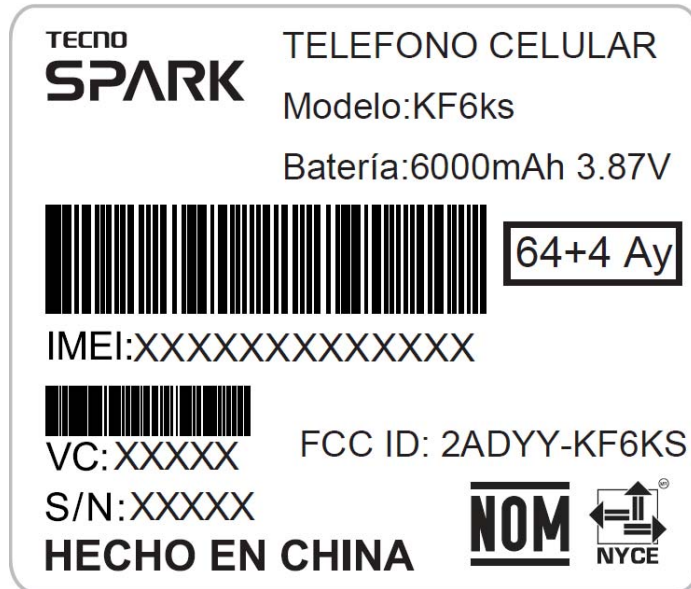

### EXHIBIT A - FCC ID LABEL AND LOCATION

#### FCC ID Label

#### FCC ID Label Location Information

The label shown shall be permanently affixed at a conspicuous location on the device and be readily visible to the user at the time purchase (Labeling requirements per 2.925)