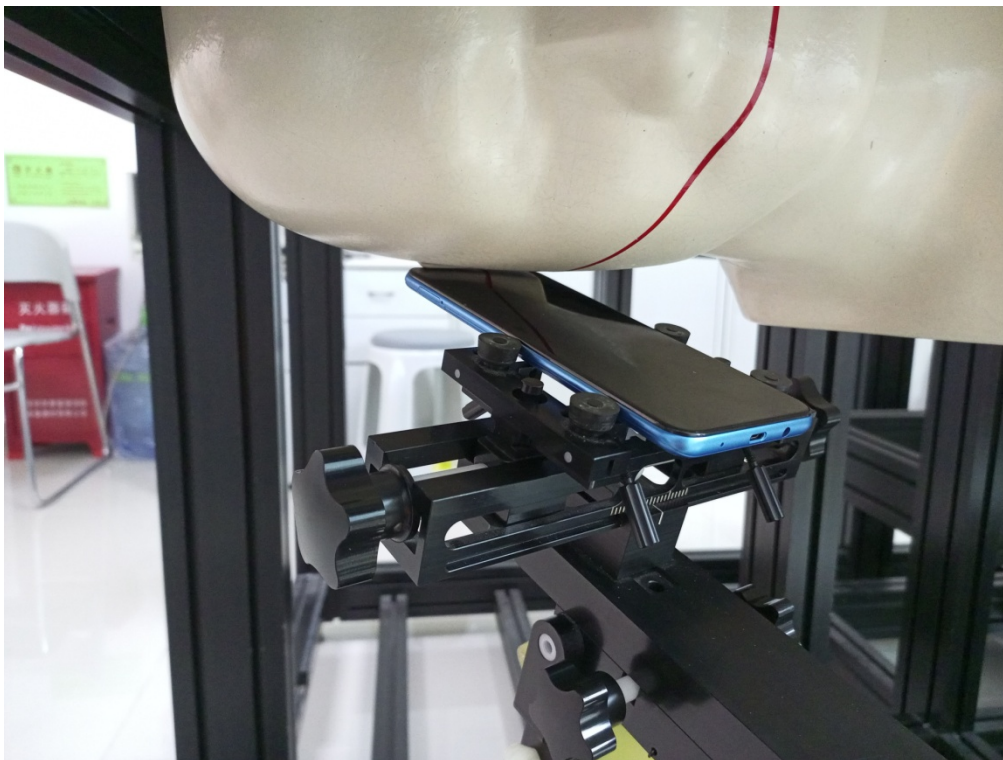

APPENDIX B EUT TEST POSITION PHOTOS

Liquid depth $\geq 15\text{cm}$

- Phantom: SAM-Twin V8.0 P1aP2a; Type: QD 000 P41 AA ; Serial: 1962

Head Left Cheek Setup Photo

Head Left Tilt Setup Photo

Head Right Cheek Setup Photo

Head Right Tilt Setup Photo

Body (Worn) Back Setup Photo (10mm)

Body Left Setup Photo (10mm)

Body Right Setup Photo (10mm)

Body Top Setup Photo (10mm)