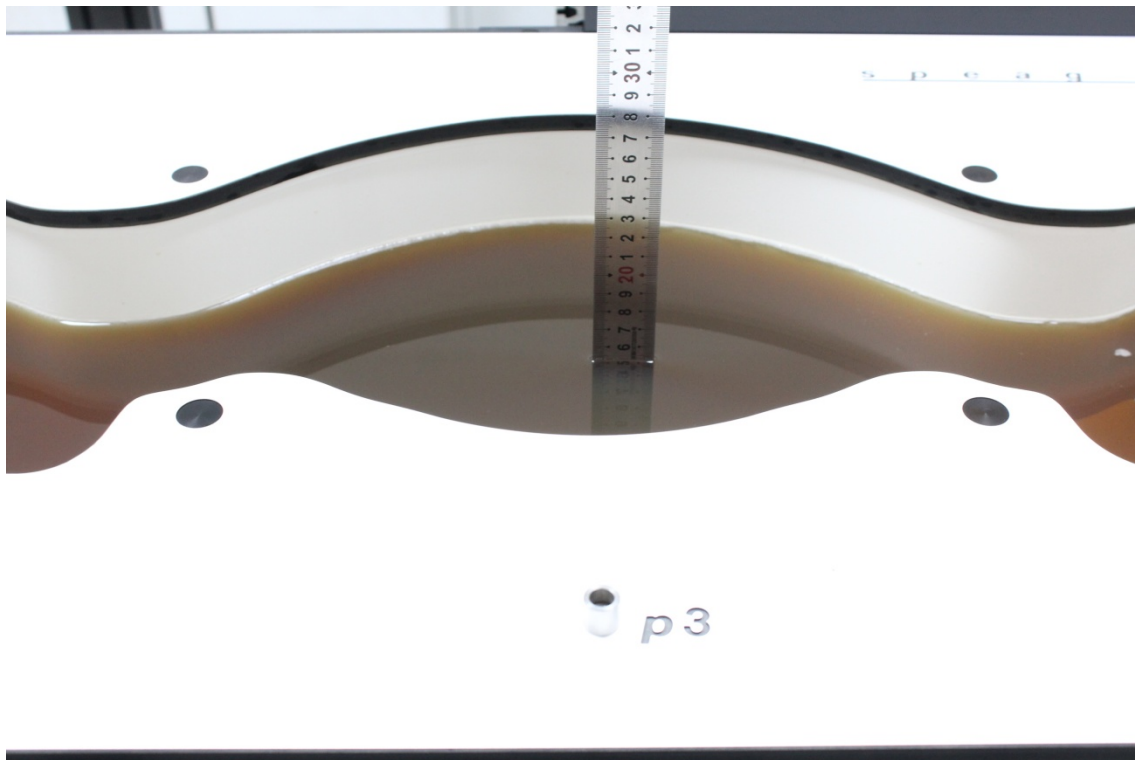

APPENDIX B EUT TEST POSITION PHOTOS

Liquid depth $\geq 15\text{cm}$

- Phantom: SAM-Twin V8.0 P1aP2a; Type: QD 000 P41 AA ; Serial: 1962

Head Left Cheek Setup Photo

Head Left Tilt Setup Photo

Head Right Cheek Setup Photo

Head Right Tilt Setup Photo

Body (Worn) Back Setup Photo (10mm)

Body Left Setup Photo (10mm)

Body Right Setup Photo (10mm)

Body Top Setup Photo (10mm)