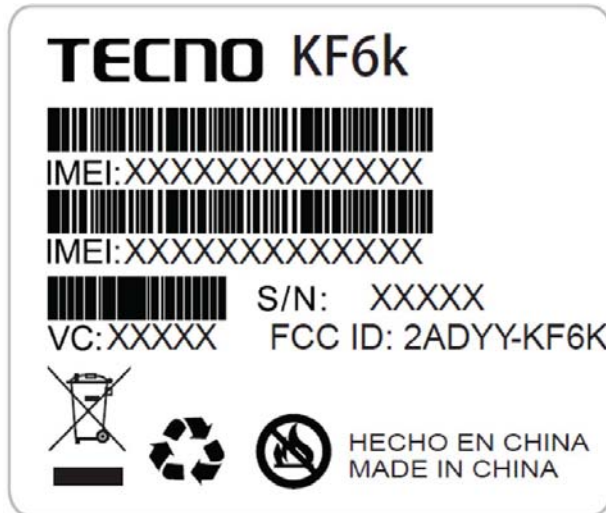

EXHIBIT A - FCC ID LABEL AND LOCATION

FCC ID Label

FCC ID Label Location Information

The label shown shall be permanently affixed at a conspicuous location on the device and be readily visible to the user at the time purchase (Labeling requirements per 2.925)