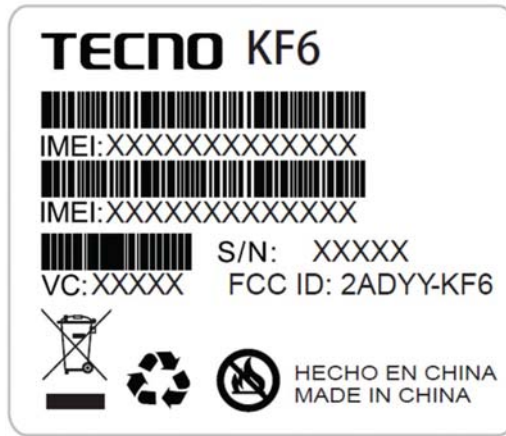

## EXHIBIT A - FCC ID LABEL AND LOCATION

### FCC ID Label

### FCC ID Label Location Information

The label shown shall be permanently affixed at a conspicuous location on the device and be readily visible to the user at the time purchase (Labeling requirements per 2.925)