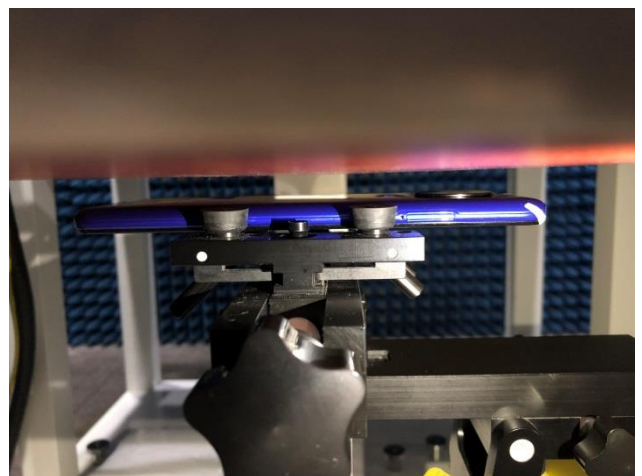

# SAR Test Setup Photos

## Head

Right Cheek

Right Tilted

Left Cheek

Left Tilted

## Body

Front side (10mm)

Back side(10mm)

Left side(10mm)

Right side(10mm)

Top side(10mm)

## EUT holder Perturbation Evaluation Test Setup Photos

DUT with device holder (DUT direct contact with the phantom)

DUT without device holder (DUT direct contact with the phantom)