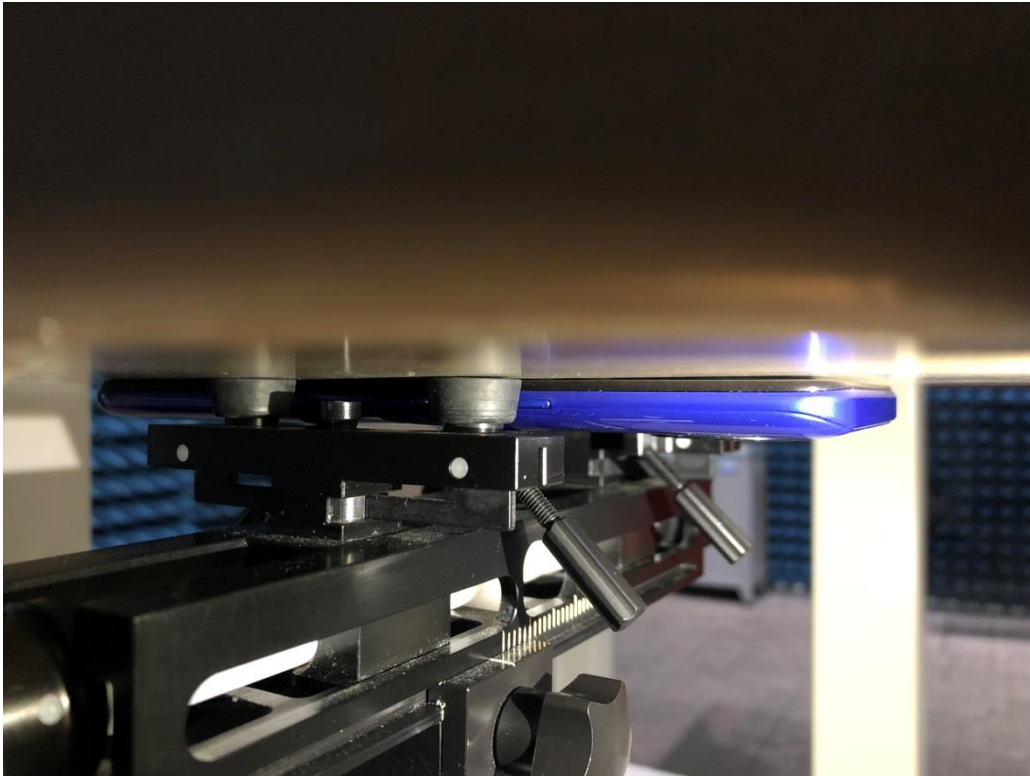

# SAR Test Setup Photos

## Body

Front side (10mm)

Back side(10mm)

Left side(10mm)

Right side(10mm)

Top side(10mm)

## EUT holder Perturbation Evaluation Test Setup Photos

DUT with device holder (DUT direct contact with the phantom)

DUT without device holder (DUT direct contact with the phantom)