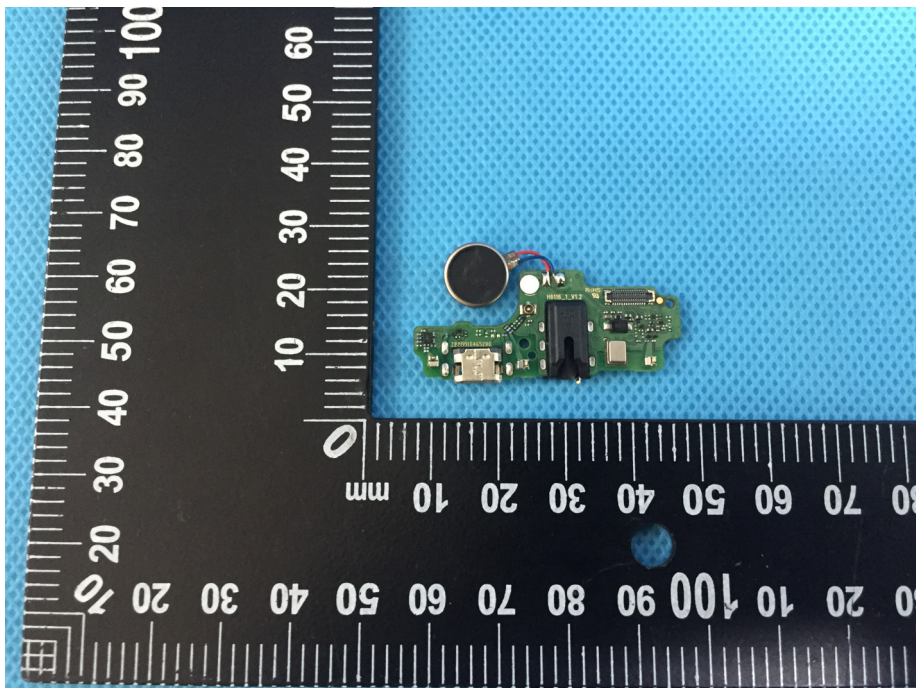

Appendix-KD6-Photos