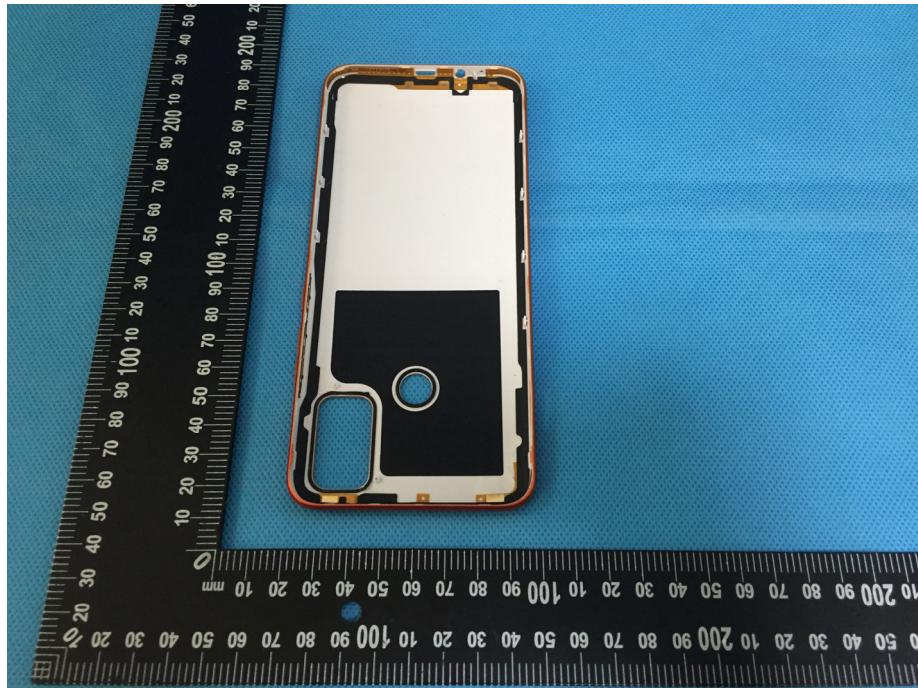

Appendix-KD6-Photos