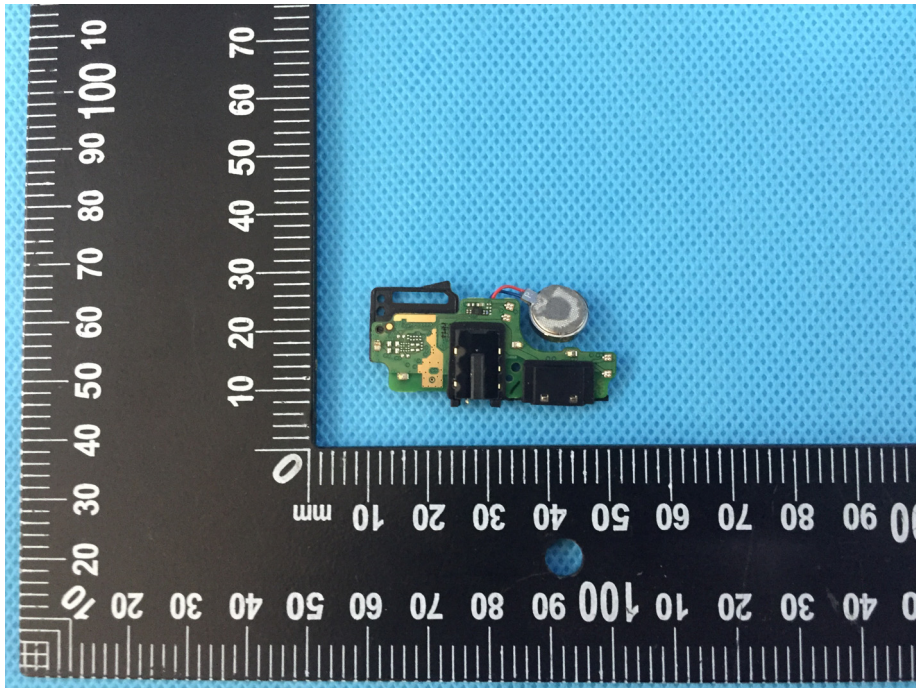

Appendix-KD6-Photos