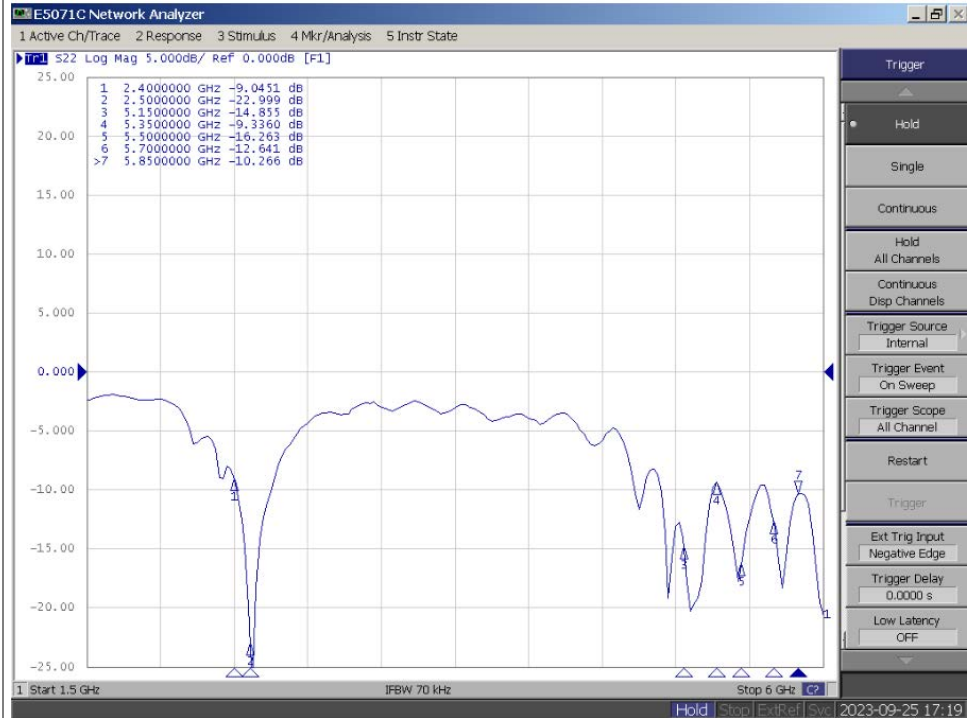

4. WiFi -2 Antenna Test

WiFi-2 Antenna