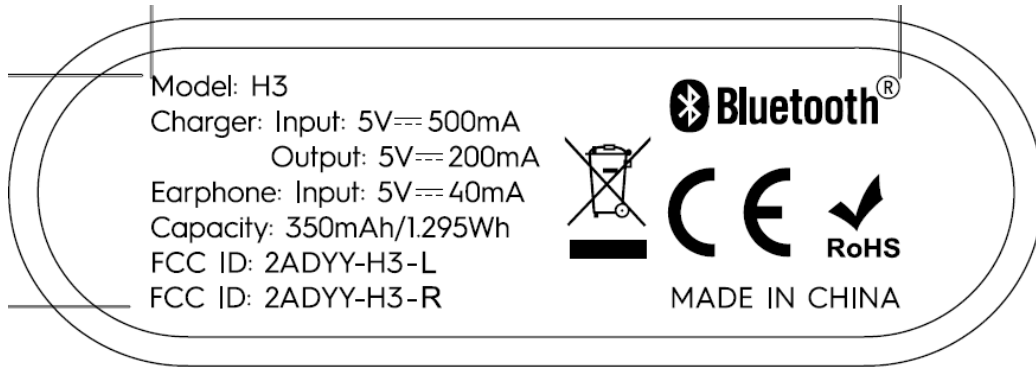

EXHIBIT A - FCC ID LABEL AND LOCATION

FCC ID Label

FCC ID Label Location Information

The label shown shall be permanently affixed at a conspicuous location on the device and be readily visible to the user at the time purchase (Labeling requirements per 2.925)