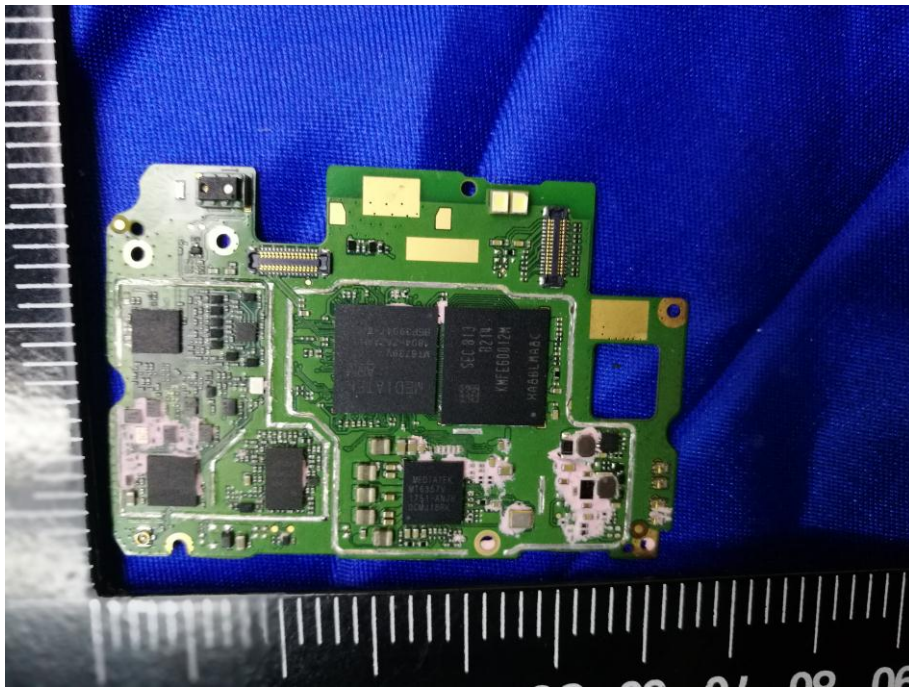

**EUT Internal Photo**

Cover Off - Top View 1

Cover Off - Top View 2

Battery - Front View

Battery - Rear View

Mainboard with Shielding – Front View

Mainboard without Shielding – Front View

Mainboard with Shielding – Rear View

Mainboard without Shielding – Rear View

LCD- Front View

LCD- Rear View

GSM/PCS/UMTS/LTE - Antenna View

BT/WIFI/BLE/GPS - Antenna View

RXD- Antenna View