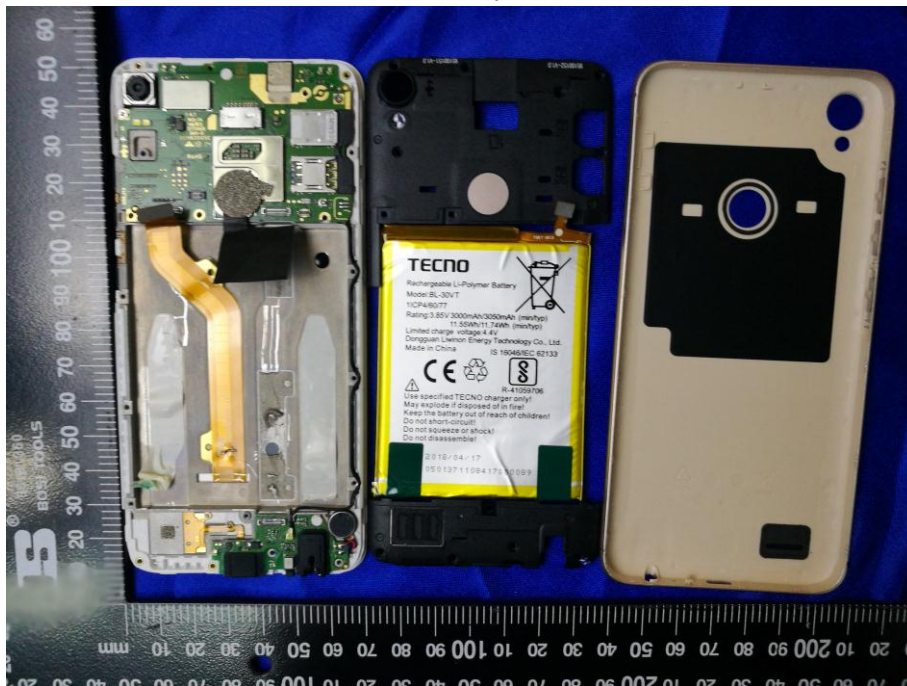

**EUT Internal Photo**

Cover Off - Top View 1

Cover Off - Top View 2

Battery - Front View

Battery - Rear View

Mainboard with Shielding – Front View

Mainboard without Shielding – Front View

Mainboard with Shielding – Rear View

Mainboard without Shielding – Rear View

LCD- Front View

LCD- Rear View

GSM/PCS/UMTS/LTE - Antenna View

BT/WIFI/BLE/GPS - Antenna View

RXD- Antenna View