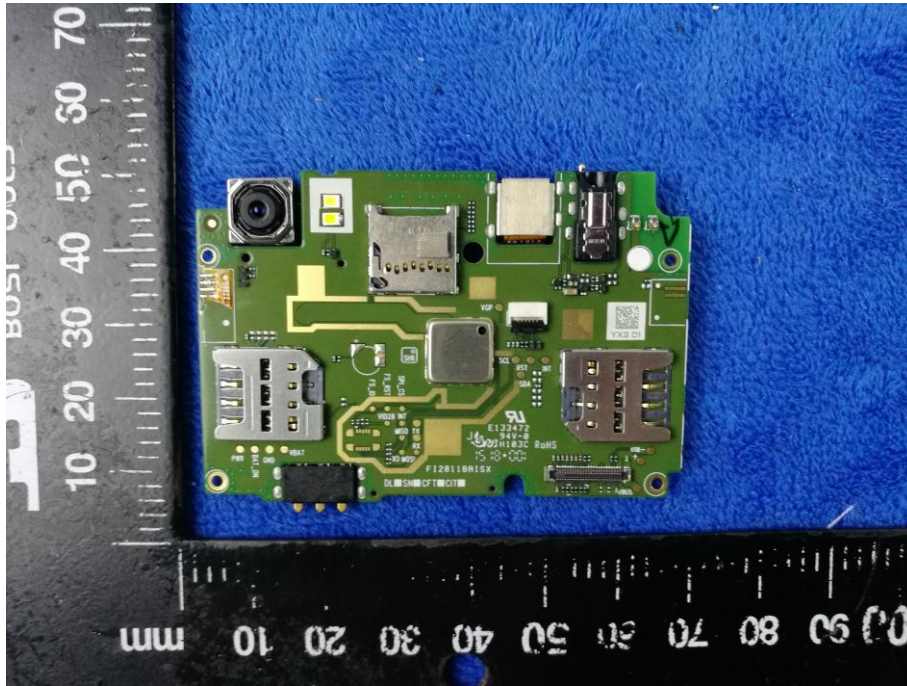

EUT Internal Photo

Cover Off - Top View 1

Cover Off - Top View 2

Battery - Front View

Battery - Rear View

Mainboard with Shielding – Front View

Mainboard without Shielding – Front View

Mainboard with Shielding – Rear View

Mainboard without Shielding – Rear View

LCD- Front View

LCD- Rear View

GSM/PCS/UMTS - Antenna View

BT/WIFI/BLE/GPS - Antenna View