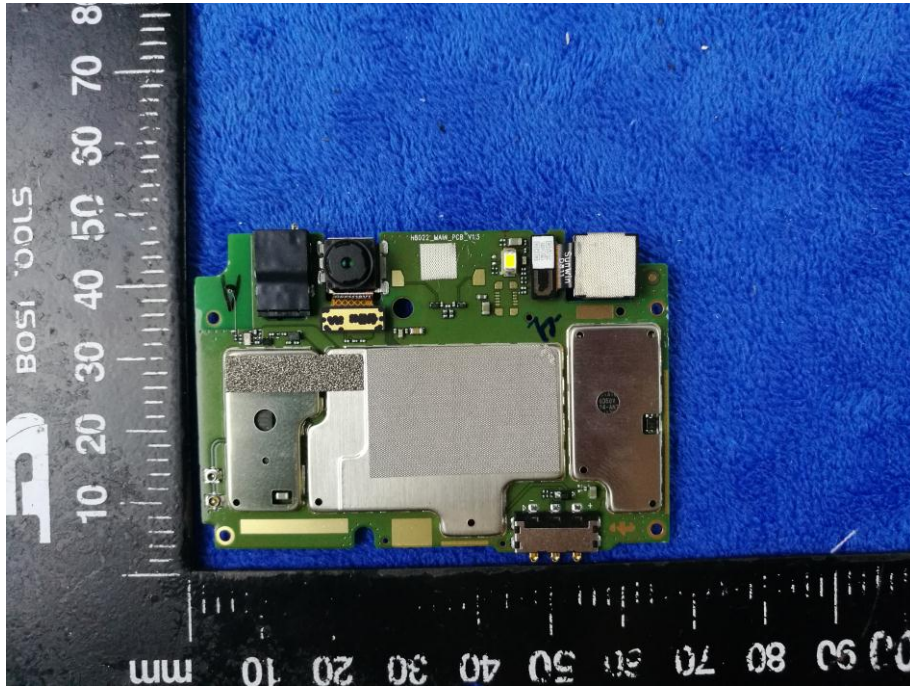

EUT Internal Photo

Cover Off - Top View 1

Cover Off - Top View 2

Battery - Front View

Battery - Rear View

Mainboard with Shielding – Front View

Mainboard without Shielding – Front View

Mainboard with Shielding – Rear View

Mainboard without Shielding – Rear View

LCD- Front View

LCD- Rear View

GSM/PCS/UMTS - Antenna View

BT/WIFI/BLE/GPS - Antenna View