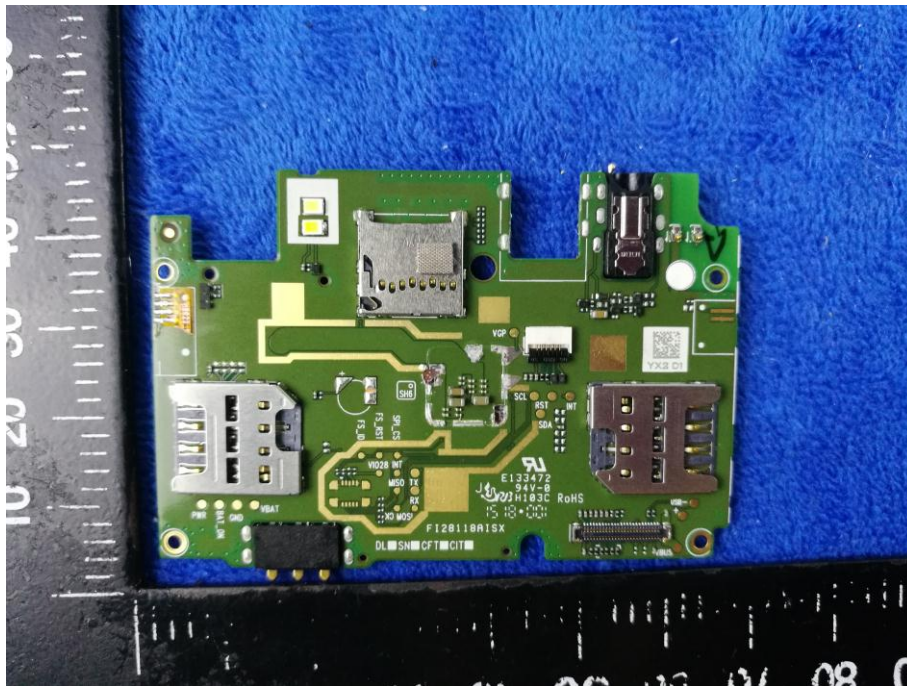

EUT Internal Photo

Cover Off - Top View 1

Cover Off - Top View 2

Battery - Front View

Battery - Rear View

Mainboard with Shielding – Front View

Mainboard without Shielding – Front View

Mainboard with Shielding – Rear View

Mainboard without Shielding – Rear View

LCD- Front View

LCD- Rear View

GSM/PCS/UMTS - Antenna View

BT/WIFI/BLE/GPS - Antenna View