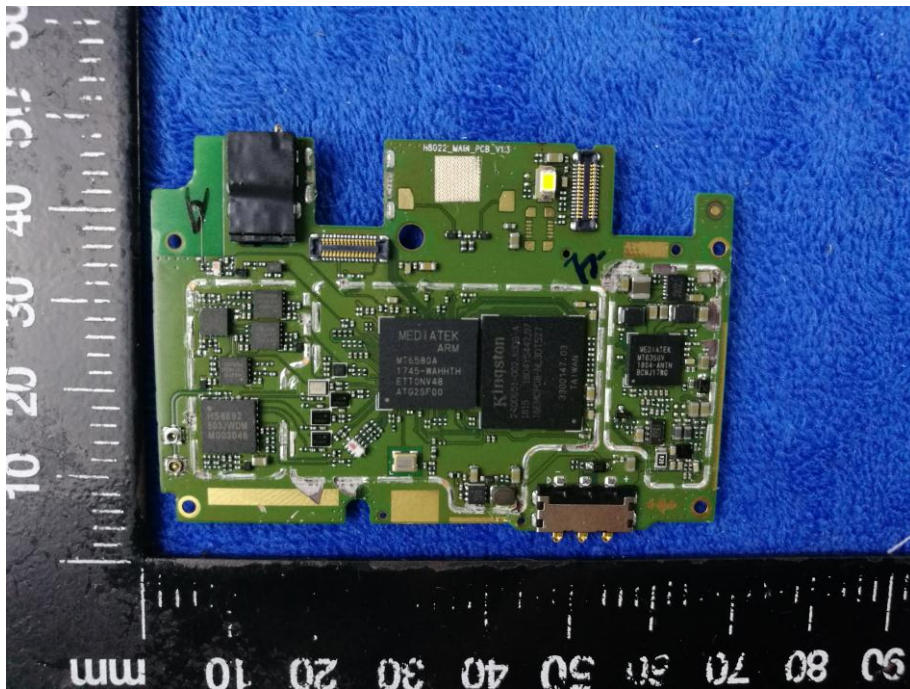

EUT Internal Photo

Cover Off - Top View 1

Cover Off - Top View 2

Battery - Front View

Battery - Rear View

Mainboard with Shielding – Front View

Mainboard without Shielding – Front View

Mainboard with Shielding – Rear View

Mainboard without Shielding – Rear View

LCD- Front View

LCD- Rear View

GSM/PCS/UMTS - Antenna View

BT/WIFI/BLE/GPS - Antenna View