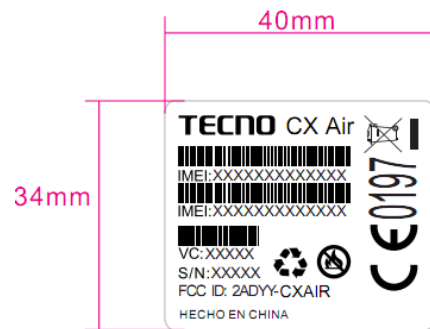

FCC ID: 2ADYY-CXAIR

Label: 40mm\*34mm

Label Location: