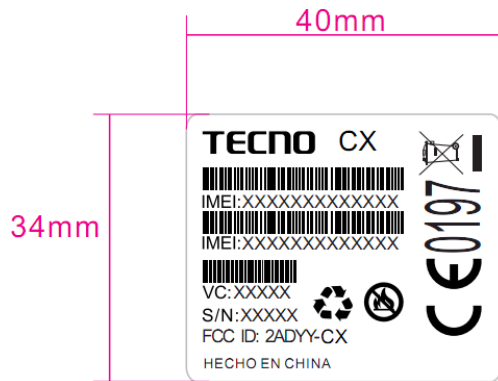

FCC ID: 2ADYY-CX

Label: 40mm\*34mm

Label Location: