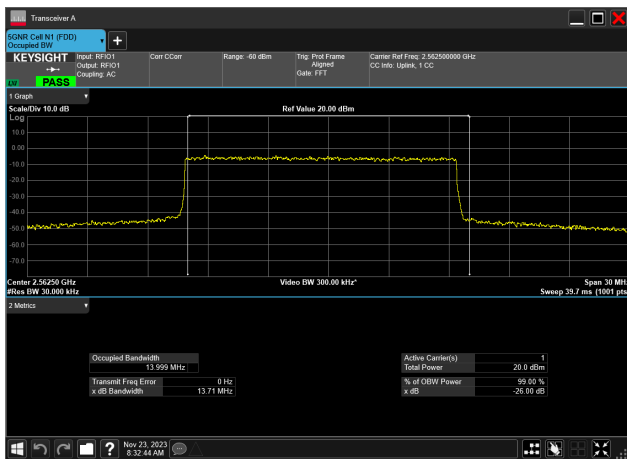

15MHz_15kHz_2562.5MHz_DFT-s-OFDM 16 QAM_RB75@0
13.999 MHz