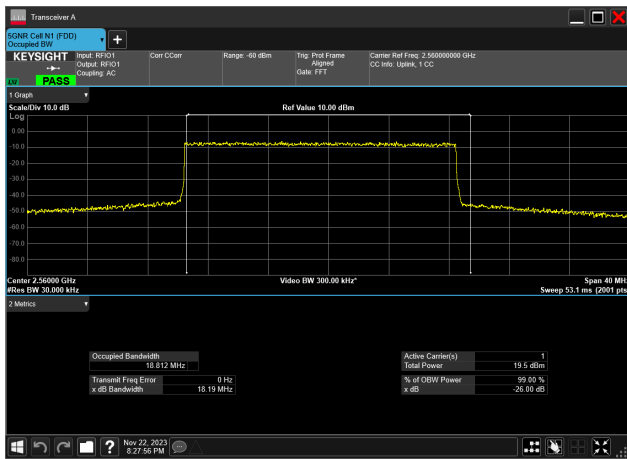

20MHz_15kHz_2560MHz_DFT-s-OFDM 64 QAM_RB100@
18.812 MHz