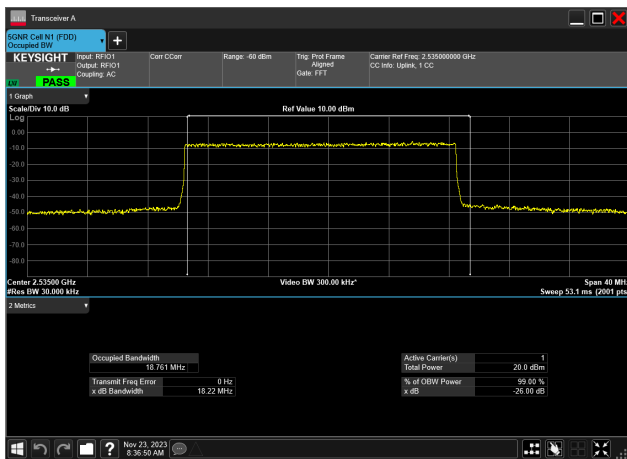

20MHz_15kHz_2535MHz_DFT-s-OFDM 16 QAM_RB100@0
18.761 MHz