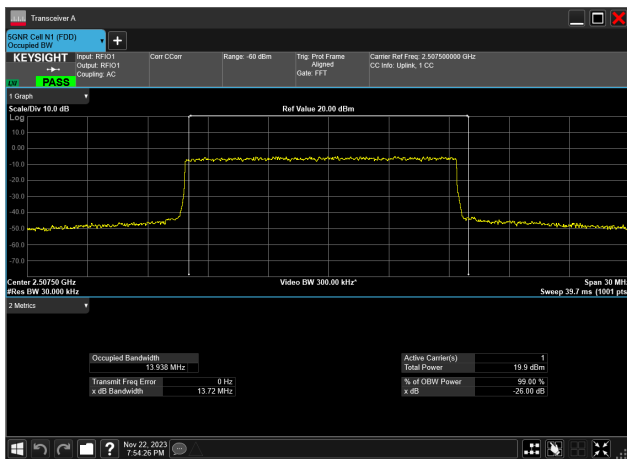

15MHz_15kHz_2507.5MHz_DFT-s-OFDM 16 QAM_RB75@0
13.938 MHz