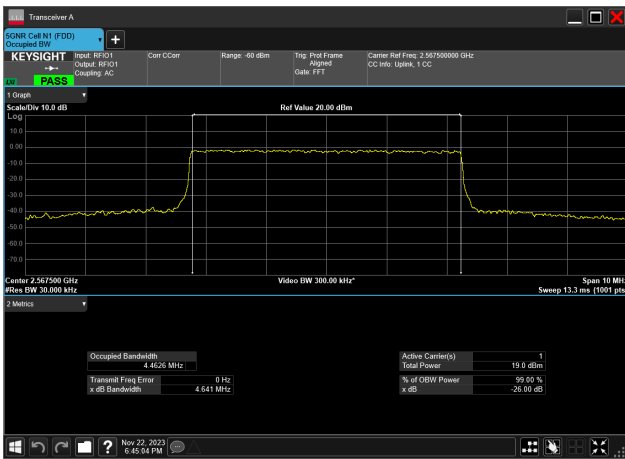

5MHz_15kHz_2567.5MHz_CP-OFDM 16 QAM_RB25@0
4.463 MHz