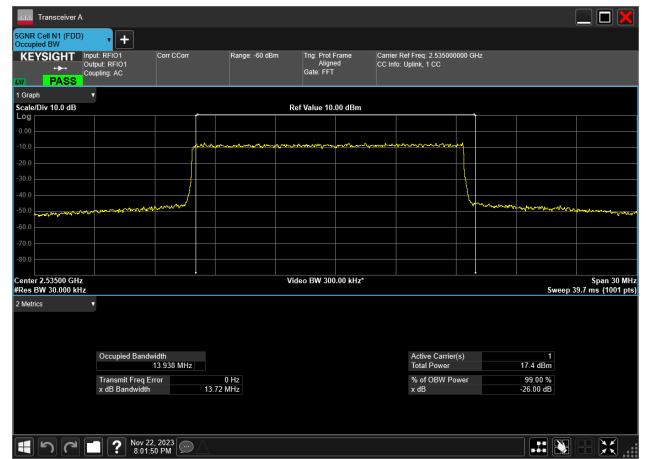

15MHz_15kHz_2535MHz_DFT-s-OFDM 256 QAM_RB75@0
13.938 MHz