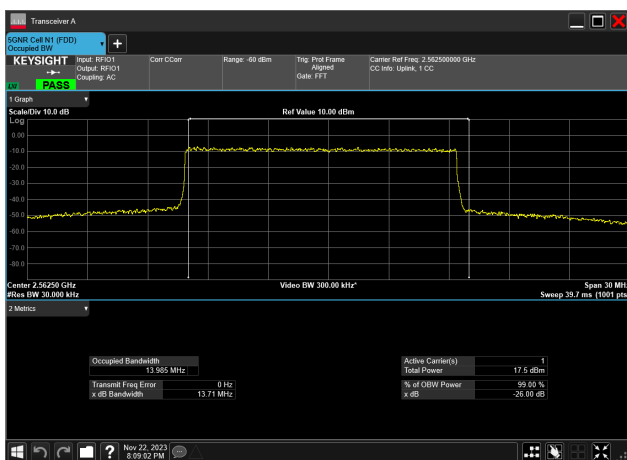

15MHz_15kHz_2562.5MHz_CP-OFDM 16 QAM_RB79@0
14.108 MHz

15MHz_15kHz_2562.5MHz_DFT-s-OFDM 256 QAM_RB75@0
13.985 MHz