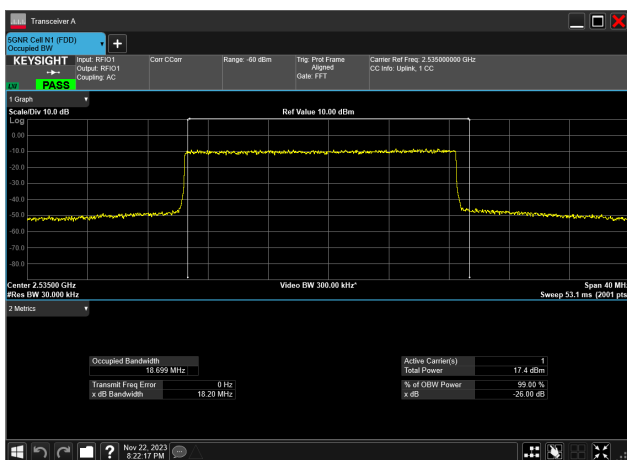

20MHz_15kHz_2535MHz_CP-OFDM 16 QAM_RB106@0
18.897 MHz

20MHz_15kHz_2535MHz_DFT-s-OFDM 256 QAM_RB100@0
18.699 MHz