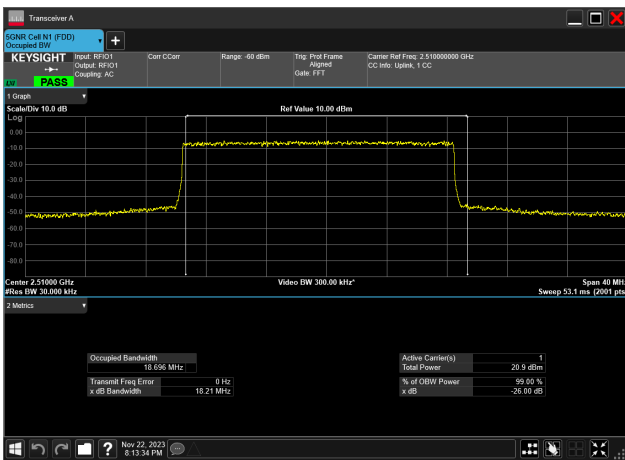

20MHz_15kHz_2510MHz_DFT-s-OFDM 64 QAM_RB100@
18.760 MHz

20MHz_15kHz_2510MHz_DFT-s-OFDM QPSK_RB100@0
18.696 MHz