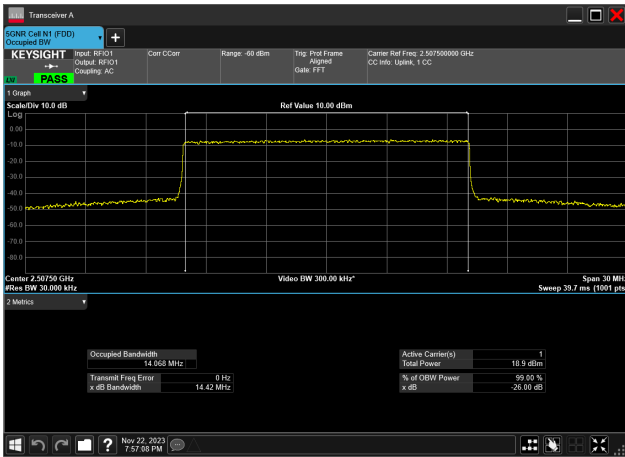

15MHz_15kHz_2507.5MHz_CP-OFDM 16 QAM_RB79@0
14.068 MHz