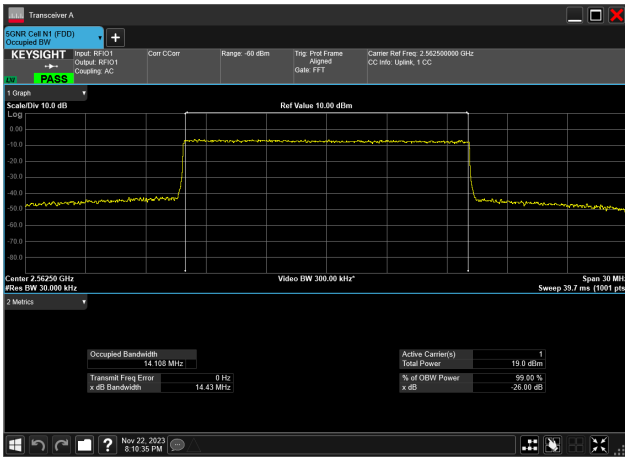

15MHz_15kHz_2562.5MHz_CP-OFDM 16 QAM_RB79@0
14.108 MHz