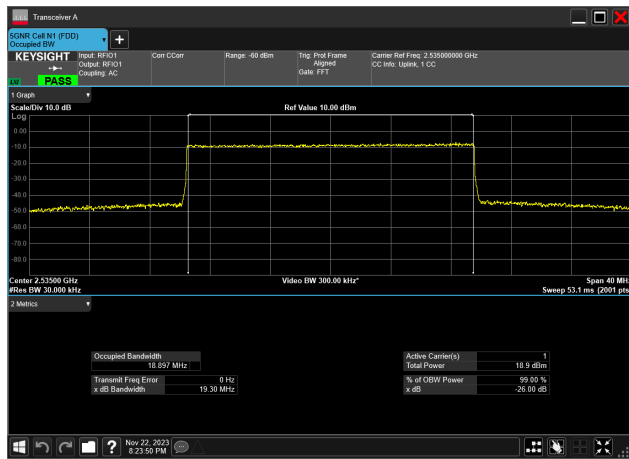

20MHz_15kHz_2535MHz_CP-OFDM 16 QAM_RB106@0
18.897 MHz