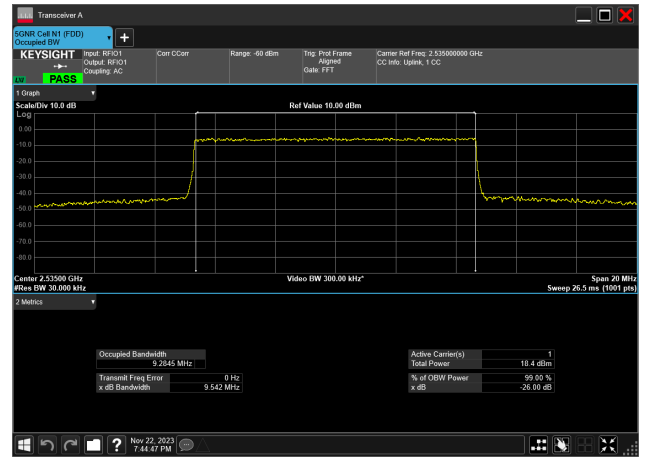

10MHz_15kHz_2535MHz_CP-OFDM 64 QAM_RB52@0
9.285 MHz