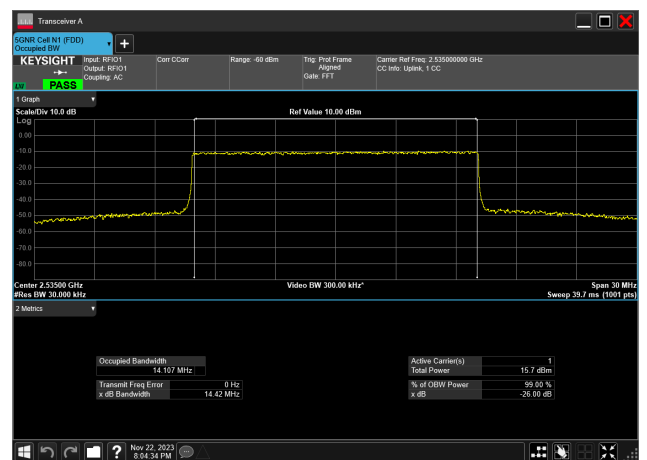

15MHz_15kHz_2562.5MHz_DFT-s-OFDM QPSK_RB75@0
14.041 MHz

15MHz_15kHz_2535MHz_CP-OFDM 256 QAM_RB79@0
14.107 MHz