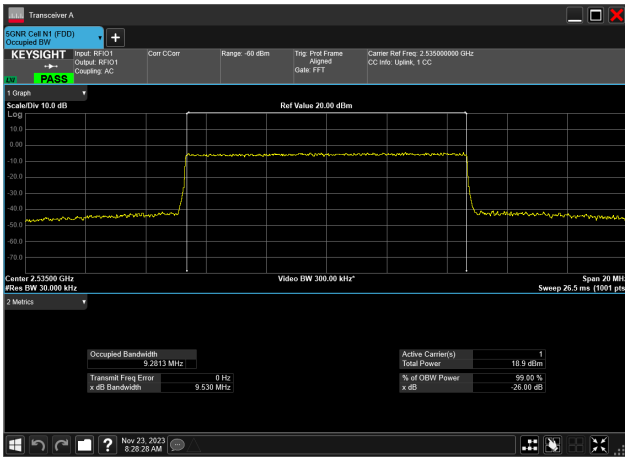

10MHz_15kHz_2535MHz_CP-OFDM 16 QAM_RB52@0
9.281 MHz