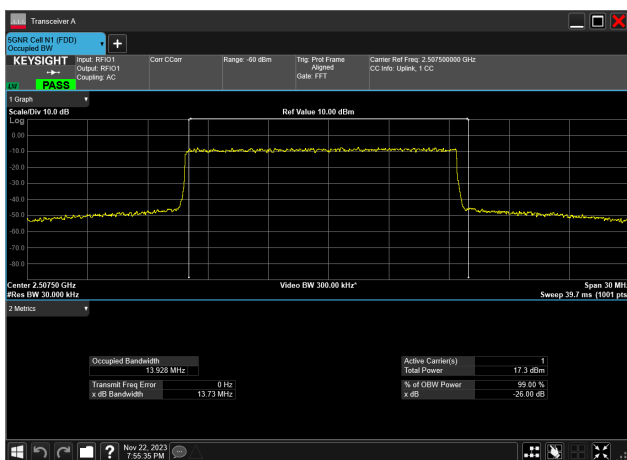

15MHz_15kHz_2507.5MHz_CP-OFDM 16 QAM_RB79@0
14.068 MHz

15MHz_15kHz_2507.5MHz_DFT-s-OFDM 256 QAM_RB75@0
13.928 MHz