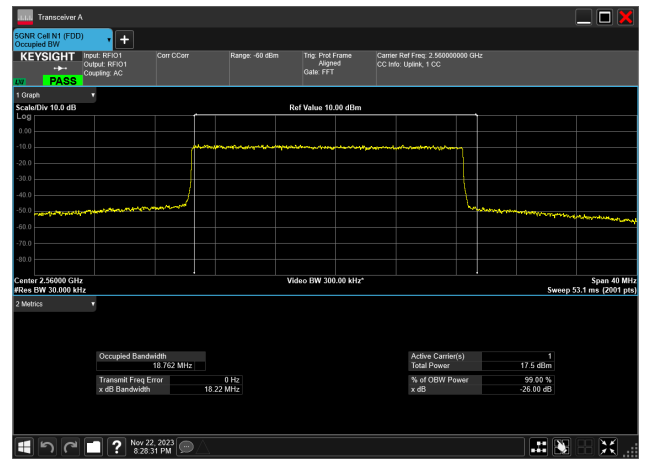

20MHz_15kHz_2560MHz_DFT-s-OFDM 256 QAM_RB100@
18.762 MHz