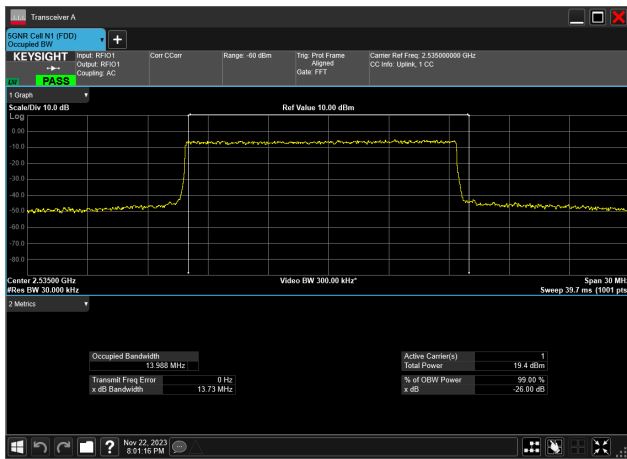

15MHz_15kHz_2535MHz_DFT-s-OFDM 64 QAM_RB75@0
13.988 MHz