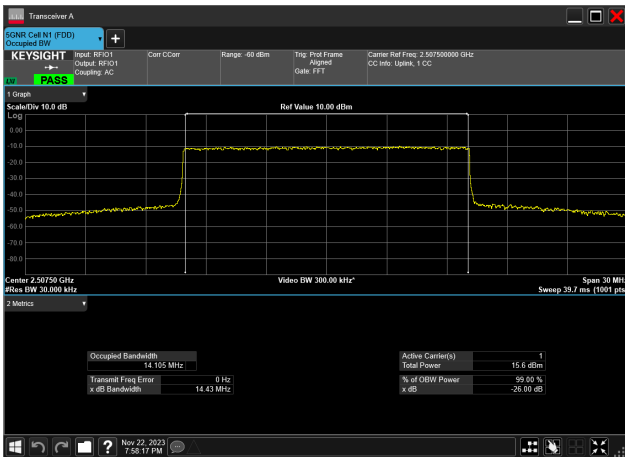

15MHz_15kHz_2507.5MHz_CP-OFDM 256 QAM_RB79@0
14.105 MHz