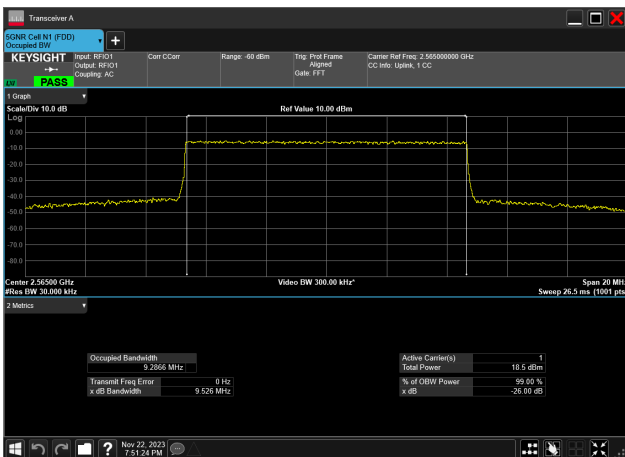

15MHz_15kHz_2507.5MHz_DFT-s-OFDM PI/2 BPSK_RB75@0
13.937 MHz

10MHz_15kHz_2565MHz_CP-OFDM 64 QAM_RB52@0
9.287 MHz