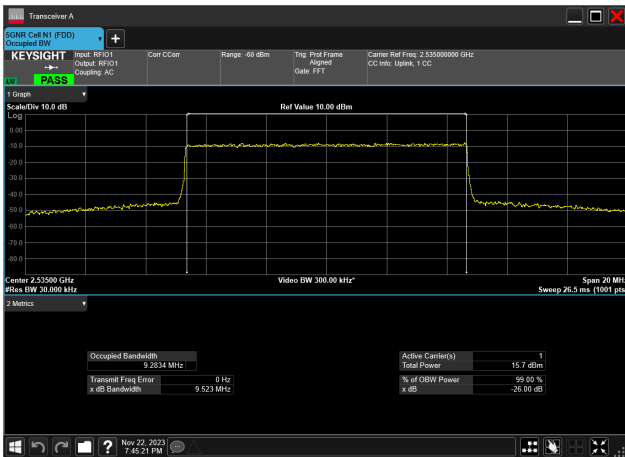

10MHz_15kHz_2535MHz_CP-OFDM 256 QAM_RB52@0
9.283 MHz