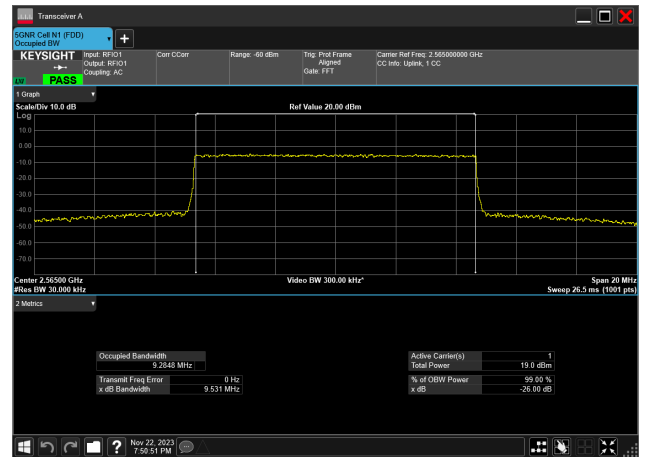

10MHz_15kHz_2565MHz_CP-OFDM 16 QAM_RB52@0
9.285 MHz