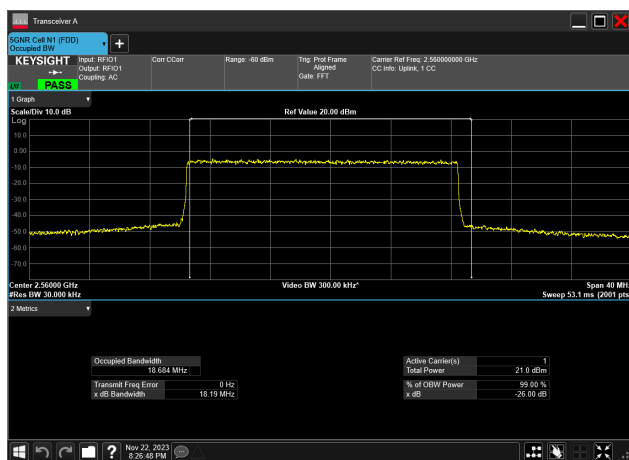

20MHz_15kHz_2560MHz_DFT-s-OFDM 64 QAM_RB100@
18.812 MHz

20MHz_15kHz_2560MHz_DFT-s-OFDM QPSK_RB100@0
18.684 MHz