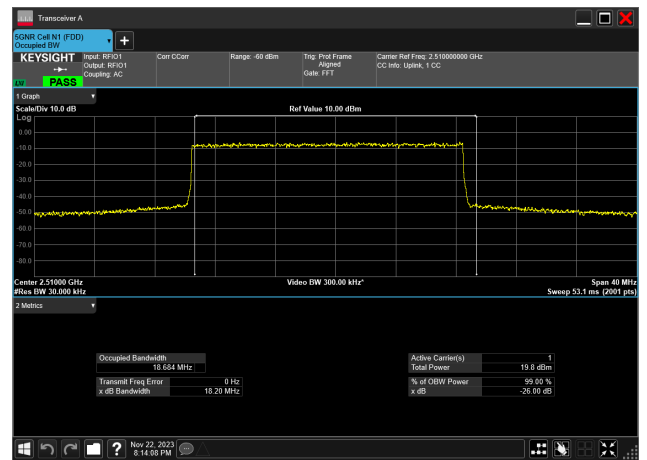

20MHz_15kHz_2510MHz_DFT-s-OFDM 256 QAM_RB100@
18.686 MHz

20MHz_15kHz_2510MHz_DFT-s-OFDM 16 QAM_RB100@0
18.684 MHz