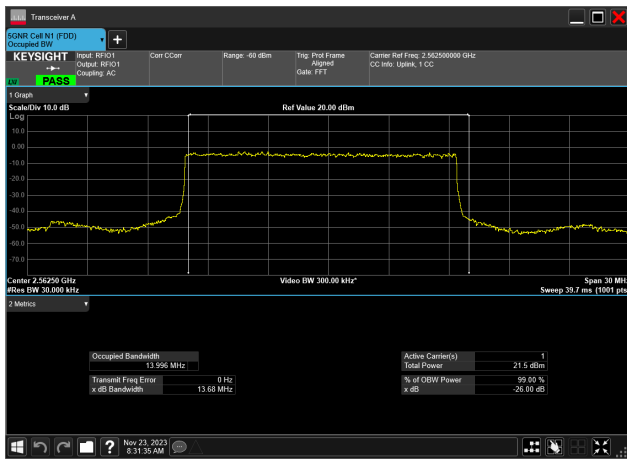

15MHz_15kHz_2562.5MHz_DFT-s-OFDM PI/2 BPSK_RB75@0
13.996 MHz