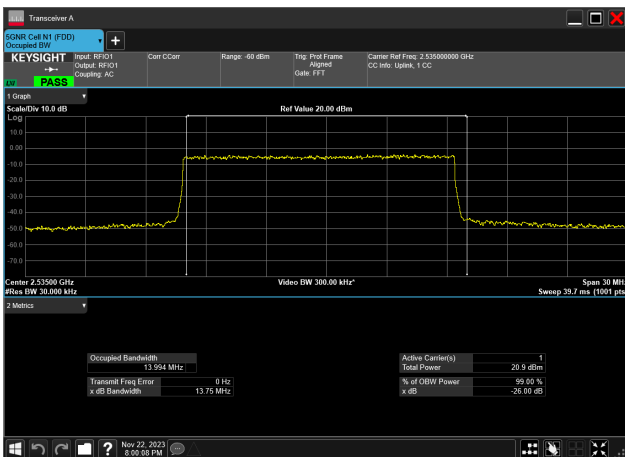

15MHz_15kHz_2535MHz_DFT-s-OFDM 64 QAM_RB75@0
13.988 MHz

15MHz_15kHz_2535MHz_DFT-s-OFDM QPSK_RB75@0
13.994 MHz