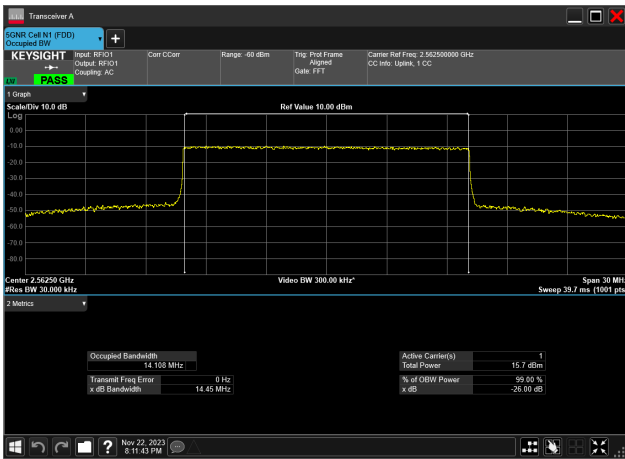

15MHz_15kHz_2562.5MHz_CP-OFDM 256 QAM_RB79@0
14.108 MHz