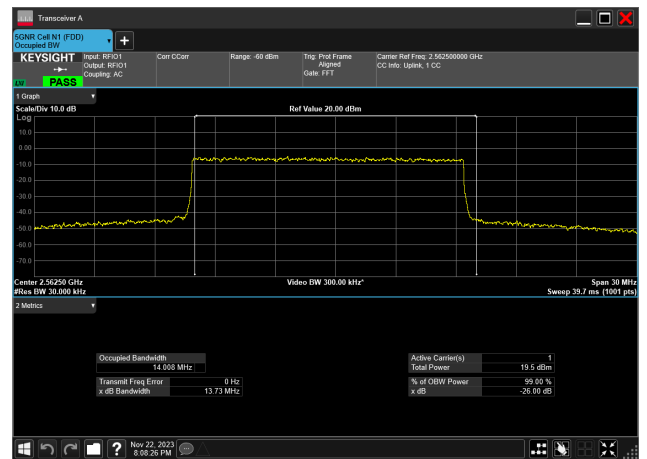

15MHz_15kHz_2562.5MHz_DFT-s-OFDM 64 QAM_RB75@0
14.008 MHz