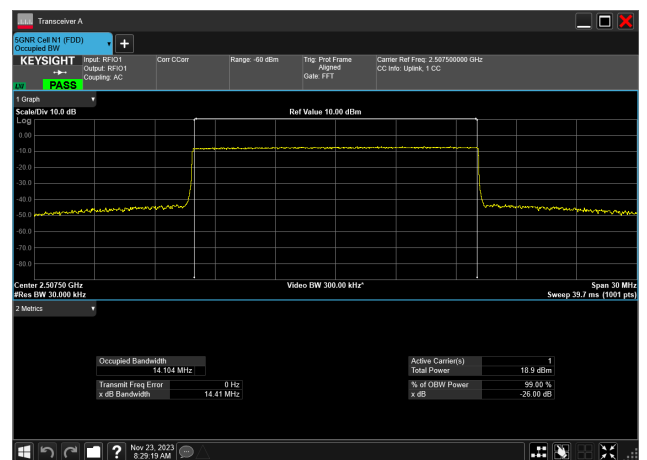

15MHz_15kHz_2507.5MHz_CP-OFDM 64 QAM_RB79@0
14.104 MHz

15MHz_15kHz_2507.5MHz_CP-OFDM QPSK_RB79@0
14.104 MHz