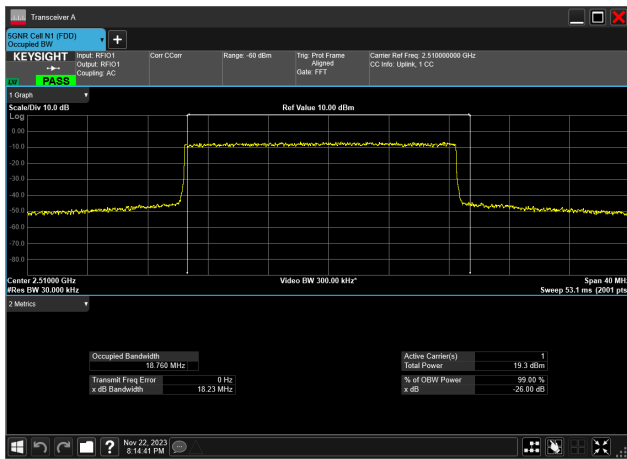

20MHz_15kHz_2510MHz_DFT-s-OFDM 64 QAM_RB100@
18.760 MHz