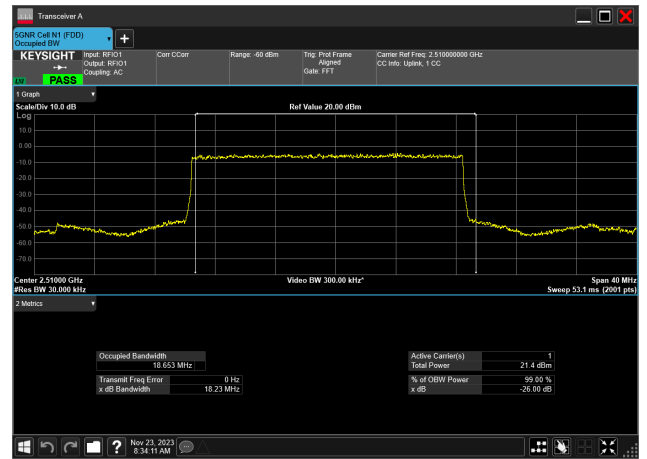

15MHz\_15kHz\_2562.5MHz\_CP-OFDM 16 QAM\_RB79@0  
14.108 MHz

15MHz\_15kHz\_2562.5MHz\_CP-OFDM 64 QAM\_RB79@0  
14.109 MHz

15MHz\_15kHz\_2562.5MHz\_CP-OFDM 256 QAM\_RB79@0  
14.108 MHz

20MHz\_15kHz\_2510MHz\_DFT-s-OFDM PI/2 BPSK\_RB100@0  
18.653 MHz