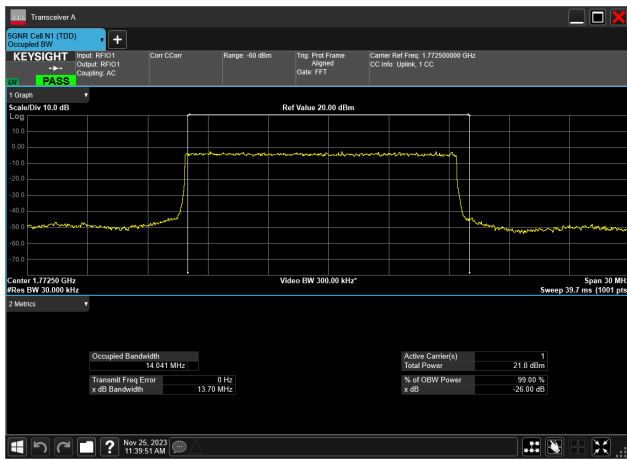

15MHz_15kHz_1772.5MHz_DFT-s-OFDM PI/2 BPSK_RB75@0
14.041 MHz