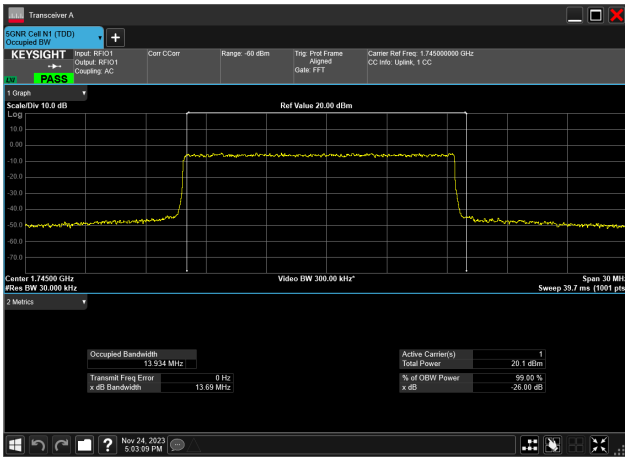

15MHz_15kHz_1745MHz_DFT-s-OFDM 64 QAM_RB75@0
13.934 MHz