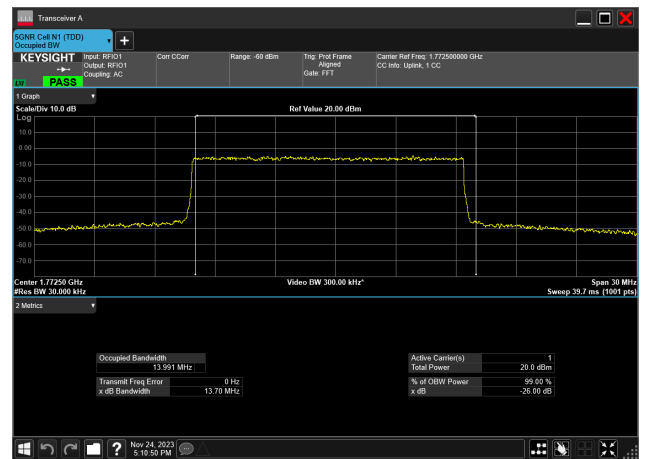

15MHz_15kHz_1772.5MHz_DFT-s-OFDM PI/2 BPSK_RB75@0
14.041 MHz

15MHz_15kHz_1772.5MHz_DFT-s-OFDM QPSK_RB75@0
14.002 MHz

15MHz_15kHz_1772.5MHz_DFT-s-OFDM 16 QAM_RB75@0
13.983 MHz

15MHz_15kHz_1772.5MHz_DFT-s-OFDM 64 QAM_RB75@0
13.991 MHz