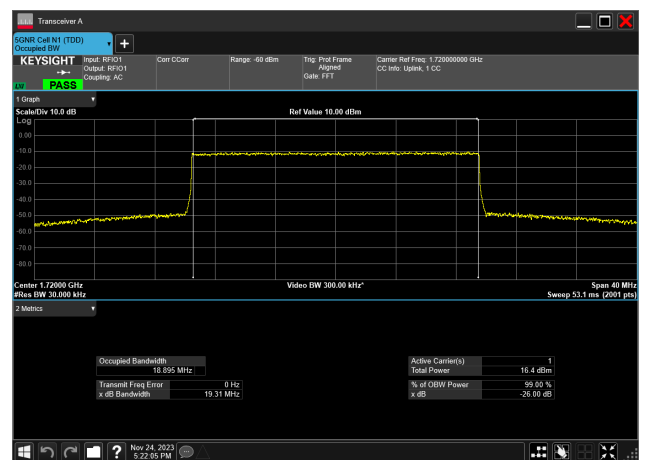

20MHz_15kHz_1720MHz_CP-OFDM 256 QAM_RB106@
18.895 MHz