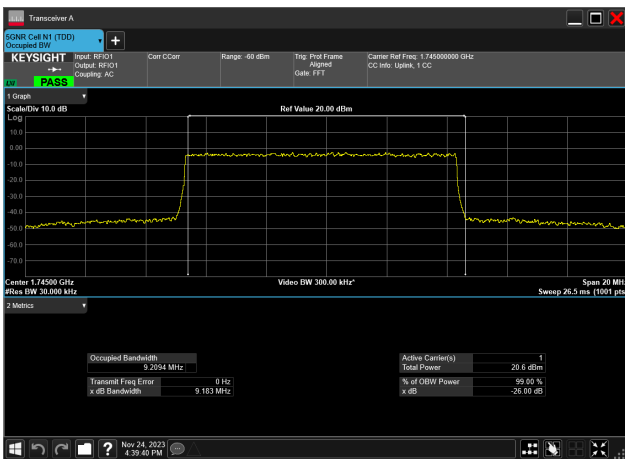

10MHz_15kHz_1745MHz_DFT-s-OFDM 16 QAM_RB50@0
9.209 MHz