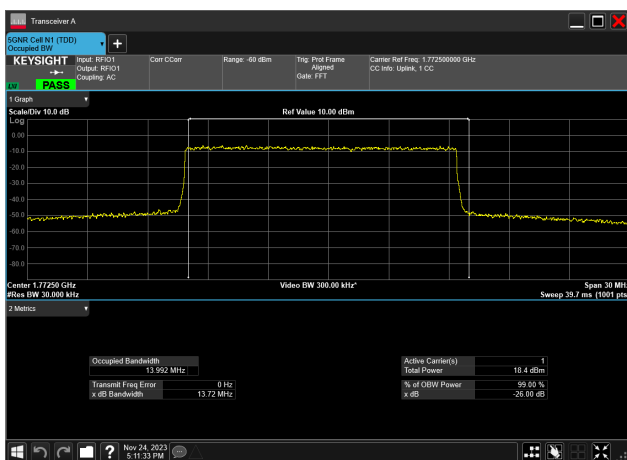

15MHz_15kHz_1772.5MHz_DFT-s-OFDM 256 QAM_RB75@0
13.992 MHz