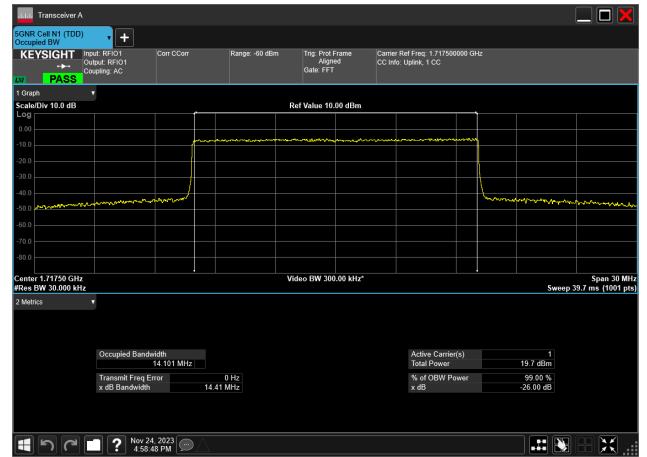

15MHz_15kHz_1717.5MHz_CP-OFDM 64 QAM_RB79@0
14.101 MHz