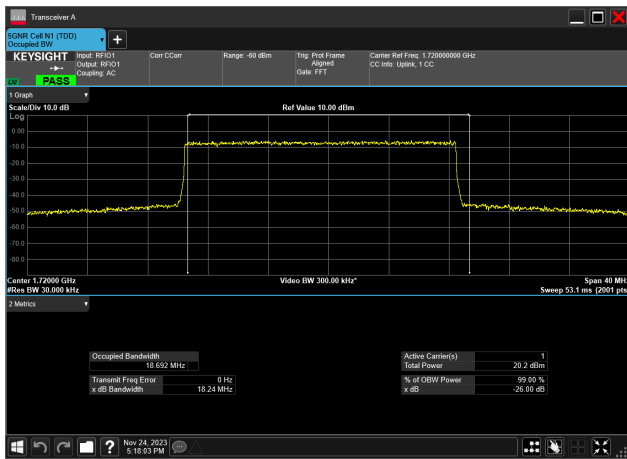

20MHz_15kHz_1720MHz_DFT-s-OFDM 64 QAM_RB100@
18.692 MHz