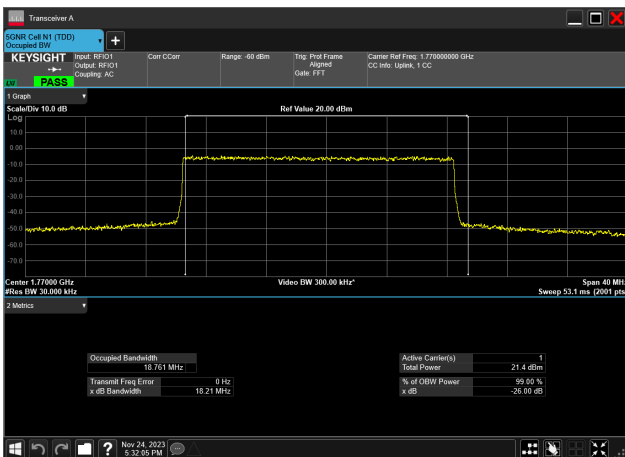

20MHz_15kHz_1770MHz_DFT-s-OFDM QPSK_RB100@0
18.761 MHz