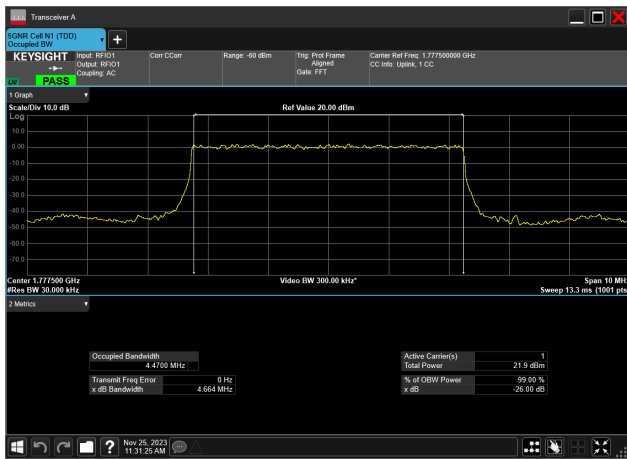

5MHz_15kHz_1777.5MHz_DFT-s-OFDM PI/2 BPSK_RB25@0
4.470 MHz