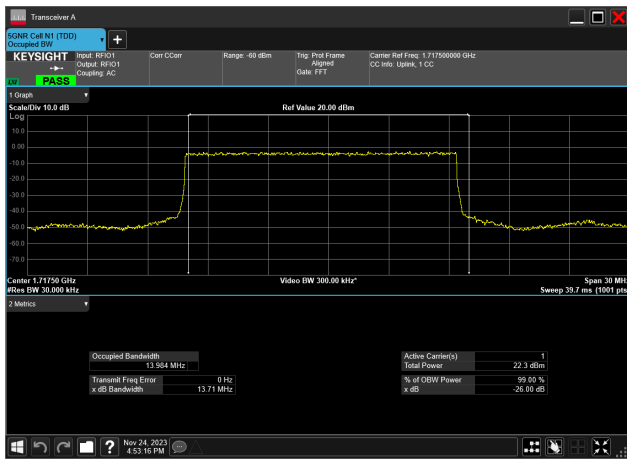

15MHz_15kHz_1717.5MHz_DFT-s-OFDM PI/2 BPSK_RB75@0
13.984 MHz