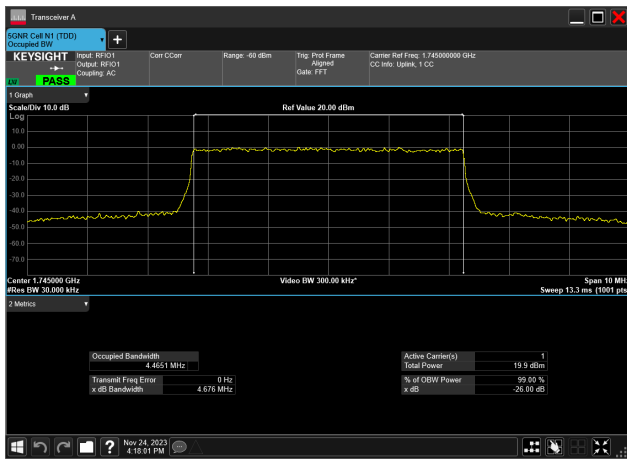

5MHz_15kHz_1745MHz_DFT-s-OFDM 64 QAM_RB25@0
4.465 MHz