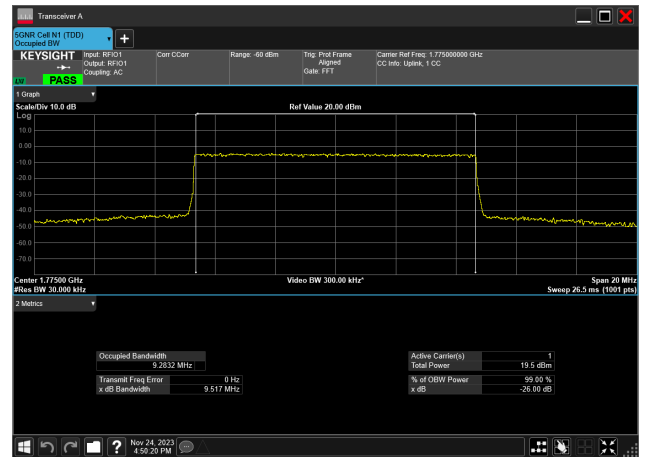

10MHz_15kHz_1775MHz_DFT-s-OFDM 64 QAM_RB50@0
9.217 MHz

10MHz_15kHz_1775MHz_DFT-s-OFDM 256 QAM_RB50@0
9.209 MHz

10MHz_15kHz_1775MHz_CP-OFDM QPSK_RB52@0
9.284 MHz

10MHz_15kHz_1775MHz_CP-OFDM 16 QAM_RB52@0
9.283 MHz