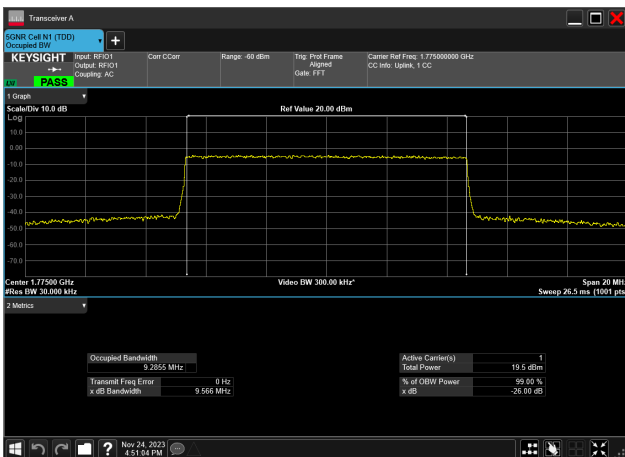

10MHz_15kHz_1775MHz_CP-OFDM 64 QAM_RB52@0
9.285 MHz