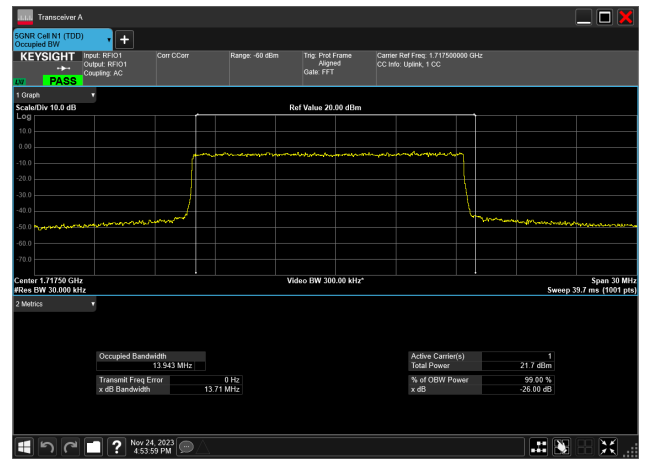

10MHz_15kHz_1775MHz_CP-OFDM 64 QAM_RB52@0
9.285 MHz

10MHz_15kHz_1775MHz_CP-OFDM 256 QAM_RB52@0
9.289 MHz

15MHz_15kHz_1717.5MHz_DFT-s-OFDM PI/2 BPSK_RB75@0
13.984 MHz

15MHz_15kHz_1717.5MHz_DFT-s-OFDM QPSK_RB75@0
13.943 MHz