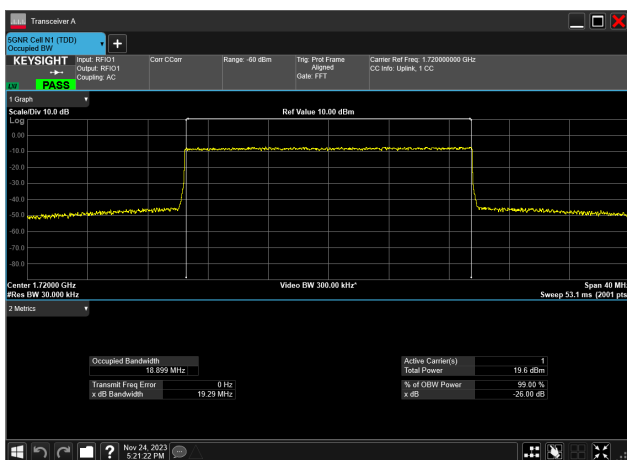

20MHz_15kHz_1720MHz_CP-OFDM 64 QAM_RB106@
18.899 MHz