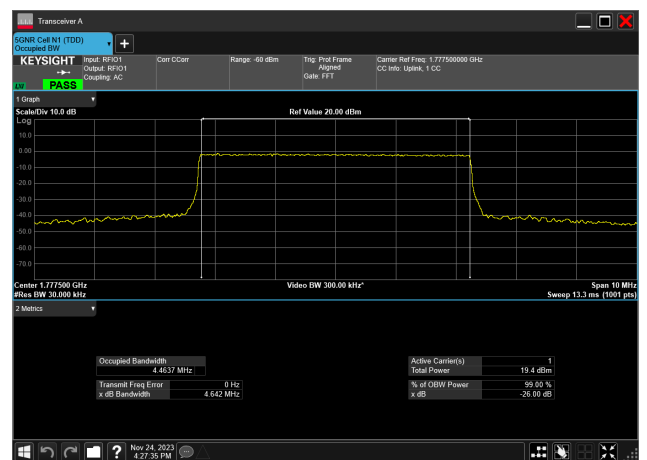

5MHz_15kHz_1777.5MHz_DFT-s-OFDM 16 QAM_RB25@0
4.463 MHz

5MHz_15kHz_1777.5MHz_DFT-s-OFDM 64 QAM_RB25@0
4.463 MHz

5MHz_15kHz_1777.5MHz_DFT-s-OFDM 256 QAM_RB25@0
4.465 MHz

5MHz_15kHz_1777.5MHz_CP-OFDM QPSK_RB25@0
4.464 MHz