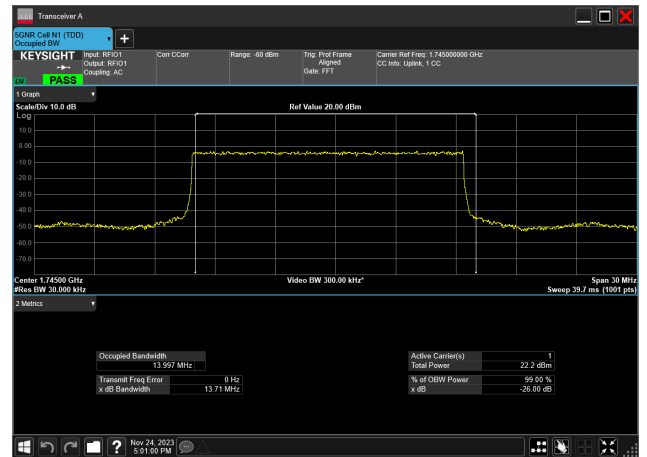

15MHz_15kHz_1717.5MHz_CP-OFDM 16 QAM_RB79@0
14.069 MHz

15MHz_15kHz_1717.5MHz_CP-OFDM 64 QAM_RB79@0
14.101 MHz

15MHz_15kHz_1717.5MHz_CP-OFDM 256 QAM_RB79@0
14.106 MHz

15MHz_15kHz_1745MHz_DFT-s-OFDM PI/2 BPSK_RB75@0
13.997 MHz