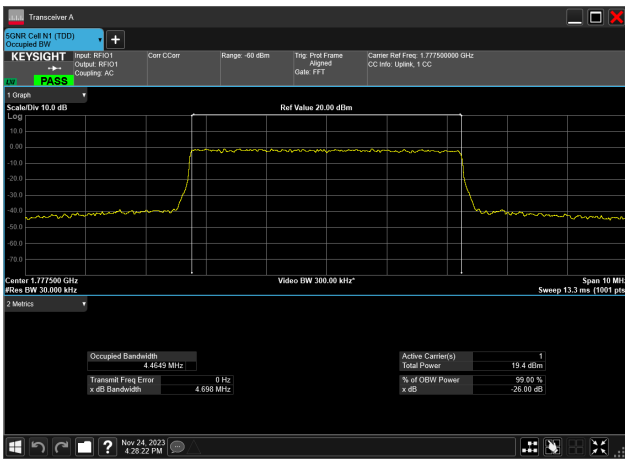

5MHz_15kHz_1777.5MHz_CP-OFDM 16 QAM_RB25@0
4.465 MHz