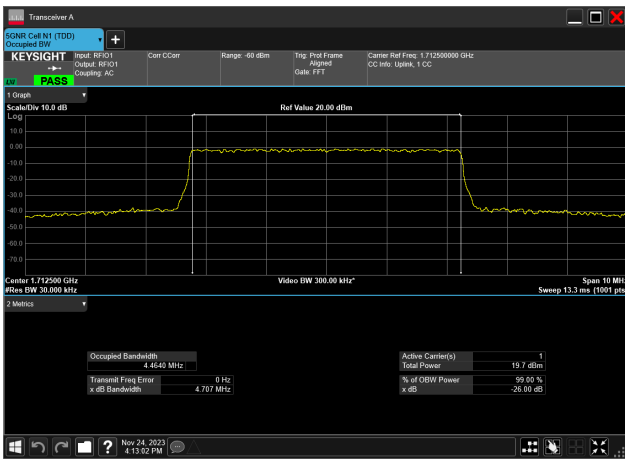

5MHz_15kHz_1712.5MHz_CP-OFDM 16 QAM_RB25@0
4.464 MHz