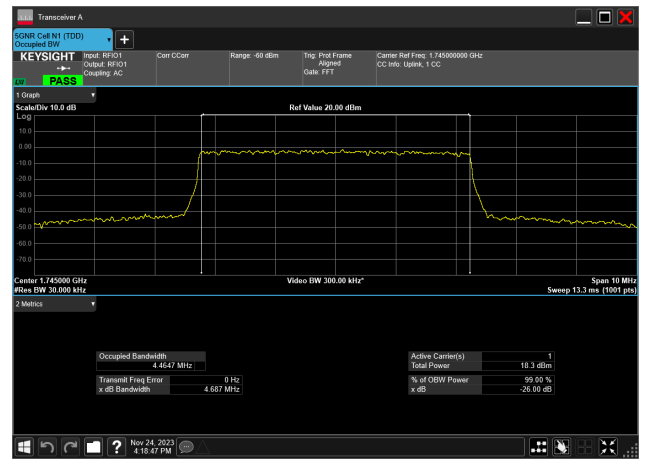

5MHz_15kHz_1745MHz_DFT-s-OFDM 256 QAM_RB25@0
4.465 MHz