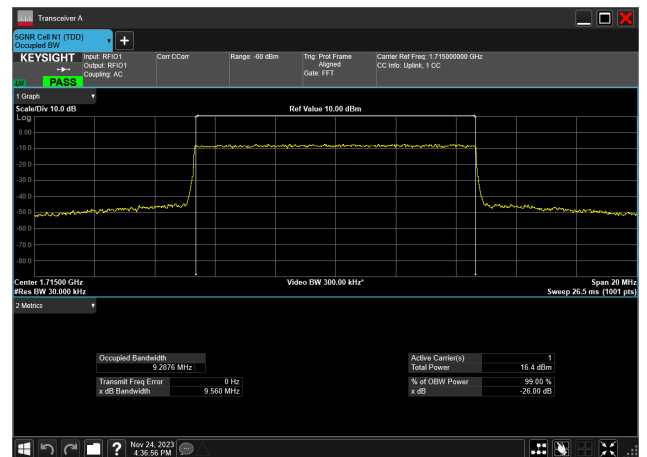

10MHz_15kHz_1715MHz_CP-OFDM QPSK_RB52@0
9.283 MHz

10MHz_15kHz_1715MHz_CP-OFDM 16 QAM_RB52@0
9.260 MHz

10MHz_15kHz_1715MHz_CP-OFDM 64 QAM_RB52@0
9.284 MHz

10MHz_15kHz_1715MHz_CP-OFDM 256 QAM_RB52@0
9.288 MHz