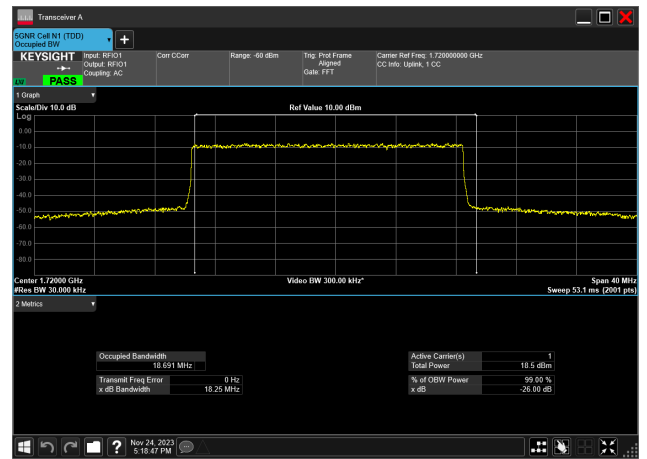

20MHz_15kHz_1720MHz_DFT-s-OFDM 256 QAM_RB100@
18.691 MHz