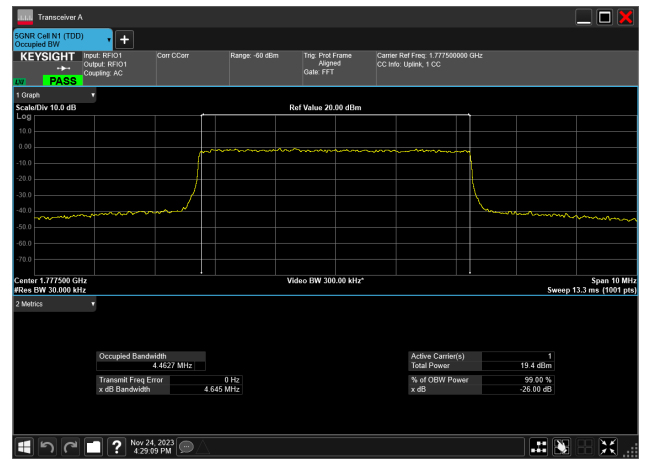

5MHz_15kHz_1777.5MHz_CP-OFDM 64 QAM_RB25@0
4.463 MHz