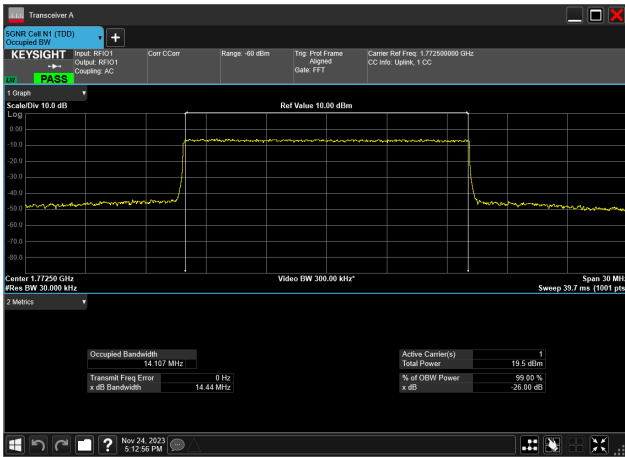

15MHz_15kHz_1772.5MHz_CP-OFDM 16 QAM_RB79@0
14.107 MHz