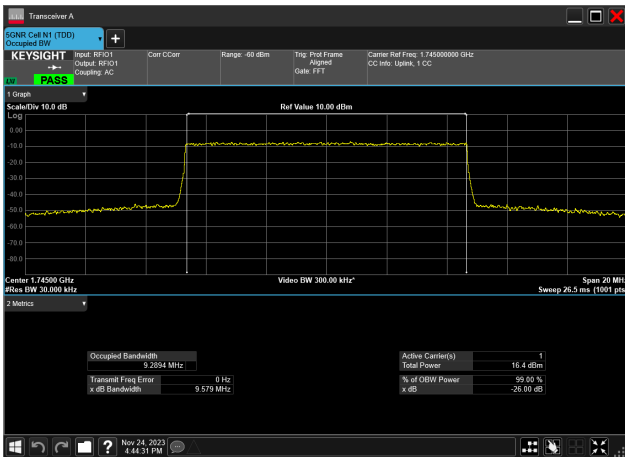

10MHz_15kHz_1745MHz_CP-OFDM 256 QAM_RB52@0
9.289 MHz