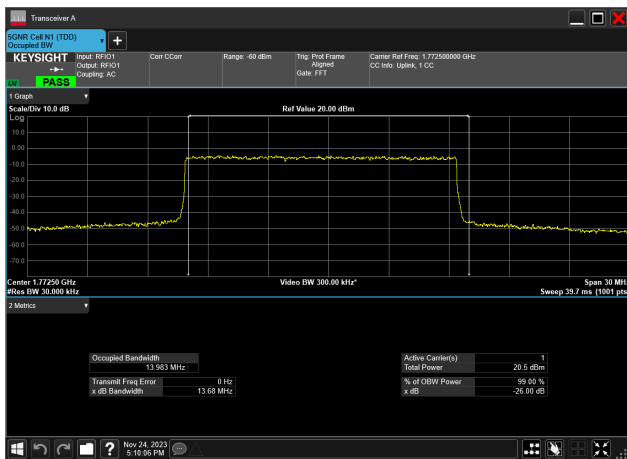

15MHz_15kHz_1772.5MHz_DFT-s-OFDM 16 QAM_RB75@0
13.983 MHz