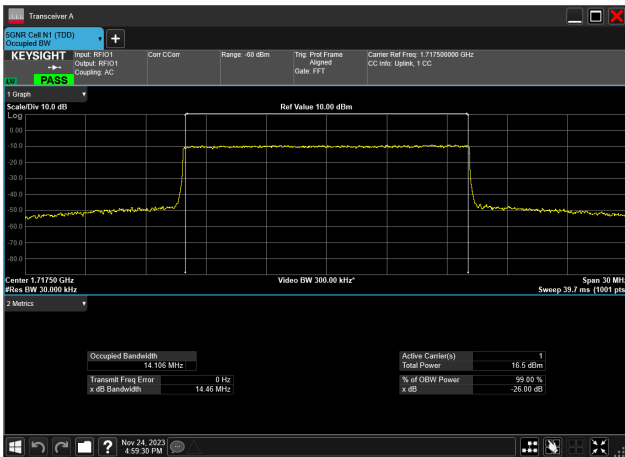

15MHz_15kHz_1717.5MHz_CP-OFDM 256 QAM_RB79@0
14.106 MHz