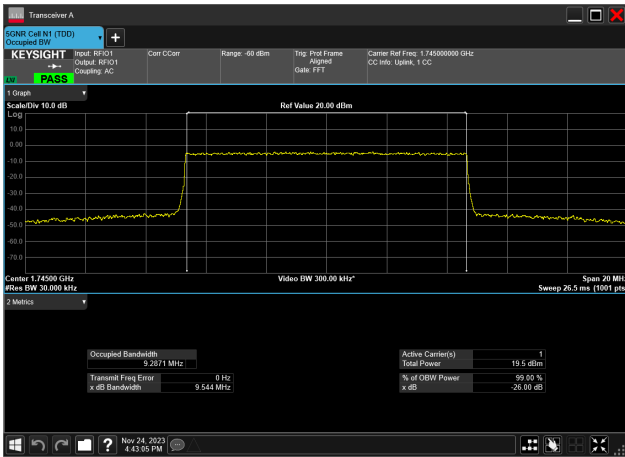

10MHz_15kHz_1745MHz_CP-OFDM 16 QAM_RB52@0
9.287 MHz