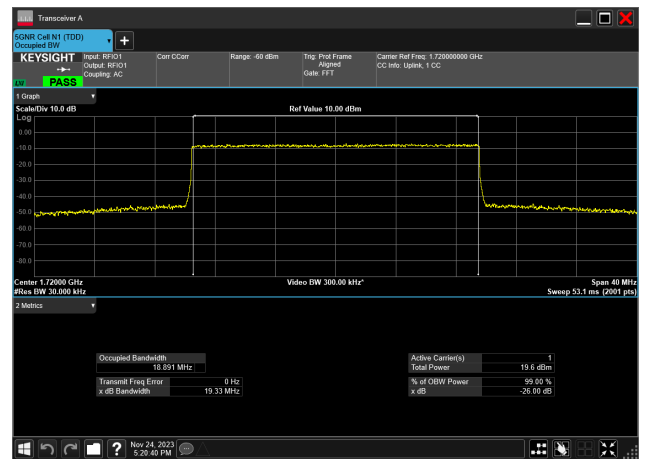

20MHz_15kHz_1720MHz_DFT-s-OFDM 64 QAM_RB100@
18.692 MHz

20MHz_15kHz_1720MHz_DFT-s-OFDM 256 QAM_RB100@
18.691 MHz

20MHz_15kHz_1720MHz_CP-OFDM QPSK_RB106@
18.894 MHz

20MHz_15kHz_1720MHz_CP-OFDM 16 QAM_RB106@
18.891 MHz