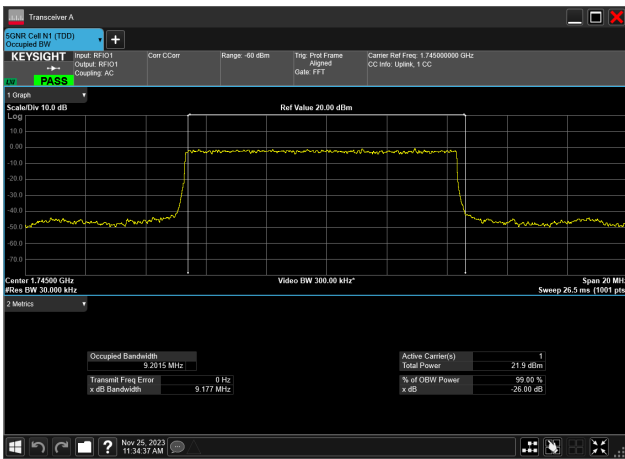

10MHz_15kHz_1745MHz_DFT-s-OFDM PI/2 BPSK_RB50@0
9.201 MHz