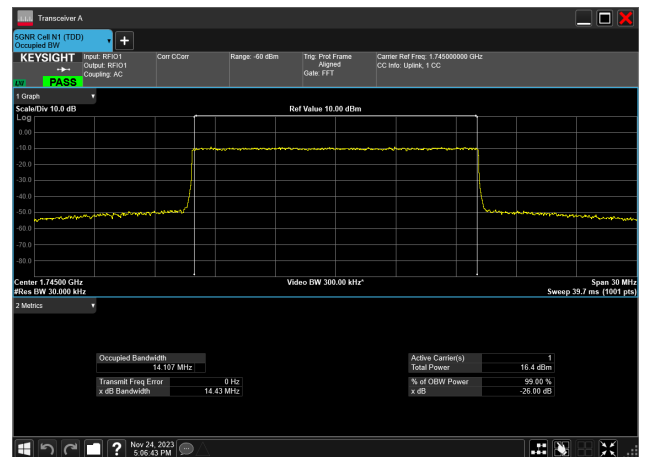

15MHz_15kHz_1745MHz_CP-OFDM QPSK_RB79@0
14.107 MHz

15MHz_15kHz_1745MHz_CP-OFDM 16 QAM_RB79@0
14.107 MHz

15MHz_15kHz_1745MHz_CP-OFDM 64 QAM_RB79@0
14.103 MHz

15MHz_15kHz_1745MHz_CP-OFDM 256 QAM_RB79@0
14.107 MHz