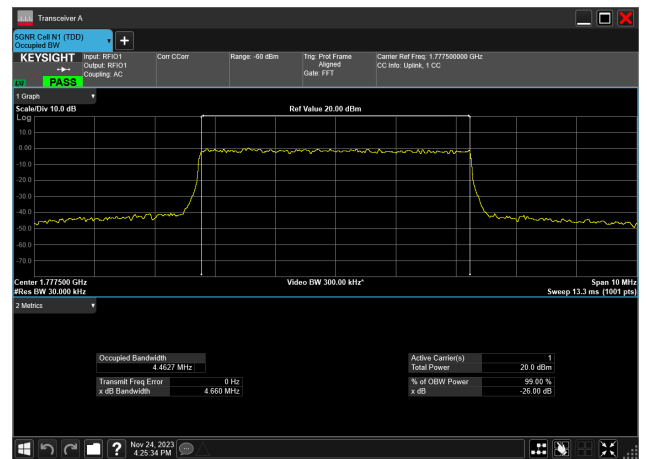

5MHz_15kHz_1777.5MHz_DFT-s-OFDM 64 QAM_RB25@0
4.463 MHz