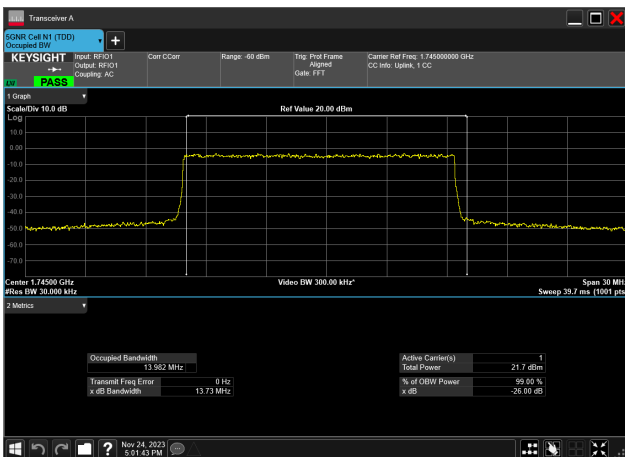

15MHz_15kHz_1745MHz_DFT-s-OFDM QPSK_RB75@0
13.982 MHz