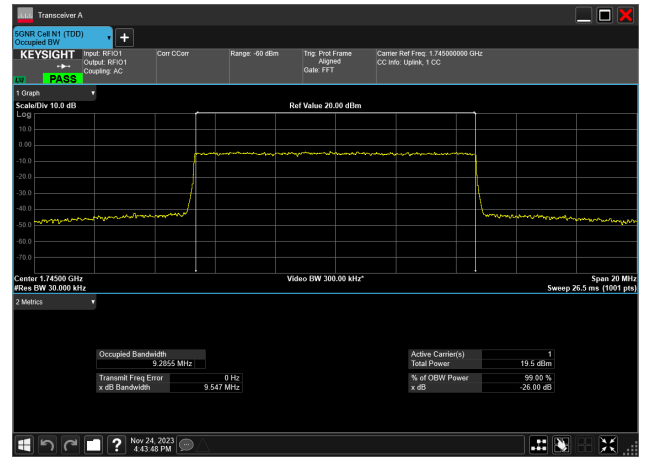

10MHz_15kHz_1745MHz_DFT-s-OFDM 256 QAM_RB50@0
9.208 MHz

10MHz_15kHz_1745MHz_CP-OFDM QPSK_RB52@0
9.285 MHz

10MHz_15kHz_1745MHz_CP-OFDM 16 QAM_RB52@0
9.287 MHz

10MHz_15kHz_1745MHz_CP-OFDM 64 QAM_RB52@0
9.286 MHz