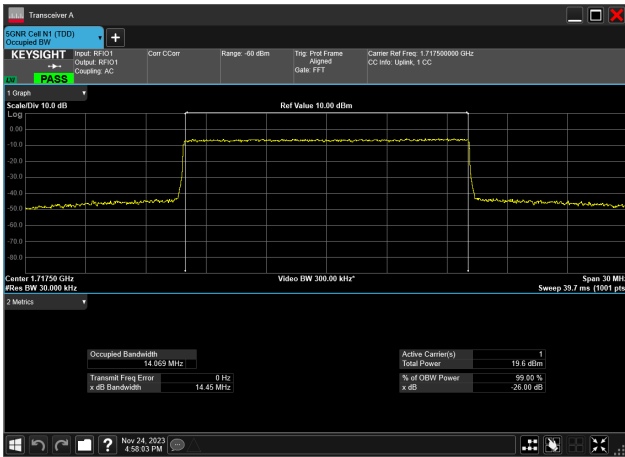

15MHz_15kHz_1717.5MHz_CP-OFDM 16 QAM_RB79@0
14.069 MHz