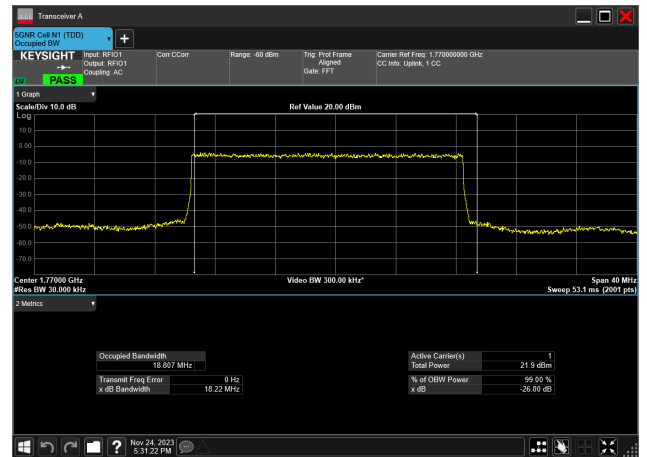

20MHz_15kHz_1745MHz_CP-OFDM 16 QAM_RB106@0
18.893 MHz

20MHz_15kHz_1745MHz_CP-OFDM 64 QAM_RB106@0
18.896 MHz

20MHz_15kHz_1745MHz_CP-OFDM 256 QAM_RB106@0
18.899 MHz

20MHz_15kHz_1770MHz_DFT-s-OFDM PI/2 BPSK_RB100@0
18.807 MHz