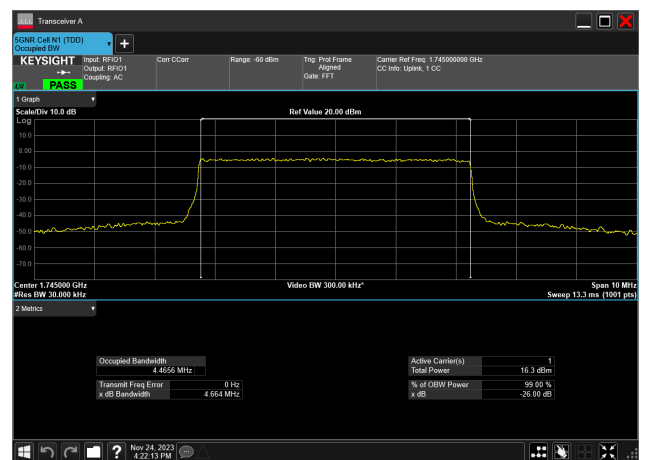

5MHz_15kHz_1745MHz_CP-OFDM 256 QAM_RB25@0
4.466 MHz