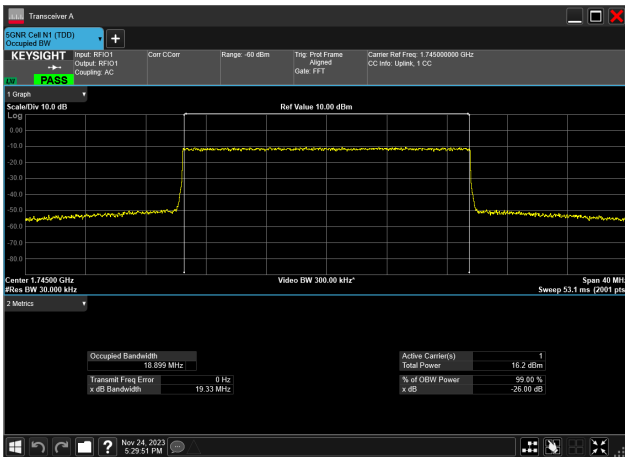

20MHz_15kHz_1745MHz_CP-OFDM 256 QAM_RB106@0
18.899 MHz