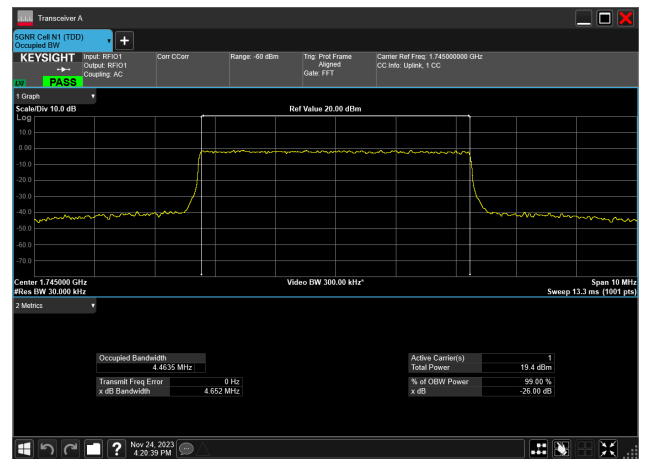

5MHz_15kHz_1745MHz_DFT-s-OFDM 64 QAM_RB25@0
4.465 MHz

5MHz_15kHz_1745MHz_DFT-s-OFDM 256 QAM_RB25@0
4.465 MHz

5MHz_15kHz_1745MHz_CP-OFDM QPSK_RB25@0
4.463 MHz

5MHz_15kHz_1745MHz_CP-OFDM 16 QAM_RB25@0
4.463 MHz