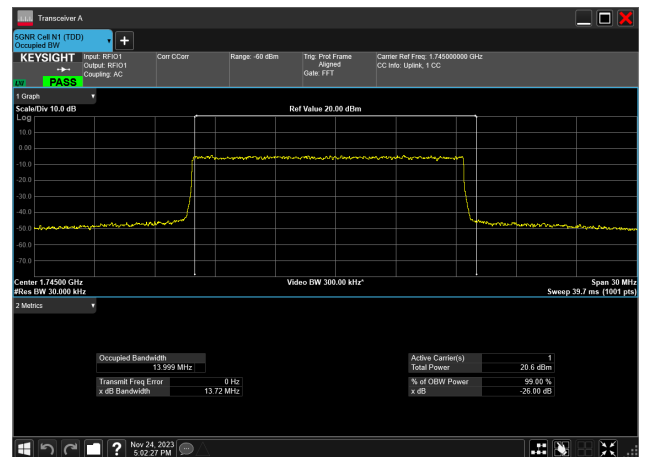

15MHz_15kHz_1745MHz_DFT-s-OFDM 16 QAM_RB75@0
13.999 MHz