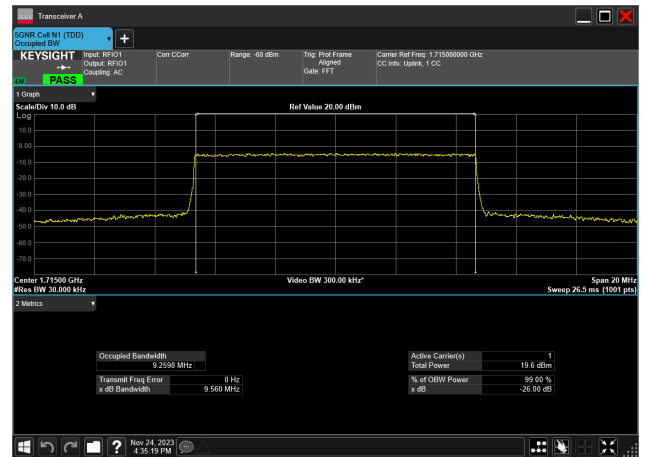

10MHz_15kHz_1715MHz_CP-OFDM 16 QAM_RB52@0
9.260 MHz