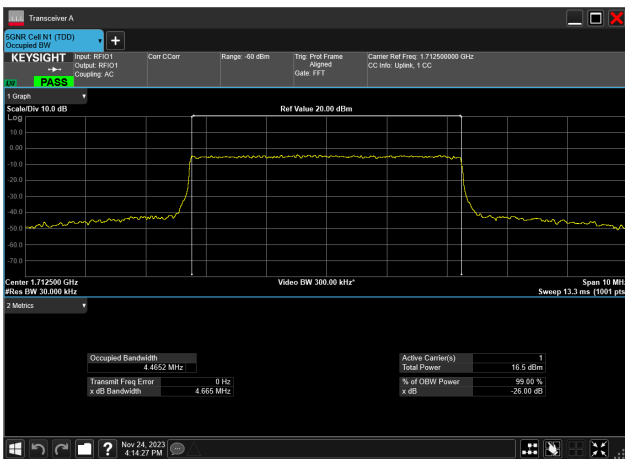

5MHz_15kHz_1712.5MHz_CP-OFDM 256 QAM_RB25@0
4.465 MHz