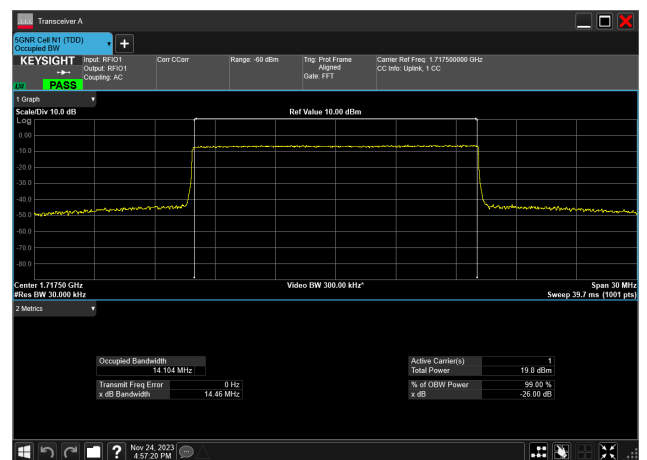

15MHz_15kHz_1717.5MHz_DFT-s-OFDM 16 QAM_RB75@0
13.989 MHz

15MHz_15kHz_1717.5MHz_DFT-s-OFDM 64 QAM_RB75@0
13.926 MHz

15MHz_15kHz_1717.5MHz_DFT-s-OFDM 256 QAM_RB75@0
13.933 MHz

15MHz_15kHz_1717.5MHz_CP-OFDM QPSK_RB79@0
14.104 MHz