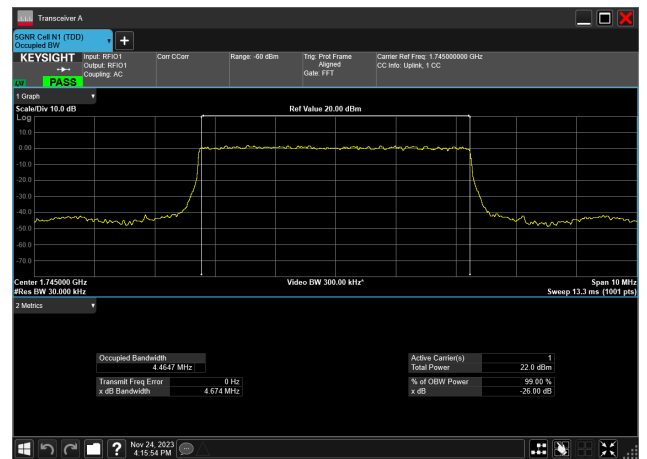

5MHz_15kHz_1745MHz_DFT-s-OFDM PI/2 BPSK_RB25@0
4.465 MHz