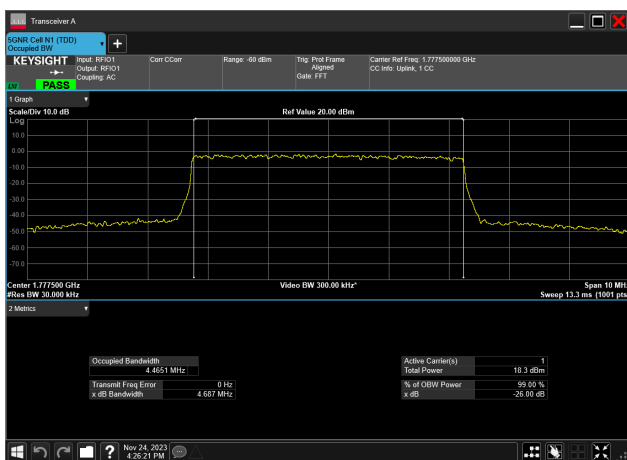

5MHz_15kHz_1777.5MHz_DFT-s-OFDM 256 QAM_RB25@0
4.465 MHz