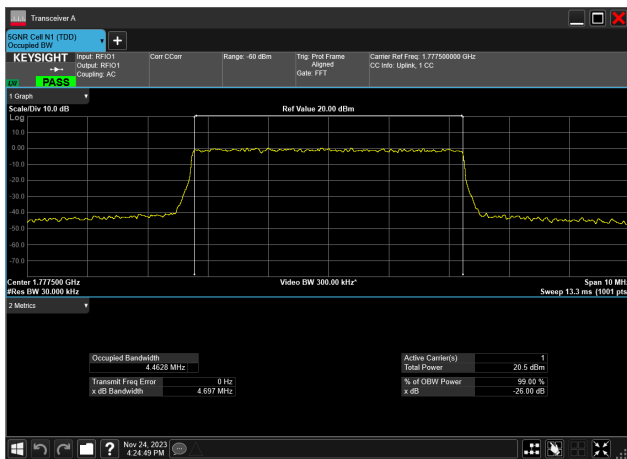

5MHz_15kHz_1777.5MHz_DFT-s-OFDM 16 QAM_RB25@0
4.463 MHz