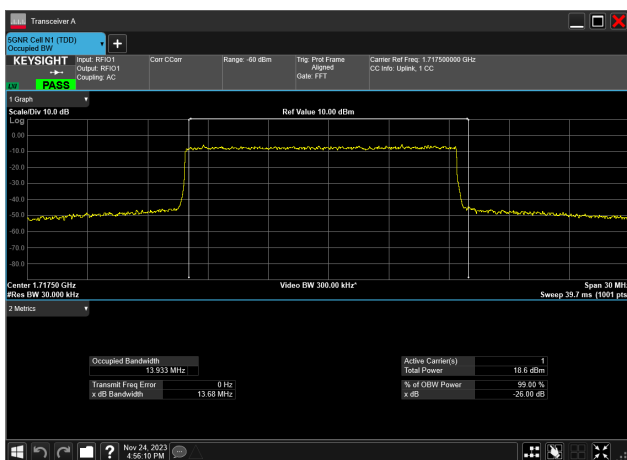

15MHz_15kHz_1717.5MHz_DFT-s-OFDM 256 QAM_RB75@0
13.933 MHz