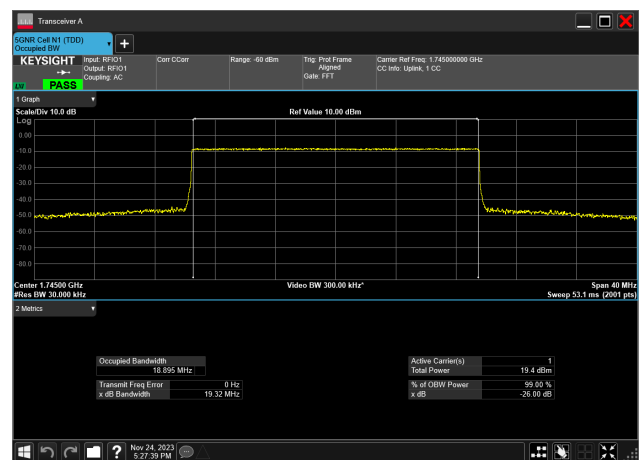

20MHz_15kHz_1745MHz_DFT-s-OFDM 16 QAM_RB100@0
18.735 MHz

20MHz_15kHz_1745MHz_DFT-s-OFDM 64 QAM_RB100@0
18.725 MHz

20MHz_15kHz_1745MHz_DFT-s-OFDM 256 QAM_RB100@0
18.723 MHz

20MHz_15kHz_1745MHz_CP-OFDM QPSK_RB106@0
18.895 MHz