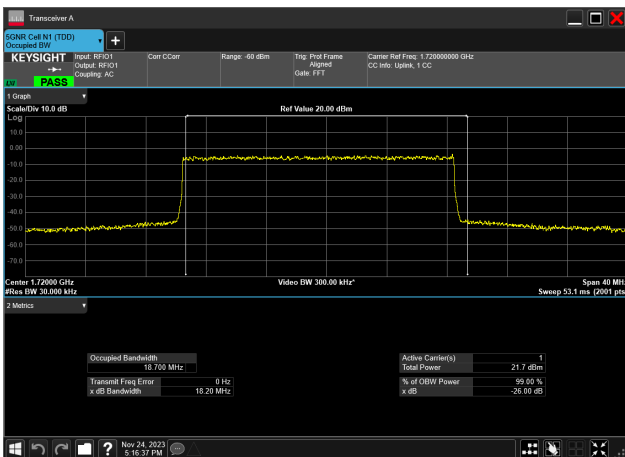

20MHz_15kHz_1720MHz_DFT-s-OFDM QPSK_RB100@0
18.700 MHz