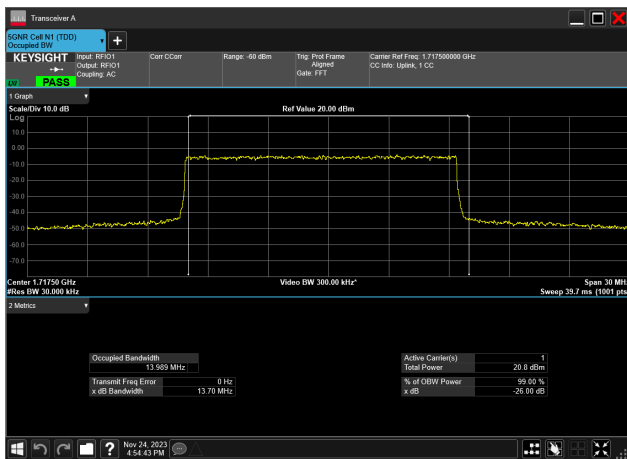

15MHz_15kHz_1717.5MHz_DFT-s-OFDM 16 QAM_RB75@0
13.989 MHz