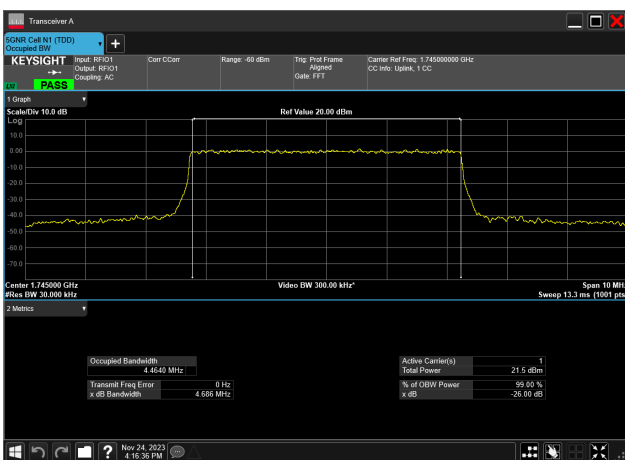

5MHz_15kHz_1745MHz_DFT-s-OFDM QPSK_RB25@0
4.464 MHz