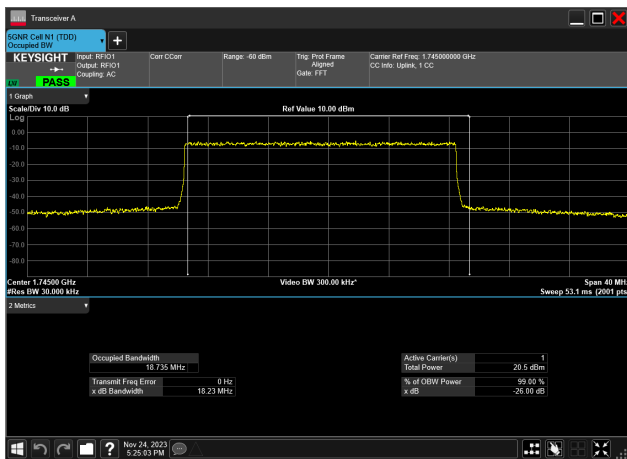

20MHz_15kHz_1745MHz_DFT-s-OFDM 16 QAM_RB100@0
18.735 MHz