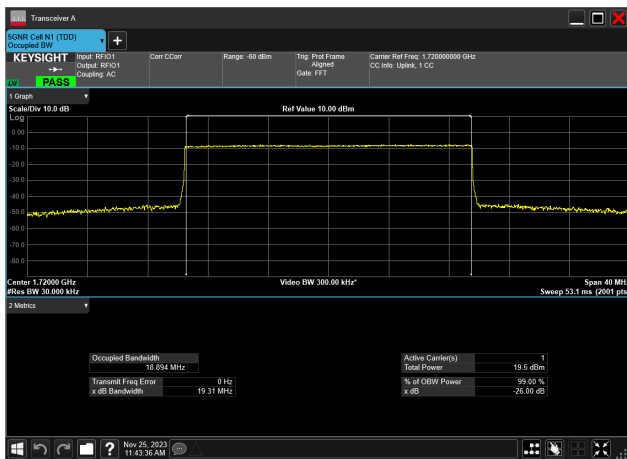

20MHz_15kHz_1720MHz_CP-OFDM QPSK_RB106@
18.894 MHz