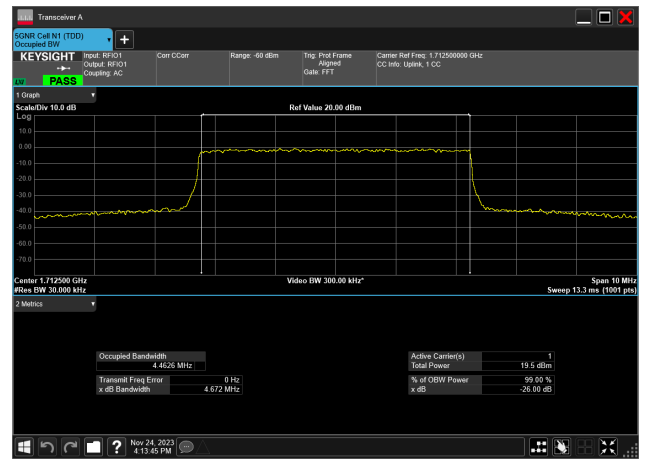

5MHz_15kHz_1712.5MHz_DFT-s-OFDM 256 QAM_RB25@0
4.464 MHz

5MHz_15kHz_1712.5MHz_CP-OFDM QPSK_RB25@0
4.463 MHz

5MHz_15kHz_1712.5MHz_CP-OFDM 16 QAM_RB25@0
4.464 MHz

5MHz_15kHz_1712.5MHz_CP-OFDM 64 QAM_RB25@0
4.463 MHz