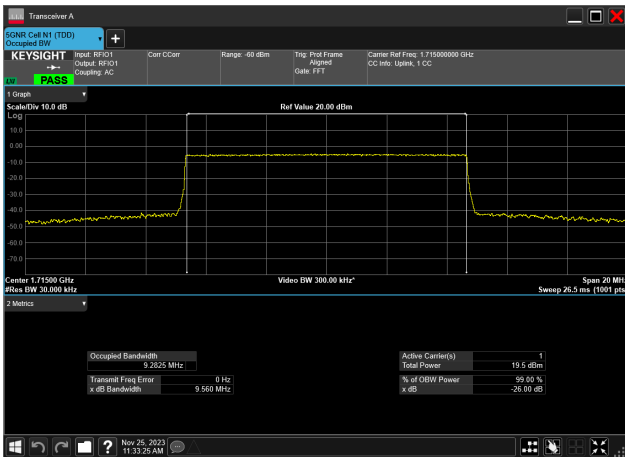

10MHz_15kHz_1715MHz_CP-OFDM QPSK_RB52@0
9.283 MHz