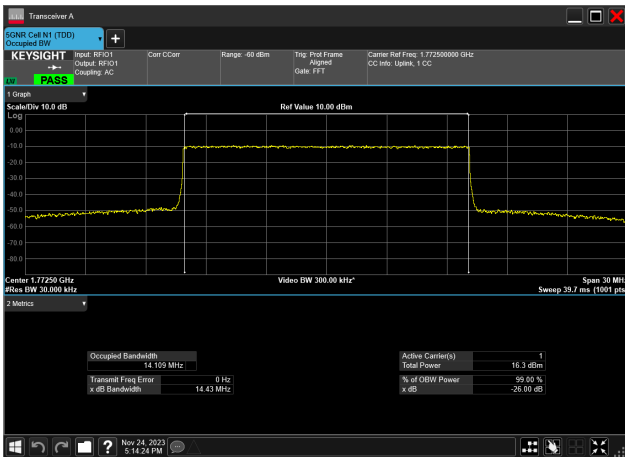

15MHz_15kHz_1772.5MHz_CP-OFDM 256 QAM_RB79@0
14.109 MHz