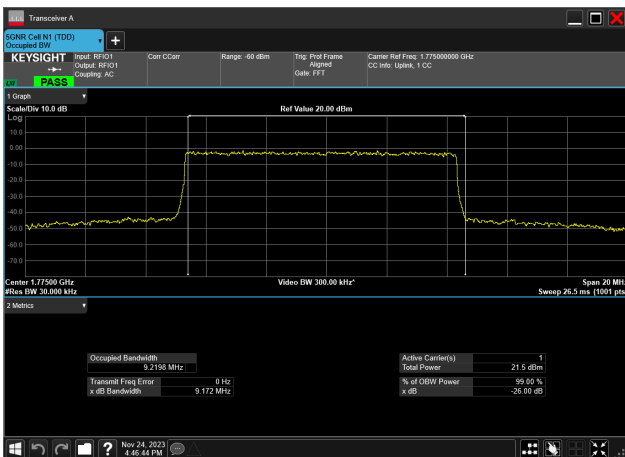

10MHz_15kHz_1775MHz_DFT-s-OFDM QPSK_RB50@0
9.220 MHz