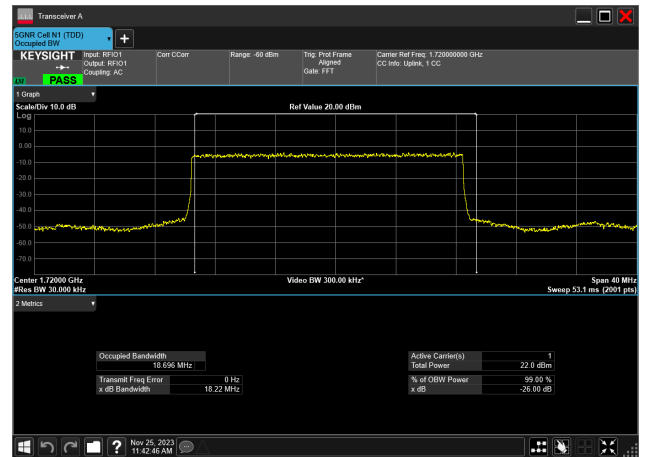

20MHz_15kHz_1720MHz_DFT-s-OFDM PI/2 BPSK_RB100@0
18.696 MHz