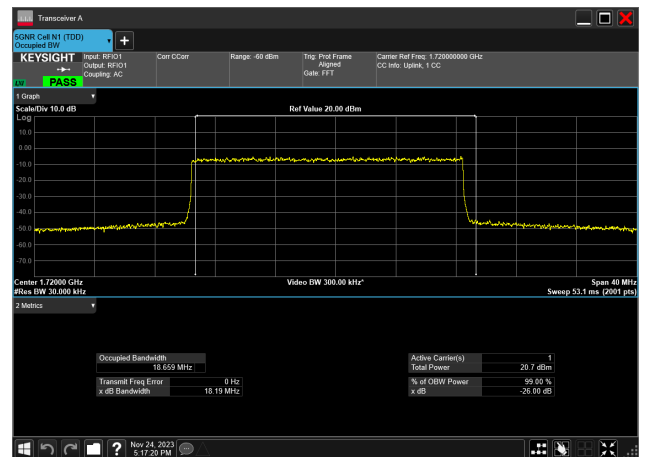

15MHz_15kHz_1772.5MHz_CP-OFDM 256 QAM_RB79@0
14.109 MHz

20MHz_15kHz_1720MHz_DFT-s-OFDM PI/2 BPSK_RB100@0
18.696 MHz

20MHz_15kHz_1720MHz_DFT-s-OFDM QPSK_RB100@0
18.700 MHz

20MHz_15kHz_1720MHz_DFT-s-OFDM 16 QAM_RB100@0
18.659 MHz