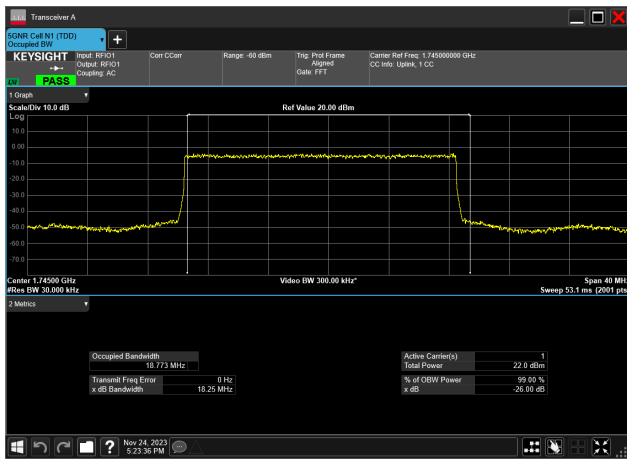

20MHz_15kHz_1745MHz_DFT-s-OFDM PI/2 BPSK_RB100@0
18.773 MHz