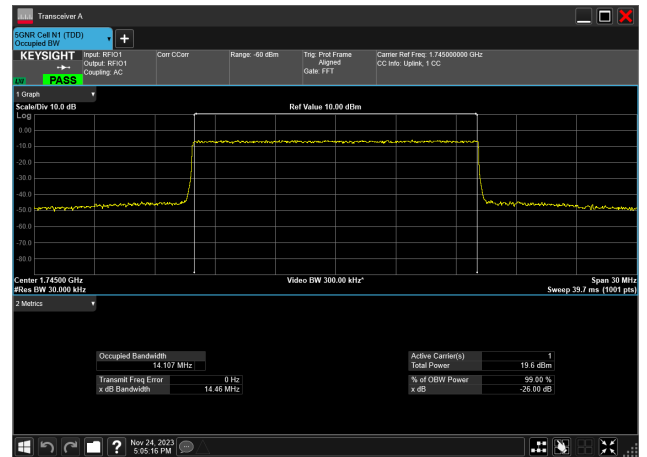

15MHz_15kHz_1745MHz_CP-OFDM 16 QAM_RB79@0
14.107 MHz