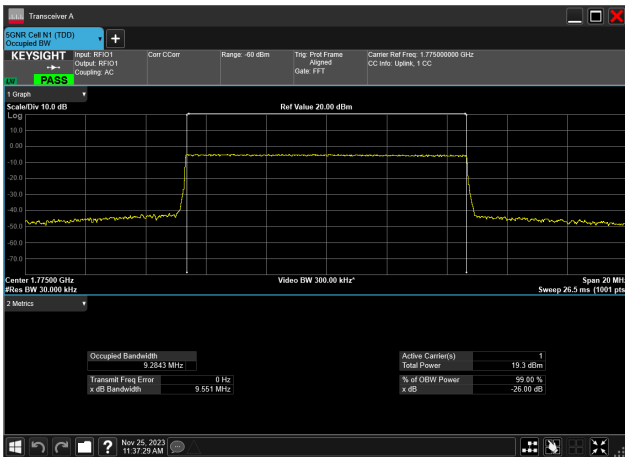

10MHz_15kHz_1775MHz_CP-OFDM QPSK_RB52@0
9.284 MHz