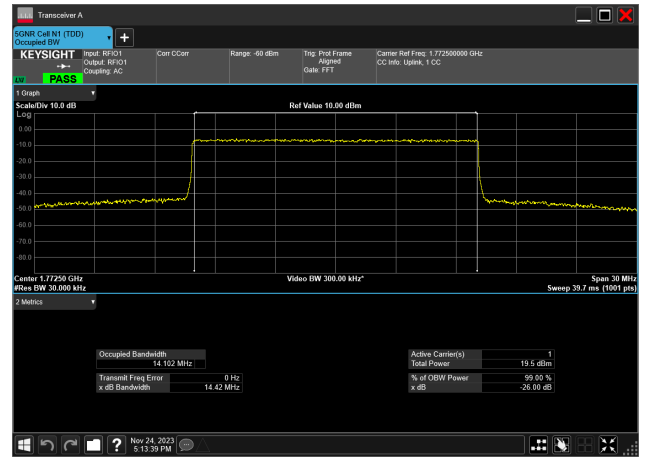

15MHz_15kHz_1772.5MHz_DFT-s-OFDM 256 QAM_RB75@0
13.992 MHz

15MHz_15kHz_1772.5MHz_CP-OFDM QPSK_RB79@0
14.106 MHz

15MHz_15kHz_1772.5MHz_CP-OFDM 16 QAM_RB79@0
14.107 MHz

15MHz_15kHz_1772.5MHz_CP-OFDM 64 QAM_RB79@0
14.102 MHz