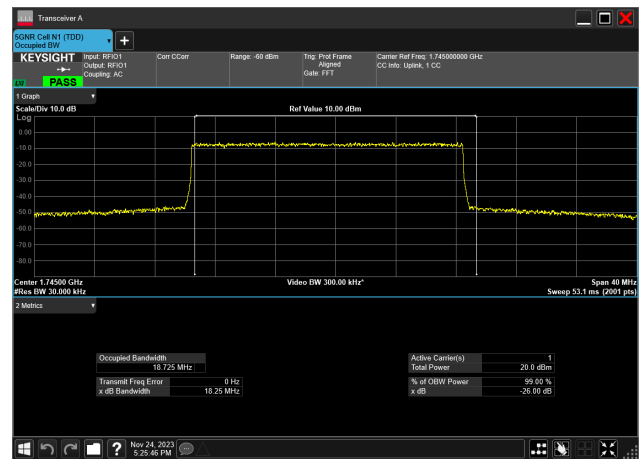

20MHz_15kHz_1745MHz_DFT-s-OFDM 64 QAM_RB100@0
18.725 MHz