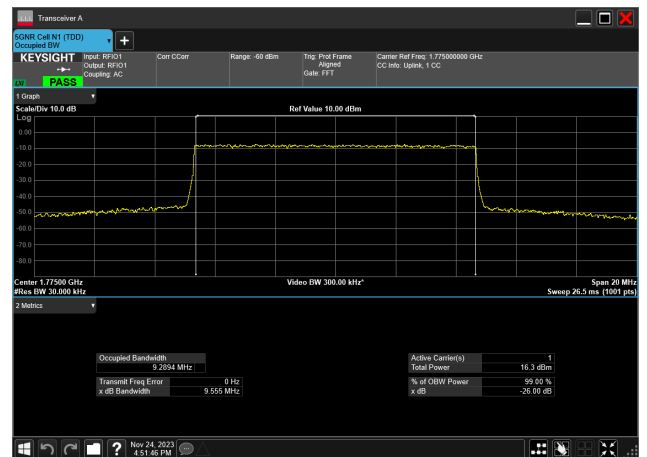

10MHz_15kHz_1775MHz_CP-OFDM 256 QAM_RB52@0
9.289 MHz