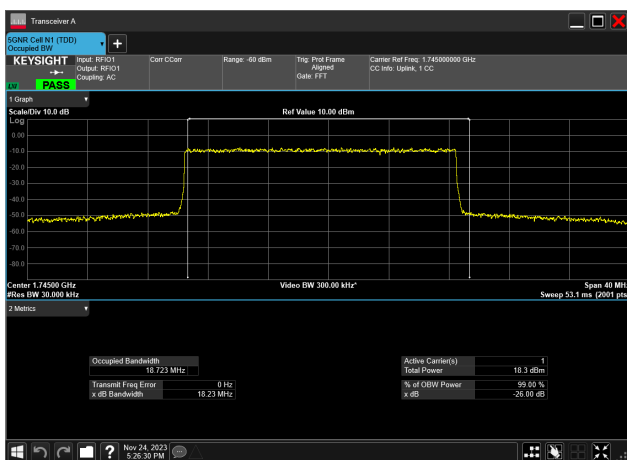

20MHz_15kHz_1745MHz_DFT-s-OFDM 256 QAM_RB100@0
18.723 MHz