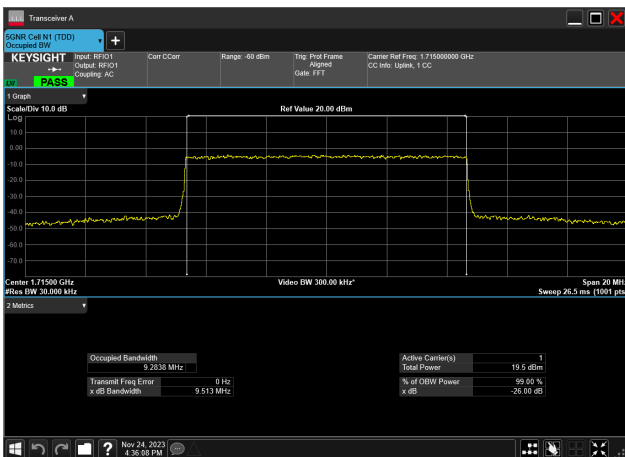

10MHz_15kHz_1715MHz_CP-OFDM 64 QAM_RB52@0
9.284 MHz