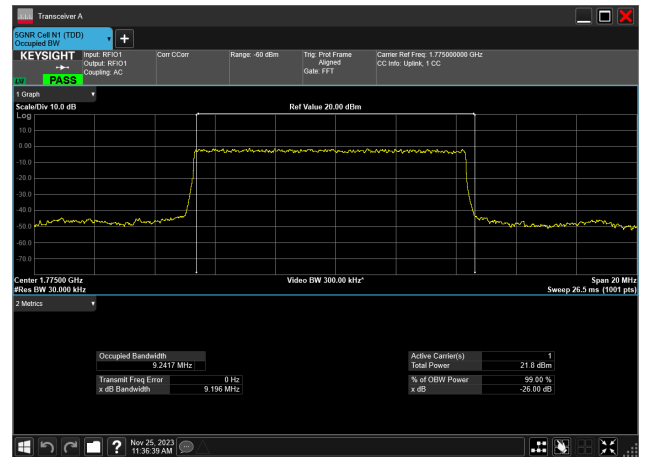

10MHz_15kHz_1775MHz_DFT-s-OFDM PI/2 BPSK_RB50@0
9.242 MHz