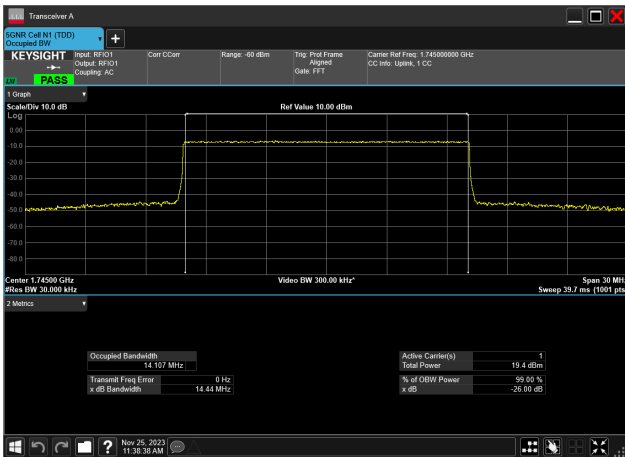

15MHz_15kHz_1745MHz_CP-OFDM QPSK_RB79@0
14.107 MHz