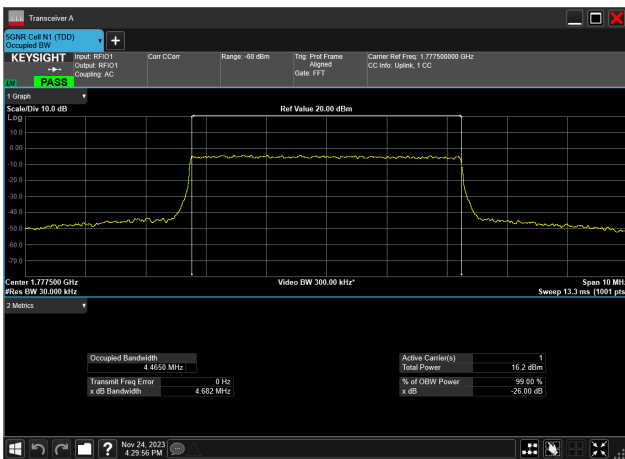

5MHz_15kHz_1777.5MHz_CP-OFDM 256 QAM_RB25@0
4.465 MHz