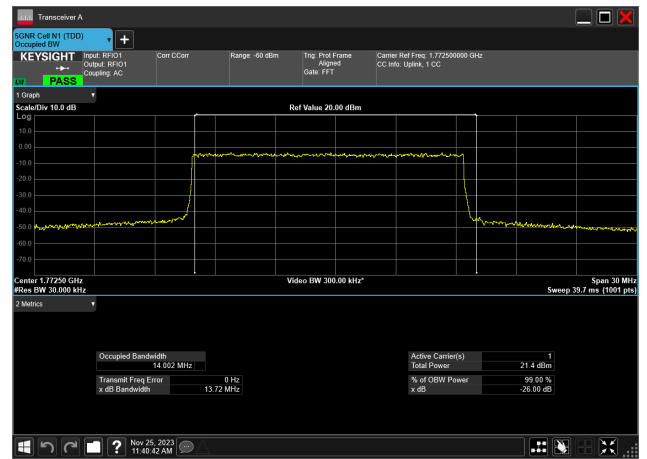

15MHz_15kHz_1772.5MHz_DFT-s-OFDM QPSK_RB75@0
14.002 MHz