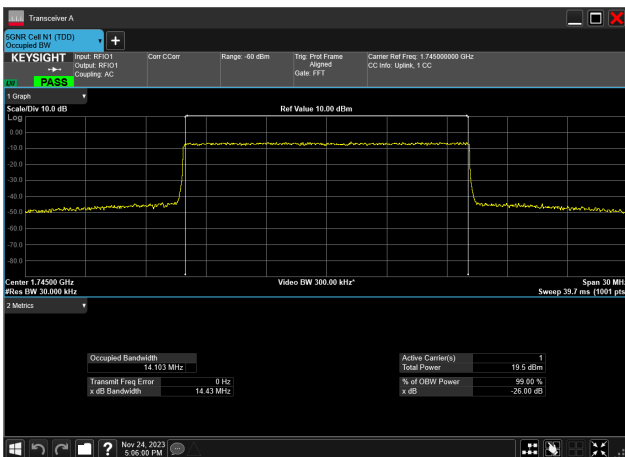

15MHz_15kHz_1745MHz_CP-OFDM 64 QAM_RB79@0
14.103 MHz