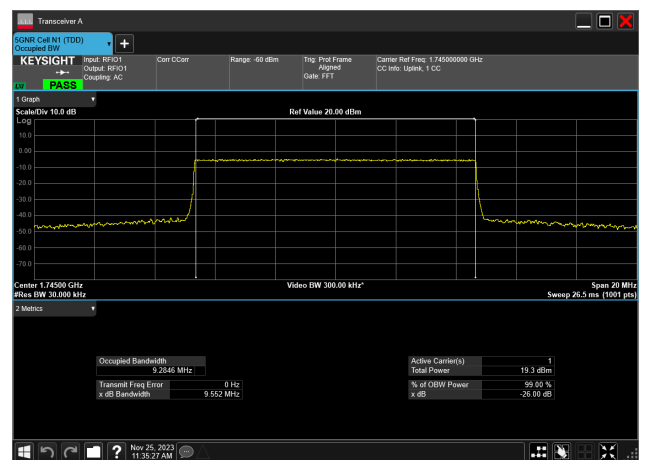

10MHz_15kHz_1745MHz_CP-OFDM QPSK_RB52@0
9.285 MHz