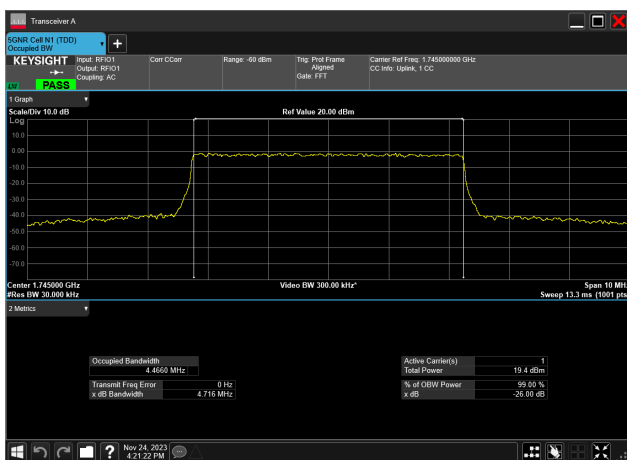

5MHz_15kHz_1745MHz_CP-OFDM 64 QAM_RB25@0
4.466 MHz