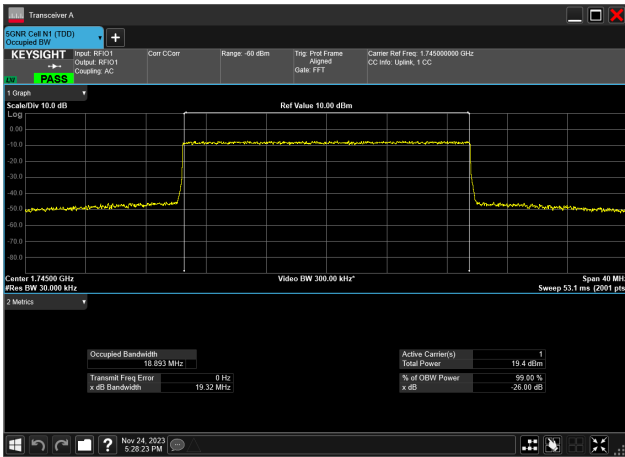

20MHz_15kHz_1745MHz_CP-OFDM 16 QAM_RB106@0
18.893 MHz