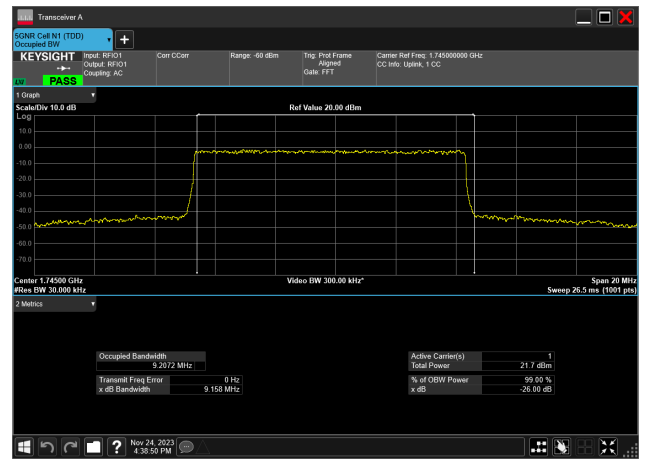

10MHz_15kHz_1745MHz_DFT-s-OFDM QPSK_RB50@0
9.207 MHz