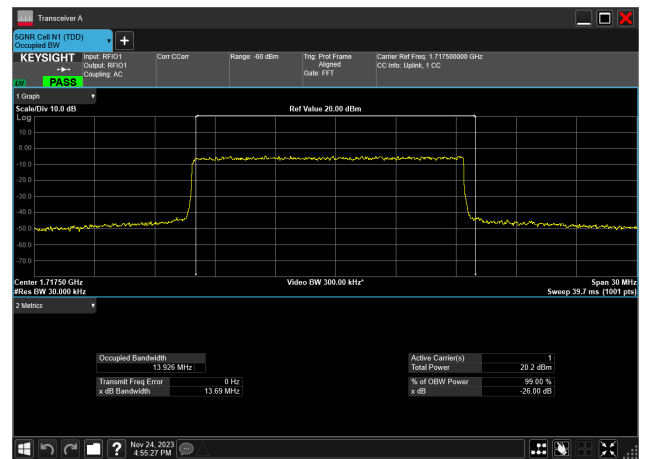

15MHz_15kHz_1717.5MHz_DFT-s-OFDM 64 QAM_RB75@0
13.926 MHz