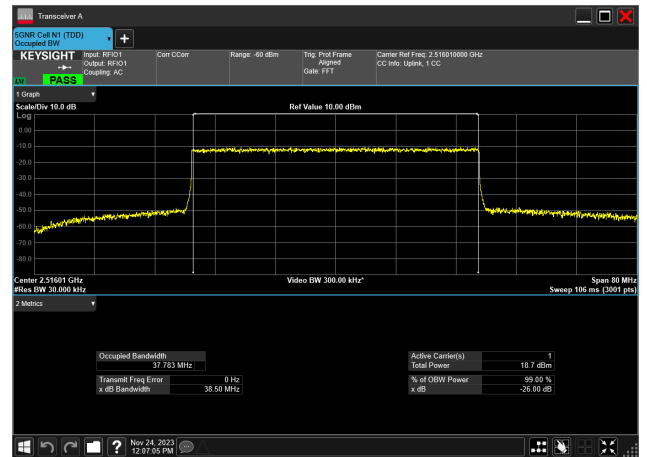

40MHz_30kHz_2516.01MHz_CP-OFDM 16 QAM_RB106@0
37.783 MHz