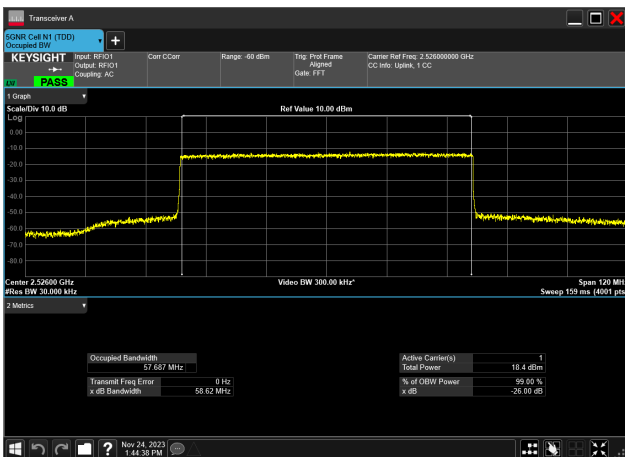

60MHz_30kHz_2526MHz_CP-OFDM 64 QAM_RB162@0
57.687 MHz