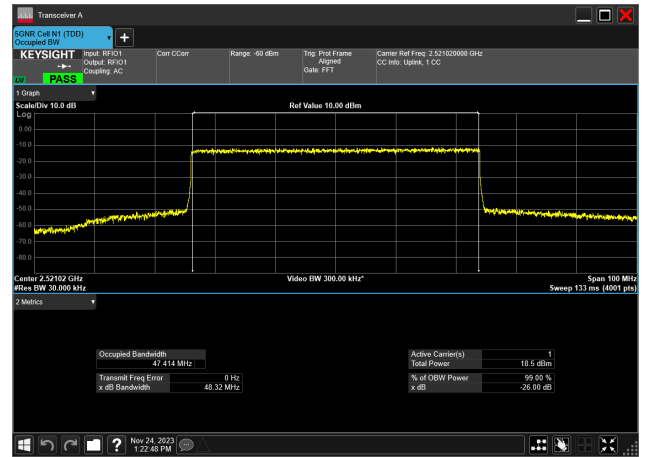

50MHz_30kHz_2521.02MHz_CP-OFDM 64 QAM_RB133@0
47.414 MHz