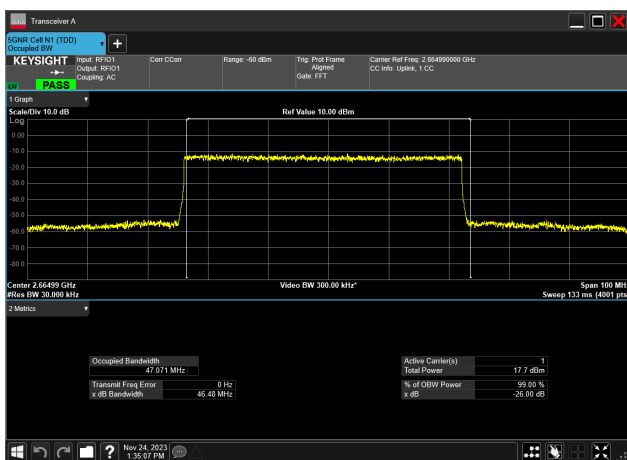

50MHz_30kHz_2664.99MHz_CP-OFDM 16 QAM_RB133@0
47.469 MHz

50MHz_30kHz_2664.99MHz_DFT-s-OFDM 256 QAM_RB128@0
47.071 MHz