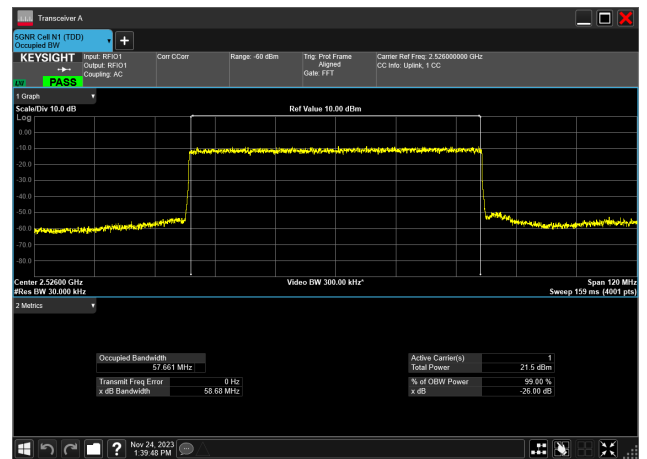

60MHz_30kHz_2526MHz_DFT-s-OFDM PI/2 BPSK_RB162@0
57.661 MHz