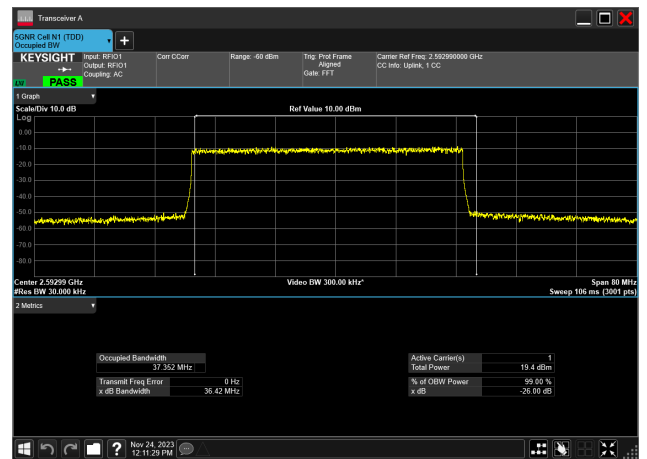

40MHz\_30kHz\_2592.99MHz\_DFT-s-OFDM PI/2 BPSK\_RB100@0  
37.358 MHz

40MHz\_30kHz\_2592.99MHz\_DFT-s-OFDM QPSK\_RB100@0  
37.348 MHz

40MHz\_30kHz\_2592.99MHz\_DFT-s-OFDM 16 QAM\_RB100@0  
37.356 MHz

40MHz\_30kHz\_2592.99MHz\_DFT-s-OFDM 64 QAM\_RB100@0  
37.352 MHz