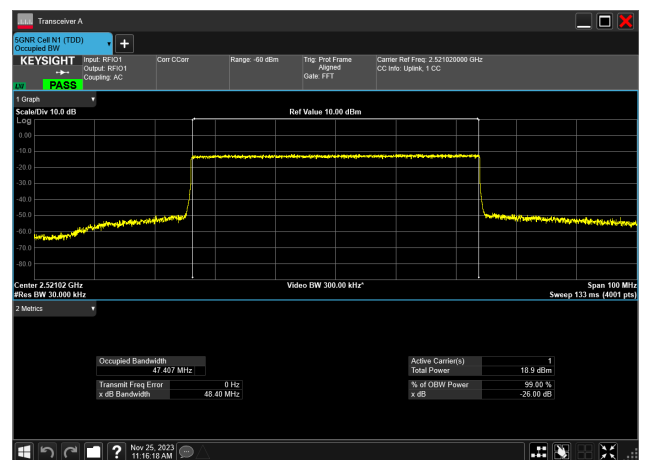

50MHz\_30kHz\_2521.02MHz\_DFT-s-OFDM 16 QAM\_RB128@0  
46.958 MHz

50MHz\_30kHz\_2521.02MHz\_DFT-s-OFDM 64 QAM\_RB128@0  
46.868 MHz

50MHz\_30kHz\_2521.02MHz\_DFT-s-OFDM 256 QAM\_RB128@0  
46.924 MHz

50MHz\_30kHz\_2521.02MHz\_CP-OFDM QPSK\_RB133@0  
47.407 MHz