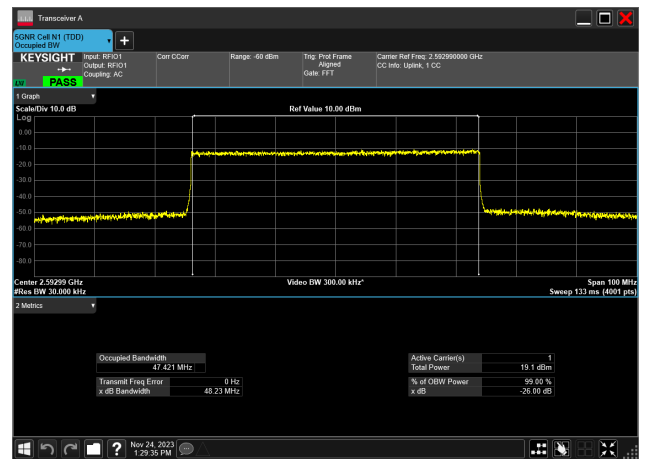

50MHz_30kHz_2592.99MHz_CP-OFDM 16 QAM_RB133@
47.421 MHz