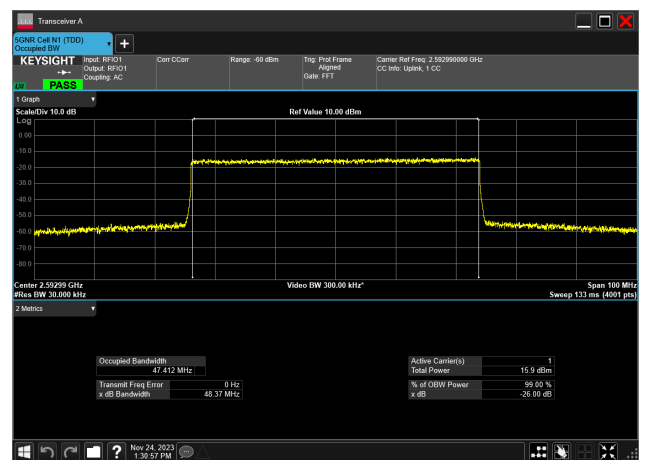

50MHz\_30kHz\_2592.99MHz\_CP-OFDM QPSK\_RB133@  
47.421 MHz

50MHz\_30kHz\_2592.99MHz\_CP-OFDM 16 QAM\_RB133@  
47.421 MHz

50MHz\_30kHz\_2592.99MHz\_CP-OFDM 64 QAM\_RB133@  
47.418 MHz

50MHz\_30kHz\_2592.99MHz\_CP-OFDM 256 QAM\_RB133@  
47.412 MHz