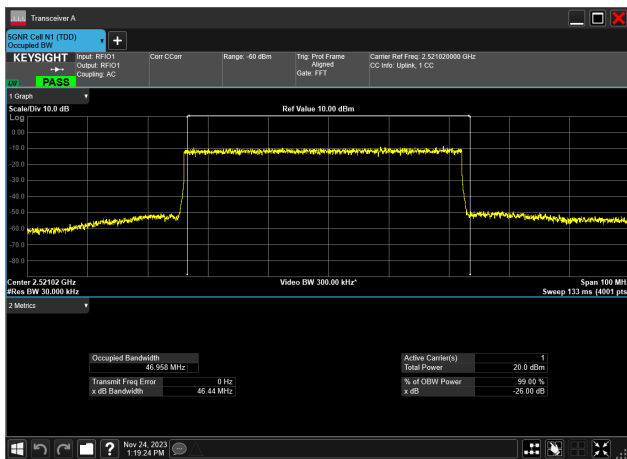

50MHz_30kHz_2521.02MHz_DFT-s-OFDM 16 QAM_RB128@0
46.958 MHz