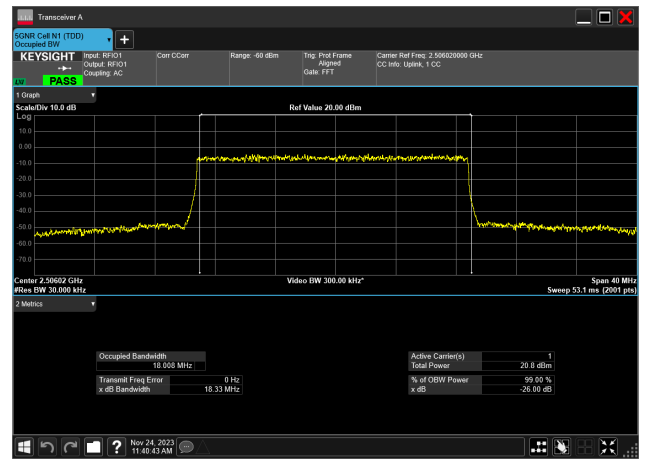

20MHz_30kHz_2506.02MHz_DFT-s-OFDM QPSK_RB50@0
18.008 MHz