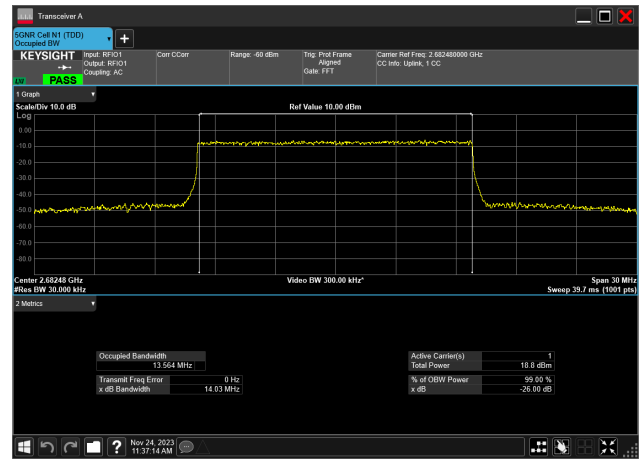

15MHz_30kHz_2682.48MHz_CP-OFDM 16 QAM_RB38@0
13.564 MHz