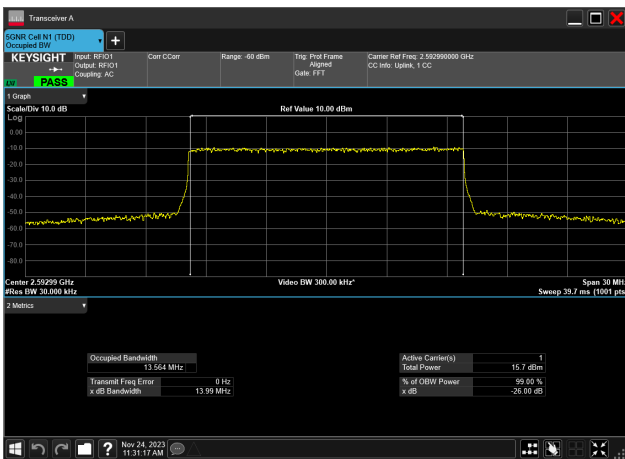

15MHz\_30kHz\_2592.99MHz\_CP-OFDM 16 QAM\_RB38@0  
13.565 MHz

15MHz\_30kHz\_2592.99MHz\_CP-OFDM 64 QAM\_RB38@0  
13.574 MHz

15MHz\_30kHz\_2592.99MHz\_CP-OFDM 256 QAM\_RB38@0  
13.564 MHz

15MHz\_30kHz\_2682.48MHz\_DFT-s-OFDM PI/2 BPSK\_RB36@0  
13.463 MHz