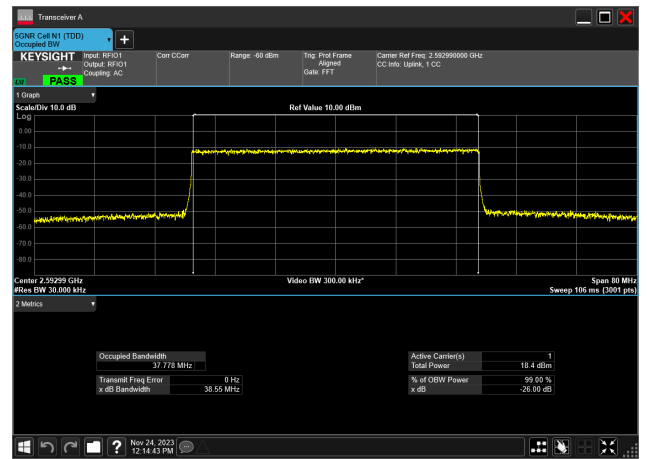

40MHz\_30kHz\_2592.99MHz\_DFT-s-OFDM 256 QAM\_RB100@0  
37.394 MHz

40MHz\_30kHz\_2592.99MHz\_CP-OFDM QPSK\_RB106@0  
37.816 MHz

40MHz\_30kHz\_2592.99MHz\_CP-OFDM 16 QAM\_RB106@  
37.816 MHz

40MHz\_30kHz\_2592.99MHz\_CP-OFDM 64 QAM\_RB106@  
37.778 MHz