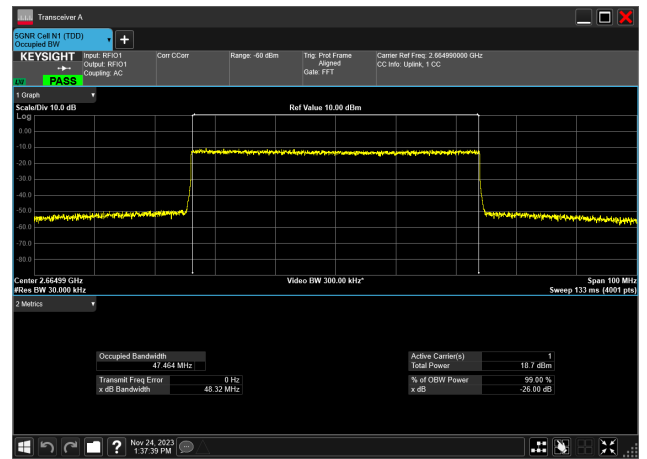

50MHz\_30kHz\_2664.99MHz\_DFT-s-OFDM 256 QAM\_RB128@0  
47.071 MHz

50MHz\_30kHz\_2664.99MHz\_CP-OFDM QPSK\_RB133@0  
47.464 MHz

50MHz\_30kHz\_2664.99MHz\_CP-OFDM 16 QAM\_RB133@0  
47.469 MHz

50MHz\_30kHz\_2664.99MHz\_CP-OFDM 64 QAM\_RB133@0  
47.464 MHz