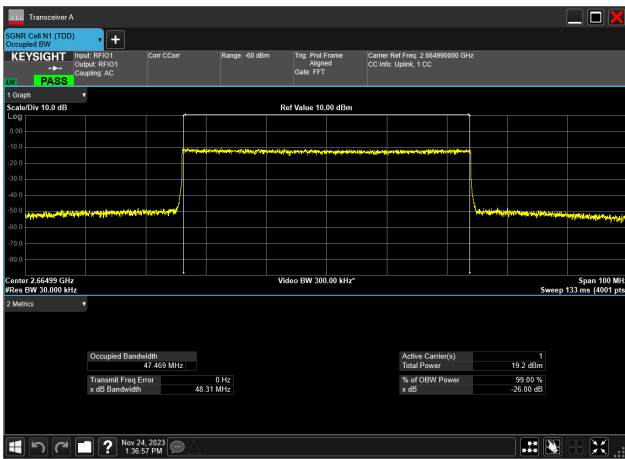

50MHz_30kHz_2664.99MHz_CP-OFDM 16 QAM_RB133@0
47.469 MHz