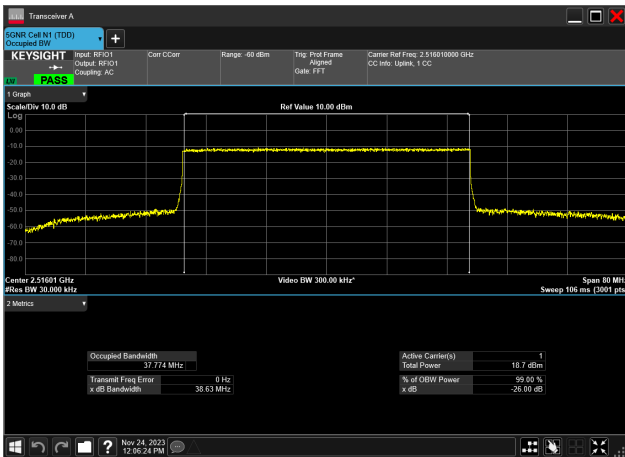

40MHz_30kHz_2516.01MHz_CP-OFDM QPSK_RB106@0
37.774 MHz