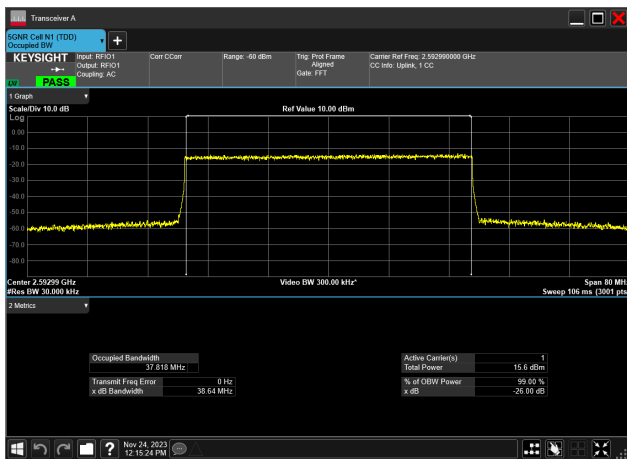

40MHz_30kHz_2592.99MHz_CP-OFDM 256 QAM_RB106@
37.818 MHz