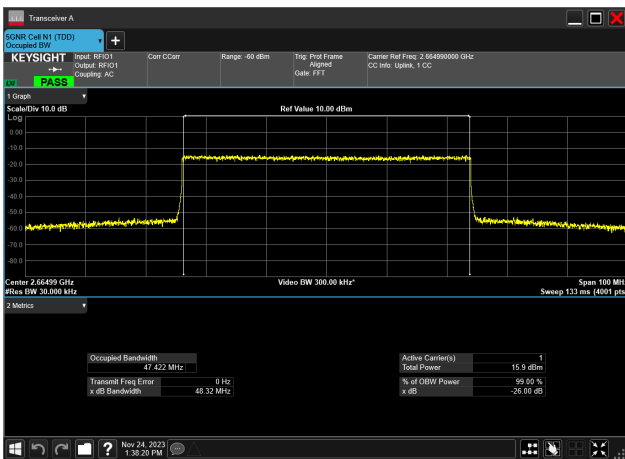

50MHz_30kHz_2664.99MHz_CP-OFDM 256 QAM_RB133@0
47.422 MHz