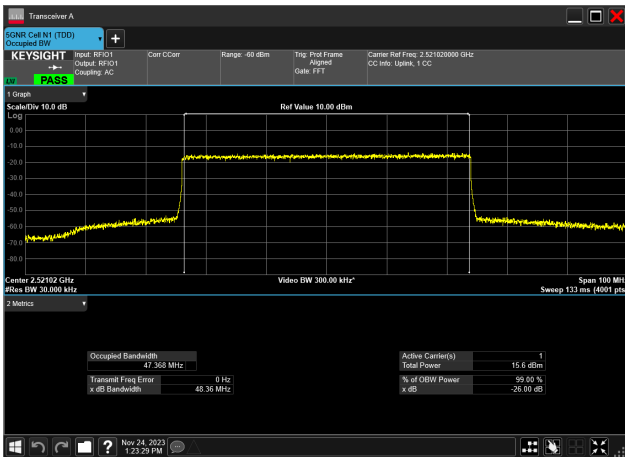

50MHz_30kHz_2521.02MHz_CP-OFDM 256 QAM_RB133@0
47.368 MHz