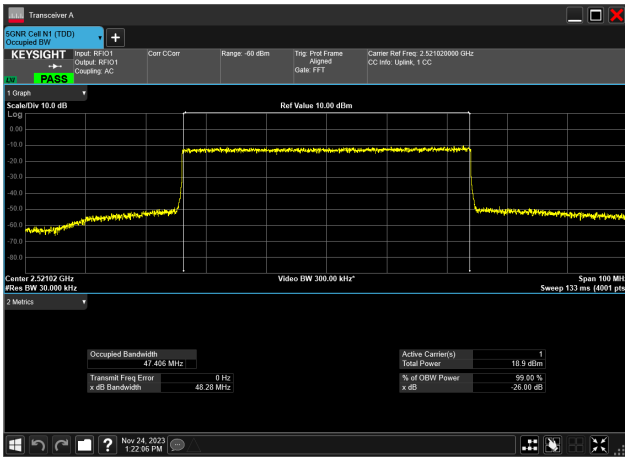

50MHz_30kHz_2521.02MHz_CP-OFDM 16 QAM_RB133@0
47.406 MHz