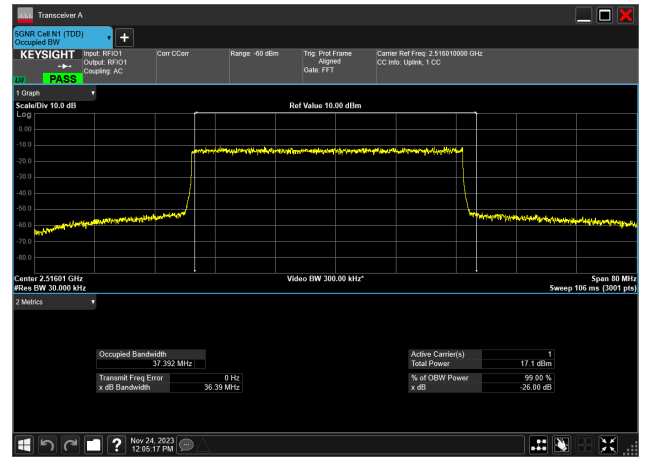

40MHz\_30kHz\_2516.01MHz\_DFT-s-OFDM QPSK\_RB100@0  
37.360 MHz

40MHz\_30kHz\_2516.01MHz\_DFT-s-OFDM 16 QAM\_RB100@0  
37.351 MHz

40MHz\_30kHz\_2516.01MHz\_DFT-s-OFDM 64 QAM\_RB100@0  
37.349 MHz

40MHz\_30kHz\_2516.01MHz\_DFT-s-OFDM 256 QAM\_RB100@0  
37.392 MHz