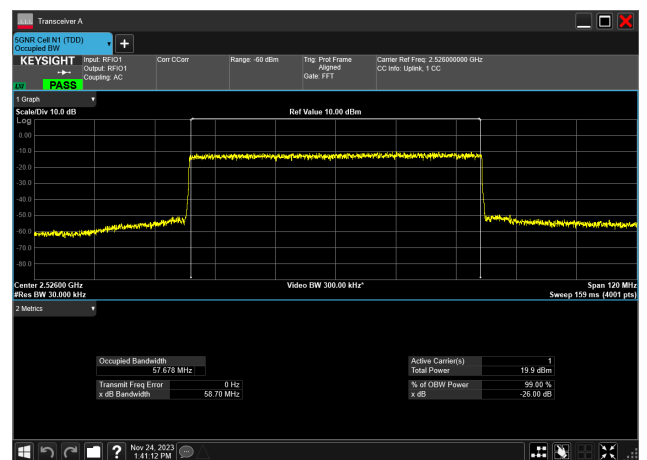

50MHz\_30kHz\_2664.99MHz\_CP-OFDM 256 QAM\_RB133@0  
47.422 MHz

60MHz\_30kHz\_2526MHz\_DFT-s-OFDM PI/2 BPSK\_RB162@0  
57.661 MHz

60MHz\_30kHz\_2526MHz\_DFT-s-OFDM QPSK\_RB162@0  
57.739 MHz

60MHz\_30kHz\_2526MHz\_DFT-s-OFDM 16 QAM\_RB162@0  
57.678 MHz