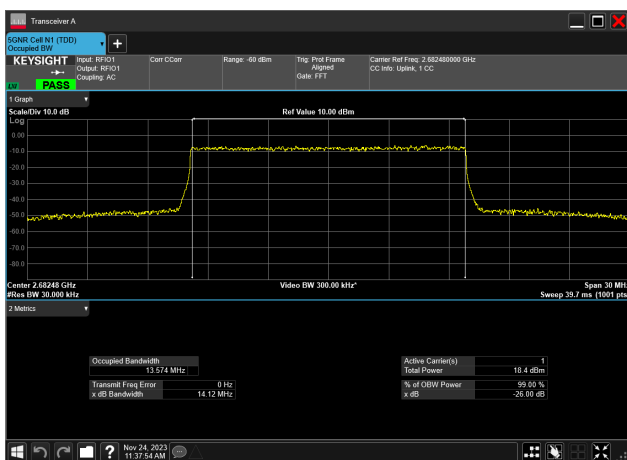

20MHz_30kHz_2506.02MHz_DFT-s-OFDM PI/2 BPSK_RB50@0
17.974 MHz

15MHz_30kHz_2682.48MHz_CP-OFDM 64 QAM_RB38@0
13.574 MHz