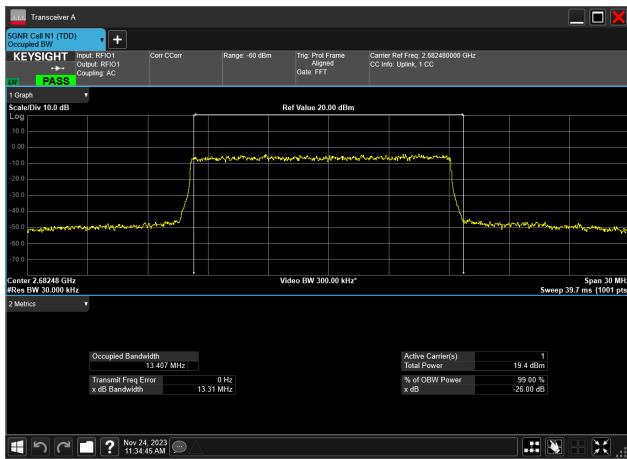

15MHz_30kHz_2682.48MHz_DFT-s-OFDM 64 QAM_RB36@0
13.407 MHz