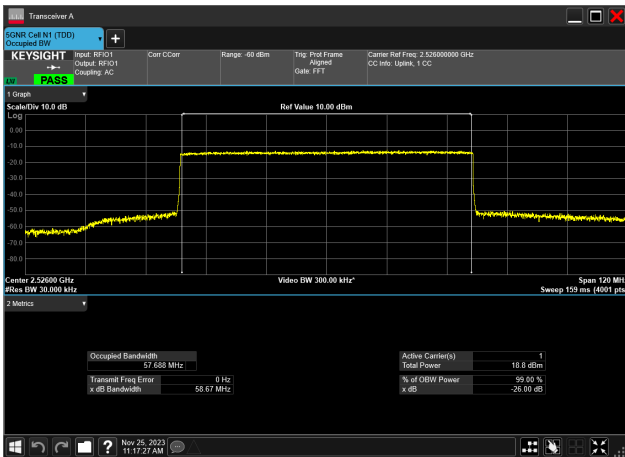

60MHz_30kHz_2526MHz_CP-OFDM QPSK_RB162@0
57.688 MHz