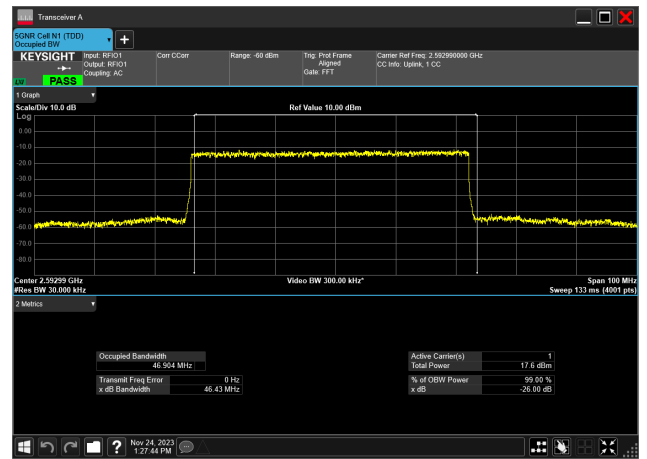

50MHz\_30kHz\_2592.99MHz\_DFT-s-OFDM QPSK\_RB128@0  
46.863 MHz

50MHz\_30kHz\_2592.99MHz\_DFT-s-OFDM 16 QAM\_RB128@0  
47.016 MHz

50MHz\_30kHz\_2592.99MHz\_DFT-s-OFDM 64 QAM\_RB128@  
47.014 MHz

50MHz\_30kHz\_2592.99MHz\_DFT-s-OFDM 256 QAM\_RB128@  
46.904 MHz