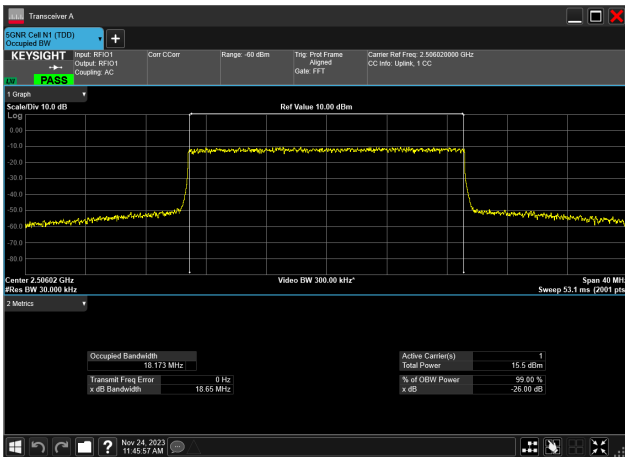

20MHz_30kHz_2506.02MHz_CP-OFDM 256 QAM_RB51@0
18.173 MHz