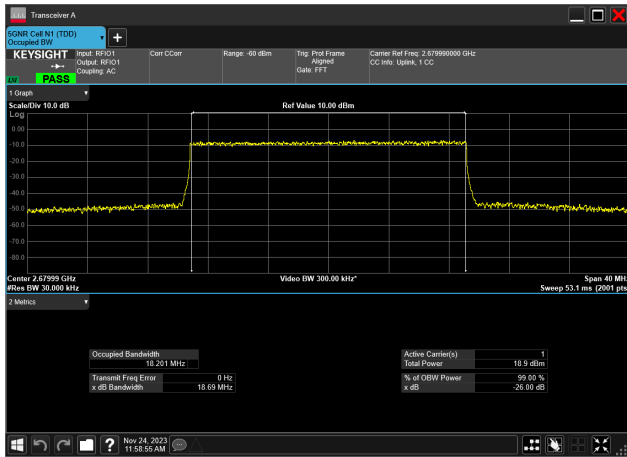

20MHz_30kHz_2679.99MHz_CP-OFDM 16 QAM_RB51@0
18.201 MHz