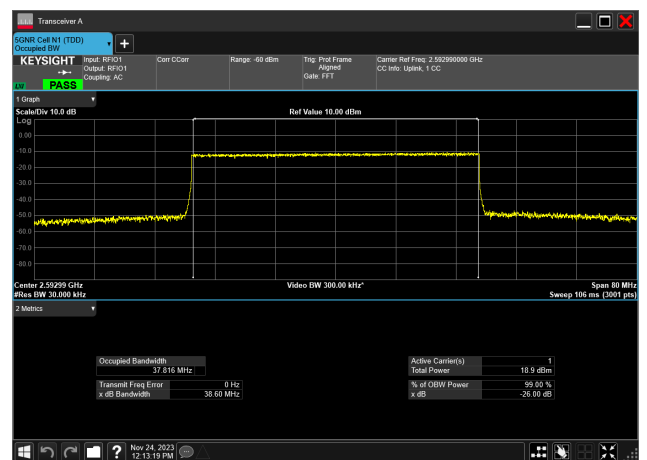

40MHz_30kHz_2592.99MHz_CP-OFDM 64 QAM_RB106@
37.778 MHz

40MHz_30kHz_2592.99MHz_CP-OFDM QPSK_RB106@0
37.816 MHz