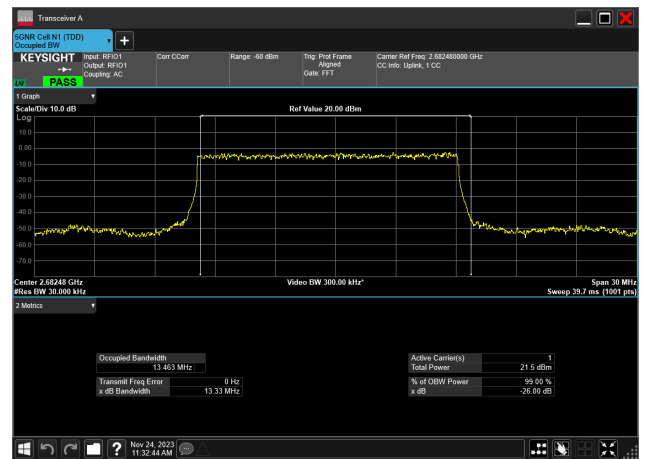

15MHz\_30kHz\_2592.99MHz\_CP-OFDM 16 QAM\_RB38@0  
13.565 MHz

15MHz\_30kHz\_2592.99MHz\_CP-OFDM 64 QAM\_RB38@0  
13.574 MHz

15MHz\_30kHz\_2592.99MHz\_CP-OFDM 256 QAM\_RB38@0  
13.564 MHz

15MHz\_30kHz\_2682.48MHz\_DFT-s-OFDM PI/2 BPSK\_RB36@0  
13.463 MHz