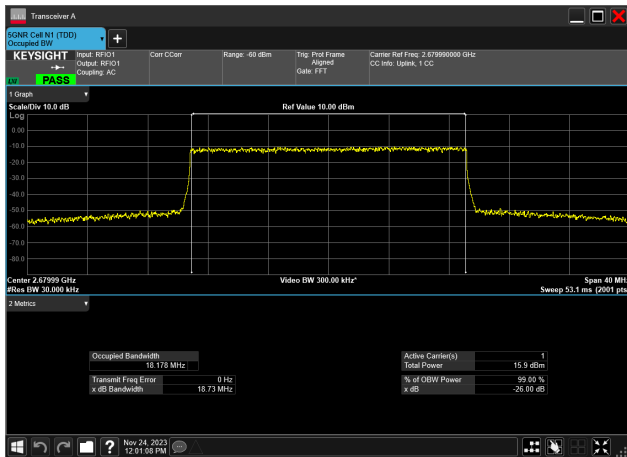

20MHz_30kHz_2679.99MHz_CP-OFDM 256 QAM_RB51@0
18.178 MHz