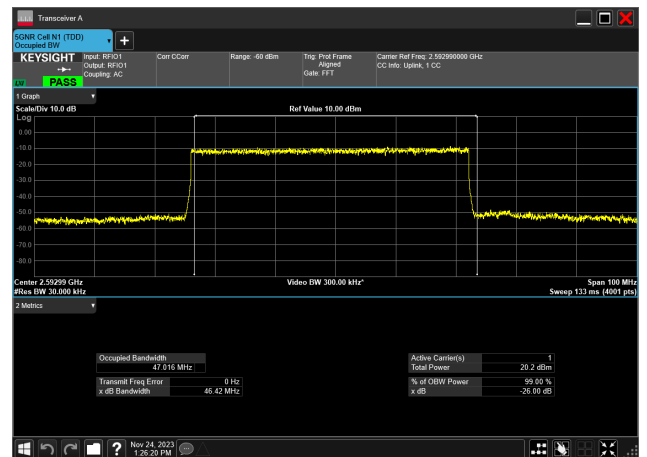

50MHz_30kHz_2592.99MHz_DFT-s-OFDM 256 QAM_RB128@
46.904 MHz

50MHz_30kHz_2592.99MHz_DFT-s-OFDM 16 QAM_RB128@0
47.016 MHz