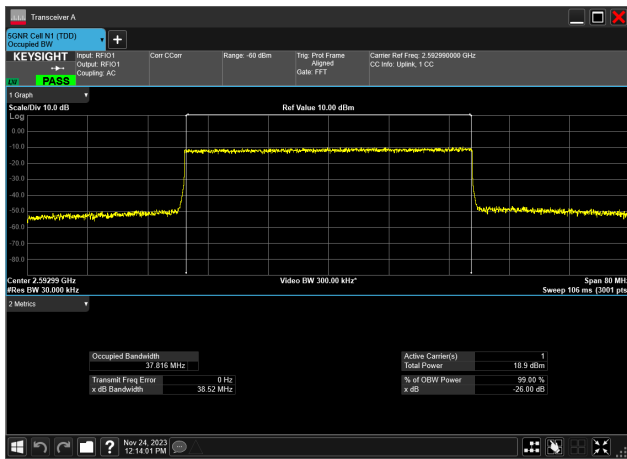

40MHz_30kHz_2592.99MHz_CP-OFDM 16 QAM_RB106@
37.816 MHz