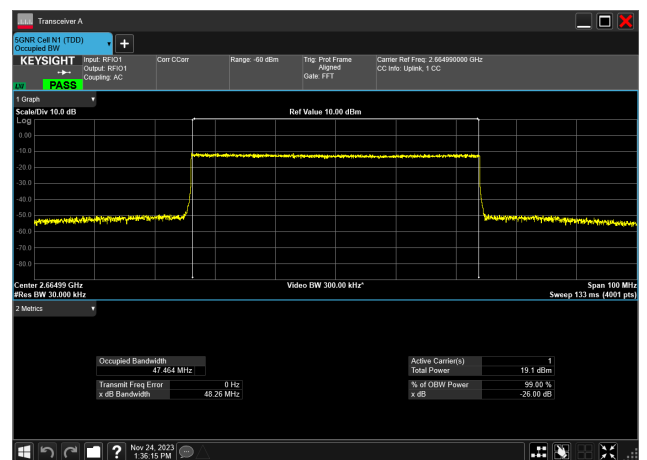

50MHz_30kHz_2664.99MHz_CP-OFDM 64 QAM_RB133@0
47.464 MHz

50MHz_30kHz_2664.99MHz_CP-OFDM QPSK_RB133@0
47.464 MHz