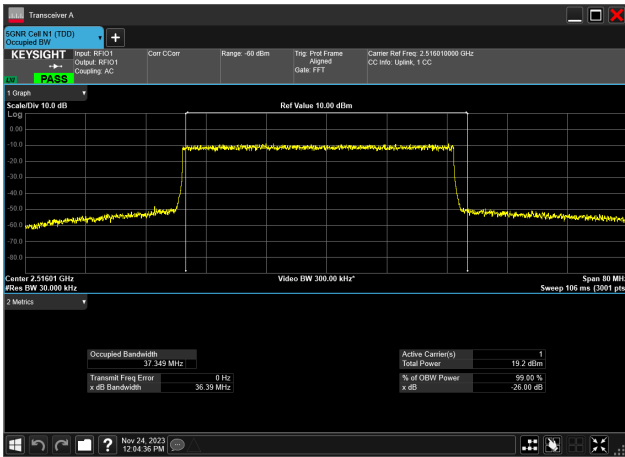

40MHz_30kHz_2516.01MHz_DFT-s-OFDM 64 QAM_RB100@0
37.349 MHz