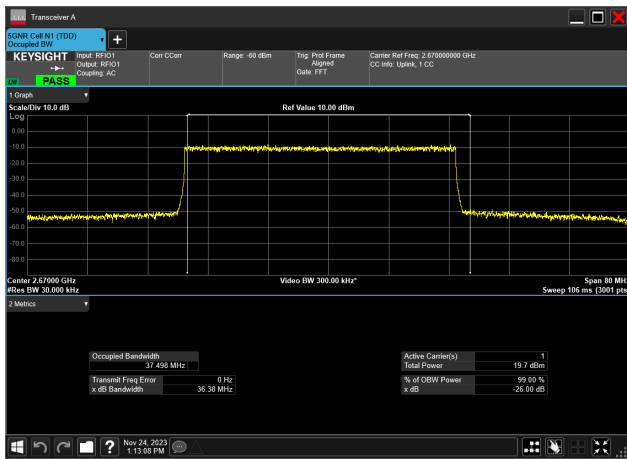

40MHz_30kHz_2670MHz_DFT-s-OFDM 64 QAM_RB100@
37.498 MHz