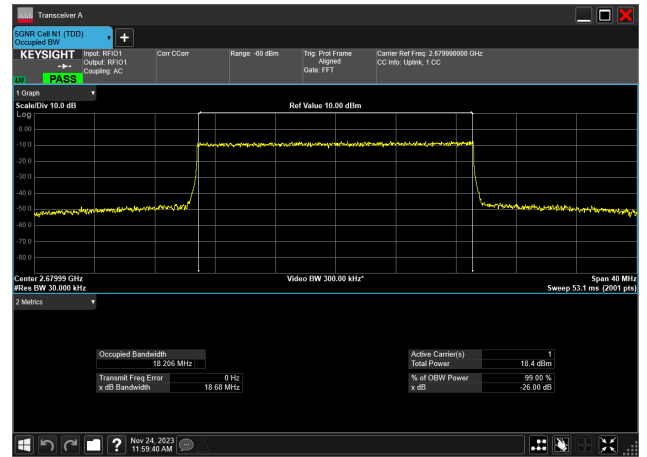

20MHz_30kHz_2679.99MHz_CP-OFDM 64 QAM_RB51@0
18.206 MHz