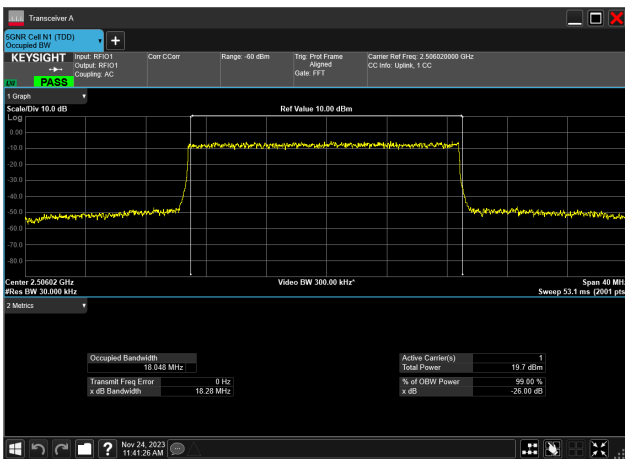

20MHz_30kHz_2506.02MHz_DFT-s-OFDM 16 QAM_RB50@0
18.048 MHz