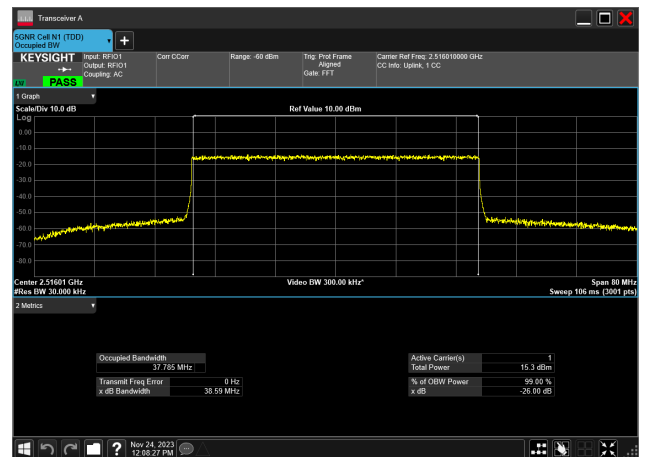

40MHz\_30kHz\_2516.01MHz\_CP-OFDM QPSK\_RB106@0  
37.774 MHz

40MHz\_30kHz\_2516.01MHz\_CP-OFDM 16 QAM\_RB106@0  
37.783 MHz

40MHz\_30kHz\_2516.01MHz\_CP-OFDM 64 QAM\_RB106@0  
37.785 MHz

40MHz\_30kHz\_2516.01MHz\_CP-OFDM 256 QAM\_RB106@0  
37.785 MHz