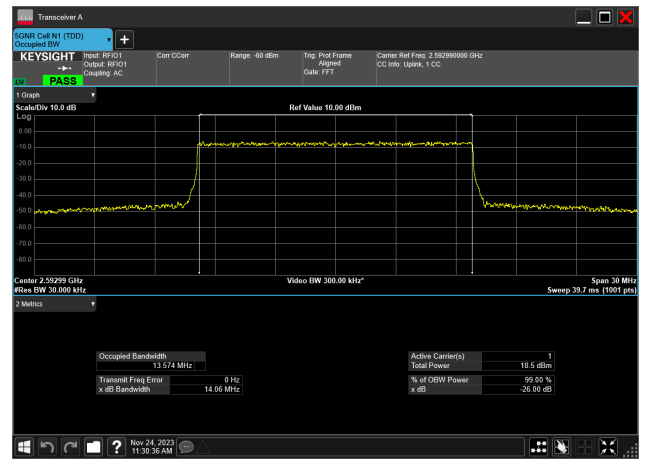

15MHz\_30kHz\_2592.99MHz\_CP-OFDM 16 QAM\_RB38@0  
13.565 MHz

15MHz\_30kHz\_2592.99MHz\_CP-OFDM 64 QAM\_RB38@0  
13.574 MHz

15MHz\_30kHz\_2592.99MHz\_CP-OFDM 256 QAM\_RB38@0  
13.564 MHz

15MHz\_30kHz\_2682.48MHz\_DFT-s-OFDM PI/2 BPSK\_RB36@0  
13.463 MHz