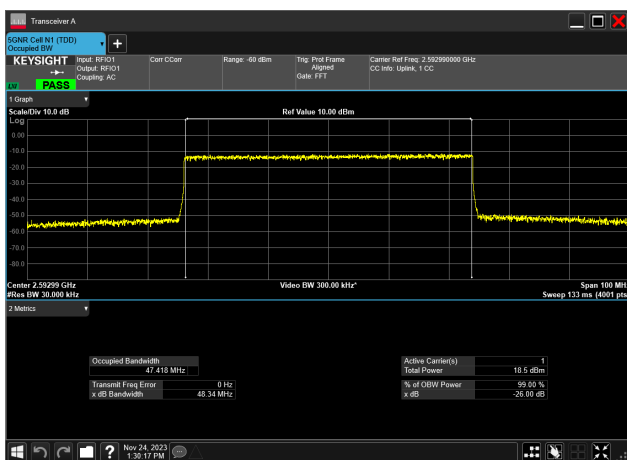

50MHz_30kHz_2664.99MHz_DFT-s-OFDM PI/2 BPSK_RB128@0
47.111 MHz

50MHz_30kHz_2592.99MHz_CP-OFDM 64 QAM_RB133@
47.418 MHz