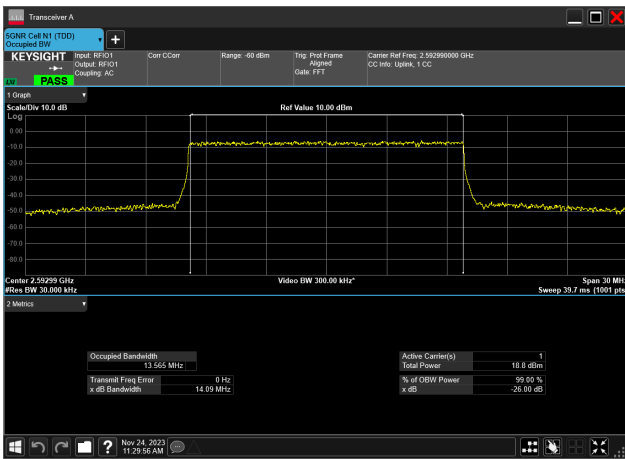

15MHz\_30kHz\_2592.99MHz\_CP-OFDM 16 QAM\_RB38@0  
13.565 MHz

15MHz\_30kHz\_2592.99MHz\_CP-OFDM 64 QAM\_RB38@0  
13.574 MHz

15MHz\_30kHz\_2592.99MHz\_CP-OFDM 256 QAM\_RB38@0  
13.564 MHz

15MHz\_30kHz\_2682.48MHz\_DFT-s-OFDM PI/2 BPSK\_RB36@0  
13.463 MHz