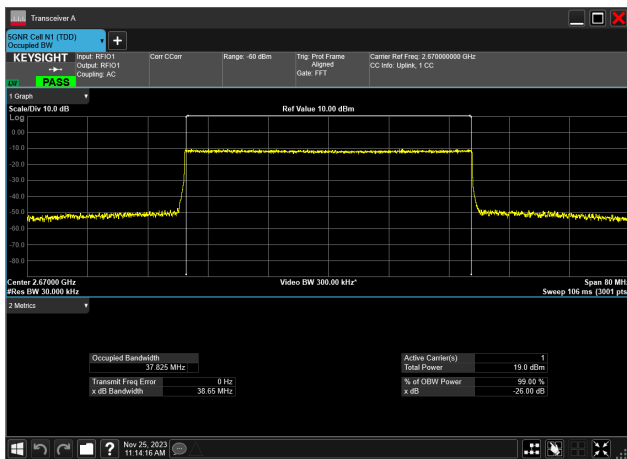

40MHz_30kHz_2670MHz_CP-OFDM QPSK_RB106@
37.825 MHz