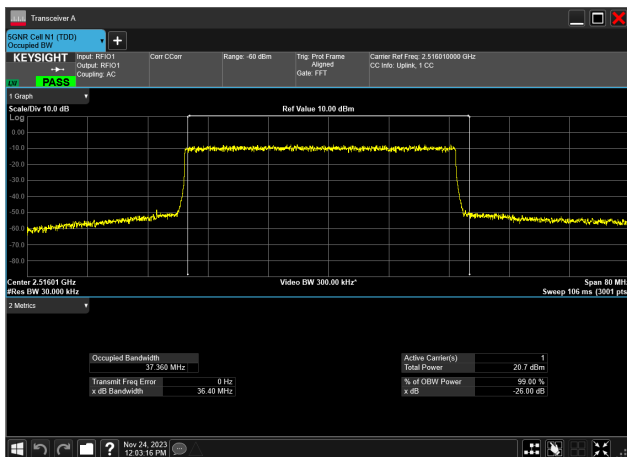

40MHz_30kHz_2516.01MHz_DFT-s-OFDM 64 QAM_RB100@0
37.349 MHz

40MHz_30kHz_2516.01MHz_DFT-s-OFDM QPSK_RB100@0
37.360 MHz