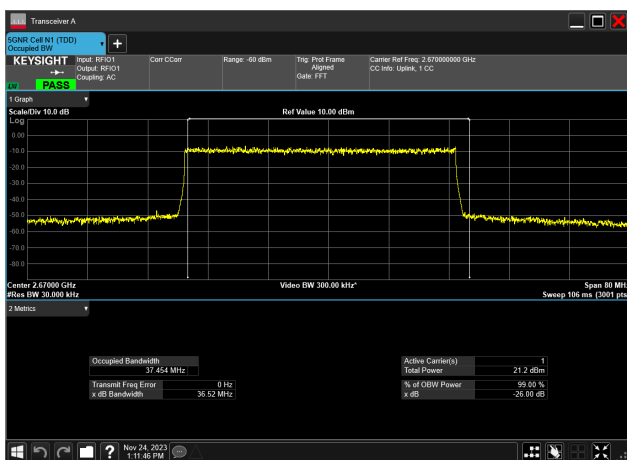

40MHz_30kHz_2670MHz_DFT-s-OFDM 64 QAM_RB100@
37.498 MHz

40MHz_30kHz_2670MHz_DFT-s-OFDM QPSK_RB100@
37.454 MHz