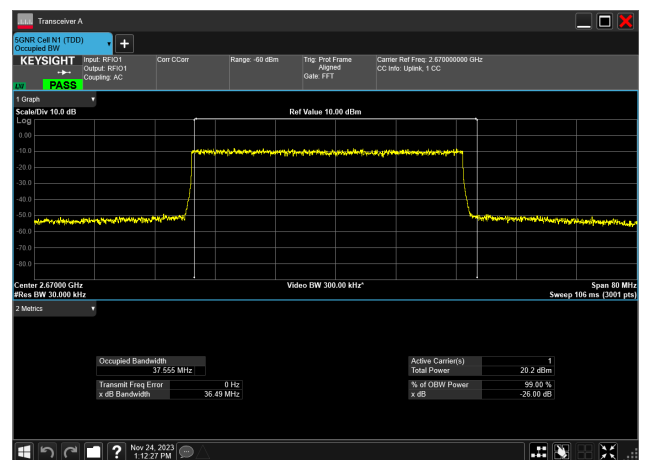

40MHz\_30kHz\_2592.99MHz\_CP-OFDM 256 QAM\_RB106@  
37.818 MHz

40MHz\_30kHz\_2670MHz\_DFT-s-OFDM PI/2 BPSK\_RB100@  
37.462 MHz

40MHz\_30kHz\_2670MHz\_DFT-s-OFDM QPSK\_RB100@  
37.454 MHz

40MHz\_30kHz\_2670MHz\_DFT-s-OFDM 16 QAM\_RB100@  
37.555 MHz