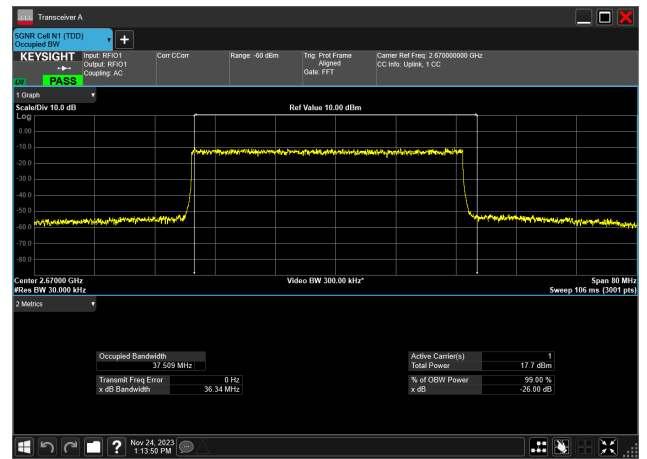

40MHz_30kHz_2670MHz_DFT-s-OFDM 256 QAM_RB100@
37.509 MHz