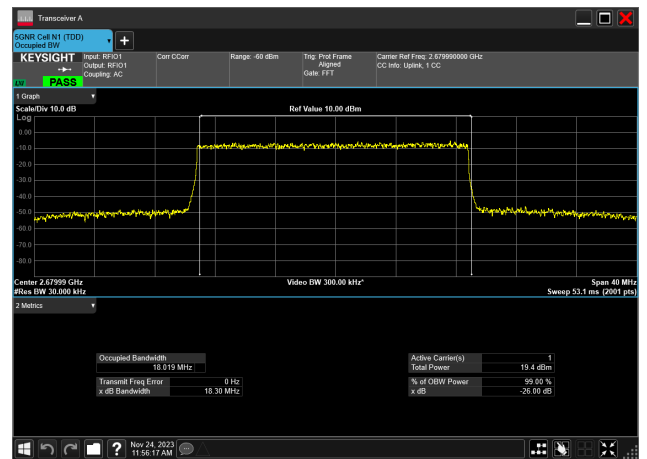

20MHz_30kHz_2679.99MHz_DFT-s-OFDM 64 QAM_RB50@
18.019 MHz