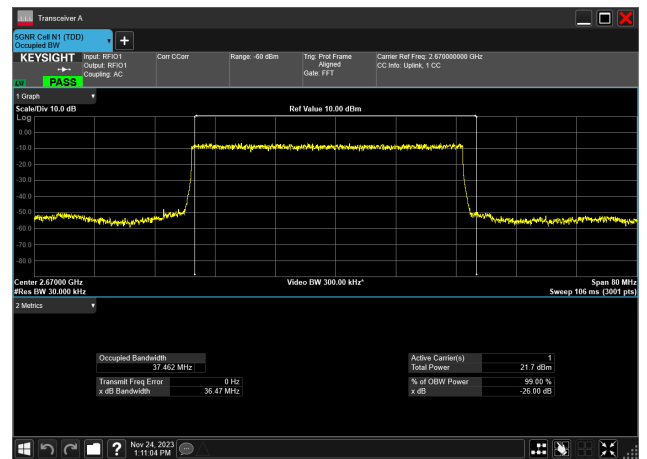

40MHz_30kHz_2670MHz_DFT-s-OFDM PI/2 BPSK_RB100@
37.462 MHz