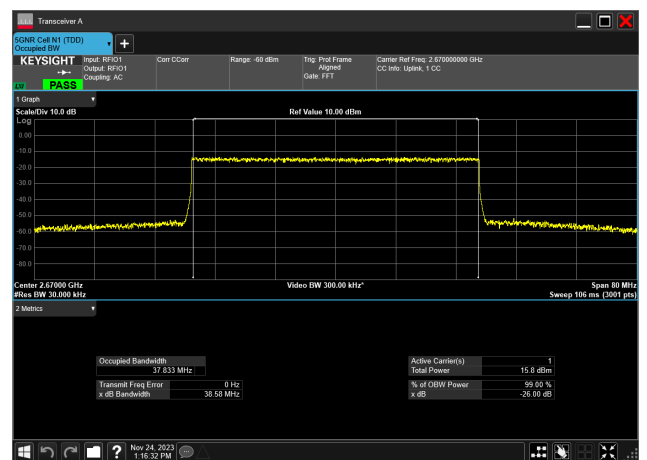

50MHz_30kHz_2521.02MHz_DFT-s-OFDM QPSK_RB128@0
46.806 MHz

40MHz_30kHz_2670MHz_CP-OFDM 256 QAM_RB106@
37.833 MHz