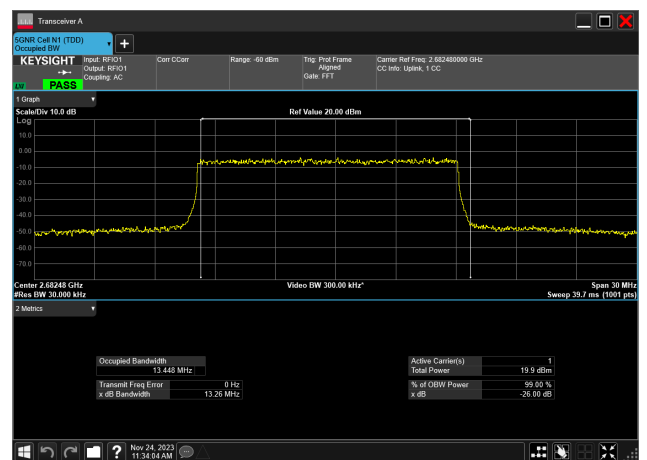

15MHz_30kHz_2682.48MHz_DFT-s-OFDM 256 QAM_RB36@0
13.410 MHz

15MHz_30kHz_2682.48MHz_DFT-s-OFDM 16 QAM_RB36@0
13.448 MHz