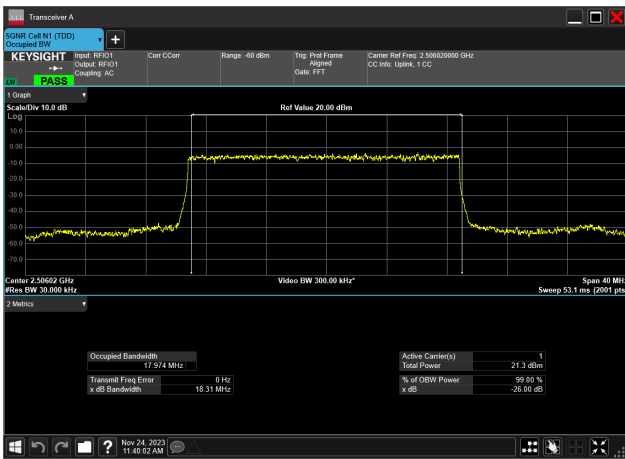

20MHz_30kHz_2506.02MHz_DFT-s-OFDM PI/2 BPSK_RB50@0
17.974 MHz