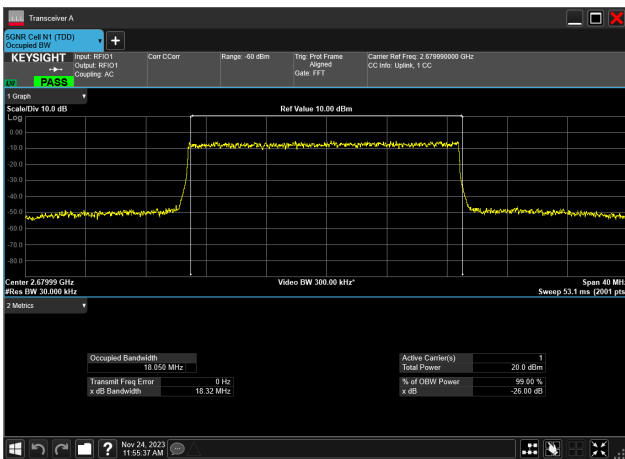

20MHz_30kHz_2679.99MHz_DFT-s-OFDM 16 QAM_RB50@
18.050 MHz