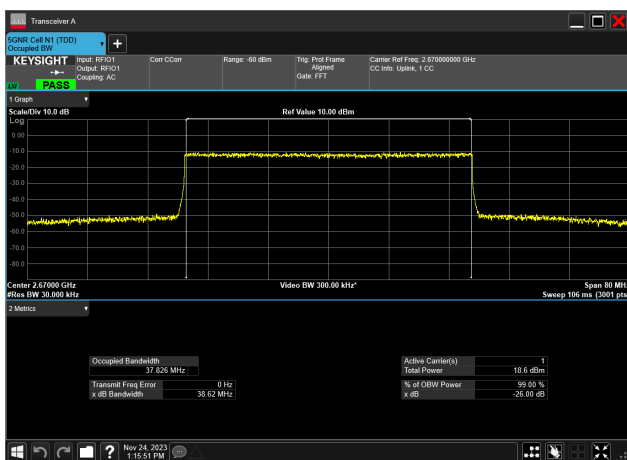

50MHz_30kHz_2521.02MHz_DFT-s-OFDM PI/2 BPSK_RB128@0
46.865 MHz

40MHz_30kHz_2670MHz_CP-OFDM 64 QAM_RB106@
37.826 MHz