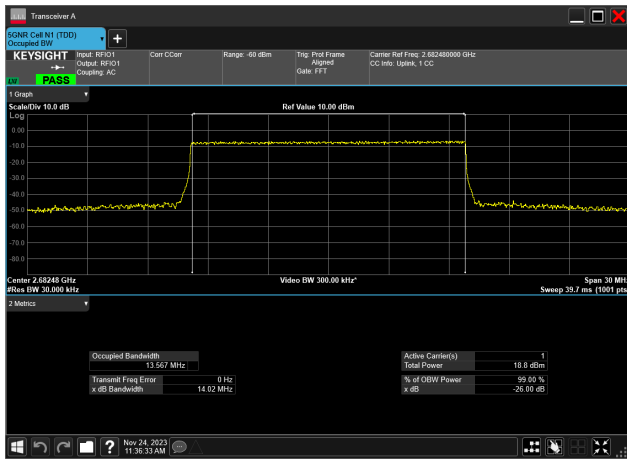

15MHz_30kHz_2682.48MHz_CP-OFDM QPSK_RB38@0
13.567 MHz