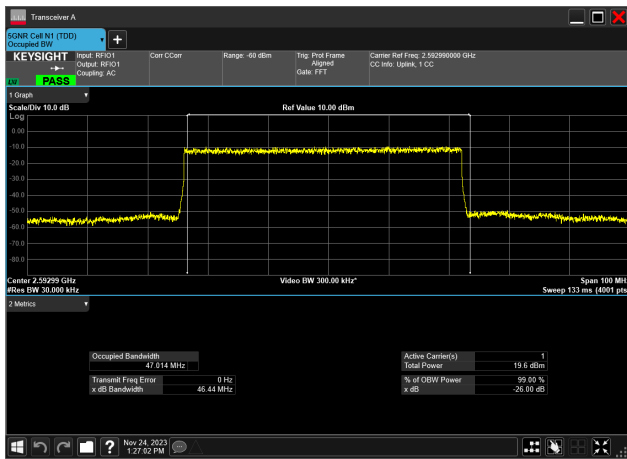

50MHz_30kHz_2592.99MHz_DFT-s-OFDM 64 QAM_RB128@
47.014 MHz