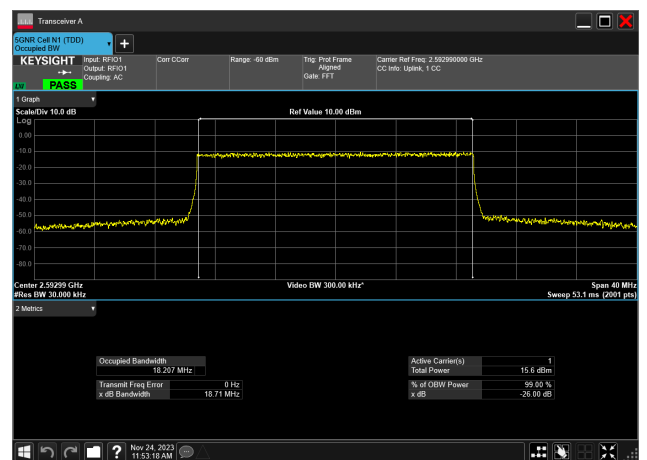

20MHz_30kHz_2679.99MHz_DFT-s-OFDM QPSK_RB50@
18.018 MHz

20MHz_30kHz_2592.99MHz_CP-OFDM 256 QAM_RB51@0
18.207 MHz