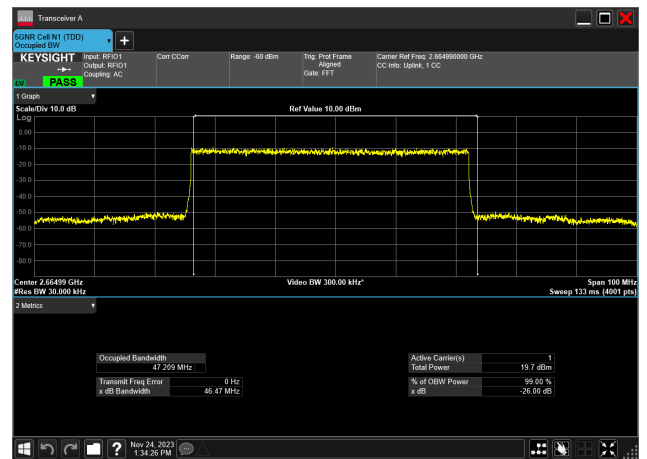

50MHz\_30kHz\_2664.99MHz\_DFT-s-OFDM PI/2 BPSK\_RB128@0  
47.111 MHz

50MHz\_30kHz\_2664.99MHz\_DFT-s-OFDM QPSK\_RB128@0  
47.070 MHz

50MHz\_30kHz\_2664.99MHz\_DFT-s-OFDM 16 QAM\_RB128@0  
47.221 MHz

50MHz\_30kHz\_2664.99MHz\_DFT-s-OFDM 64 QAM\_RB128@0  
47.209 MHz