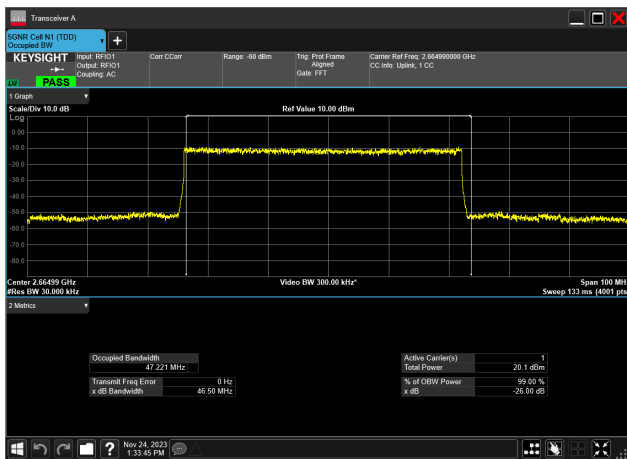

50MHz_30kHz_2664.99MHz_DFT-s-OFDM 16 QAM_RB128@0
47.221 MHz