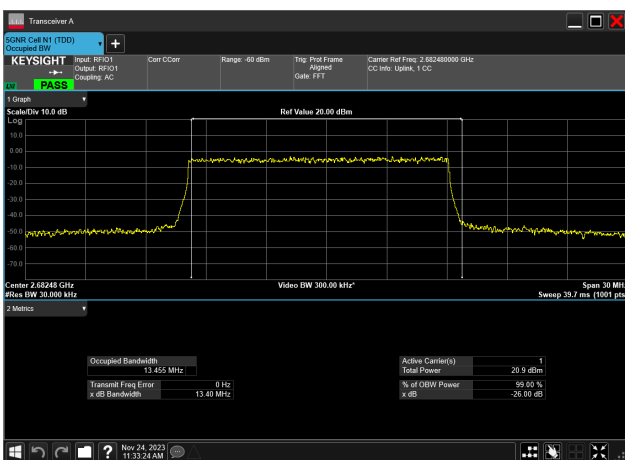

15MHz_30kHz_2682.48MHz_DFT-s-OFDM 64 QAM_RB36@0
13.407 MHz

15MHz_30kHz_2682.48MHz_DFT-s-OFDM QPSK_RB36@0
13.455 MHz