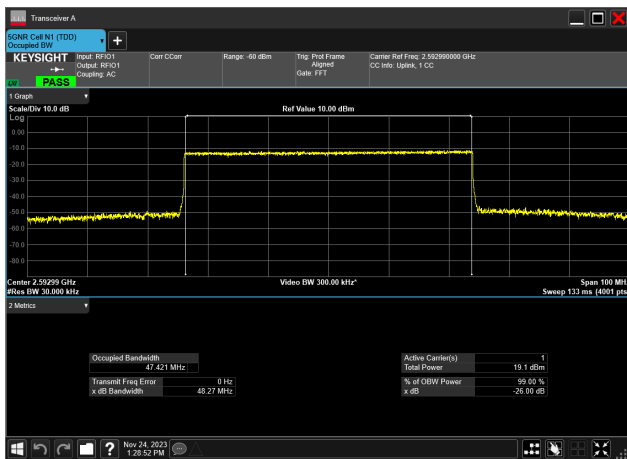

50MHz_30kHz_2592.99MHz_CP-OFDM QPSK_RB133@
47.421 MHz