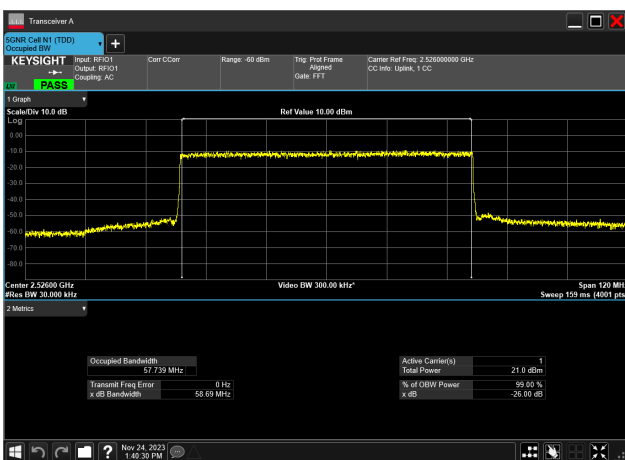

60MHz_30kHz_2526MHz_DFT-s-OFDM 64 QAM_RB162@0
57.782 MHz

60MHz_30kHz_2526MHz_DFT-s-OFDM QPSK_RB162@0
57.739 MHz