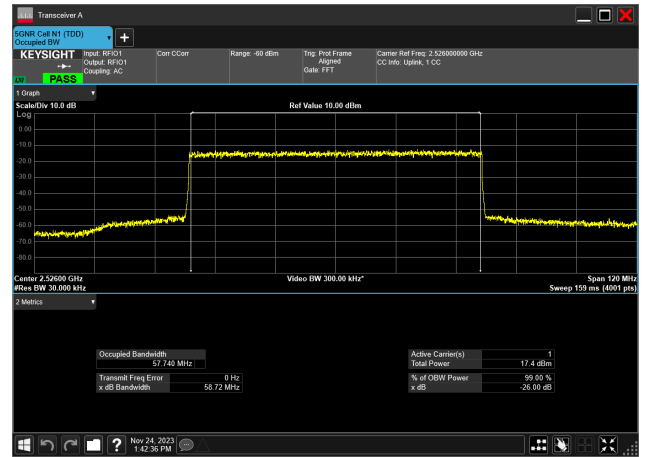

60MHz_30kHz_2526MHz_DFT-s-OFDM 256 QAM_RB162@0
57.740 MHz