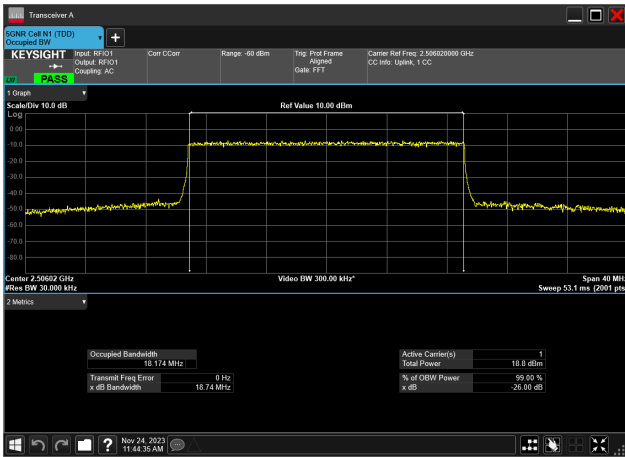

20MHz_30kHz_2506.02MHz_CP-OFDM 16 QAM_RB51@0
18.174 MHz