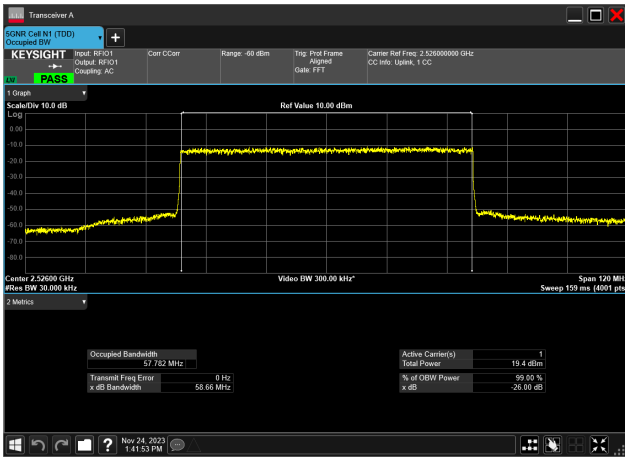

60MHz_30kHz_2526MHz_DFT-s-OFDM 64 QAM_RB162@0
57.782 MHz