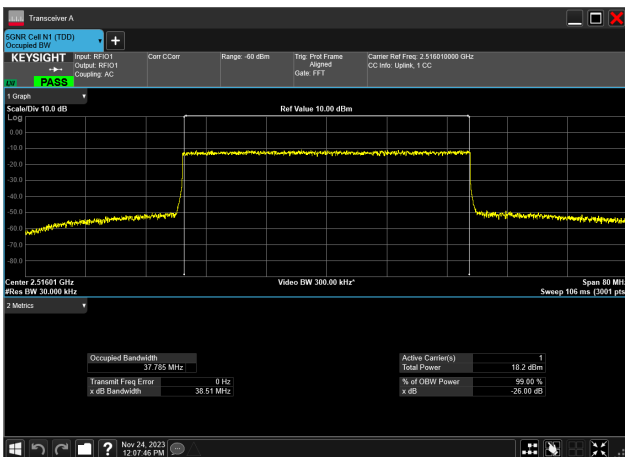

40MHz_30kHz_2592.99MHz_DFT-s-OFDM PI/2 BPSK_RB100@0
37.358 MHz

40MHz_30kHz_2516.01MHz_CP-OFDM 64 QAM_RB106@0
37.785 MHz