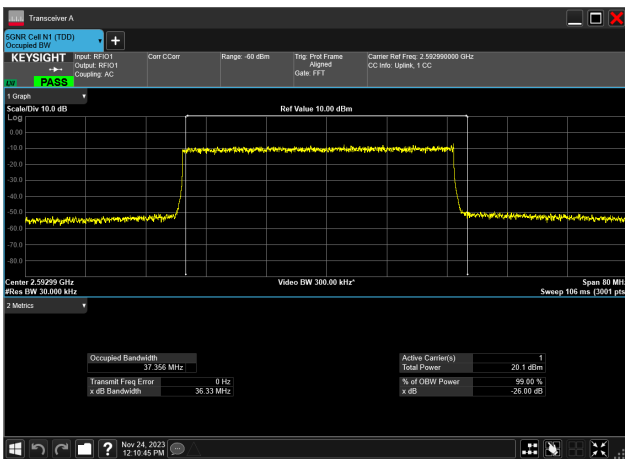

40MHz_30kHz_2592.99MHz_DFT-s-OFDM 16 QAM_RB100@0
37.356 MHz