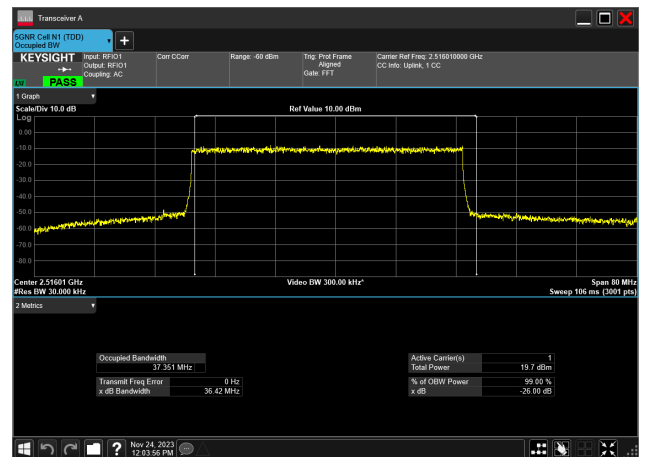

40MHz_30kHz_2516.01MHz_DFT-s-OFDM 256 QAM_RB100@0
37.392 MHz

40MHz_30kHz_2516.01MHz_DFT-s-OFDM 16 QAM_RB100@0
37.351 MHz