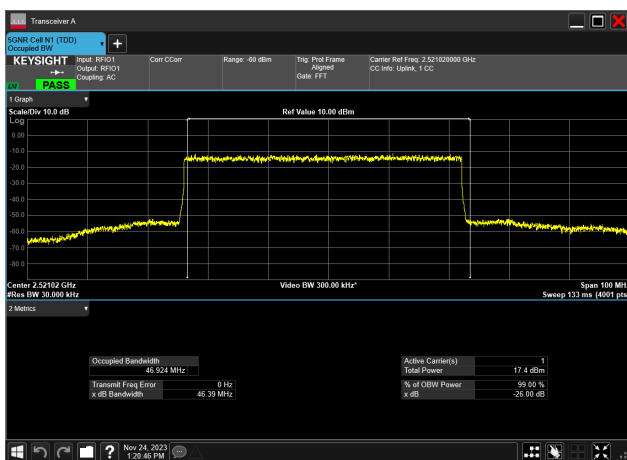

50MHz_30kHz_2521.02MHz_CP-OFDM 16 QAM_RB133@0
47.406 MHz

50MHz_30kHz_2521.02MHz_DFT-s-OFDM 256 QAM_RB128@0
46.924 MHz