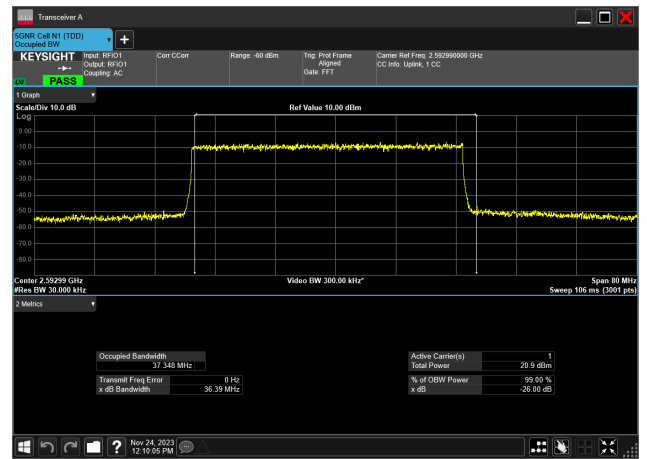

40MHz_30kHz_2592.99MHz_DFT-s-OFDM QPSK_RB100@0
37.348 MHz