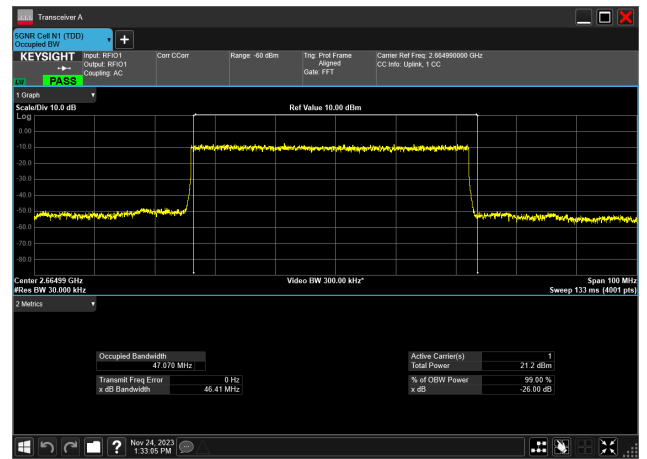

50MHz_30kHz_2664.99MHz_DFT-s-OFDM QPSK_RB128@0
47.070 MHz