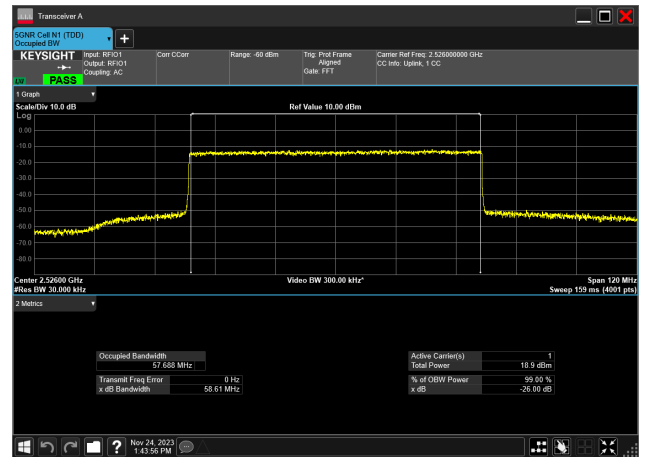

60MHz\_30kHz\_2526MHz\_DFT-s-OFDM 64 QAM\_RB162@0  
57.782 MHz

60MHz\_30kHz\_2526MHz\_DFT-s-OFDM 256 QAM\_RB162@0  
57.740 MHz

60MHz\_30kHz\_2526MHz\_CP-OFDM QPSK\_RB162@0  
57.688 MHz

60MHz\_30kHz\_2526MHz\_CP-OFDM 16 QAM\_RB162@0  
57.688 MHz