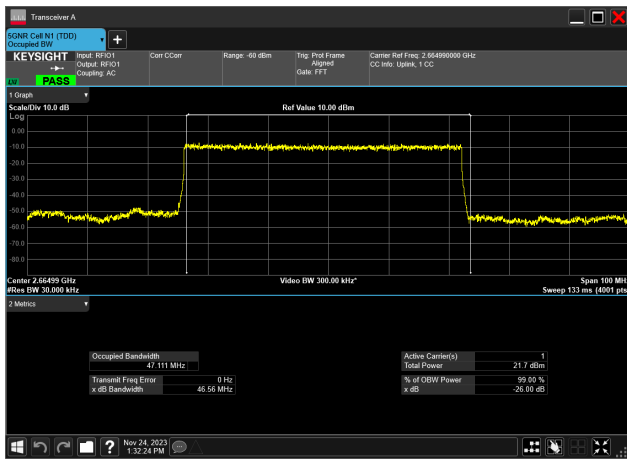

50MHz_30kHz_2664.99MHz_DFT-s-OFDM PI/2 BPSK_RB128@0
47.111 MHz