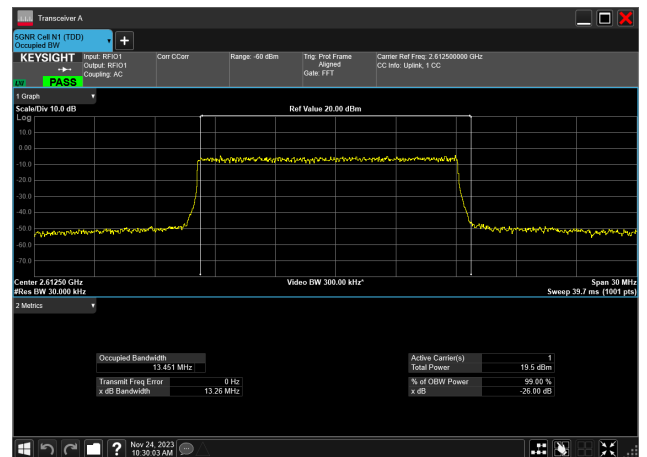

15MHz_30kHz_2612.5MHz_DFT-s-OFDM 64 QAM_RB36@0
13.451 MHz