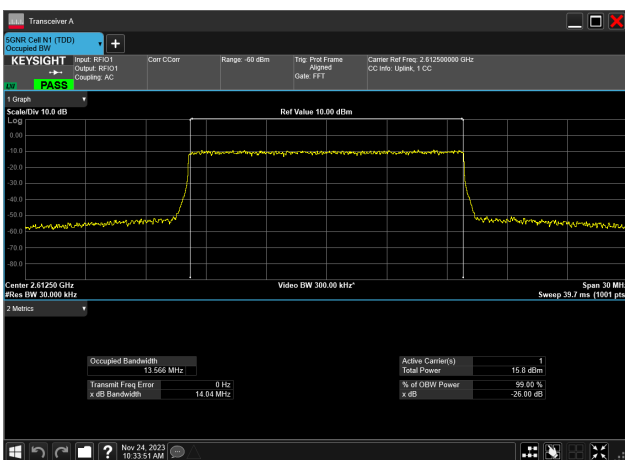

15MHz_30kHz_2612.5MHz_CP-OFDM 256 QAM_RB38@0
13.566 MHz