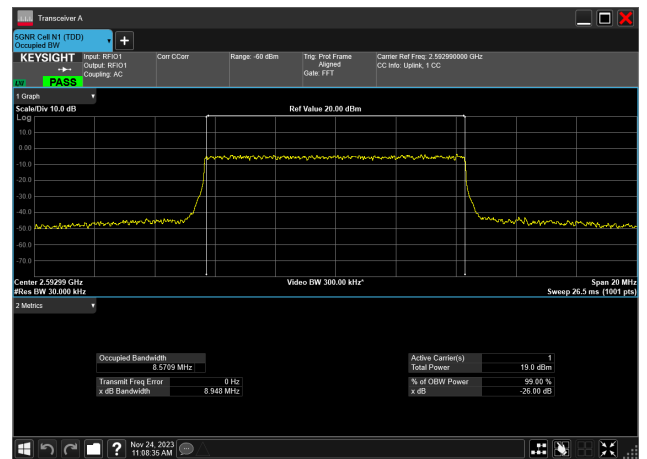

10MHz_30kHz_2592.99MHz_CP-OFDM 16 QAM_RB24@0
8.571 MHz