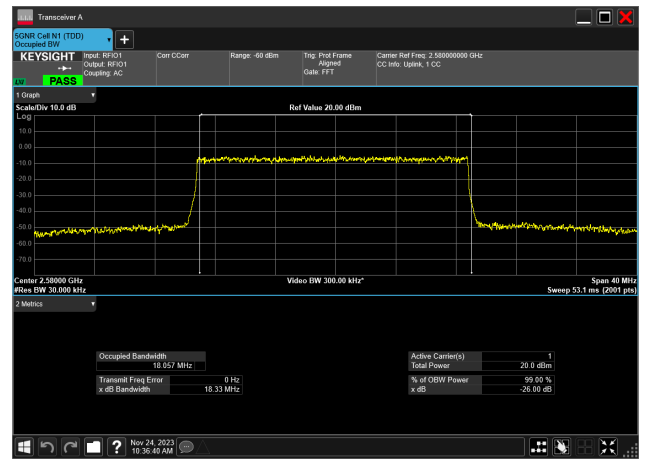

20MHz_30kHz_2580MHz_DFT-s-OFDM 16 QAM_RB50@
18.057 MHz