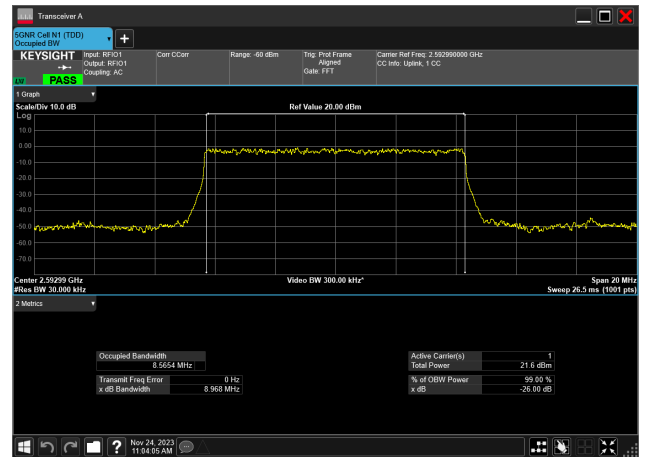

10MHz_30kHz_2592.99MHz_DFT-s-OFDM PI/2 BPSK_RB24@0
8.565 MHz