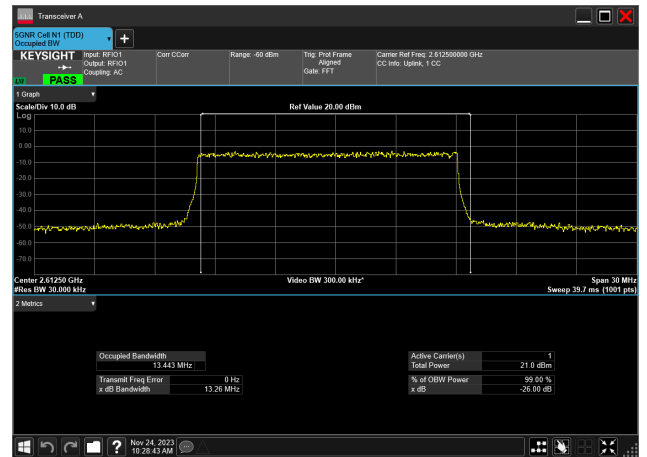

15MHz_30kHz_2595MHz_CP-OFDM 64 QAM_RB38@0
13.573 MHz

15MHz_30kHz_2595MHz_CP-OFDM 256 QAM_RB38@0
13.574 MHz

15MHz_30kHz_2612.5MHz_DFT-s-OFDM PI/2 BPSK_RB36@0
13.462 MHz

15MHz_30kHz_2612.5MHz_DFT-s-OFDM QPSK_RB36@0
13.443 MHz