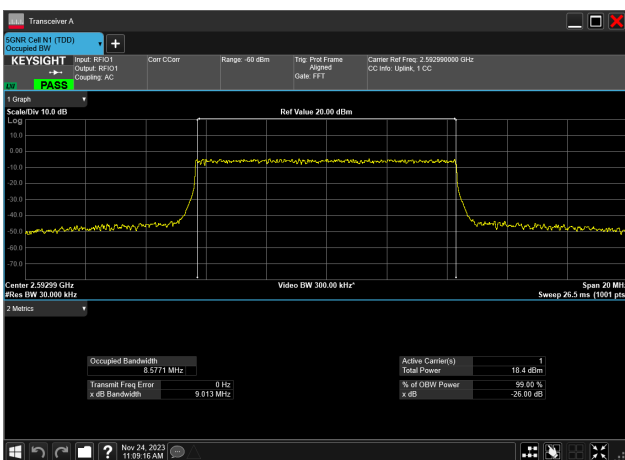

10MHz_30kHz_2592.99MHz_DFT-s-OFDM 256 QAM_RB24@0
8.568 MHz

10MHz_30kHz_2592.99MHz_CP-OFDM QPSK_RB24@0
8.568 MHz

10MHz_30kHz_2592.99MHz_CP-OFDM 16 QAM_RB24@0
8.571 MHz

10MHz_30kHz_2592.99MHz_CP-OFDM 64 QAM_RB24@0
8.577 MHz