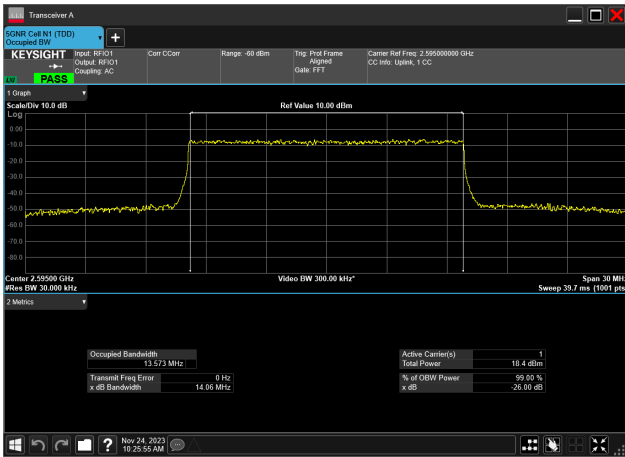

15MHz_30kHz_2595MHz_CP-OFDM 64 QAM_RB38@0
13.573 MHz