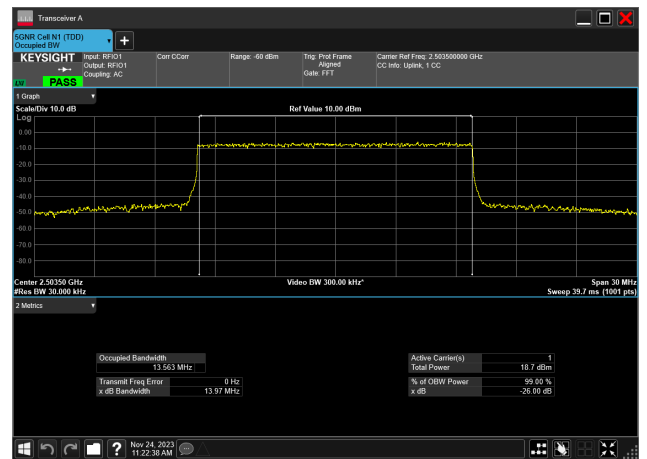

15MHz_30kHz_2503.5MHz_CP-OFDM 16 QAM_RB38@0
13.563 MHz