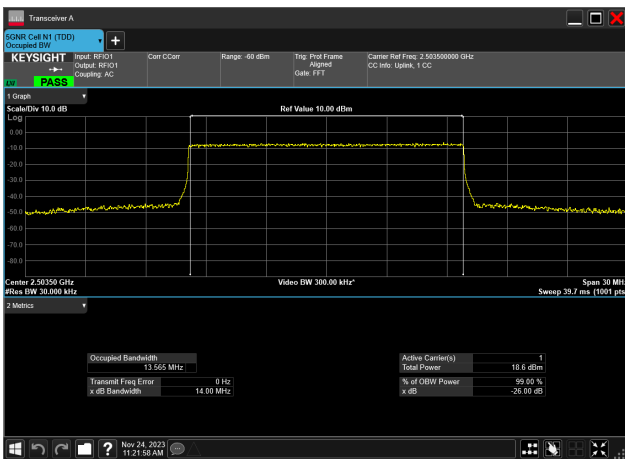

15MHz_30kHz_2503.5MHz_DFT-s-OFDM 16 QAM_RB36@0
13.409 MHz

15MHz_30kHz_2503.5MHz_DFT-s-OFDM 64 QAM_RB36@0
13.447 MHz

15MHz_30kHz_2503.5MHz_DFT-s-OFDM 256 QAM_RB36@0
13.442 MHz

15MHz_30kHz_2503.5MHz_CP-OFDM QPSK_RB38@0
13.565 MHz