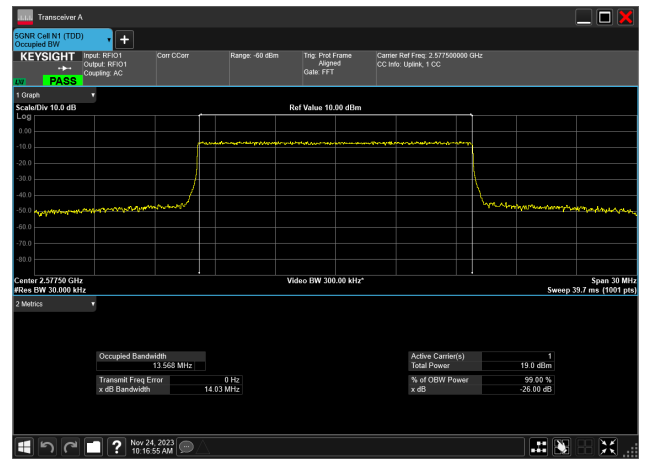

15MHz_30kHz_2577.5MHz_CP-OFDM QPSK_RB38@0
13.568 MHz