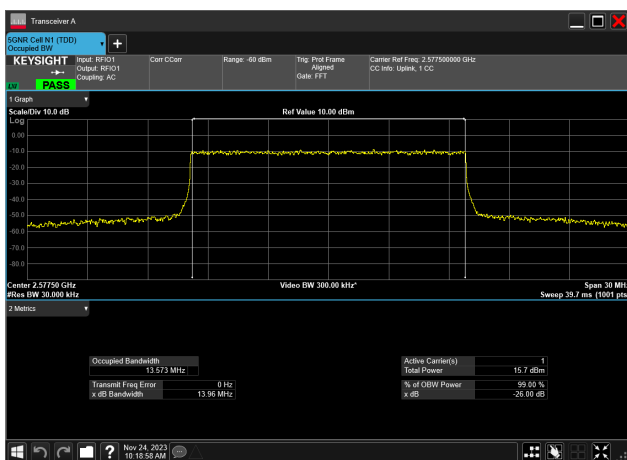

15MHz_30kHz_2577.5MHz_CP-OFDM 256 QAM_RB38@0
13.573 MHz