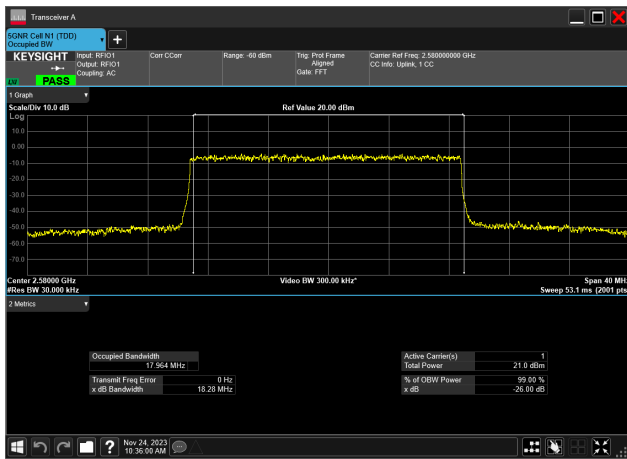

20MHz_30kHz_2580MHz_DFT-s-OFDM QPSK_RB50@
17.964 MHz