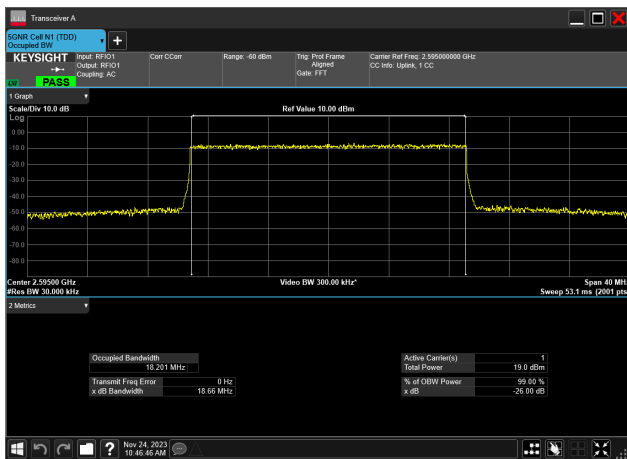

20MHz_30kHz_2595MHz_CP-OFDM 16 QAM_RB51@
18.201 MHz