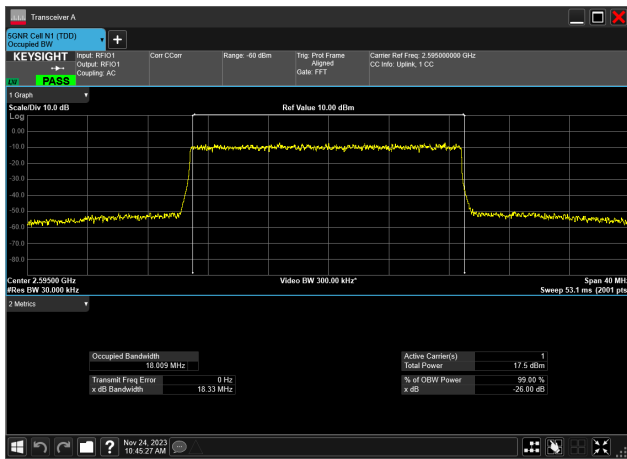

20MHz_30kHz_2595MHz_DFT-s-OFDM 256 QAM_RB50@
18.009 MHz