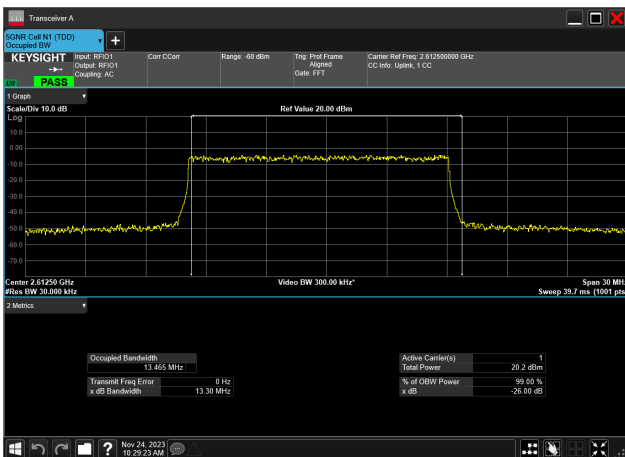

15MHz_30kHz_2612.5MHz_DFT-s-OFDM 16 QAM_RB36@0
13.465 MHz