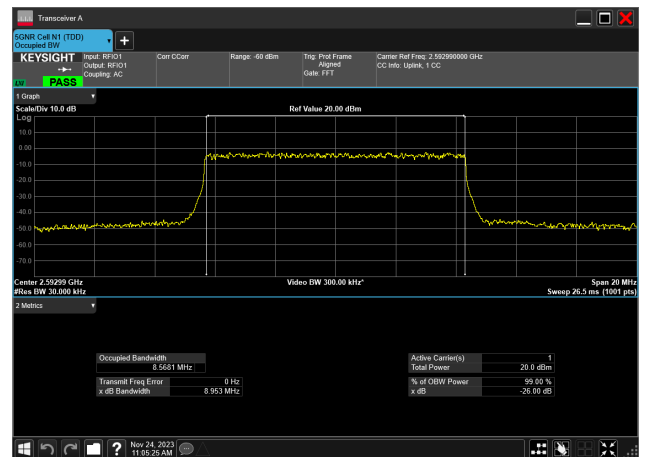

10MHz_30kHz_2592.99MHz_DFT-s-OFDM 256 QAM_RB24@0
8.568 MHz

10MHz_30kHz_2592.99MHz_DFT-s-OFDM 16 QAM_RB24@0
8.568 MHz