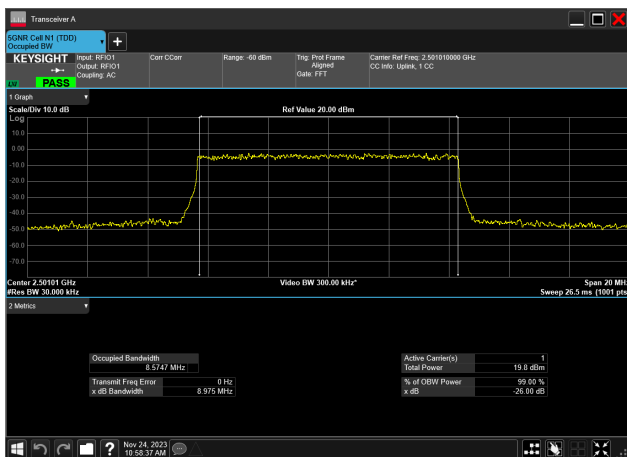

10MHz_30kHz_2501.01MHz_DFT-s-OFDM 16 QAM_RB24@0
8.575 MHz