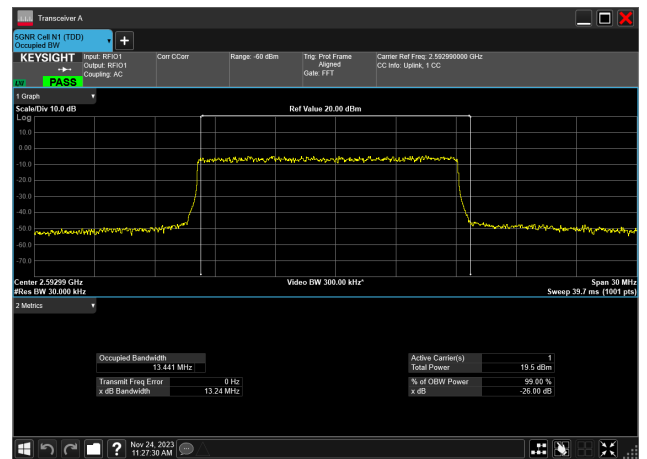

15MHz_30kHz_2592.99MHz_DFT-s-OFDM 64 QAM_RB36@0
13.441 MHz