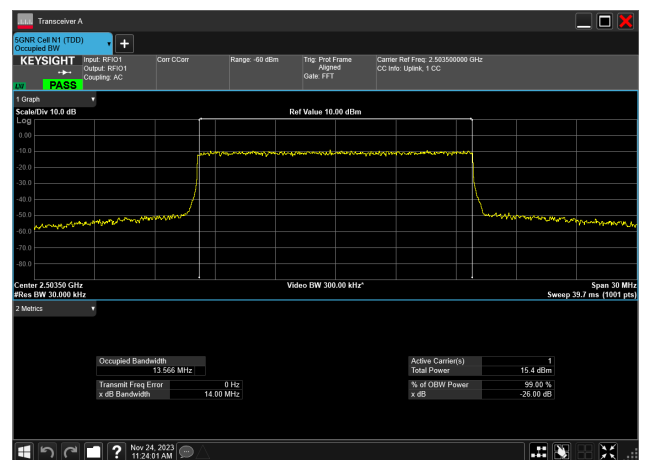

15MHz_30kHz_2592.99MHz_DFT-s-OFDM QPSK_RB36@0
13.443 MHz

15MHz_30kHz_2503.5MHz_CP-OFDM 256 QAM_RB38@0
13.566 MHz