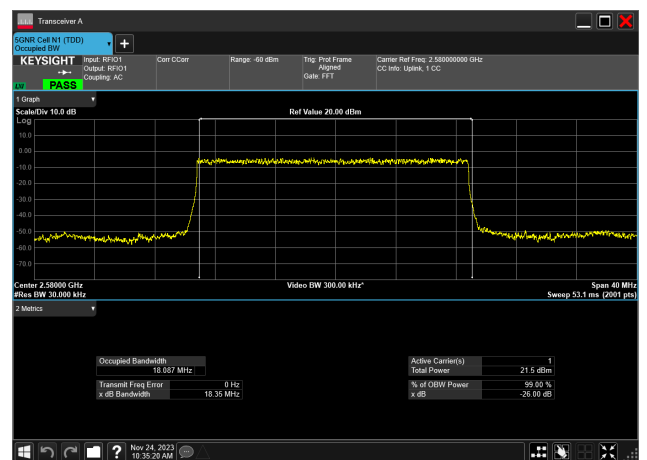

15MHz_30kHz_2612.5MHz_CP-OFDM 16 QAM_RB38@0
13.565 MHz

15MHz_30kHz_2612.5MHz_CP-OFDM 64 QAM_RB38@0
13.576 MHz

15MHz_30kHz_2612.5MHz_CP-OFDM 256 QAM_RB38@0
13.566 MHz

20MHz_30kHz_2580MHz_DFT-s-OFDM PI/2 BPSK_RB50@0
18.087 MHz