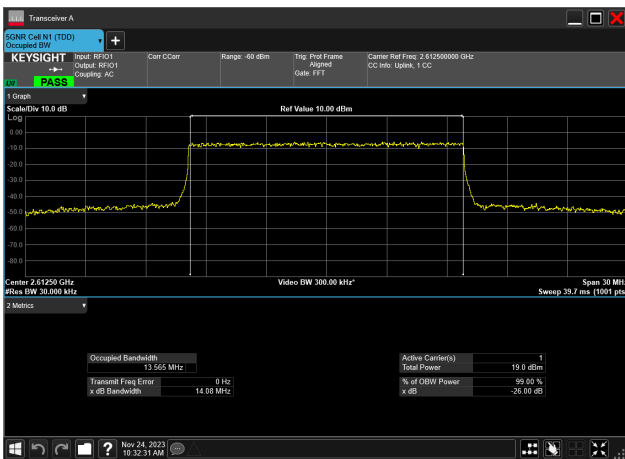

15MHz_30kHz_2612.5MHz_CP-OFDM 16 QAM_RB38@0
13.565 MHz