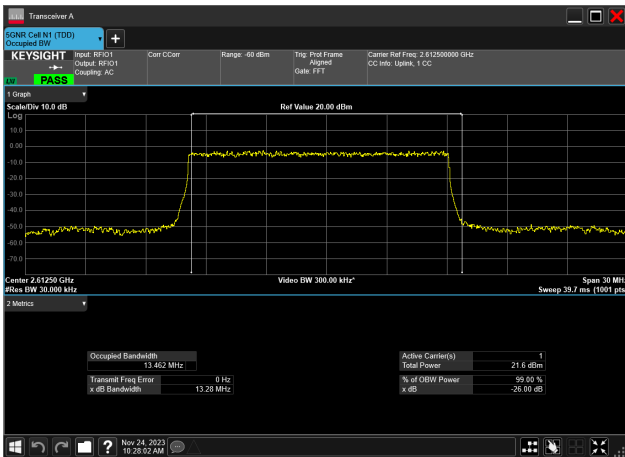

15MHz_30kHz_2612.5MHz_DFT-s-OFDM PI/2 BPSK_RB36@0
13.462 MHz