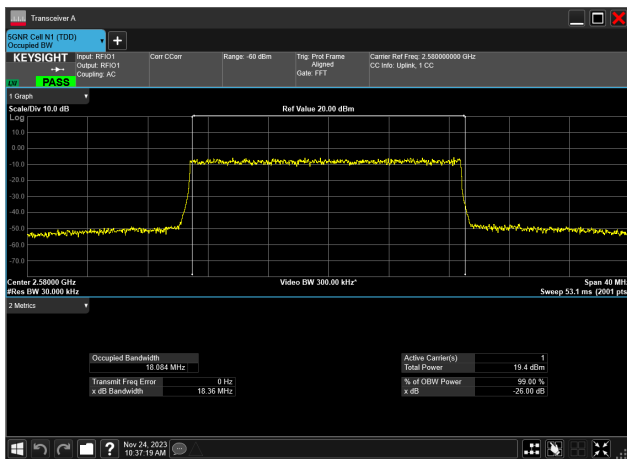

20MHz_30kHz_2580MHz_DFT-s-OFDM 64 QAM_RB50@
18.084 MHz