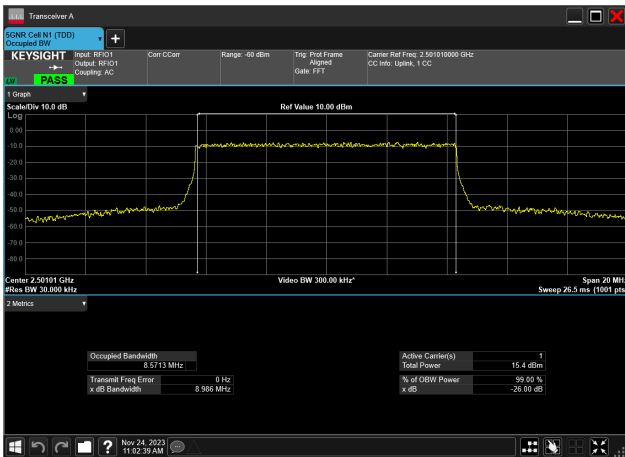

10MHz_30kHz_2501.01MHz_CP-OFDM QPSK_RB24@0
8.568 MHz

10MHz_30kHz_2501.01MHz_CP-OFDM 16 QAM_RB24@0
8.574 MHz

10MHz_30kHz_2501.01MHz_CP-OFDM 64 QAM_RB24@0
8.572 MHz

10MHz_30kHz_2501.01MHz_CP-OFDM 256 QAM_RB24@0
8.571 MHz