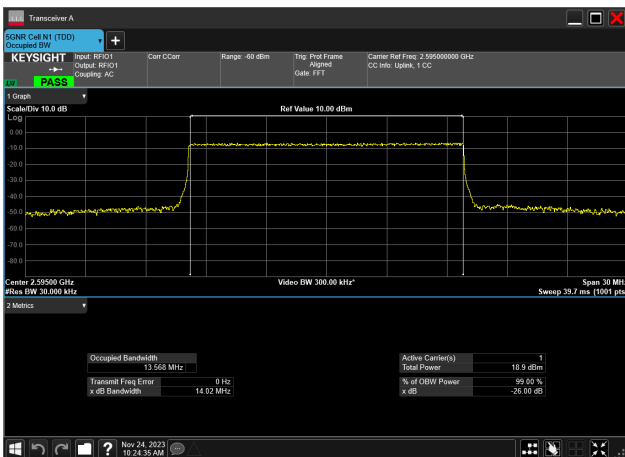

15MHz_30kHz_2595MHz_CP-OFDM QPSK_RB38@
13.568 MHz