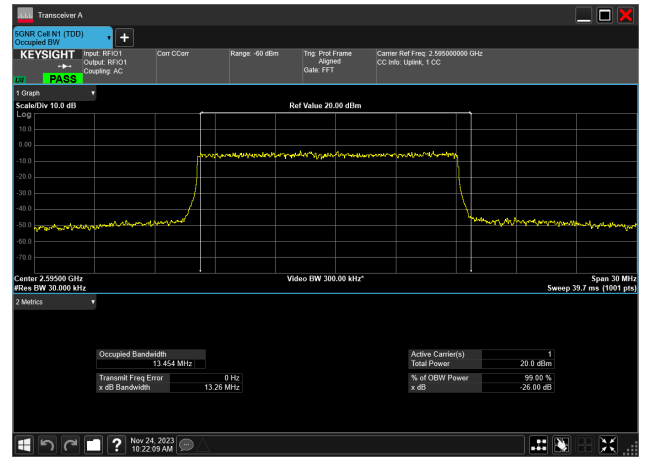

15MHz_30kHz_2577.5MHz_CP-OFDM 256 QAM_RB38@0
13.573 MHz

15MHz_30kHz_2595MHz_DFT-s-OFDM PI/2 BPSK_RB36@0
13.462 MHz

15MHz_30kHz_2595MHz_DFT-s-OFDM QPSK_RB36@
13.452 MHz

15MHz_30kHz_2595MHz_DFT-s-OFDM 16 QAM_RB36@
13.454 MHz