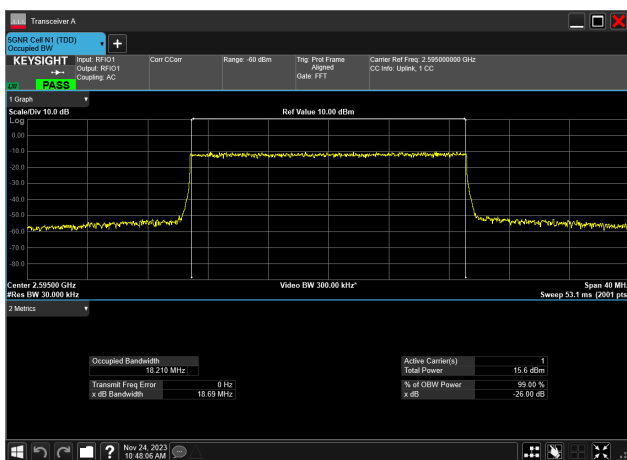

20MHz_30kHz_2595MHz_CP-OFDM 256 QAM_RB51@
18.210 MHz