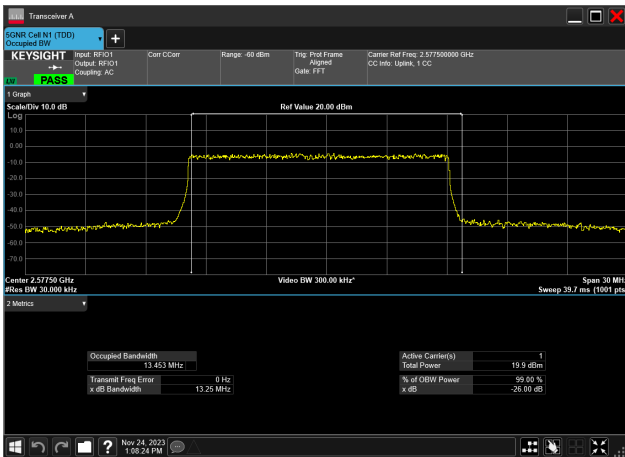

15MHz_30kHz_2577.5MHz_DFT-s-OFDM 16 QAM_RB36@0
13.453 MHz