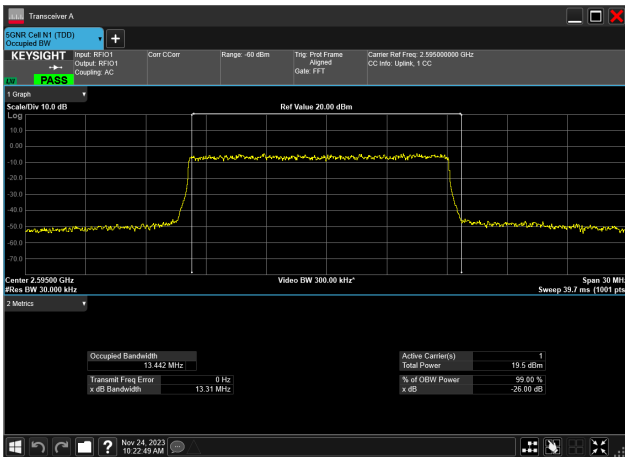

15MHz_30kHz_2595MHz_DFT-s-OFDM 64 QAM_RB36@
13.442 MHz