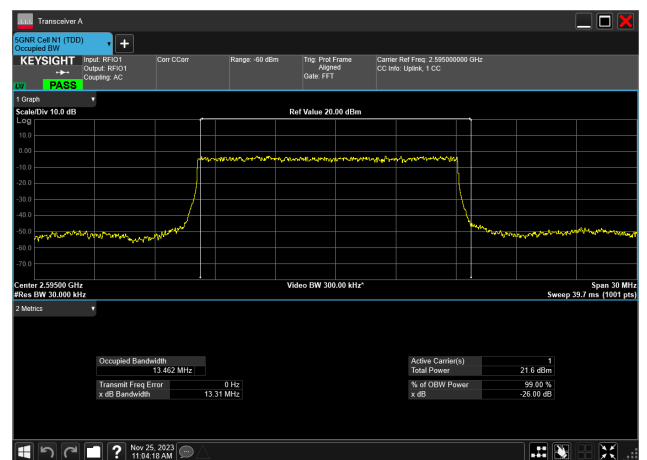

15MHz_30kHz_2595MHz_DFT-s-OFDM PI/2 BPSK_RB36@0
13.462 MHz