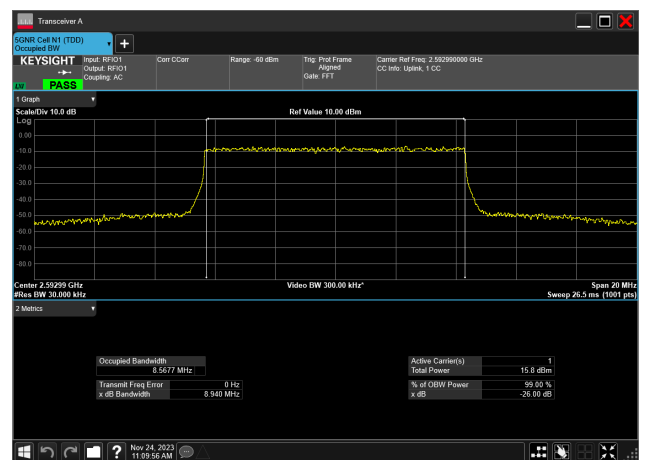

10MHz_30kHz_2685MHz_DFT-s-OFDM QPSK_RB24@0
8.540 MHz

10MHz_30kHz_2592.99MHz_CP-OFDM 256 QAM_RB24@0
8.568 MHz