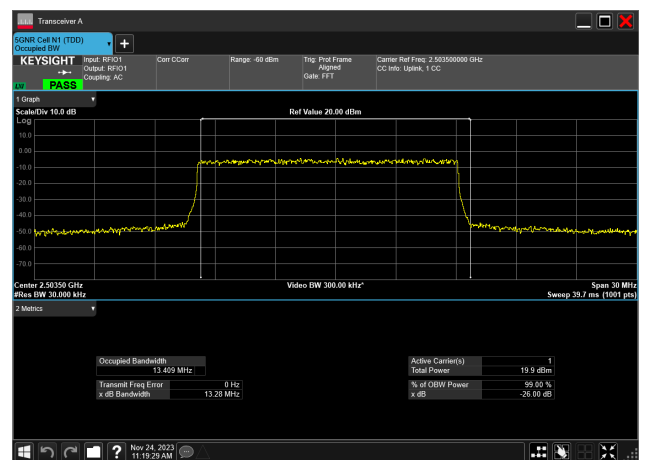

15MHz_30kHz_2503.5MHz_DFT-s-OFDM 256 QAM_RB36@0
13.442 MHz

15MHz_30kHz_2503.5MHz_DFT-s-OFDM 16 QAM_RB36@0
13.409 MHz