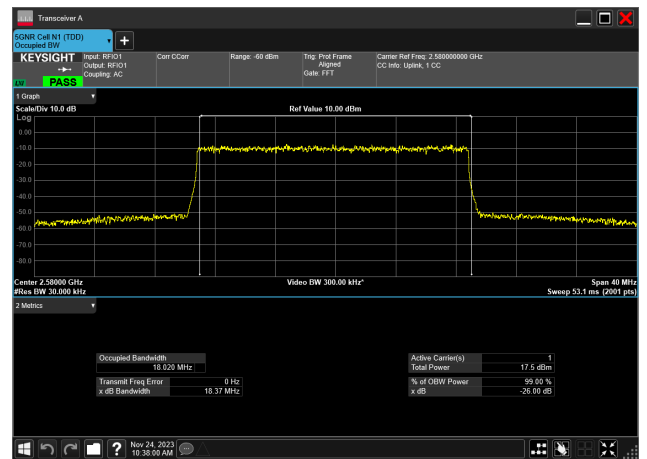

20MHz_30kHz_2580MHz_DFT-s-OFDM QPSK_RB50@
17.964 MHz

20MHz_30kHz_2580MHz_DFT-s-OFDM 16 QAM_RB50@
18.057 MHz

20MHz_30kHz_2580MHz_DFT-s-OFDM 64 QAM_RB50@
18.084 MHz

20MHz_30kHz_2580MHz_DFT-s-OFDM 256 QAM_RB50@
18.020 MHz