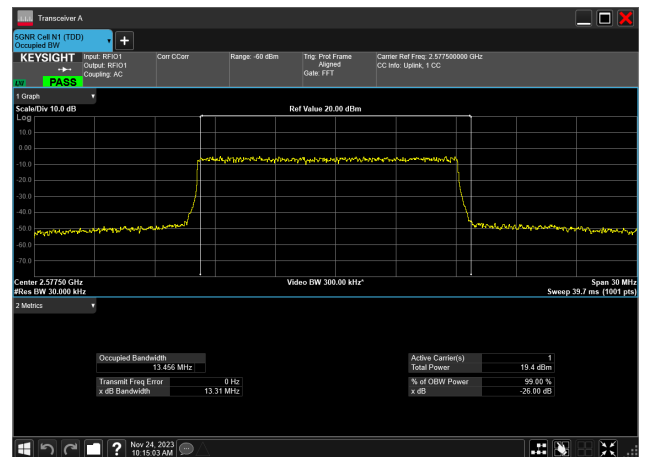

10MHz_30kHz_2615MHz_CP-OFDM 256 QAM_RB24@0
8.571 MHz

15MHz_30kHz_2577.5MHz_DFT-s-OFDM PI/2 BPSK_RB36@0
13.505 MHz

15MHz_30kHz_2577.5MHz_DFT-s-OFDM QPSK_RB36@0
13.453 MHz

15MHz_30kHz_2577.5MHz_DFT-s-OFDM 64 QAM_RB36@0
13.456 MHz