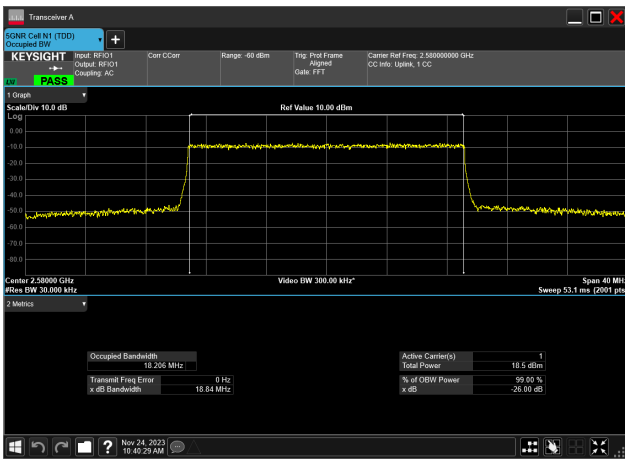

20MHz_30kHz_2580MHz_CP-OFDM 64 QAM_RB51@0
18.206 MHz