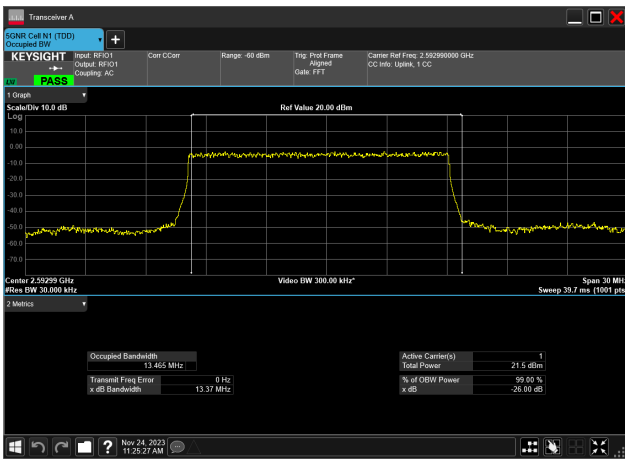

15MHz_30kHz_2503.5MHz_CP-OFDM 16 QAM_RB38@0
13.563 MHz

15MHz_30kHz_2503.5MHz_CP-OFDM 64 QAM_RB38@0
13.573 MHz

15MHz_30kHz_2503.5MHz_CP-OFDM 256 QAM_RB38@0
13.566 MHz

15MHz_30kHz_2592.99MHz_DFT-s-OFDM PI/2 BPSK_RB36@0
13.465 MHz