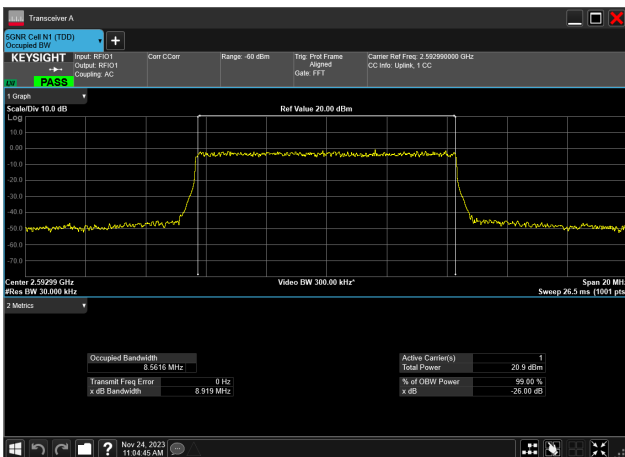

10MHz_30kHz_2592.99MHz_DFT-s-OFDM 64 QAM_RB24@0
8.566 MHz

10MHz_30kHz_2592.99MHz_DFT-s-OFDM QPSK_RB24@0
8.562 MHz