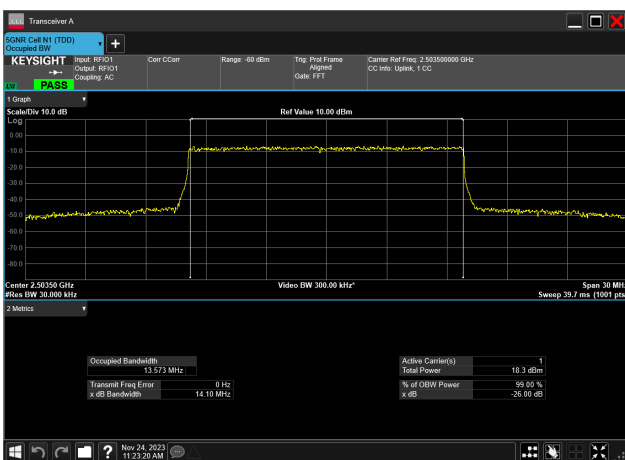

15MHz_30kHz_2592.99MHz_DFT-s-OFDM PI/2 BPSK_RB36@0
13.465 MHz

15MHz_30kHz_2503.5MHz_CP-OFDM 64 QAM_RB38@0
13.573 MHz