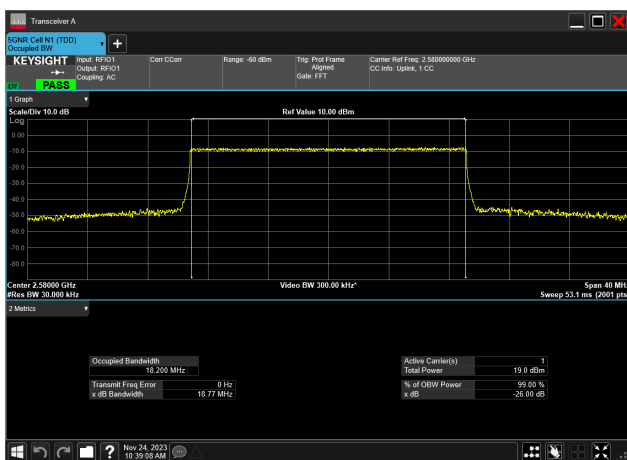

20MHz_30kHz_2580MHz_CP-OFDM QPSK_RB51@
18.200 MHz