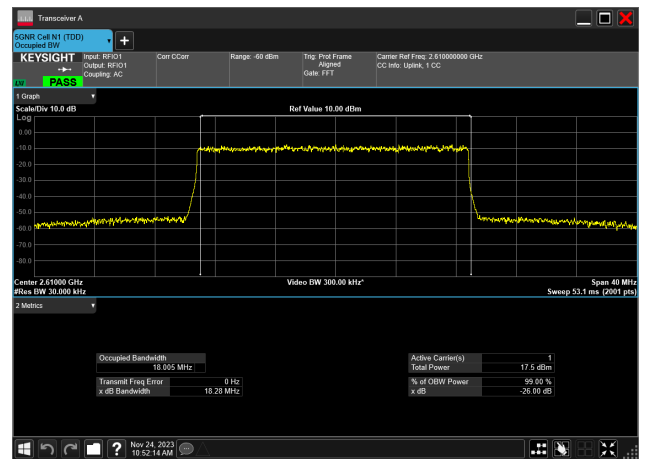

20MHz_30kHz_2610MHz_DFT-s-OFDM 256 QAM_RB50@
18.005 MHz