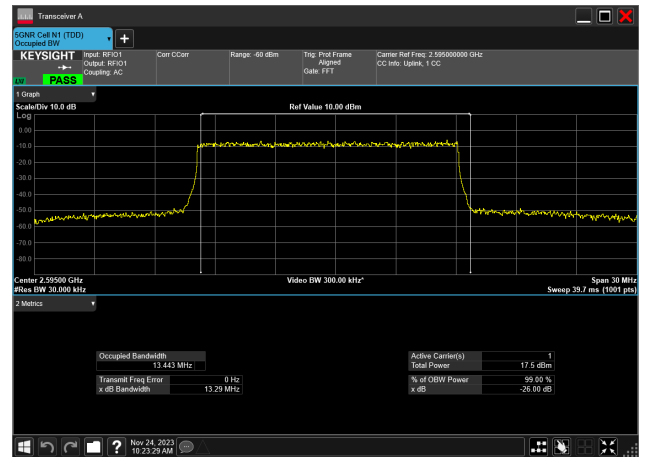

15MHz_30kHz_2595MHz_DFT-s-OFDM 256 QAM_RB36@
13.443 MHz