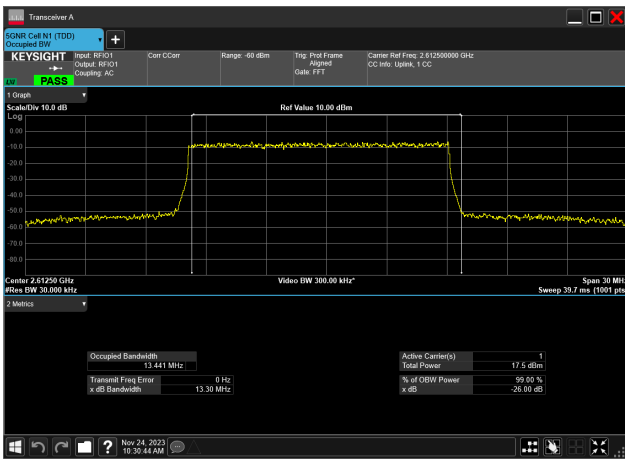

15MHz_30kHz_2612.5MHz_DFT-s-OFDM 256 QAM_RB36@0
13.441 MHz