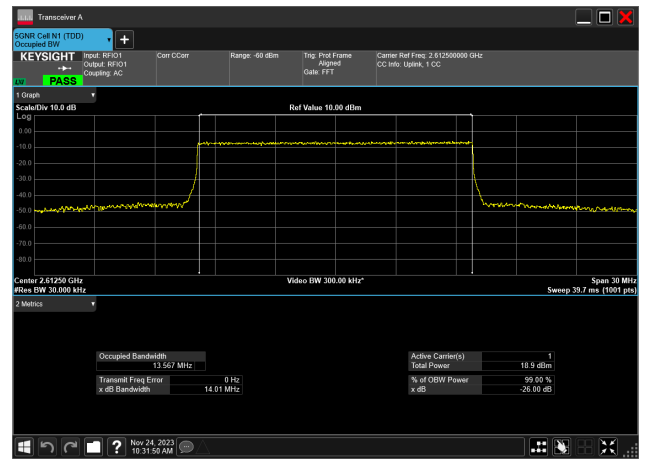

15MHz_30kHz_2612.5MHz_DFT-s-OFDM 16 QAM_RB36@0
13.465 MHz

15MHz_30kHz_2612.5MHz_DFT-s-OFDM 64 QAM_RB36@0
13.451 MHz

15MHz_30kHz_2612.5MHz_DFT-s-OFDM 256 QAM_RB36@0
13.441 MHz

15MHz_30kHz_2612.5MHz_CP-OFDM QPSK_RB38@0
13.567 MHz