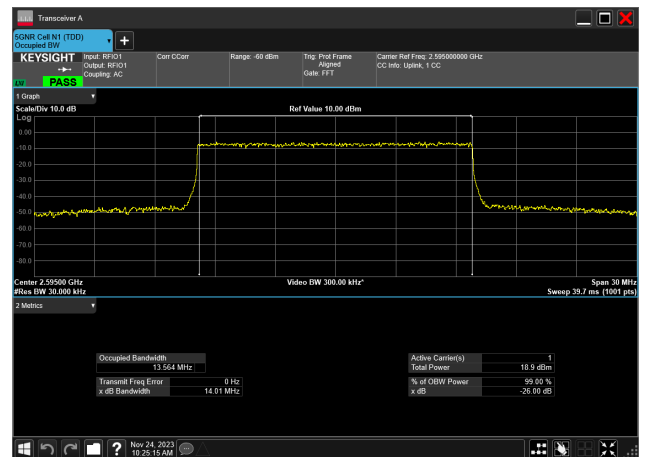

15MHz_30kHz_2595MHz_DFT-s-OFDM 64 QAM_RB36@
13.442 MHz

15MHz_30kHz_2595MHz_DFT-s-OFDM 256 QAM_RB36@
13.443 MHz

15MHz_30kHz_2595MHz_CP-OFDM QPSK_RB38@
13.568 MHz

15MHz_30kHz_2595MHz_CP-OFDM 16 QAM_RB38@
13.564 MHz