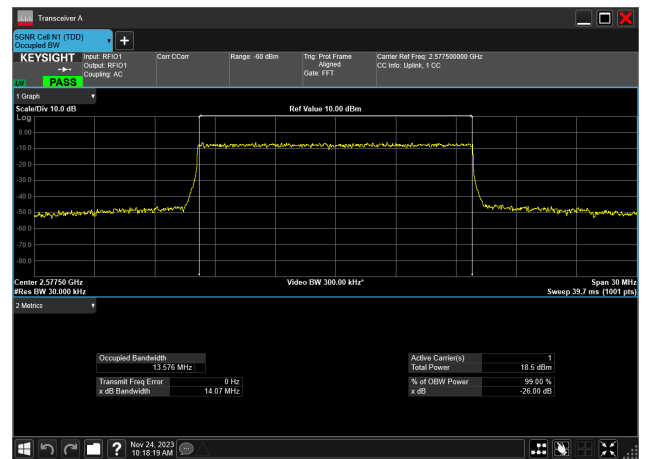

15MHz_30kHz_2577.5MHz_DFT-s-OFDM 256 QAM_RB36@0
13.443 MHz

15MHz_30kHz_2577.5MHz_CP-OFDM QPSK_RB38@0
13.568 MHz

15MHz_30kHz_2577.5MHz_CP-OFDM 16 QAM_RB38@0
13.567 MHz

15MHz_30kHz_2577.5MHz_CP-OFDM 64 QAM_RB38@0
13.576 MHz