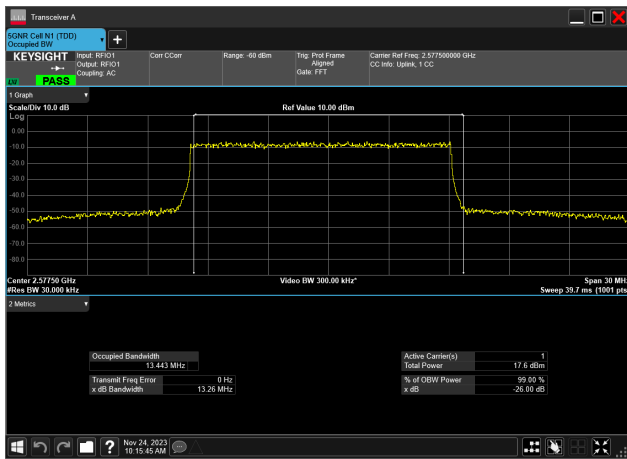

15MHz_30kHz_2577.5MHz_DFT-s-OFDM 256 QAM_RB36@0
13.443 MHz