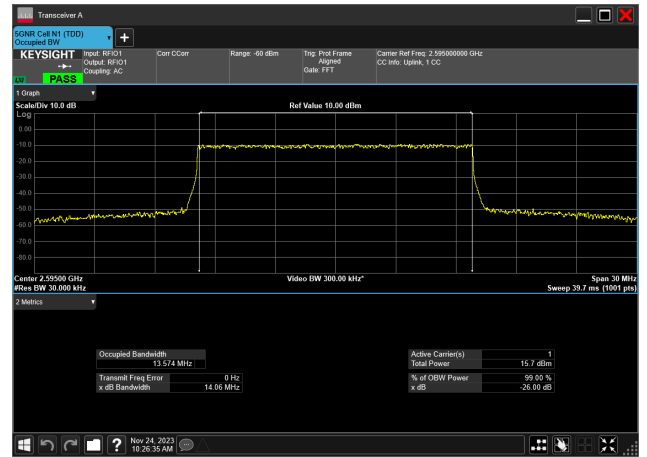

15MHz_30kHz_2595MHz_CP-OFDM 256 QAM_RB38@0
13.574 MHz