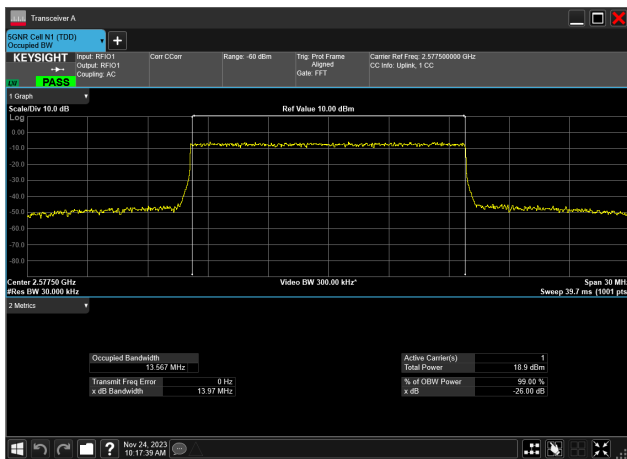

15MHz_30kHz_2577.5MHz_CP-OFDM 16 QAM_RB38@0
13.567 MHz