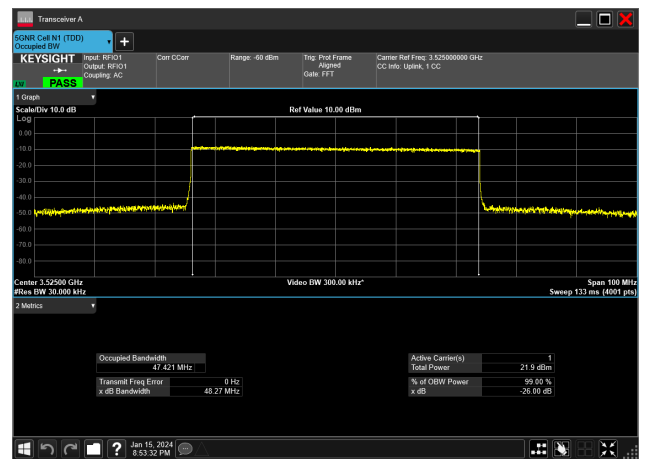

50MHz_30kHz_3525MHz_CP-OFDM QPSK_RB133@0
47.421 MHz