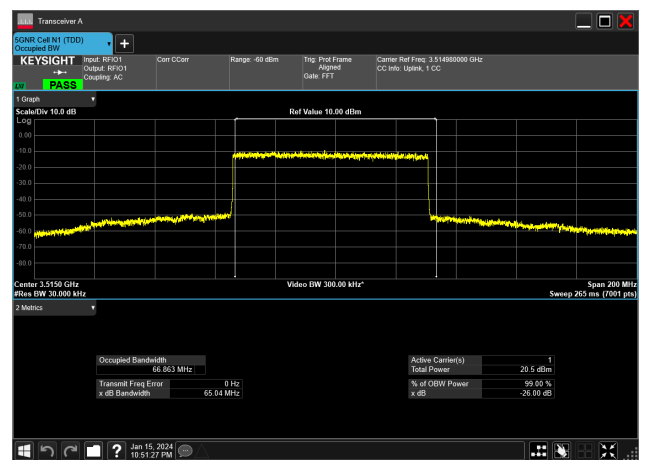

70MHz_30kHz_3515MHz_DFT-s-OFDM PI/2 BPSK_RB180@0
66.929 MHz

70MHz_30kHz_3515MHz_DFT-s-OFDM 256 QAM_RB180@0
66.863 MHz