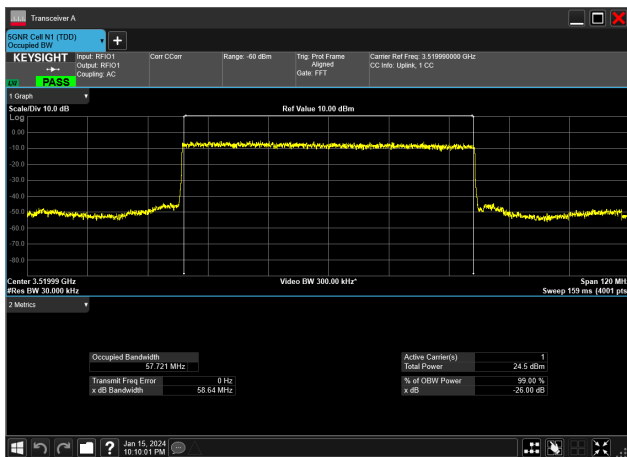

70MHz_30kHz_3485MHz_CP-OFDM 16 QAM_RB189@0
67.329 MHz

60MHz_30kHz_3520MHz_DFT-s-OFDM PI/2 BPSK_RB162@0
57.721 MHz