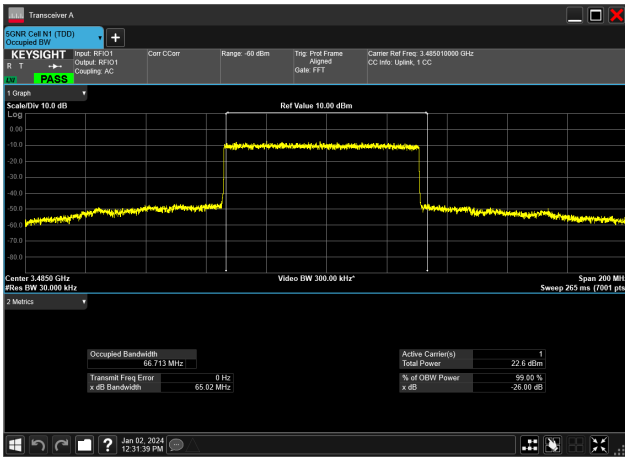

70MHz_30kHz_3485MHz_DFT-s-OFDM 64 QAM_RB180@0
66.713 MHz