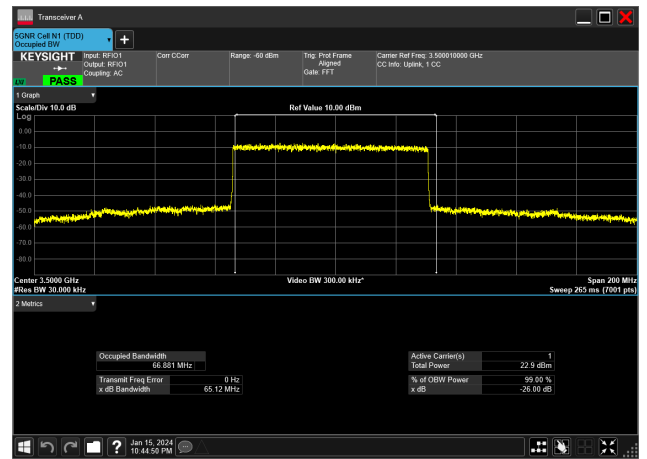

70MHz_30kHz_3500MHz_CP-OFDM 256 QAM_RB189@0
67.337 MHz

70MHz_30kHz_3500MHz_CP-OFDM 64 QAM_RB189@0
67.320 MHz

70MHz_30kHz_3500MHz_CP-OFDM QPSK_RB189@
67.337 MHz

70MHz_30kHz_3500MHz_DFT-s-OFDM 16 QAM_RB180@
66.881 MHz