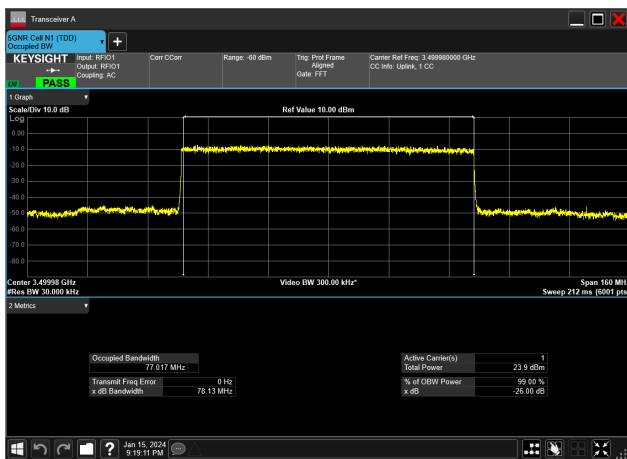

80MHz_30kHz_3500MHz_DFT-s-OFDM QPSK_RB216@0
77.017 MHz