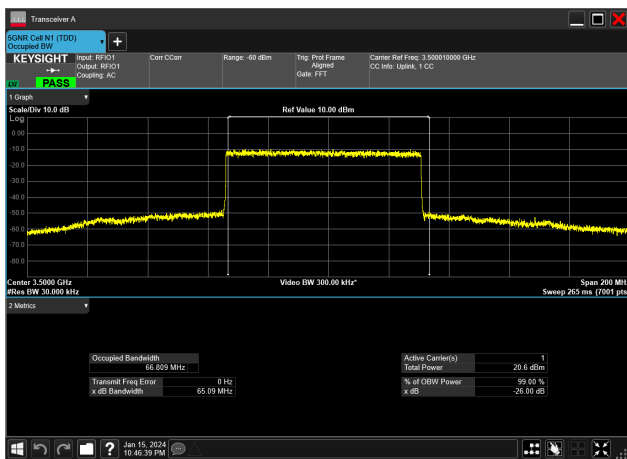

70MHz_30kHz_3500MHz_DFT-s-OFDM 256 QAM_RB180@
66.809 MHz