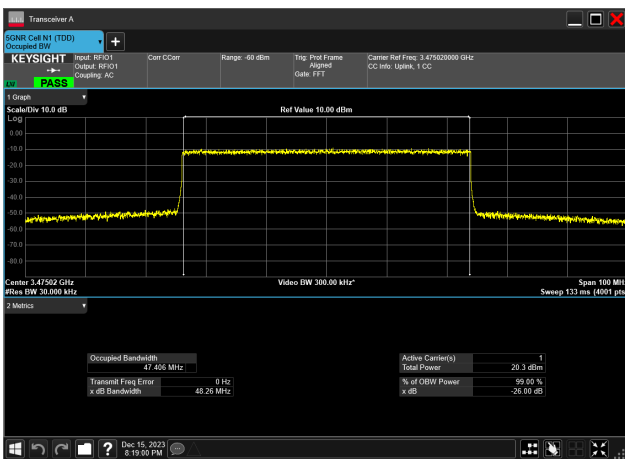

50MHz_30kHz_3475MHz_CP-OFDM 16 QAM_RB133@0
47.454 MHz

50MHz_30kHz_3475MHz_CP-OFDM 256 QAM_RB133@0
47.408 MHz

50MHz_30kHz_3475MHz_CP-OFDM 64 QAM_RB133@0
47.406 MHz

50MHz_30kHz_3475MHz_CP-OFDM QPSK_RB133@0
47.414 MHz