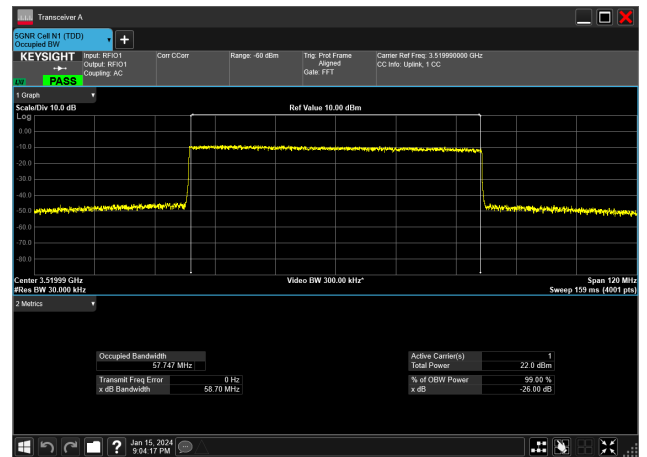

60MHz_30kHz_3520MHz_CP-OFDM 16 QAM_RB162@0
57.747 MHz