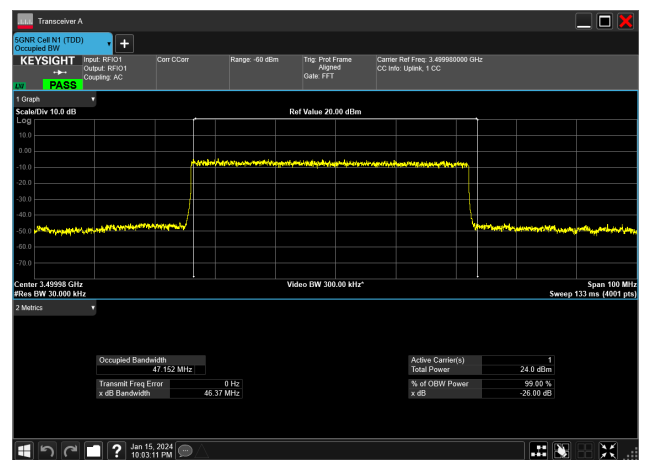

50MHz_30kHz_3525MHz_CP-OFDM 256 QAM_RB133@0
47.411 MHz

50MHz_30kHz_3500MHz_DFT-s-OFDM QPSK_RB128@
47.152 MHz