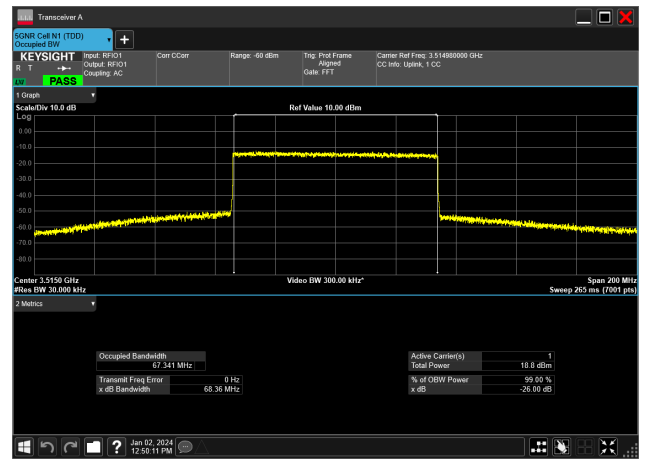

70MHz_30kHz_3515MHz_CP-OFDM 256 QAM_RB189@0
67.341 MHz