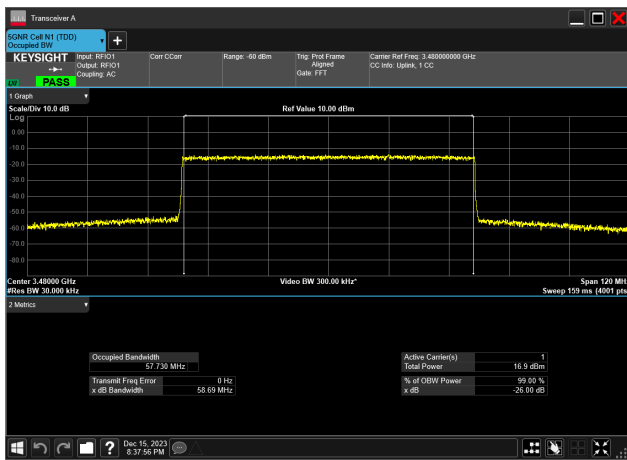

60MHz_30kHz_3480MHz_CP-OFDM QPSK_RB162@0
57.722 MHz

60MHz_30kHz_3480MHz_CP-OFDM 256 QAM_RB162@0
57.730 MHz