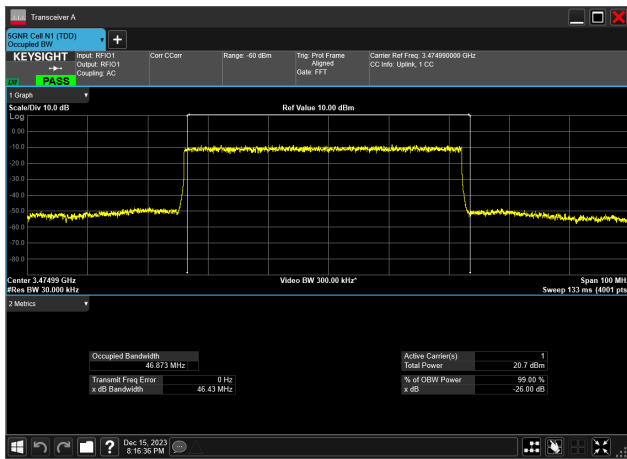

50MHz_30kHz_3475MHz_DFT-s-OFDM 64 QAM_RB128@0
46.873 MHz