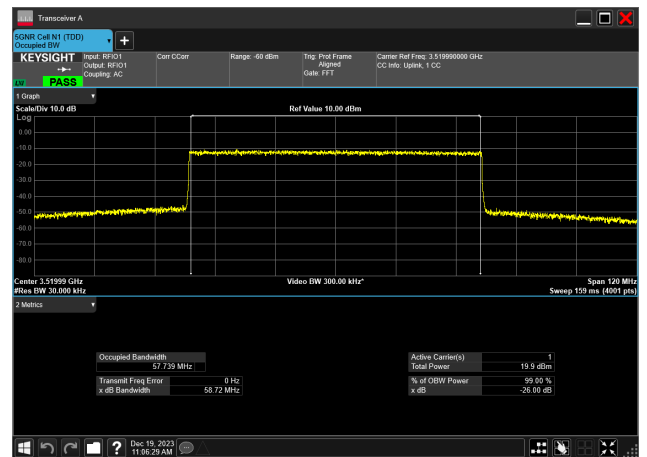

60MHz_30kHz_3500MHz_DFT-s-OFDM QPSK_RB162@0
57.725 MHz

60MHz_30kHz_3520MHz_CP-OFDM 16 QAM_RB162@0
57.747 MHz

60MHz_30kHz_3520MHz_CP-OFDM 256 QAM_RB162@0
57.782 MHz

60MHz_30kHz_3520MHz_CP-OFDM 64 QAM_RB162@0
57.739 MHz