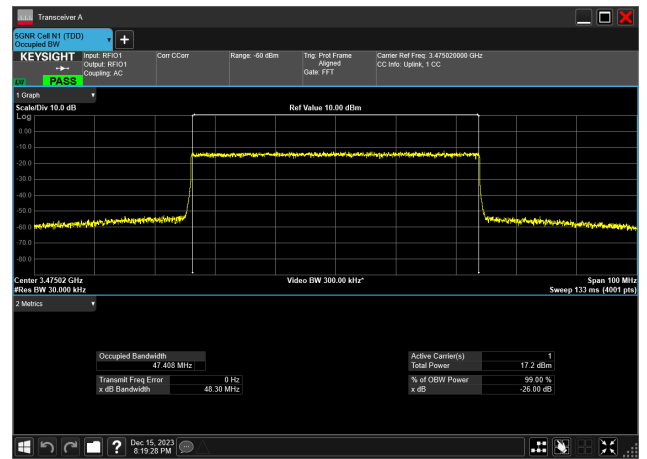

50MHz_30kHz_3475MHz_CP-OFDM 16 QAM_RB133@0
47.454 MHz

50MHz_30kHz_3475MHz_CP-OFDM 256 QAM_RB133@0
47.408 MHz

50MHz_30kHz_3475MHz_CP-OFDM 64 QAM_RB133@0
47.406 MHz

50MHz_30kHz_3475MHz_CP-OFDM QPSK_RB133@0
47.414 MHz