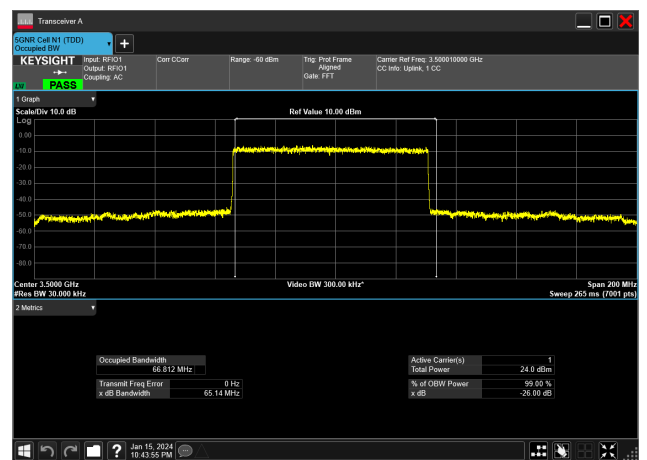

70MHz_30kHz_3500MHz_DFT-s-OFDM 256 QAM_RB180@
66.809 MHz

70MHz_30kHz_3500MHz_DFT-s-OFDM 64 QAM_RB180@
66.770 MHz

70MHz_30kHz_3500MHz_DFT-s-OFDM PI/2 BPSK_RB180@
66.877 MHz

70MHz_30kHz_3500MHz_DFT-s-OFDM QPSK_RB180@
66.812 MHz