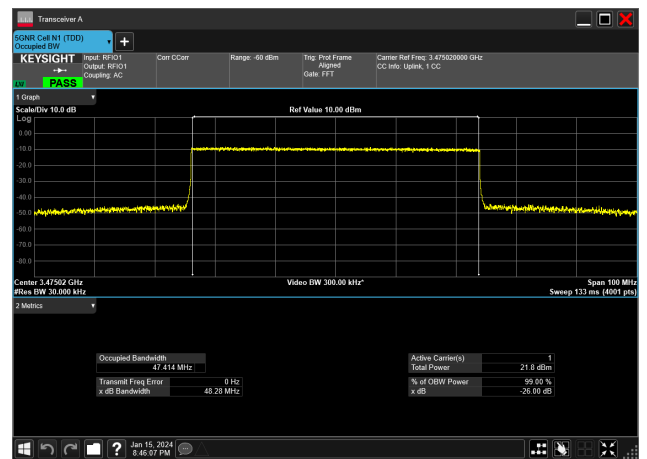

50MHz_30kHz_3475MHz_CP-OFDM 16 QAM_RB133@0
47.454 MHz

50MHz_30kHz_3475MHz_CP-OFDM 256 QAM_RB133@0
47.408 MHz

50MHz_30kHz_3475MHz_CP-OFDM 64 QAM_RB133@0
47.406 MHz

50MHz_30kHz_3475MHz_CP-OFDM QPSK_RB133@0
47.414 MHz