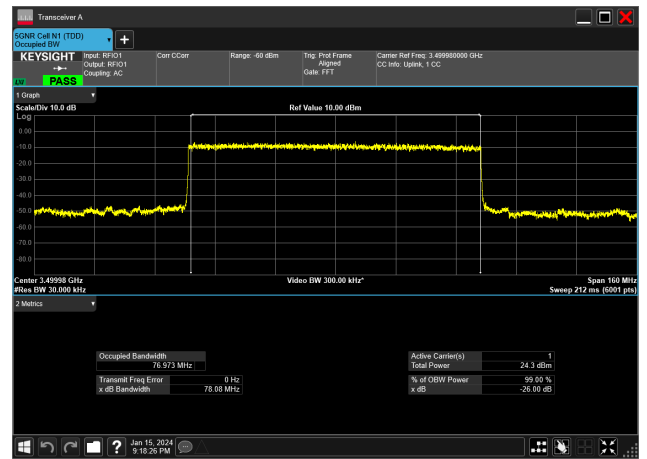

80MHz_30kHz_3500MHz_DFT-s-OFDM PI/2 BPSK_RB216@0
76.973 MHz