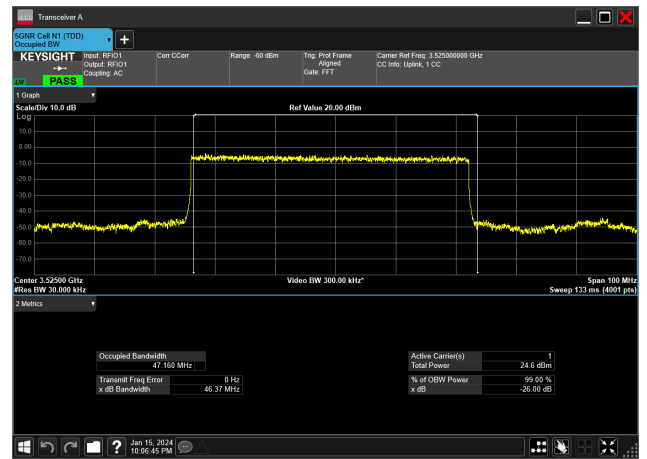

50MHz_30kHz_3525MHz_DFT-s-OFDM PI/2 BPSK_RB128@0
47.160 MHz