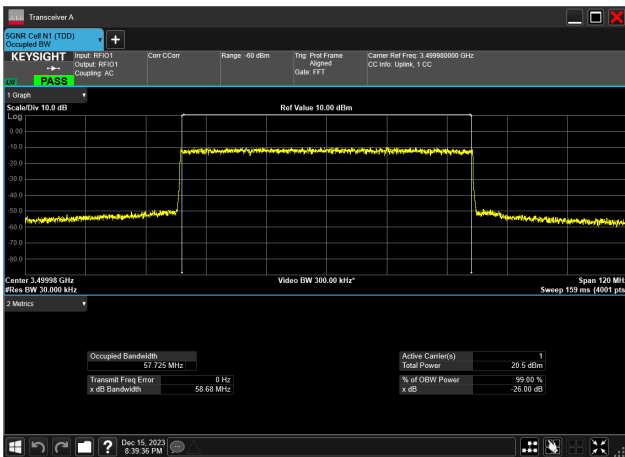

60MHz_30kHz_3500MHz_DFT-s-OFDM QPSK_RB162@0
57.725 MHz