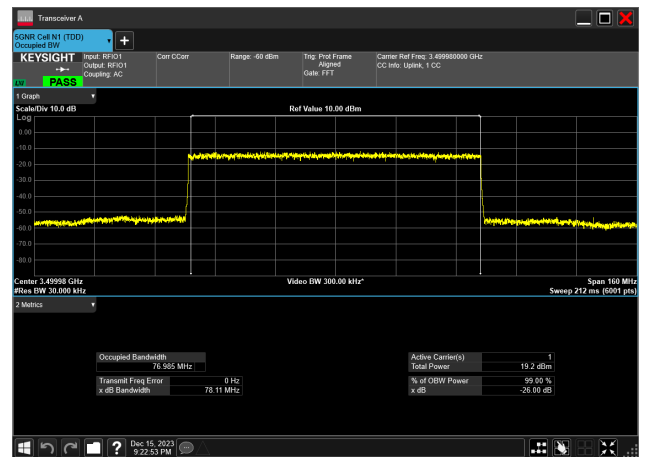

80MHz_30kHz_3500MHz_CP-OFDM 64 QAM_RB217@0
77.354 MHz

80MHz_30kHz_3500MHz_CP-OFDM QPSK_RB217@0
77.298 MHz

80MHz_30kHz_3500MHz_DFT-s-OFDM 16 QAM_RB216@0
77.014 MHz

80MHz_30kHz_3500MHz_DFT-s-OFDM 256 QAM_RB216@0
76.985 MHz