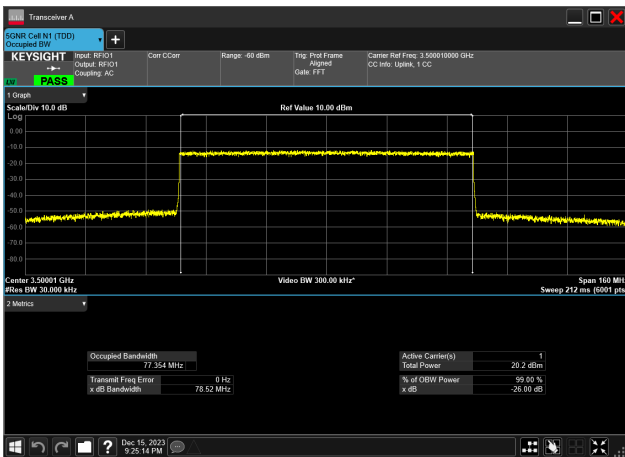

80MHz_30kHz_3500MHz_CP-OFDM 64 QAM_RB217@0
77.354 MHz