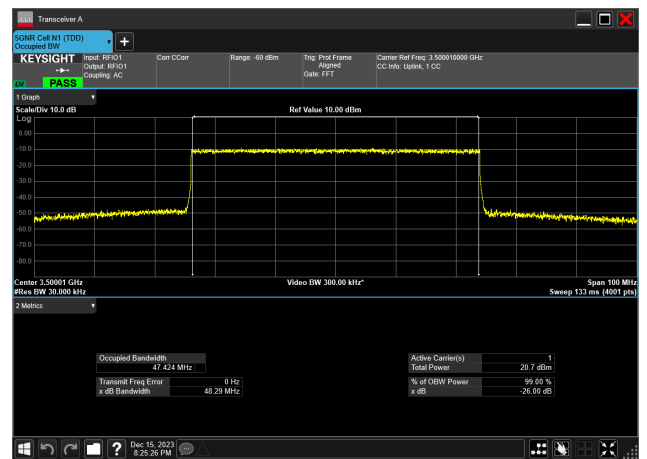

50MHz_30kHz_3500MHz_CP-OFDM 16 QAM_RB133@0
47.424 MHz