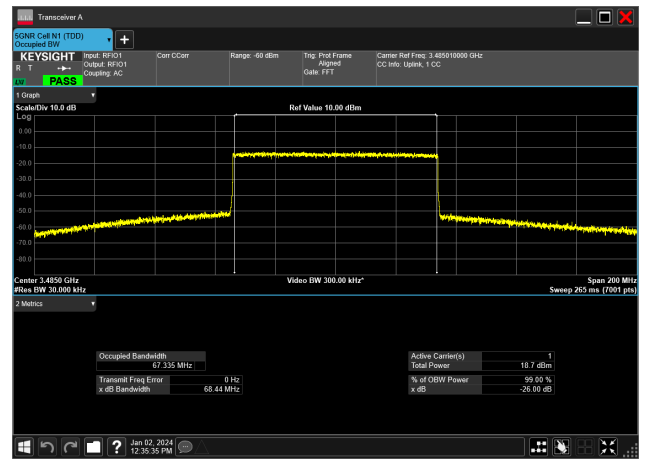

60MHz_30kHz_3520MHz_DFT-s-OFDM PI/2 BPSK_RB162@0
57.721 MHz

60MHz_30kHz_3520MHz_DFT-s-OFDM QPSK_RB162@0
57.684 MHz

70MHz_30kHz_3485MHz_CP-OFDM 16 QAM_RB189@0
67.329 MHz

70MHz_30kHz_3485MHz_CP-OFDM 256 QAM_RB189@0
67.335 MHz