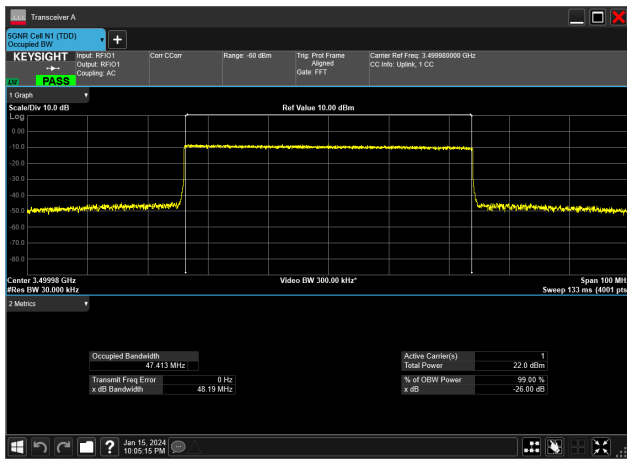

50MHz_30kHz_3500MHz_CP-OFDM QPSK_RB133@
47.413 MHz