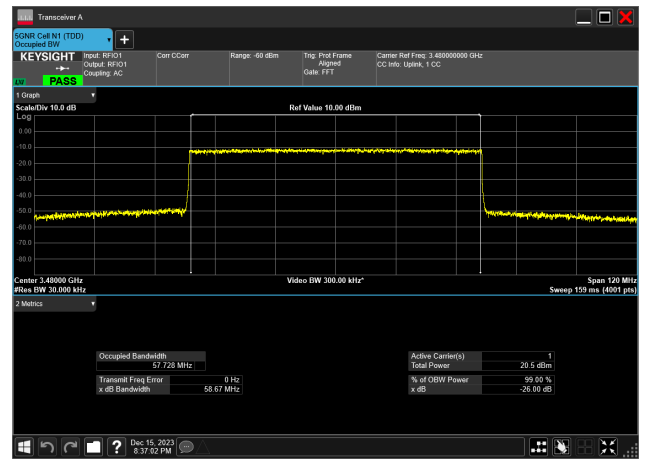

50MHz_30kHz_3525MHz_DFT-s-OFDM 64 QAM_RB128@0
46.965 MHz

50MHz_30kHz_3525MHz_DFT-s-OFDM PI/2 BPSK_RB128@0
47.160 MHz

50MHz_30kHz_3525MHz_DFT-s-OFDM QPSK_RB128@0
47.073 MHz

60MHz_30kHz_3480MHz_CP-OFDM 16 QAM_RB162@0
57.728 MHz