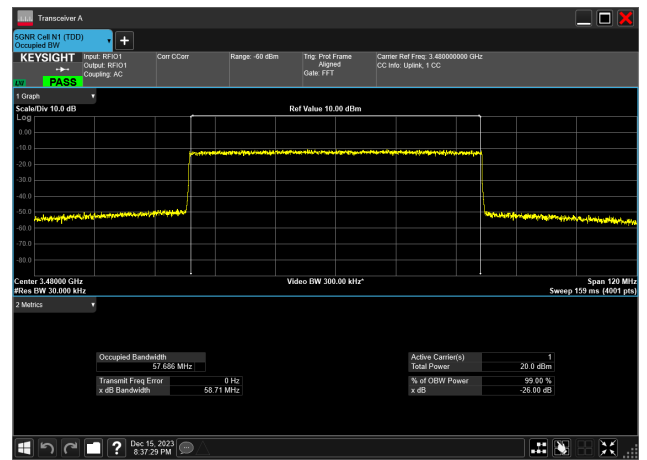

60MHz_30kHz_3480MHz_DFT-s-OFDM 16 QAM_RB162@0
57.681 MHz

60MHz_30kHz_3480MHz_CP-OFDM 64 QAM_RB162@0
57.686 MHz