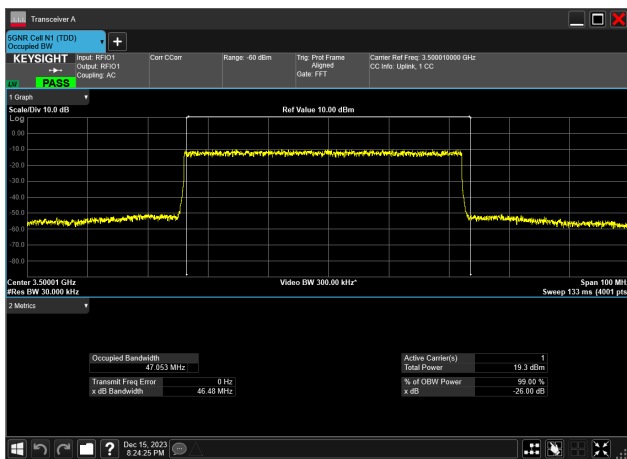

50MHz_30kHz_3500MHz_DFT-s-OFDM 256 QAM_RB128@
47.053 MHz