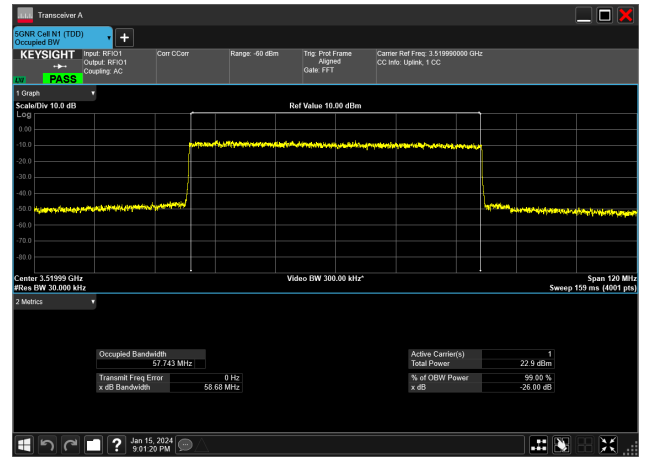

60MHz_30kHz_3520MHz_DFT-s-OFDM 16 QAM_RB162@0
57.743 MHz