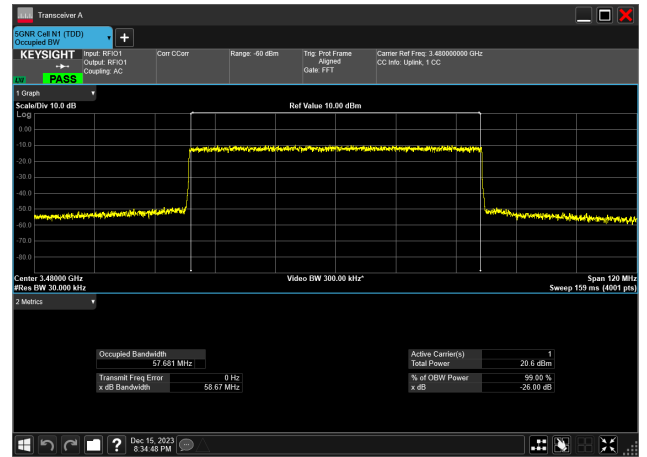

60MHz_30kHz_3480MHz_CP-OFDM 256 QAM_RB162@0
57.730 MHz

60MHz_30kHz_3480MHz_CP-OFDM 64 QAM_RB162@0
57.686 MHz

60MHz_30kHz_3480MHz_CP-OFDM QPSK_RB162@0
57.722 MHz

60MHz_30kHz_3480MHz_DFT-s-OFDM 16 QAM_RB162@0
57.681 MHz