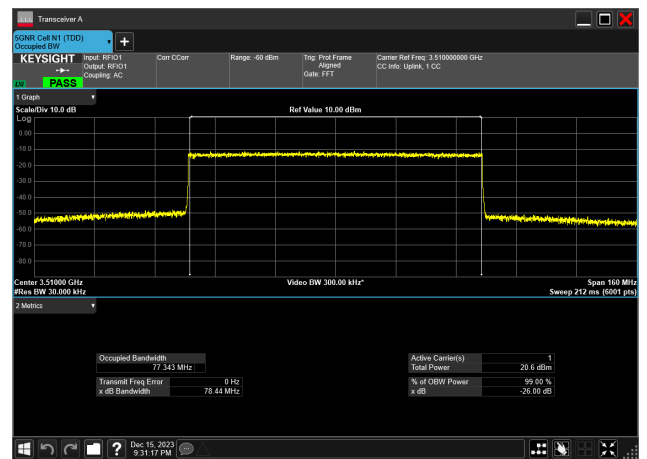

80MHz_30kHz_3500MHz_DFT-s-OFDM 64 QAM_RB216@0
76.925 MHz

80MHz_30kHz_3500MHz_DFT-s-OFDM PI/2 BPSK_RB216@0
76.973 MHz

80MHz_30kHz_3500MHz_DFT-s-OFDM QPSK_RB216@0
77.017 MHz

80MHz_30kHz_3510MHz_CP-OFDM 16 QAM_RB217@0
77.343 MHz