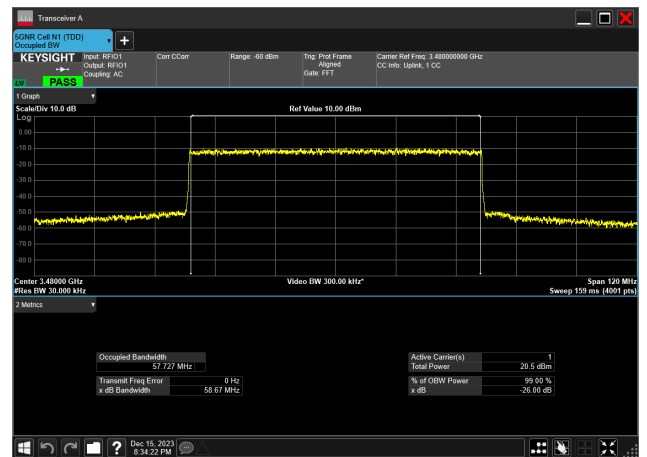

60MHz_30kHz_3480MHz_DFT-s-OFDM 256 QAM_RB162@0
57.750 MHz

60MHz_30kHz_3480MHz_DFT-s-OFDM 64 QAM_RB162@0
57.686 MHz

60MHz_30kHz_3480MHz_DFT-s-OFDM PI/2 BPSK_RB162@0
57.668 MHz

60MHz_30kHz_3480MHz_DFT-s-OFDM QPSK_RB162@0
57.727 MHz