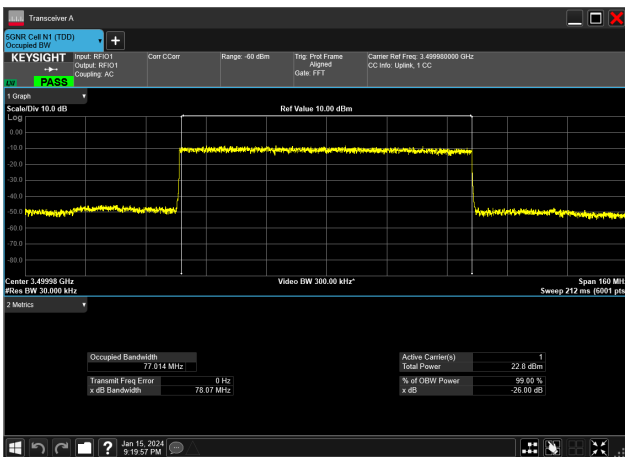

80MHz_30kHz_3500MHz_DFT-s-OFDM 64 QAM_RB216@0
76.925 MHz

80MHz_30kHz_3500MHz_DFT-s-OFDM 16 QAM_RB216@0
77.014 MHz