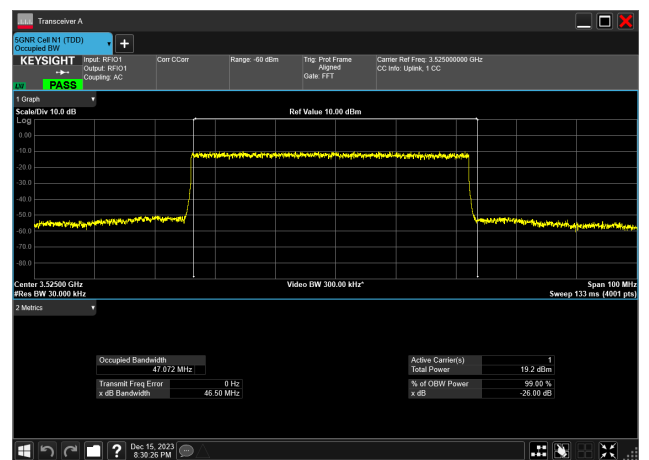

50MHz_30kHz_3525MHz_CP-OFDM 64 QAM_RB133@0
47.415 MHz

50MHz_30kHz_3525MHz_CP-OFDM QPSK_RB133@0
47.421 MHz

50MHz_30kHz_3525MHz_DFT-s-OFDM 16 QAM_RB128@0
47.111 MHz

50MHz_30kHz_3525MHz_DFT-s-OFDM 256 QAM_RB128@0
47.072 MHz