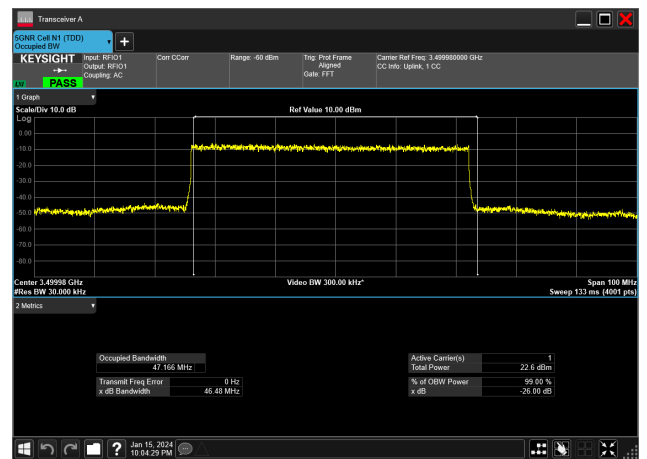

50MHz_30kHz_3500MHz_CP-OFDM QPSK_RB133@
47.413 MHz

50MHz_30kHz_3500MHz_DFT-s-OFDM 16 QAM_RB128@
47.065 MHz

50MHz_30kHz_3500MHz_DFT-s-OFDM 256 QAM_RB128@
47.053 MHz

50MHz_30kHz_3500MHz_DFT-s-OFDM 64 QAM_RB128@
47.166 MHz