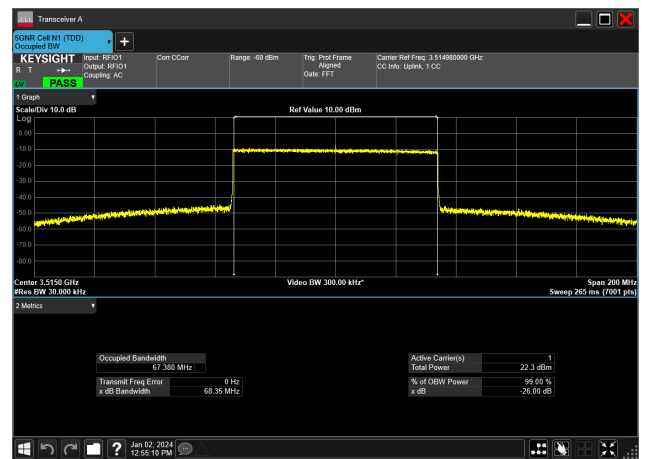

70MHz_30kHz_3515MHz_CP-OFDM 16 QAM_RB189@0
67.381 MHz

70MHz_30kHz_3515MHz_CP-OFDM 256 QAM_RB189@0
67.341 MHz

70MHz_30kHz_3515MHz_CP-OFDM 64 QAM_RB189@0
67.284 MHz

70MHz_30kHz_3515MHz_CP-OFDM QPSK_RB189@0
67.380 MHz