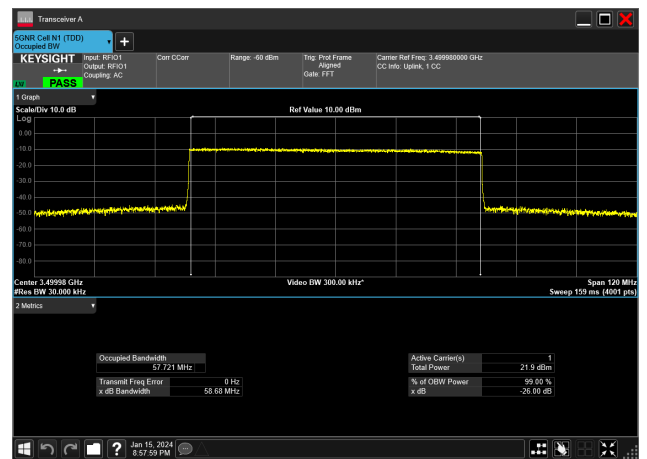

60MHz_30kHz_3500MHz_CP-OFDM 16 QAM_RB162@0
57.735 MHz

60MHz_30kHz_3500MHz_CP-OFDM 256 QAM_RB162@0
57.722 MHz

60MHz_30kHz_3500MHz_CP-OFDM 64 QAM_RB162@0
57.677 MHz

60MHz_30kHz_3500MHz_CP-OFDM QPSK_RB162@0
57.721 MHz