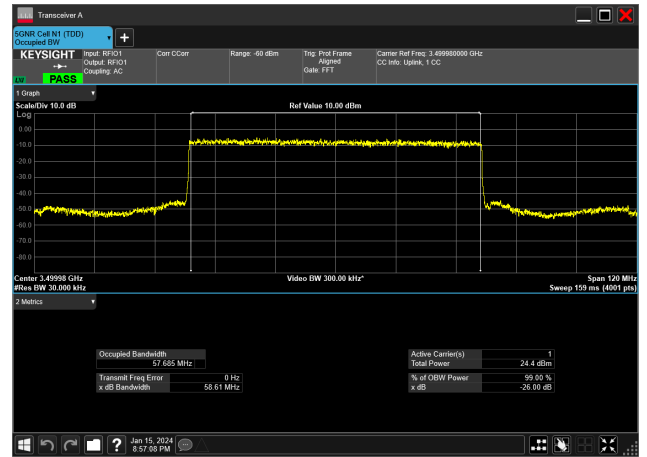

60MHz_30kHz_3500MHz_DFT-s-OFDM 16 QAM_RB162@0
57.678 MHz

60MHz_30kHz_3500MHz_DFT-s-OFDM 256 QAM_RB162@0
57.750 MHz

60MHz_30kHz_3500MHz_DFT-s-OFDM 64 QAM_RB162@0
57.725 MHz

60MHz_30kHz_3500MHz_DFT-s-OFDM PI/2 BPSK_RB162@0
57.685 MHz