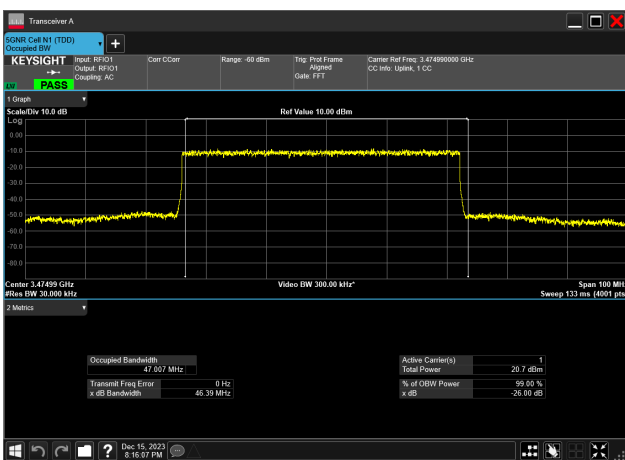

50MHz_30kHz_3475MHz_DFT-s-OFDM 64 QAM_RB128@0
46.873 MHz

50MHz_30kHz_3475MHz_DFT-s-OFDM 16 QAM_RB128@0
47.007 MHz