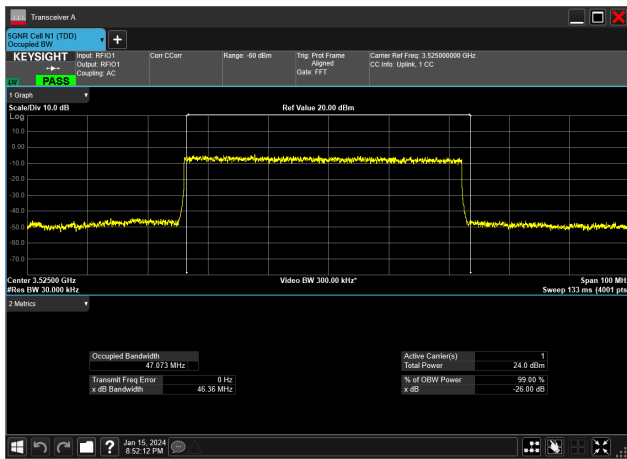

50MHz_30kHz_3525MHz_DFT-s-OFDM QPSK_RB128@0
47.073 MHz