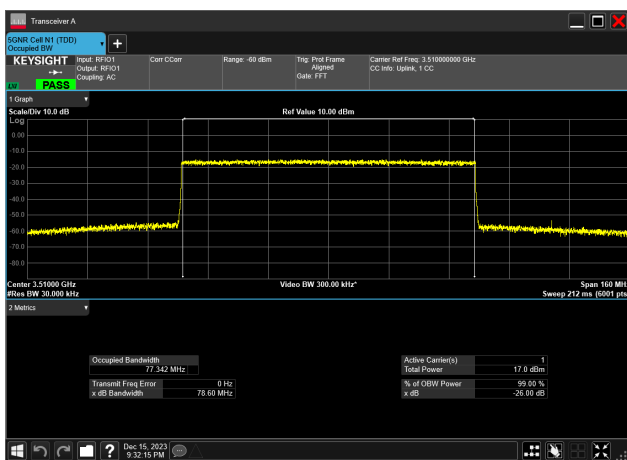

80MHz_30kHz_3510MHz_CP-OFDM 256 QAM_RB217@0
77.342 MHz