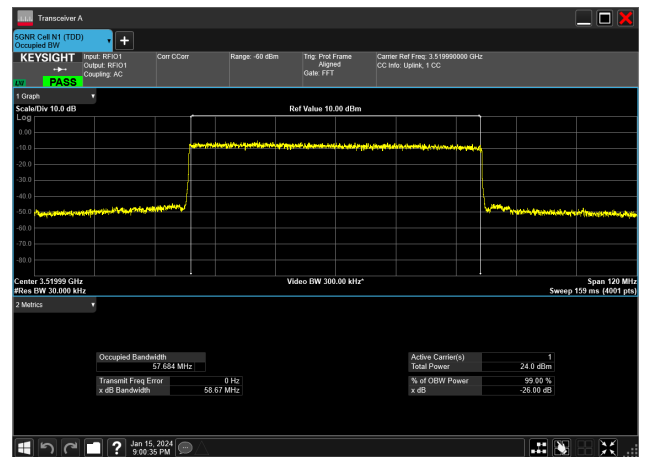

70MHz_30kHz_3485MHz_CP-OFDM 256 QAM_RB189@0
67.335 MHz

60MHz_30kHz_3520MHz_DFT-s-OFDM QPSK_RB162@0
57.684 MHz