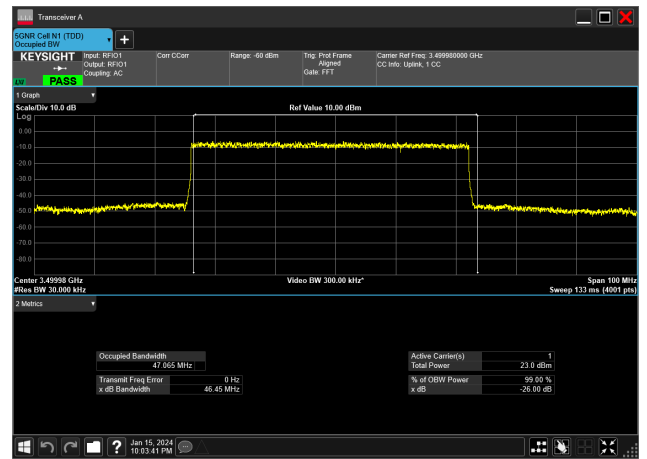

50MHz_30kHz_3500MHz_DFT-s-OFDM 16 QAM_RB128@
47.065 MHz