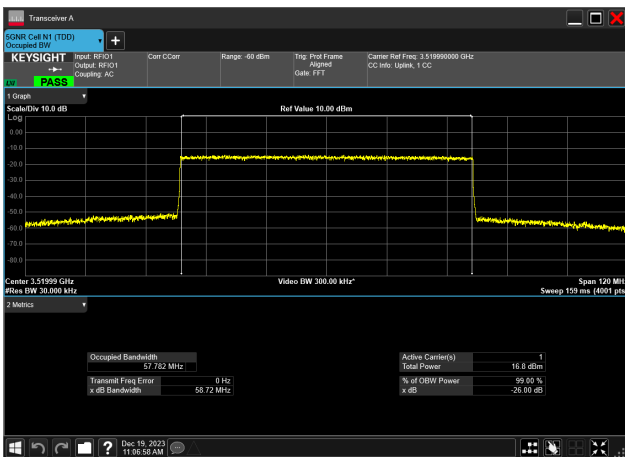

60MHz_30kHz_3520MHz_CP-OFDM QPSK_RB162@0
57.729 MHz

60MHz_30kHz_3520MHz_CP-OFDM 256 QAM_RB162@0
57.782 MHz