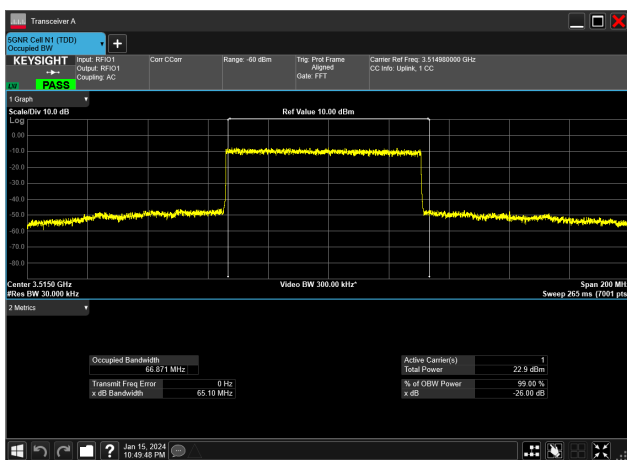

70MHz_30kHz_3515MHz_DFT-s-OFDM 64 QAM_RB180@0
66.821 MHz

70MHz_30kHz_3515MHz_DFT-s-OFDM 16 QAM_RB180@0
66.871 MHz