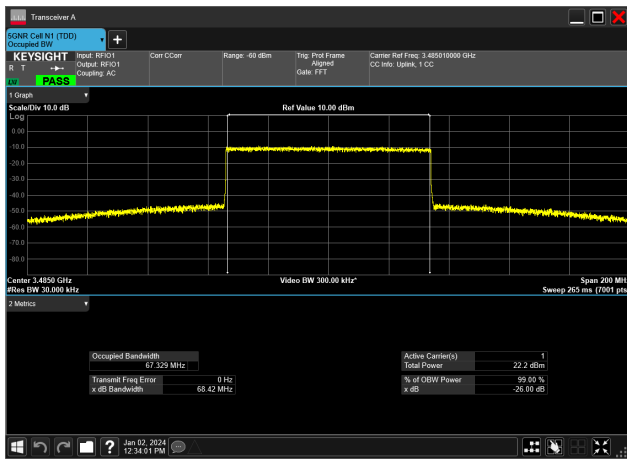

70MHz_30kHz_3485MHz_CP-OFDM 16 QAM_RB189@0
67.329 MHz