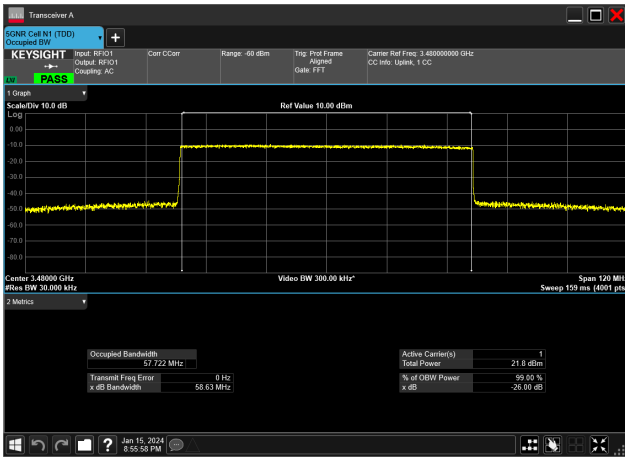

60MHz_30kHz_3480MHz_CP-OFDM QPSK_RB162@0
57.722 MHz