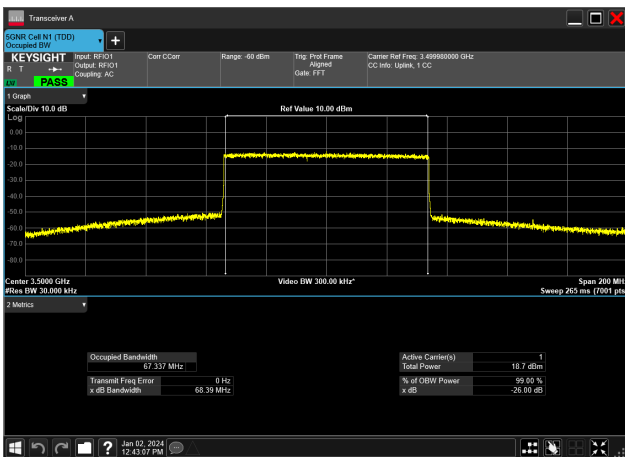

70MHz_30kHz_3500MHz_CP-OFDM QPSK_RB189@
67.337 MHz

70MHz_30kHz_3500MHz_CP-OFDM 256 QAM_RB189@0
67.337 MHz