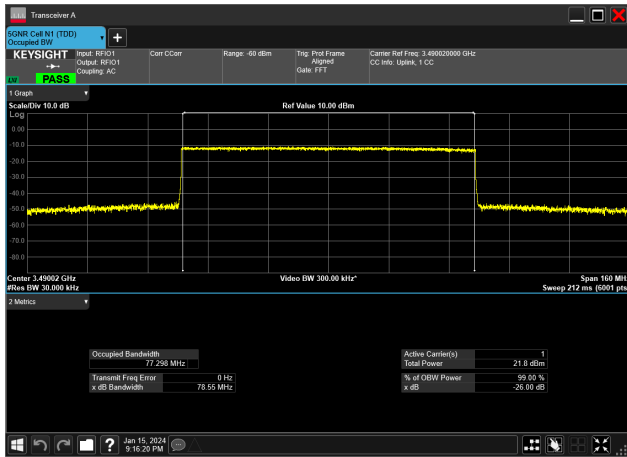

80MHz_30kHz_3490MHz_CP-OFDM QPSK_RB217@
77.298 MHz