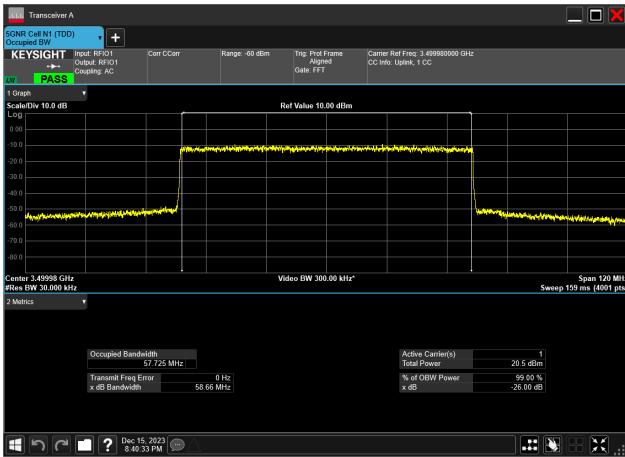

60MHz_30kHz_3500MHz_DFT-s-OFDM 64 QAM_RB162@0
57.725 MHz