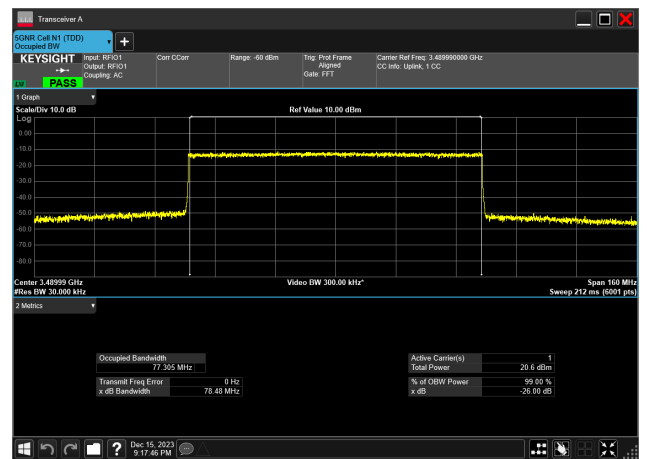

80MHz_30kHz_3490MHz_CP-OFDM 16 QAM_RB217@0
77.305 MHz