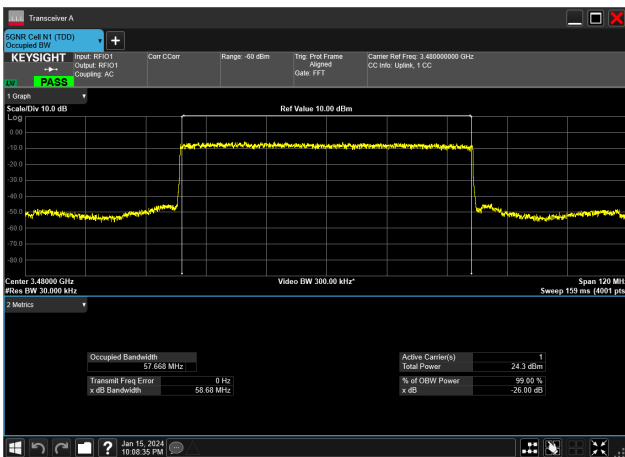

60MHz_30kHz_3500MHz_CP-OFDM 16 QAM_RB162@0
57.735 MHz

60MHz_30kHz_3480MHz_DFT-s-OFDM PI/2 BPSK_RB162@0
57.668 MHz