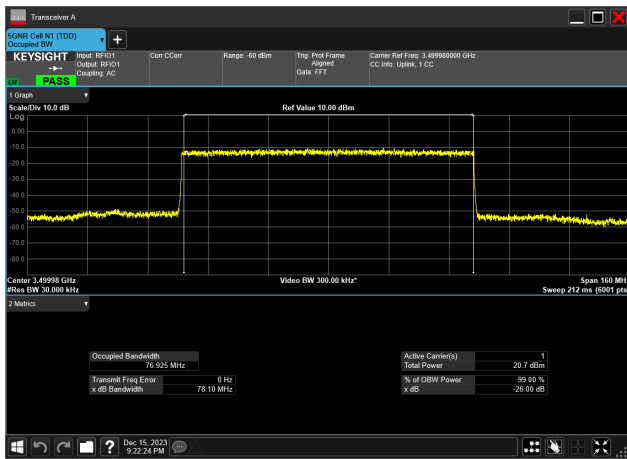

80MHz_30kHz_3500MHz_DFT-s-OFDM 64 QAM_RB216@0
76.925 MHz