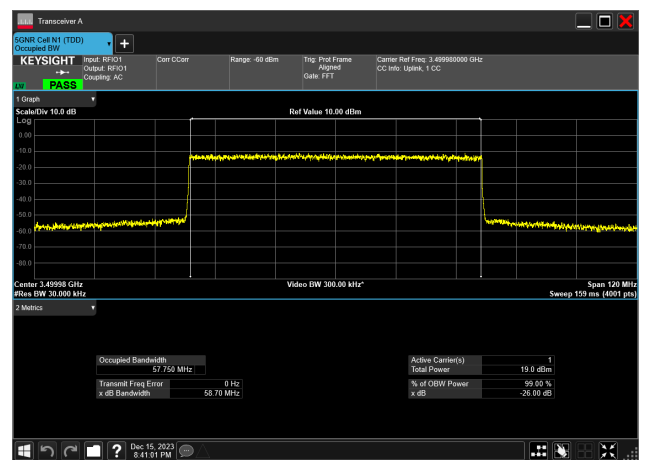

60MHz_30kHz_3500MHz_DFT-s-OFDM PI/2 BPSK_RB162@0
57.685 MHz

60MHz_30kHz_3500MHz_DFT-s-OFDM 256 QAM_RB162@0
57.750 MHz