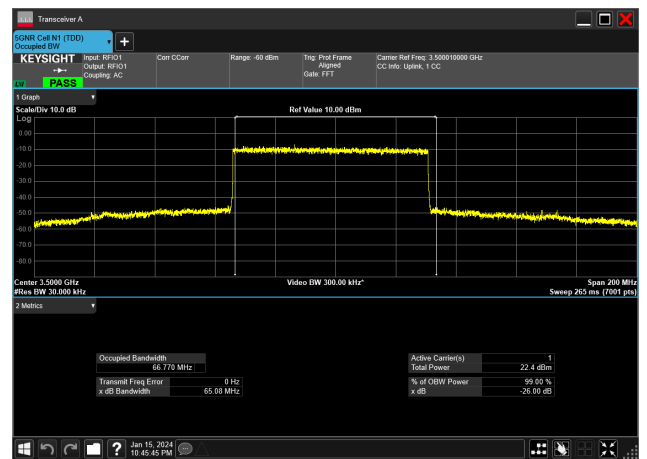

70MHz_30kHz_3500MHz_DFT-s-OFDM 64 QAM_RB180@
66.770 MHz