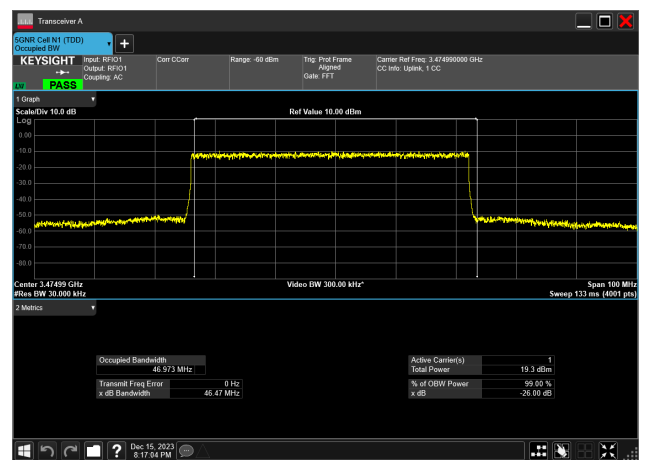

50MHz_30kHz_3475MHz_DFT-s-OFDM PI/2 BPSK_RB128@0
46.957 MHz

50MHz_30kHz_3475MHz_DFT-s-OFDM 256 QAM_RB128@0
46.973 MHz