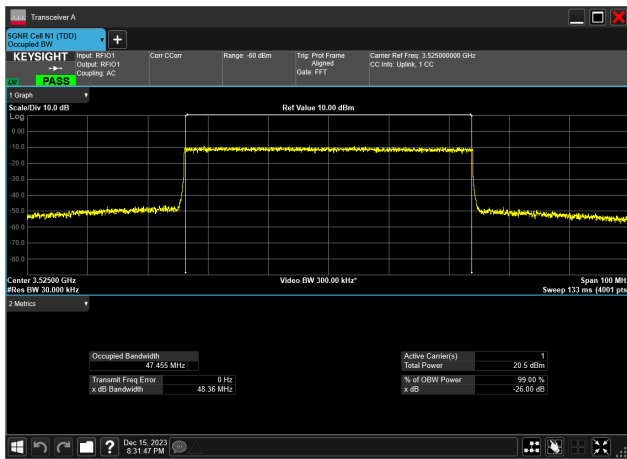

50MHz_30kHz_3525MHz_CP-OFDM 16 QAM_RB133@0
47.455 MHz