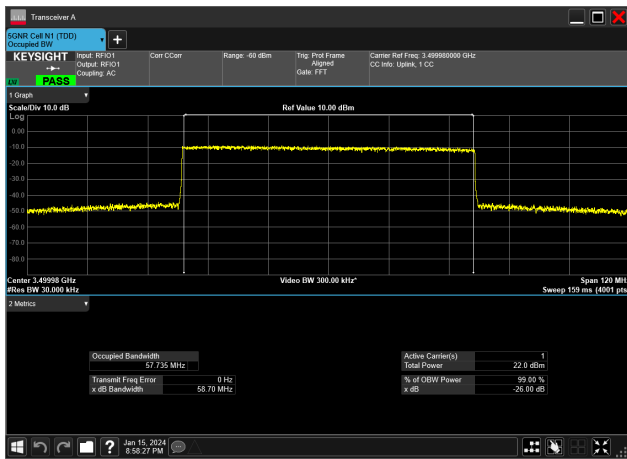

60MHz_30kHz_3500MHz_CP-OFDM 16 QAM_RB162@0
57.735 MHz