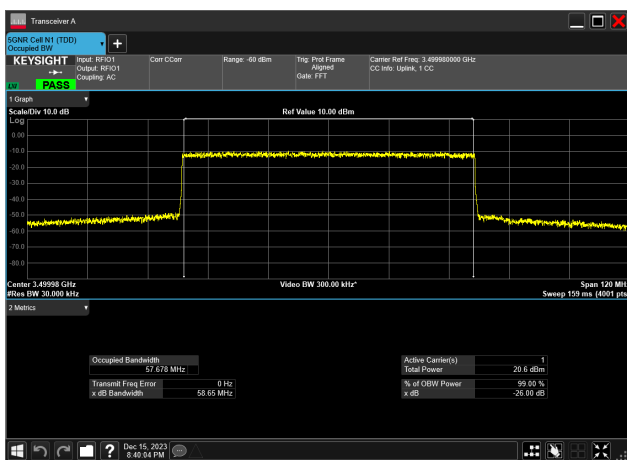

60MHz_30kHz_3500MHz_DFT-s-OFDM 64 QAM_RB162@0
57.725 MHz

60MHz_30kHz_3500MHz_DFT-s-OFDM 16 QAM_RB162@0
57.678 MHz