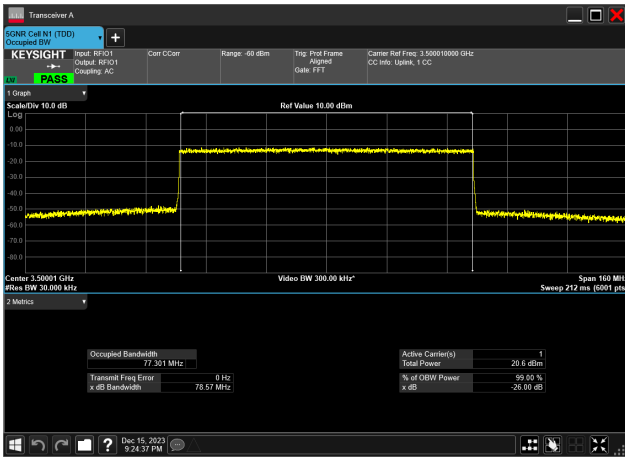

80MHz_30kHz_3500MHz_CP-OFDM 16 QAM_RB217@0
77.301 MHz