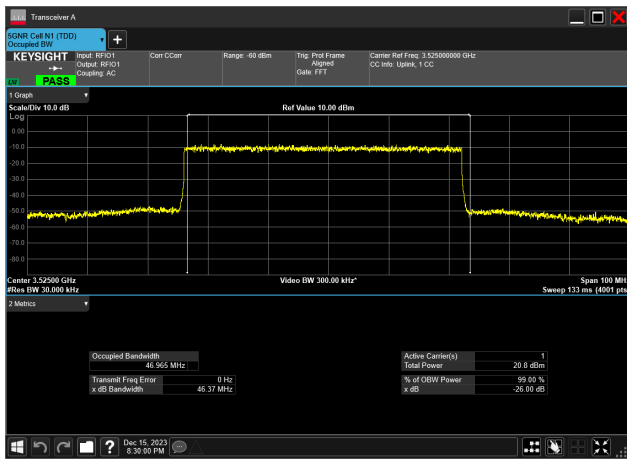

50MHz_30kHz_3525MHz_DFT-s-OFDM 64 QAM_RB128@0
46.965 MHz