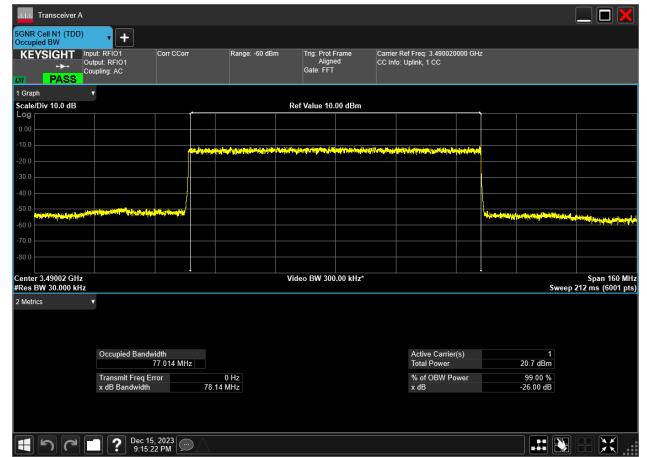

80MHz_30kHz_3490MHz_DFT-s-OFDM 16 QAM_RB216@
77.014 MHz