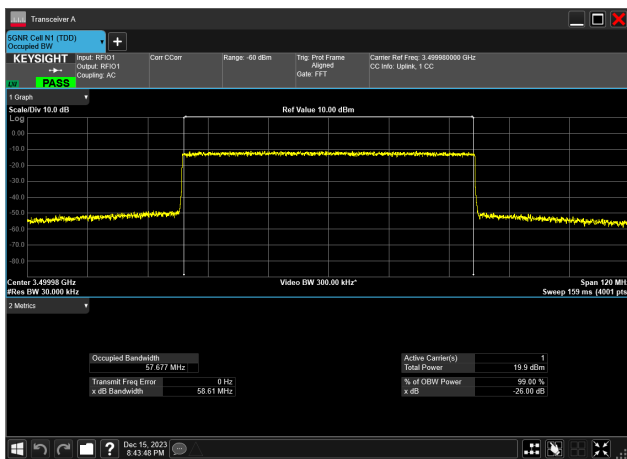

60MHz_30kHz_3500MHz_CP-OFDM 64 QAM_RB162@0
57.677 MHz