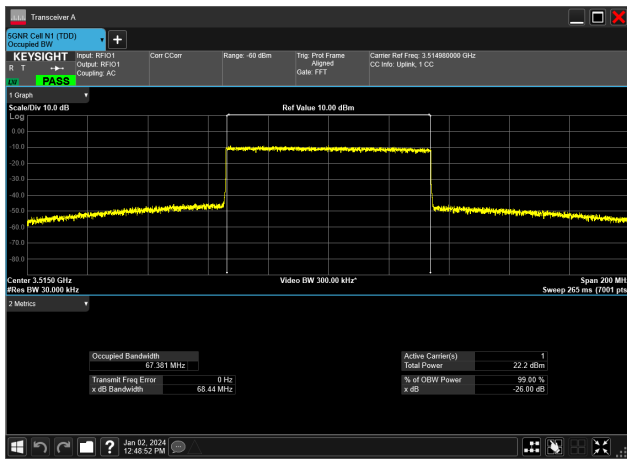

70MHz_30kHz_3515MHz_CP-OFDM 16 QAM_RB189@0
67.381 MHz