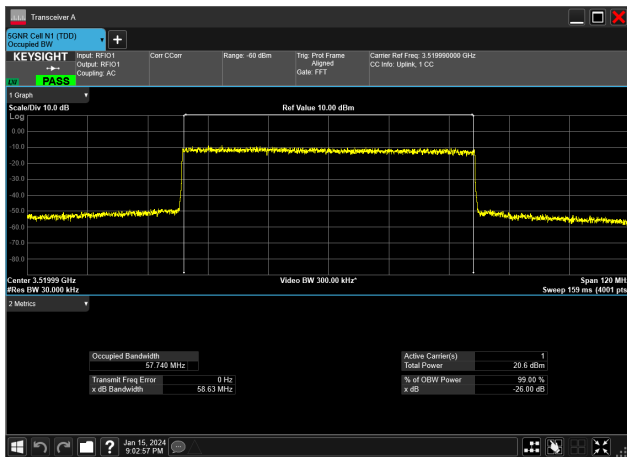

60MHz_30kHz_3520MHz_DFT-s-OFDM 256 QAM_RB162@0
57.740 MHz