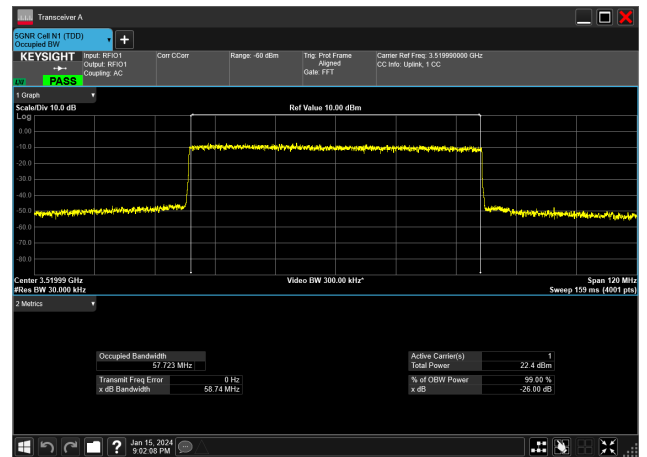

60MHz_30kHz_3520MHz_CP-OFDM QPSK_RB162@0
57.729 MHz

60MHz_30kHz_3520MHz_DFT-s-OFDM 16 QAM_RB162@0
57.743 MHz

60MHz_30kHz_3520MHz_DFT-s-OFDM 256 QAM_RB162@0
57.740 MHz

60MHz_30kHz_3520MHz_DFT-s-OFDM 64 QAM_RB162@0
57.723 MHz