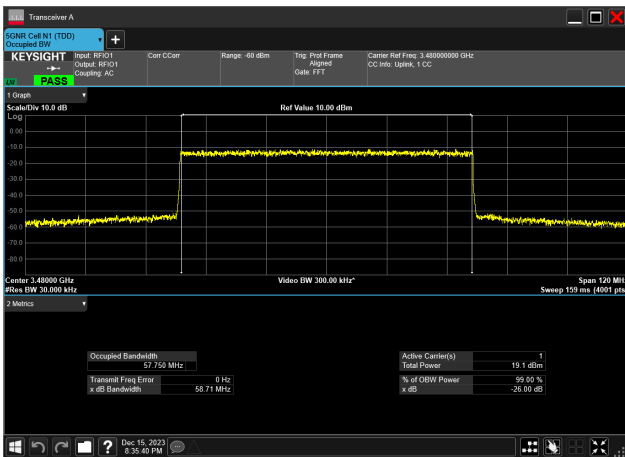

60MHz_30kHz_3480MHz_DFT-s-OFDM 256 QAM_RB162@0
57.750 MHz