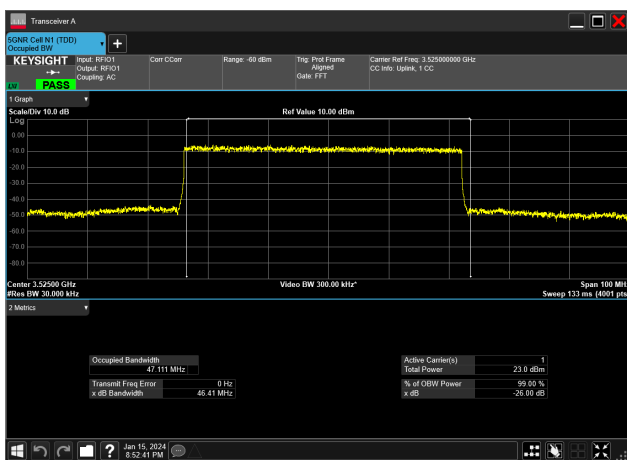

50MHz_30kHz_3525MHz_DFT-s-OFDM 64 QAM_RB128@0
46.965 MHz

50MHz_30kHz_3525MHz_DFT-s-OFDM 16 QAM_RB128@0
47.111 MHz