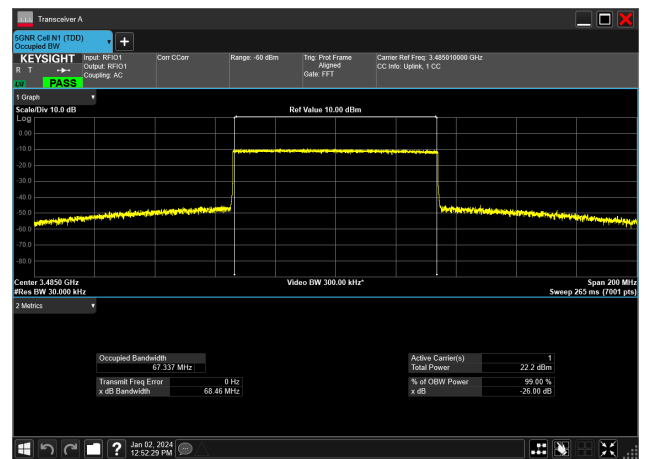

70MHz_30kHz_3485MHz_CP-OFDM QPSK_RB189@0
67.337 MHz