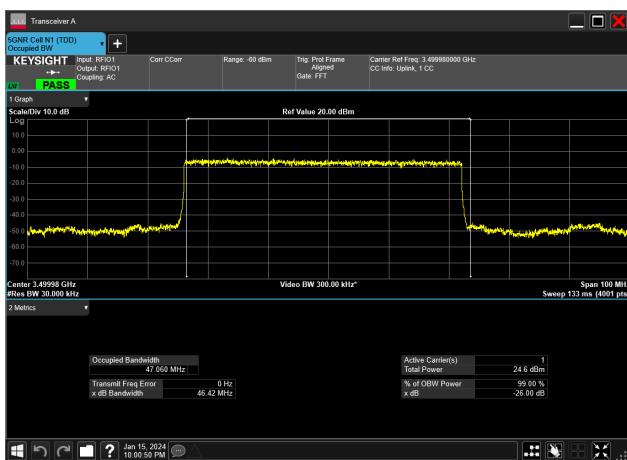

50MHz_30kHz_3525MHz_CP-OFDM 16 QAM_RB133@0
47.455 MHz

50MHz_30kHz_3500MHz_DFT-s-OFDM PI/2 BPSK_RB128@
47.060 MHz