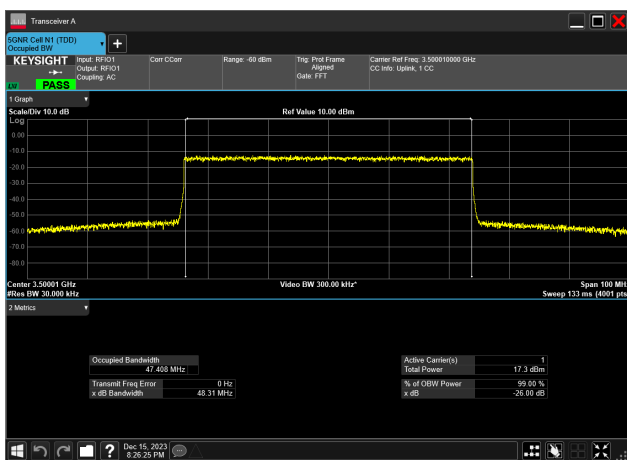

50MHz_30kHz_3500MHz_CP-OFDM QPSK_RB133@
47.413 MHz

50MHz_30kHz_3500MHz_CP-OFDM 256 QAM_RB133@0
47.408 MHz