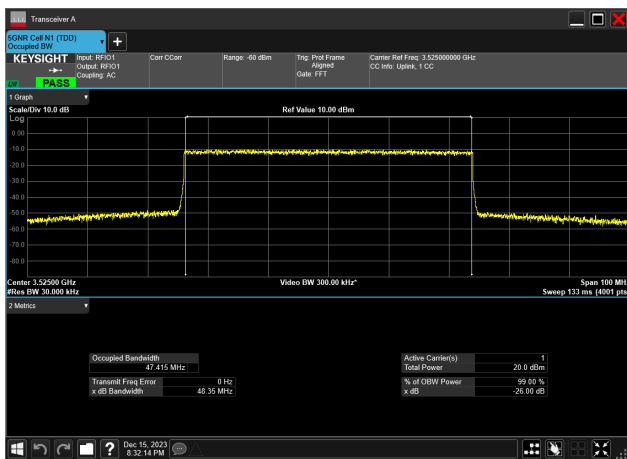

50MHz_30kHz_3525MHz_CP-OFDM 64 QAM_RB133@0
47.415 MHz