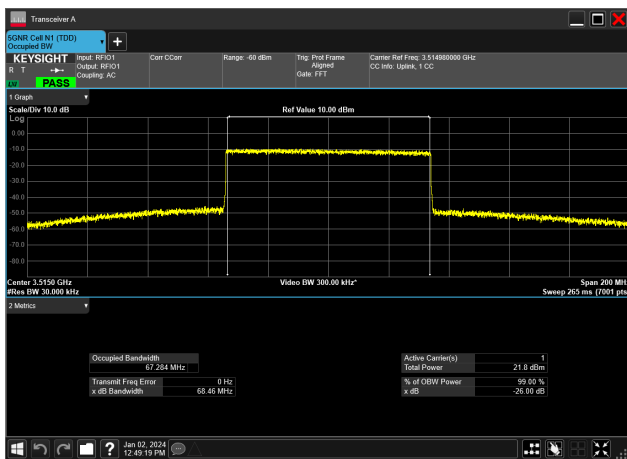

70MHz_30kHz_3515MHz_CP-OFDM 64 QAM_RB189@0
67.284 MHz