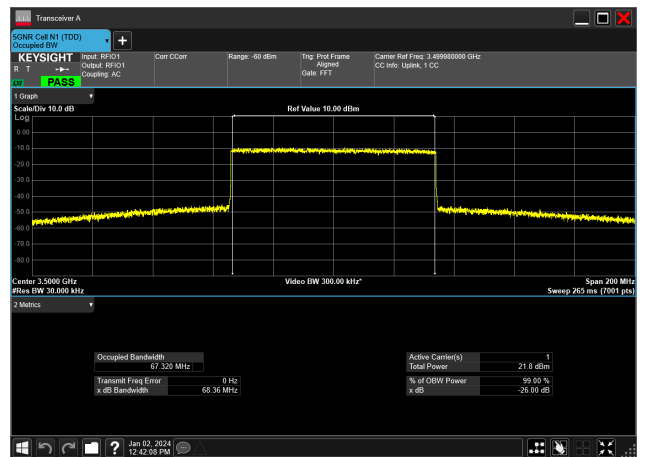

70MHz_30kHz_3500MHz_DFT-s-OFDM 16 QAM_RB180@
66.881 MHz

70MHz_30kHz_3500MHz_CP-OFDM 64 QAM_RB189@0
67.320 MHz