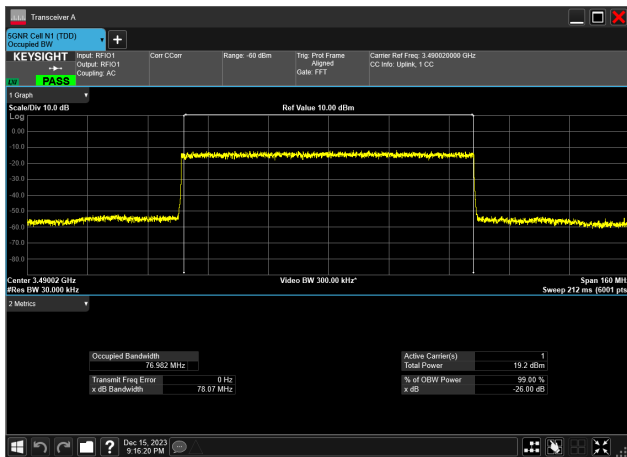

80MHz_30kHz_3490MHz_DFT-s-OFDM 256 QAM_RB216@
76.982 MHz