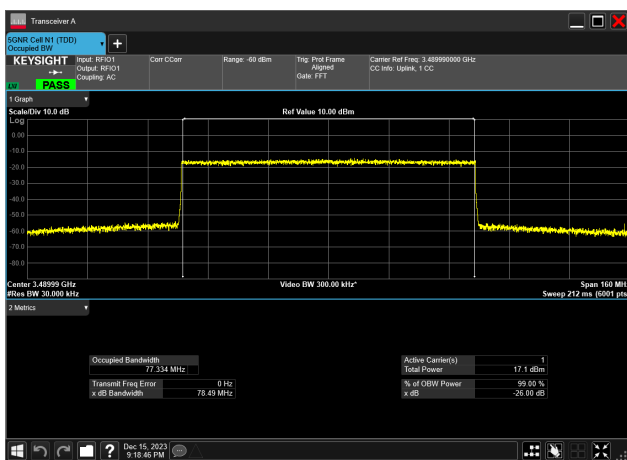

80MHz_30kHz_3490MHz_CP-OFDM QPSK_RB217@
77.298 MHz

80MHz_30kHz_3490MHz_CP-OFDM 256 QAM_RB217@0
77.334 MHz