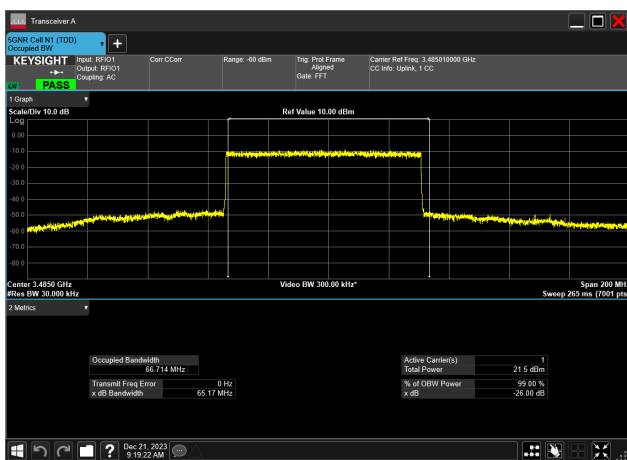

70MHz_30kHz_3485MHz_DFT-s-OFDM 64 QAM_RB180@0
66.713 MHz

70MHz_30kHz_3485MHz_DFT-s-OFDM 16 QAM_RB180@0
66.714 MHz