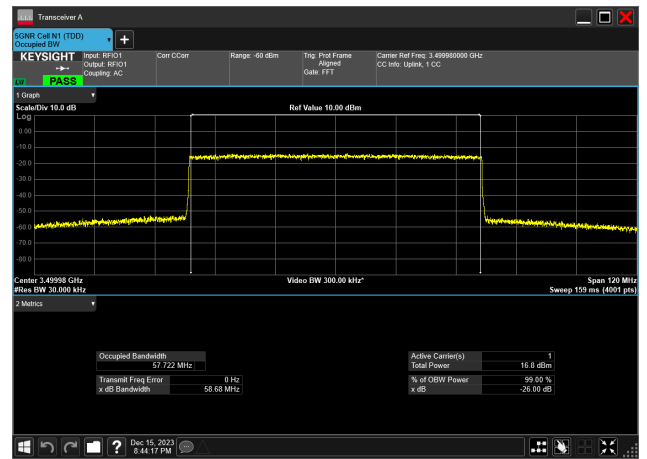

60MHz_30kHz_3500MHz_CP-OFDM 256 QAM_RB162@0
57.722 MHz