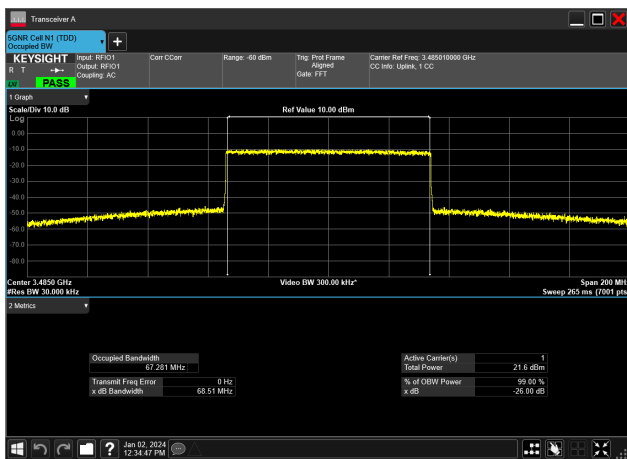

70MHz_30kHz_3485MHz_CP-OFDM 64 QAM_RB189@0
67.281 MHz