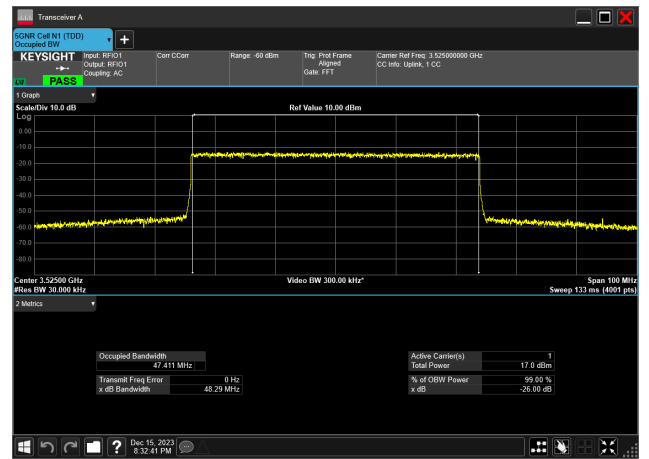

50MHz_30kHz_3500MHz_DFT-s-OFDM PI/2 BPSK_RB128@
47.060 MHz

50MHz_30kHz_3500MHz_DFT-s-OFDM QPSK_RB128@
47.152 MHz

50MHz_30kHz_3525MHz_CP-OFDM 16 QAM_RB133@0
47.455 MHz

50MHz_30kHz_3525MHz_CP-OFDM 256 QAM_RB133@0
47.411 MHz