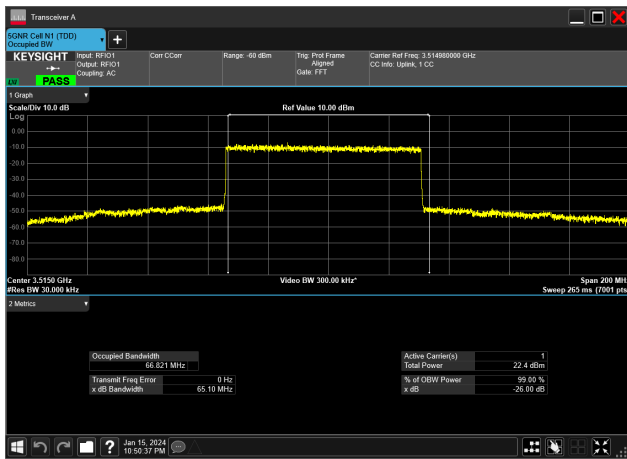

70MHz_30kHz_3515MHz_DFT-s-OFDM 64 QAM_RB180@0
66.821 MHz