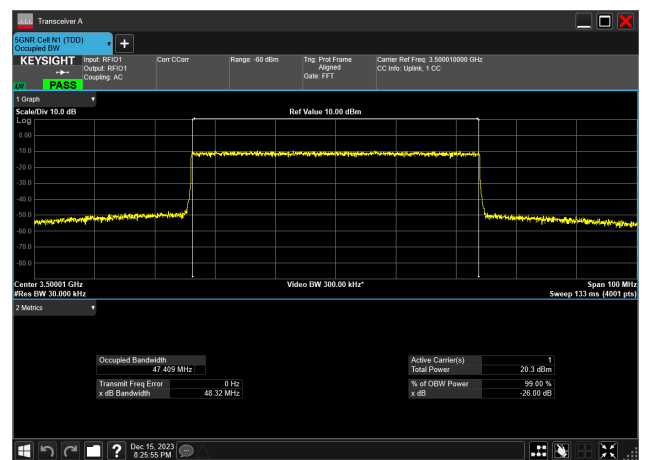

50MHz_30kHz_3475MHz_DFT-s-OFDM QPSK_RB128@0
47.016 MHz

50MHz_30kHz_3500MHz_CP-OFDM 16 QAM_RB133@0
47.424 MHz

50MHz_30kHz_3500MHz_CP-OFDM 256 QAM_RB133@0
47.408 MHz

50MHz_30kHz_3500MHz_CP-OFDM 64 QAM_RB133@0
47.409 MHz