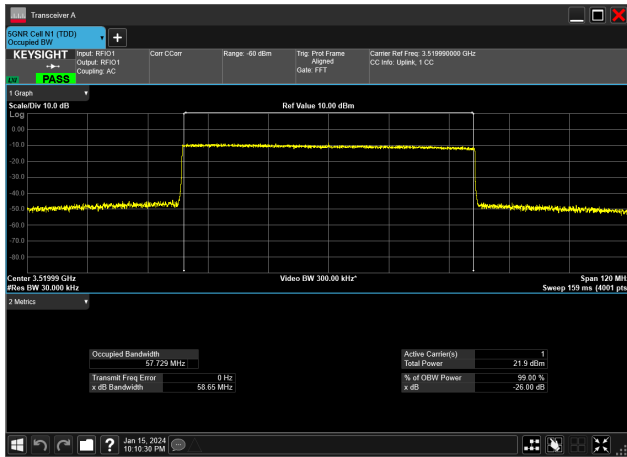

60MHz_30kHz_3520MHz_CP-OFDM QPSK_RB162@0
57.729 MHz