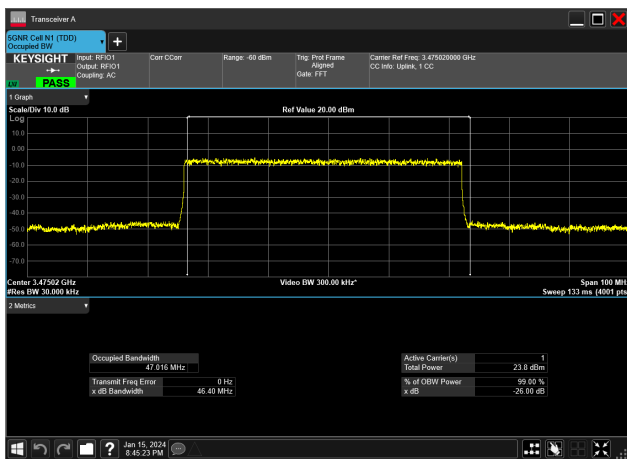

50MHz_30kHz_3475MHz_DFT-s-OFDM QPSK_RB128@0
47.016 MHz