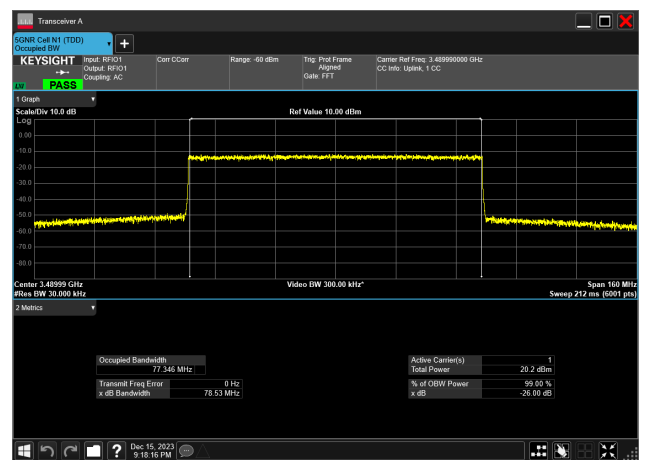

70MHz_30kHz_3515MHz_DFT-s-OFDM QPSK_RB180@0
66.867 MHz

80MHz_30kHz_3490MHz_CP-OFDM 16 QAM_RB217@0
77.305 MHz

80MHz_30kHz_3490MHz_CP-OFDM 256 QAM_RB217@0
77.334 MHz

80MHz_30kHz_3490MHz_CP-OFDM 64 QAM_RB217@0
77.346 MHz