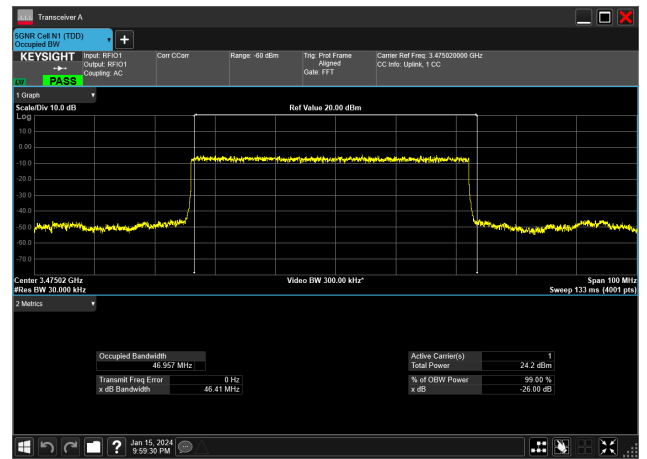

50MHz_30kHz_3475MHz_DFT-s-OFDM 16 QAM_RB128@0
47.007 MHz

50MHz_30kHz_3475MHz_DFT-s-OFDM 256 QAM_RB128@0
46.973 MHz

50MHz_30kHz_3475MHz_DFT-s-OFDM 64 QAM_RB128@0
46.873 MHz

50MHz_30kHz_3475MHz_DFT-s-OFDM PI/2 BPSK_RB128@0
46.957 MHz