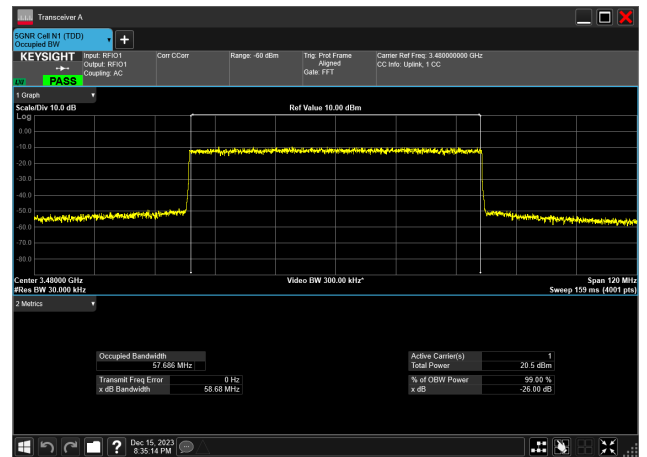

60MHz_30kHz_3480MHz_DFT-s-OFDM 64 QAM_RB162@0
57.686 MHz