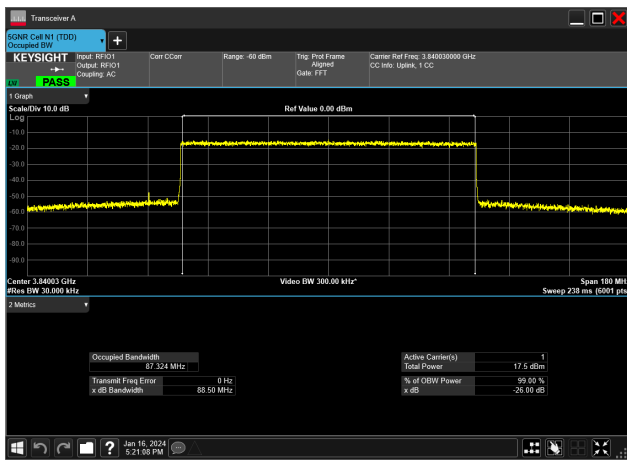

90MHz_30kHz_3840MHz_CP-OFDM 256 QAM_RB245@0
87.324 MHz