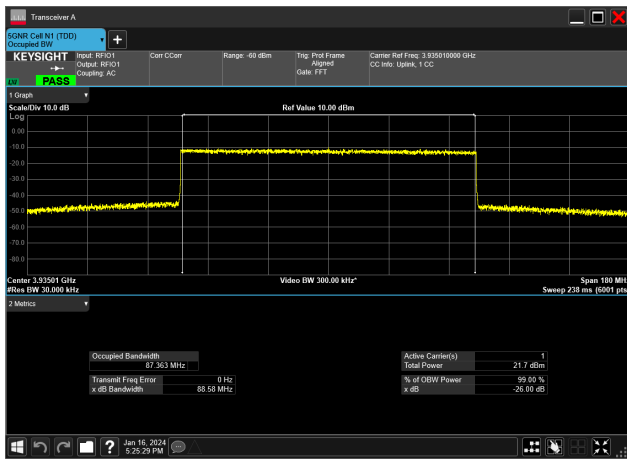

90MHz_30kHz_3935MHz_CP-OFDM 16 QAM_RB245@0
87.363 MHz