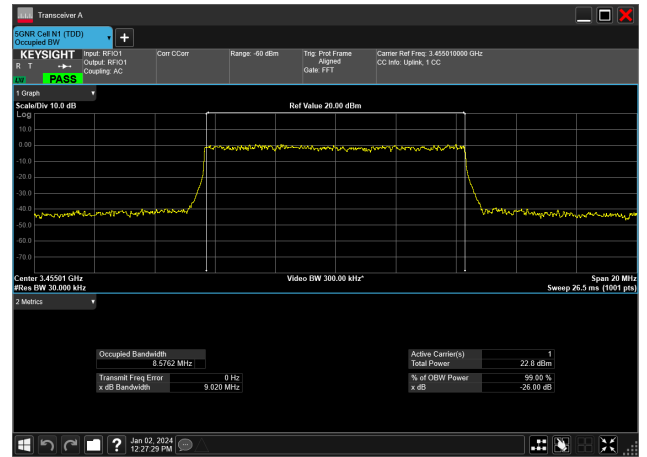

10MHz_30kHz_3455MHz_DFT-s-OFDM 16 QAM_RB24@0
8.576 MHz