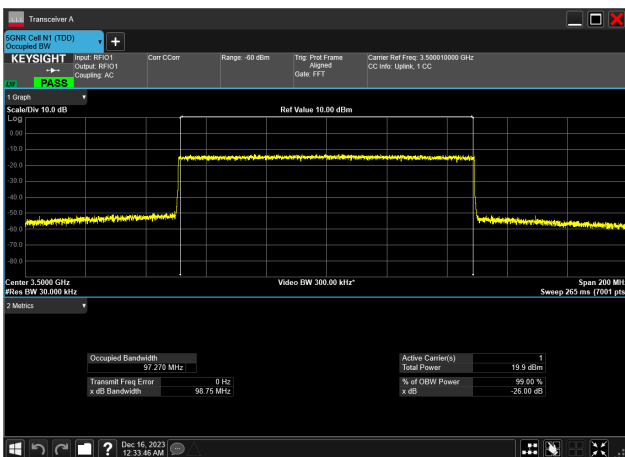

90MHz_30kHz_3935MHz_DFT-s-OFDM 64 QAM_RB243@0
86.583 MHz

90MHz_30kHz_3935MHz_DFT-s-OFDM PI/2 BPSK_RB243@0
86.786 MHz

90MHz_30kHz_3935MHz_DFT-s-OFDM QPSK_RB243@0
86.585 MHz

n78_1

100MHz_30kHz_3500MHz_CP-OFDM 16 QAM_RB273@
97.264 MHz100MHz_30kHz_3500MHz_CP-OFDM 256 QAM_RB273@
97.209 MHz100MHz_30kHz_3500MHz_CP-OFDM 64 QAM_RB273@
97.270 MHz100MHz_30kHz_3500MHz_CP-OFDM QPSK_RB273@
97.261 MHz100MHz_30kHz_3500MHz_DFT-s-OFDM 16 QAM_RB270@
96.403 MHz100MHz_30kHz_3500MHz_DFT-s-OFDM 256 QAM_RB270@
96.134 MHz