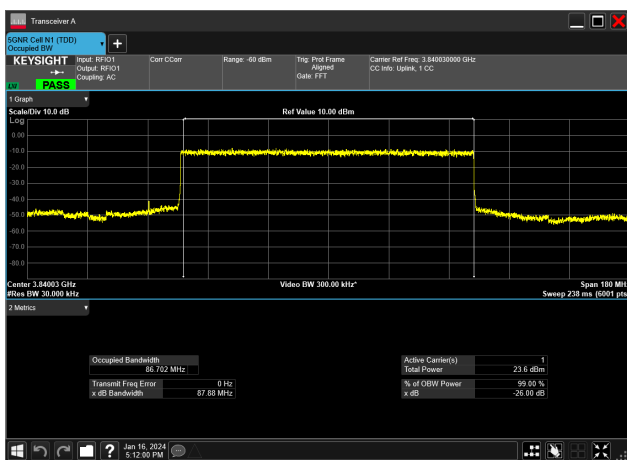

90MHz_30kHz_3840MHz_DFT-s-OFDM PI/2 BPSK_RB243@0
86.702 MHz