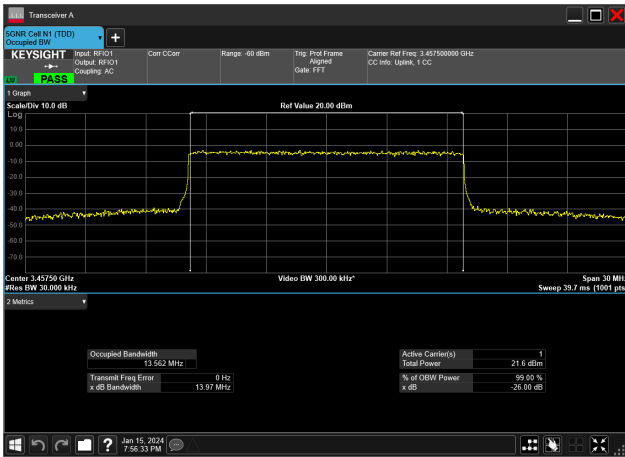

15MHz_30kHz_3457.5MHz_CP-OFDM 16 QAM_RB38@0
13.562 MHz