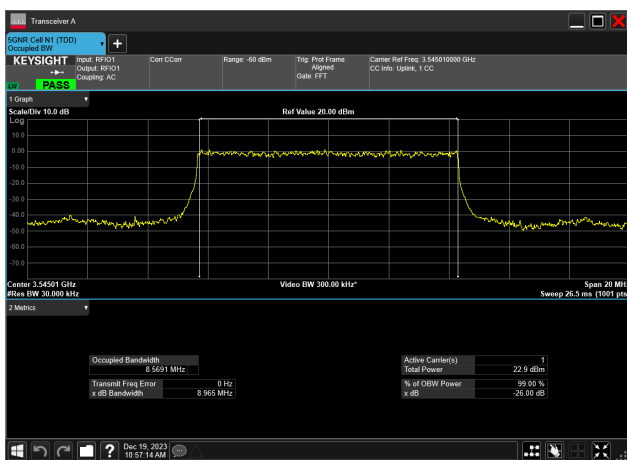

10MHz_30kHz_3545MHz_DFT-s-OFDM PI/2 BPSK_RB24@
8.569 MHz