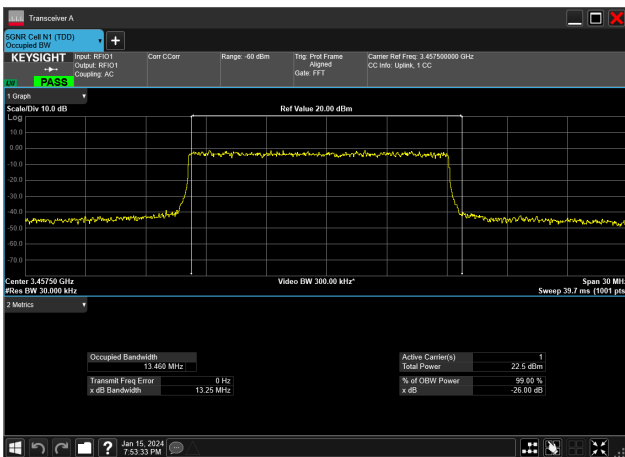

15MHz_30kHz_3457.5MHz_DFT-s-OFDM 16 QAM_RB36@0
13.460 MHz