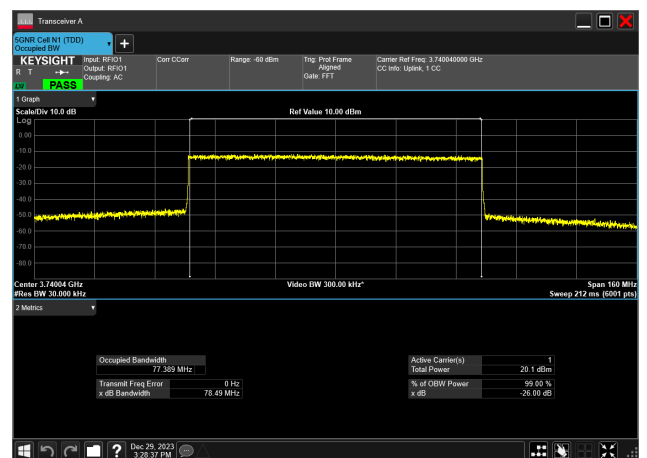

60MHz_30kHz_3950MHz_DFT-s-OFDM 64 QAM_RB162@0
57.747 MHz60MHz_30kHz_3950MHz_DFT-s-OFDM PI/2 BPSK_RB162@0
57.781 MHz60MHz_30kHz_3950MHz_DFT-s-OFDM QPSK_RB162@0
57.741 MHz80MHz_30kHz_3740MHz_CP-OFDM 16 QAM_RB217@0
77.354 MHz80MHz_30kHz_3740MHz_CP-OFDM 256 QAM_RB217@0
77.345 MHz80MHz_30kHz_3740MHz_CP-OFDM 64 QAM_RB217@0
77.389 MHz