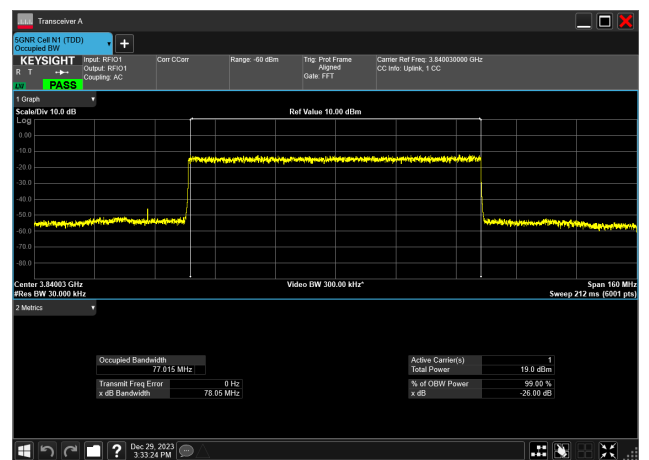

80MHz_30kHz_3840MHz_CP-OFDM 64 QAM_RB217@0
77.404 MHz

80MHz_30kHz_3840MHz_CP-OFDM QPSK_RB217@0
77.357 MHz

80MHz_30kHz_3840MHz_DFT-s-OFDM 16 QAM_RB216@0
76.930 MHz

80MHz_30kHz_3840MHz_DFT-s-OFDM 256 QAM_RB216@0
77.015 MHz