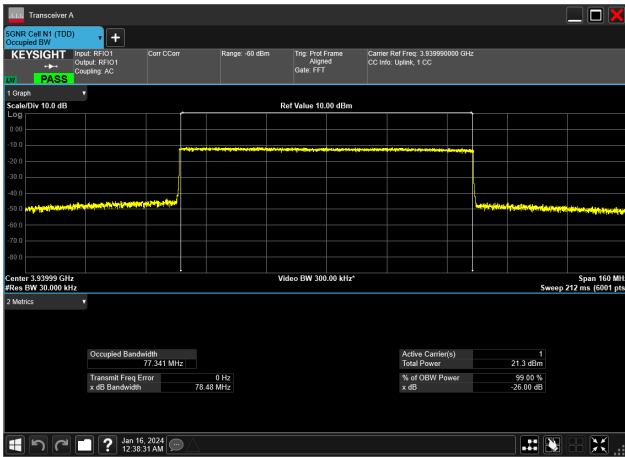

80MHz_30kHz_3940MHz_CP-OFDM QPSK_RB217@
77.341 MHz