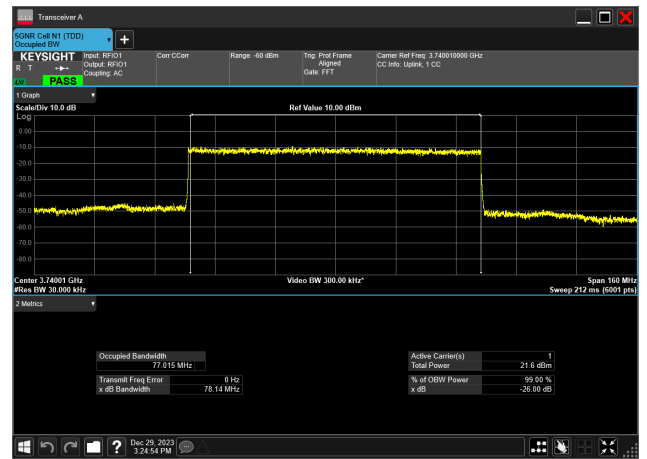

80MHz_30kHz_3740MHz_DFT-s-OFDM 16 QAM_RB216@
77.015 MHz