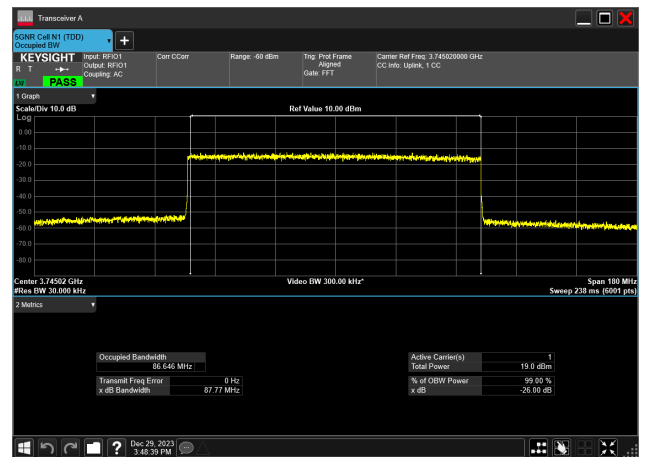

90MHz_30kHz_3745MHz_DFT-s-OFDM 256 QAM_RB243@0
86.646 MHz