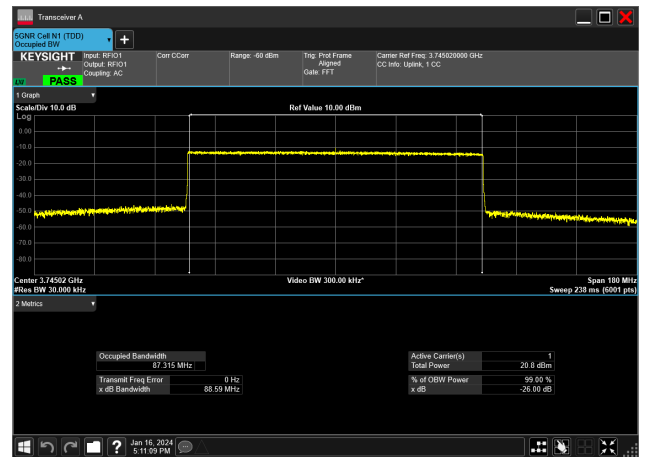

90MHz_30kHz_3745MHz_CP-OFDM 16 QAM_RB245@0
87.323 MHz

90MHz_30kHz_3745MHz_CP-OFDM 256 QAM_RB245@0
87.247 MHz

90MHz_30kHz_3745MHz_CP-OFDM 64 QAM_RB245@0
87.300 MHz

90MHz_30kHz_3745MHz_CP-OFDM QPSK_RB245@0
87.315 MHz