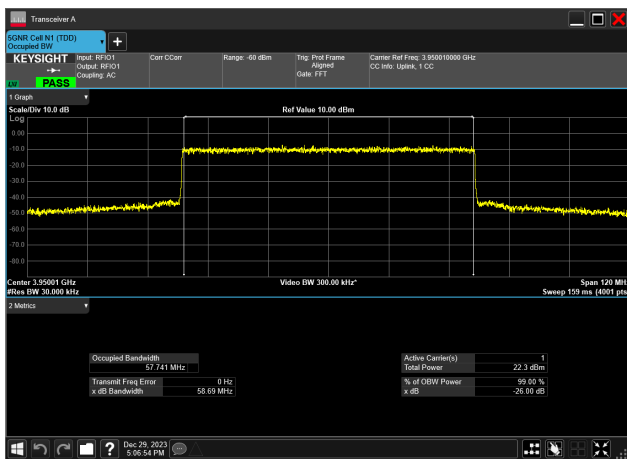

60MHz_30kHz_3950MHz_DFT-s-OFDM 64 QAM_RB162@0
57.747 MHz60MHz_30kHz_3950MHz_DFT-s-OFDM PI/2 BPSK_RB162@0
57.781 MHz60MHz_30kHz_3950MHz_DFT-s-OFDM QPSK_RB162@0
57.741 MHz80MHz_30kHz_3740MHz_CP-OFDM 16 QAM_RB217@0
77.354 MHz80MHz_30kHz_3740MHz_CP-OFDM 256 QAM_RB217@0
77.345 MHz80MHz_30kHz_3740MHz_CP-OFDM 64 QAM_RB217@0
77.389 MHz