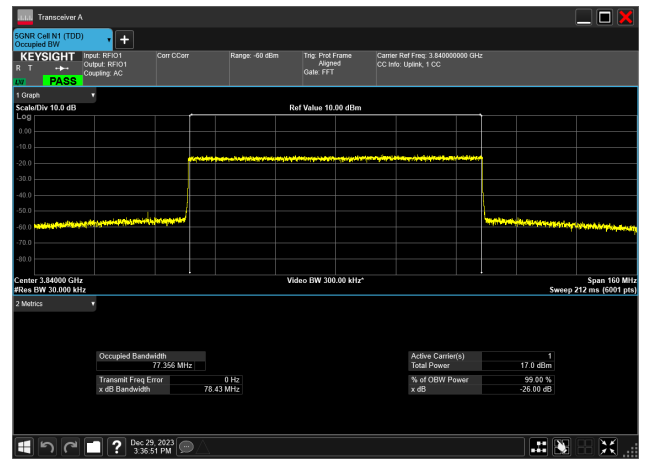

80MHz_30kHz_3740MHz_DFT-s-OFDM PI/2 BPSK_RB216@
76.969 MHz

80MHz_30kHz_3740MHz_DFT-s-OFDM QPSK_RB216@
77.023 MHz

80MHz_30kHz_3840MHz_CP-OFDM 16 QAM_RB217@0
77.394 MHz

80MHz_30kHz_3840MHz_CP-OFDM 256 QAM_RB217@0
77.356 MHz