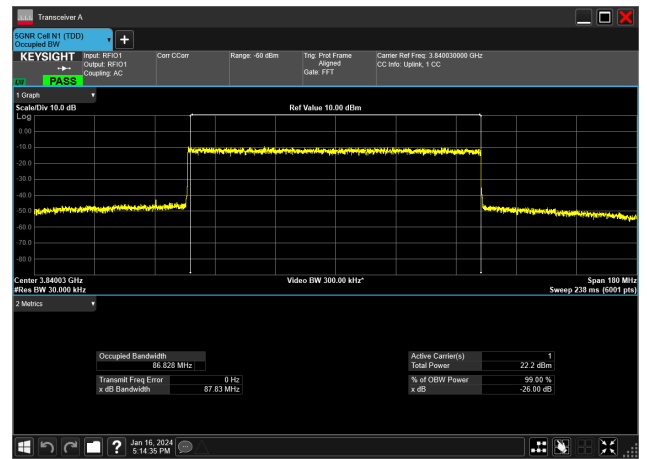

90MHz_30kHz_3840MHz_DFT-s-OFDM 16 QAM_RB243@0
86.828 MHz