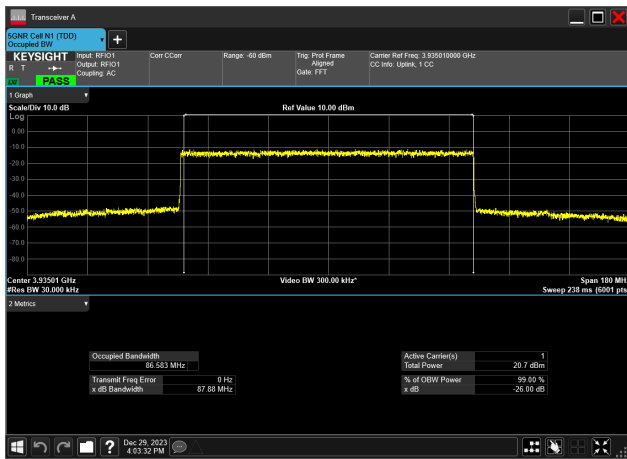

90MHz_30kHz_3935MHz_DFT-s-OFDM 64 QAM_RB243@0
86.583 MHz