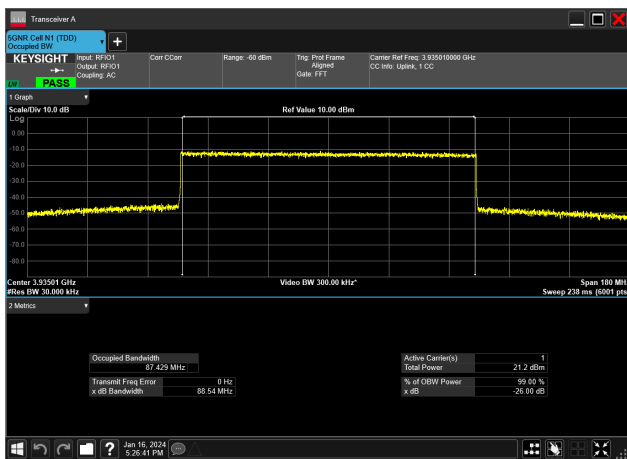

90MHz_30kHz_3935MHz_CP-OFDM 64 QAM_RB245@0
87.429 MHz