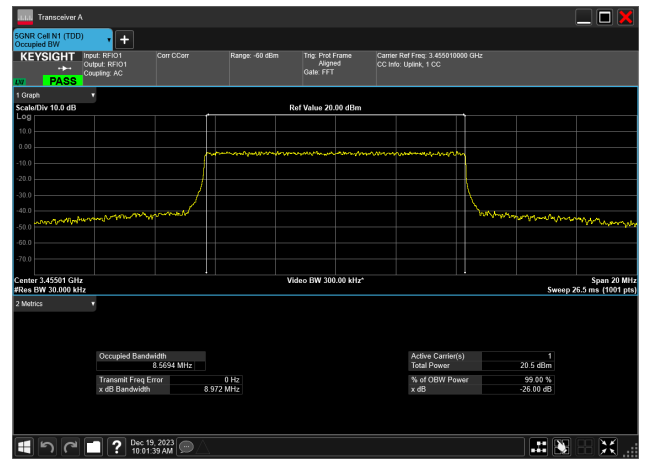

10MHz_30kHz_3455MHz_CP-OFDM 16 QAM_RB24@0
8.569 MHz