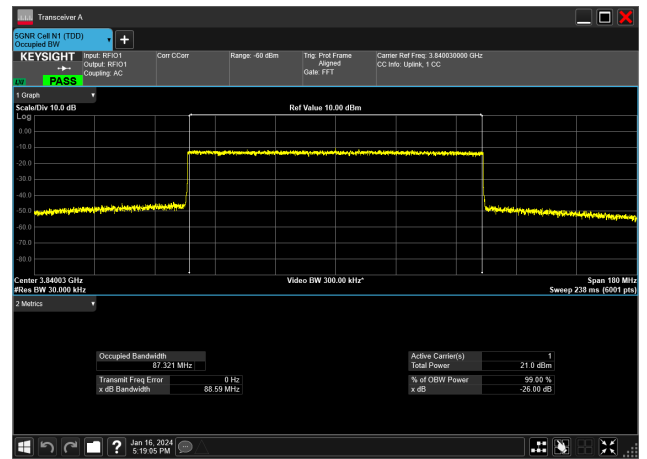

90MHz_30kHz_3840MHz_CP-OFDM 16 QAM_RB245@0
87.321 MHz