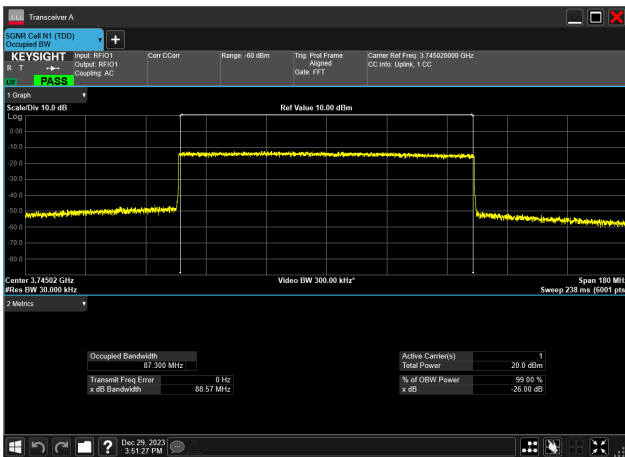

90MHz_30kHz_3745MHz_CP-OFDM 64 QAM_RB245@0
87.300 MHz