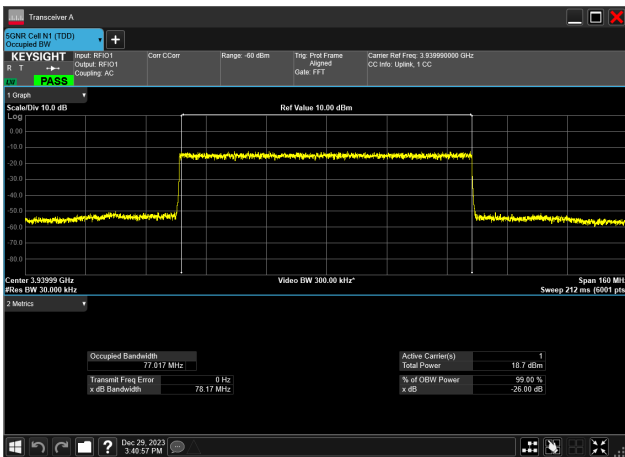

80MHz_30kHz_3940MHz_DFT-s-OFDM 256 QAM_RB216@
77.017 MHz