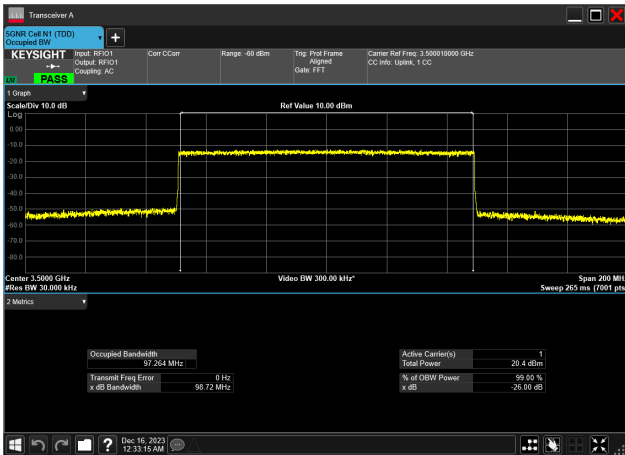

90MHz_30kHz_3935MHz_DFT-s-OFDM 64 QAM_RB243@0
86.583 MHz

90MHz_30kHz_3935MHz_DFT-s-OFDM PI/2 BPSK_RB243@0
86.786 MHz

90MHz_30kHz_3935MHz_DFT-s-OFDM QPSK_RB243@0
86.585 MHz

n78_1

100MHz_30kHz_3500MHz_CP-OFDM 16 QAM_RB273@
97.264 MHz100MHz_30kHz_3500MHz_CP-OFDM 256 QAM_RB273@
97.209 MHz100MHz_30kHz_3500MHz_CP-OFDM 64 QAM_RB273@
97.270 MHz100MHz_30kHz_3500MHz_CP-OFDM QPSK_RB273@
97.261 MHz100MHz_30kHz_3500MHz_DFT-s-OFDM 16 QAM_RB270@
96.403 MHz100MHz_30kHz_3500MHz_DFT-s-OFDM 256 QAM_RB270@
96.134 MHz