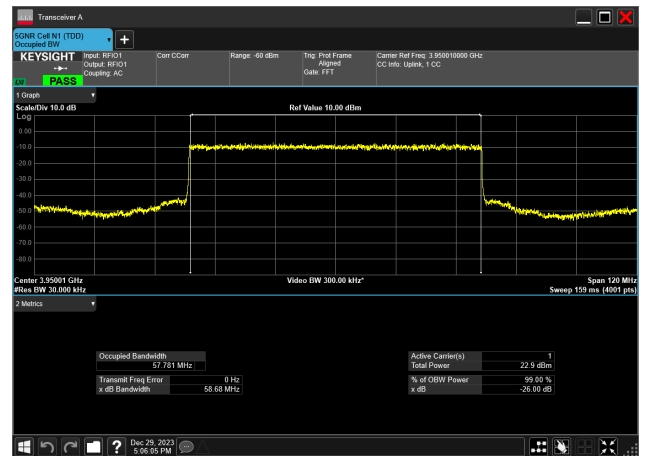

60MHz_30kHz_3950MHz_DFT-s-OFDM 64 QAM_RB162@0
57.747 MHz60MHz_30kHz_3950MHz_DFT-s-OFDM PI/2 BPSK_RB162@0
57.781 MHz60MHz_30kHz_3950MHz_DFT-s-OFDM QPSK_RB162@0
57.741 MHz80MHz_30kHz_3740MHz_CP-OFDM 16 QAM_RB217@0
77.354 MHz80MHz_30kHz_3740MHz_CP-OFDM 256 QAM_RB217@0
77.345 MHz80MHz_30kHz_3740MHz_CP-OFDM 64 QAM_RB217@0
77.389 MHz