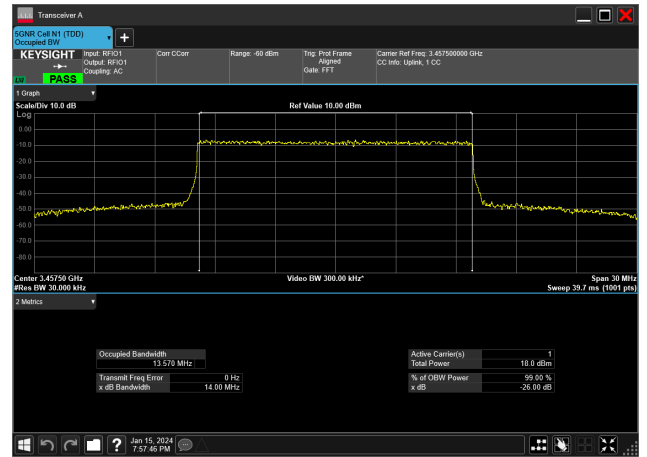

15MHz_30kHz_3457.5MHz_CP-OFDM 256 QAM_RB38@0
13.570 MHz