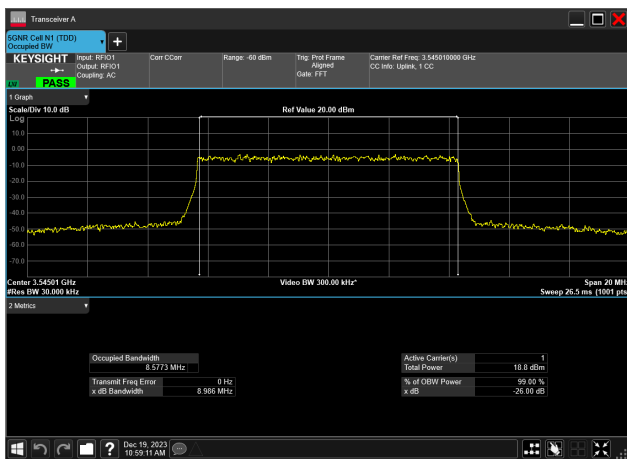

10MHz_30kHz_3545MHz_DFT-s-OFDM 256 QAM_RB24@
8.577 MHz