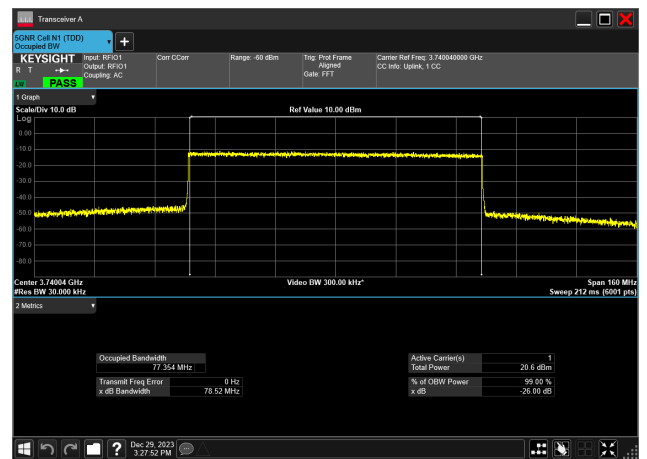

60MHz_30kHz_3950MHz_DFT-s-OFDM 64 QAM_RB162@0
57.747 MHz60MHz_30kHz_3950MHz_DFT-s-OFDM PI/2 BPSK_RB162@0
57.781 MHz60MHz_30kHz_3950MHz_DFT-s-OFDM QPSK_RB162@0
57.741 MHz80MHz_30kHz_3740MHz_CP-OFDM 16 QAM_RB217@0
77.354 MHz80MHz_30kHz_3740MHz_CP-OFDM 256 QAM_RB217@0
77.345 MHz80MHz_30kHz_3740MHz_CP-OFDM 64 QAM_RB217@0
77.389 MHz