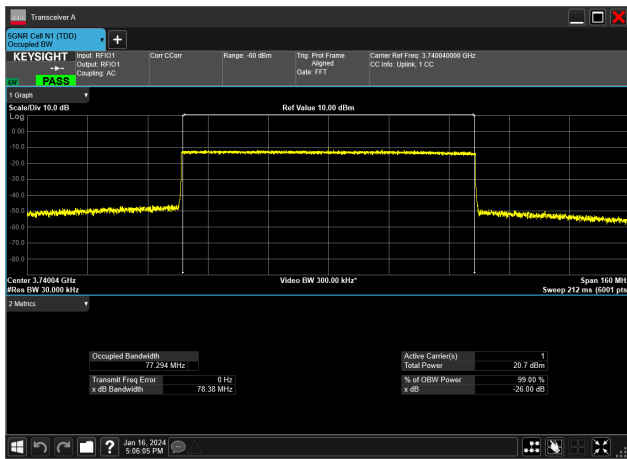

80MHz_30kHz_3740MHz_CP-OFDM QPSK_RB217@
77.294 MHz