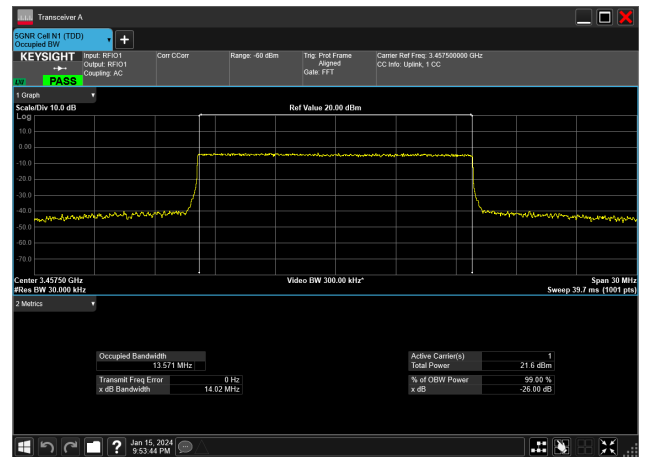

15MHz_30kHz_3457.5MHz_CP-OFDM 16 QAM_RB38@0
13.562 MHz

15MHz_30kHz_3457.5MHz_CP-OFDM 256 QAM_RB38@0
13.570 MHz

15MHz_30kHz_3457.5MHz_CP-OFDM 64 QAM_RB38@0
13.569 MHz

15MHz_30kHz_3457.5MHz_CP-OFDM QPSK_RB38@0
13.571 MHz