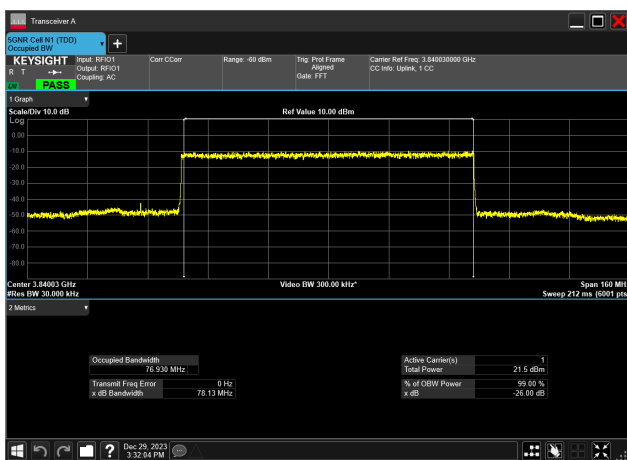

80MHz_30kHz_3840MHz_DFT-s-OFDM 16 QAM_RB216@0
76.930 MHz