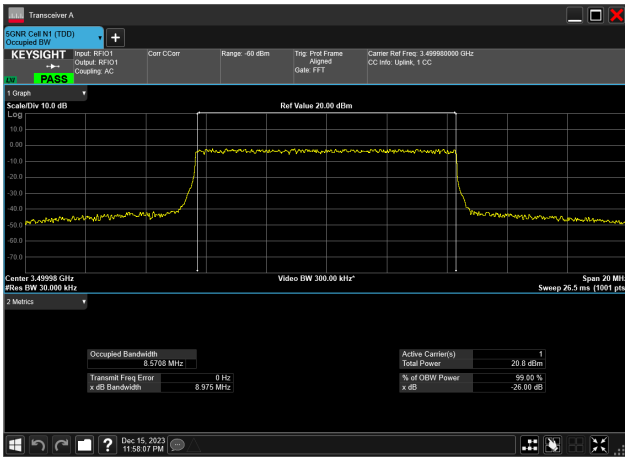

10MHz_30kHz_3500MHz_CP-OFDM 16 QAM_RB24@0
8.571 MHz