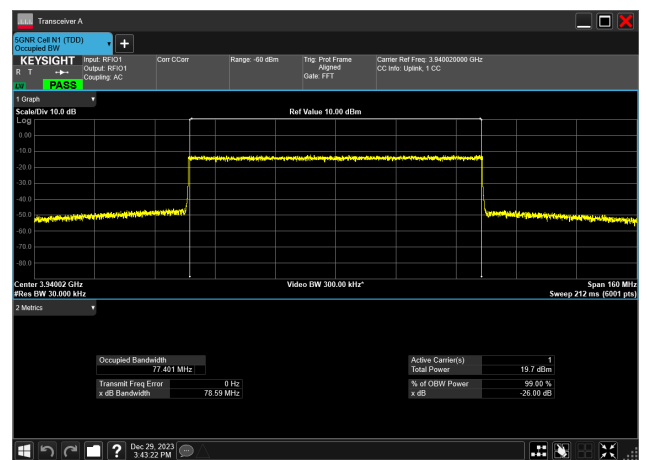

80MHz_30kHz_3940MHz_CP-OFDM 64 QAM_RB217@0
77.401 MHz