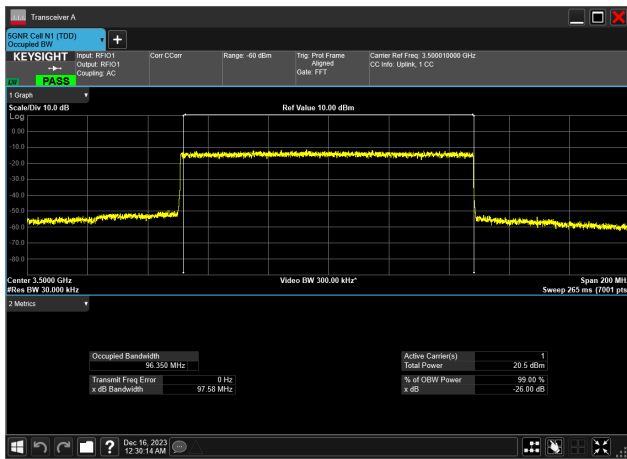

100MHz_30kHz_3500MHz_DFT-s-OFDM QPSK_RB270@0
96.350 MHz