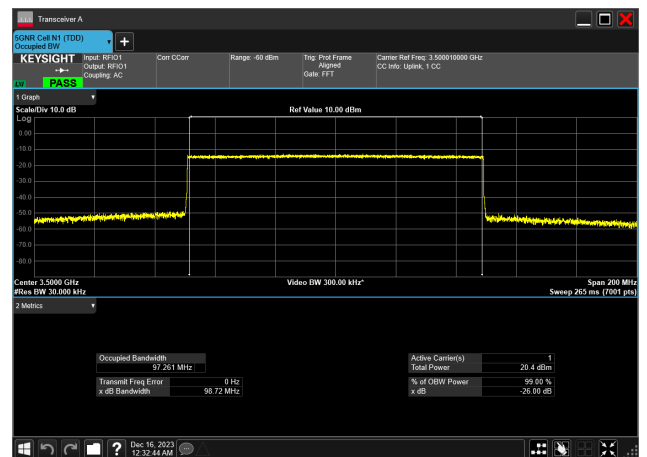

90MHz_30kHz_3935MHz_DFT-s-OFDM 64 QAM_RB243@0
86.583 MHz

90MHz_30kHz_3935MHz_DFT-s-OFDM PI/2 BPSK_RB243@0
86.786 MHz

90MHz_30kHz_3935MHz_DFT-s-OFDM QPSK_RB243@0
86.585 MHz

n78_1

100MHz_30kHz_3500MHz_CP-OFDM 16 QAM_RB273@
97.264 MHz100MHz_30kHz_3500MHz_CP-OFDM 256 QAM_RB273@
97.209 MHz100MHz_30kHz_3500MHz_CP-OFDM 64 QAM_RB273@
97.270 MHz100MHz_30kHz_3500MHz_CP-OFDM QPSK_RB273@
97.261 MHz100MHz_30kHz_3500MHz_DFT-s-OFDM 16 QAM_RB270@
96.403 MHz100MHz_30kHz_3500MHz_DFT-s-OFDM 256 QAM_RB270@
96.134 MHz