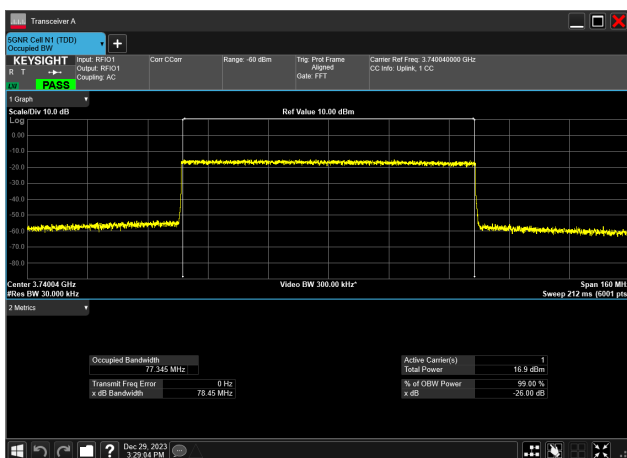

60MHz_30kHz_3950MHz_DFT-s-OFDM 64 QAM_RB162@0
57.747 MHz60MHz_30kHz_3950MHz_DFT-s-OFDM PI/2 BPSK_RB162@0
57.781 MHz60MHz_30kHz_3950MHz_DFT-s-OFDM QPSK_RB162@0
57.741 MHz80MHz_30kHz_3740MHz_CP-OFDM 16 QAM_RB217@0
77.354 MHz80MHz_30kHz_3740MHz_CP-OFDM 256 QAM_RB217@0
77.345 MHz80MHz_30kHz_3740MHz_CP-OFDM 64 QAM_RB217@0
77.389 MHz