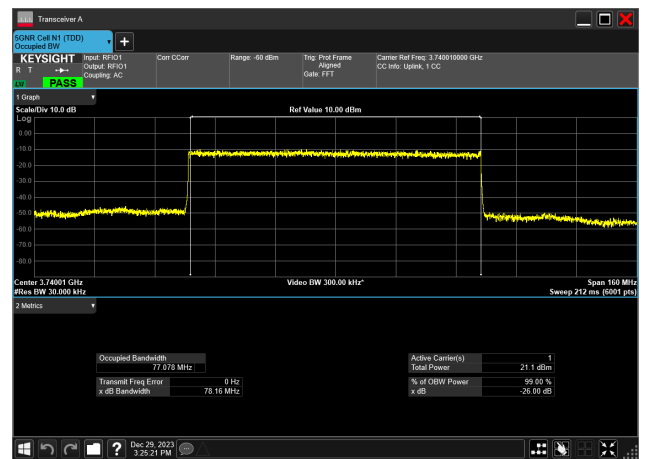

80MHz_30kHz_3740MHz_CP-OFDM QPSK_RB217@
77.294 MHz

80MHz_30kHz_3740MHz_DFT-s-OFDM 16 QAM_RB216@
77.015 MHz

80MHz_30kHz_3740MHz_DFT-s-OFDM 256 QAM_RB216@
77.023 MHz

80MHz_30kHz_3740MHz_DFT-s-OFDM 64 QAM_RB216@
77.078 MHz