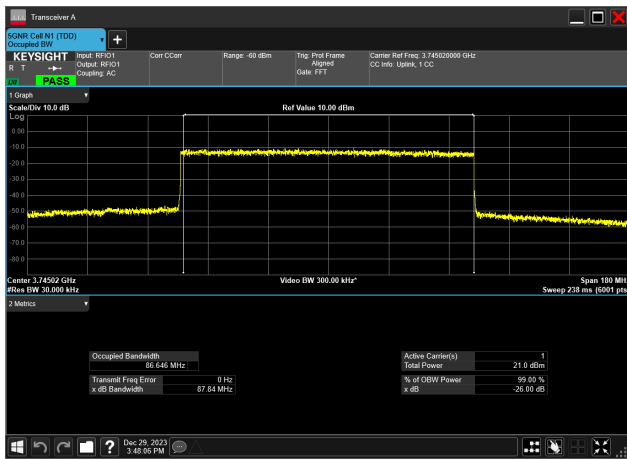

90MHz_30kHz_3745MHz_DFT-s-OFDM 64 QAM_RB243@0
86.646 MHz