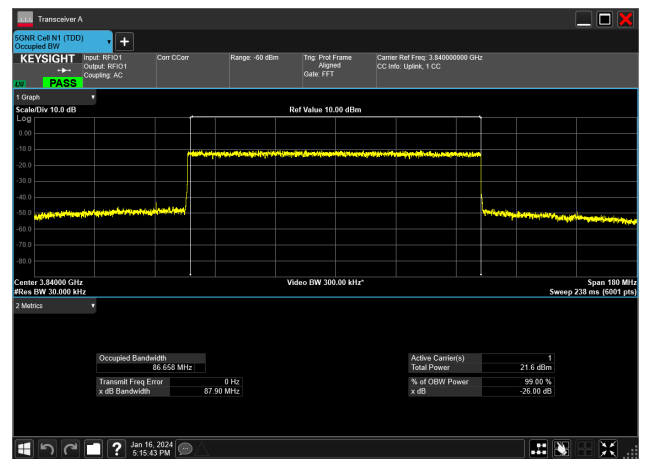

90MHz_30kHz_3840MHz_CP-OFDM QPSK_RB245@0
87.372 MHz

90MHz_30kHz_3840MHz_DFT-s-OFDM 16 QAM_RB243@0
86.828 MHz

90MHz_30kHz_3840MHz_DFT-s-OFDM 256 QAM_RB243@0
86.645 MHz

90MHz_30kHz_3840MHz_DFT-s-OFDM 64 QAM_RB243@0
86.658 MHz