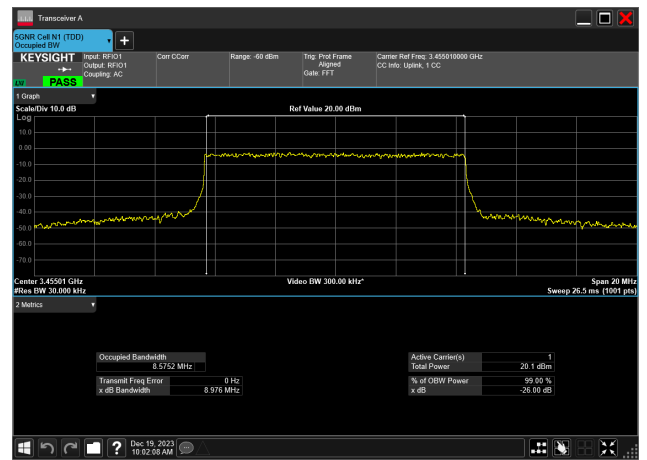

10MHz_30kHz_3455MHz_CP-OFDM 64 QAM_RB24@0
8.575 MHz