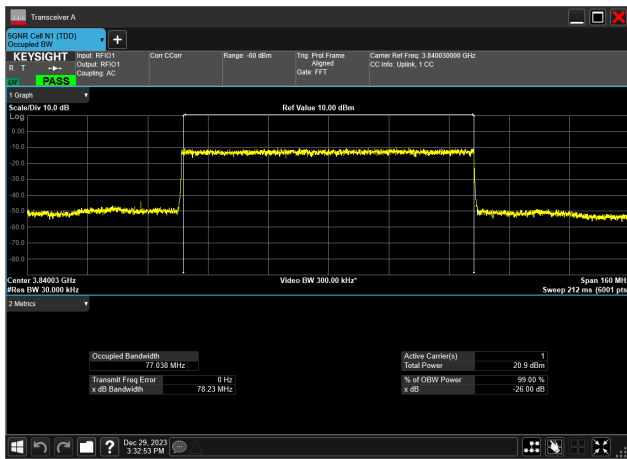

80MHz_30kHz_3840MHz_DFT-s-OFDM 64 QAM_RB216@0
77.038 MHz