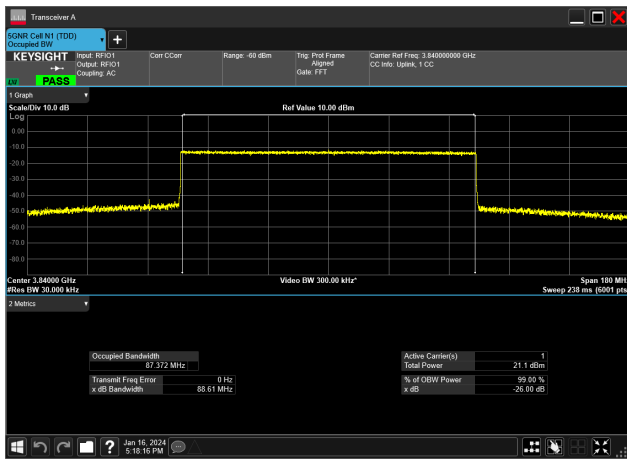

90MHz_30kHz_3840MHz_CP-OFDM QPSK_RB245@0
87.372 MHz