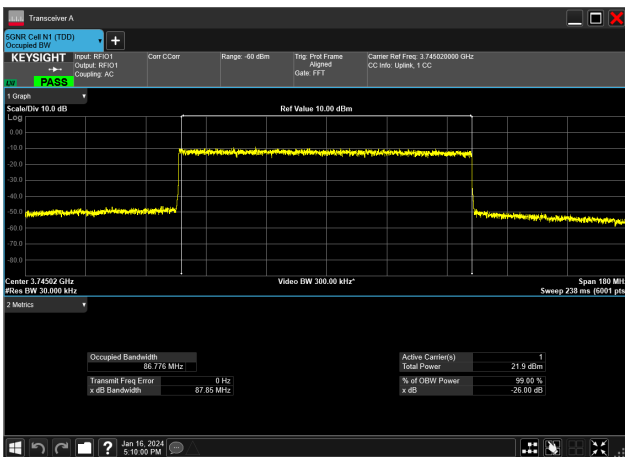

90MHz_30kHz_3745MHz_DFT-s-OFDM 16 QAM_RB243@0
86.776 MHz