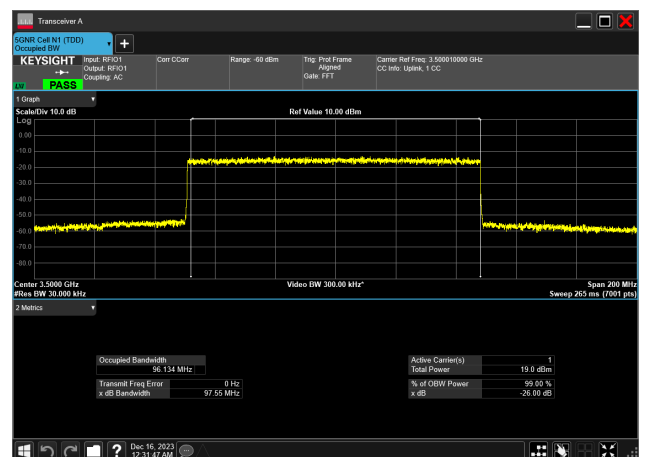

90MHz_30kHz_3935MHz_DFT-s-OFDM 64 QAM_RB243@0
86.583 MHz

90MHz_30kHz_3935MHz_DFT-s-OFDM PI/2 BPSK_RB243@0
86.786 MHz

90MHz_30kHz_3935MHz_DFT-s-OFDM QPSK_RB243@0
86.585 MHz

n78_1

100MHz_30kHz_3500MHz_CP-OFDM 16 QAM_RB273@
97.264 MHz100MHz_30kHz_3500MHz_CP-OFDM 256 QAM_RB273@
97.209 MHz100MHz_30kHz_3500MHz_CP-OFDM 64 QAM_RB273@
97.270 MHz100MHz_30kHz_3500MHz_CP-OFDM QPSK_RB273@
97.261 MHz100MHz_30kHz_3500MHz_DFT-s-OFDM 16 QAM_RB270@
96.403 MHz100MHz_30kHz_3500MHz_DFT-s-OFDM 256 QAM_RB270@
96.134 MHz