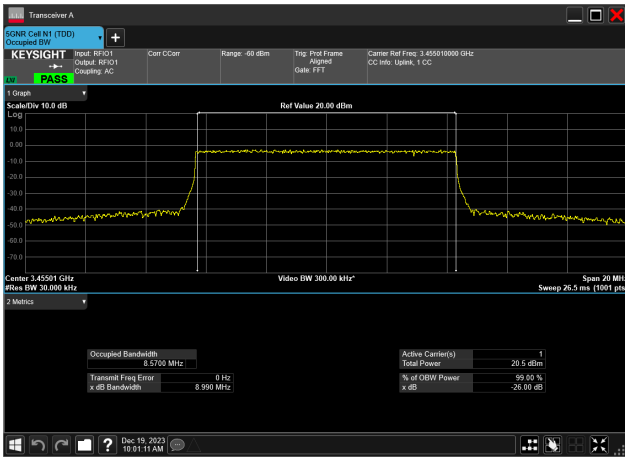

10MHz_30kHz_3455MHz_CP-OFDM QPSK_RB24@0
8.570 MHz