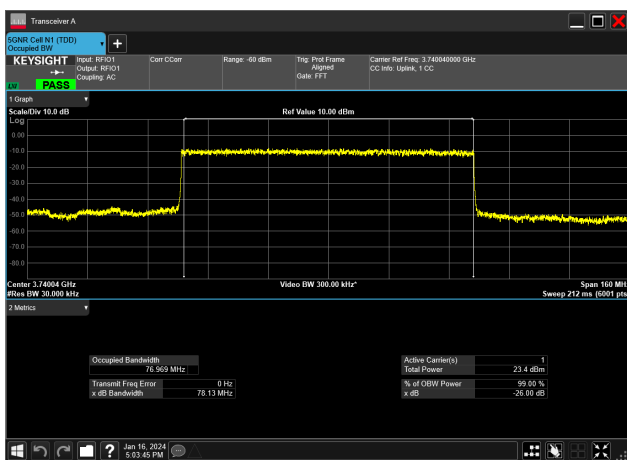

80MHz_30kHz_3740MHz_DFT-s-OFDM PI/2 BPSK_RB216@
76.969 MHz