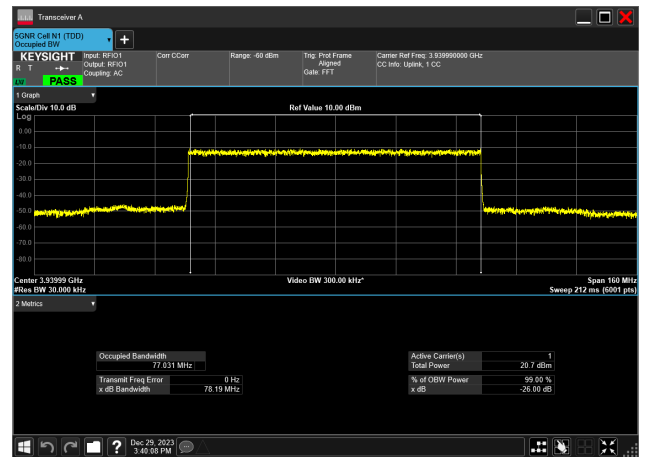

80MHz_30kHz_3940MHz_DFT-s-OFDM 64 QAM_RB216@
77.031 MHz