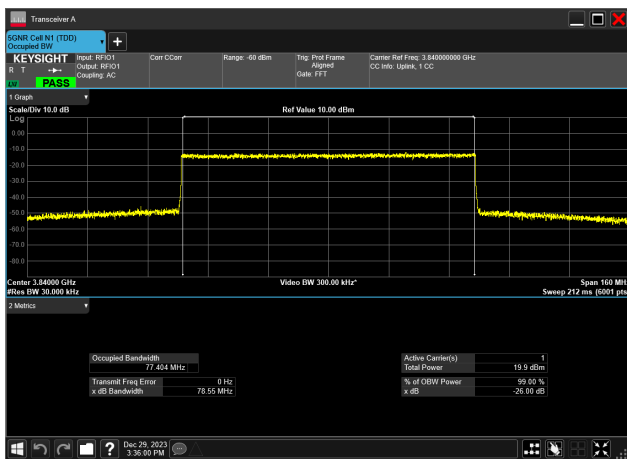

80MHz_30kHz_3840MHz_CP-OFDM 64 QAM_RB217@0
77.404 MHz