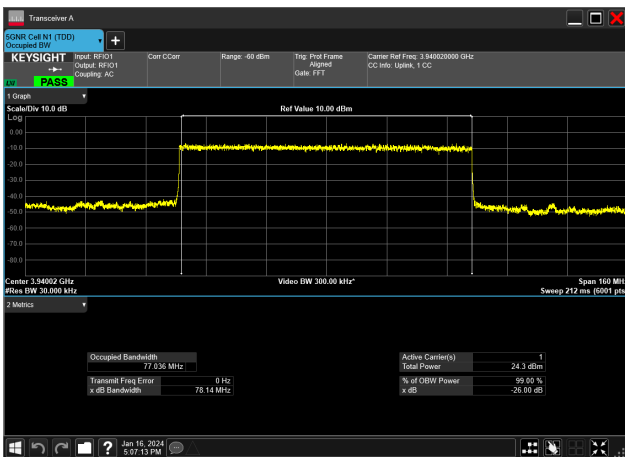

80MHz_30kHz_3940MHz_DFT-s-OFDM PI/2 BPSK_RB216@
77.036 MHz