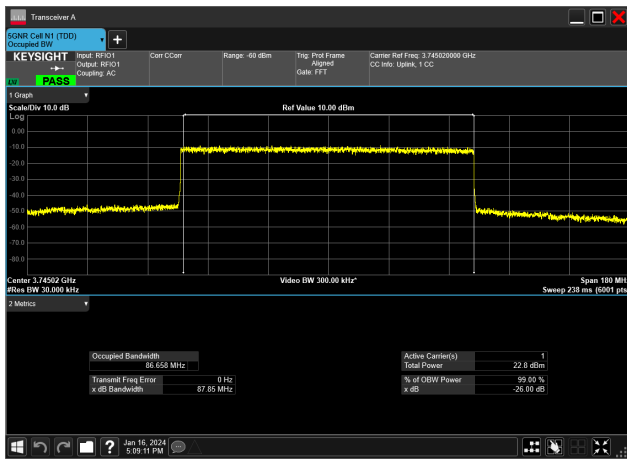

90MHz_30kHz_3745MHz_DFT-s-OFDM QPSK_RB243@0
86.658 MHz