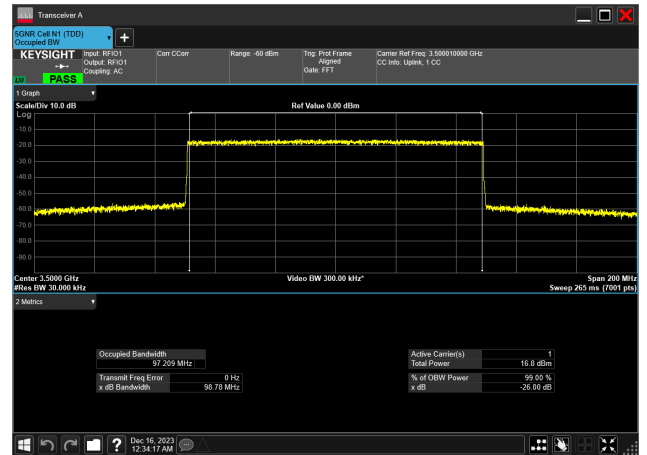

90MHz_30kHz_3935MHz_DFT-s-OFDM 64 QAM_RB243@0
86.583 MHz

90MHz_30kHz_3935MHz_DFT-s-OFDM PI/2 BPSK_RB243@0
86.786 MHz

90MHz_30kHz_3935MHz_DFT-s-OFDM QPSK_RB243@0
86.585 MHz

n78_1

100MHz_30kHz_3500MHz_CP-OFDM 16 QAM_RB273@
97.264 MHz100MHz_30kHz_3500MHz_CP-OFDM 256 QAM_RB273@
97.209 MHz100MHz_30kHz_3500MHz_CP-OFDM 64 QAM_RB273@
97.270 MHz100MHz_30kHz_3500MHz_CP-OFDM QPSK_RB273@
97.261 MHz100MHz_30kHz_3500MHz_DFT-s-OFDM 16 QAM_RB270@
96.403 MHz100MHz_30kHz_3500MHz_DFT-s-OFDM 256 QAM_RB270@
96.134 MHz