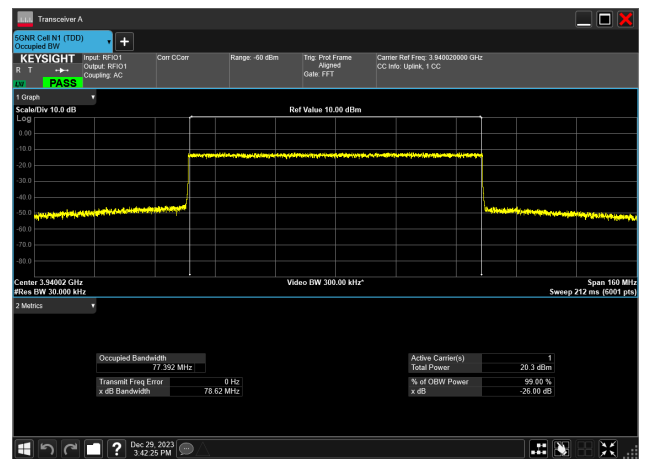

80MHz_30kHz_3840MHz_DFT-s-OFDM 64 QAM_RB216@0
77.038 MHz

80MHz_30kHz_3840MHz_DFT-s-OFDM PI/2 BPSK_RB216@0
77.125 MHz

80MHz_30kHz_3840MHz_DFT-s-OFDM QPSK_RB216@0
76.972 MHz

80MHz_30kHz_3940MHz_CP-OFDM 16 QAM_RB217@0
77.392 MHz