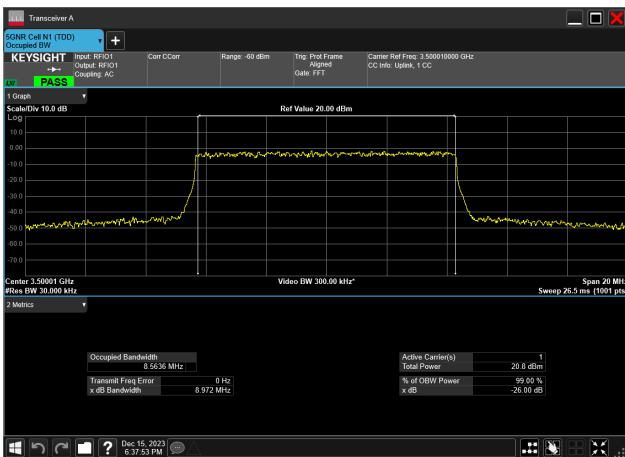

10MHz_30kHz_3500MHz_DFT-s-OFDM 16 QAM_RB24@0
8.564 MHz