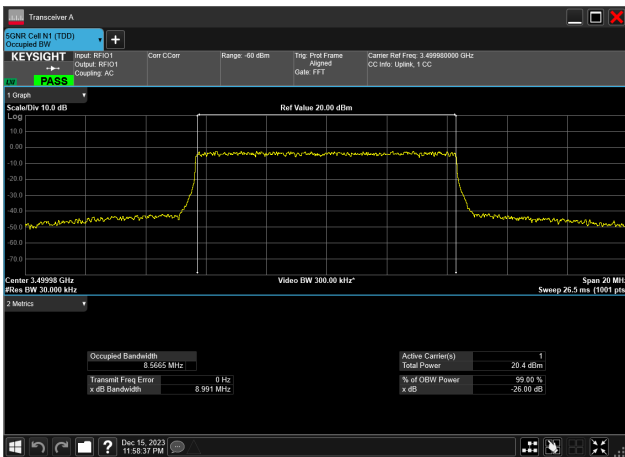

10MHz_30kHz_3500MHz_CP-OFDM 64 QAM_RB24@0
8.567 MHz