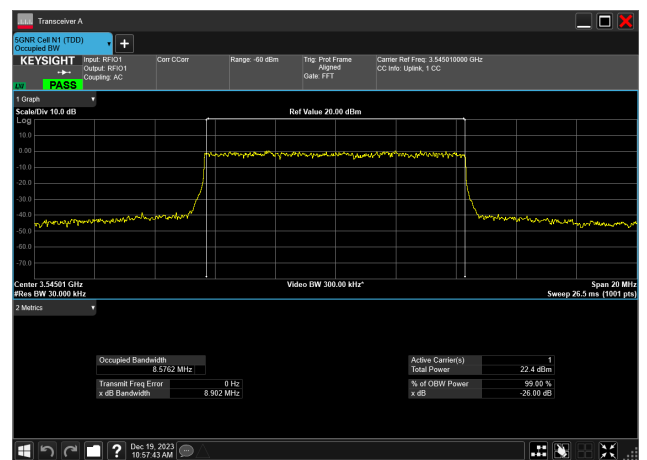

10MHz_30kHz_3545MHz_DFT-s-OFDM 256 QAM_RB24@
8.577 MHz

10MHz_30kHz_3545MHz_DFT-s-OFDM 64 QAM_RB24@
8.565 MHz

10MHz_30kHz_3545MHz_DFT-s-OFDM PI/2 BPSK_RB24@
8.569 MHz

10MHz_30kHz_3545MHz_DFT-s-OFDM QPSK_RB24@
8.576 MHz