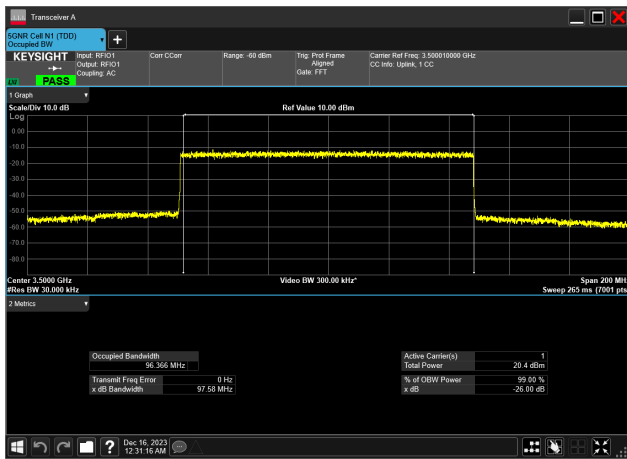

100MHz_30kHz_3500MHz_DFT-s-OFDM 64 QAM_RB270@0
96.366 MHz