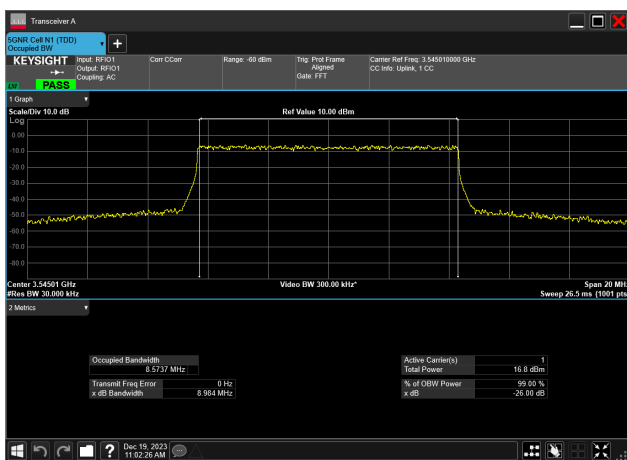

10MHz_30kHz_3545MHz_CP-OFDM 256 QAM_RB24@0
8.574 MHz