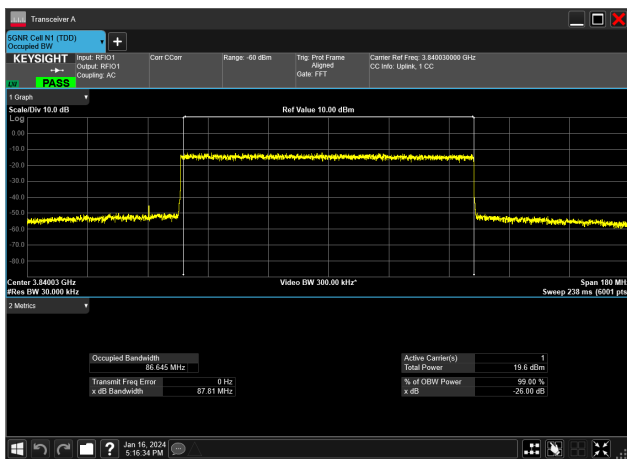

90MHz_30kHz_3840MHz_DFT-s-OFDM 256 QAM_RB243@0
86.645 MHz