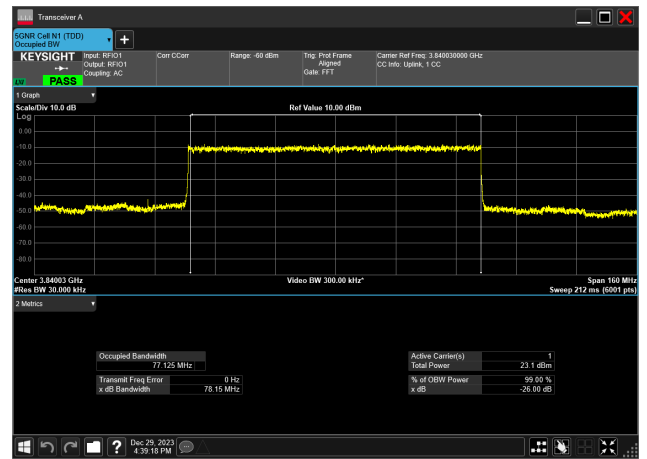

80MHz_30kHz_3840MHz_DFT-s-OFDM PI/2 BPSK_RB216@0
77.125 MHz