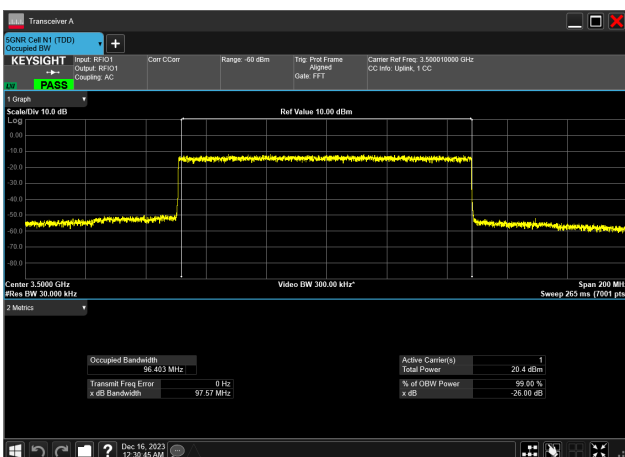

90MHz_30kHz_3935MHz_DFT-s-OFDM 64 QAM_RB243@0
86.583 MHz

90MHz_30kHz_3935MHz_DFT-s-OFDM PI/2 BPSK_RB243@0
86.786 MHz

90MHz_30kHz_3935MHz_DFT-s-OFDM QPSK_RB243@0
86.585 MHz

n78_1

100MHz_30kHz_3500MHz_CP-OFDM 16 QAM_RB273@
97.264 MHz100MHz_30kHz_3500MHz_CP-OFDM 256 QAM_RB273@
97.209 MHz100MHz_30kHz_3500MHz_CP-OFDM 64 QAM_RB273@
97.270 MHz100MHz_30kHz_3500MHz_CP-OFDM QPSK_RB273@
97.261 MHz100MHz_30kHz_3500MHz_DFT-s-OFDM 16 QAM_RB270@
96.403 MHz100MHz_30kHz_3500MHz_DFT-s-OFDM 256 QAM_RB270@
96.134 MHz