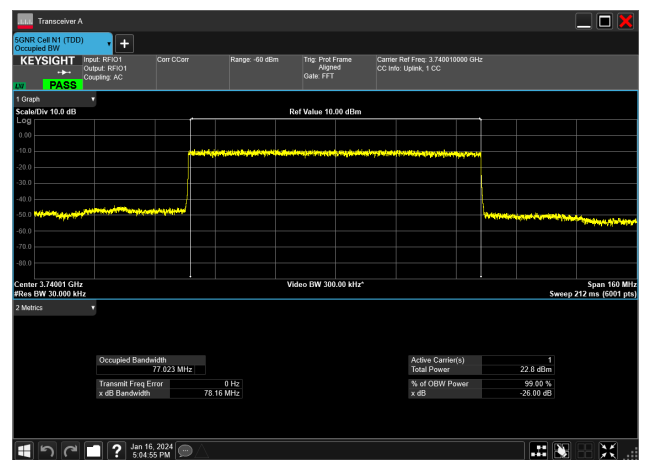

80MHz_30kHz_3740MHz_DFT-s-OFDM QPSK_RB216@
77.023 MHz