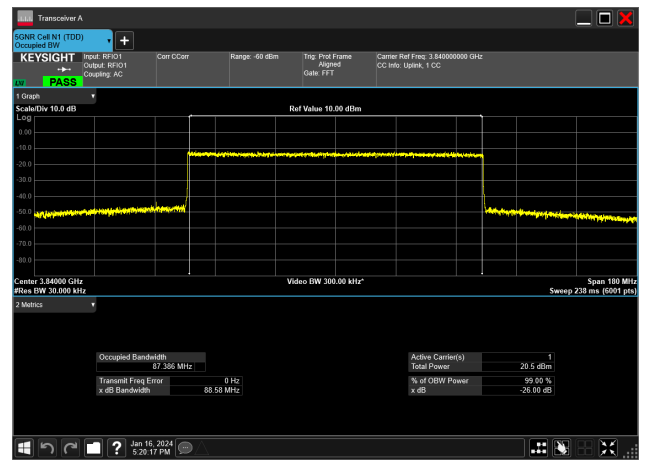

90MHz_30kHz_3745MHz_DFT-s-OFDM QPSK_RB243@0
86.658 MHz

90MHz_30kHz_3840MHz_CP-OFDM 16 QAM_RB245@0
87.321 MHz

90MHz_30kHz_3840MHz_CP-OFDM 256 QAM_RB245@0
87.324 MHz

90MHz_30kHz_3840MHz_CP-OFDM 64 QAM_RB245@0
87.386 MHz