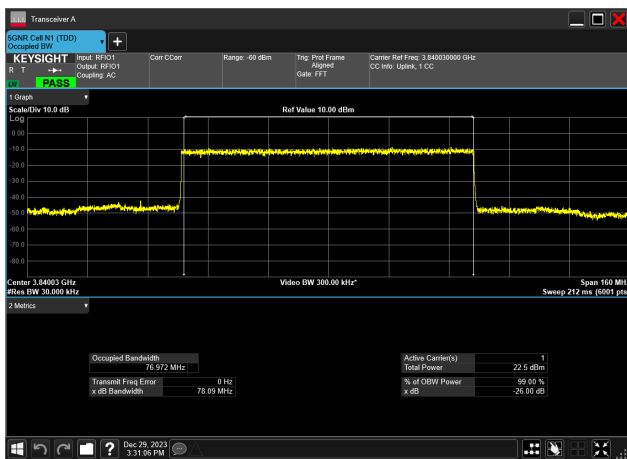

80MHz_30kHz_3840MHz_DFT-s-OFDM QPSK_RB216@0
76.972 MHz