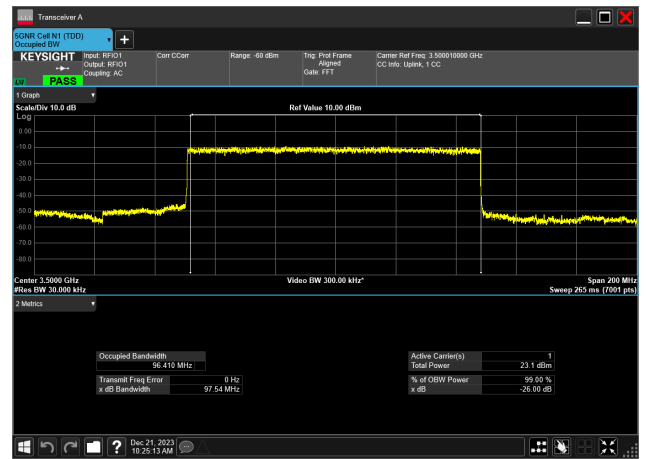

100MHz_30kHz_3500MHz_DFT-s-OFDM PI/2 BPSK_RB270@0
96.410 MHz