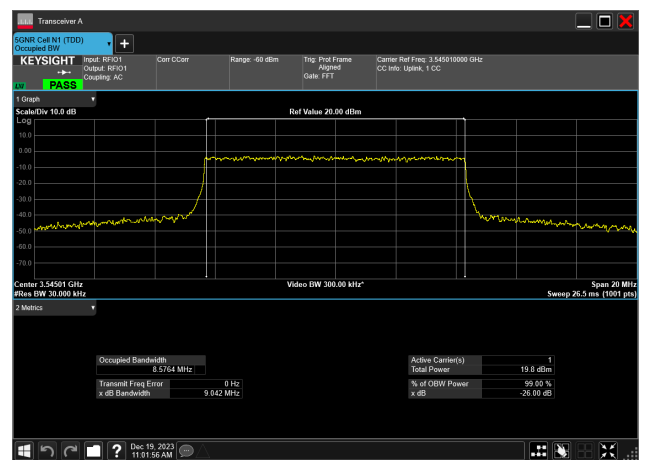

10MHz_30kHz_3545MHz_CP-OFDM 64 QAM_RB24@0
8.576 MHz