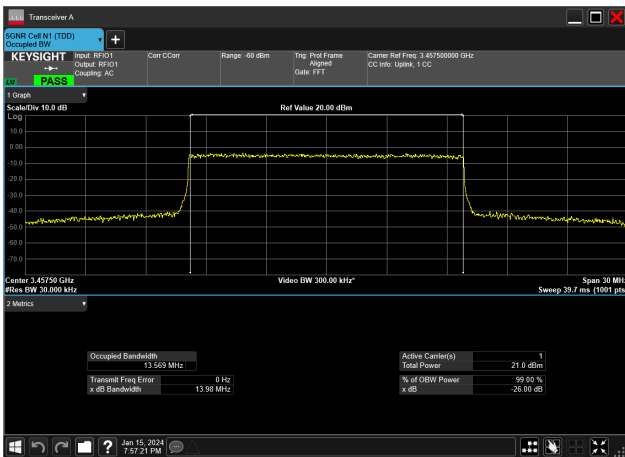

15MHz_30kHz_3457.5MHz_CP-OFDM 64 QAM_RB38@0
13.569 MHz