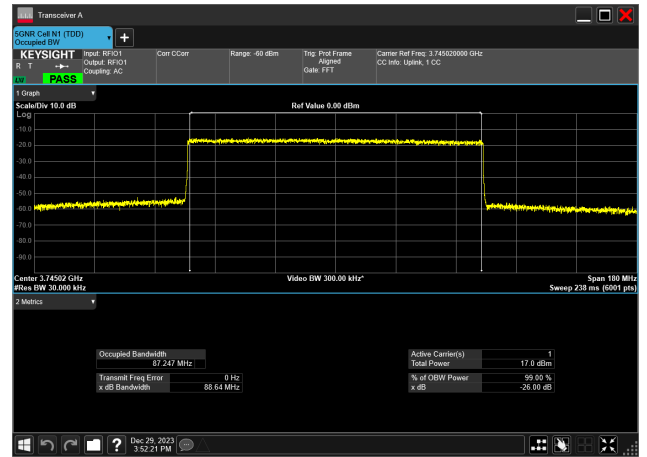

90MHz_30kHz_3745MHz_CP-OFDM 256 QAM_RB245@0
87.247 MHz