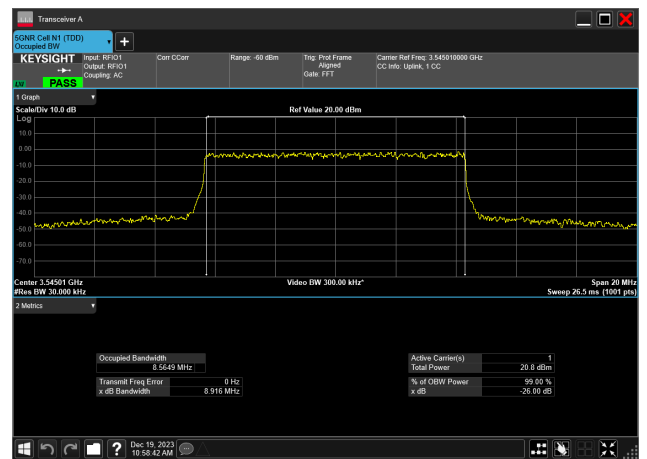

10MHz_30kHz_3545MHz_DFT-s-OFDM 64 QAM_RB24@
8.565 MHz