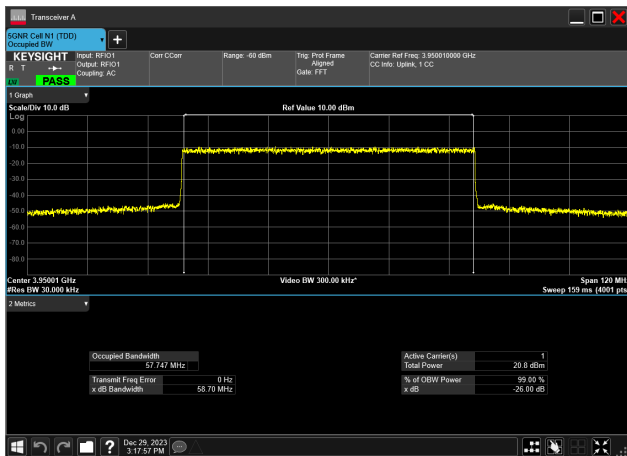

60MHz_30kHz_3950MHz_DFT-s-OFDM 64 QAM_RB162@0
57.747 MHz60MHz_30kHz_3950MHz_DFT-s-OFDM PI/2 BPSK_RB162@0
57.781 MHz60MHz_30kHz_3950MHz_DFT-s-OFDM QPSK_RB162@0
57.741 MHz80MHz_30kHz_3740MHz_CP-OFDM 16 QAM_RB217@0
77.354 MHz80MHz_30kHz_3740MHz_CP-OFDM 256 QAM_RB217@0
77.345 MHz80MHz_30kHz_3740MHz_CP-OFDM 64 QAM_RB217@0
77.389 MHz