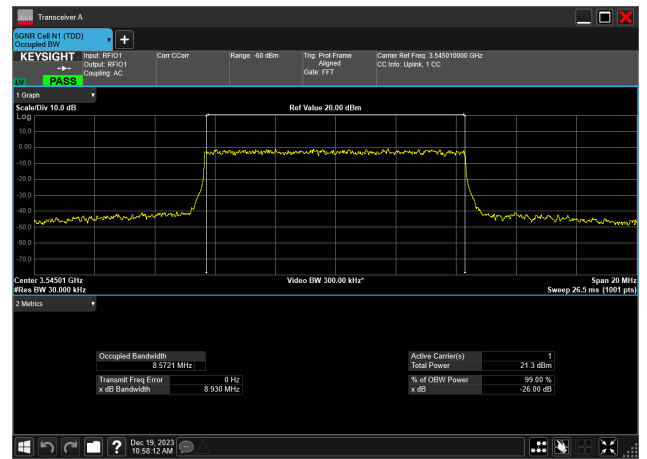

10MHz_30kHz_3545MHz_CP-OFDM 256 QAM_RB24@0
8.574 MHz

10MHz_30kHz_3545MHz_CP-OFDM 64 QAM_RB24@0
8.576 MHz

10MHz_30kHz_3545MHz_CP-OFDM QPSK_RB24@
8.568 MHz

10MHz_30kHz_3545MHz_DFT-s-OFDM 16 QAM_RB24@
8.572 MHz