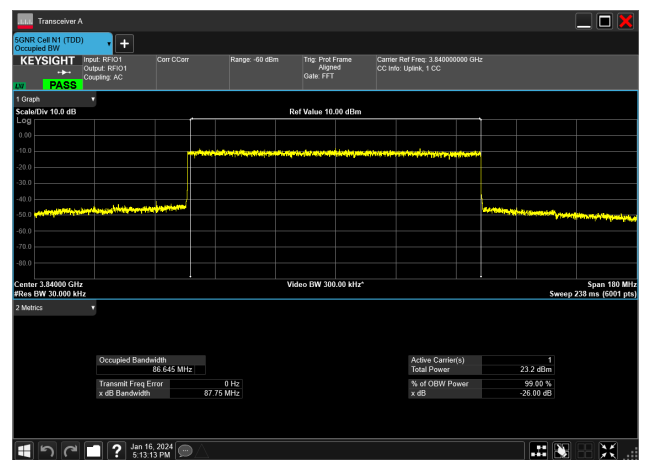

90MHz_30kHz_3840MHz_DFT-s-OFDM QPSK_RB243@0
86.645 MHz