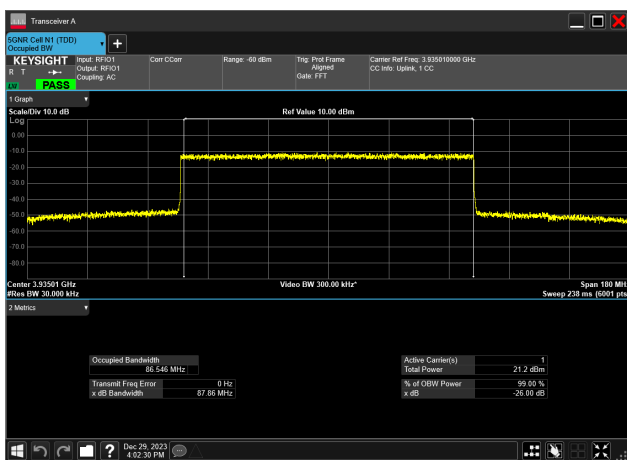

90MHz_30kHz_3935MHz_DFT-s-OFDM 16 QAM_RB243@0
86.546 MHz