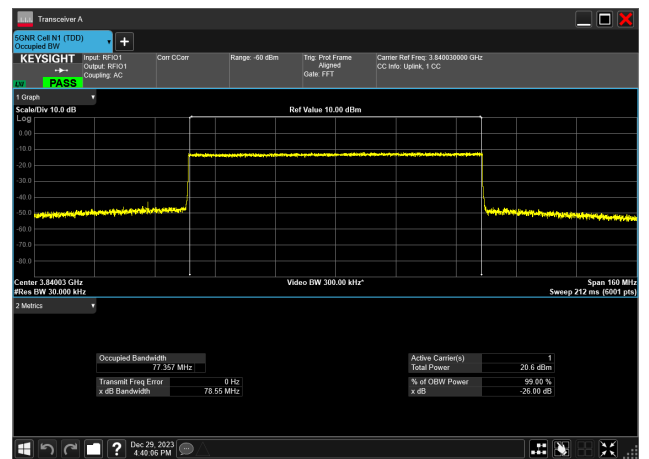

80MHz_30kHz_3840MHz_CP-OFDM QPSK_RB217@0
77.357 MHz