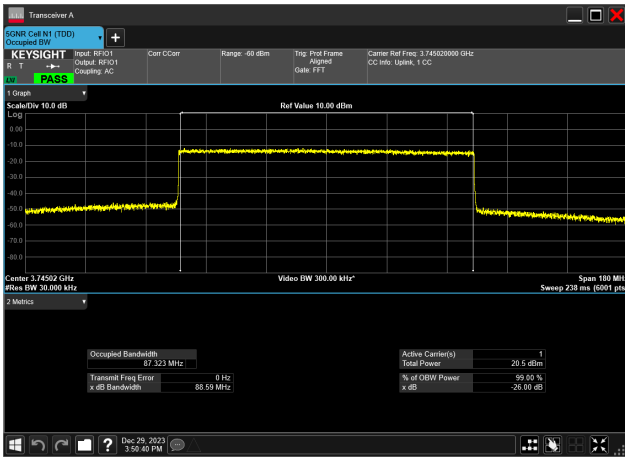

90MHz_30kHz_3745MHz_CP-OFDM 16 QAM_RB245@0
87.323 MHz