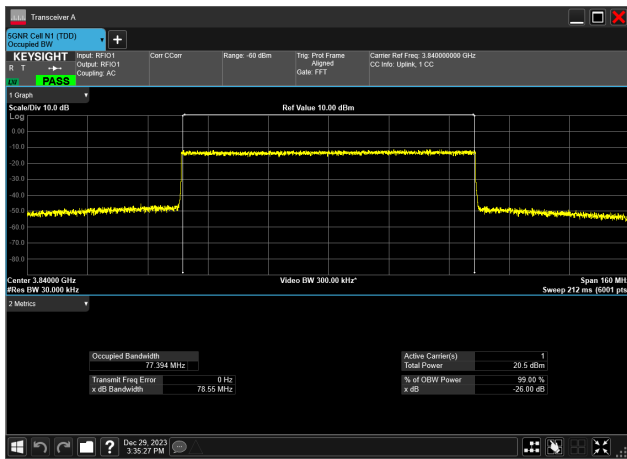

80MHz_30kHz_3840MHz_CP-OFDM 16 QAM_RB217@0
77.394 MHz