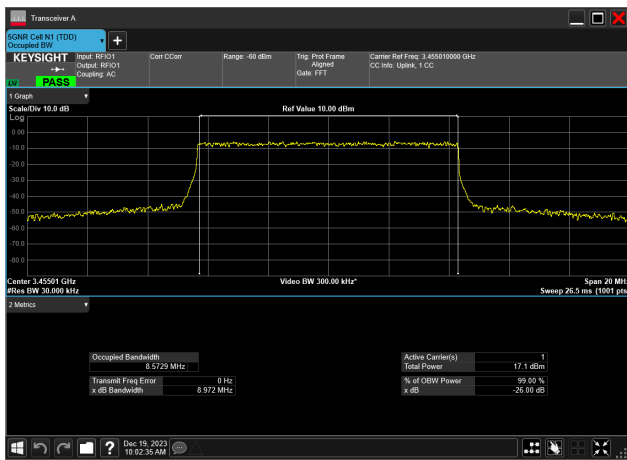

10MHz_30kHz_3455MHz_CP-OFDM 256 QAM_RB24@0
8.573 MHz