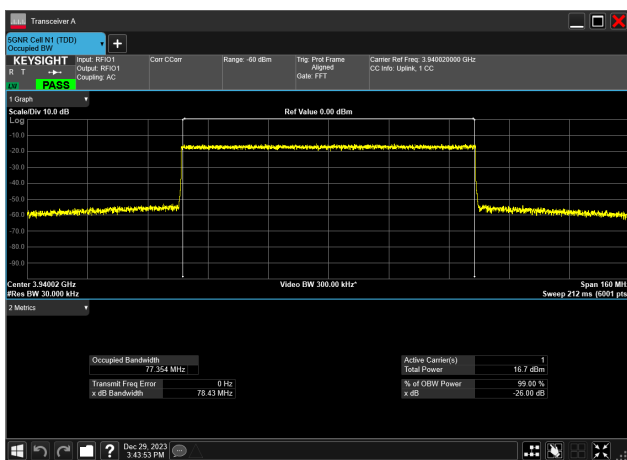

80MHz_30kHz_3940MHz_CP-OFDM 256 QAM_RB217@0
77.354 MHz