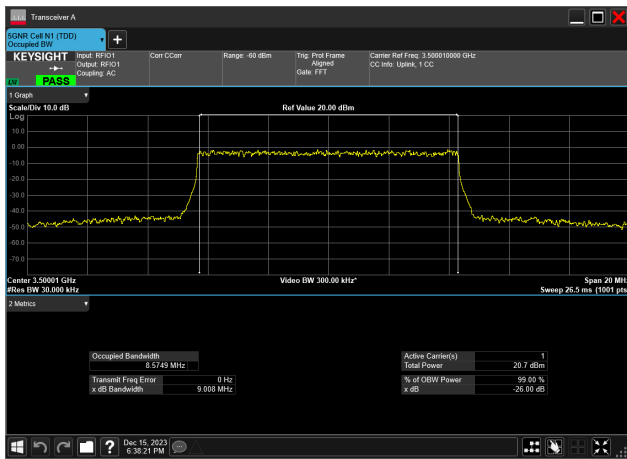

10MHz_30kHz_3500MHz_DFT-s-OFDM 64 QAM_RB24@0
8.575 MHz