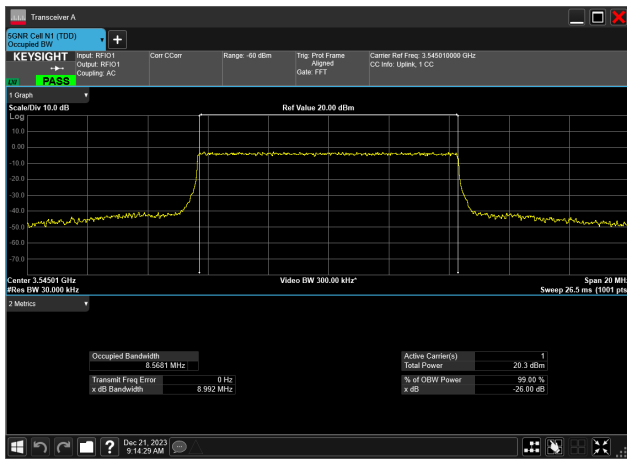

10MHz_30kHz_3545MHz_CP-OFDM QPSK_RB24@
8.568 MHz