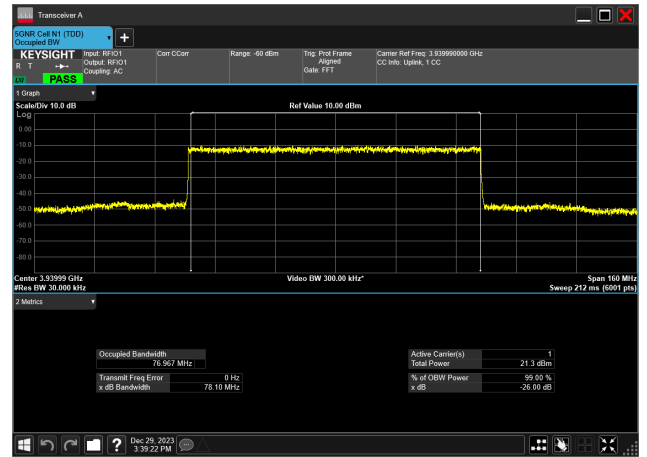

80MHz_30kHz_3940MHz_CP-OFDM 256 QAM_RB217@0
77.354 MHz

80MHz_30kHz_3940MHz_CP-OFDM 64 QAM_RB217@0
77.401 MHz

80MHz_30kHz_3940MHz_CP-OFDM QPSK_RB217@
77.341 MHz

80MHz_30kHz_3940MHz_DFT-s-OFDM 16 QAM_RB216@
76.967 MHz