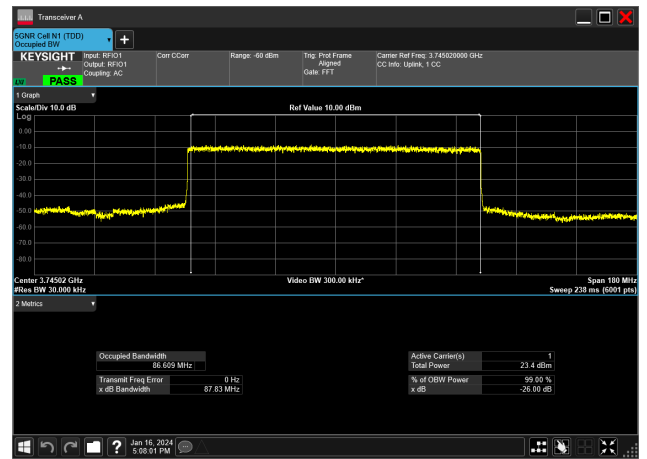

90MHz_30kHz_3745MHz_DFT-s-OFDM 16 QAM_RB243@0
86.776 MHz

90MHz_30kHz_3745MHz_DFT-s-OFDM 256 QAM_RB243@0
86.646 MHz

90MHz_30kHz_3745MHz_DFT-s-OFDM 64 QAM_RB243@0
86.646 MHz

90MHz_30kHz_3745MHz_DFT-s-OFDM PI/2 BPSK_RB243@0
86.609 MHz