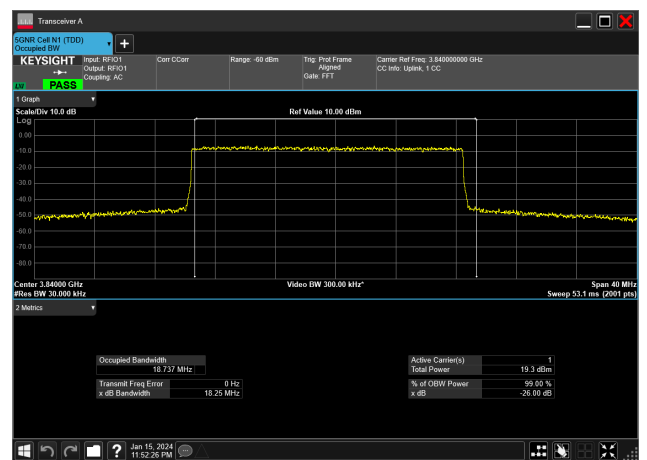

20MHz_15kHz_3840MHz_DFT-s-OFDM PI/2 BPSK_RB100@0
18.769 MHz

20MHz_15kHz_3840MHz_DFT-s-OFDM 256 QAM_RB100@0
18.737 MHz