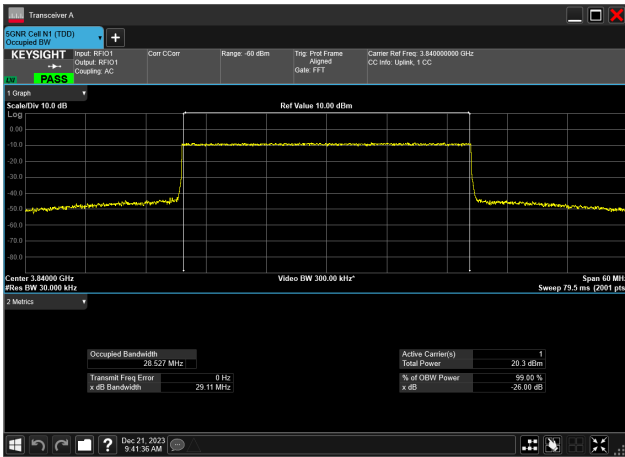

30MHz_15kHz_3840MHz_CP-OFDM 16 QAM_RB160@
28.527 MHz