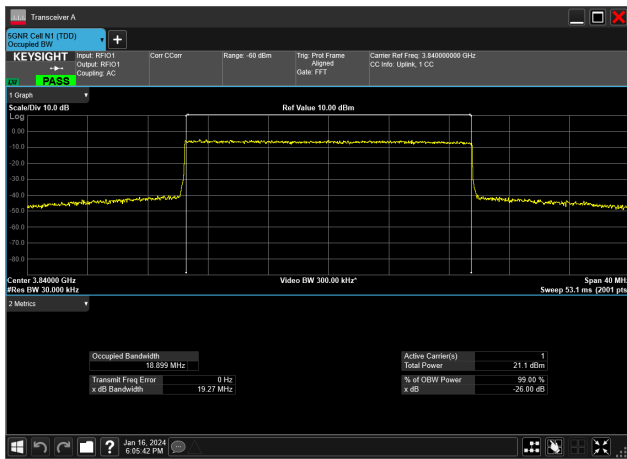

20MHz_15kHz_3840MHz_CP-OFDM 16 QAM_RB106@0
18.899 MHz

20MHz_15kHz_3840MHz_CP-OFDM 256 QAM_RB106@0
18.892 MHz

20MHz_15kHz_3840MHz_CP-OFDM 64 QAM_RB106@0
18.891 MHz

20MHz_15kHz_3840MHz_CP-OFDM QPSK_RB106@0
18.896 MHz