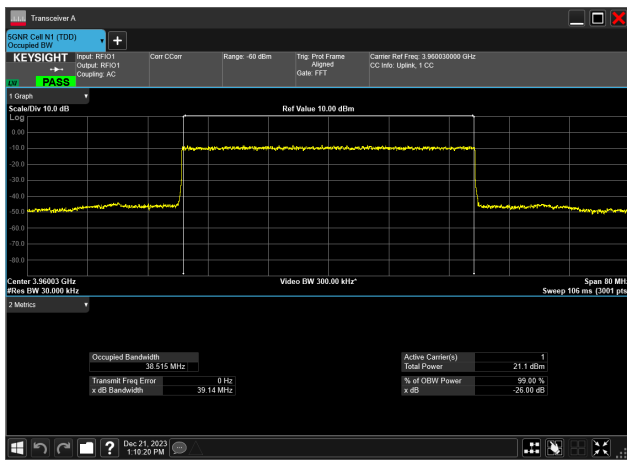

40MHz_15kHz_3960MHz_DFT-s-OFDM 64 QAM_RB216@0
38.480 MHz

40MHz_15kHz_3960MHz_DFT-s-OFDM 16 QAM_RB216@
38.515 MHz