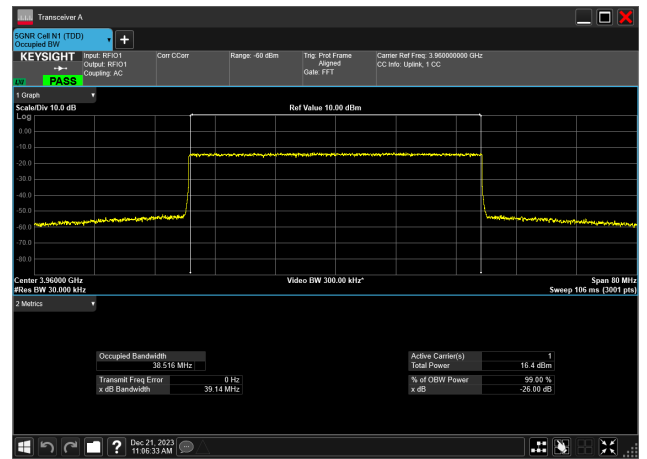

40MHz_15kHz_3840MHz_DFT-s-OFDM PI/2 BPSK_RB216@0
38.519 MHz

40MHz_15kHz_3840MHz_DFT-s-OFDM QPSK_RB216@0
38.511 MHz

40MHz_15kHz_3960MHz_CP-OFDM 16 QAM_RB216@
38.520 MHz

40MHz_15kHz_3960MHz_CP-OFDM 256 QAM_RB216@
38.516 MHz