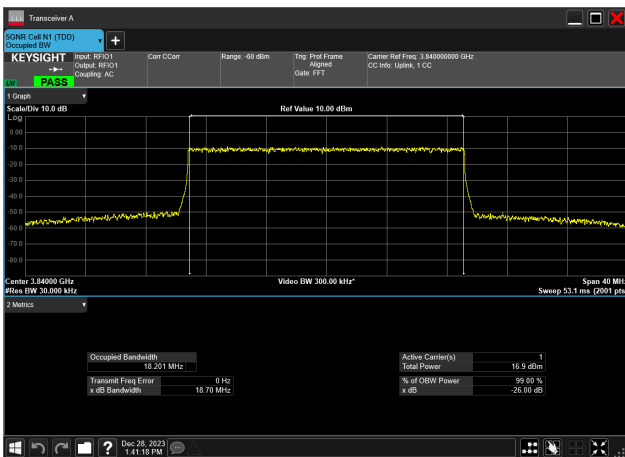

20MHz_30kHz_3840MHz_CP-OFDM QPSK_RB51@
18.178 MHz

20MHz_30kHz_3840MHz_CP-OFDM 256 QAM_RB51@0
18.201 MHz