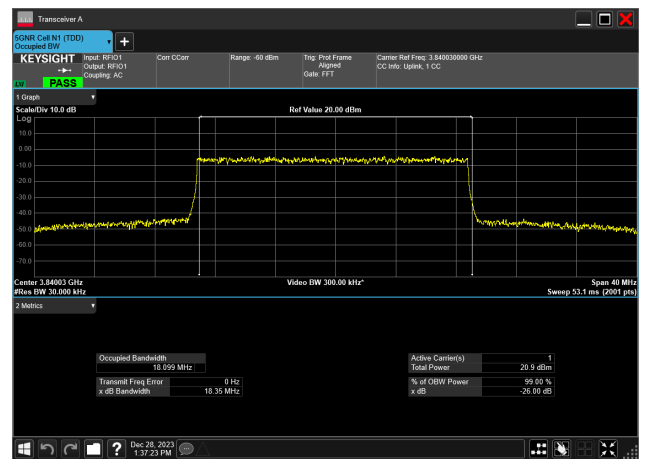

20MHz_30kHz_3840MHz_DFT-s-OFDM 64 QAM_RB50@
18.099 MHz