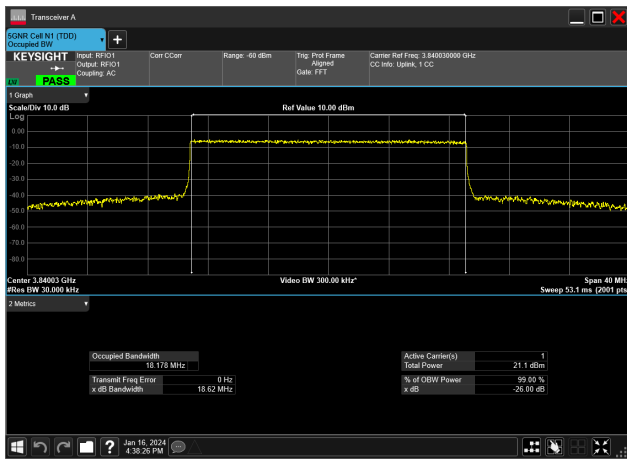

20MHz_30kHz_3840MHz_CP-OFDM QPSK_RB51@
18.178 MHz