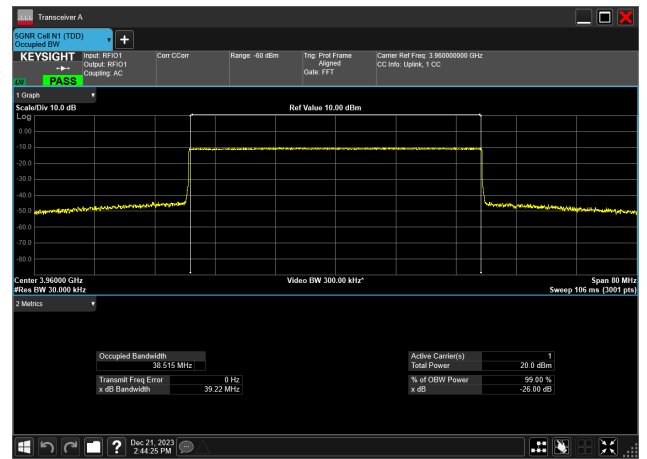

40MHz_15kHz_3960MHz_CP-OFDM QPSK_RB216@
38.515 MHz