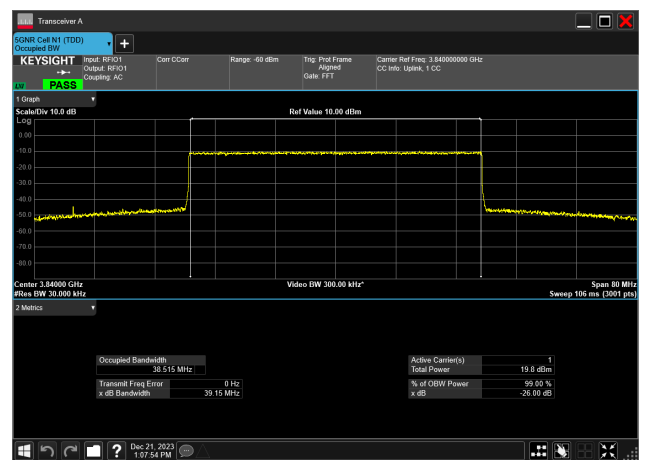

40MHz_15kHz_3720MHz_DFT-s-OFDM QPSK_RB216@0
38.509 MHz

40MHz_15kHz_3840MHz_CP-OFDM 16 QAM_RB216@0
38.513 MHz

40MHz_15kHz_3840MHz_CP-OFDM 256 QAM_RB216@0
38.515 MHz

40MHz_15kHz_3840MHz_CP-OFDM 64 QAM_RB216@0
38.515 MHz