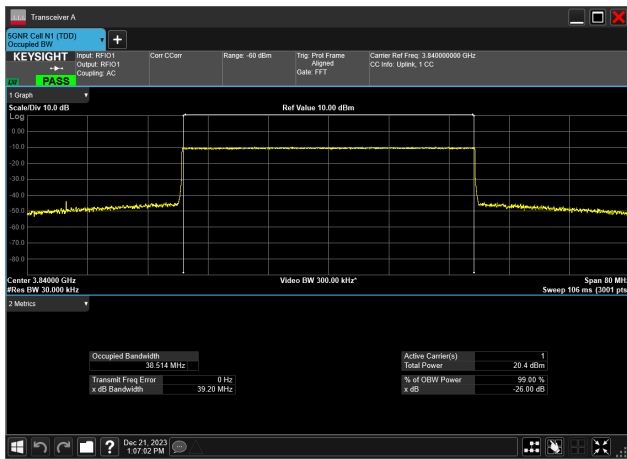

40MHz_15kHz_3840MHz_CP-OFDM QPSK_RB216@0
38.514 MHz