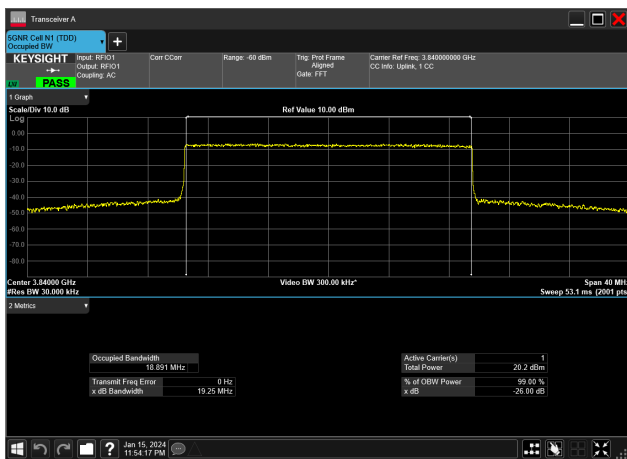

20MHz_15kHz_3840MHz_CP-OFDM 16 QAM_RB106@0
18.899 MHz

20MHz_15kHz_3840MHz_CP-OFDM 256 QAM_RB106@0
18.892 MHz

20MHz_15kHz_3840MHz_CP-OFDM 64 QAM_RB106@0
18.891 MHz

20MHz_15kHz_3840MHz_CP-OFDM QPSK_RB106@0
18.896 MHz