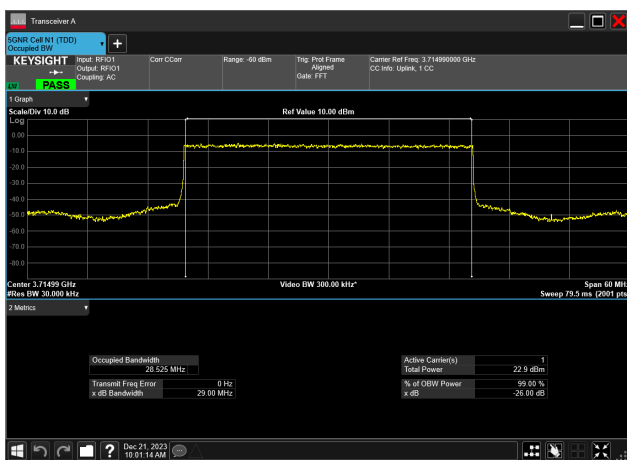

30MHz_15kHz_3840MHz_CP-OFDM 16 QAM_RB160@
28.527 MHz

30MHz_15kHz_3715MHz_DFT-s-OFDM PI/2 BPSK_RB160@
28.525 MHz