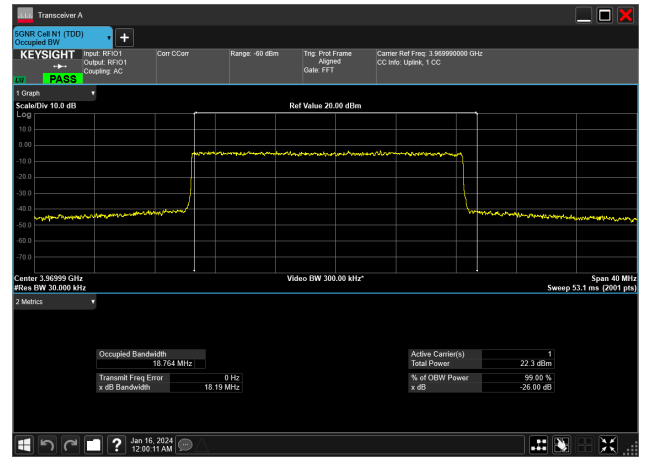

20MHz_15kHz_3970MHz_DFT-s-OFDM 16 QAM_RB100@0
18.764 MHz