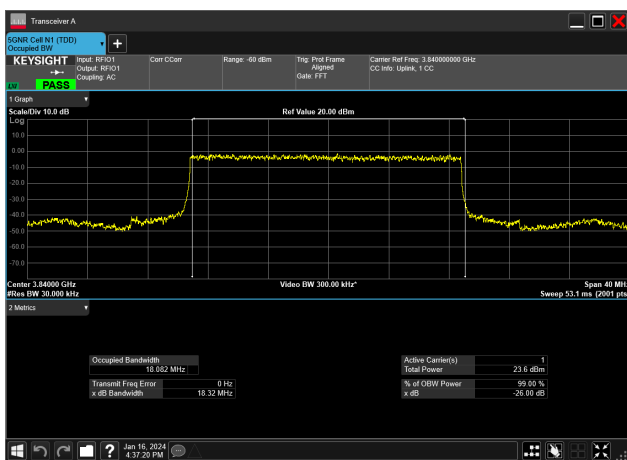

20MHz_30kHz_3970MHz_CP-OFDM 16 QAM_RB51@
18.178 MHz

20MHz_30kHz_3840MHz_DFT-s-OFDM PI/2 BPSK_RB50@
18.082 MHz