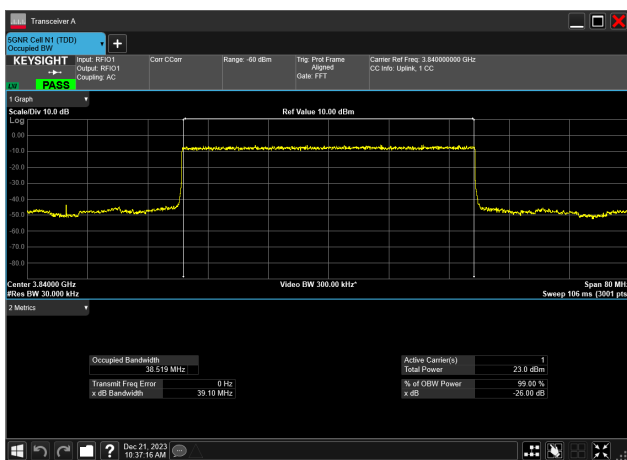

40MHz_15kHz_3960MHz_CP-OFDM 16 QAM_RB216@
38.520 MHz

40MHz_15kHz_3840MHz_DFT-s-OFDM PI/2 BPSK_RB216@0
38.519 MHz