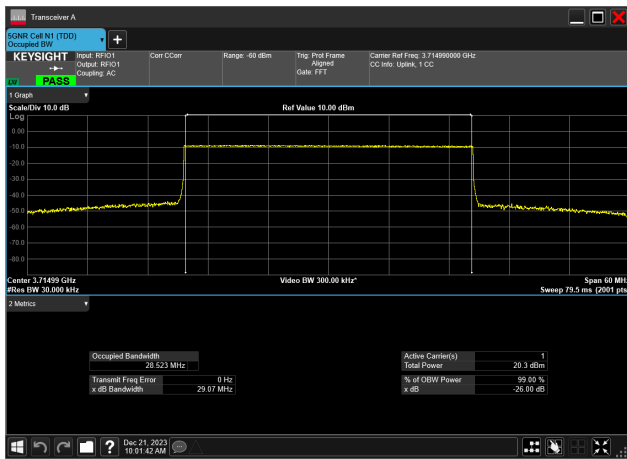

30MHz_15kHz_3715MHz_CP-OFDM QPSK_RB160@
28.523 MHz