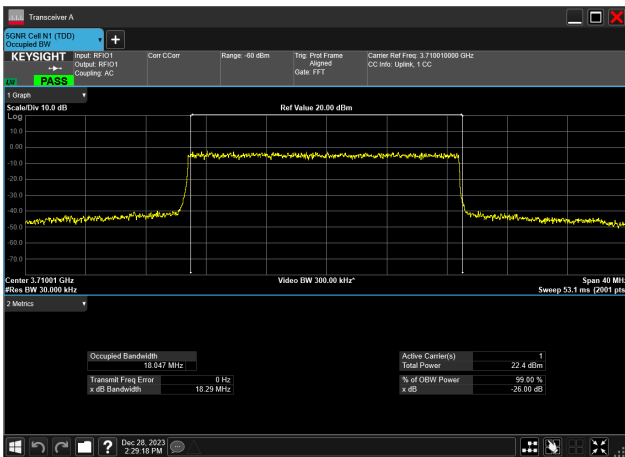

20MHz_30kHz_3710MHz_DFT-s-OFDM QPSK_RB50@0
18.047 MHz