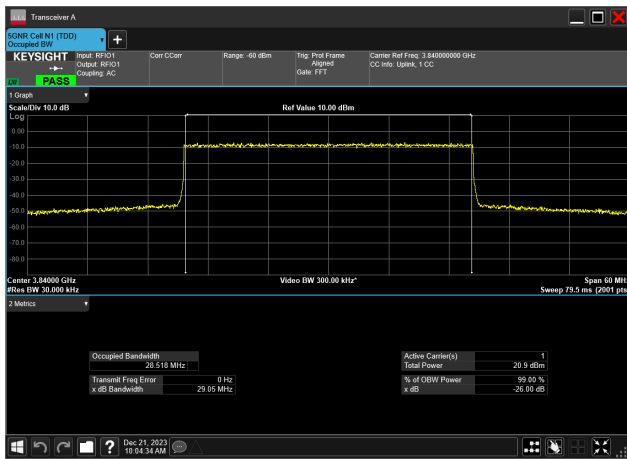

30MHz_15kHz_3840MHz_DFT-s-OFDM 64 QAM_RB160@0
28.518 MHz