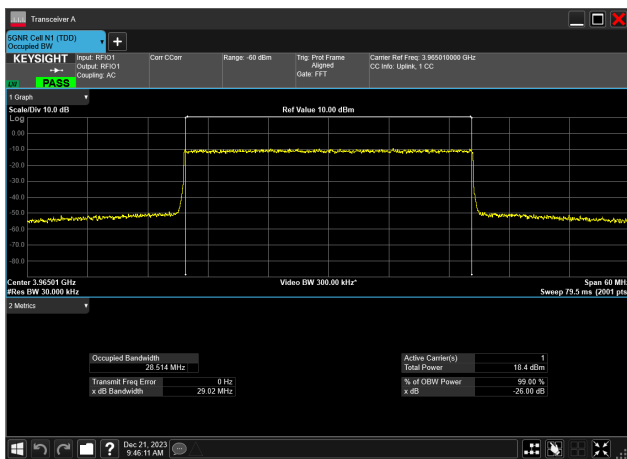

30MHz_15kHz_3965MHz_DFT-s-OFDM 256 QAM_RB160@
28.514 MHz