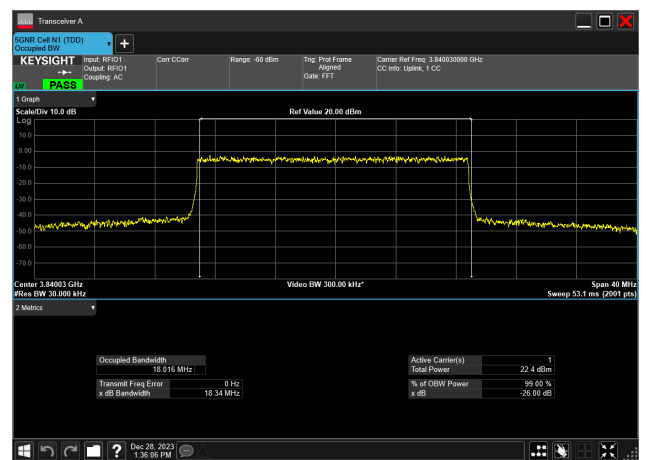

20MHz_30kHz_3840MHz_DFT-s-OFDM 256 QAM_RB50@
18.048 MHz

20MHz_30kHz_3840MHz_DFT-s-OFDM 64 QAM_RB50@
18.099 MHz

20MHz_30kHz_3840MHz_DFT-s-OFDM PI/2 BPSK_RB50@
18.082 MHz

20MHz_30kHz_3840MHz_DFT-s-OFDM QPSK_RB50@
18.016 MHz