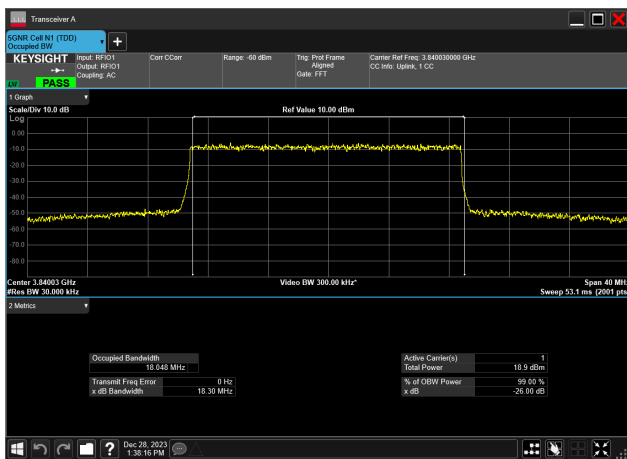

20MHz_30kHz_3840MHz_DFT-s-OFDM 256 QAM_RB50@
18.048 MHz