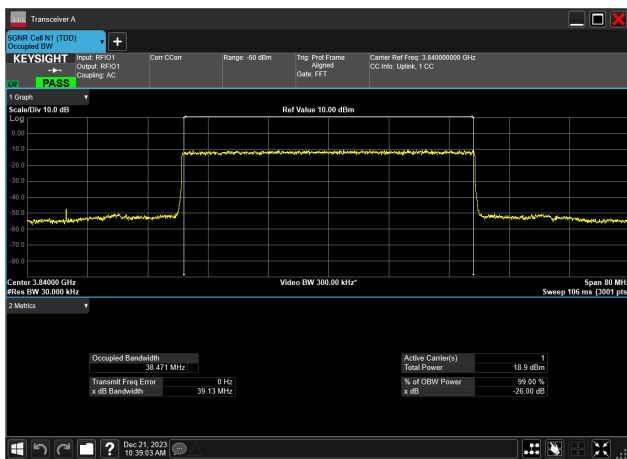

40MHz_15kHz_3840MHz_DFT-s-OFDM 256 QAM_RB216@0
38.471 MHz