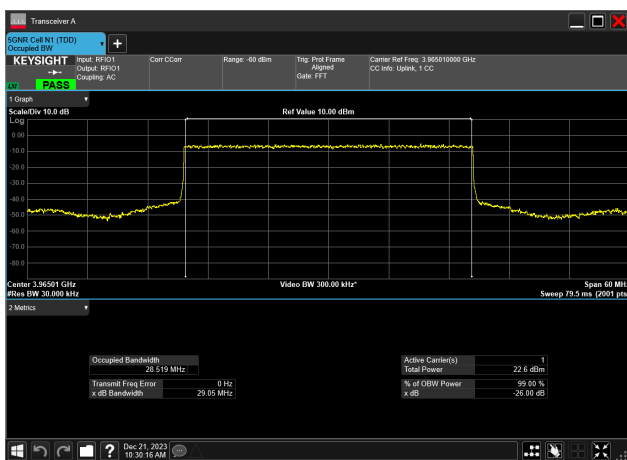

40MHz_15kHz_3720MHz_CP-OFDM 16 QAM_RB216@
38.512 MHz

30MHz_15kHz_3965MHz_DFT-s-OFDM PI/2 BPSK_RB160@
28.519 MHz