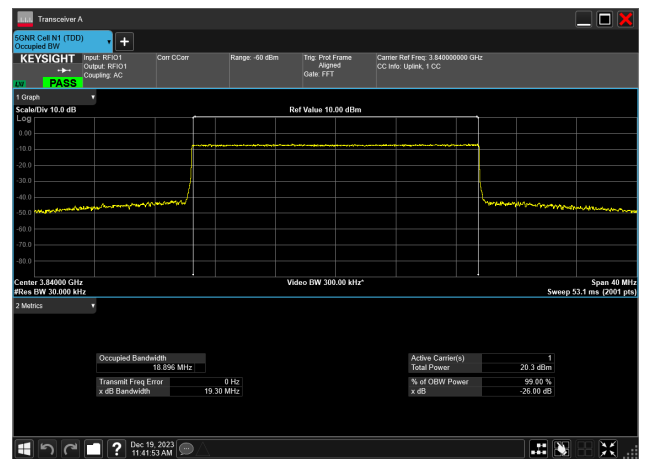

20MHz_15kHz_3840MHz_CP-OFDM 16 QAM_RB106@0
18.899 MHz

20MHz_15kHz_3840MHz_CP-OFDM 256 QAM_RB106@0
18.892 MHz

20MHz_15kHz_3840MHz_CP-OFDM 64 QAM_RB106@0
18.891 MHz

20MHz_15kHz_3840MHz_CP-OFDM QPSK_RB106@0
18.896 MHz