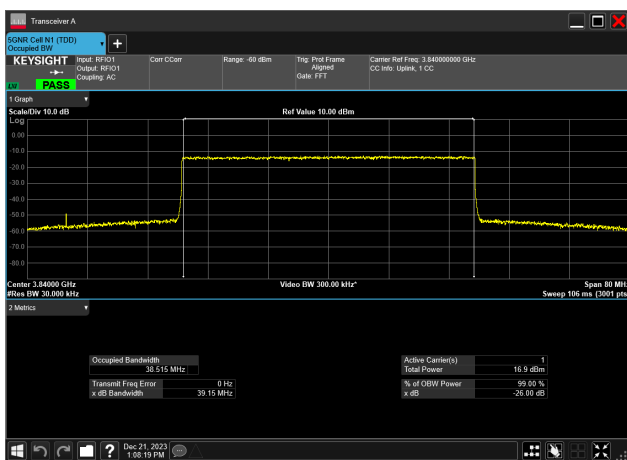

40MHz_15kHz_3840MHz_CP-OFDM QPSK_RB216@0
38.514 MHz

40MHz_15kHz_3840MHz_CP-OFDM 256 QAM_RB216@0
38.515 MHz