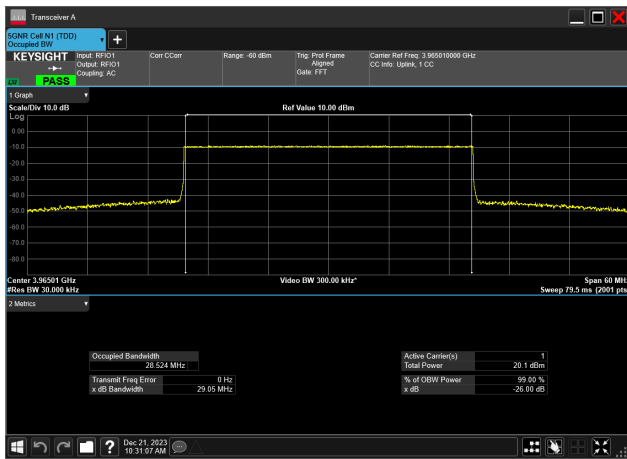

30MHz_15kHz_3965MHz_CP-OFDM QPSK_RB160@
28.524 MHz