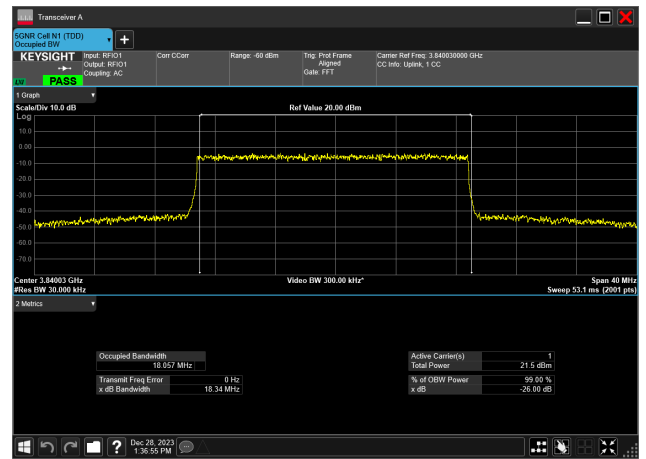

20MHz_30kHz_3840MHz_CP-OFDM 256 QAM_RB51@0
18.201 MHz

20MHz_30kHz_3840MHz_CP-OFDM 64 QAM_RB51@0
18.203 MHz

20MHz_30kHz_3840MHz_CP-OFDM QPSK_RB51@
18.178 MHz

20MHz_30kHz_3840MHz_DFT-s-OFDM 16 QAM_RB50@
18.057 MHz