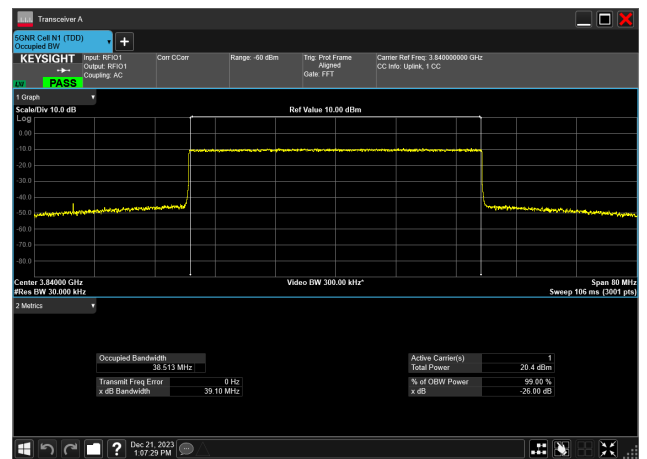

40MHz_15kHz_3840MHz_CP-OFDM 16 QAM_RB216@0
38.513 MHz