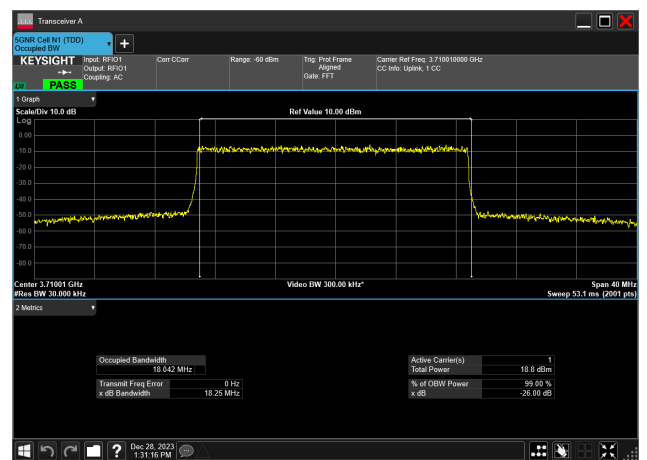

20MHz_30kHz_3710MHz_CP-OFDM 64 QAM_RB51@
18.172 MHz

20MHz_30kHz_3710MHz_CP-OFDM QPSK_RB51@
18.204 MHz

20MHz_30kHz_3710MHz_DFT-s-OFDM 16 QAM_RB50@
18.059 MHz

20MHz_30kHz_3710MHz_DFT-s-OFDM 256 QAM_RB50@
18.042 MHz