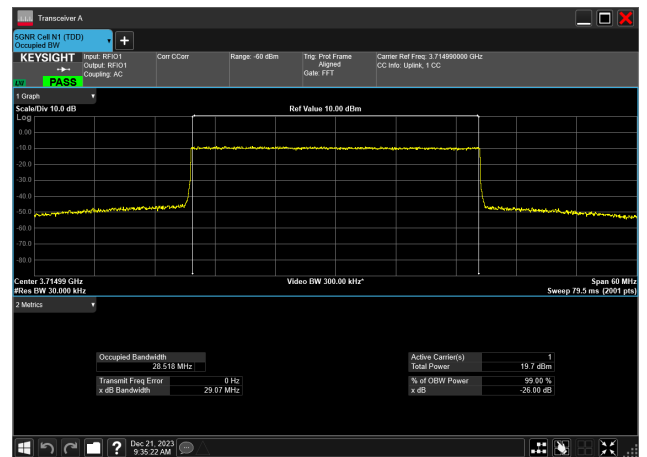

20MHz_30kHz_3970MHz_DFT-s-OFDM QPSK_RB50@0
18.019 MHz

30MHz_15kHz_3715MHz_CP-OFDM 16 QAM_RB160@0
28.528 MHz

30MHz_15kHz_3715MHz_CP-OFDM 256 QAM_RB160@0
28.526 MHz

30MHz_15kHz_3715MHz_CP-OFDM 64 QAM_RB160@0
28.518 MHz