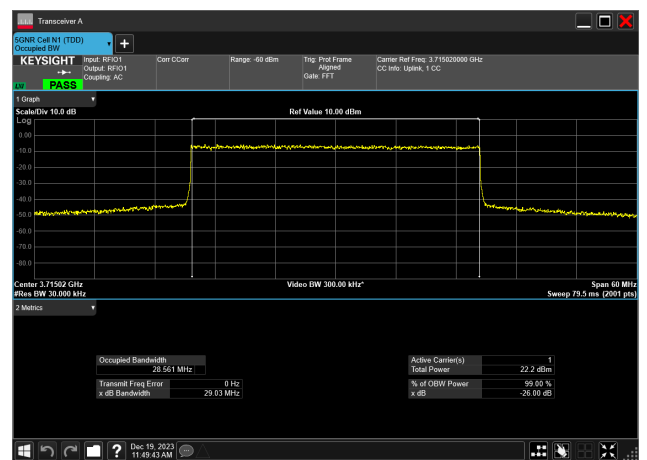

30MHz_15kHz_3840MHz_CP-OFDM 256 QAM_RB160@
28.522 MHz

30MHz_15kHz_3715MHz_DFT-s-OFDM QPSK_RB160@
28.561 MHz