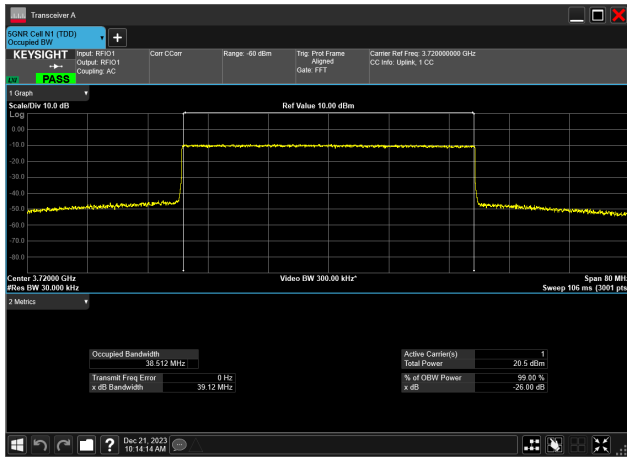

40MHz_15kHz_3720MHz_CP-OFDM 16 QAM_RB216@
38.512 MHz