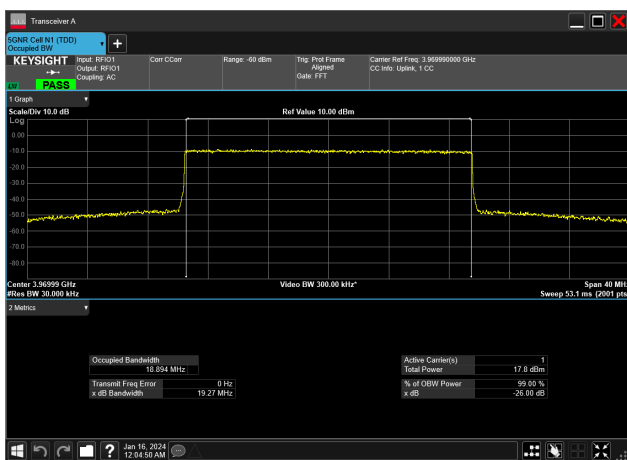

20MHz_15kHz_3970MHz_CP-OFDM QPSK_RB106@0
18.897 MHz

20MHz_15kHz_3970MHz_CP-OFDM 256 QAM_RB106@0
18.894 MHz