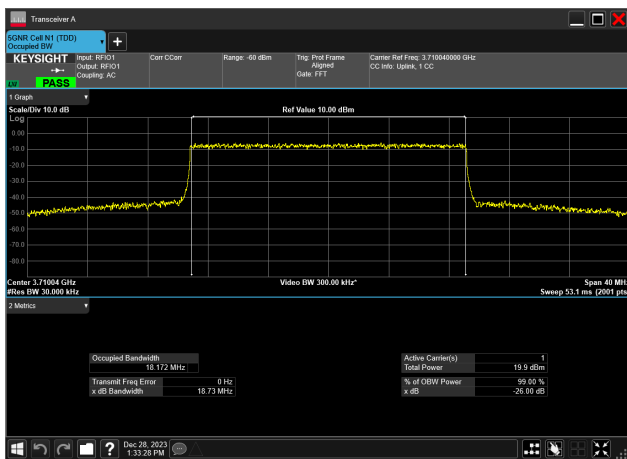

20MHz_30kHz_3710MHz_CP-OFDM 64 QAM_RB51@
18.172 MHz