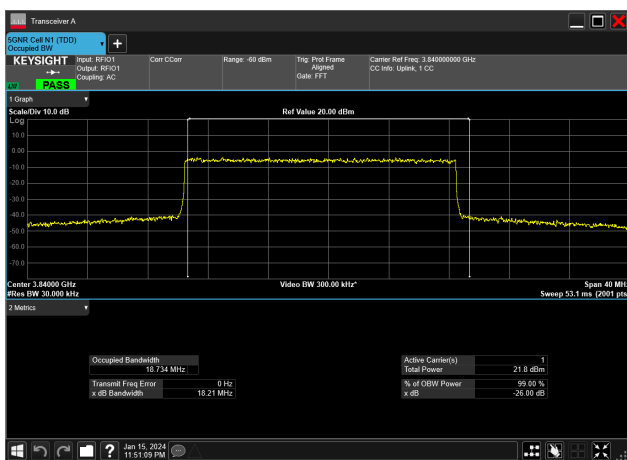

20MHz_15kHz_3840MHz_DFT-s-OFDM 64 QAM_RB100@0
18.772 MHz

20MHz_15kHz_3840MHz_DFT-s-OFDM 16 QAM_RB100@0
18.734 MHz