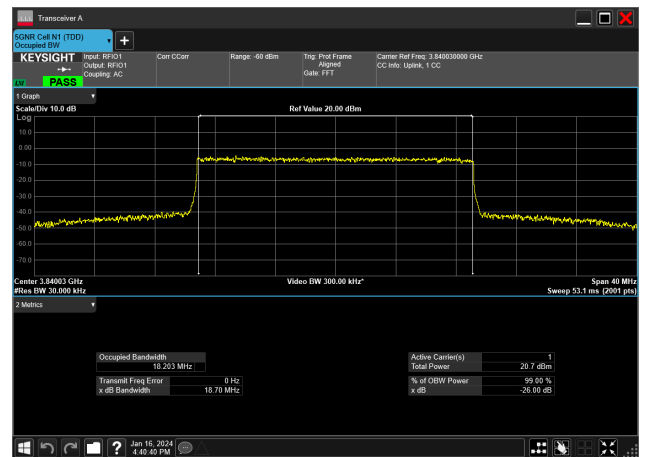

20MHz_30kHz_3840MHz_DFT-s-OFDM 16 QAM_RB50@
18.057 MHz

20MHz_30kHz_3840MHz_CP-OFDM 64 QAM_RB51@0
18.203 MHz