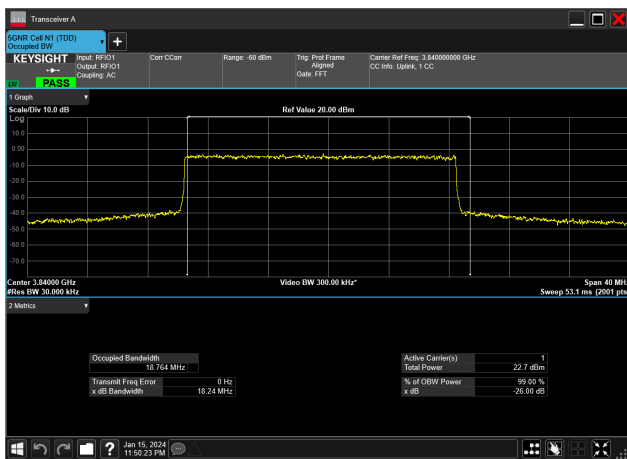

20MHz_15kHz_3840MHz_DFT-s-OFDM QPSK_RB100@0
18.764 MHz