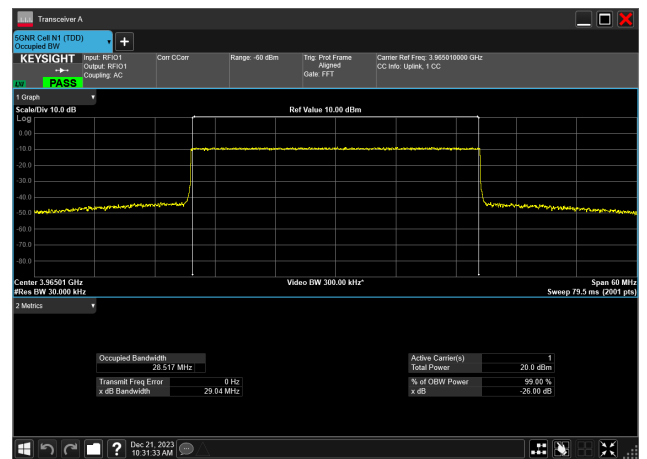

30MHz_15kHz_3840MHz_DFT-s-OFDM 64 QAM_RB160@0
28.518 MHz

30MHz_15kHz_3840MHz_DFT-s-OFDM PI/2 BPSK_RB160@0
28.523 MHz

30MHz_15kHz_3840MHz_DFT-s-OFDM QPSK_RB160@0
28.513 MHz

30MHz_15kHz_3965MHz_CP-OFDM 16 QAM_RB160@0
28.517 MHz