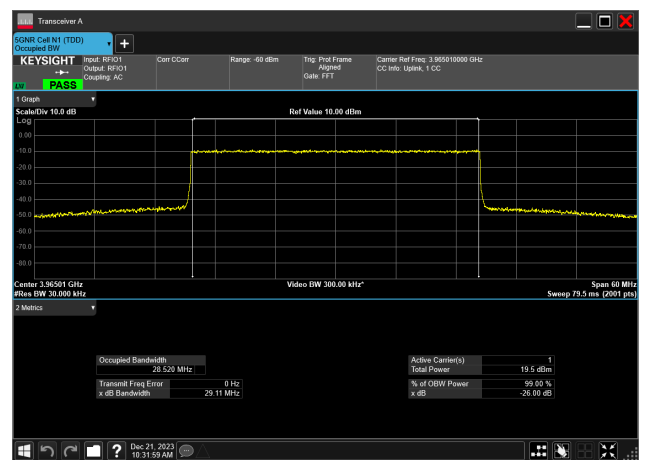

30MHz_15kHz_3965MHz_DFT-s-OFDM 16 QAM_RB160@
28.569 MHz

30MHz_15kHz_3965MHz_CP-OFDM 64 QAM_RB160@0
28.520 MHz