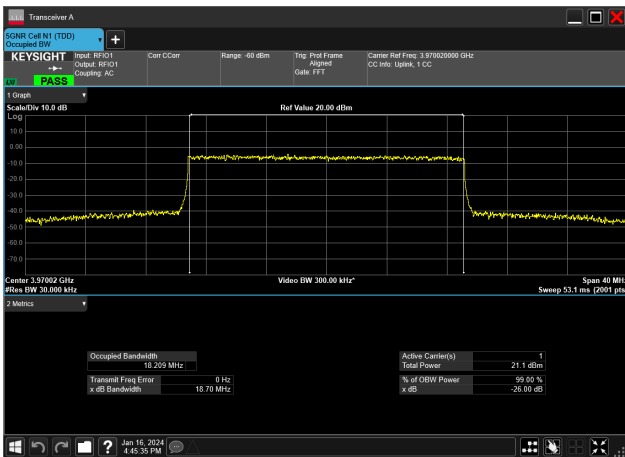

20MHz_30kHz_3970MHz_CP-OFDM 64 QAM_RB51@
18.209 MHz