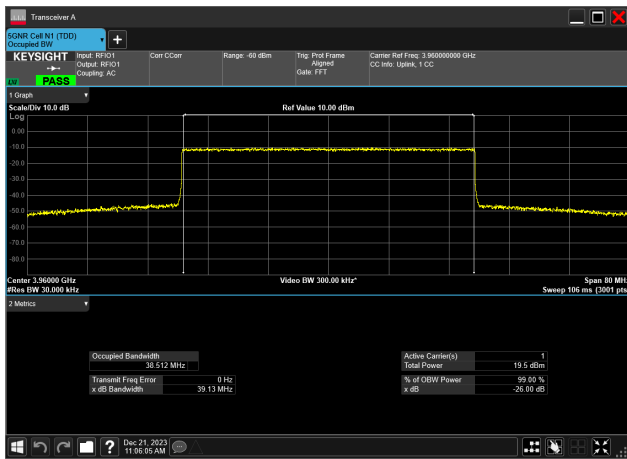

40MHz_15kHz_3960MHz_CP-OFDM 64 QAM_RB216@
38.512 MHz