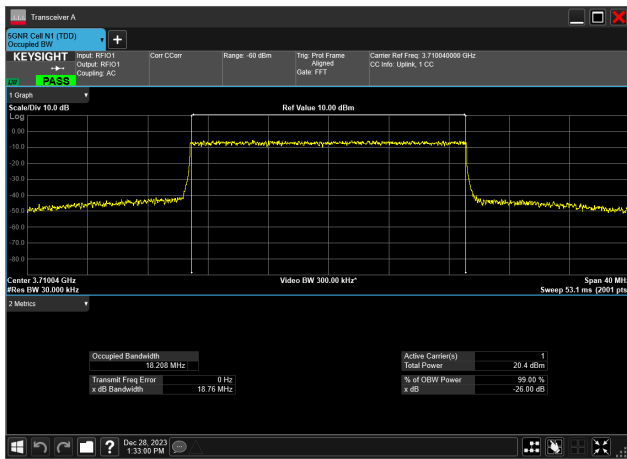

20MHz_30kHz_3710MHz_CP-OFDM 16 QAM_RB51@
18.208 MHz