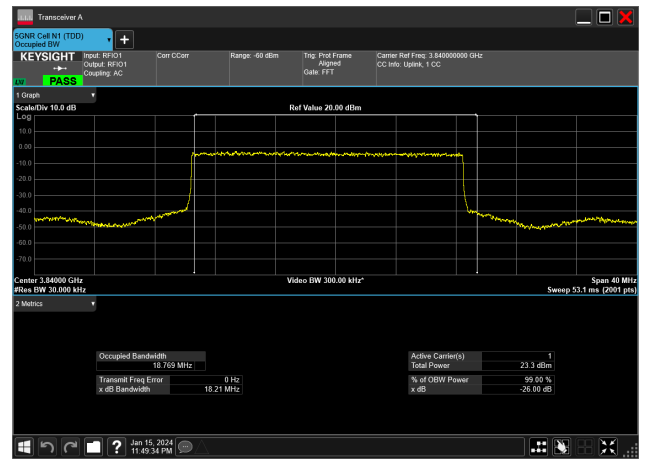

20MHz_15kHz_3840MHz_DFT-s-OFDM 16 QAM_RB100@0
18.734 MHz

20MHz_15kHz_3840MHz_DFT-s-OFDM 256 QAM_RB100@0
18.737 MHz

20MHz_15kHz_3840MHz_DFT-s-OFDM 64 QAM_RB100@0
18.772 MHz

20MHz_15kHz_3840MHz_DFT-s-OFDM PI/2 BPSK_RB100@0
18.769 MHz