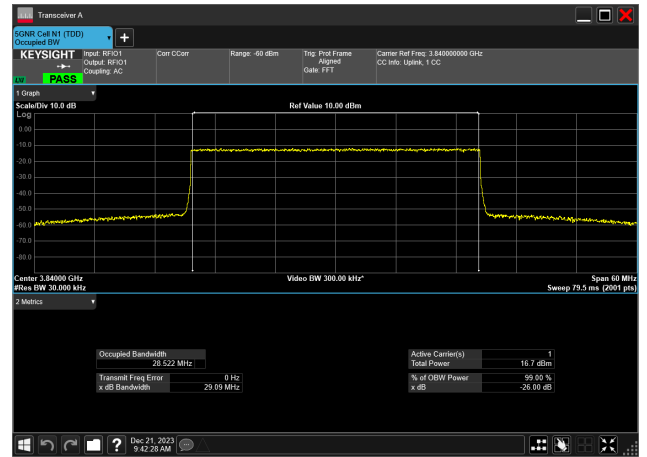

30MHz_15kHz_3715MHz_DFT-s-OFDM PI/2 BPSK_RB160@
28.525 MHz

30MHz_15kHz_3715MHz_DFT-s-OFDM QPSK_RB160@
28.561 MHz

30MHz_15kHz_3840MHz_CP-OFDM 16 QAM_RB160@
28.527 MHz

30MHz_15kHz_3840MHz_CP-OFDM 256 QAM_RB160@
28.522 MHz