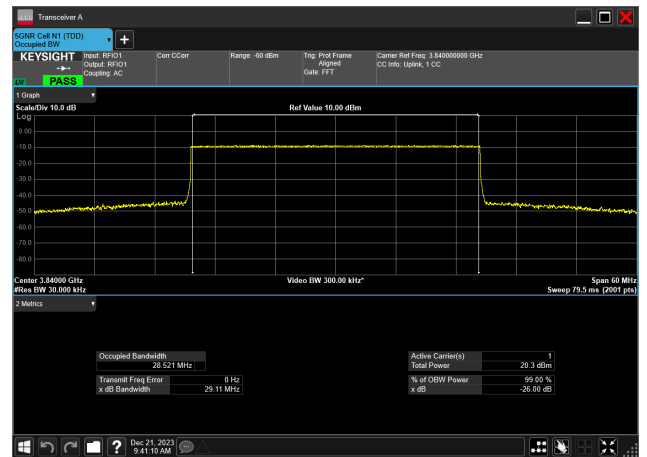

30MHz_15kHz_3840MHz_CP-OFDM QPSK_RB160@
28.521 MHz