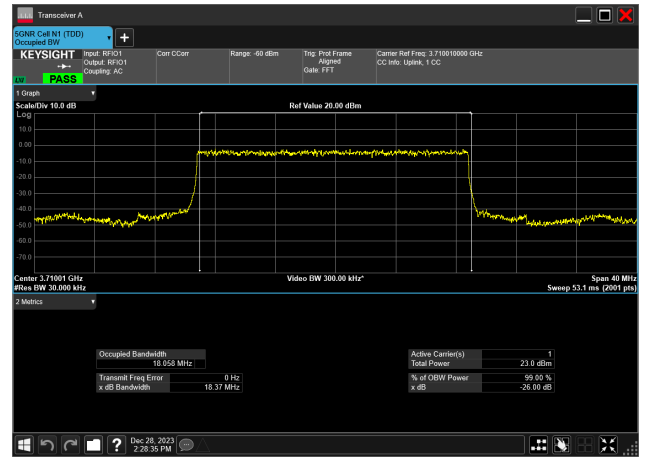

20MHz_30kHz_3710MHz_DFT-s-OFDM PI/2 BPSK_RB50@0
18.058 MHz