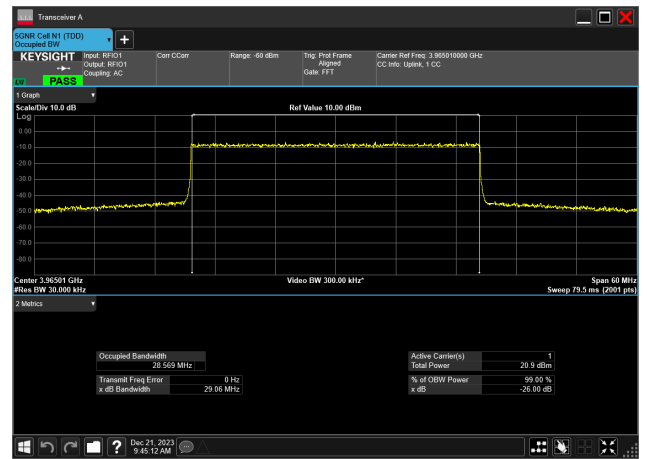

30MHz_15kHz_3965MHz_CP-OFDM 256 QAM_RB160@0
28.527 MHz

30MHz_15kHz_3965MHz_CP-OFDM 64 QAM_RB160@0
28.520 MHz

30MHz_15kHz_3965MHz_CP-OFDM QPSK_RB160@
28.524 MHz

30MHz_15kHz_3965MHz_DFT-s-OFDM 16 QAM_RB160@
28.569 MHz