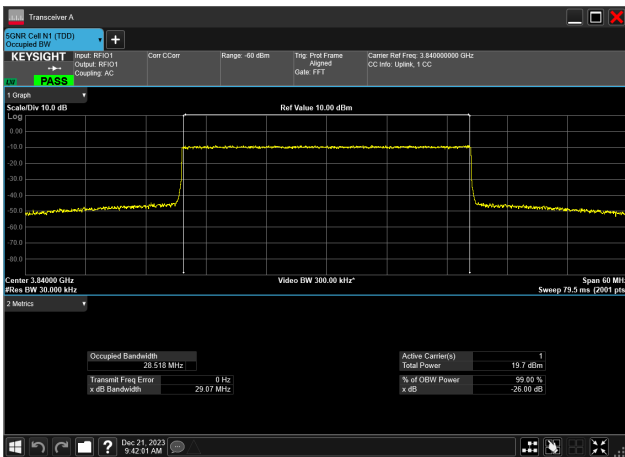

30MHz_15kHz_3840MHz_CP-OFDM 64 QAM_RB160@
28.518 MHz