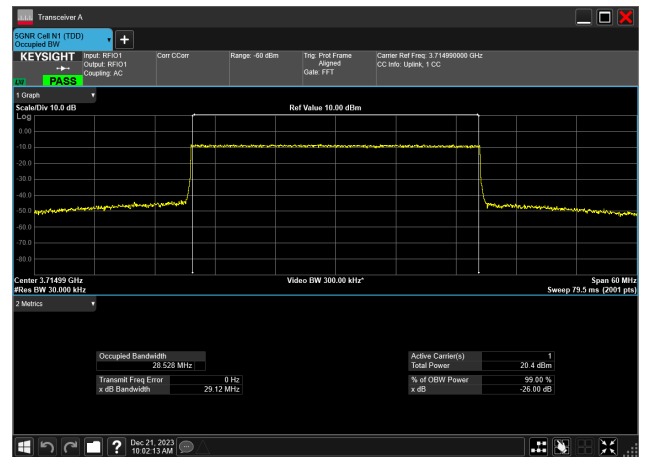

30MHz_15kHz_3715MHz_CP-OFDM 16 QAM_RB160@0
28.528 MHz