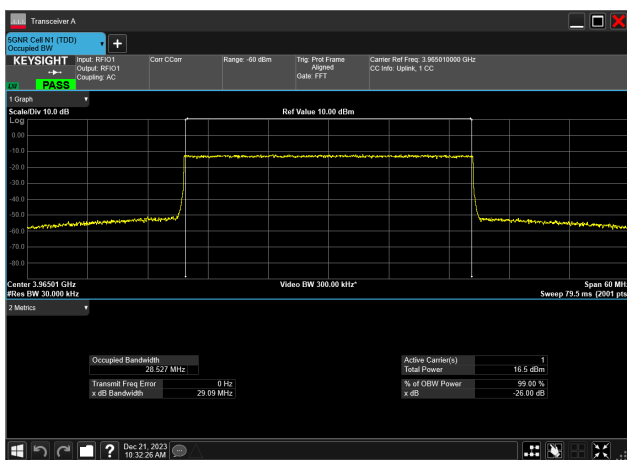

30MHz_15kHz_3965MHz_CP-OFDM QPSK_RB160@
28.524 MHz

30MHz_15kHz_3965MHz_CP-OFDM 256 QAM_RB160@0
28.527 MHz