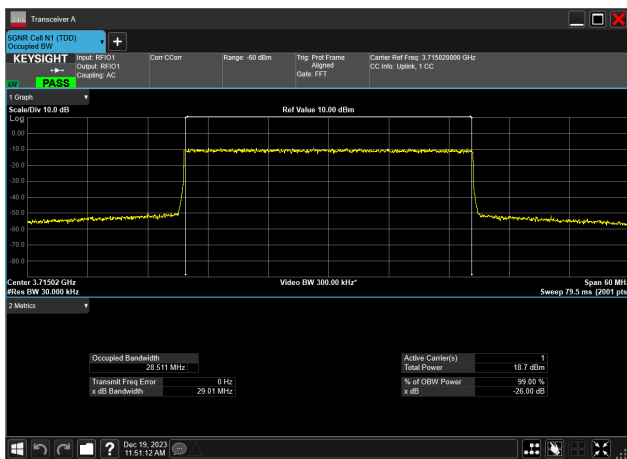

30MHz_15kHz_3715MHz_DFT-s-OFDM 256 QAM_RB160@
28.511 MHz