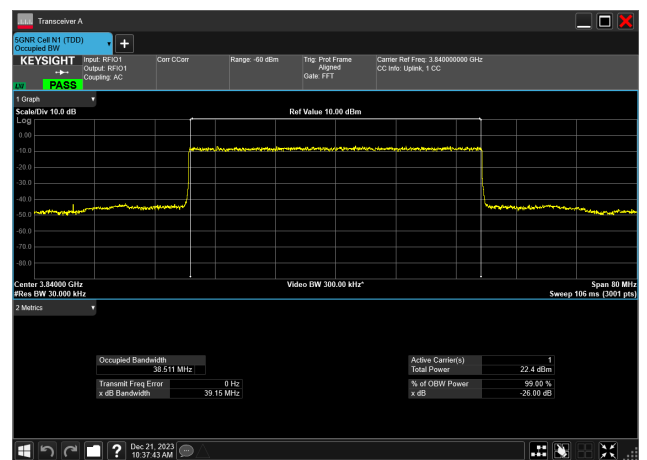

40MHz_15kHz_3960MHz_CP-OFDM 256 QAM_RB216@
38.516 MHz

40MHz_15kHz_3840MHz_DFT-s-OFDM QPSK_RB216@0
38.511 MHz