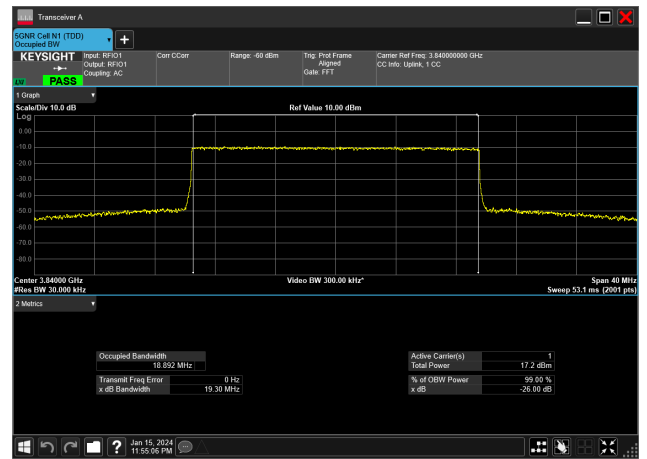

20MHz_15kHz_3840MHz_CP-OFDM 16 QAM_RB106@0
18.899 MHz

20MHz_15kHz_3840MHz_CP-OFDM 256 QAM_RB106@0
18.892 MHz

20MHz_15kHz_3840MHz_CP-OFDM 64 QAM_RB106@0
18.891 MHz

20MHz_15kHz_3840MHz_CP-OFDM QPSK_RB106@0
18.896 MHz