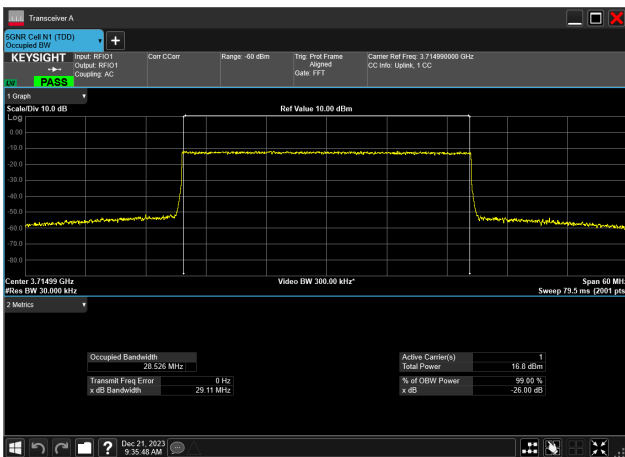

30MHz_15kHz_3715MHz_CP-OFDM QPSK_RB160@
28.523 MHz

30MHz_15kHz_3715MHz_CP-OFDM 256 QAM_RB160@0
28.526 MHz