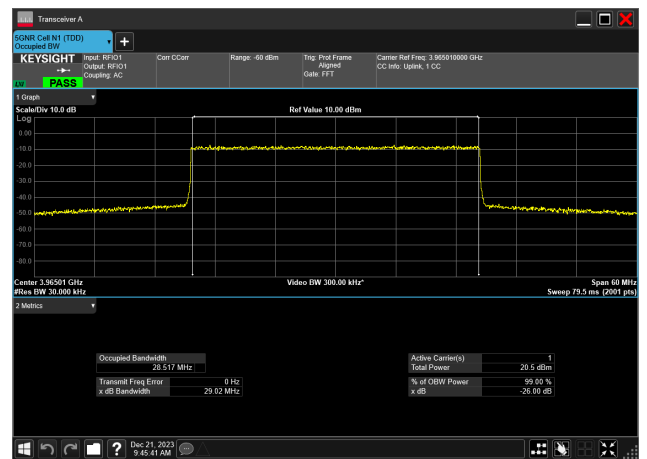

30MHz_15kHz_3965MHz_DFT-s-OFDM 64 QAM_RB160@
28.517 MHz