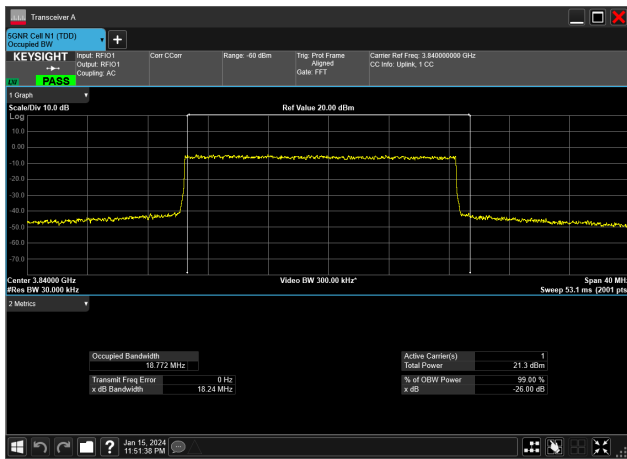

20MHz_15kHz_3840MHz_DFT-s-OFDM 64 QAM_RB100@0
18.772 MHz