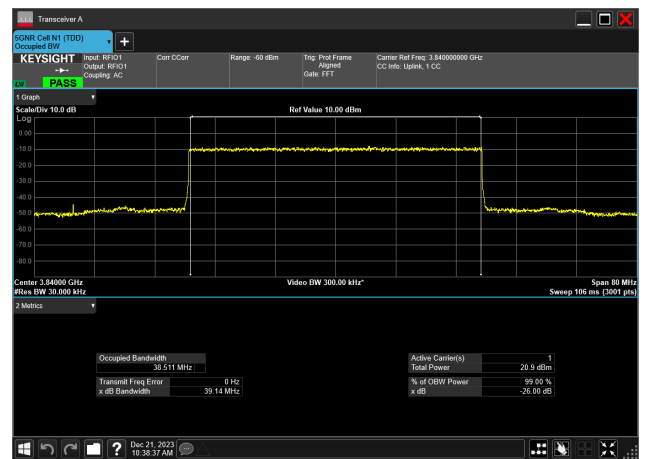

40MHz_15kHz_3840MHz_CP-OFDM QPSK_RB216@0
38.514 MHz

40MHz_15kHz_3840MHz_DFT-s-OFDM 16 QAM_RB216@0
38.518 MHz

40MHz_15kHz_3840MHz_DFT-s-OFDM 256 QAM_RB216@0
38.471 MHz

40MHz_15kHz_3840MHz_DFT-s-OFDM 64 QAM_RB216@0
38.511 MHz