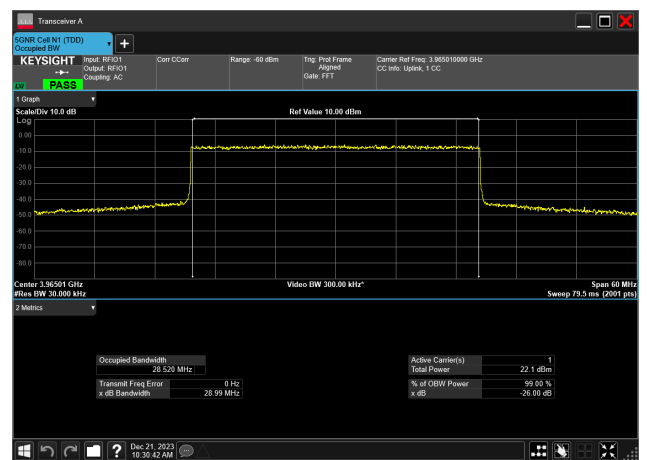

30MHz_15kHz_3965MHz_DFT-s-OFDM 256 QAM_RB160@
28.514 MHz

30MHz_15kHz_3965MHz_DFT-s-OFDM 64 QAM_RB160@
28.517 MHz

30MHz_15kHz_3965MHz_DFT-s-OFDM PI/2 BPSK_RB160@
28.519 MHz

30MHz_15kHz_3965MHz_DFT-s-OFDM QPSK_RB160@
28.520 MHz