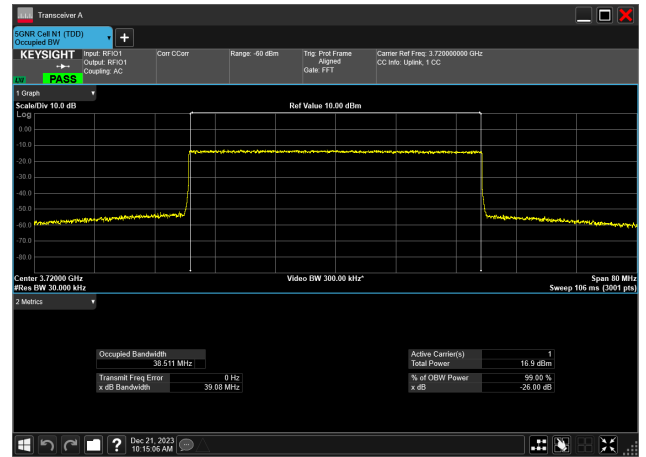

40MHz_15kHz_3720MHz_CP-OFDM 256 QAM_RB216@
38.511 MHz