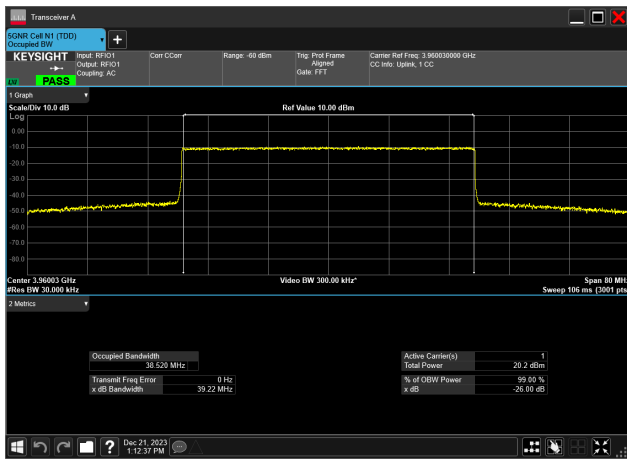

40MHz_15kHz_3960MHz_CP-OFDM 16 QAM_RB216@
38.520 MHz