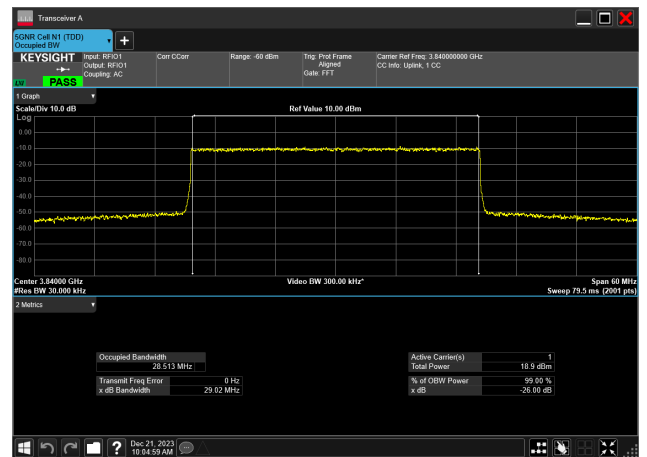

30MHz_15kHz_3840MHz_CP-OFDM 64 QAM_RB160@
28.518 MHz

30MHz_15kHz_3840MHz_CP-OFDM QPSK_RB160@
28.521 MHz

30MHz_15kHz_3840MHz_DFT-s-OFDM 16 QAM_RB160@
28.521 MHz

30MHz_15kHz_3840MHz_DFT-s-OFDM 256 QAM_RB160@
28.513 MHz