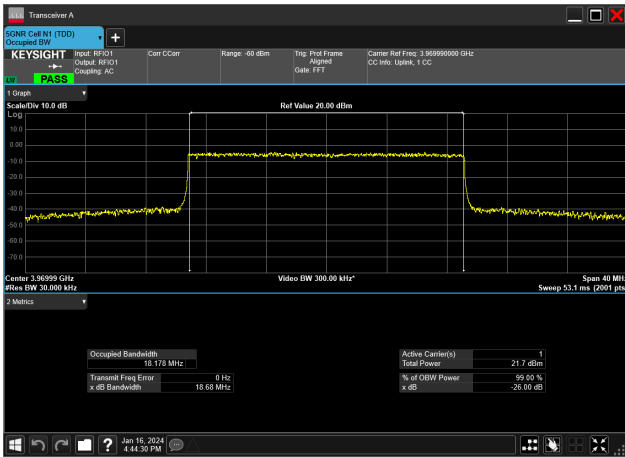

20MHz_30kHz_3970MHz_CP-OFDM 16 QAM_RB51@
18.178 MHz