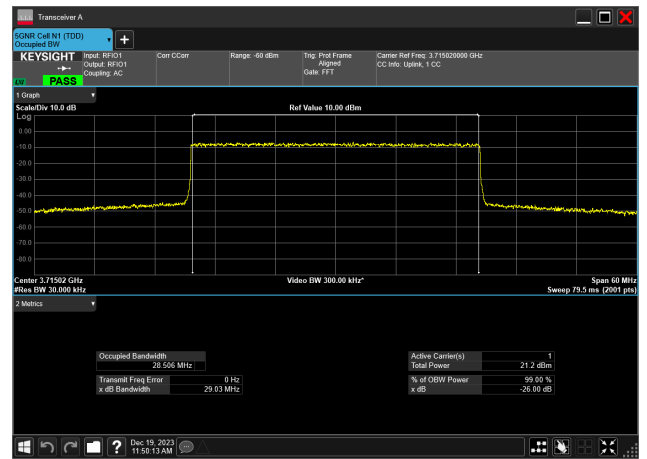

30MHz_15kHz_3715MHz_DFT-s-OFDM 16 QAM_RB160@
28.506 MHz