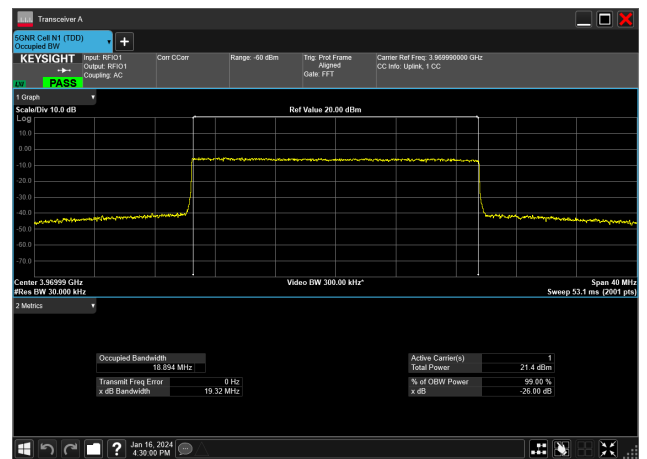

20MHz_15kHz_3970MHz_CP-OFDM 16 QAM_RB106@0
18.894 MHz