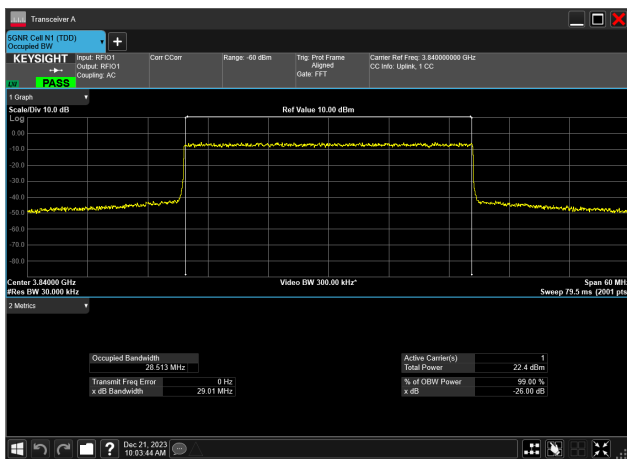

30MHz_15kHz_3840MHz_DFT-s-OFDM QPSK_RB160@0
28.513 MHz