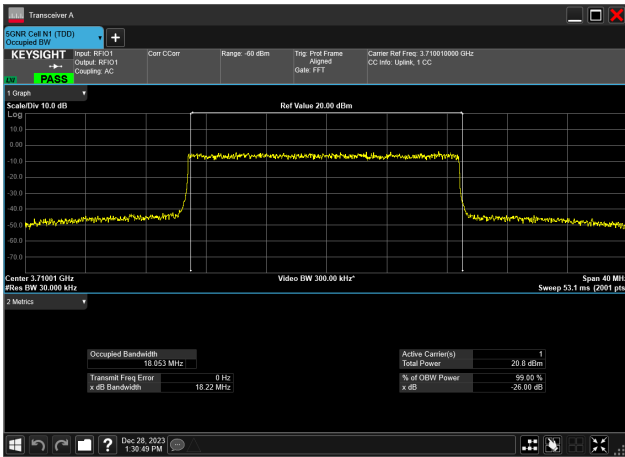

20MHz_30kHz_3710MHz_DFT-s-OFDM 64 QAM_RB50@0
18.053 MHz