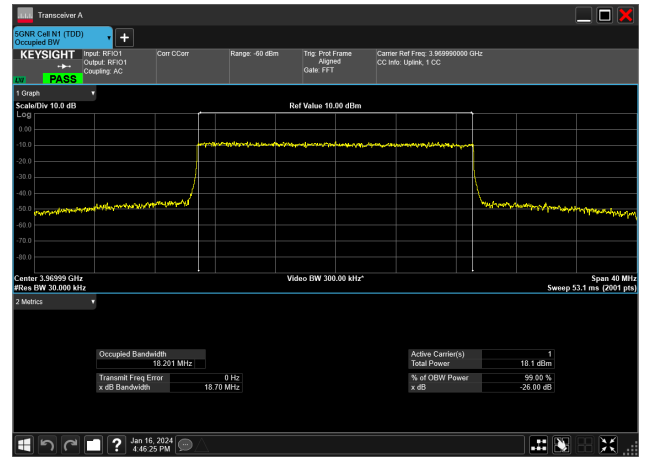

20MHz_30kHz_3970MHz_CP-OFDM 256 QAM_RB51@
18.201 MHz