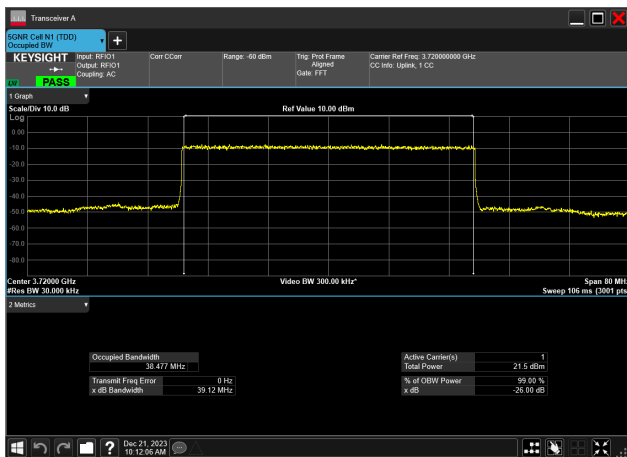

40MHz_15kHz_3720MHz_DFT-s-OFDM 64 QAM_RB216@0
38.508 MHz

40MHz_15kHz_3720MHz_DFT-s-OFDM 16 QAM_RB216@
38.477 MHz