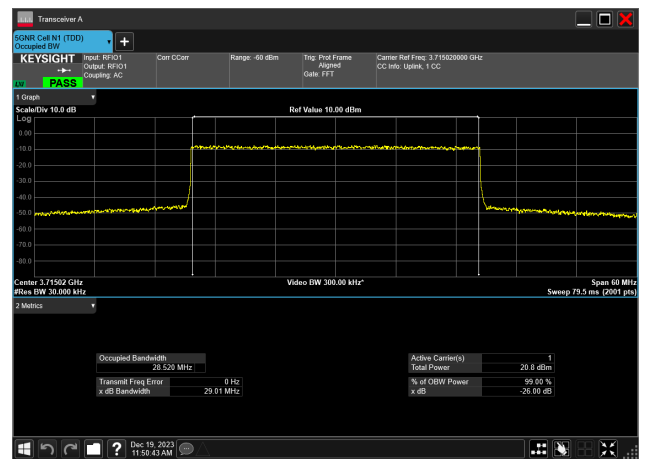

30MHz_15kHz_3715MHz_CP-OFDM QPSK_RB160@
28.523 MHz

30MHz_15kHz_3715MHz_DFT-s-OFDM 16 QAM_RB160@
28.506 MHz

30MHz_15kHz_3715MHz_DFT-s-OFDM 256 QAM_RB160@
28.511 MHz

30MHz_15kHz_3715MHz_DFT-s-OFDM 64 QAM_RB160@
28.520 MHz