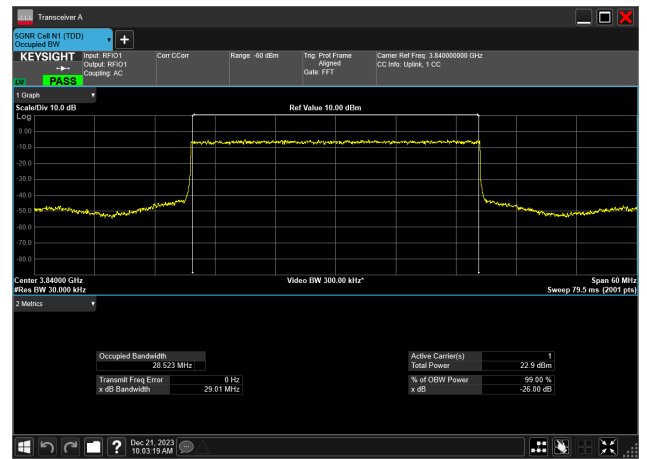

30MHz_15kHz_3840MHz_DFT-s-OFDM PI/2 BPSK_RB160@0
28.523 MHz