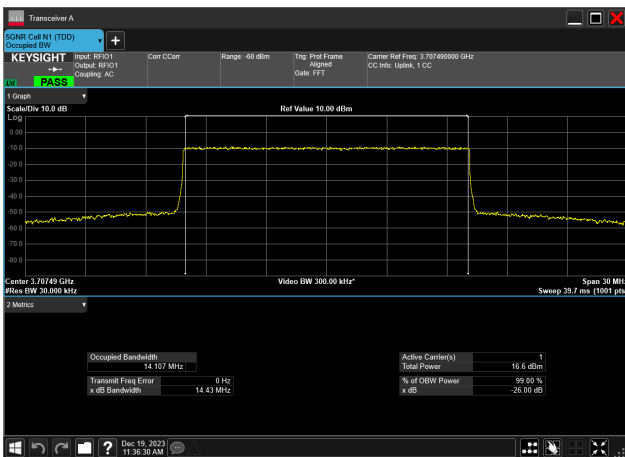

15MHz_15kHz_3707.5MHz_CP-OFDM QPSK_RB79@
14.104 MHz

15MHz_15kHz_3707.5MHz_CP-OFDM 256 QAM_RB79@0
14.107 MHz