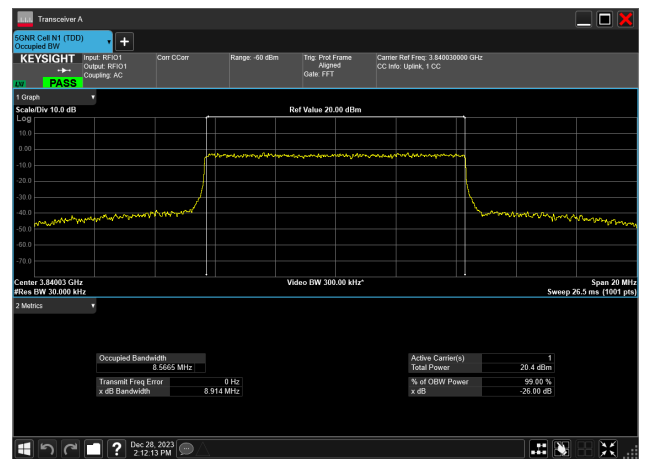

10MHz_30kHz_3840MHz_CP-OFDM 16 QAM_RB24@0
8.566 MHz