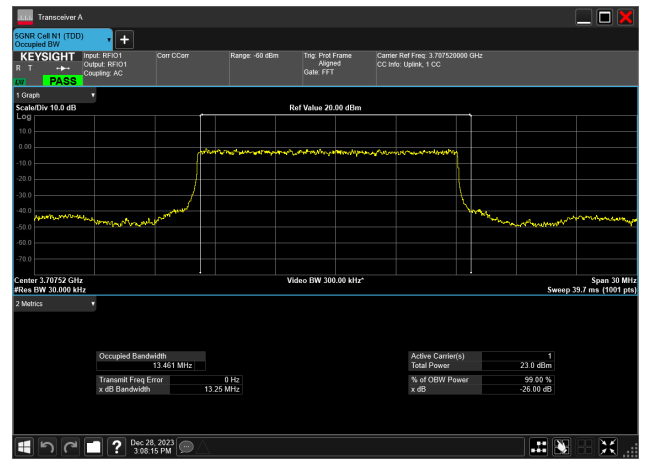

15MHz_30kHz_3707.5MHz_DFT-s-OFDM PI/2 BPSK_RB36@0
13.461 MHz