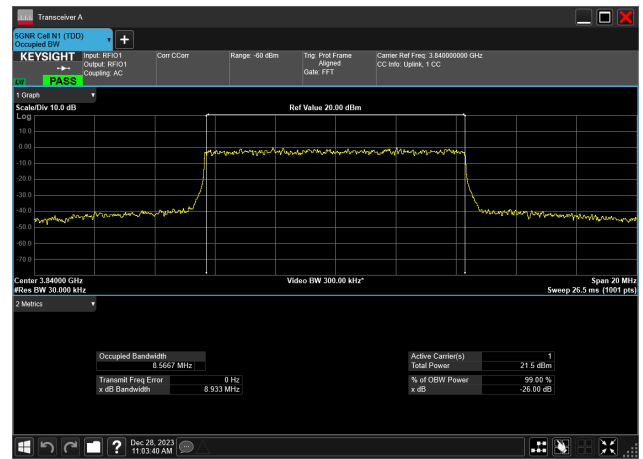

10MHz_30kHz_3840MHz_DFT-s-OFDM 16 QAM_RB24@0
8.567 MHz