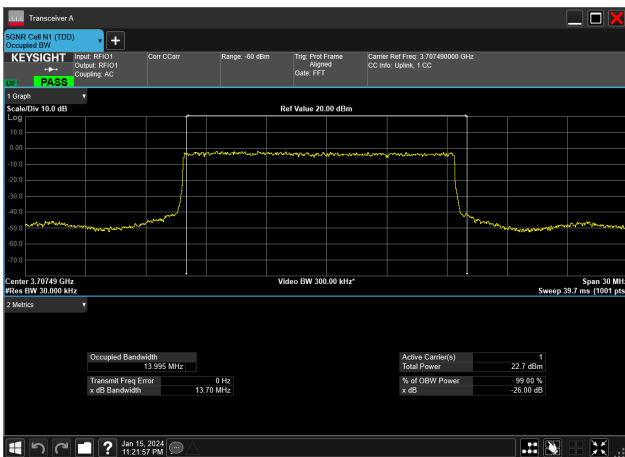

15MHz_15kHz_3840MHz_CP-OFDM 16 QAM_RB79@
14.110 MHz

15MHz_15kHz_3707.5MHz_DFT-s-OFDM PI/2 BPSK_RB75@
13.995 MHz