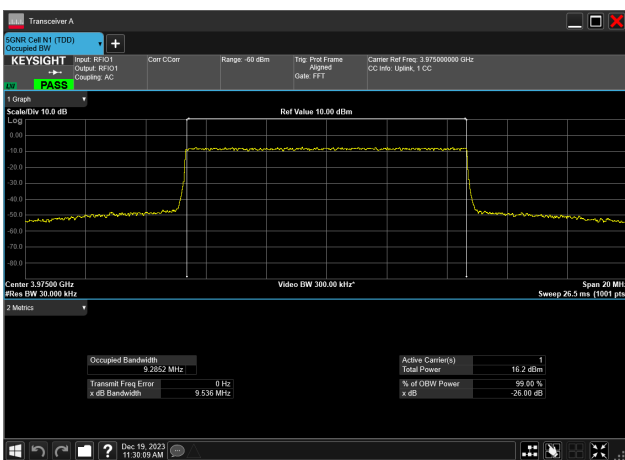

10MHz_15kHz_3975MHz_CP-OFDM QPSK_RB52@0
9.287 MHz

10MHz_15kHz_3975MHz_CP-OFDM 256 QAM_RB52@0
9.285 MHz