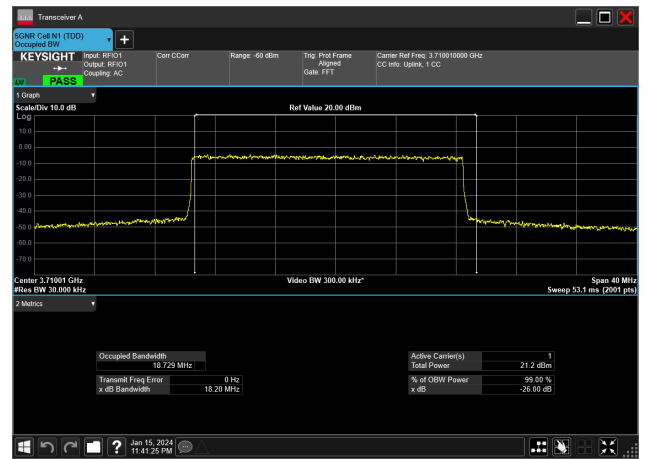

20MHz_15kHz_3710MHz_DFT-s-OFDM 16 QAM_RB100@
18.729 MHz