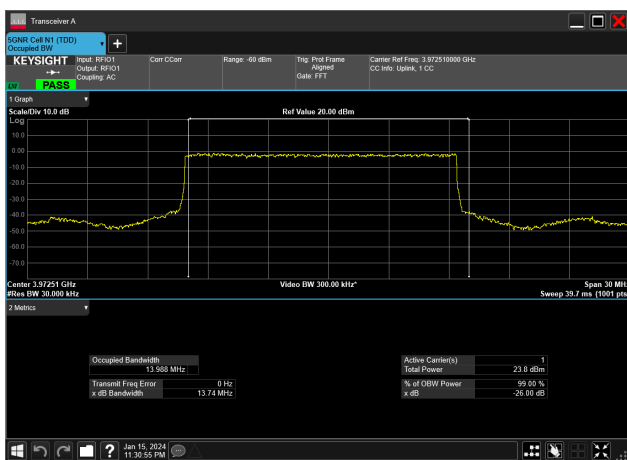

15MHz_30kHz_3707.5MHz_CP-OFDM 16 QAM_RB38@0
13.529 MHz

15MHz_15kHz_3972.5MHz_DFT-s-OFDM PI/2 BPSK_RB75@
13.988 MHz