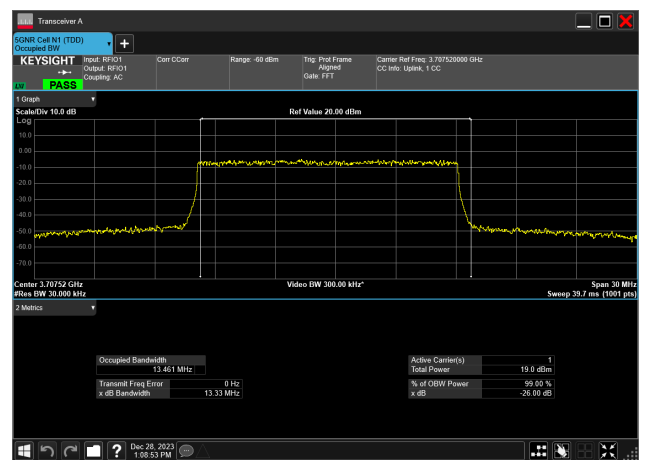

15MHz\_30kHz\_3707.5MHz\_CP-OFDM 64 QAM\_RB38@0  
13.572 MHz

15MHz\_30kHz\_3707.5MHz\_CP-OFDM QPSK\_RB38@0  
13.571 MHz

15MHz\_30kHz\_3707.5MHz\_DFT-s-OFDM 16 QAM\_RB36@0  
13.453 MHz

15MHz\_30kHz\_3707.5MHz\_DFT-s-OFDM 256 QAM\_RB36@0  
13.461 MHz