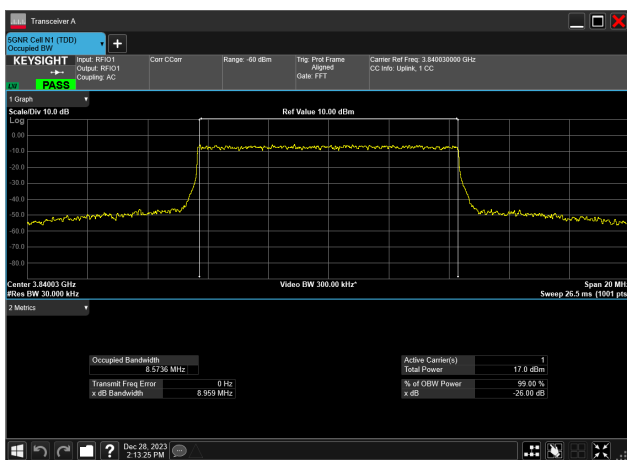

10MHz_30kHz_3840MHz_CP-OFDM QPSK_RB24@0
8.572 MHz

10MHz_30kHz_3840MHz_CP-OFDM 256 QAM_RB24@0
8.574 MHz