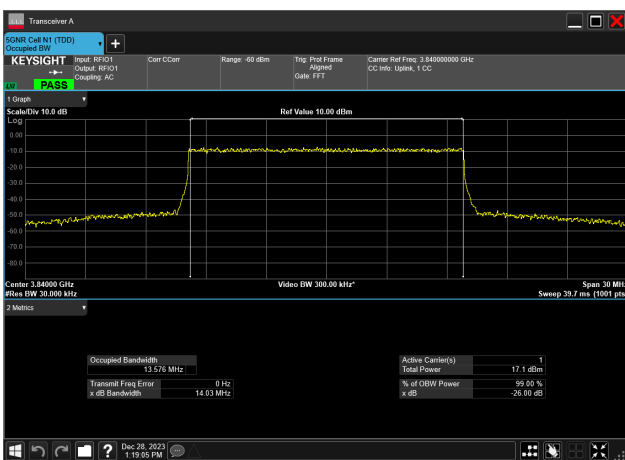

15MHz_30kHz_3840MHz_CP-OFDM QPSK_RB36@
13.570 MHz

15MHz_30kHz_3840MHz_CP-OFDM 256 QAM_RB38@0
13.576 MHz