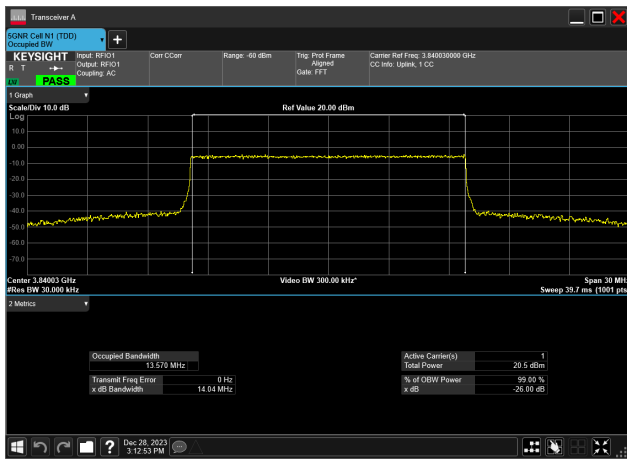

15MHz_30kHz_3840MHz_CP-OFDM QPSK_RB36@
13.570 MHz