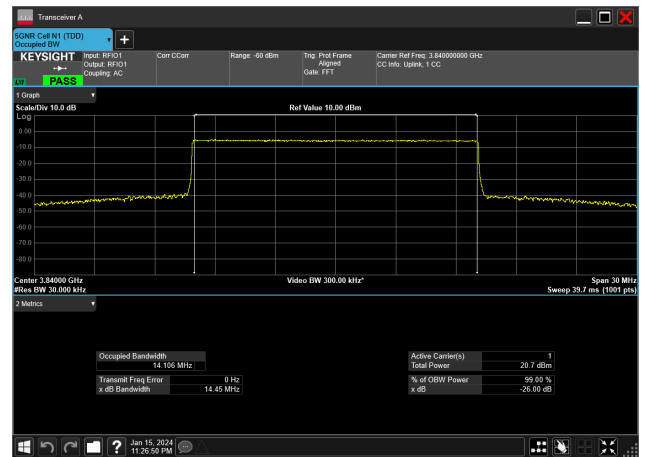

15MHz\_15kHz\_3840MHz\_CP-OFDM 16 QAM\_RB79@  
14.110 MHz

15MHz\_15kHz\_3840MHz\_CP-OFDM 256 QAM\_RB79@  
14.106 MHz

15MHz\_15kHz\_3840MHz\_CP-OFDM 64 QAM\_RB79@  
14.109 MHz

15MHz\_15kHz\_3840MHz\_CP-OFDM QPSK\_RB79@  
14.106 MHz