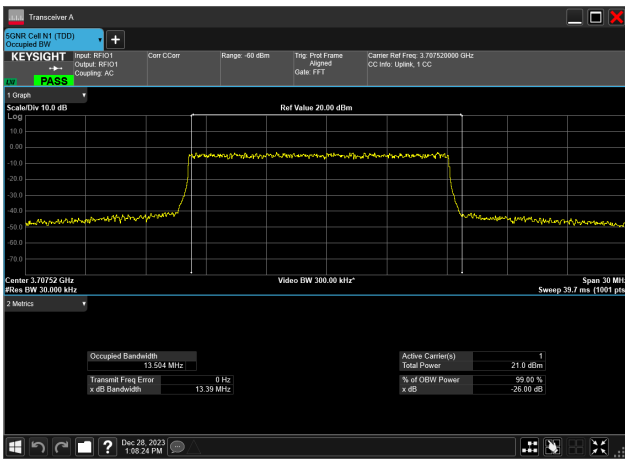

15MHz_30kHz_3707.5MHz_DFT-s-OFDM 64 QAM_RB36@0
13.504 MHz