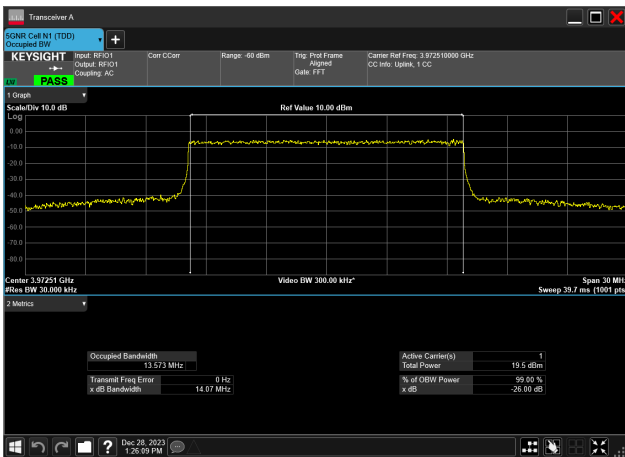

15MHz_30kHz_3972.5MHz_CP-OFDM 64 QAM_RB38@0
13.573 MHz