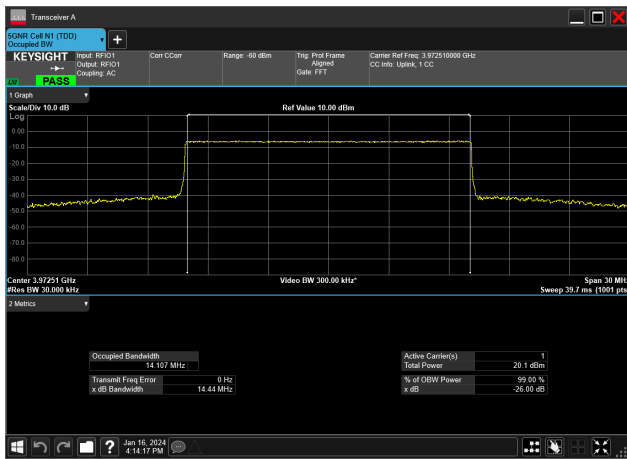

15MHz_15kHz_3972.5MHz_CP-OFDM QPSK_RB79@
14.107 MHz