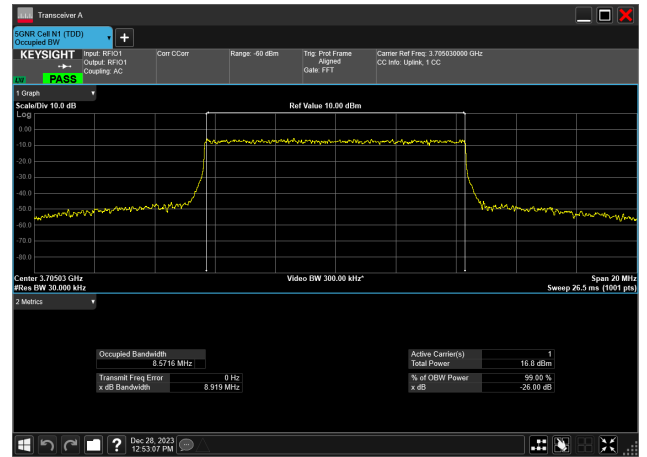

10MHz_30kHz_3705MHz_CP-OFDM 256 QAM_RB24@
8.572 MHz