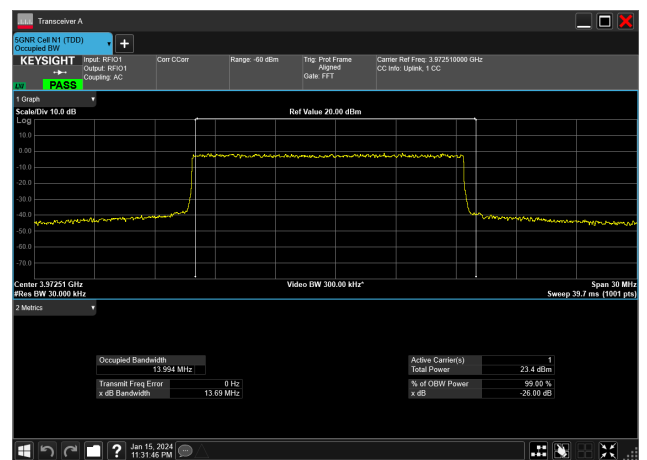

15MHz_30kHz_3707.5MHz_CP-OFDM 256 QAM_RB38@0
13.578 MHz

15MHz_15kHz_3972.5MHz_DFT-s-OFDM QPSK_RB75@
13.994 MHz