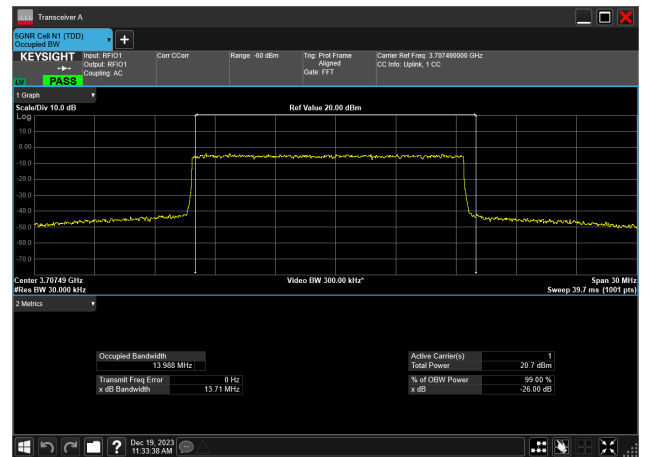

15MHz_15kHz_3707.5MHz_DFT-s-OFDM 64 QAM_RB75@
13.988 MHz