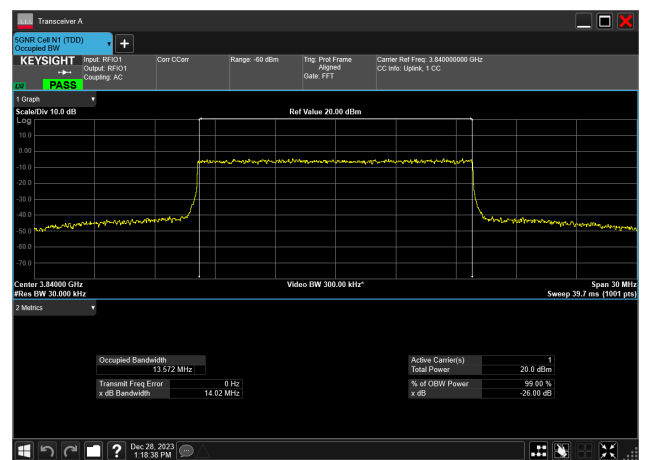

15MHz_30kHz_3840MHz_DFT-s-OFDM 16 QAM_RB36@
13.448 MHz

15MHz_30kHz_3840MHz_CP-OFDM 64 QAM_RB38@0
13.572 MHz