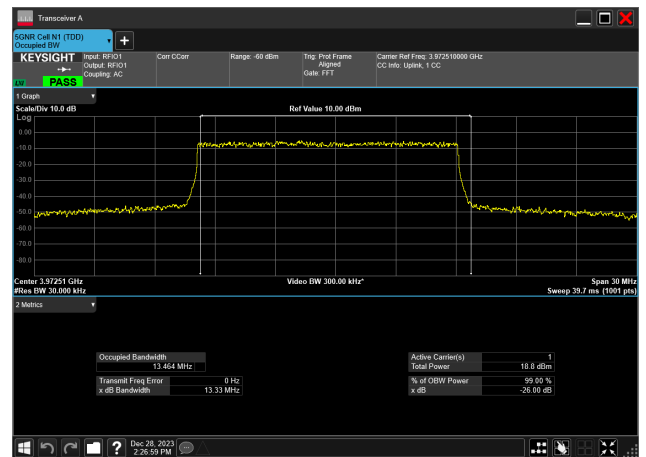

15MHz_30kHz_3972.5MHz_DFT-s-OFDM PI/2 BPSK_RB36@0
13.462 MHz

15MHz_30kHz_3972.5MHz_DFT-s-OFDM 256 QAM_RB36@0
13.464 MHz