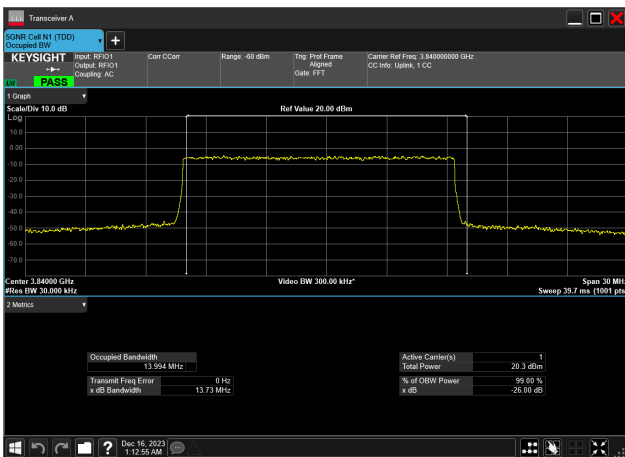

15MHz_15kHz_3840MHz_DFT-s-OFDM 64 QAM_RB75@0
13.943 MHz

15MHz_15kHz_3840MHz_DFT-s-OFDM 16 QAM_RB75@
13.994 MHz