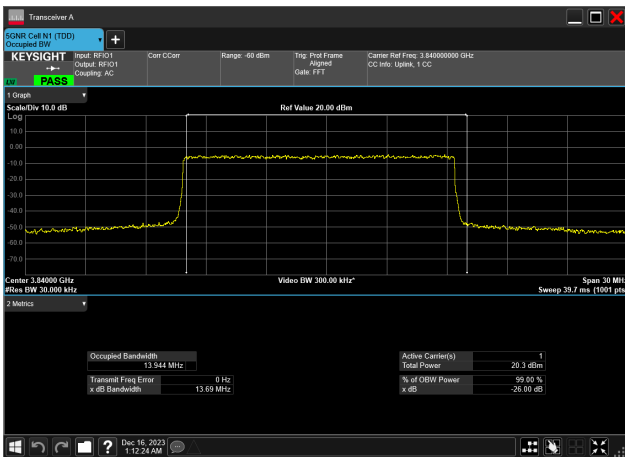

15MHz_15kHz_3840MHz_DFT-s-OFDM QPSK_RB75@0
13.944 MHz