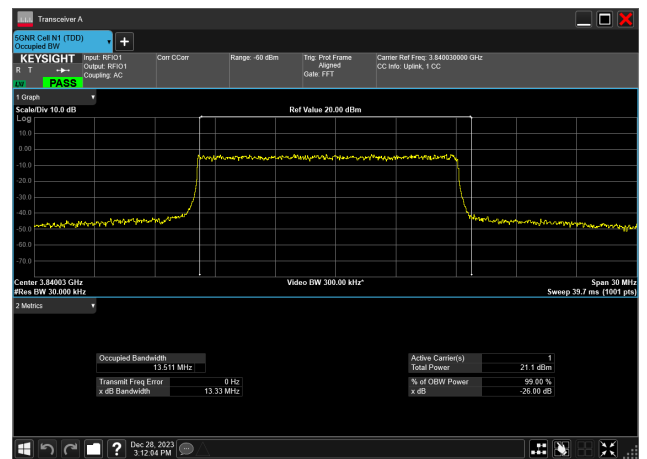

15MHz_30kHz_3840MHz_DFT-s-OFDM 64 QAM_RB36@
13.511 MHz