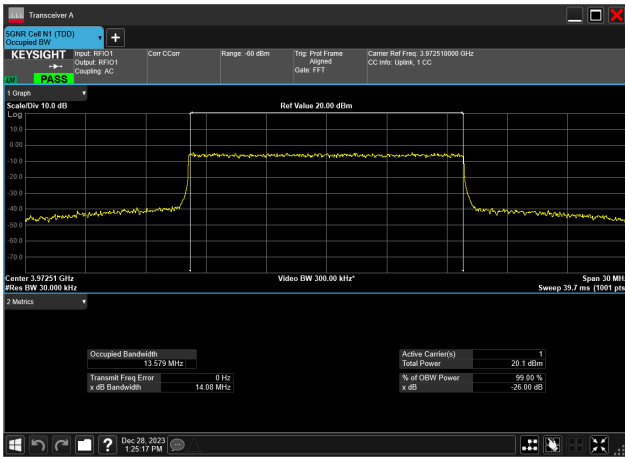

15MHz_30kHz_3972.5MHz_CP-OFDM 16 QAM_RB38@0
13.579 MHz