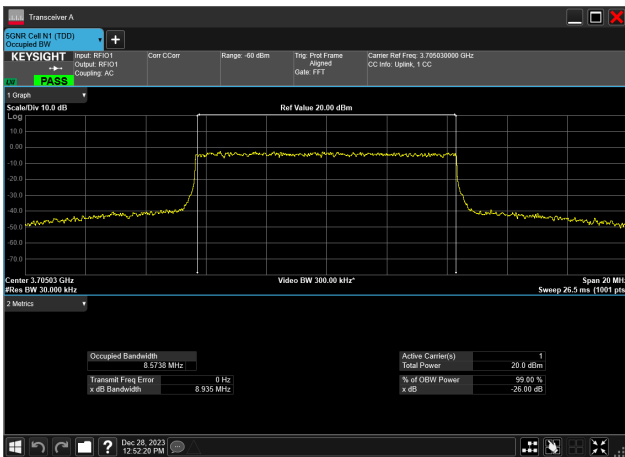

10MHz_30kHz_3705MHz_CP-OFDM 64 QAM_RB24@
8.574 MHz