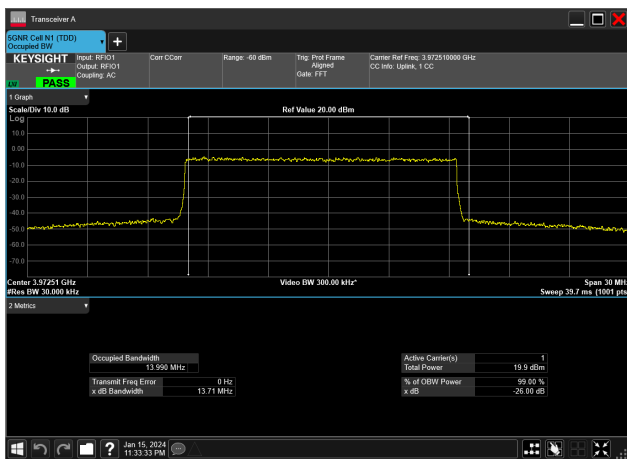

15MHz_15kHz_3972.5MHz_DFT-s-OFDM 256 QAM_RB75@
13.990 MHz