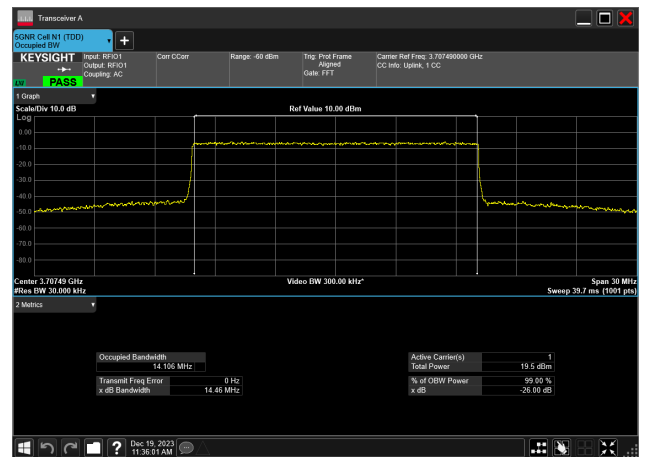

15MHz_15kHz_3707.5MHz_DFT-s-OFDM 16 QAM_RB75@
14.009 MHz

15MHz_15kHz_3707.5MHz_CP-OFDM 64 QAM_RB79@0
14.106 MHz