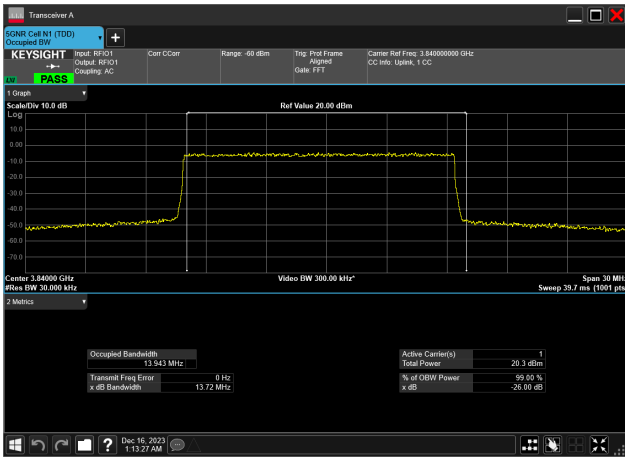

15MHz_15kHz_3840MHz_DFT-s-OFDM 64 QAM_RB75@0
13.943 MHz