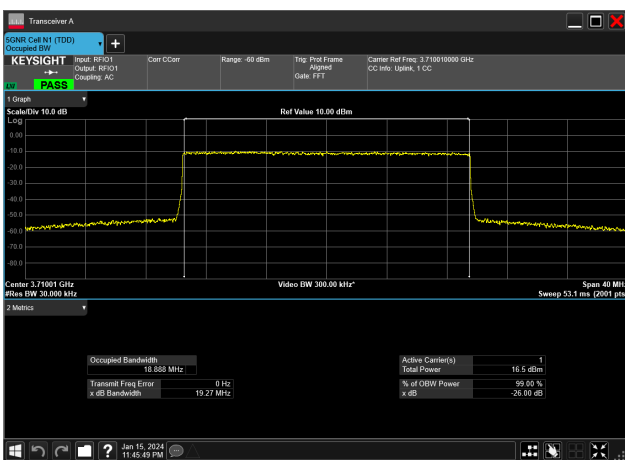

20MHz_15kHz_3710MHz_CP-OFDM QPSK_RB106@
18.895 MHz

20MHz_15kHz_3710MHz_CP-OFDM 256 QAM_RB106@0
18.888 MHz