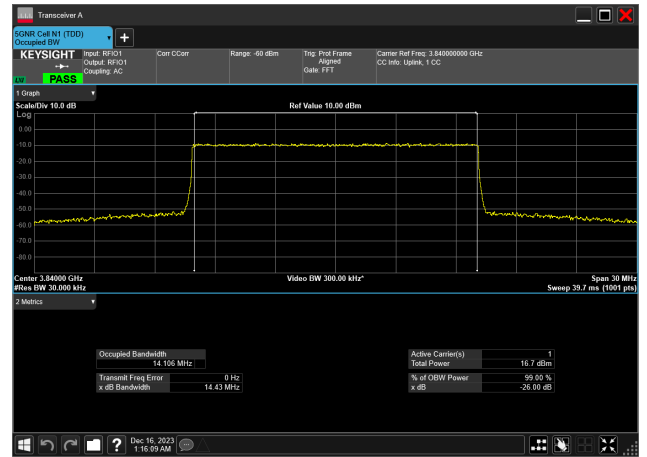

15MHz_15kHz_3840MHz_CP-OFDM 256 QAM_RB79@
14.106 MHz