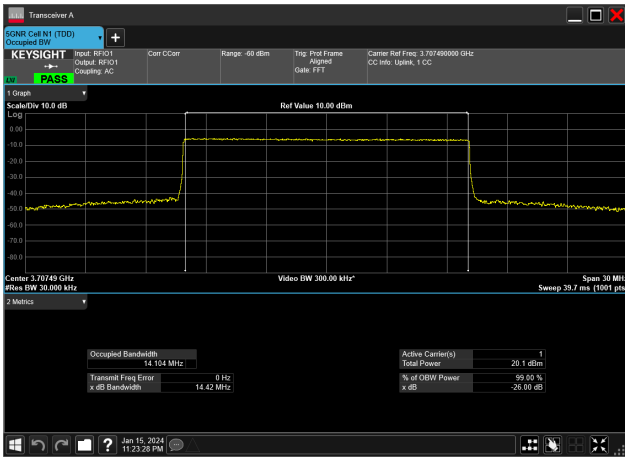

15MHz_15kHz_3707.5MHz_CP-OFDM QPSK_RB79@
14.104 MHz