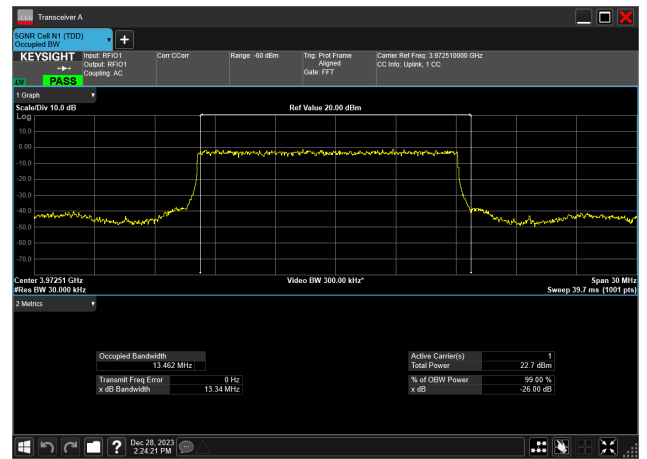

15MHz\_30kHz\_3972.5MHz\_DFT-s-OFDM 16 QAM\_RB36@0  
13.451 MHz

15MHz\_30kHz\_3972.5MHz\_DFT-s-OFDM 256 QAM\_RB36@0  
13.464 MHz

15MHz\_30kHz\_3972.5MHz\_DFT-s-OFDM 64 QAM\_RB36@0  
13.503 MHz

15MHz\_30kHz\_3972.5MHz\_DFT-s-OFDM PI/2 BPSK\_RB36@0  
13.462 MHz