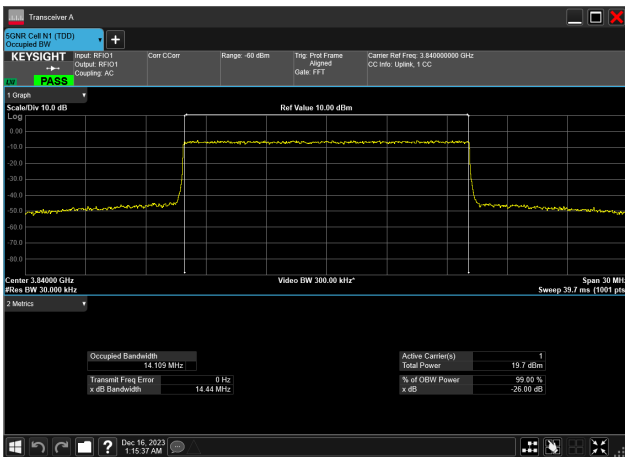

15MHz_15kHz_3840MHz_CP-OFDM 64 QAM_RB79@
14.109 MHz