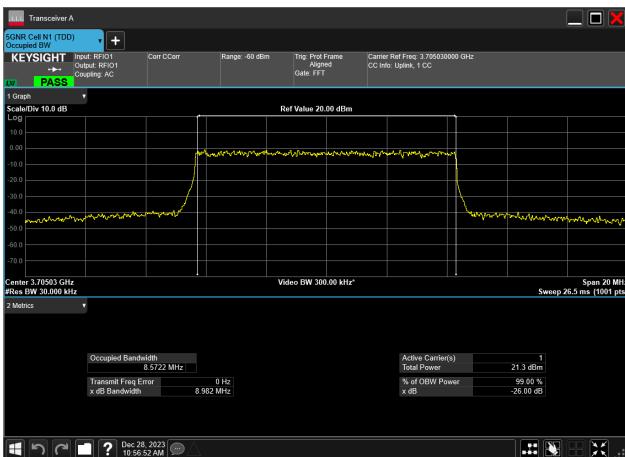

10MHz_30kHz_3705MHz_DFT-s-OFDM 64 QAM_RB24@0
8.565 MHz

10MHz_30kHz_3705MHz_DFT-s-OFDM 16 QAM_RB24@
8.572 MHz