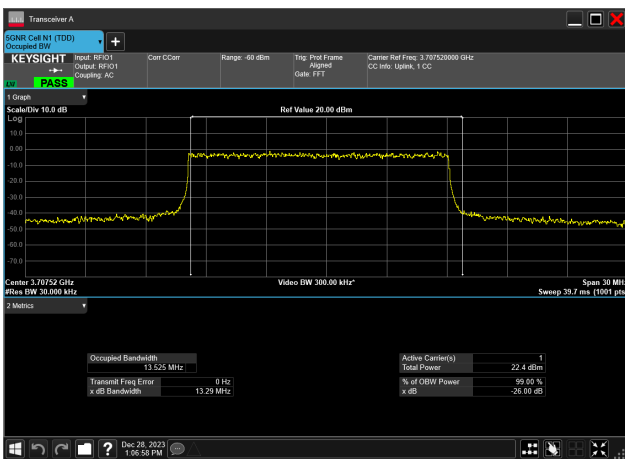

15MHz_30kHz_3707.5MHz_DFT-s-OFDM QPSK_RB36@0
13.525 MHz