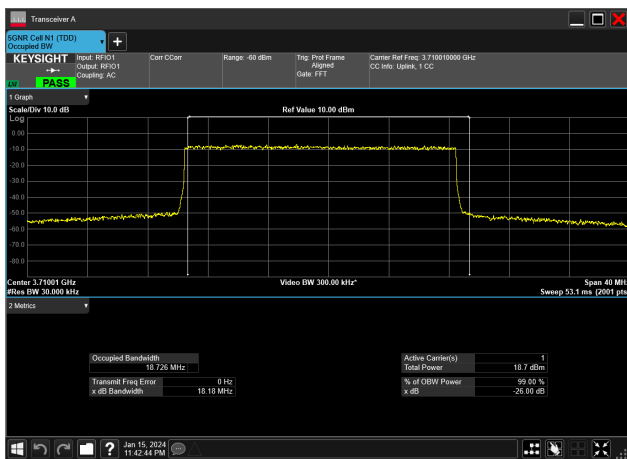

20MHz_15kHz_3710MHz_DFT-s-OFDM 256 QAM_RB100@
18.726 MHz