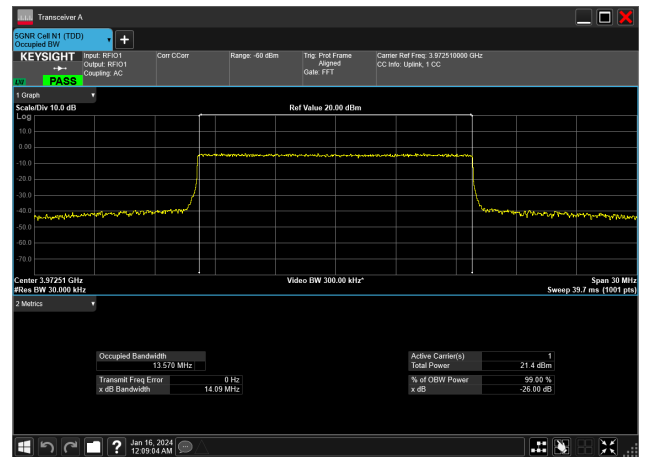

15MHz\_30kHz\_3972.5MHz\_CP-OFDM 16 QAM\_RB38@0  
13.579 MHz

15MHz\_30kHz\_3972.5MHz\_CP-OFDM 256 QAM\_RB38@0  
13.573 MHz

15MHz\_30kHz\_3972.5MHz\_CP-OFDM 64 QAM\_RB38@0  
13.573 MHz

15MHz\_30kHz\_3972.5MHz\_CP-OFDM QPSK\_RB38@0  
13.570 MHz