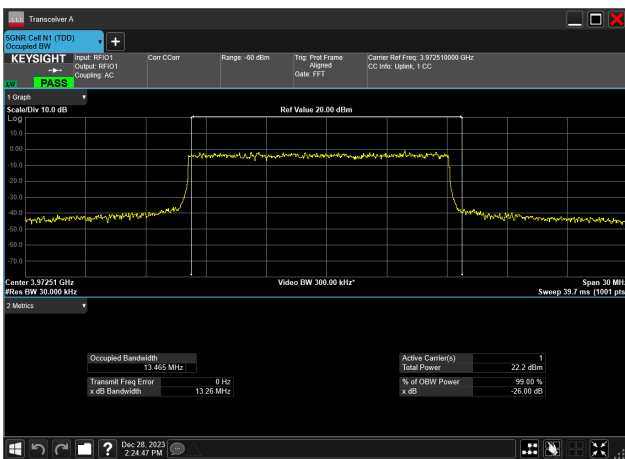

15MHz_30kHz_3972.5MHz_DFT-s-OFDM QPSK_RB36@0
13.465 MHz