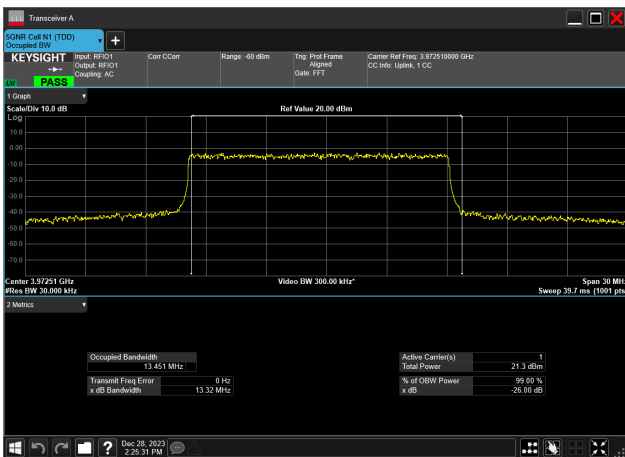

15MHz_30kHz_3972.5MHz_DFT-s-OFDM 64 QAM_RB36@0
13.503 MHz

15MHz_30kHz_3972.5MHz_DFT-s-OFDM 16 QAM_RB36@0
13.451 MHz