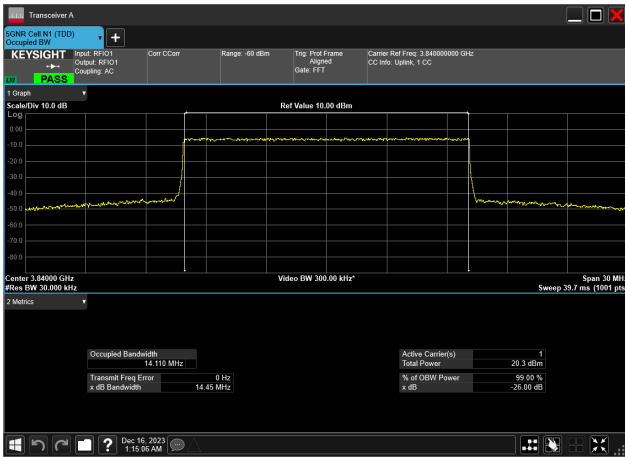

15MHz_15kHz_3840MHz_CP-OFDM 16 QAM_RB79@
14.110 MHz