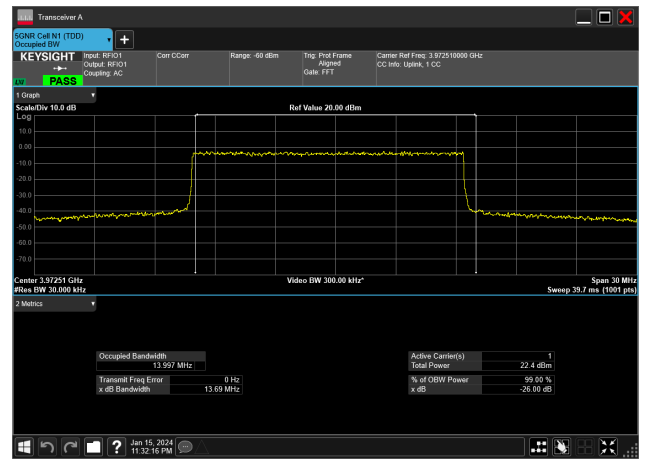

15MHz_15kHz_3972.5MHz_DFT-s-OFDM 16 QAM_RB75@
13.997 MHz