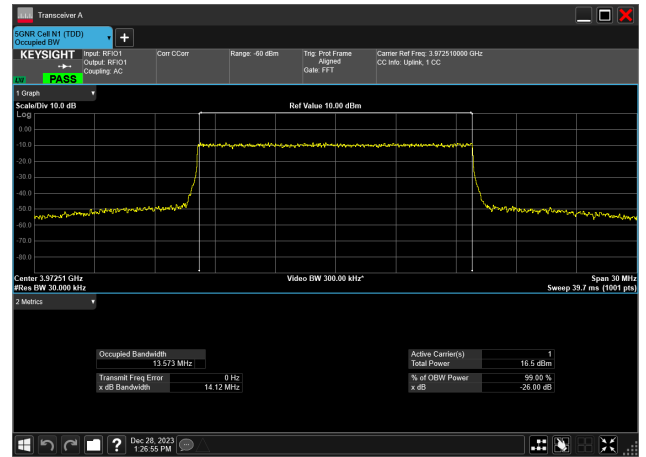

15MHz_30kHz_3972.5MHz_CP-OFDM 256 QAM_RB38@0
13.573 MHz