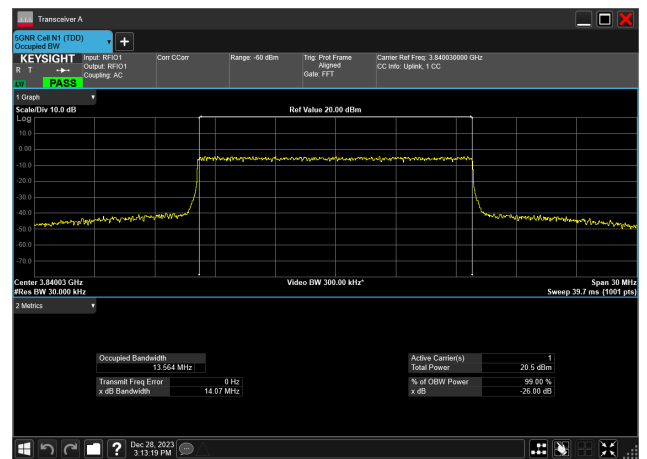

15MHz\_30kHz\_3707.5MHz\_DFT-s-OFDM 64 QAM\_RB36@0  
13.504 MHz

15MHz\_30kHz\_3707.5MHz\_DFT-s-OFDM PI/2 BPSK\_RB36@0  
13.461 MHz

15MHz\_30kHz\_3707.5MHz\_DFT-s-OFDM QPSK\_RB36@0  
13.525 MHz

15MHz\_30kHz\_3840MHz\_CP-OFDM 16 QAM\_RB38@0  
13.564 MHz