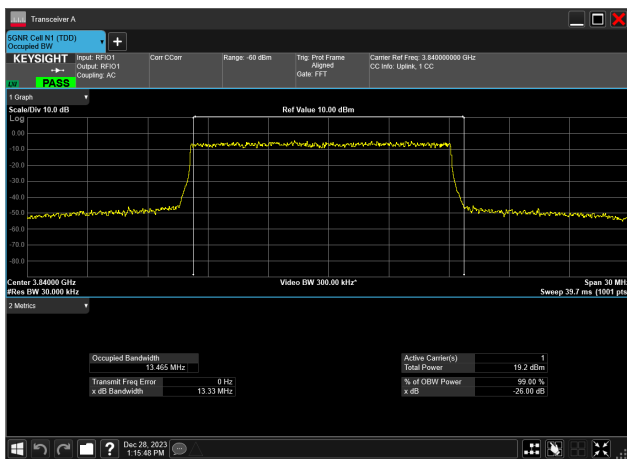

15MHz_30kHz_3840MHz_DFT-s-OFDM 256 QAM_RB36@
13.465 MHz