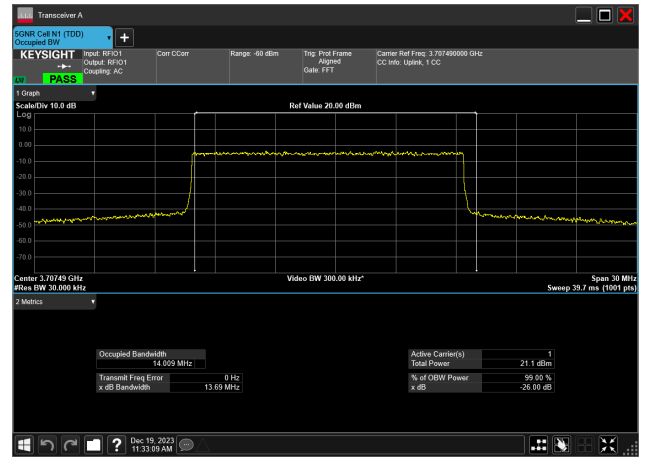

15MHz\_15kHz\_3707.5MHz\_CP-OFDM 256 QAM\_RB79@0  
14.107 MHz

15MHz\_15kHz\_3707.5MHz\_CP-OFDM 64 QAM\_RB79@0  
14.106 MHz

15MHz\_15kHz\_3707.5MHz\_CP-OFDM QPSK\_RB79@  
14.104 MHz

15MHz\_15kHz\_3707.5MHz\_DFT-s-OFDM 16 QAM\_RB75@  
14.009 MHz