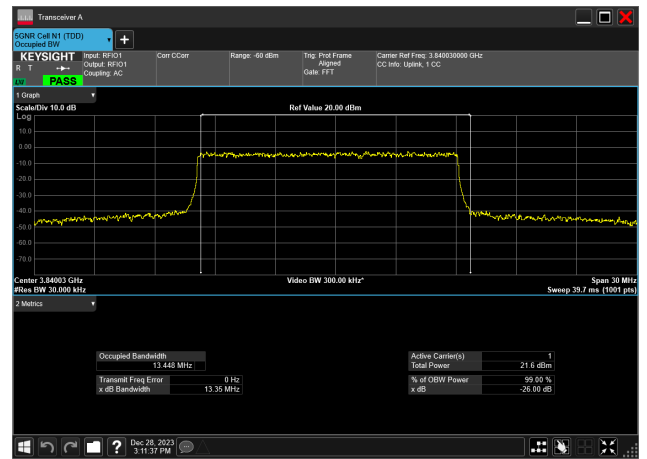

15MHz\_30kHz\_3840MHz\_CP-OFDM 256 QAM\_RB38@0  
13.576 MHz

15MHz\_30kHz\_3840MHz\_CP-OFDM 64 QAM\_RB38@0  
13.572 MHz

15MHz\_30kHz\_3840MHz\_CP-OFDM QPSK\_RB36@  
13.570 MHz

15MHz\_30kHz\_3840MHz\_DFT-s-OFDM 16 QAM\_RB36@  
13.448 MHz