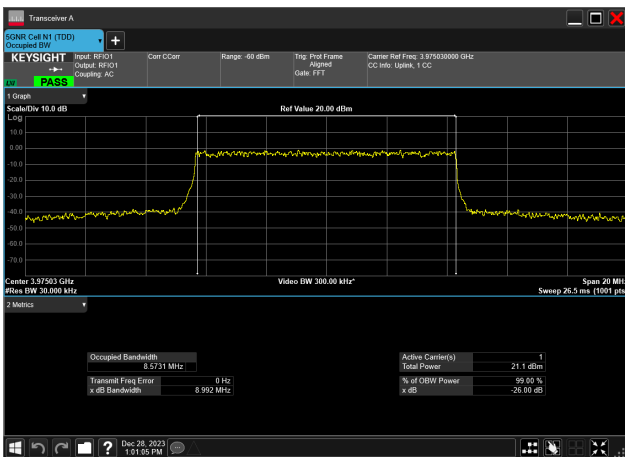

10MHz_30kHz_3975MHz_DFT-s-OFDM 64 QAM_RB24@0
8.567 MHz

10MHz_30kHz_3975MHz_DFT-s-OFDM 16 QAM_RB24@0
8.573 MHz