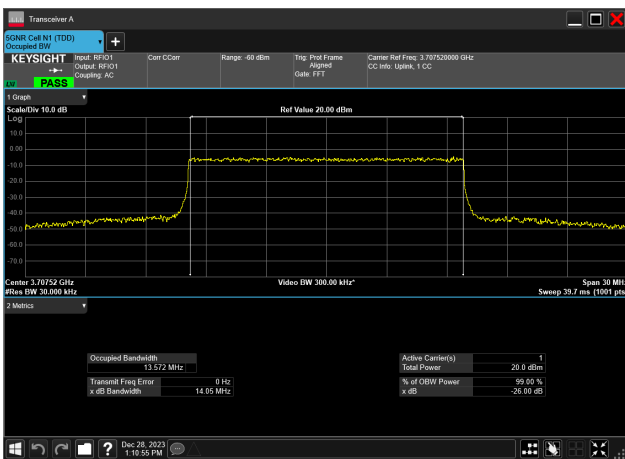

15MHz_30kHz_3707.5MHz_CP-OFDM 64 QAM_RB38@0
13.572 MHz