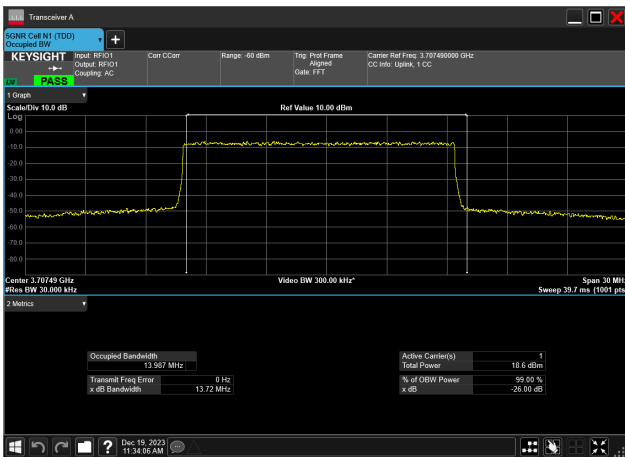

15MHz_15kHz_3707.5MHz_DFT-s-OFDM 256 QAM_RB75@
13.987 MHz