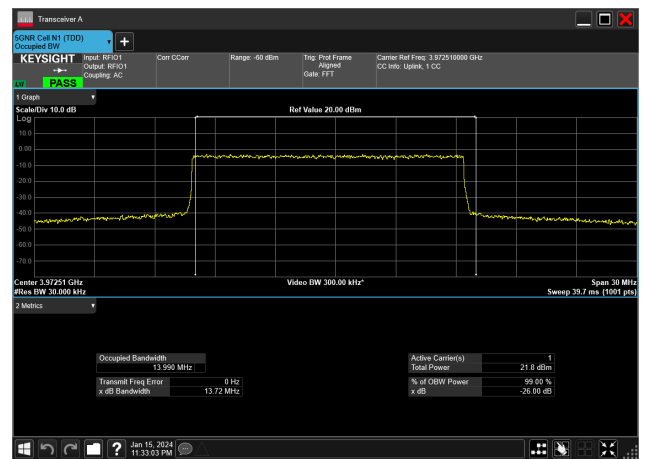

15MHz\_15kHz\_3972.5MHz\_CP-OFDM QPSK\_RB79@  
14.107 MHz

15MHz\_15kHz\_3972.5MHz\_DFT-s-OFDM 16 QAM\_RB75@  
13.997 MHz

15MHz\_15kHz\_3972.5MHz\_DFT-s-OFDM 256 QAM\_RB75@  
13.990 MHz

15MHz\_15kHz\_3972.5MHz\_DFT-s-OFDM 64 QAM\_RB75@  
13.990 MHz