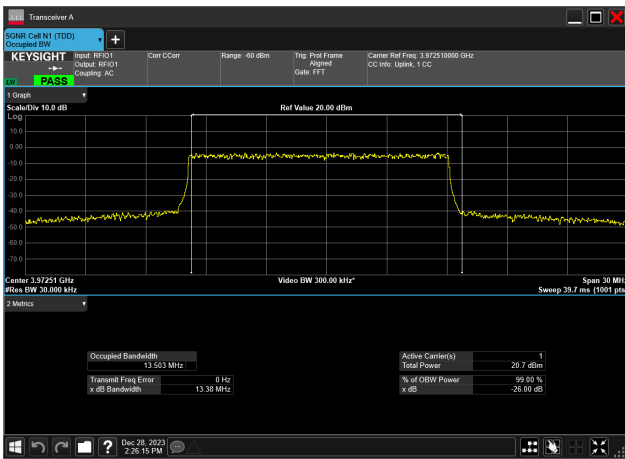

15MHz_30kHz_3972.5MHz_DFT-s-OFDM 64 QAM_RB36@0
13.503 MHz