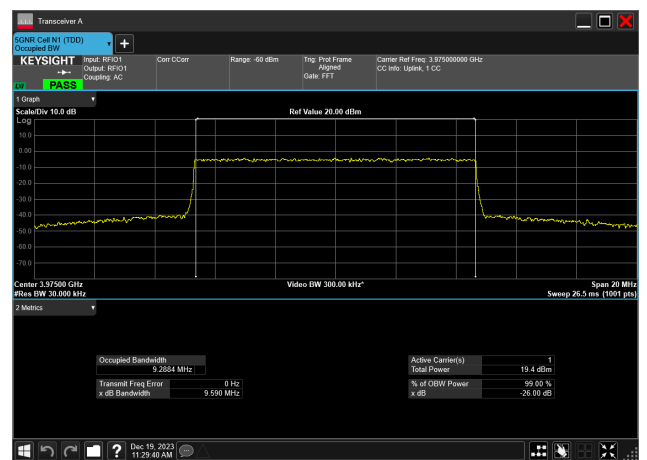

10MHz_15kHz_3975MHz_DFT-s-OFDM 16 QAM_RB50@0
9.213 MHz

10MHz_15kHz_3975MHz_CP-OFDM 64 QAM_RB52@0
9.288 MHz