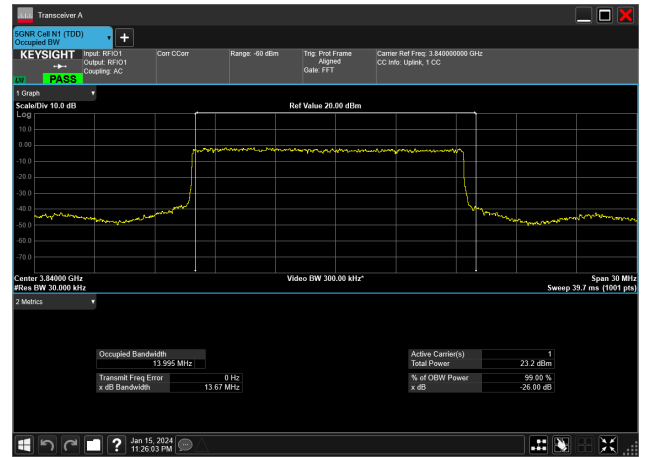

15MHz\_15kHz\_3840MHz\_DFT-s-OFDM 16 QAM\_RB75@  
13.994 MHz

15MHz\_15kHz\_3840MHz\_DFT-s-OFDM 256 QAM\_RB75@  
13.999 MHz

15MHz\_15kHz\_3840MHz\_DFT-s-OFDM 64 QAM\_RB75@0  
13.943 MHz

15MHz\_15kHz\_3840MHz\_DFT-s-OFDM PI/2 BPSK\_RB75@0  
13.995 MHz