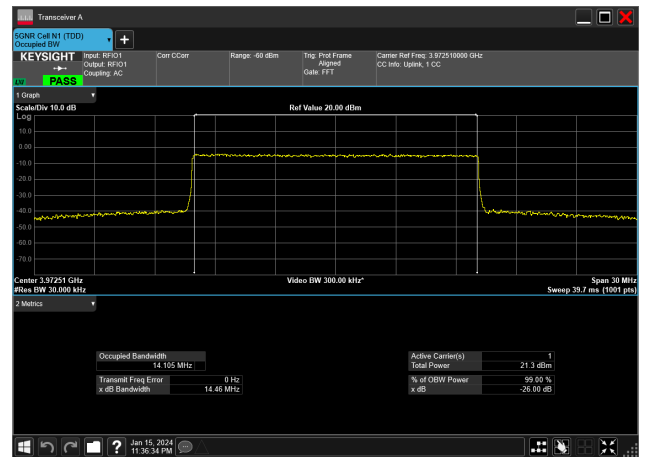

15MHz_15kHz_3972.5MHz_CP-OFDM 16 QAM_RB79@0
14.105 MHz