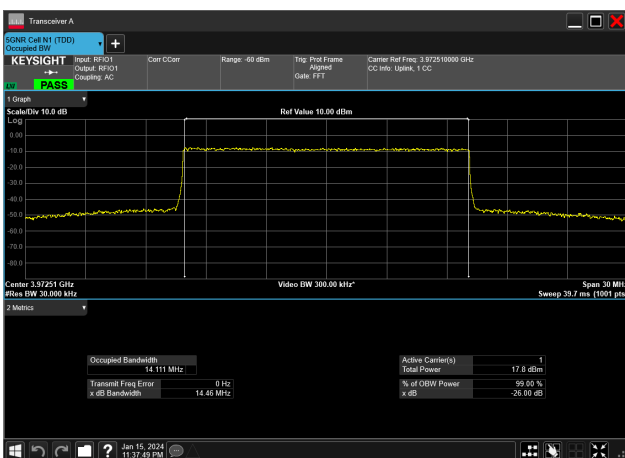

15MHz_15kHz_3972.5MHz_CP-OFDM QPSK_RB79@
14.107 MHz

15MHz_15kHz_3972.5MHz_CP-OFDM 256 QAM_RB79@0
14.111 MHz