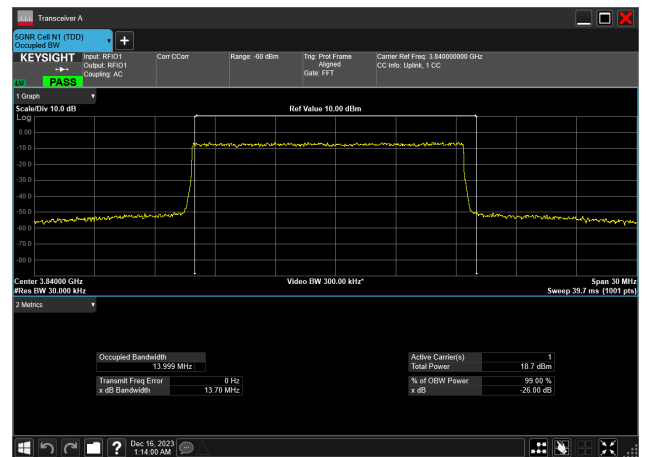

15MHz_15kHz_3840MHz_DFT-s-OFDM PI/2 BPSK_RB75@0
13.995 MHz

15MHz_15kHz_3840MHz_DFT-s-OFDM 256 QAM_RB75@
13.999 MHz