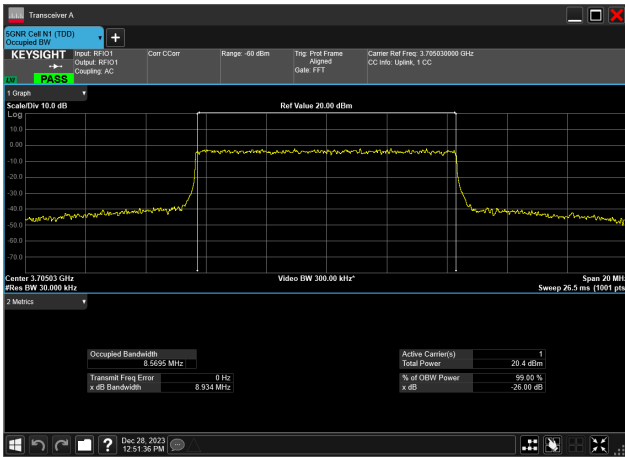

10MHz_30kHz_3705MHz_CP-OFDM 16 QAM_RB24@
8.569 MHz