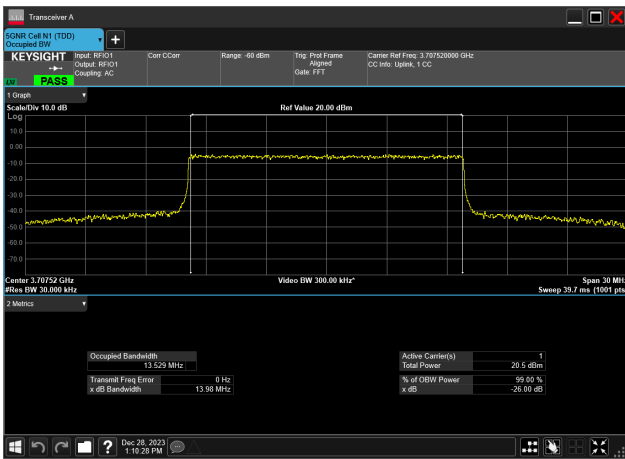

15MHz_30kHz_3707.5MHz_CP-OFDM 16 QAM_RB38@0
13.529 MHz