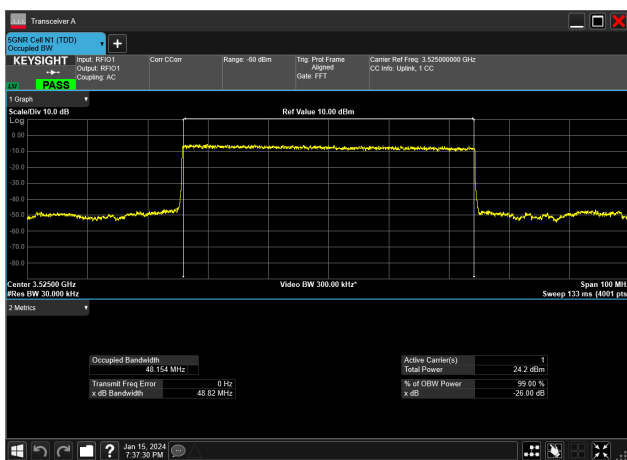

50MHz_15kHz_3525MHz_DFT-s-OFDM PI/2 BPSK_RB270@0
48.154 MHz