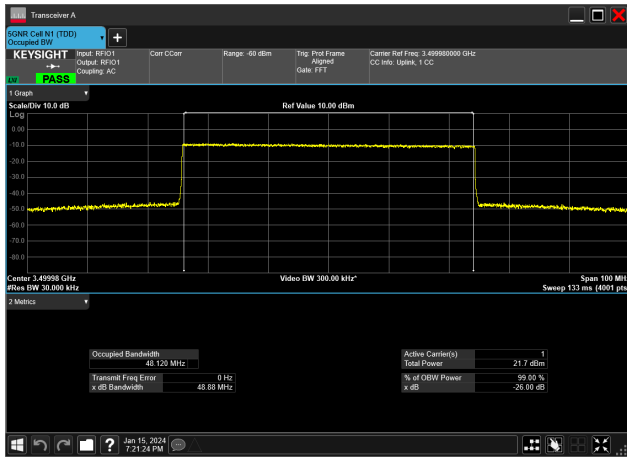

50MHz_15kHz_3500MHz_CP-OFDM 16 QAM_RB270@0
48.120 MHz