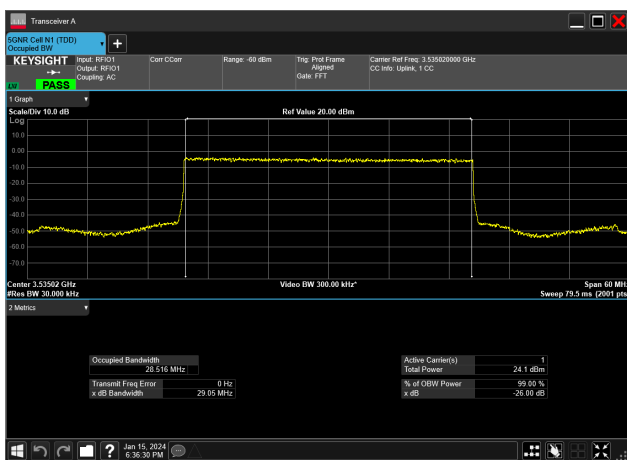

30MHz_15kHz_3535MHz_DFT-s-OFDM PI/2 BPSK_RB160@
28.516 MHz