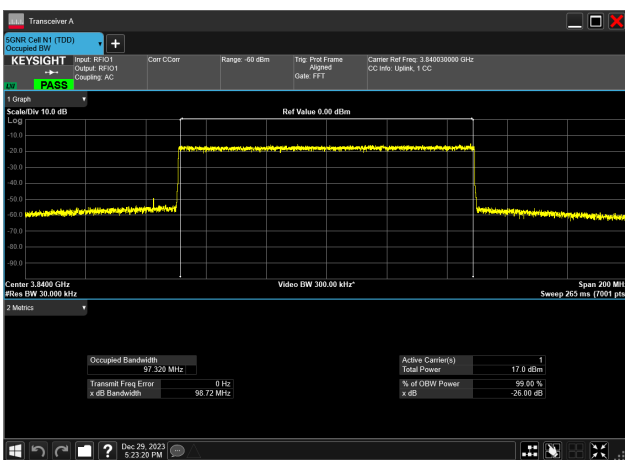

100MHz_30kHz_3840MHz_CP-OFDM 256 QAM_RB273@0
97.320 MHz