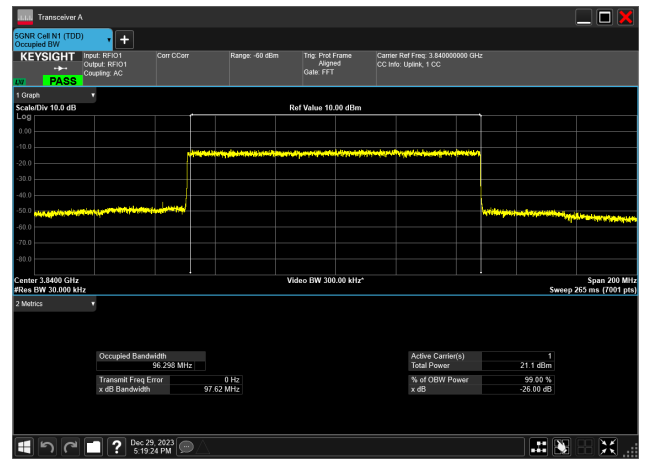

100MHz_30kHz_3840MHz_DFT-s-OFDM 64 QAM_RB270@
96.298 MHz