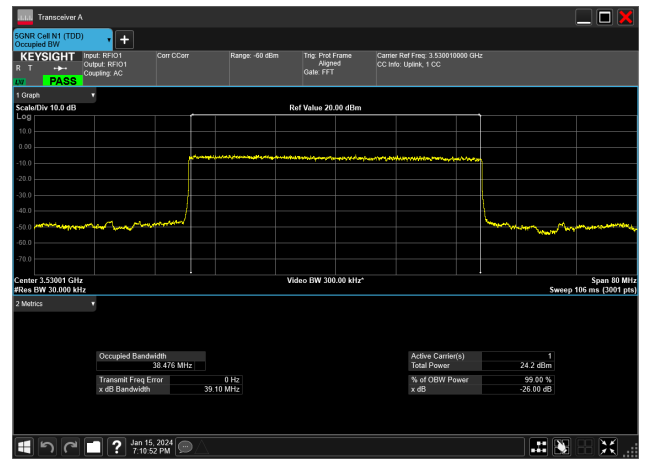

40MHz_15kHz_3530MHz_DFT-s-OFDM PI/2 BPSK_RB216@
38.476 MHz