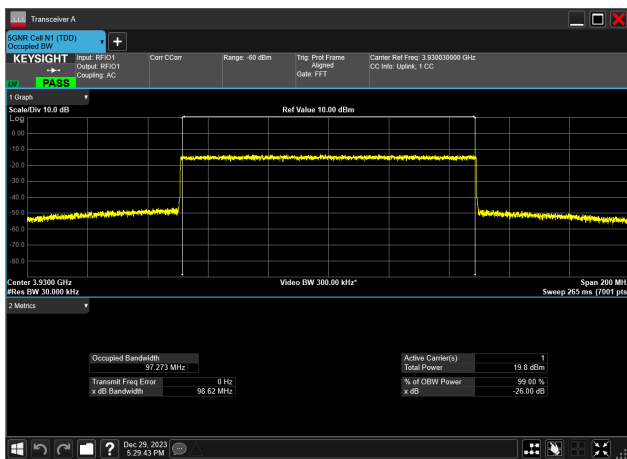

100MHz_30kHz_3930MHz_CP-OFDM 64 QAM_RB273@0
97.273 MHz