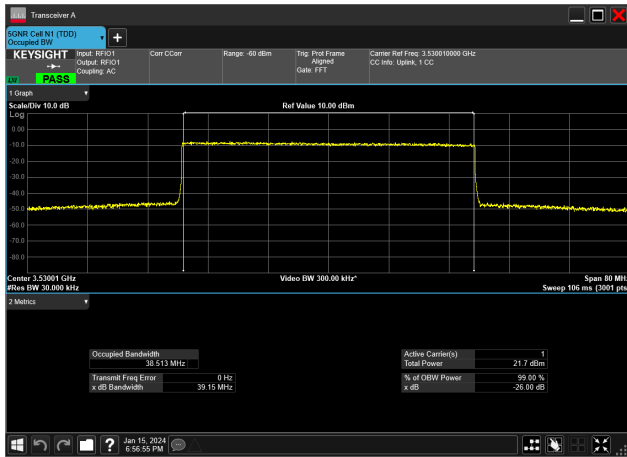

40MHz_15kHz_3530MHz_CP-OFDM 16 QAM_RB216@0
38.513 MHz