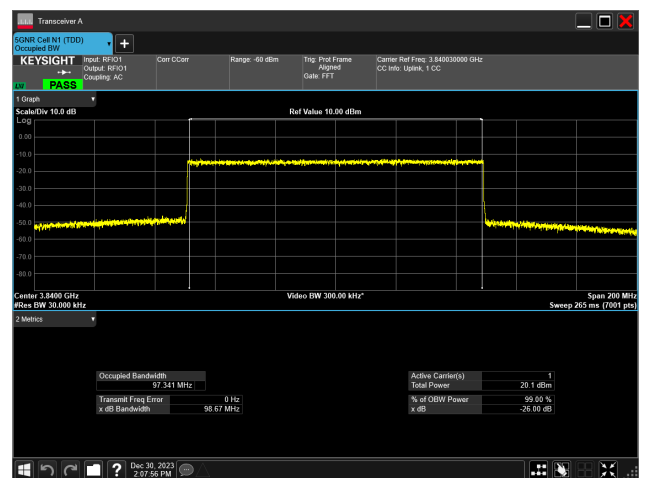

100MHz_30kHz_3840MHz_CP-OFDM 64 QAM_RB273@0
97.341 MHz