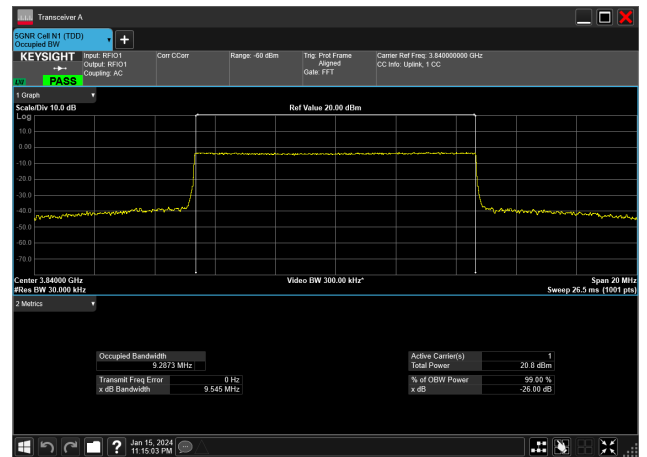

10MHz_15kHz_3840MHz_CP-OFDM QPSK_RB52@0
9.287 MHz