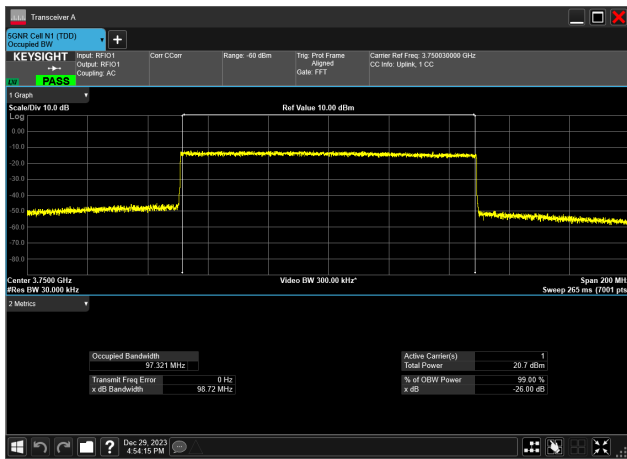

50MHz_15kHz_3525MHz_DFT-s-OFDM PI/2 BPSK_RB270@0
48.154 MHz

50MHz_15kHz_3525MHz_DFT-s-OFDM QPSK_RB270@0
48.152 MHz

n77_2

100MHz_30kHz_3750MHz_CP-OFDM 16 QAM_RB273@
97.321 MHz

100MHz_30kHz_3750MHz_CP-OFDM 256 QAM_RB273@
97.258 MHz