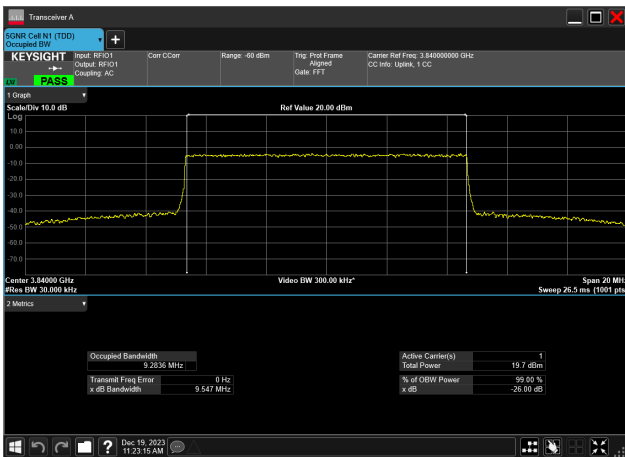

10MHz_15kHz_3840MHz_CP-OFDM 64 QAM_RB52@0
9.284 MHz