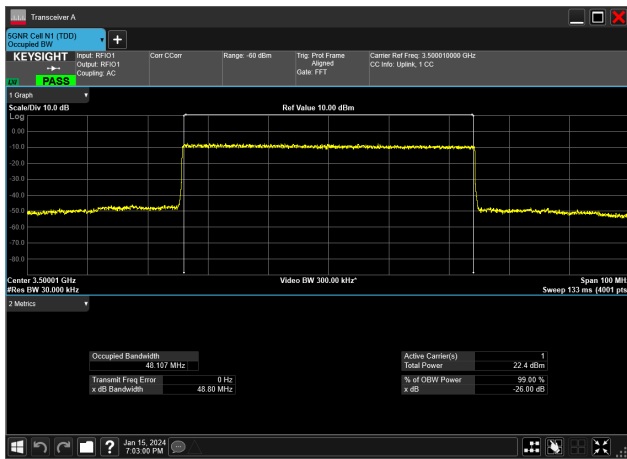

50MHz_15kHz_3500MHz_DFT-s-OFDM 64 QAM_RB270@0
48.107 MHz