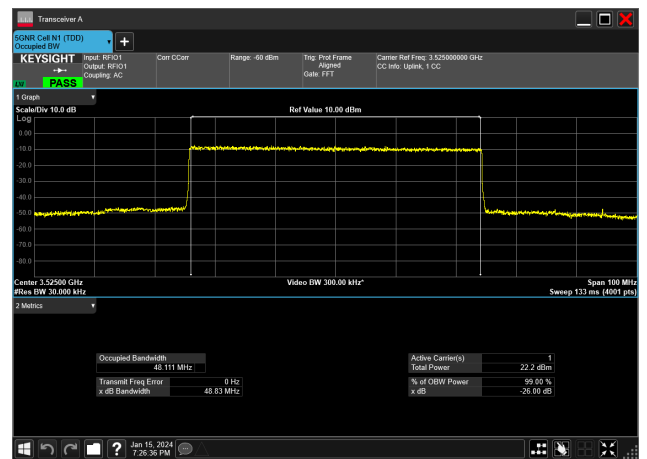

50MHz_15kHz_3525MHz_CP-OFDM QPSK_RB270@0
48.116 MHz

50MHz_15kHz_3525MHz_DFT-s-OFDM 16 QAM_RB270@0
48.123 MHz

50MHz_15kHz_3525MHz_DFT-s-OFDM 256 QAM_RB270@0
48.117 MHz

50MHz_15kHz_3525MHz_DFT-s-OFDM 64 QAM_RB270@0
48.111 MHz