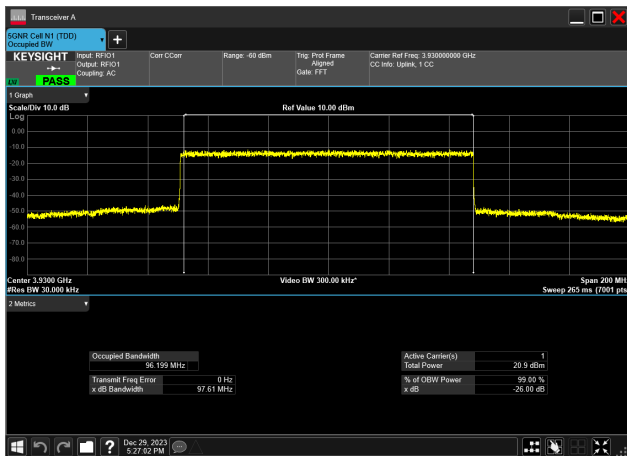

100MHz_30kHz_3930MHz_DFT-s-OFDM 64 QAM_RB270@0
96.199 MHz