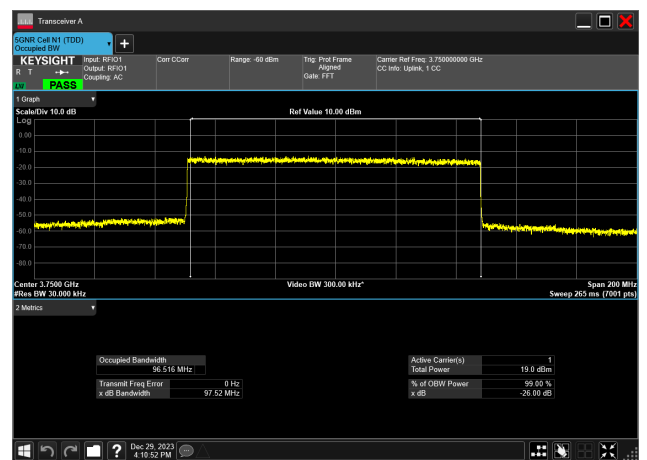

100MHz_30kHz_3750MHz_CP-OFDM 64 QAM_RB273@
97.271 MHz

100MHz_30kHz_3750MHz_CP-OFDM QPSK_RB273@
97.278 MHz

100MHz_30kHz_3750MHz_DFT-s-OFDM 16 QAM_RB270@
96.687 MHz

100MHz_30kHz_3750MHz_DFT-s-OFDM 256 QAM_RB270@
96.516 MHz