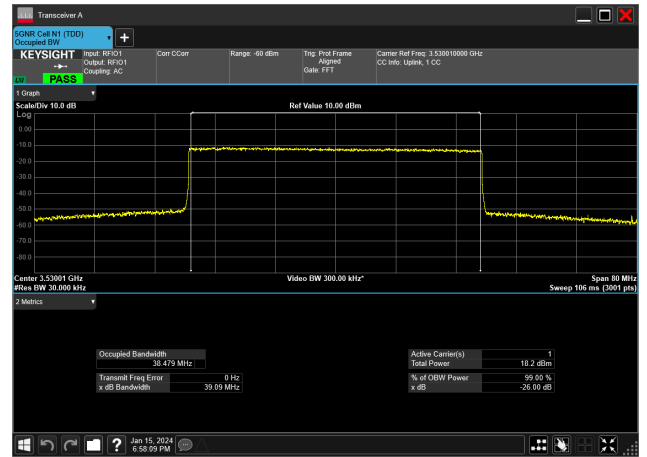

40MHz_15kHz_3530MHz_CP-OFDM 256 QAM_RB216@0
38.479 MHz