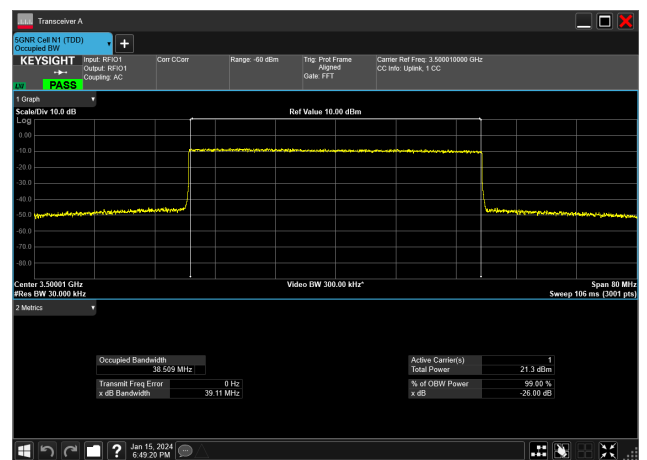

40MHz_15kHz_3500MHz_CP-OFDM 64 QAM_RB216@0
38.509 MHz