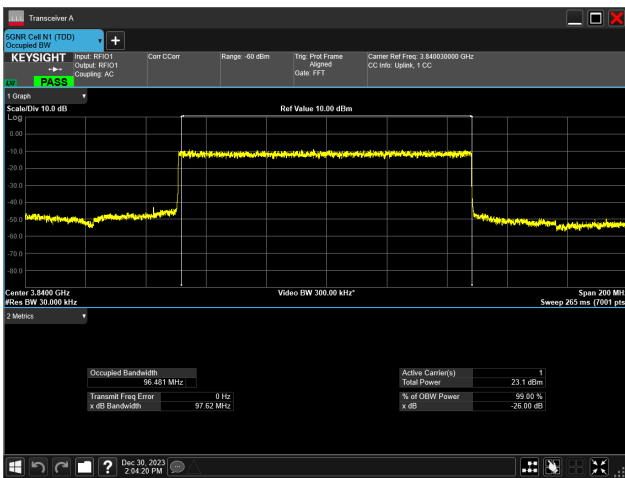

100MHz_30kHz_3840MHz_DFT-s-OFDM PI/2 BPSK_RB270@
96.481 MHz