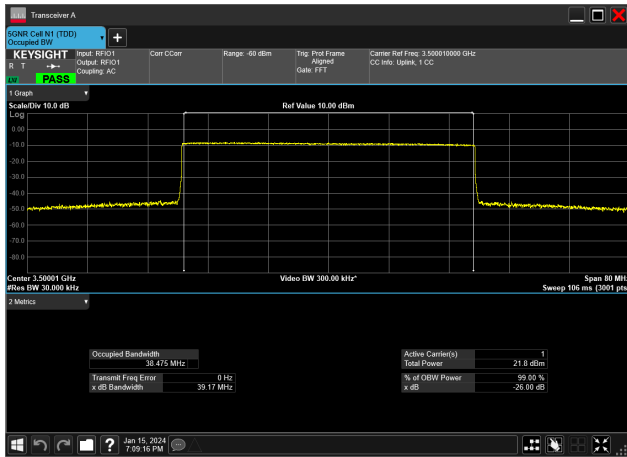

40MHz_15kHz_3500MHz_CP-OFDM QPSK_RB216@0
38.475 MHz