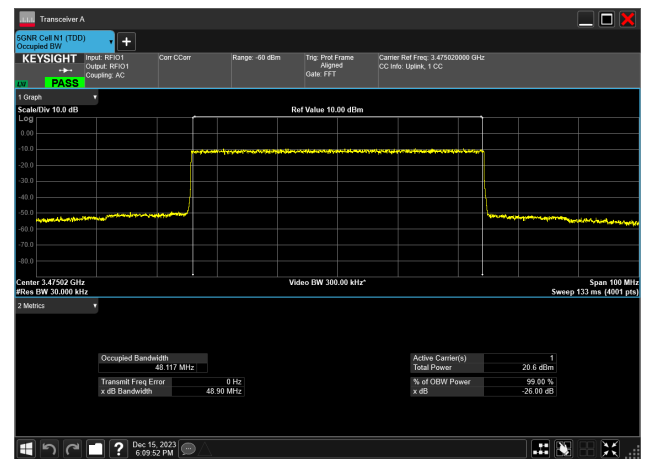

50MHz_15kHz_3475MHz_DFT-s-OFDM 64 QAM_RB270@
48.117 MHz