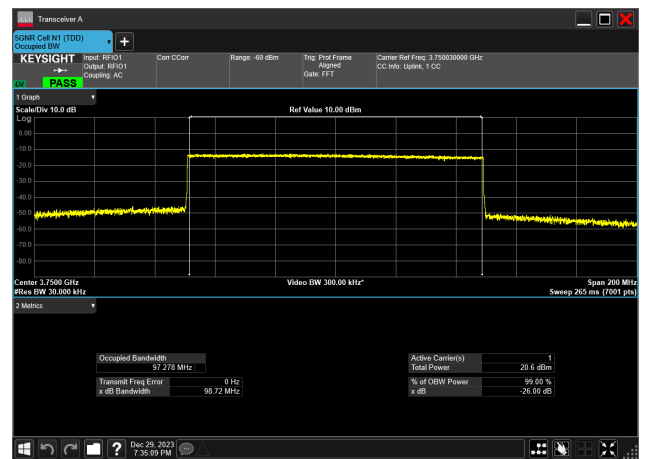

100MHz_30kHz_3750MHz_CP-OFDM QPSK_RB273@
97.278 MHz