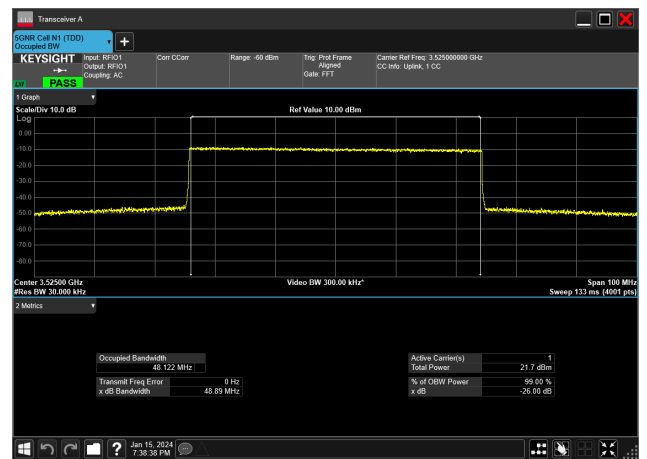

50MHz_15kHz_3525MHz_CP-OFDM 16 QAM_RB270@0
48.122 MHz