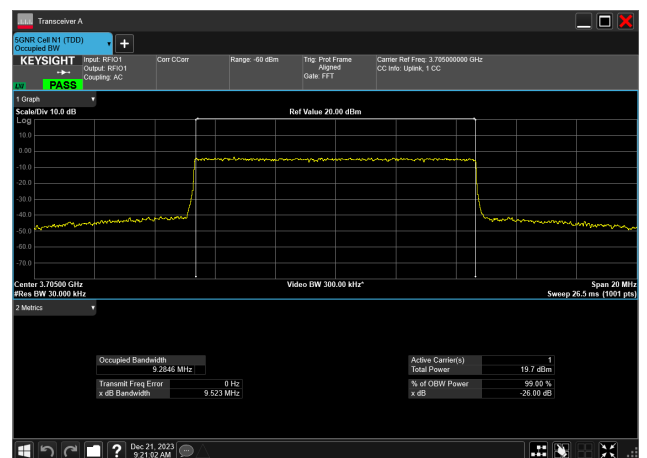

10MHz_15kHz_3705MHz_CP-OFDM 64 QAM_RB52@0
9.285 MHz