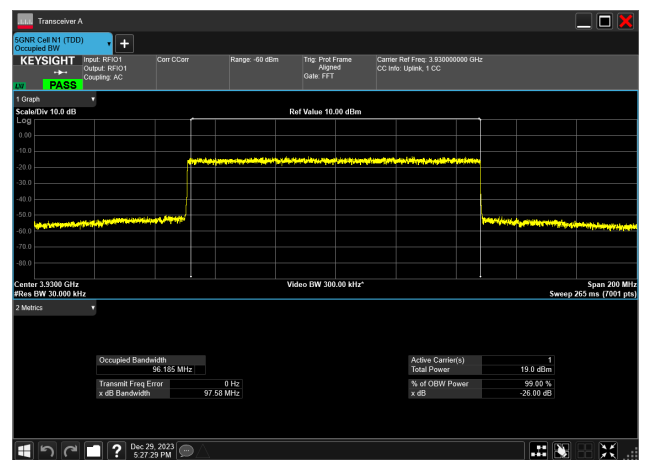

100MHz_30kHz_3930MHz_DFT-s-OFDM 256 QAM_RB270@0
96.185 MHz