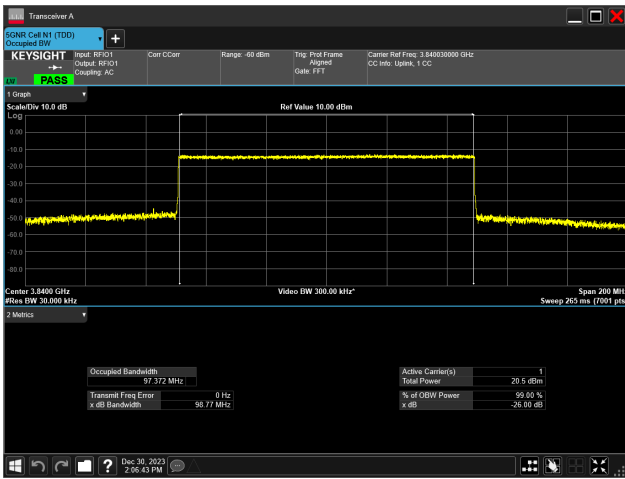

100MHz_30kHz_3840MHz_CP-OFDM QPSK_RB273@
97.372 MHz