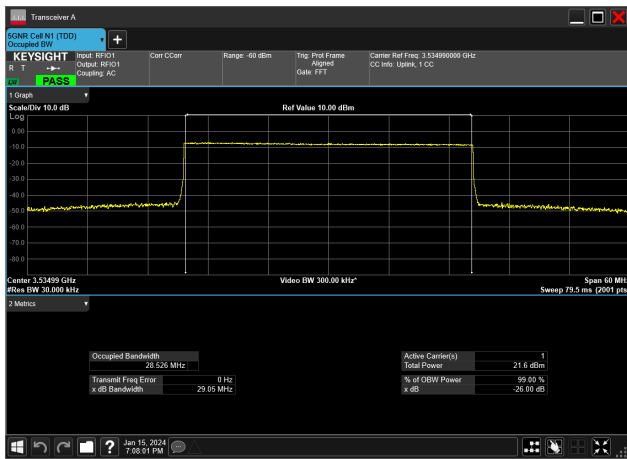

30MHz_15kHz_3535MHz_CP-OFDM QPSK_RB160@
28.526 MHz

30MHz_15kHz_3535MHz_DFT-s-OFDM 16 QAM_RB160@
28.526 MHz

30MHz_15kHz_3535MHz_DFT-s-OFDM 256 QAM_RB160@
28.511 MHz

30MHz_15kHz_3535MHz_DFT-s-OFDM 64 QAM_RB160@
28.564 MHz