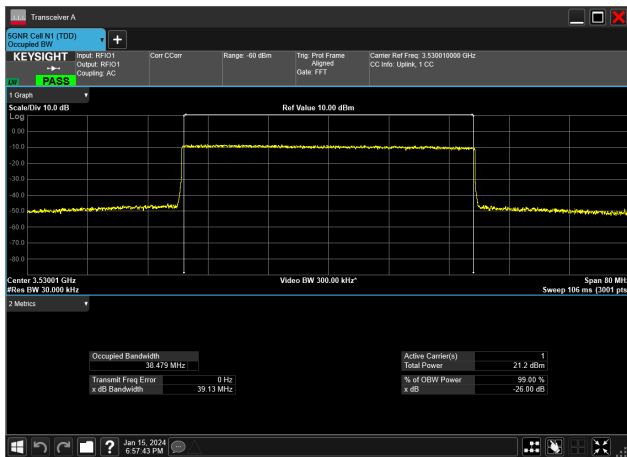

40MHz_15kHz_3530MHz_CP-OFDM 64 QAM_RB216@0
38.479 MHz