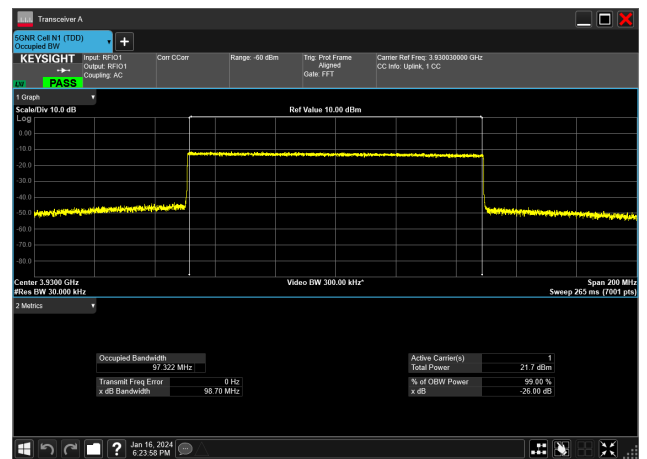

100MHz_30kHz_3930MHz_CP-OFDM 16 QAM_RB273@0
97.338 MHz

100MHz_30kHz_3930MHz_CP-OFDM 256 QAM_RB273@0
97.322 MHz

100MHz_30kHz_3930MHz_CP-OFDM 64 QAM_RB273@0
97.273 MHz

100MHz_30kHz_3930MHz_CP-OFDM QPSK_RB273@0
97.322 MHz