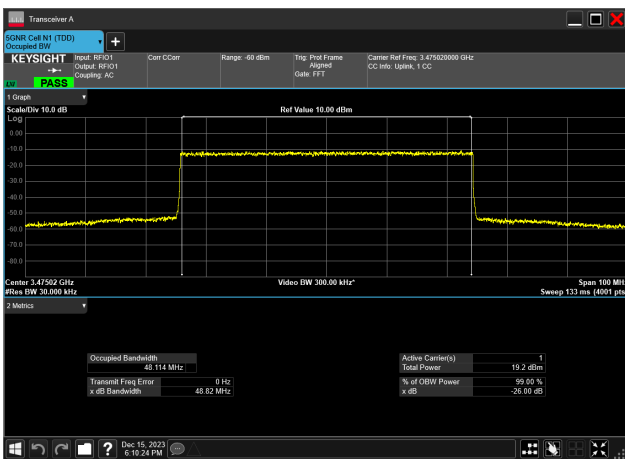

50MHz_15kHz_3475MHz_DFT-s-OFDM 256 QAM_RB270@
48.114 MHz