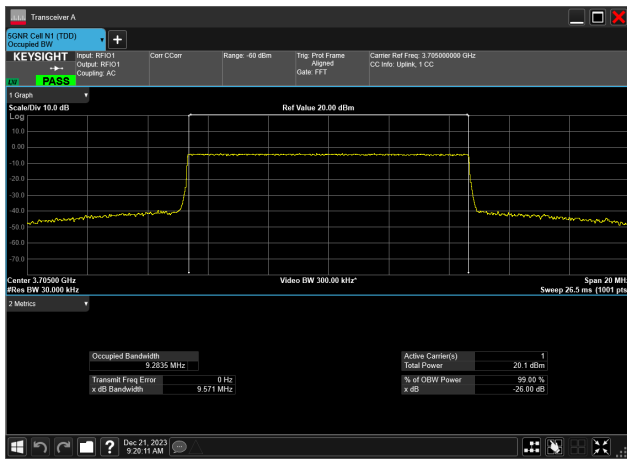

10MHz_15kHz_3705MHz_CP-OFDM QPSK_RB52@0
9.284 MHz