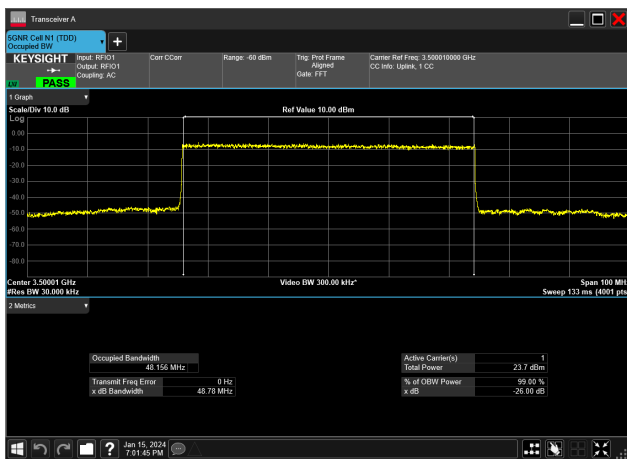

50MHz_15kHz_3500MHz_DFT-s-OFDM QPSK_RB270@0
48.156 MHz