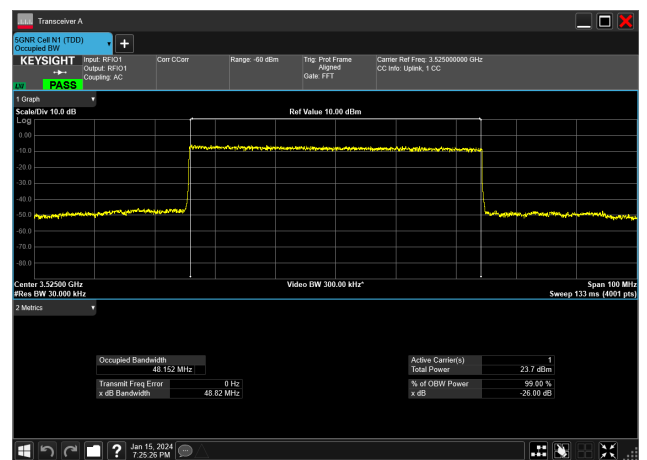

50MHz_15kHz_3525MHz_DFT-s-OFDM QPSK_RB270@0
48.152 MHz