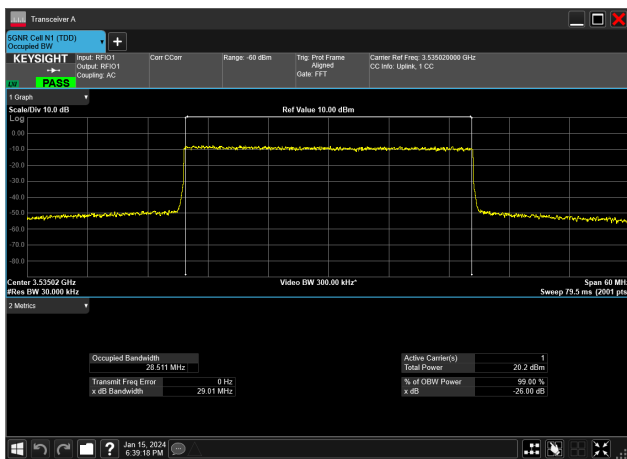

30MHz_15kHz_3535MHz_CP-OFDM QPSK_RB160@
28.526 MHz

30MHz_15kHz_3535MHz_DFT-s-OFDM 16 QAM_RB160@
28.526 MHz

30MHz_15kHz_3535MHz_DFT-s-OFDM 256 QAM_RB160@
28.511 MHz

30MHz_15kHz_3535MHz_DFT-s-OFDM 64 QAM_RB160@
28.564 MHz