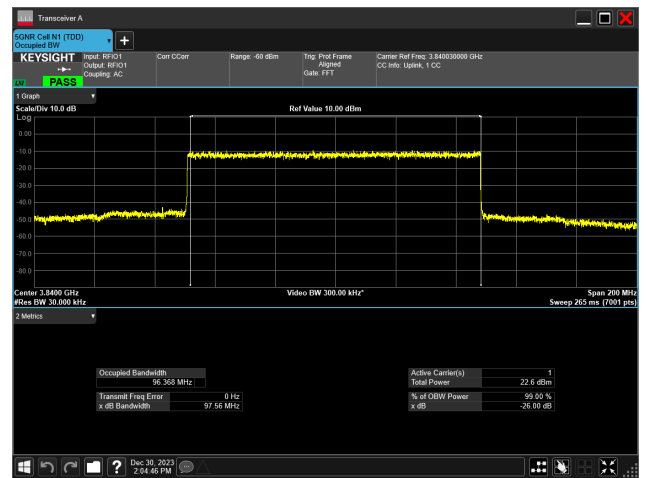

100MHz_30kHz_3840MHz_DFT-s-OFDM 256 QAM_RB270@
96.313 MHz

100MHz_30kHz_3840MHz_DFT-s-OFDM 64 QAM_RB270@
96.298 MHz

100MHz_30kHz_3840MHz_DFT-s-OFDM PI/2 BPSK_RB270@
96.481 MHz

100MHz_30kHz_3840MHz_DFT-s-OFDM QPSK_RB270@
96.368 MHz