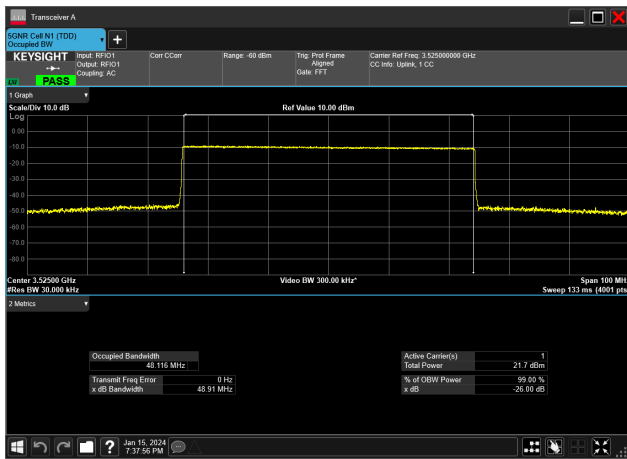

50MHz_15kHz_3525MHz_CP-OFDM QPSK_RB270@0
48.116 MHz