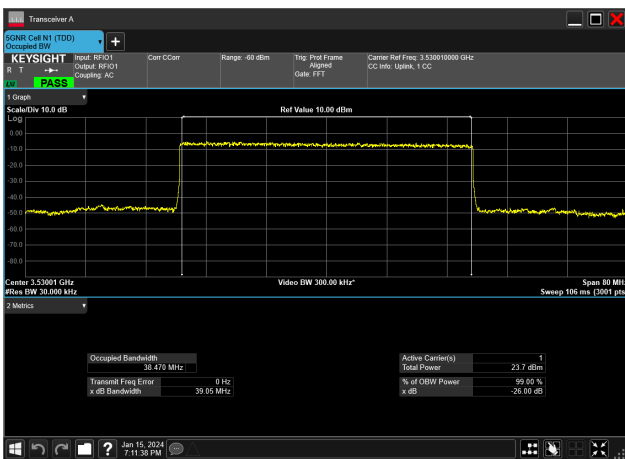

40MHz_15kHz_3530MHz_DFT-s-OFDM QPSK_RB216@
38.470 MHz