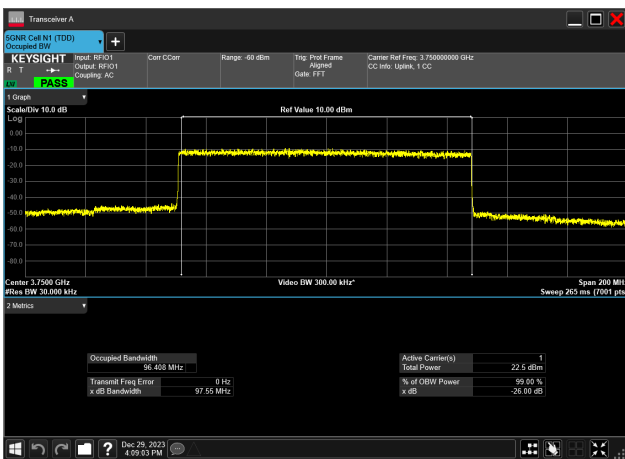

100MHz_30kHz_3750MHz_DFT-s-OFDM QPSK_RB270@0
96.408 MHz