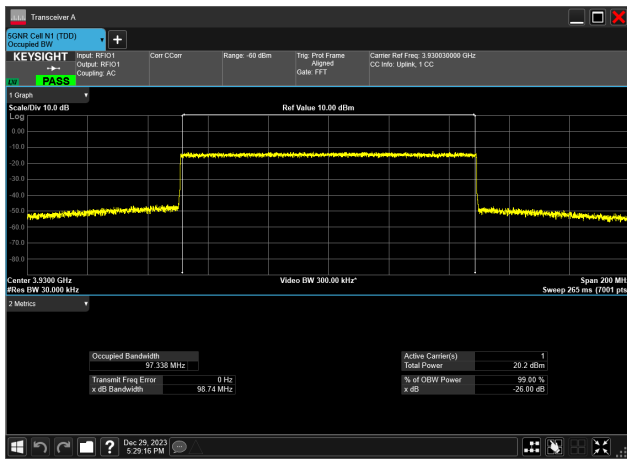

100MHz_30kHz_3930MHz_CP-OFDM 16 QAM_RB273@0
97.338 MHz