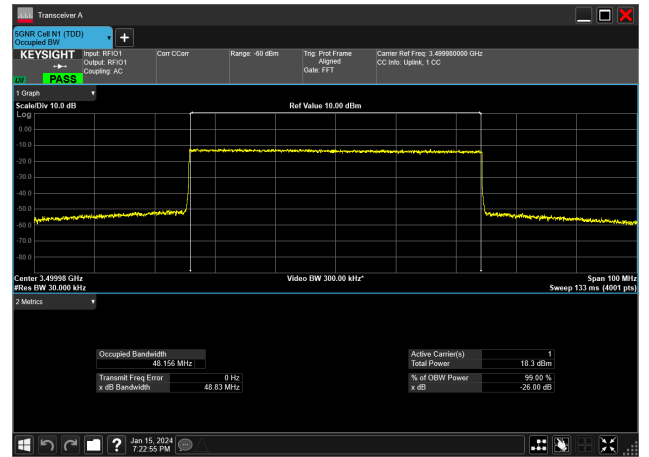

50MHz_15kHz_3500MHz_CP-OFDM 256 QAM_RB270@0
48.156 MHz