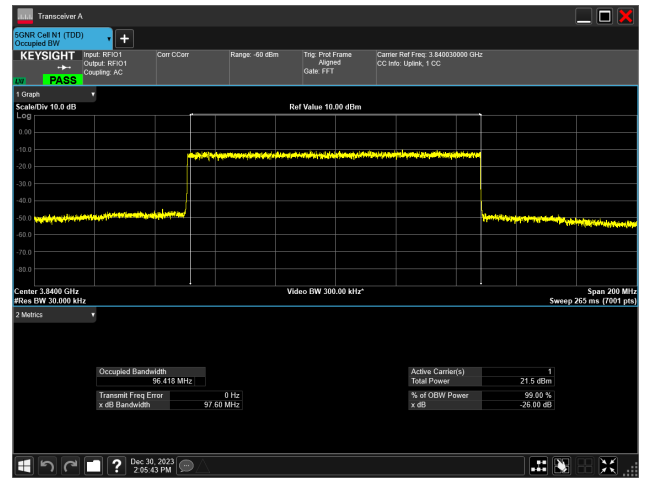

100MHz_30kHz_3840MHz_CP-OFDM 256 QAM_RB273@0
97.320 MHz

100MHz_30kHz_3840MHz_CP-OFDM 64 QAM_RB273@0
97.341 MHz

100MHz_30kHz_3840MHz_CP-OFDM QPSK_RB273@
97.372 MHz

100MHz_30kHz_3840MHz_DFT-s-OFDM 16 QAM_RB270@
96.418 MHz