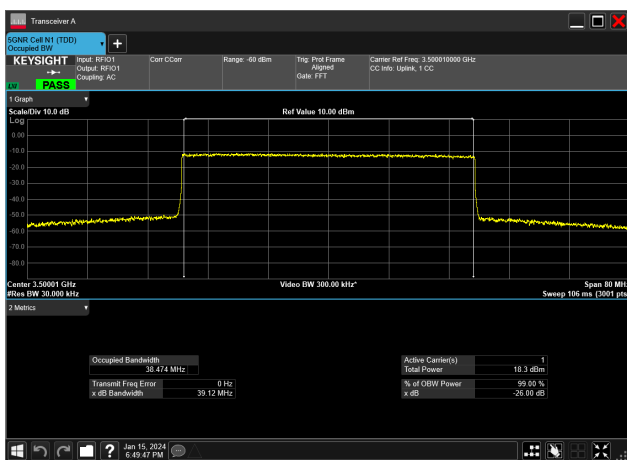

40MHz_15kHz_3500MHz_CP-OFDM 256 QAM_RB216@0
38.474 MHz