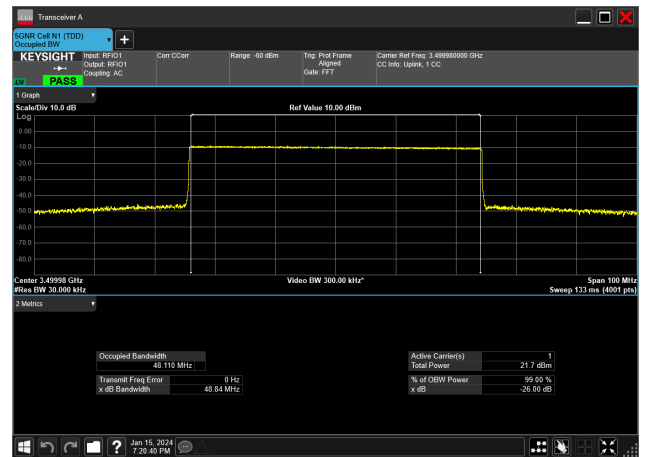

50MHz_15kHz_3500MHz_CP-OFDM 16 QAM_RB270@0
48.120 MHz

50MHz_15kHz_3500MHz_CP-OFDM 256 QAM_RB270@0
48.156 MHz

50MHz_15kHz_3500MHz_CP-OFDM 64 QAM_RB270@0
48.117 MHz

50MHz_15kHz_3500MHz_CP-OFDM QPSK_RB270@0
48.110 MHz