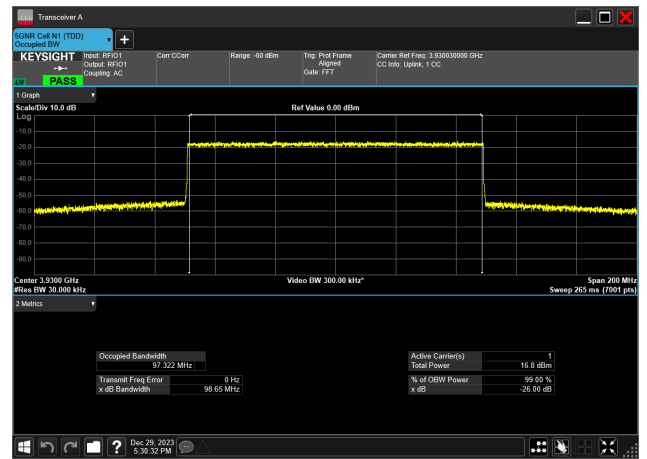

100MHz_30kHz_3930MHz_CP-OFDM 256 QAM_RB273@0
97.322 MHz