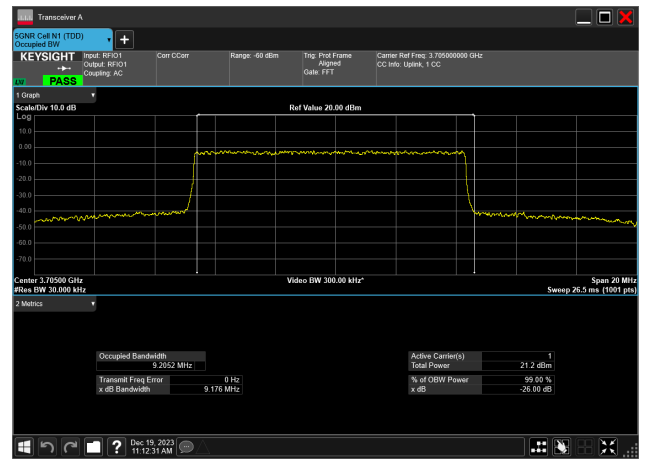

10MHz_15kHz_3705MHz_DFT-s-OFDM 16 QAM_RB50@0
9.205 MHz