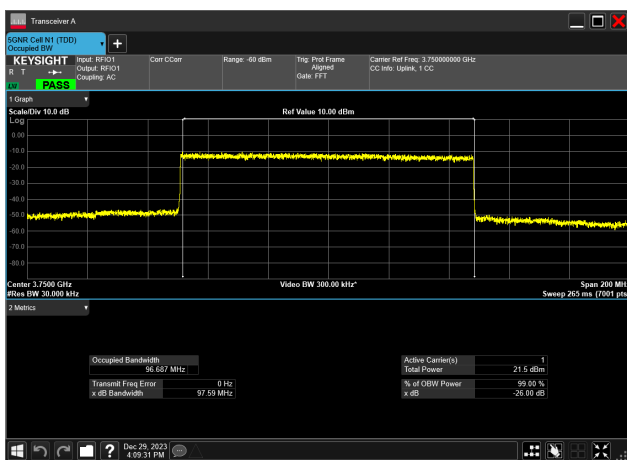

100MHz_30kHz_3750MHz_DFT-s-OFDM 16 QAM_RB270@
96.687 MHz