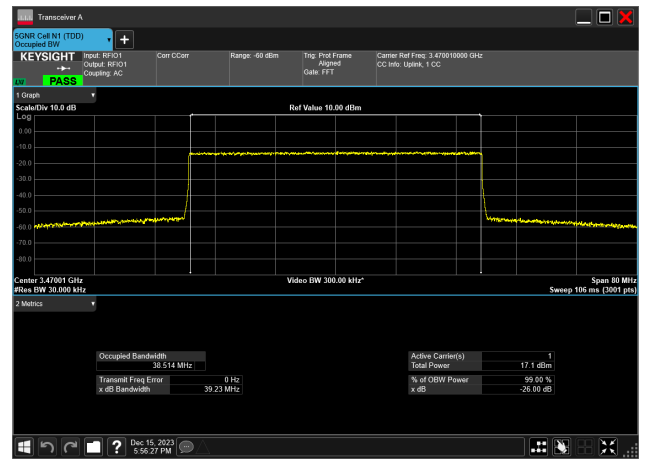

30MHz_15kHz_3535MHz_DFT-s-OFDM PI/2 BPSK_RB160@
28.516 MHz

30MHz_15kHz_3535MHz_DFT-s-OFDM QPSK_RB160@
28.515 MHz

40MHz_15kHz_3470MHz_CP-OFDM 16 QAM_RB216@
38.511 MHz

40MHz_15kHz_3470MHz_CP-OFDM 256 QAM_RB216@
38.514 MHz