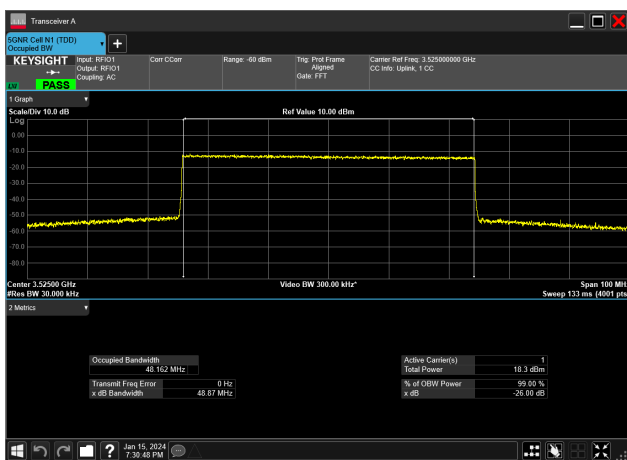

50MHz_15kHz_3525MHz_CP-OFDM 256 QAM_RB270@0
48.162 MHz