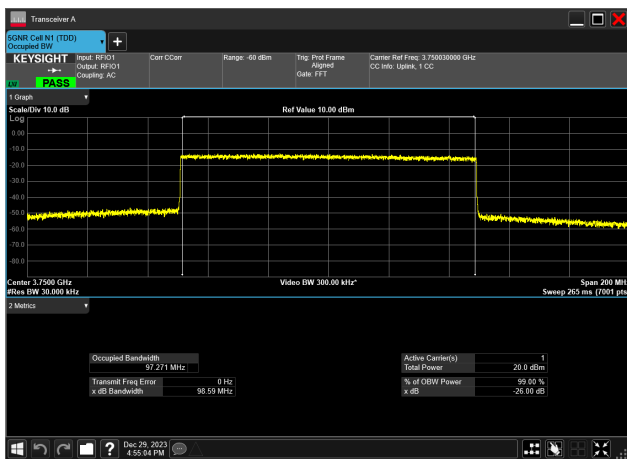

100MHz_30kHz_3750MHz_CP-OFDM 64 QAM_RB273@
97.271 MHz