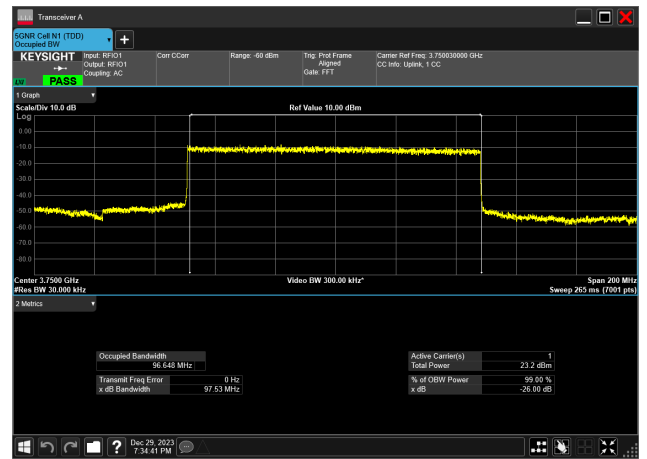

100MHz_30kHz_3750MHz_DFT-s-OFDM PI/2 BPSK_RB270@0
96.648 MHz