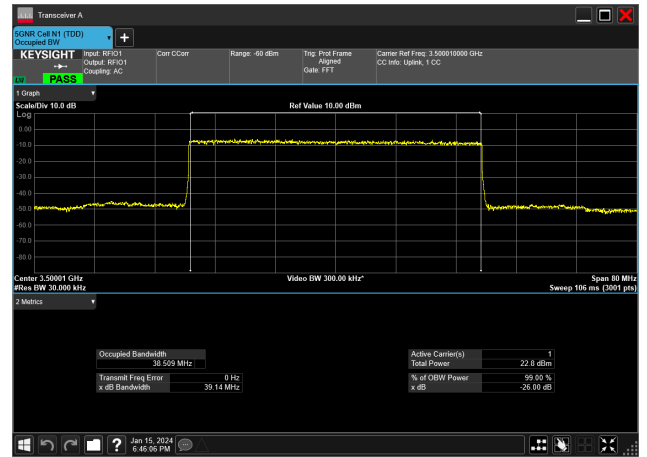

40MHz_15kHz_3500MHz_CP-OFDM 256 QAM_RB216@0
38.474 MHz

40MHz_15kHz_3500MHz_CP-OFDM 64 QAM_RB216@0
38.509 MHz

40MHz_15kHz_3500MHz_CP-OFDM QPSK_RB216@0
38.475 MHz

40MHz_15kHz_3500MHz_DFT-s-OFDM 16 QAM_RB216@0
38.509 MHz