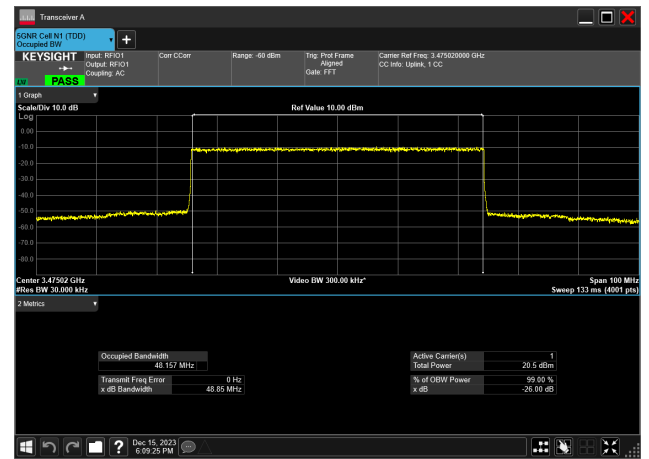

50MHz_15kHz_3475MHz_DFT-s-OFDM 16 QAM_RB270@
48.157 MHz