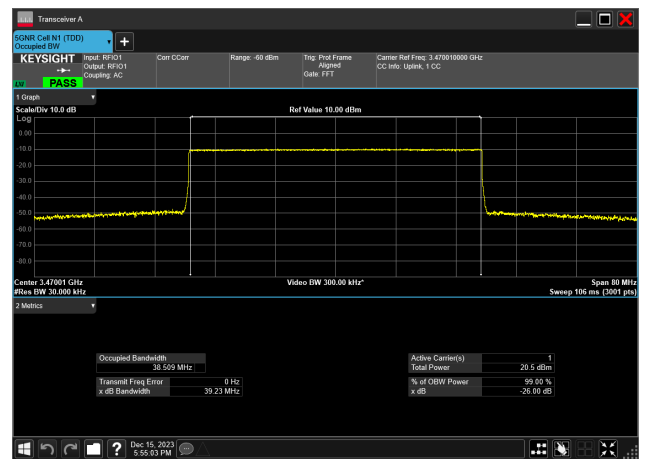

40MHz_15kHz_3470MHz_CP-OFDM QPSK_RB216@
38.509 MHz