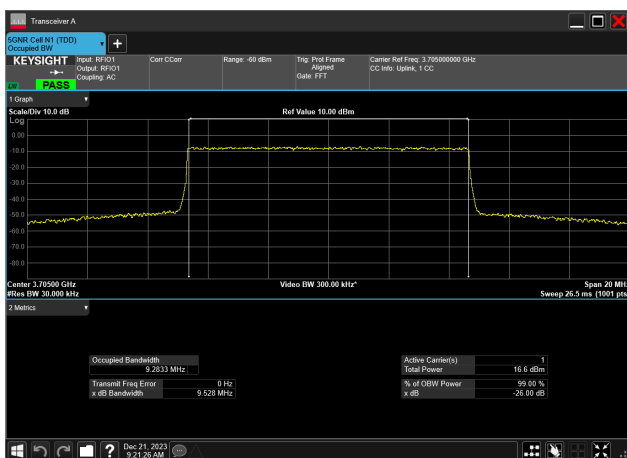

10MHz_15kHz_3705MHz_CP-OFDM 256 QAM_RB52@0
9.283 MHz