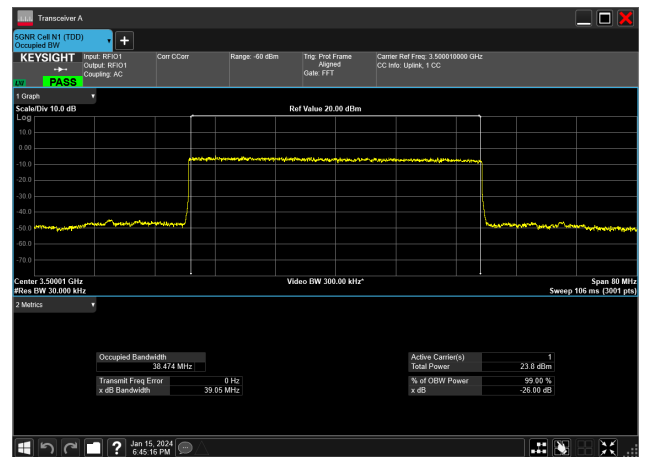

40MHz_15kHz_3500MHz_DFT-s-OFDM 256 QAM_RB216@0
38.472 MHz

40MHz_15kHz_3500MHz_DFT-s-OFDM 64 QAM_RB216@0
38.466 MHz

40MHz_15kHz_3500MHz_DFT-s-OFDM PI/2 BPSK_RB216@0
38.517 MHz

40MHz_15kHz_3500MHz_DFT-s-OFDM QPSK_RB216@0
38.474 MHz