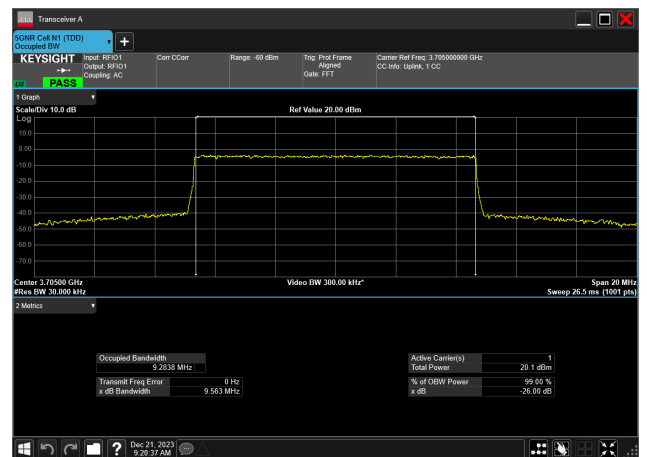

10MHz_15kHz_3705MHz_CP-OFDM 16 QAM_RB52@0
9.284 MHz