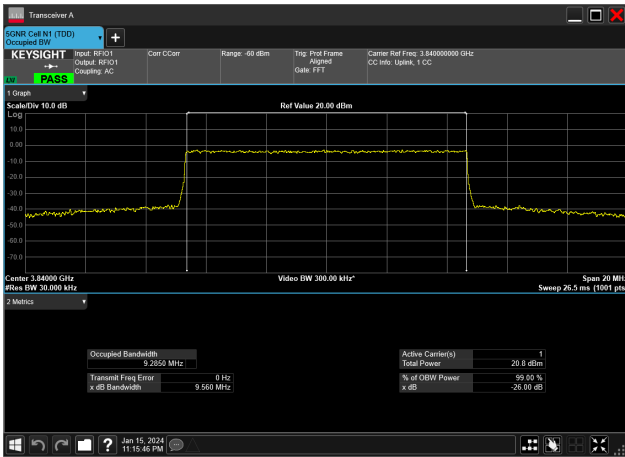

10MHz_15kHz_3840MHz_CP-OFDM 16 QAM_RB52@0
9.285 MHz