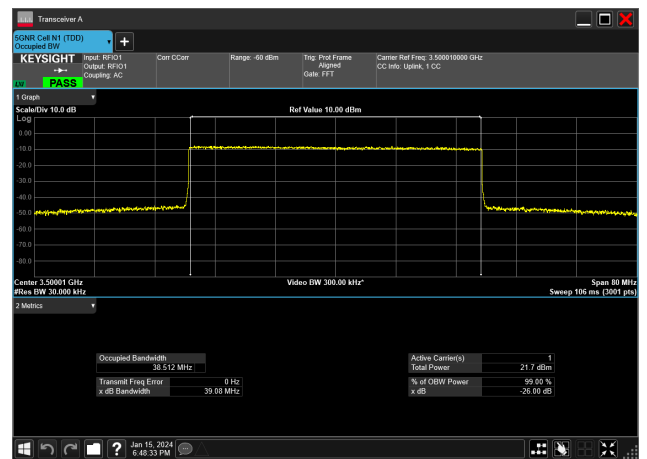

40MHz_15kHz_3470MHz_DFT-s-OFDM 64 QAM_RB216@0
38.478 MHz

40MHz_15kHz_3470MHz_DFT-s-OFDM PI/2 BPSK_RB216@0
38.478 MHz

40MHz_15kHz_3470MHz_DFT-s-OFDM QPSK_RB216@0
38.472 MHz

40MHz_15kHz_3500MHz_CP-OFDM 16 QAM_RB216@0
38.512 MHz