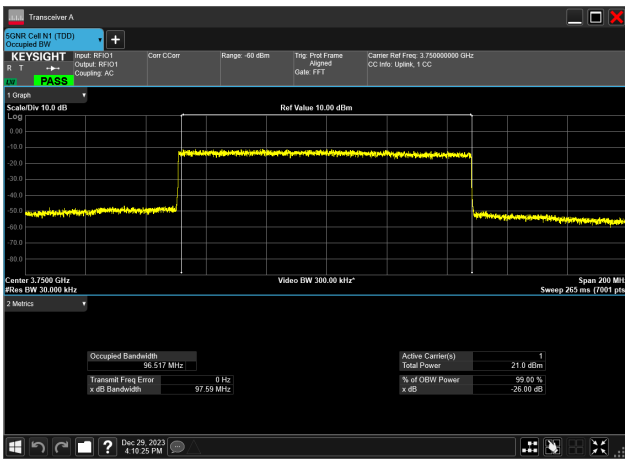

100MHz_30kHz_3750MHz_DFT-s-OFDM 64 QAM_RB270@0
96.517 MHz