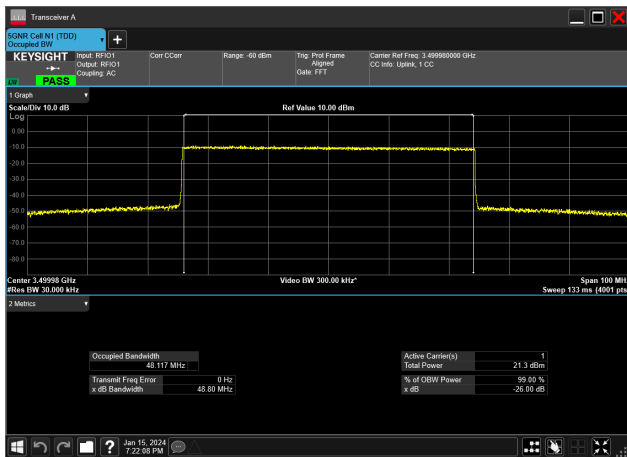

50MHz_15kHz_3500MHz_CP-OFDM 64 QAM_RB270@0
48.117 MHz