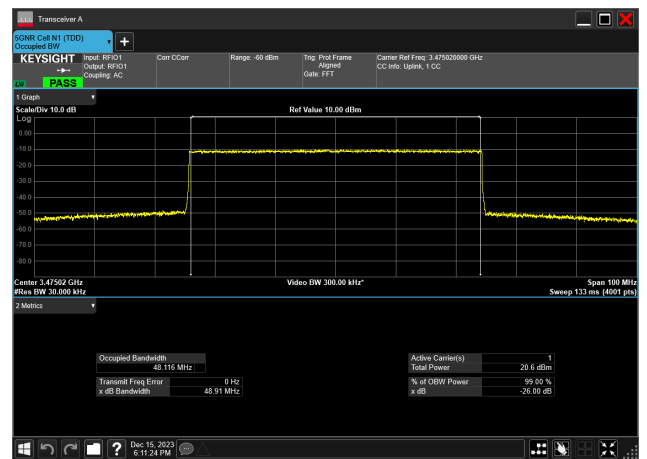

50MHz_15kHz_3475MHz_CP-OFDM 16 QAM_RB270@
48.116 MHz