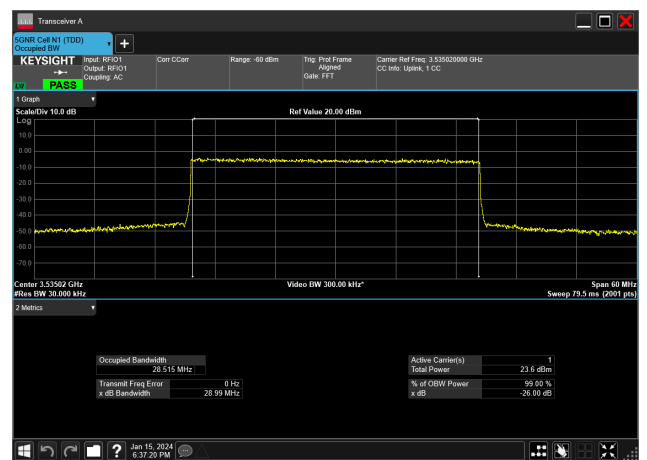

30MHz_15kHz_3535MHz_DFT-s-OFDM QPSK_RB160@
28.515 MHz