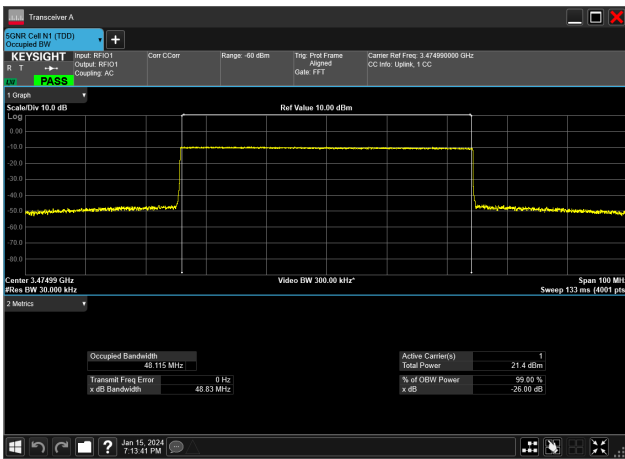

50MHz_15kHz_3475MHz_CP-OFDM QPSK_RB270@
48.115 MHz