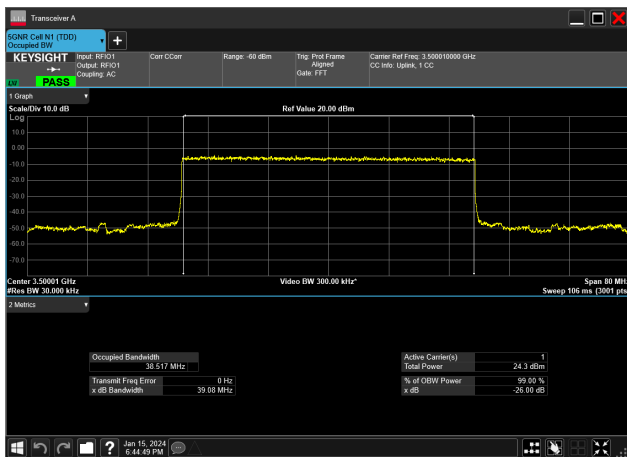

40MHz_15kHz_3500MHz_DFT-s-OFDM PI/2 BPSK_RB216@0
38.517 MHz