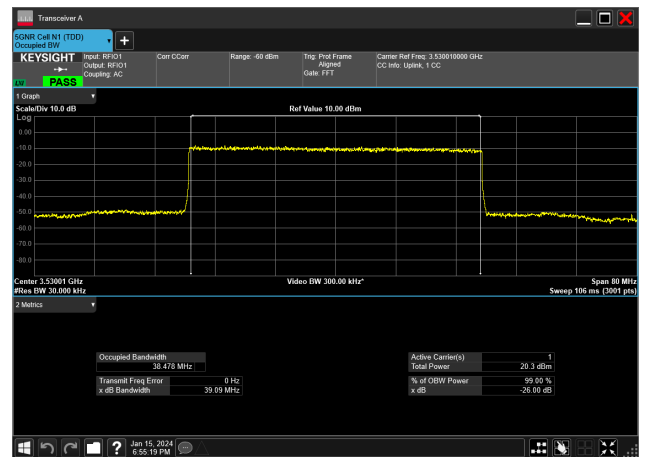

40MHz_15kHz_3530MHz_DFT-s-OFDM 256 QAM_RB216@0
38.478 MHz