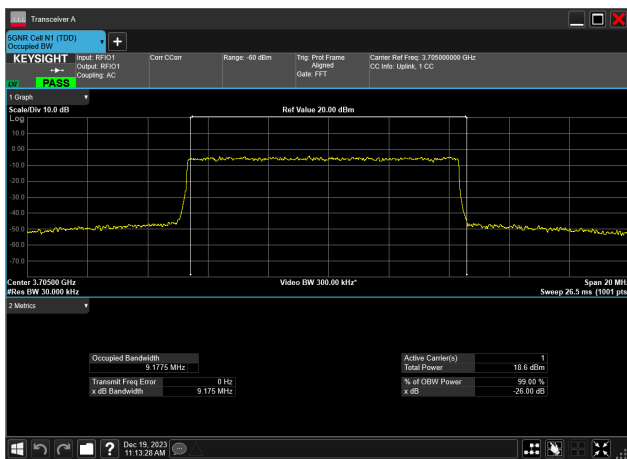

10MHz_15kHz_3705MHz_DFT-s-OFDM 256 QAM_RB50@0
9.177 MHz