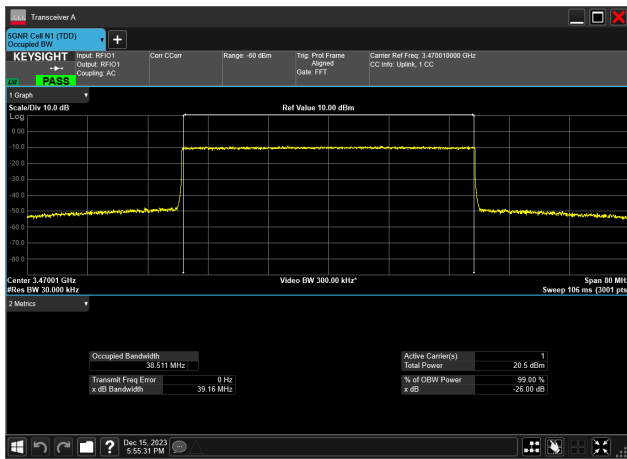

40MHz_15kHz_3470MHz_CP-OFDM 16 QAM_RB216@
38.511 MHz