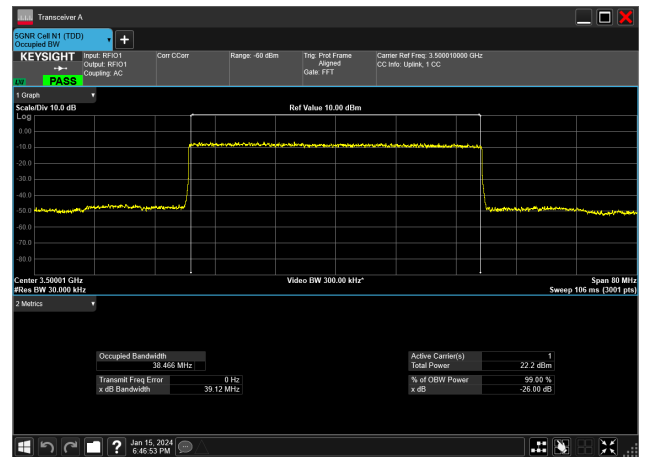

40MHz_15kHz_3500MHz_DFT-s-OFDM 64 QAM_RB216@0
38.466 MHz