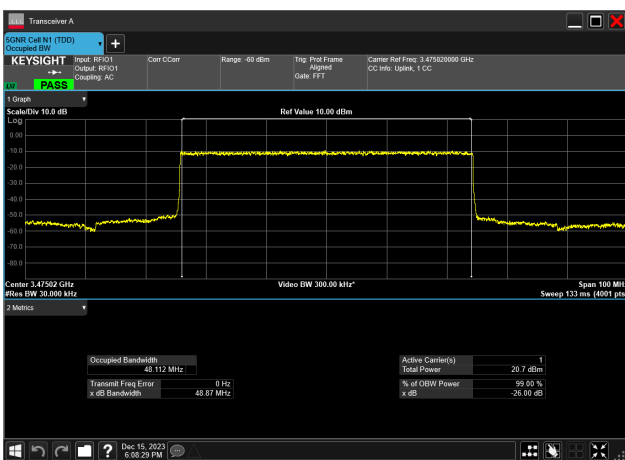

50MHz_15kHz_3475MHz_DFT-s-OFDM PI/2 BPSK_RB270@
48.112 MHz