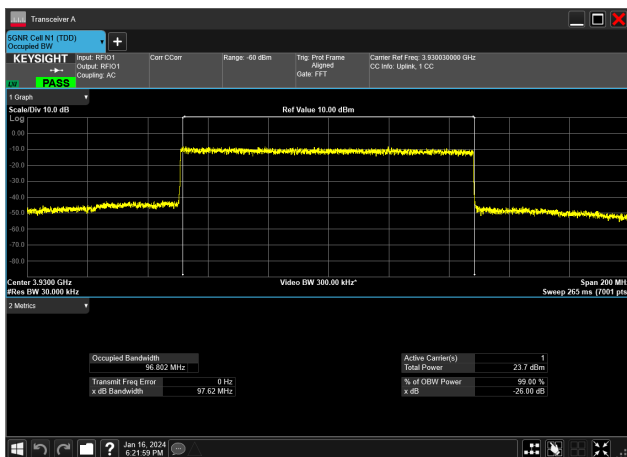

100MHz_30kHz_3930MHz_DFT-s-OFDM QPSK_RB270@0
96.802 MHz