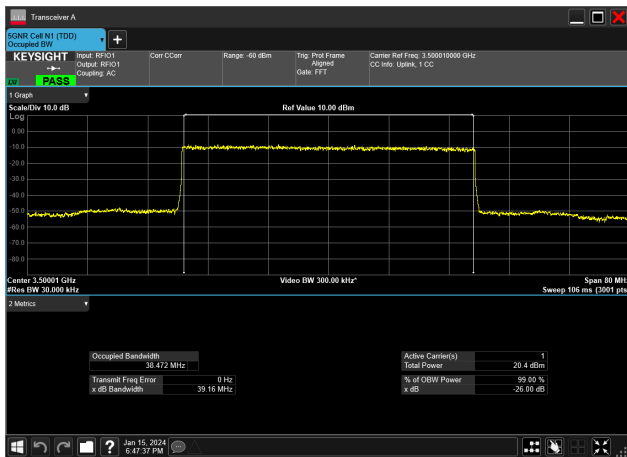

40MHz_15kHz_3500MHz_DFT-s-OFDM 256 QAM_RB216@0
38.472 MHz