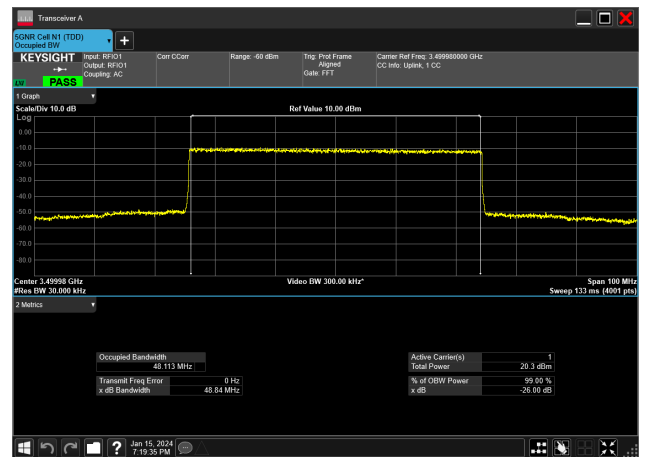

50MHz_15kHz_3500MHz_DFT-s-OFDM 256 QAM_RB270@0
48.113 MHz