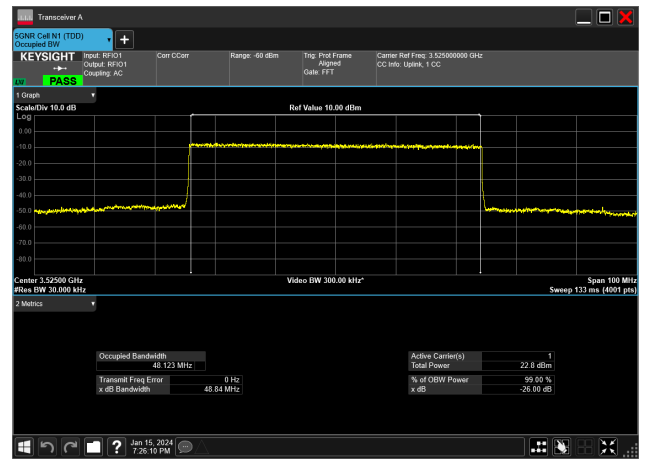

50MHz_15kHz_3525MHz_DFT-s-OFDM 16 QAM_RB270@0
48.123 MHz