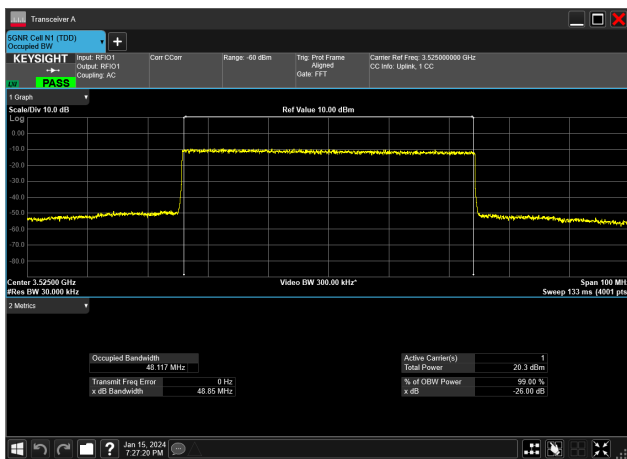

50MHz_15kHz_3525MHz_DFT-s-OFDM 256 QAM_RB270@0
48.117 MHz