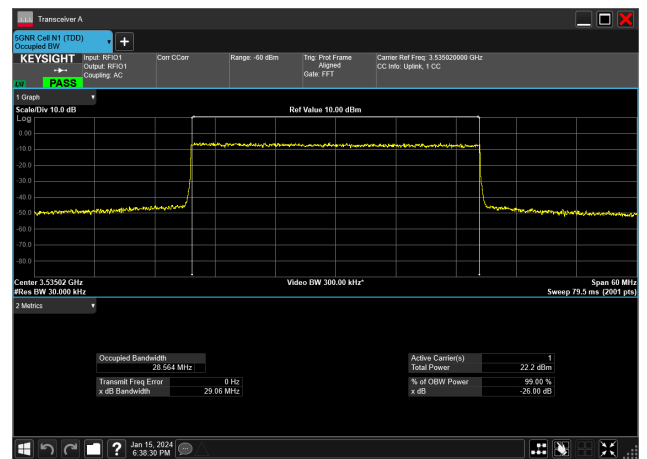

30MHz_15kHz_3535MHz_CP-OFDM QPSK_RB160@
28.526 MHz

30MHz_15kHz_3535MHz_DFT-s-OFDM 16 QAM_RB160@
28.526 MHz

30MHz_15kHz_3535MHz_DFT-s-OFDM 256 QAM_RB160@
28.511 MHz

30MHz_15kHz_3535MHz_DFT-s-OFDM 64 QAM_RB160@
28.564 MHz