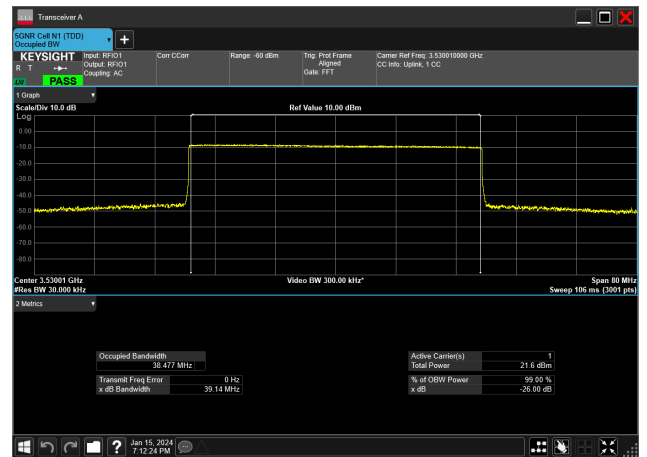

40MHz_15kHz_3530MHz_CP-OFDM 16 QAM_RB216@0
38.513 MHz

40MHz_15kHz_3530MHz_CP-OFDM 256 QAM_RB216@0
38.479 MHz

40MHz_15kHz_3530MHz_CP-OFDM 64 QAM_RB216@0
38.479 MHz

40MHz_15kHz_3530MHz_CP-OFDM QPSK_RB216@0
38.477 MHz