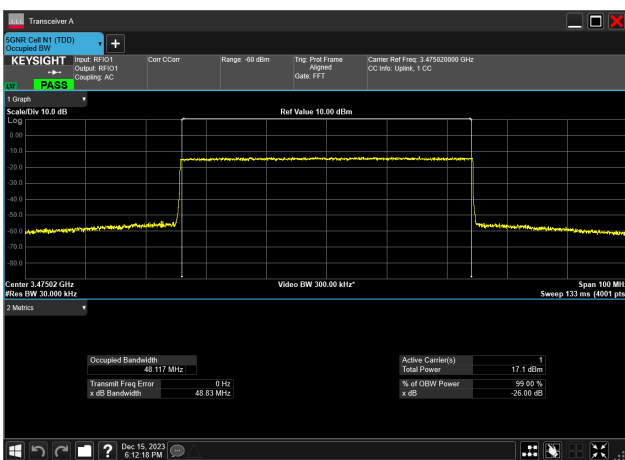

50MHz_15kHz_3475MHz_CP-OFDM 256 QAM_RB270@
48.117 MHz