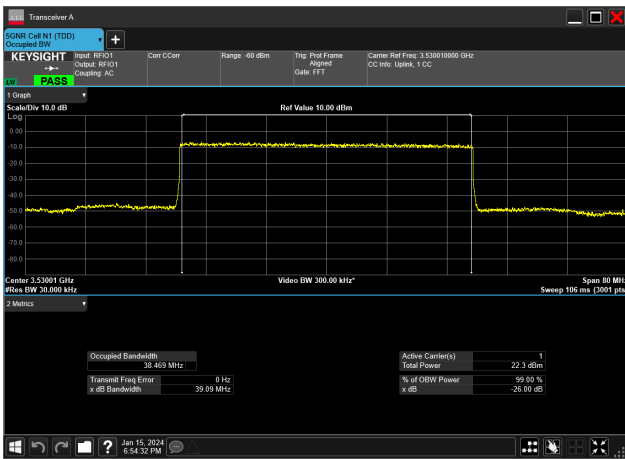

40MHz_15kHz_3530MHz_DFT-s-OFDM 64 QAM_RB216@
38.469 MHz