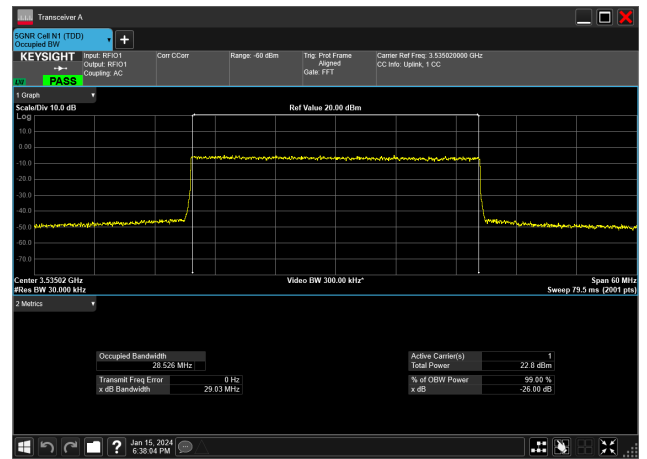

30MHz_15kHz_3535MHz_CP-OFDM QPSK_RB160@
28.526 MHz

30MHz_15kHz_3535MHz_DFT-s-OFDM 16 QAM_RB160@
28.526 MHz

30MHz_15kHz_3535MHz_DFT-s-OFDM 256 QAM_RB160@
28.511 MHz

30MHz_15kHz_3535MHz_DFT-s-OFDM 64 QAM_RB160@
28.564 MHz