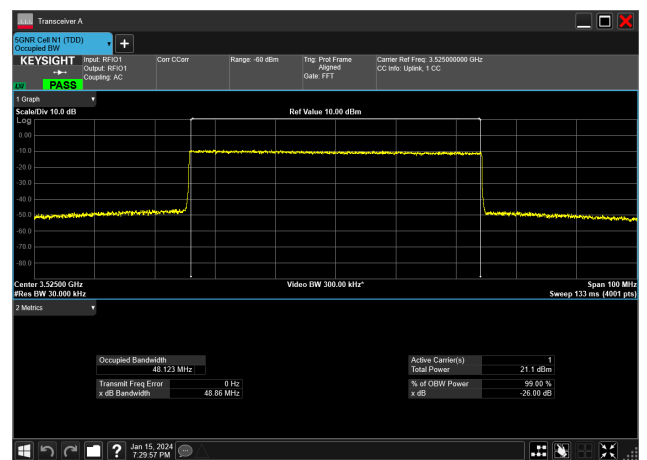

50MHz_15kHz_3500MHz_DFT-s-OFDM QPSK_RB270@0
48.156 MHz

50MHz_15kHz_3525MHz_CP-OFDM 16 QAM_RB270@0
48.122 MHz

50MHz_15kHz_3525MHz_CP-OFDM 256 QAM_RB270@0
48.162 MHz

50MHz_15kHz_3525MHz_CP-OFDM 64 QAM_RB270@0
48.123 MHz