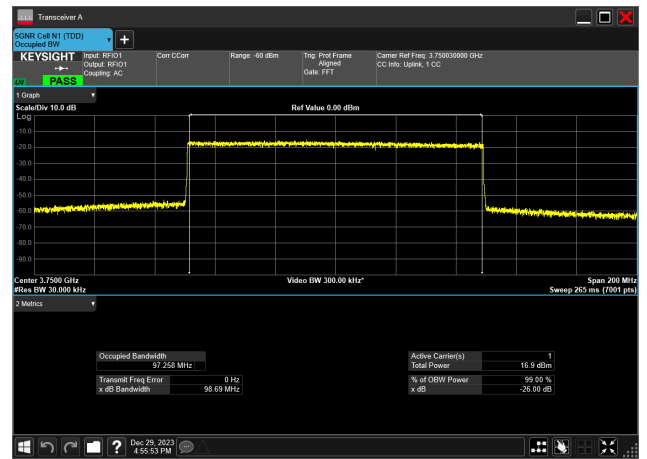

50MHz_15kHz_3525MHz_DFT-s-OFDM PI/2 BPSK_RB270@0
48.154 MHz

50MHz_15kHz_3525MHz_DFT-s-OFDM QPSK_RB270@0
48.152 MHz

n77_2

100MHz_30kHz_3750MHz_CP-OFDM 16 QAM_RB273@
97.321 MHz

100MHz_30kHz_3750MHz_CP-OFDM 256 QAM_RB273@
97.258 MHz