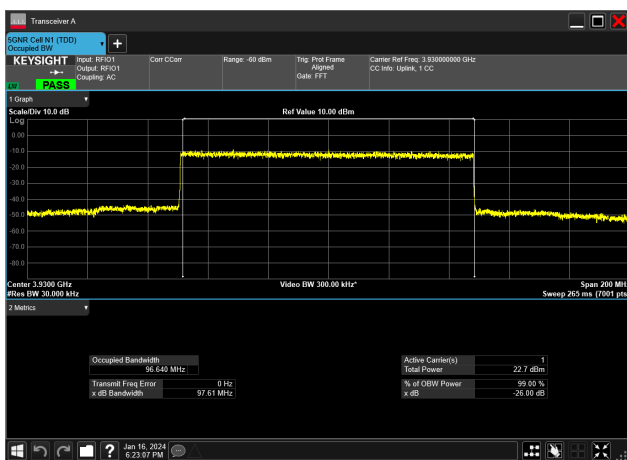

100MHz_30kHz_3930MHz_DFT-s-OFDM 16 QAM_RB270@0
96.640 MHz