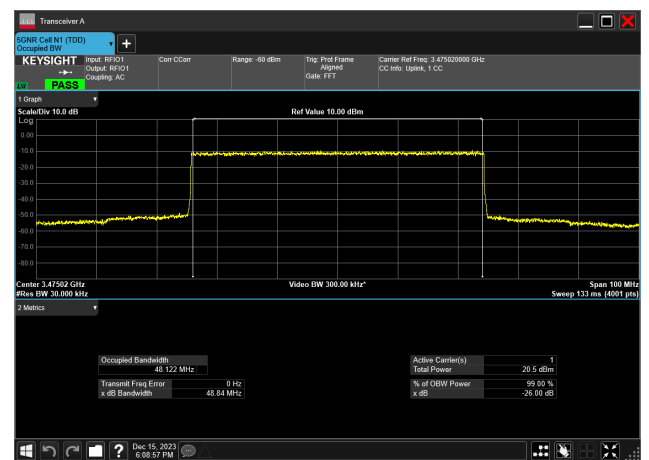

50MHz_15kHz_3475MHz_DFT-s-OFDM QPSK_RB270@
48.122 MHz