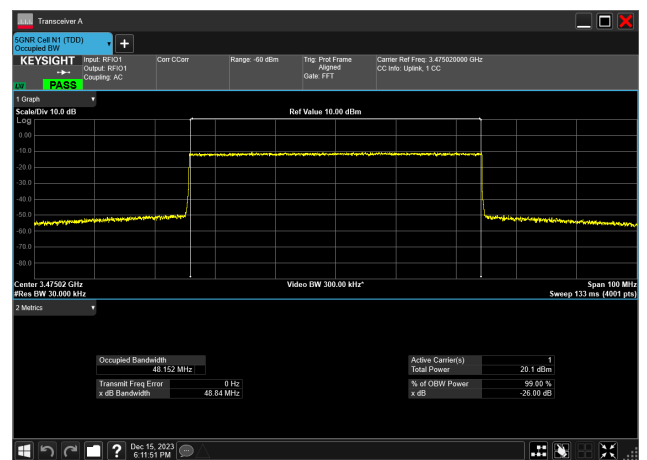

50MHz_15kHz_3475MHz_CP-OFDM 64 QAM_RB270@
48.152 MHz