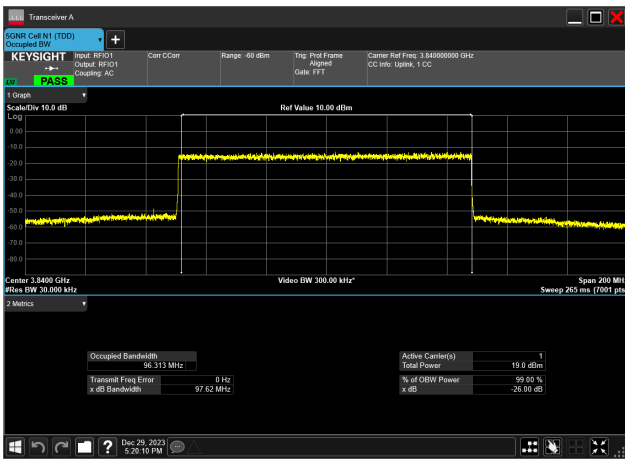

100MHz_30kHz_3840MHz_DFT-s-OFDM 256 QAM_RB270@
96.313 MHz