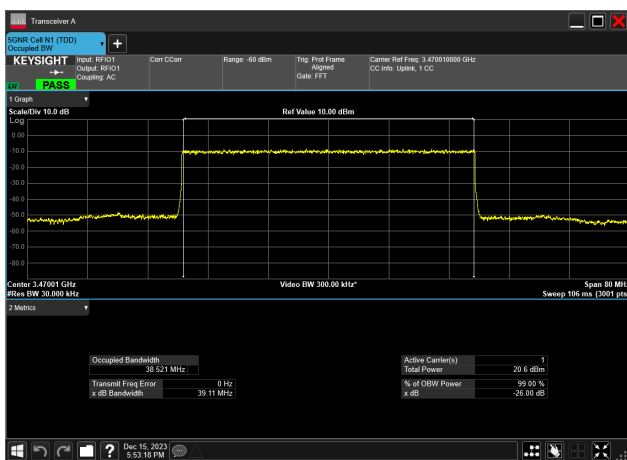

40MHz_15kHz_3470MHz_DFT-s-OFDM 16 QAM_RB216@
38.521 MHz