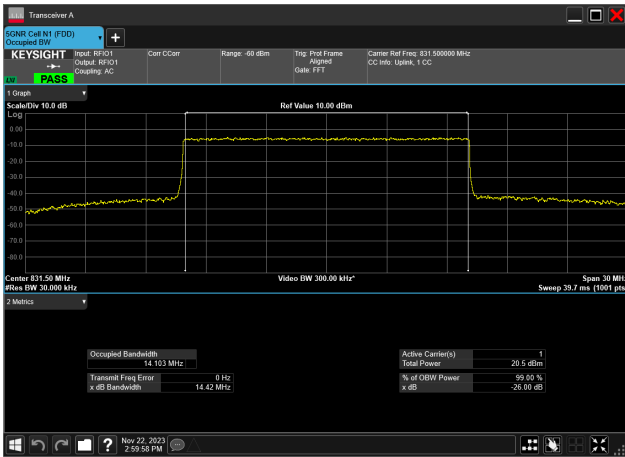

15MHz_15kHz_831.5MHz_DFT-s-OFDM 64 QAM_RB75@0
13.988 MHz

15MHz_15kHz_831.5MHz_DFT-s-OFDM 256 QAM_RB75@0
13.947 MHz

15MHz_15kHz_831.5MHz_CP-OFDM QPSK_RB79@0
14.106 MHz

15MHz_15kHz_831.5MHz_CP-OFDM 16 QAM_RB79@0
14.103 MHz