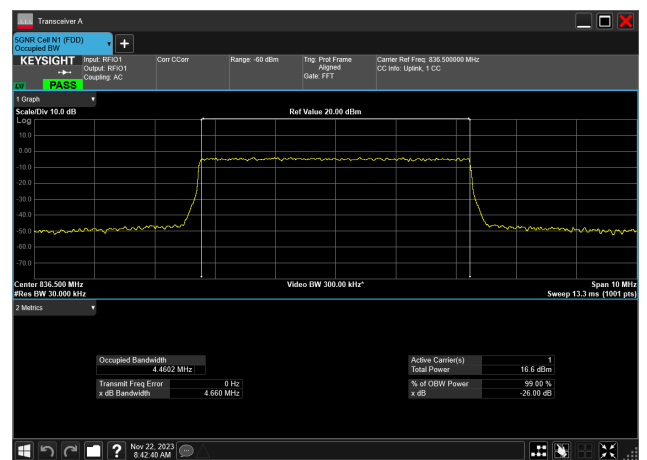

5MHz_15kHz_836.5MHz_CP-OFDM 256 QAM_RB25@0
4.460 MHz