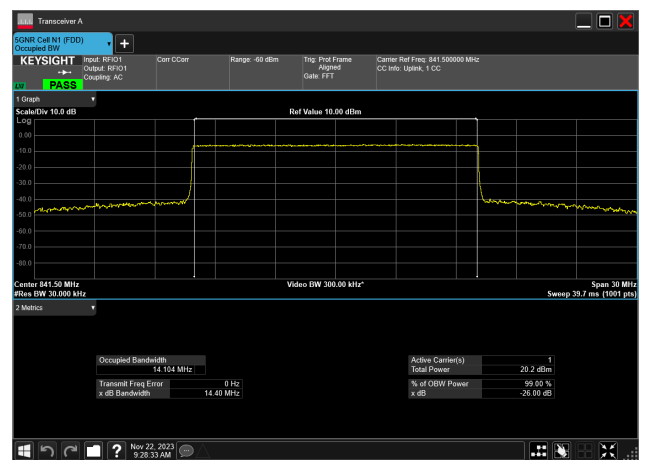

15MHz_15kHz_841.5MHz_CP-OFDM QPSK_RB79@0
14.104 MHz