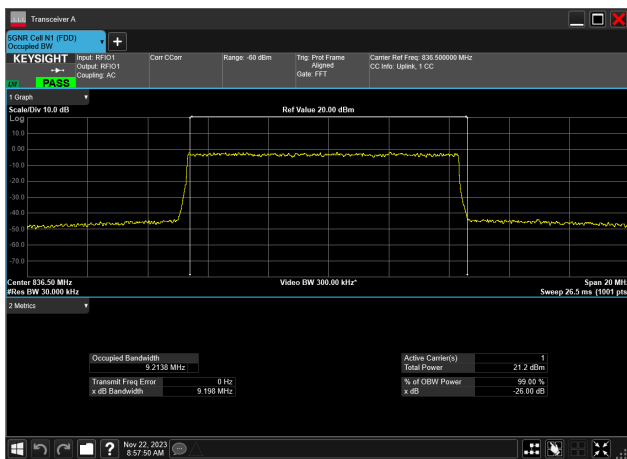

10MHz_15kHz_836.5MHz_DFT-s-OFDM 16 QAM_RB50@0
9.214 MHz