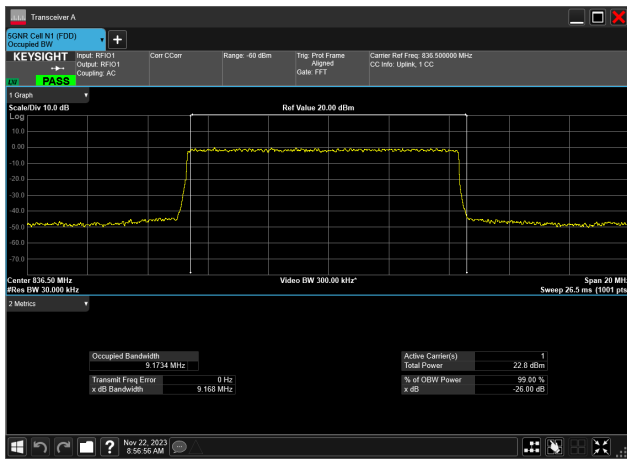

10MHz_15kHz_829MHz_CP-OFDM QPSK_RB52@0
9.282 MHz

10MHz_15kHz_829MHz_CP-OFDM 16 QAM_RB52@0
9.281 MHz

10MHz_15kHz_829MHz_CP-OFDM 64 QAM_RB52@0
9.285 MHz

10MHz_15kHz_829MHz_CP-OFDM 256 QAM_RB52@0
9.260 MHz

10MHz_15kHz_836.5MHz_DFT-s-OFDM PI/2 BPSK_RB50@0
9.173 MHz