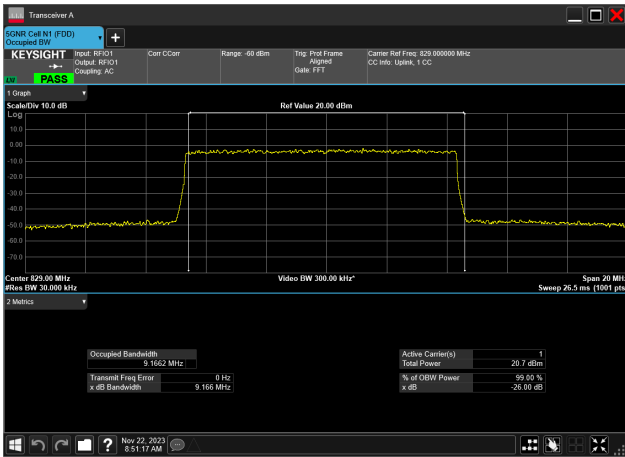

10MHz_15kHz_829MHz_DFT-s-OFDM 64 QAM_RB50@0
9.166 MHz