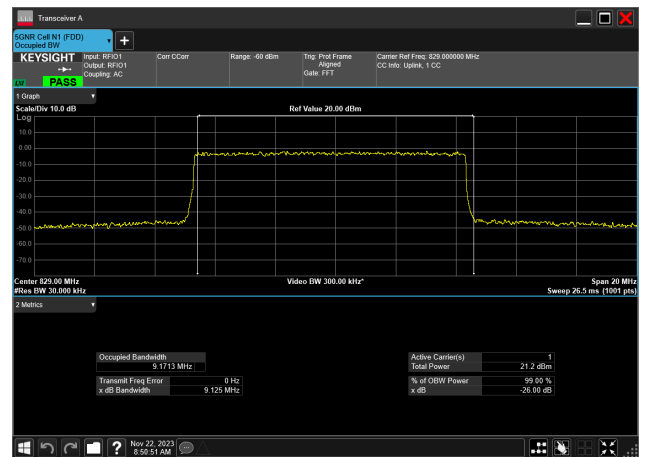

10MHz_15kHz_829MHz_DFT-s-OFDM 16 QAM_RB50@
9.171 MHz