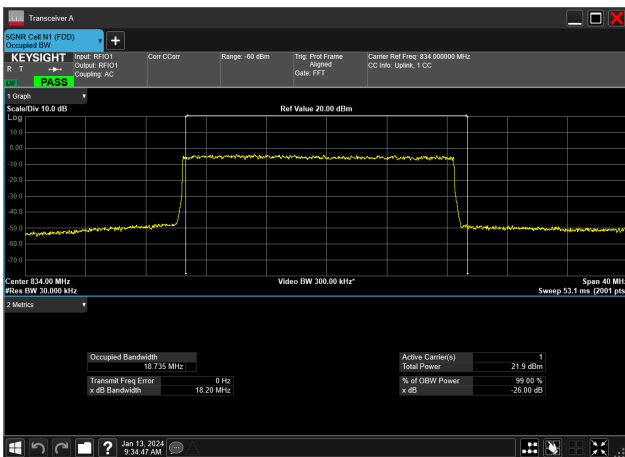

20MHz_15kHz_834MHz_DFT-s-OFDM QPSK_RB100@0
18.735 MHz