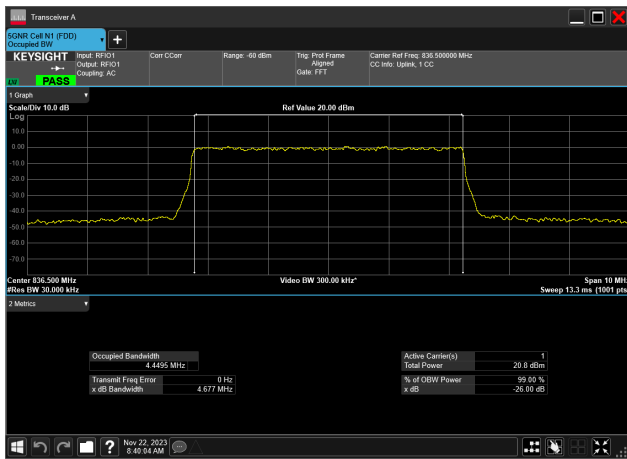

5MHz_15kHz_836.5MHz_DFT-s-OFDM 64 QAM_RB25@0
4.450 MHz