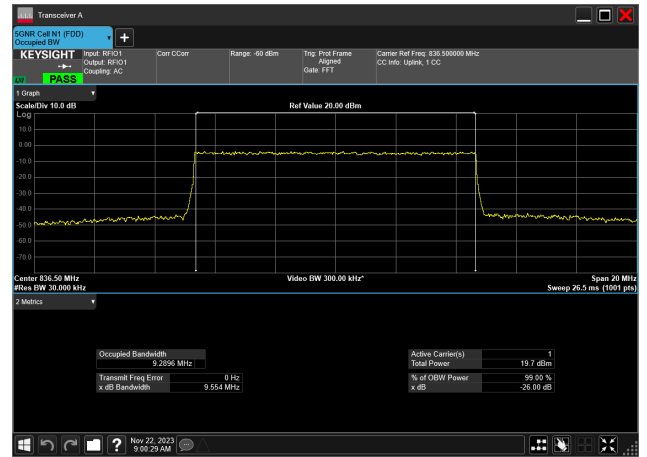

10MHz_15kHz_836.5MHz_CP-OFDM 64 QAM_RB52@0
9.290 MHz