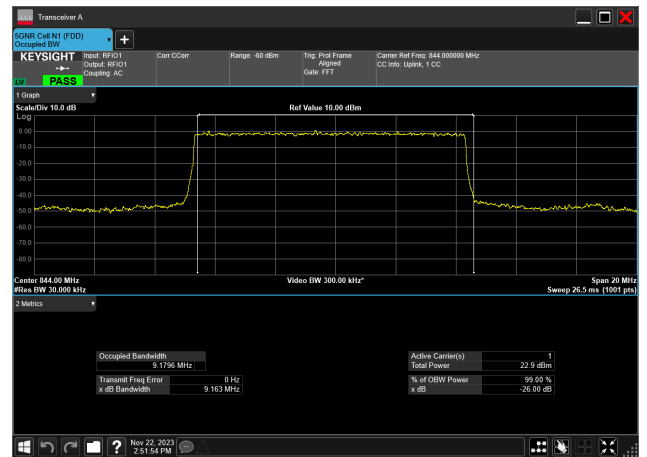

10MHz_15kHz_844MHz_DFT-s-OFDM PI/2 BPSK_RB50@0
9.180 MHz