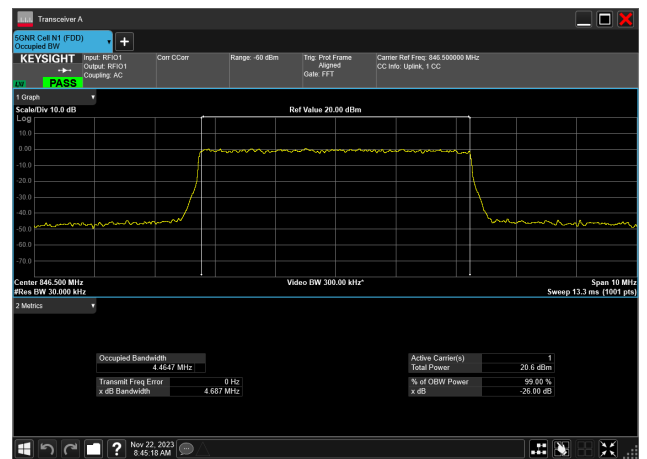

5MHz_15kHz_846.5MHz_DFT-s-OFDM 64 QAM_RB25@0
4.465 MHz