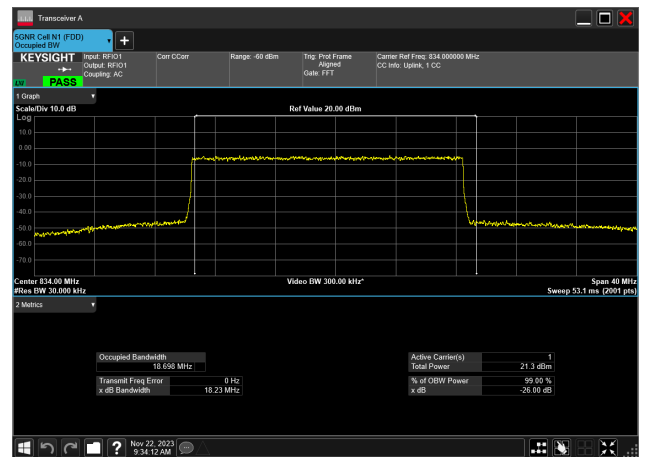

20MHz_15kHz_834MHz_DFT-s-OFDM 16 QAM_RB100@0
18.698 MHz