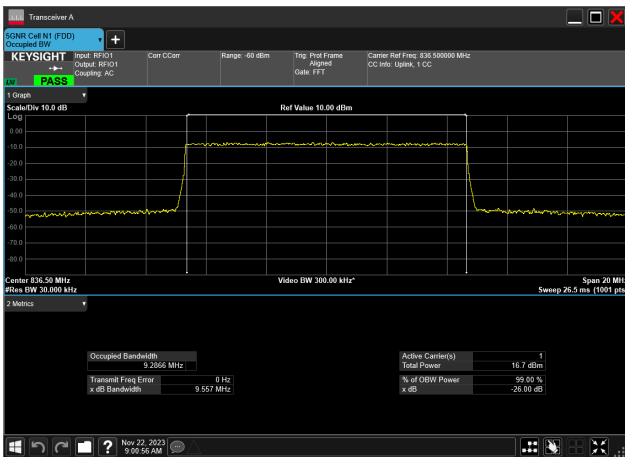

10MHz_15kHz_836.5MHz_CP-OFDM QPSK_RB52@0
9.284 MHz

10MHz_15kHz_836.5MHz_CP-OFDM 16 QAM_RB52@0
9.281 MHz

10MHz_15kHz_836.5MHz_CP-OFDM 64 QAM_RB52@0
9.290 MHz

10MHz_15kHz_836.5MHz_CP-OFDM 256 QAM_RB52@0
9.287 MHz