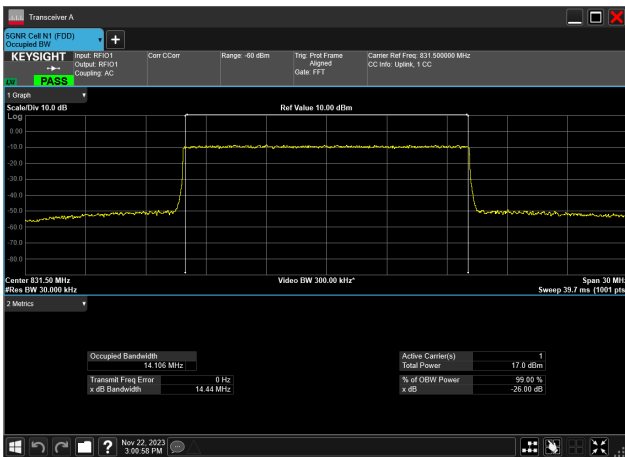

15MHz_15kHz_831.5MHz_CP-OFDM 256 QAM_RB79@0
14.106 MHz