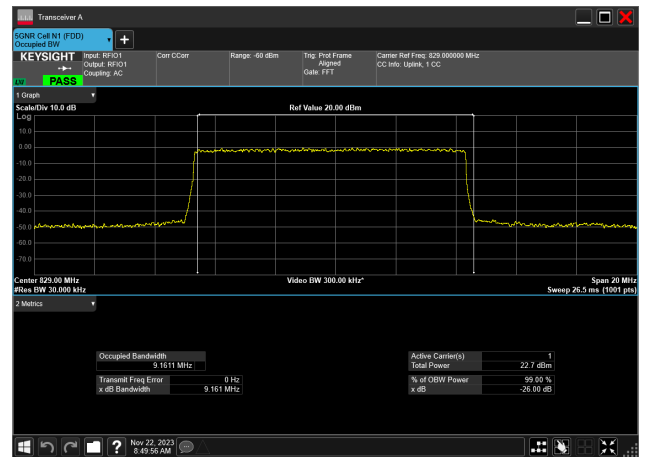

5MHz_15kHz_846.5MHz_CP-OFDM 16 QAM_RB25@
4.465 MHz

5MHz_15kHz_846.5MHz_CP-OFDM 64 QAM_RB25@
4.465 MHz

5MHz_15kHz_846.5MHz_CP-OFDM 256 QAM_RB25@
4.465 MHz

10MHz_15kHz_829MHz_DFT-s-OFDM PI/2 BPSK_RB50@
9.161 MHz