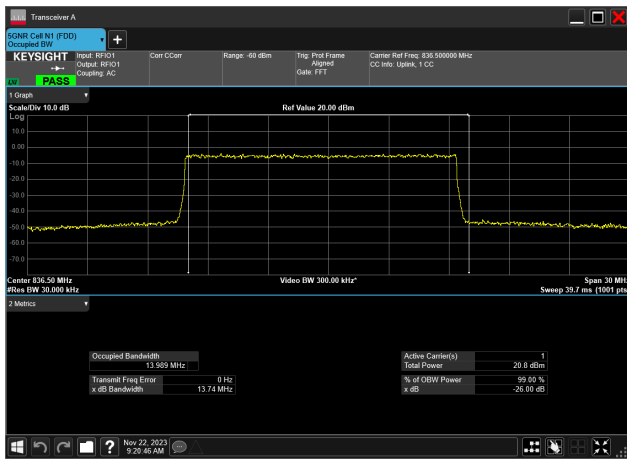

15MHz_15kHz_836.5MHz_DFT-s-OFDM 64 QAM_RB75@
13.989 MHz