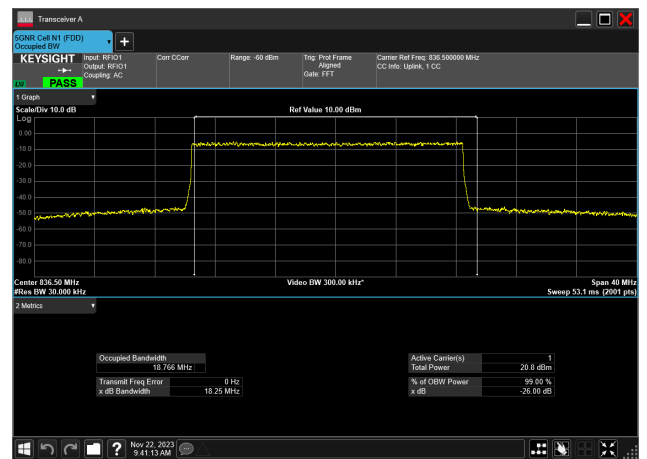

20MHz_15kHz_836.5MHz_DFT-s-OFDM 64 QAM_RB100@0
18.766 MHz