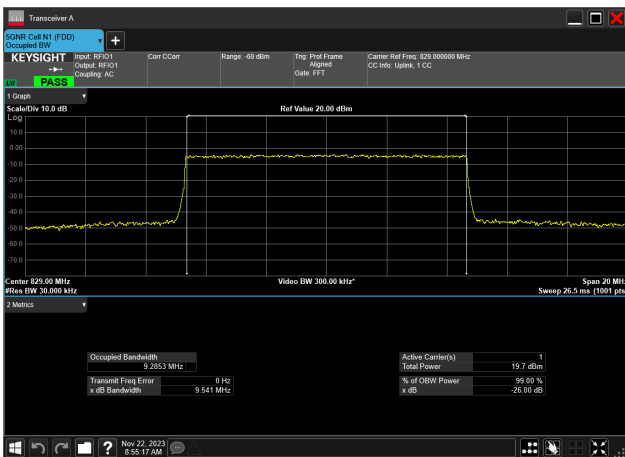

10MHz_15kHz_829MHz_CP-OFDM 64 QAM_RB52@0
9.285 MHz