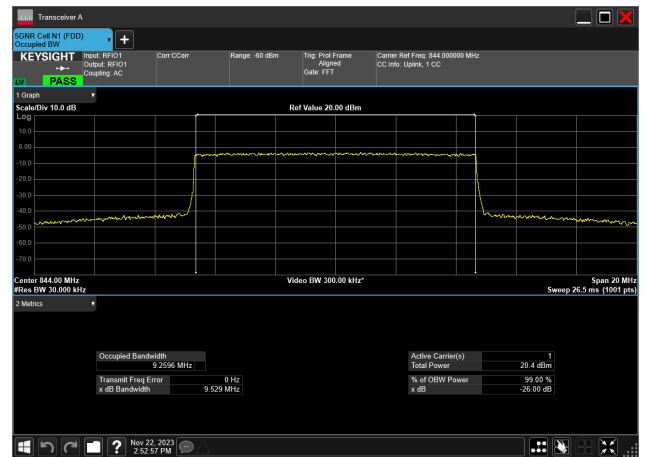

10MHz_15kHz_844MHz_CP-OFDM 16 QAM_RB52@0
9.260 MHz