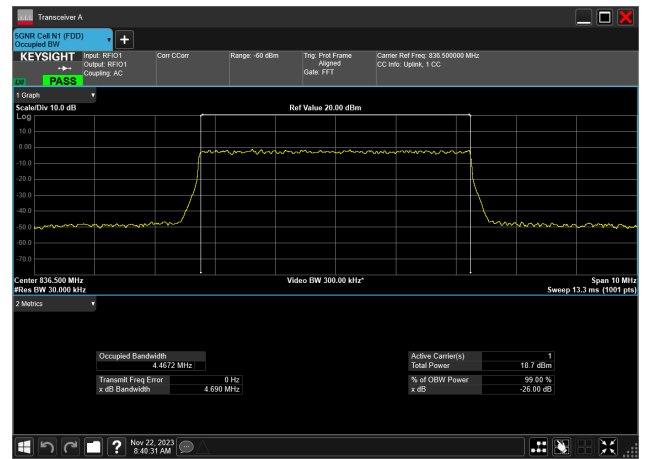

5MHz_15kHz_836.5MHz_DFT-s-OFDM 256 QAM_RB25@0
4.467 MHz