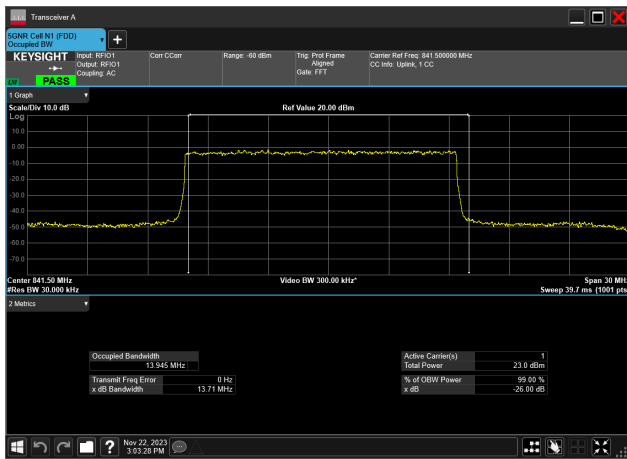

15MHz_15kHz_836.5MHz_CP-OFDM 16 QAM_RB79@
14.115 MHz

15MHz_15kHz_836.5MHz_CP-OFDM 64 QAM_RB79@
14.100 MHz

15MHz_15kHz_836.5MHz_CP-OFDM 256 QAM_RB79@
14.106 MHz

15MHz_15kHz_841.5MHz_DFT-s-OFDM PI/2 BPSK_RB75@0
13.945 MHz