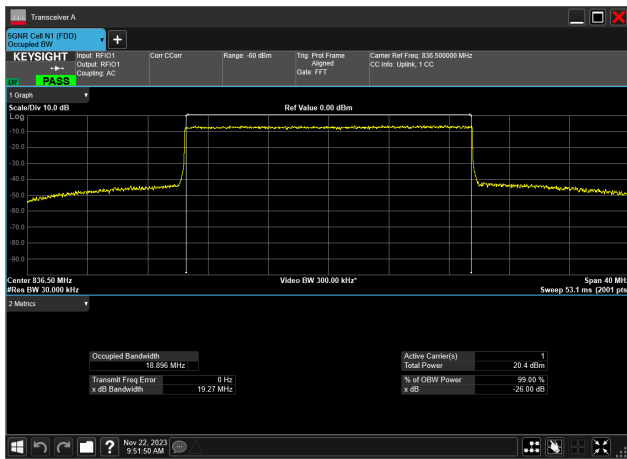

20MHz_15kHz_836.5MHz_DFT-s-OFDM 64 QAM_RB100@0
18.766 MHz

20MHz_15kHz_836.5MHz_DFT-s-OFDM 256 QAM_RB100@0
18.733 MHz

20MHz_15kHz_836.5MHz_CP-OFDM QPSK_RB106@0
18.898 MHz

20MHz_15kHz_836.5MHz_CP-OFDM 16 QAM_RB106@0
18.896 MHz