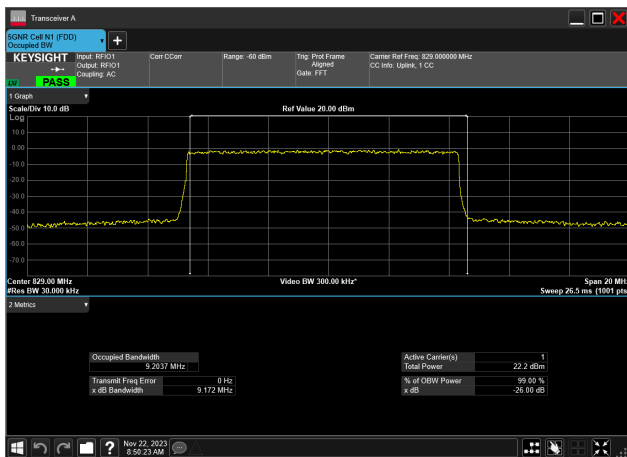

10MHz_15kHz_829MHz_DFT-s-OFDM QPSK_RB50@
9.204 MHz