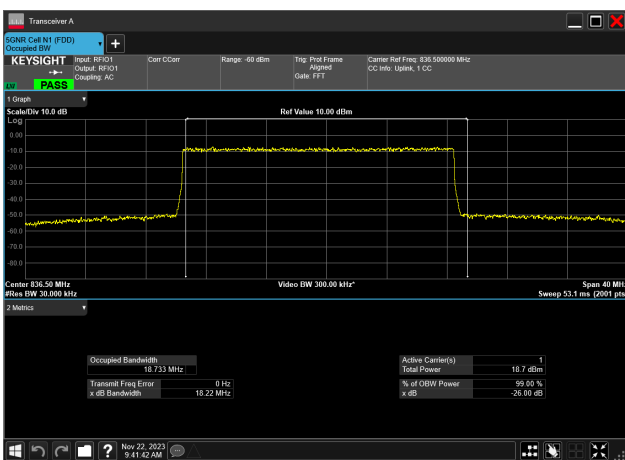

20MHz_15kHz_836.5MHz_DFT-s-OFDM 256 QAM_RB100@0
18.733 MHz