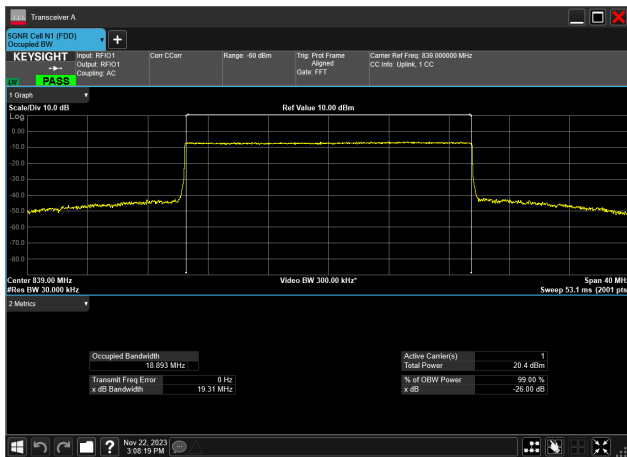

20MHz_15kHz_839MHz_DFT-s-OFDM 16 QAM_RB100@0
18.727 MHz

20MHz_15kHz_839MHz_DFT-s-OFDM 64 QAM_RB100@0
18.731 MHz

20MHz_15kHz_839MHz_DFT-s-OFDM 256 QAM_RB100@0
18.774 MHz

20MHz_15kHz_839MHz_CP-OFDM QPSK_RB106@0
18.893 MHz