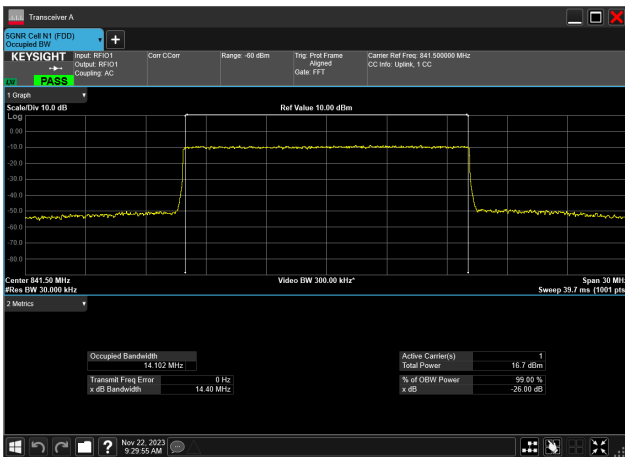

15MHz_15kHz_841.5MHz_CP-OFDM QPSK_RB79@0
14.104 MHz

15MHz_15kHz_841.5MHz_CP-OFDM 16 QAM_RB79@0
14.105 MHz

15MHz_15kHz_841.5MHz_CP-OFDM 64 QAM_RB79@0
14.065 MHz

15MHz_15kHz_841.5MHz_CP-OFDM 256 QAM_RB79@0
14.102 MHz