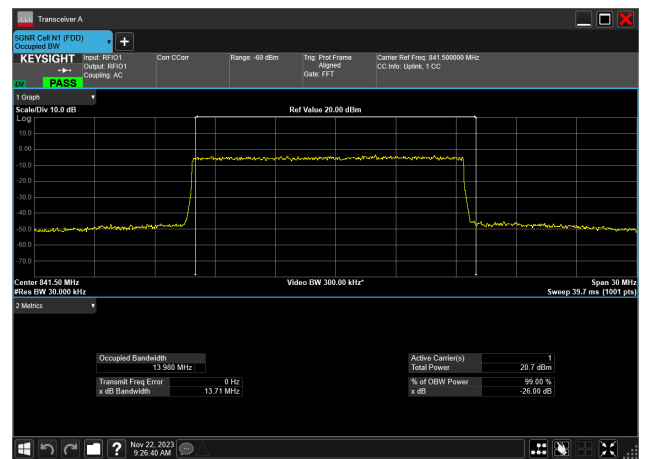

15MHz_15kHz_841.5MHz_DFT-s-OFDM 64 QAM_RB75@0
13.980 MHz