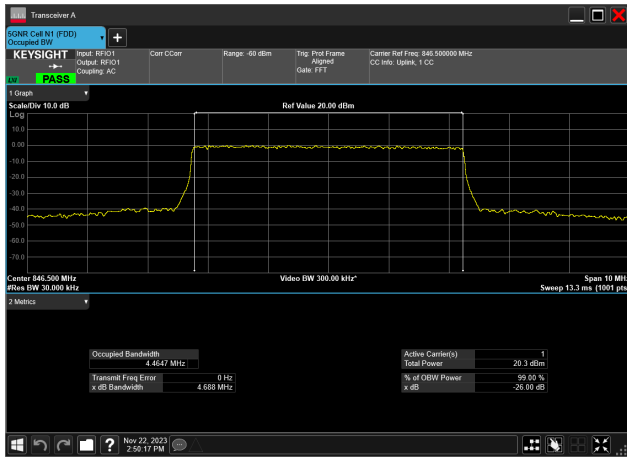

5MHz_15kHz_846.5MHz_CP-OFDM 16 QAM_RB25@
4.465 MHz