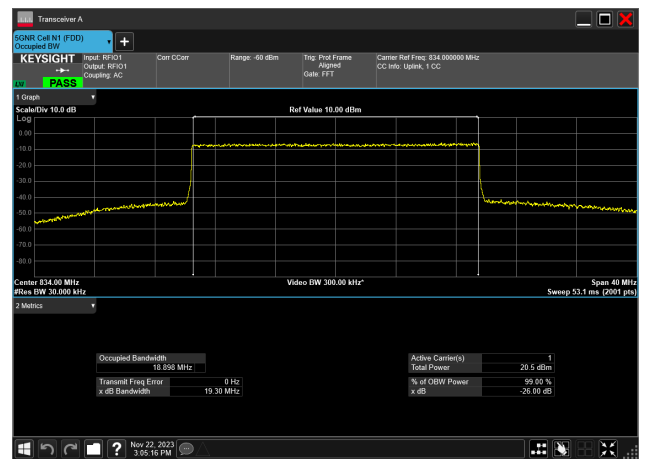

20MHz_15kHz_834MHz_CP-OFDM 16 QAM_RB106@0
18.898 MHz