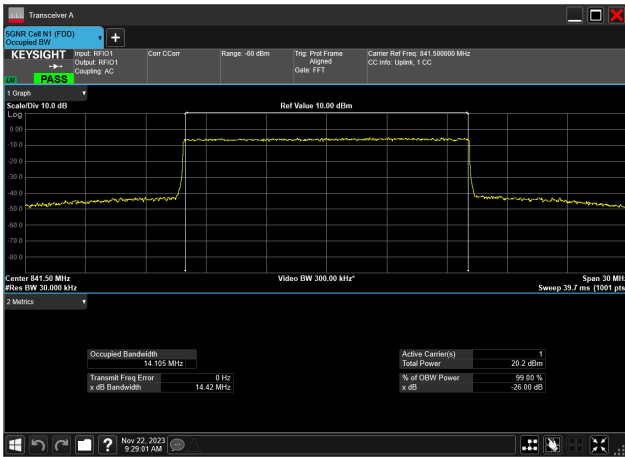

15MHz_15kHz_841.5MHz_CP-OFDM 16 QAM_RB79@0
14.105 MHz