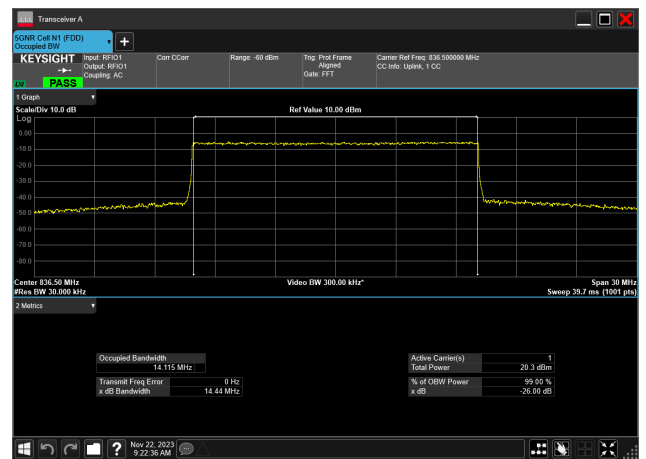

15MHz_15kHz_836.5MHz_CP-OFDM 16 QAM_RB79@
14.115 MHz