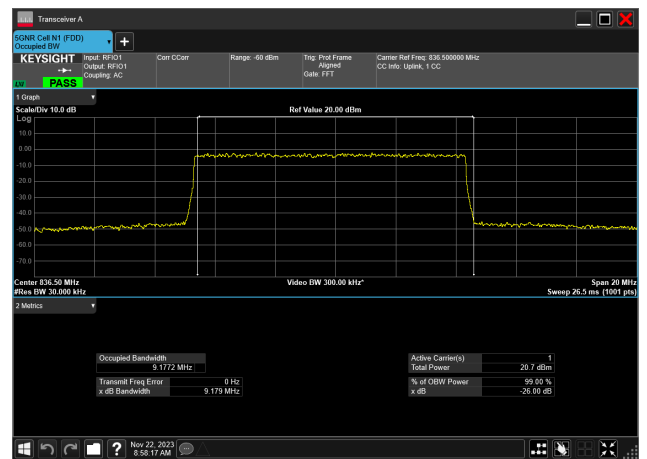

10MHz_15kHz_836.5MHz_DFT-s-OFDM 64 QAM_RB50@0
9.177 MHz