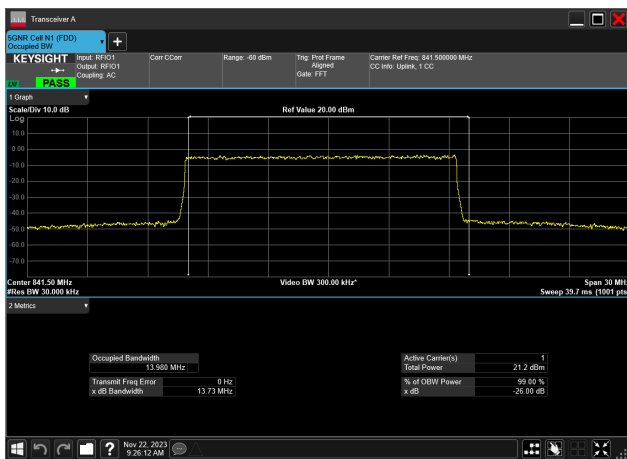

15MHz_15kHz_841.5MHz_DFT-s-OFDM 16 QAM_RB75@0
13.980 MHz