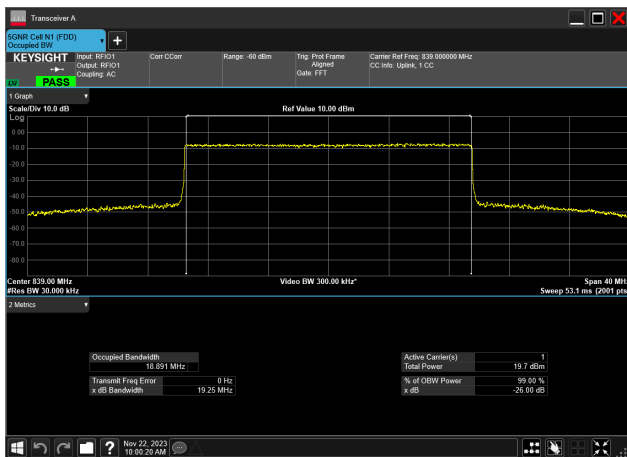

20MHz_15kHz_839MHz_CP-OFDM 64 QAM_RB106@0
18.891 MHz