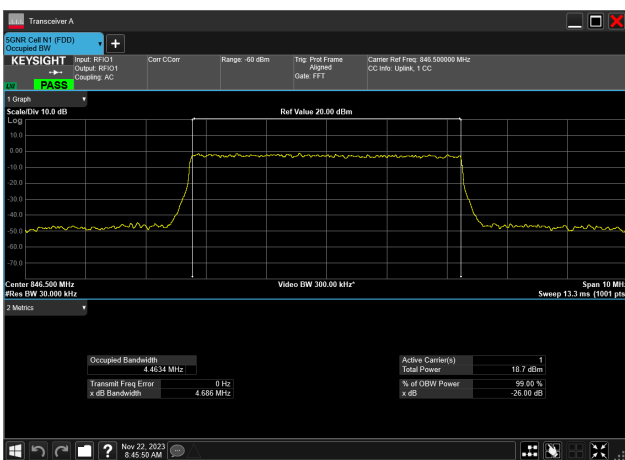

5MHz_15kHz_846.5MHz_DFT-s-OFDM 256 QAM_RB25@0
4.463 MHz