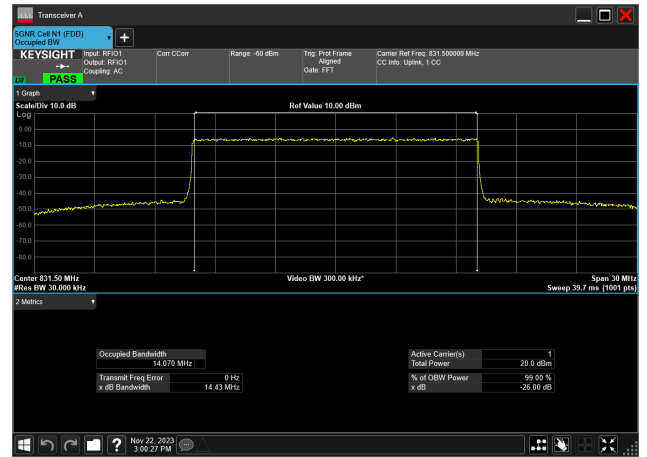

15MHz_15kHz_831.5MHz_CP-OFDM 64 QAM_RB79@0
14.070 MHz