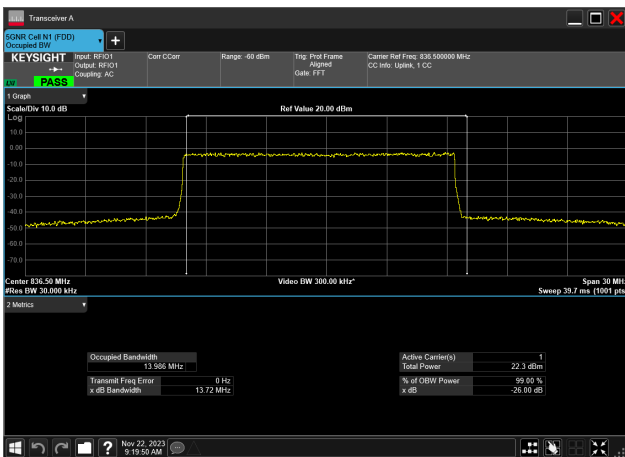

15MHz_15kHz_831.5MHz_CP-OFDM 64 QAM_RB79@0
14.070 MHz

15MHz_15kHz_831.5MHz_CP-OFDM 256 QAM_RB79@0
14.106 MHz

15MHz_15kHz_836.5MHz_DFT-s-OFDM PI/2 BPSK_RB75@0
13.985 MHz

15MHz_15kHz_836.5MHz_DFT-s-OFDM QPSK_RB75@0
13.986 MHz