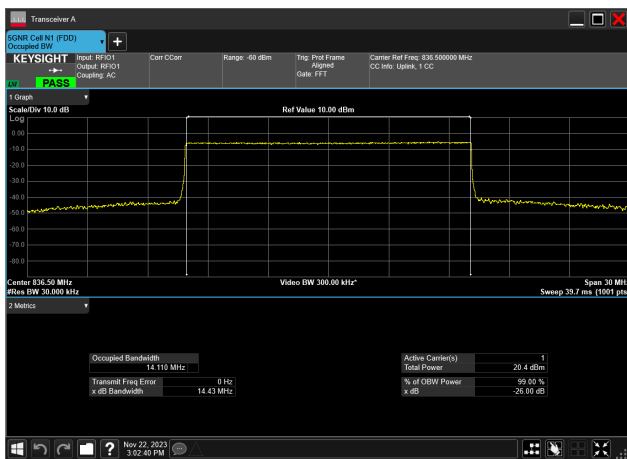

15MHz_15kHz_836.5MHz_DFT-s-OFDM 16 QAM_RB75@0
13.987 MHz

15MHz_15kHz_836.5MHz_DFT-s-OFDM 64 QAM_RB75@
13.989 MHz

15MHz_15kHz_836.5MHz_DFT-s-OFDM 256 QAM_RB75@
13.995 MHz

15MHz_15kHz_836.5MHz_CP-OFDM QPSK_RB79@
14.110 MHz