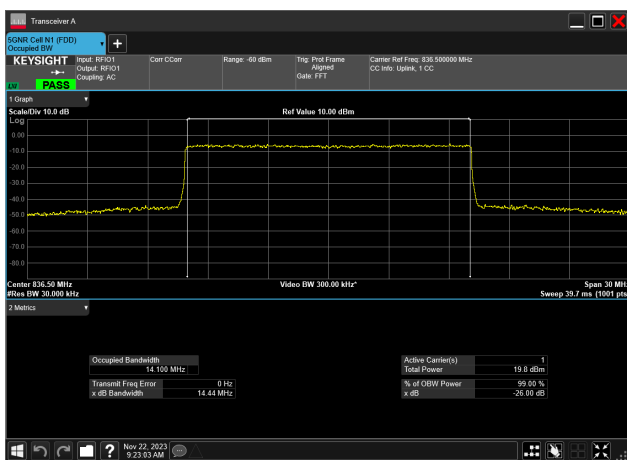

15MHz_15kHz_836.5MHz_CP-OFDM 64 QAM_RB79@
14.100 MHz