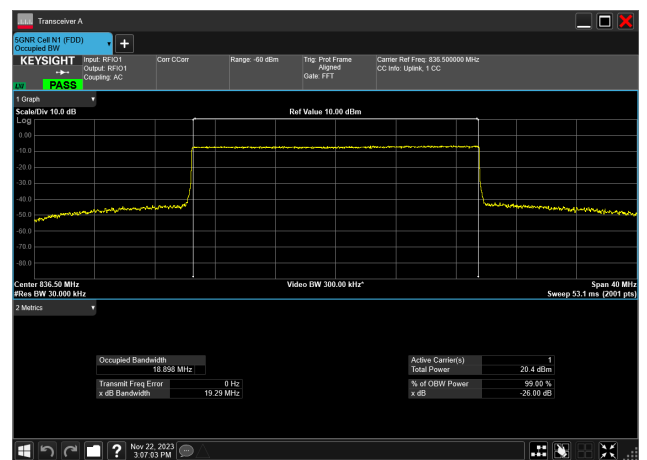

20MHz_15kHz_836.5MHz_CP-OFDM QPSK_RB106@0
18.898 MHz