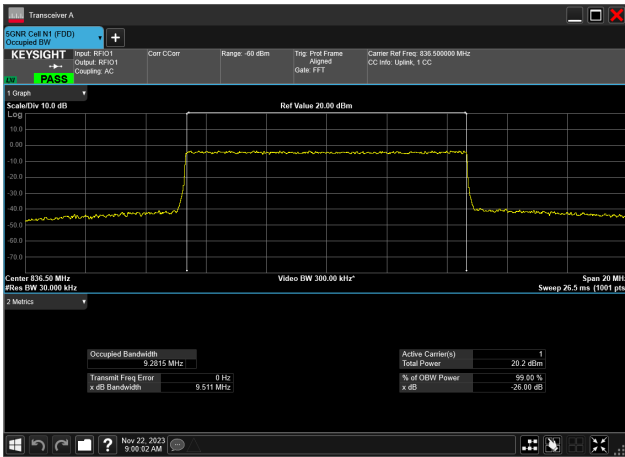

10MHz_15kHz_836.5MHz_CP-OFDM 16 QAM_RB52@0
9.281 MHz