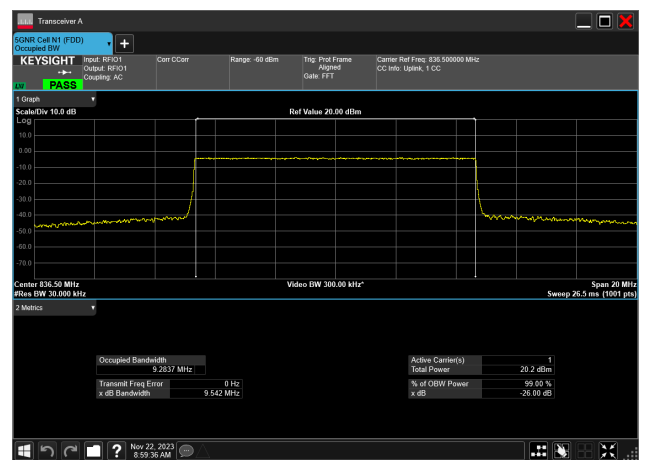

10MHz_15kHz_836.5MHz_CP-OFDM QPSK_RB52@0
9.284 MHz