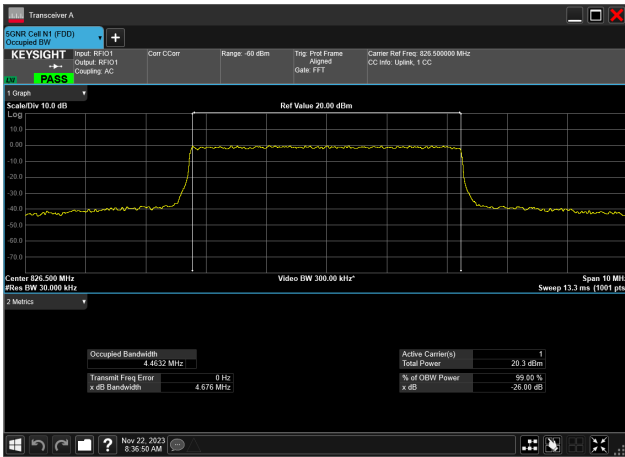

5MHz_15kHz_826.5MHz_CP-OFDM 16 QAM_RB25@0
4.463 MHz