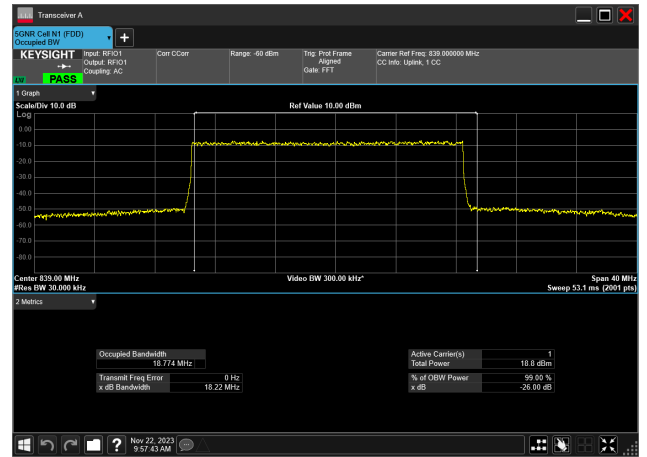

20MHz_15kHz_839MHz_DFT-s-OFDM 256 QAM_RB100@0
18.774 MHz