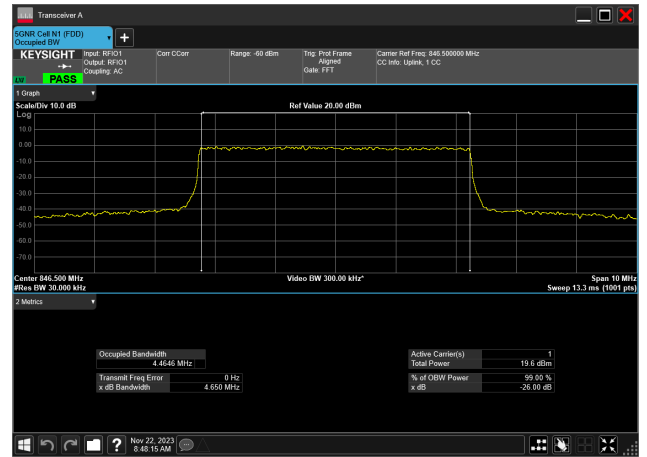

5MHz_15kHz_846.5MHz_CP-OFDM 64 QAM_RB25@
4.465 MHz