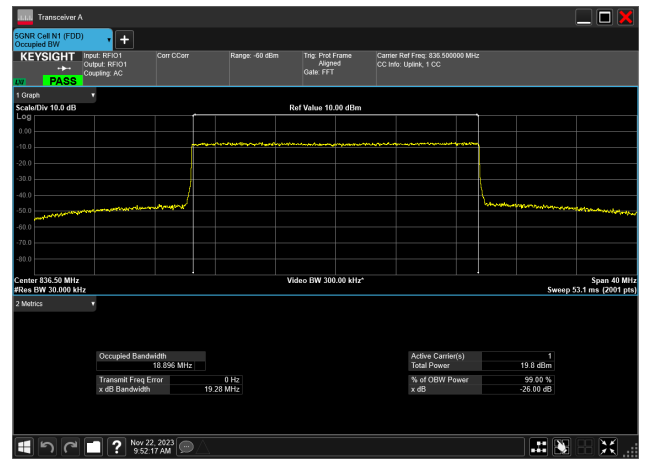

20MHz_15kHz_836.5MHz_CP-OFDM 64 QAM_RB106@0
18.896 MHz