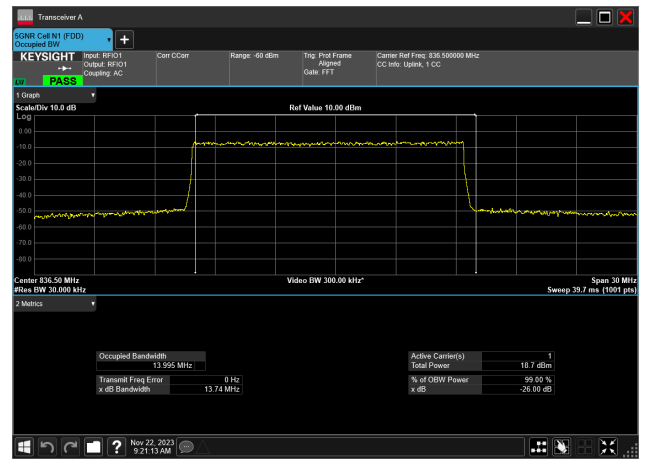

15MHz_15kHz_836.5MHz_DFT-s-OFDM 256 QAM_RB75@
13.995 MHz