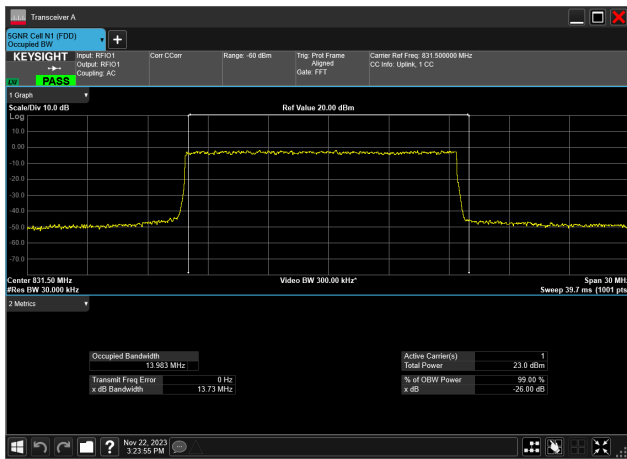

15MHz_15kHz_831.5MHz_DFT-s-OFDM PI/2 BPSK_RB75@0
13.983 MHz