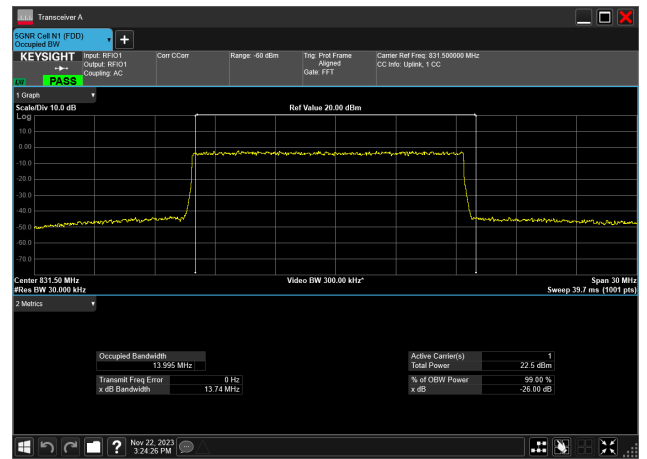

15MHz_15kHz_831.5MHz_DFT-s-OFDM QPSK_RB75@0
13.995 MHz