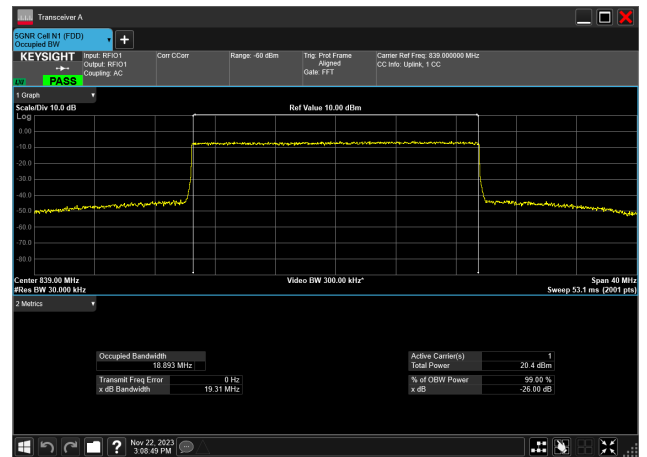

20MHz_15kHz_839MHz_CP-OFDM 16 QAM_RB106@0
18.893 MHz