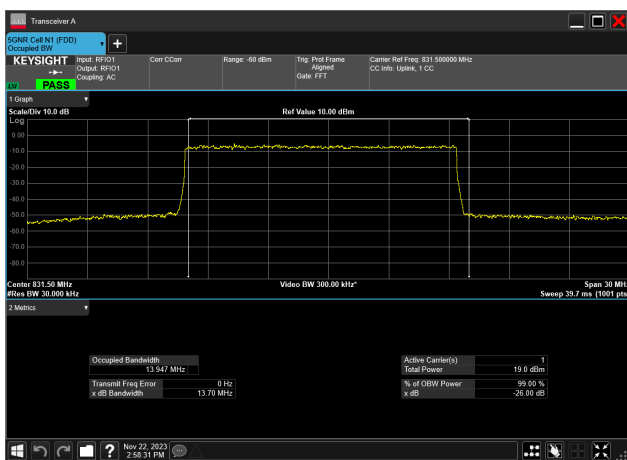

15MHz_15kHz_831.5MHz_DFT-s-OFDM 256 QAM_RB75@0
13.947 MHz