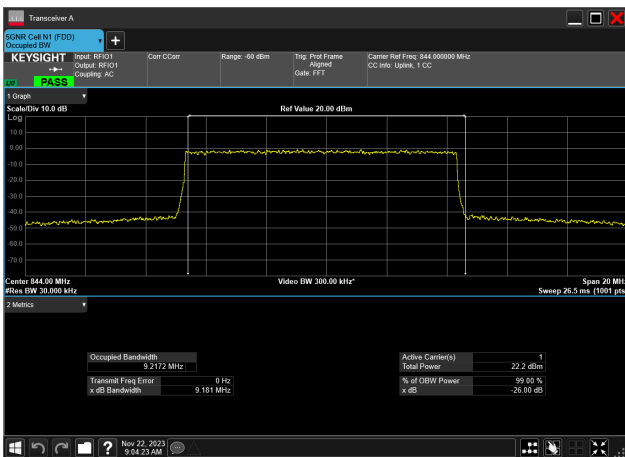

10MHz_15kHz_844MHz_DFT-s-OFDM QPSK_RB50@0
9.217 MHz