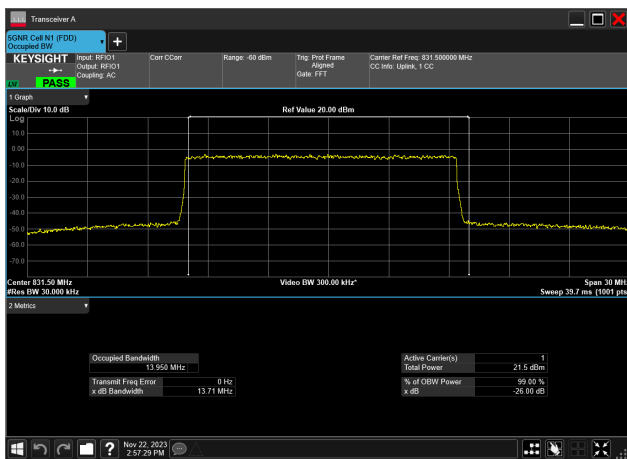

10MHz_15kHz_844MHz_CP-OFDM 256 QAM_RB52@0
9.283 MHz

15MHz_15kHz_831.5MHz_DFT-s-OFDM PI/2 BPSK_RB75@0
13.983 MHz

15MHz_15kHz_831.5MHz_DFT-s-OFDM QPSK_RB75@0
13.995 MHz

15MHz_15kHz_831.5MHz_DFT-s-OFDM 16 QAM_RB75@0
13.950 MHz