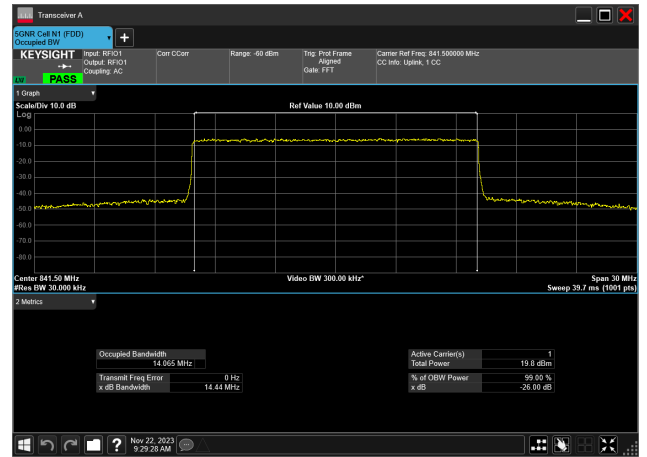

15MHz_15kHz_841.5MHz_CP-OFDM 64 QAM_RB79@0
14.065 MHz