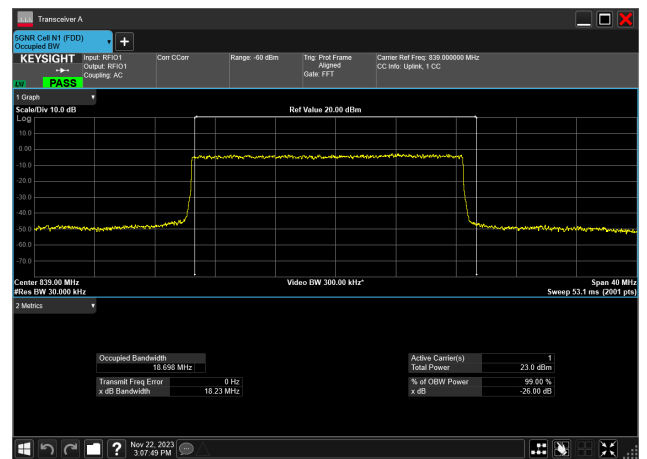

20MHz_15kHz_839MHz_DFT-s-OFDM PI/2 BPSK_RB100@0
18.698 MHz