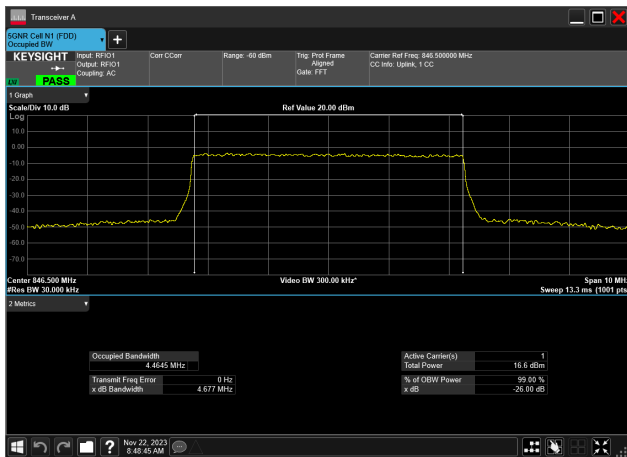

5MHz_15kHz_846.5MHz_CP-OFDM 256 QAM_RB25@
4.465 MHz