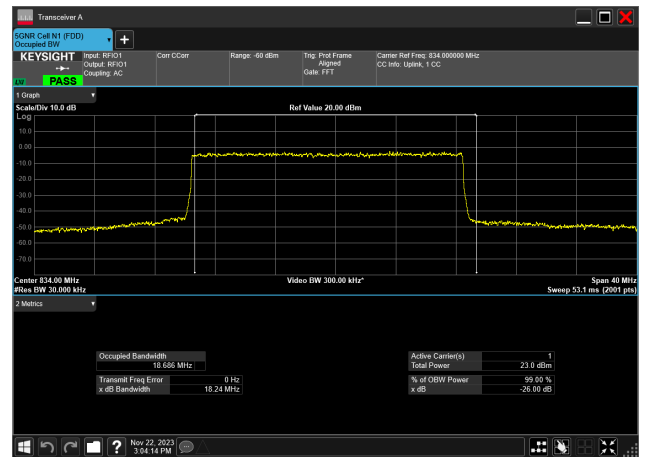

20MHz_15kHz_834MHz_DFT-s-OFDM PI/2 BPSK_RB100@0
18.686 MHz