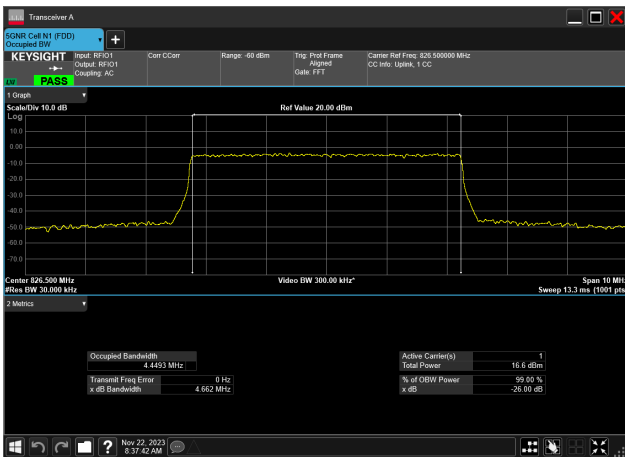

5MHz_15kHz_826.5MHz_CP-OFDM 256 QAM_RB25@0
4.449 MHz