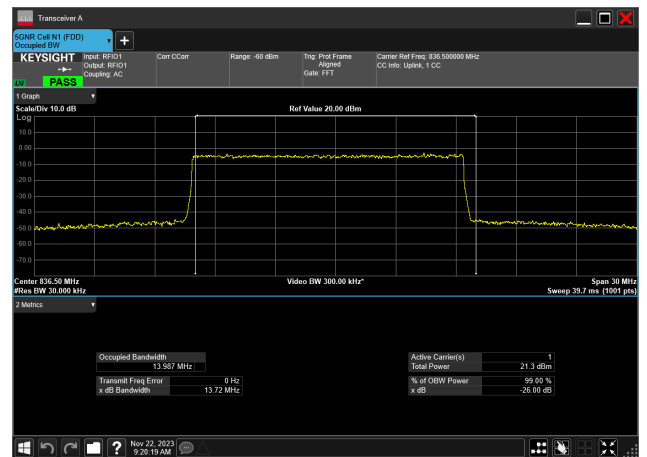

15MHz_15kHz_836.5MHz_DFT-s-OFDM 16 QAM_RB75@0
13.987 MHz