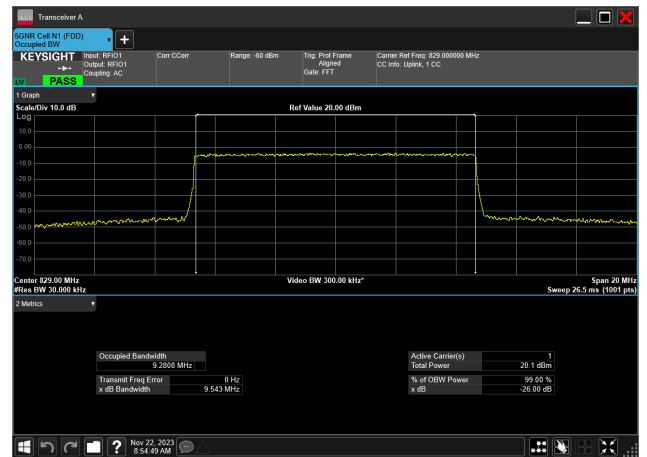

10MHz_15kHz_829MHz_CP-OFDM 16 QAM_RB52@0
9.281 MHz