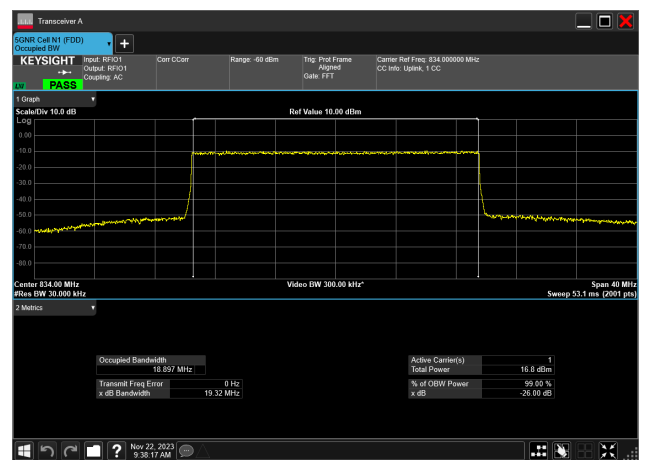

20MHz_15kHz_834MHz_CP-OFDM 256 QAM_RB106@0
18.897 MHz