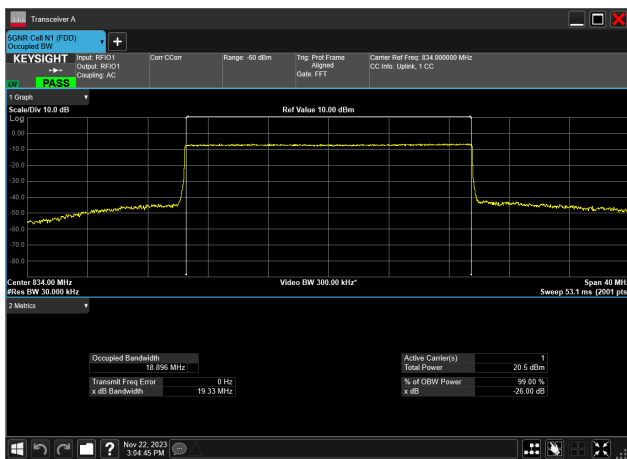

20MHz_15kHz_834MHz_CP-OFDM QPSK_RB106@0
18.896 MHz