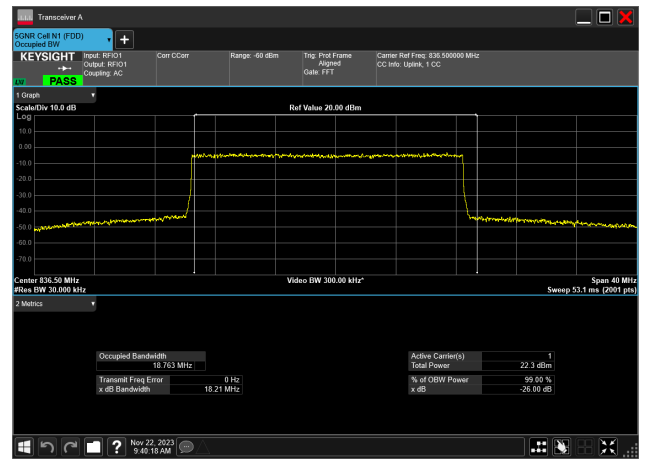

20MHz_15kHz_836.5MHz_DFT-s-OFDM QPSK_RB100@0
18.763 MHz