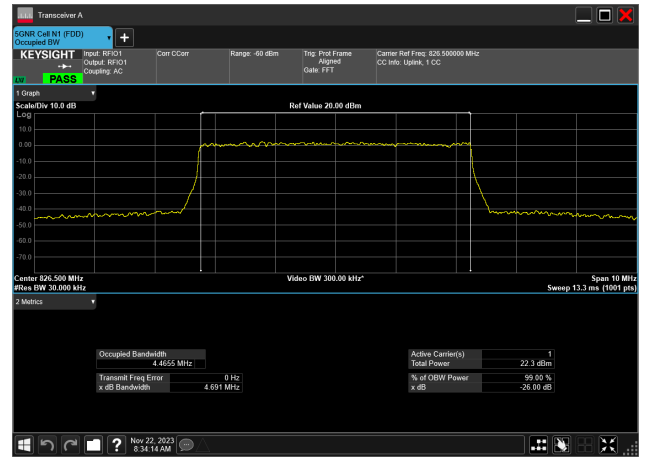

5MHz_15kHz_826.5MHz_DFT-s-OFDM QPSK_RB25@0
4.465 MHz