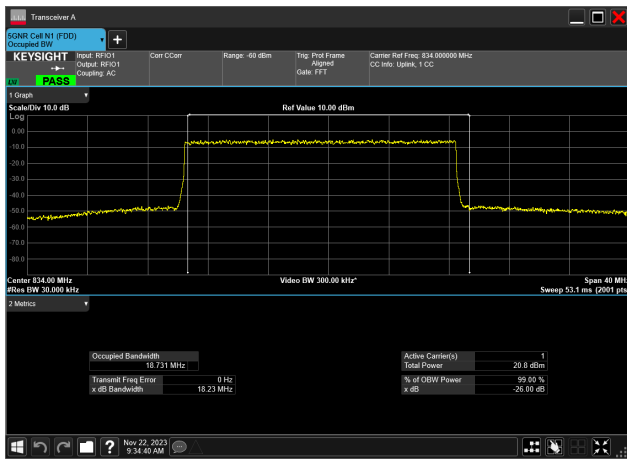

20MHz_15kHz_834MHz_DFT-s-OFDM PI/2 BPSK_RB100@0
18.686 MHz

20MHz_15kHz_834MHz_DFT-s-OFDM QPSK_RB100@0
18.735 MHz

20MHz_15kHz_834MHz_DFT-s-OFDM 16 QAM_RB100@0
18.698 MHz

20MHz_15kHz_834MHz_DFT-s-OFDM 64 QAM_RB100@0
18.731 MHz