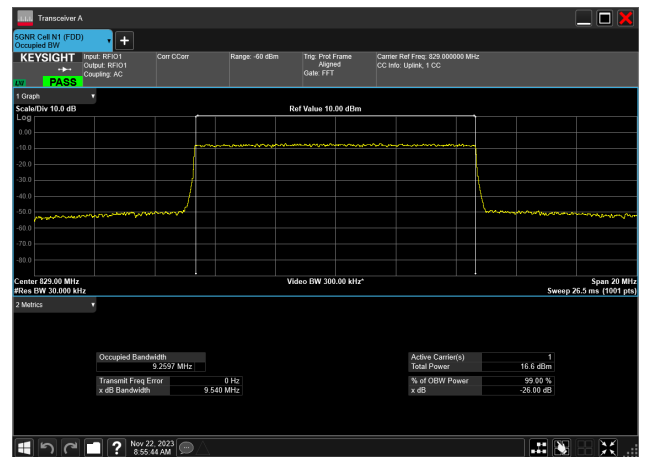

10MHz_15kHz_829MHz_CP-OFDM QPSK_RB52@0
9.282 MHz

10MHz_15kHz_829MHz_CP-OFDM 16 QAM_RB52@0
9.281 MHz

10MHz_15kHz_829MHz_CP-OFDM 64 QAM_RB52@0
9.285 MHz

10MHz_15kHz_829MHz_CP-OFDM 256 QAM_RB52@0
9.260 MHz

10MHz_15kHz_836.5MHz_DFT-s-OFDM PI/2 BPSK_RB50@0
9.173 MHz