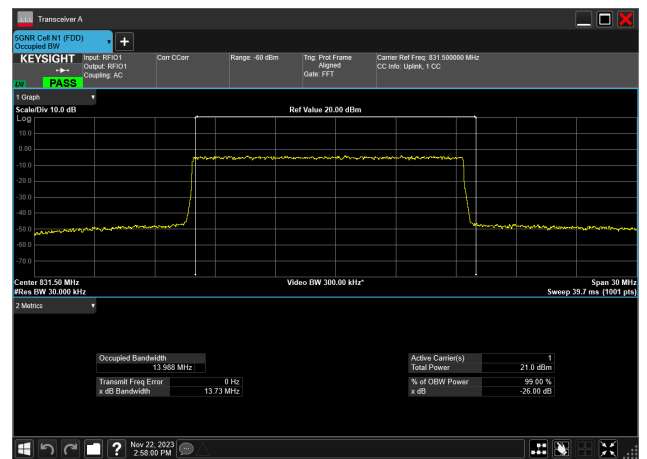

15MHz_15kHz_831.5MHz_DFT-s-OFDM 64 QAM_RB75@0
13.988 MHz