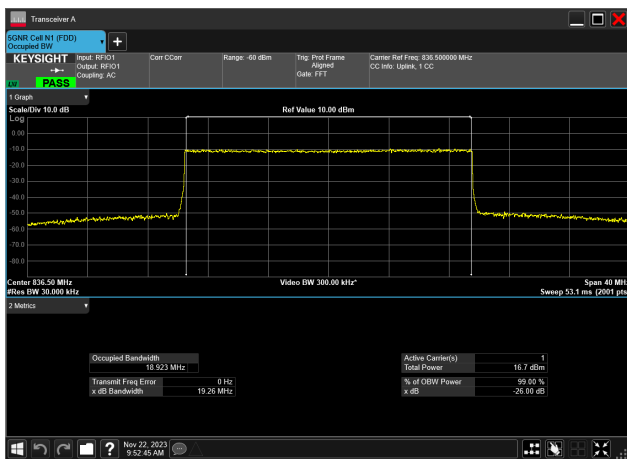

20MHz_15kHz_836.5MHz_CP-OFDM 256 QAM_RB106@0
18.923 MHz