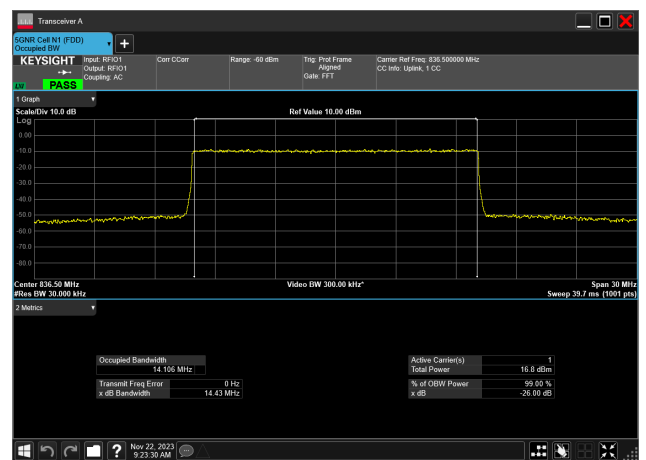

15MHz_15kHz_836.5MHz_CP-OFDM 256 QAM_RB79@
14.106 MHz