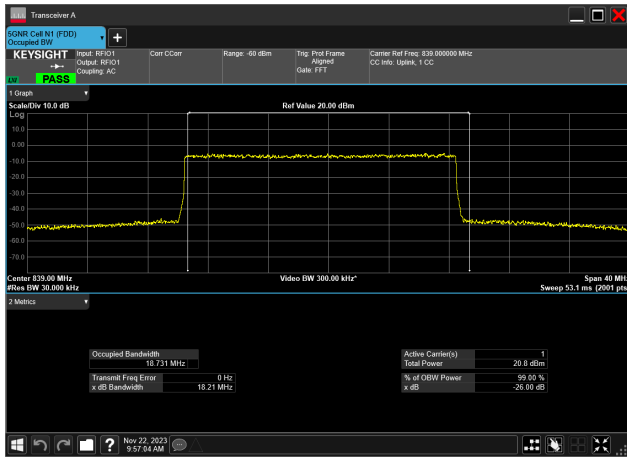

20MHz_15kHz_839MHz_DFT-s-OFDM 64 QAM_RB100@0
18.731 MHz