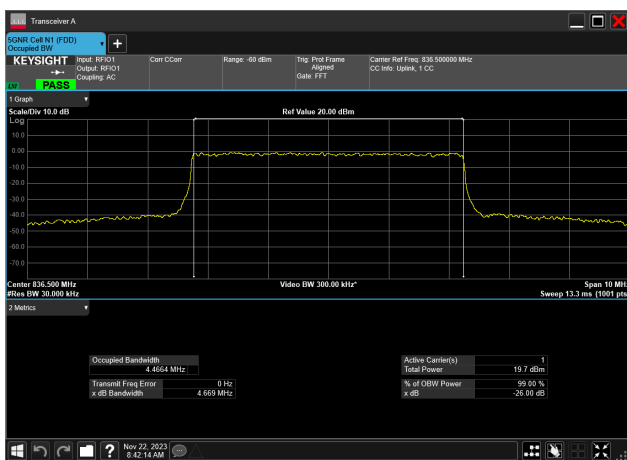

5MHz_15kHz_836.5MHz_CP-OFDM 64 QAM_RB25@0
4.466 MHz