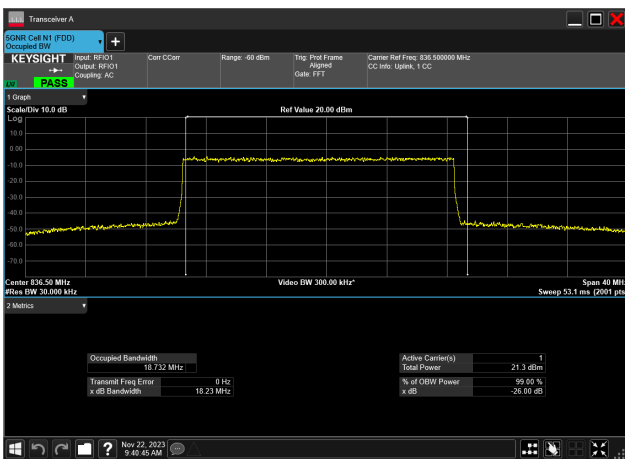

20MHz_15kHz_834MHz_CP-OFDM 256 QAM_RB106@0
18.897 MHz

20MHz_15kHz_836.5MHz_DFT-s-OFDM PI/2 BPSK_RB100@0
18.733 MHz

20MHz_15kHz_836.5MHz_DFT-s-OFDM QPSK_RB100@0
18.763 MHz

20MHz_15kHz_836.5MHz_DFT-s-OFDM 16 QAM_RB100@0
18.732 MHz