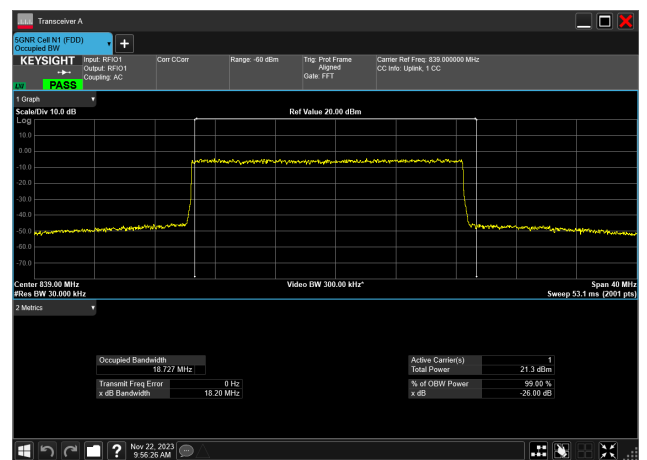

20MHz_15kHz_839MHz_DFT-s-OFDM 16 QAM_RB100@0
18.727 MHz