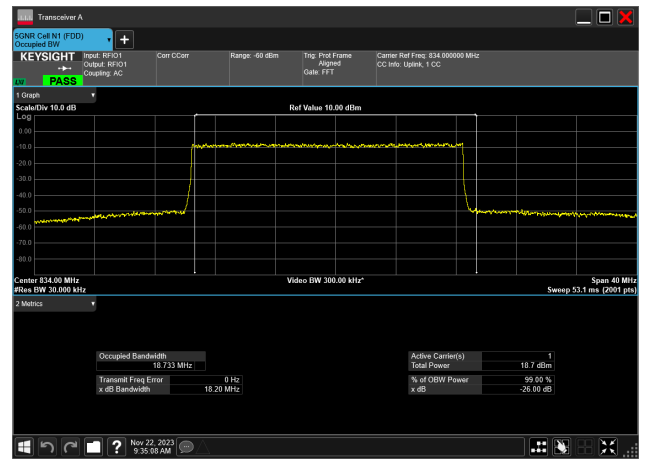

20MHz_15kHz_834MHz_DFT-s-OFDM 256 QAM_RB100@0
18.733 MHz