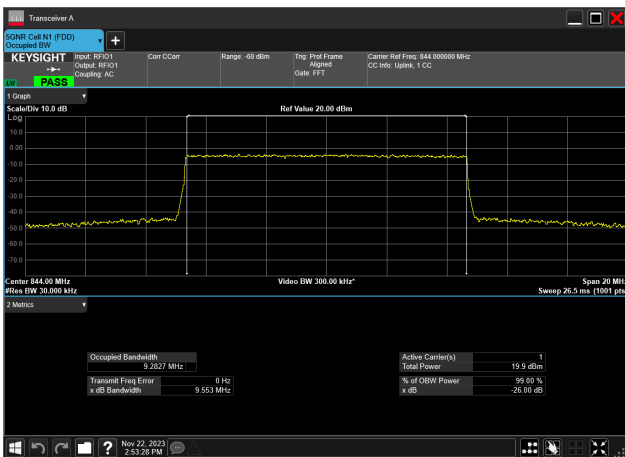

10MHz_15kHz_844MHz_DFT-s-OFDM 256 QAM_RB50@0
9.209 MHz

10MHz_15kHz_844MHz_CP-OFDM QPSK_RB52@0
9.281 MHz

10MHz_15kHz_844MHz_CP-OFDM 16 QAM_RB52@0
9.260 MHz

10MHz_15kHz_844MHz_CP-OFDM 64 QAM_RB52@0
9.283 MHz