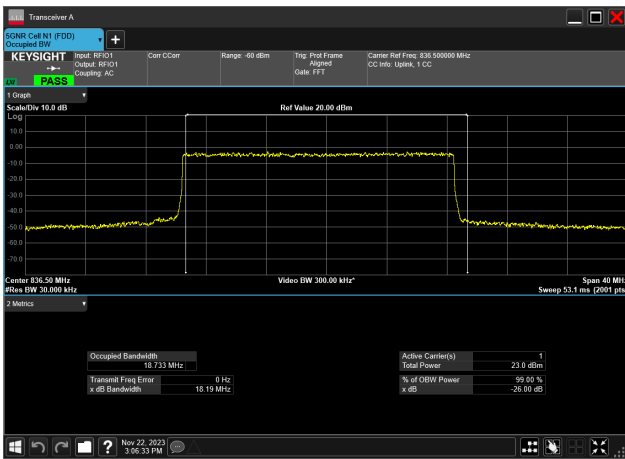

20MHz_15kHz_836.5MHz_DFT-s-OFDM PI/2 BPSK_RB100@0
18.733 MHz