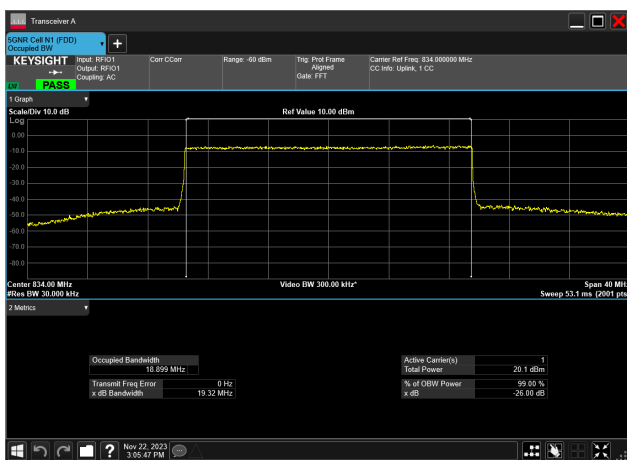

20MHz_15kHz_834MHz_DFT-s-OFDM 256 QAM_RB100@0
18.733 MHz

20MHz_15kHz_834MHz_CP-OFDM QPSK_RB106@0
18.896 MHz

20MHz_15kHz_834MHz_CP-OFDM 16 QAM_RB106@0
18.898 MHz

20MHz_15kHz_834MHz_CP-OFDM 64 QAM_RB106@0
18.899 MHz