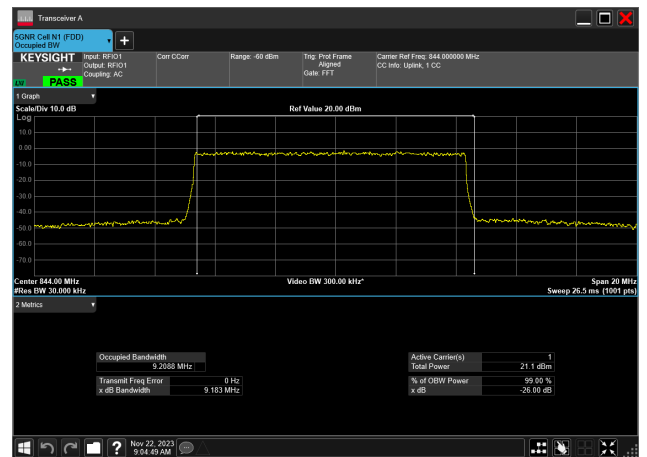

10MHz_15kHz_844MHz_DFT-s-OFDM 16 QAM_RB50@0
9.209 MHz