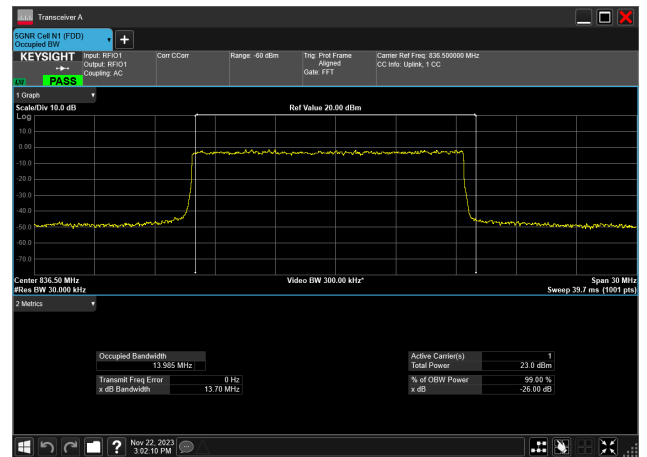

15MHz_15kHz_836.5MHz_DFT-s-OFDM PI/2 BPSK_RB75@0
13.985 MHz