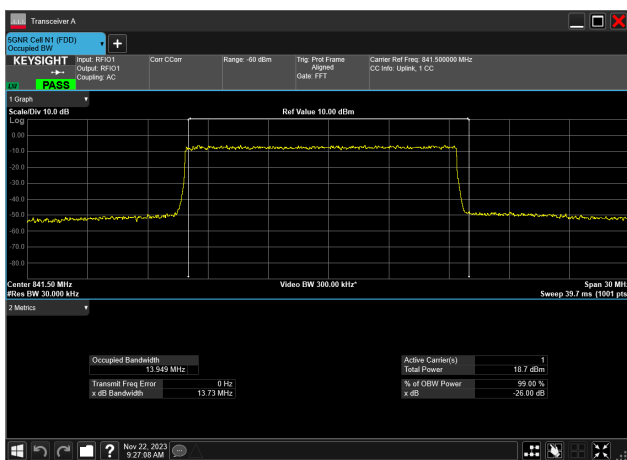

15MHz_15kHz_841.5MHz_DFT-s-OFDM QPSK_RB75@0
13.950 MHz

15MHz_15kHz_841.5MHz_DFT-s-OFDM 16 QAM_RB75@0
13.980 MHz

15MHz_15kHz_841.5MHz_DFT-s-OFDM 64 QAM_RB75@0
13.980 MHz

15MHz_15kHz_841.5MHz_DFT-s-OFDM 256 QAM_RB75@0
13.949 MHz