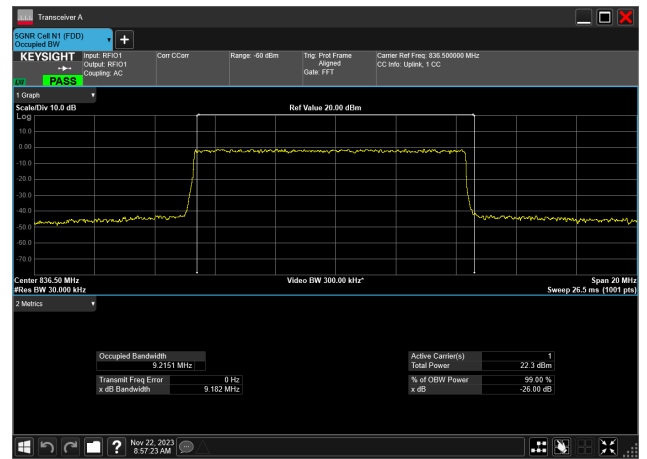

10MHz_15kHz_836.5MHz_DFT-s-OFDM QPSK_RB50@0
9.215 MHz