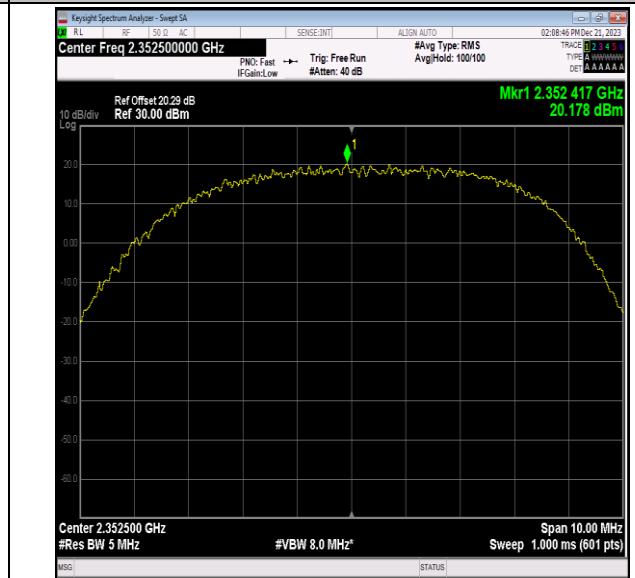

40(2350-2360)-5MHz-16QAM-39225-50RB#0-PASS

40(2350-2360)-5MHz-64QAM-39175-1RB#12-PASS