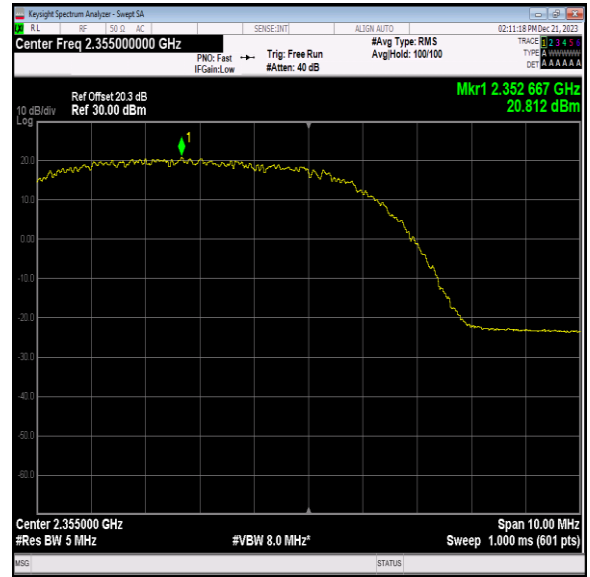

40(2350-2360)-5MHz-64QAM-39175-25RB#25-PASS

40(2350-2360)-5MHz-64QAM-39200-1RB#0-PASS