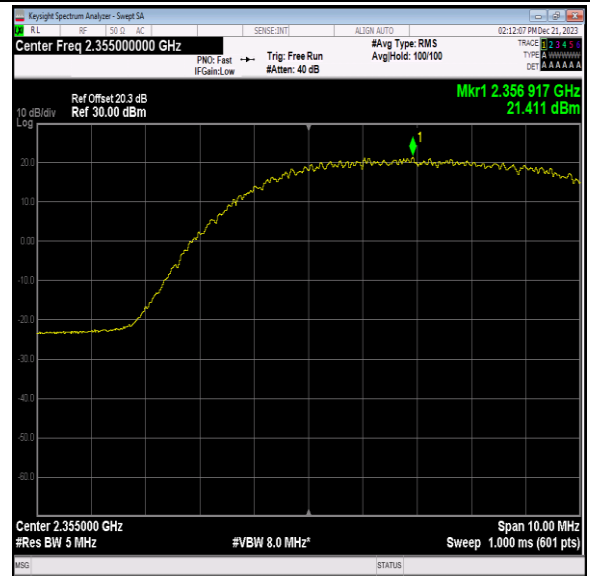

40(2350-2360)-5MHz-64QAM-39200-1RB#0-PASS

40(2350-2360)-5MHz-64QAM-39200-1RB#24-PASS