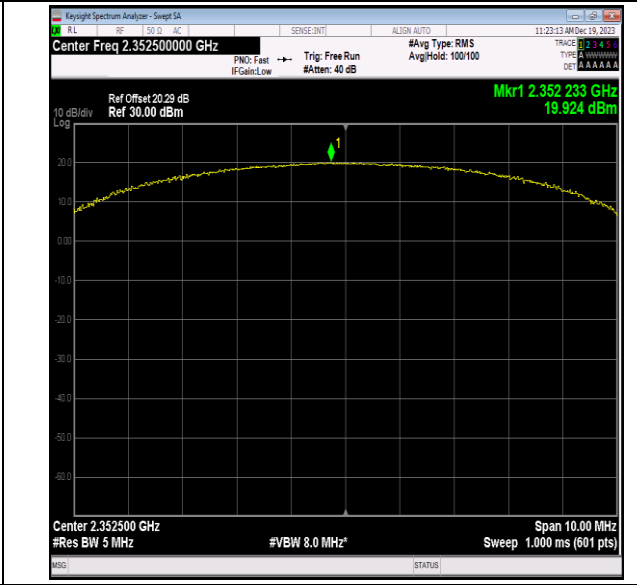

40(2350-2360)-5MHz-64QAM-39175-12RB#6-PASS

40(2350-2360)-5MHz-64QAM-39175-12RB#11-PASS

40(2350-2360)-5MHz-64QAM-39175-25RB#0-PASS

40(2350-2360)-5MHz-64QAM-39175-25RB#12-PASS

40(2350-2360)-5MHz-64QAM-39175-25RB#25-PASS