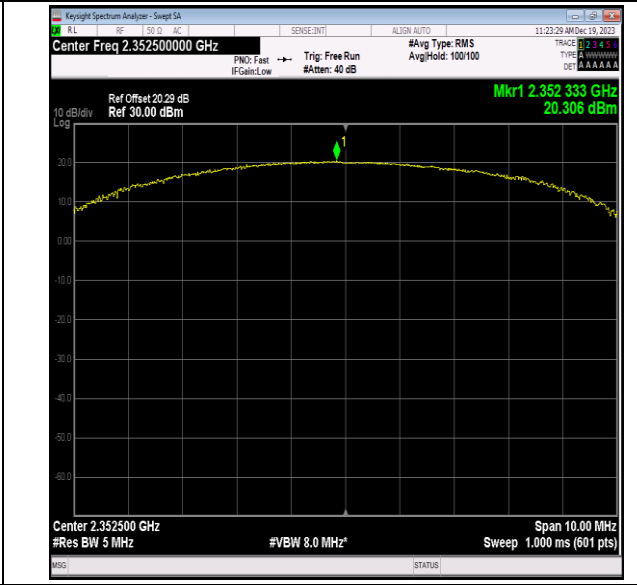

40(2350-2360)-5MHz-16QAM-39175-25RB#12-PASS

40(2350-2360)-5MHz-16QAM-39175-50RB#0-PASS