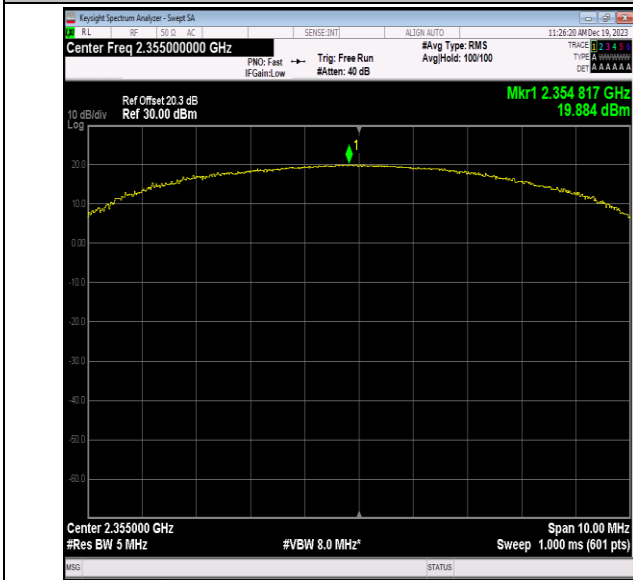

40(2350-2360)-5MHz-16QAM-39200-25RB#12-PASS

40(2350-2360)-5MHz-16QAM-39200-50RB#0-PASS