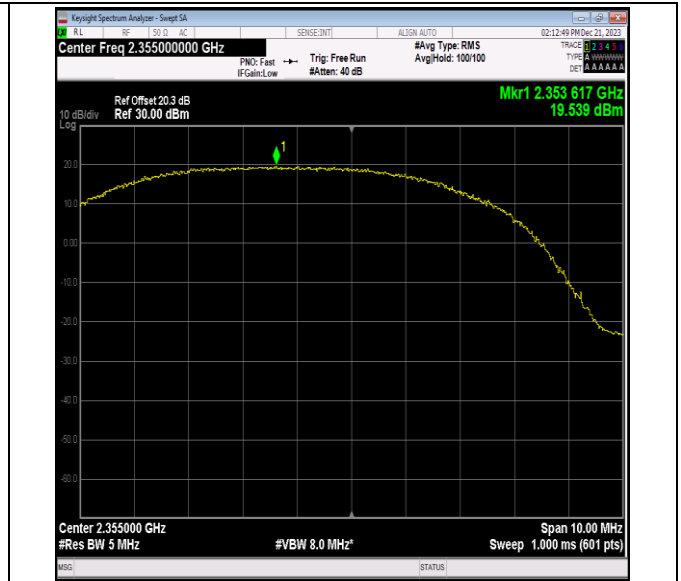

40(2350-2360)-5MHz-16QAM-39200-1RB#49-PASS

40(2350-2360)-5MHz-16QAM-39200-12RB#6-PASS