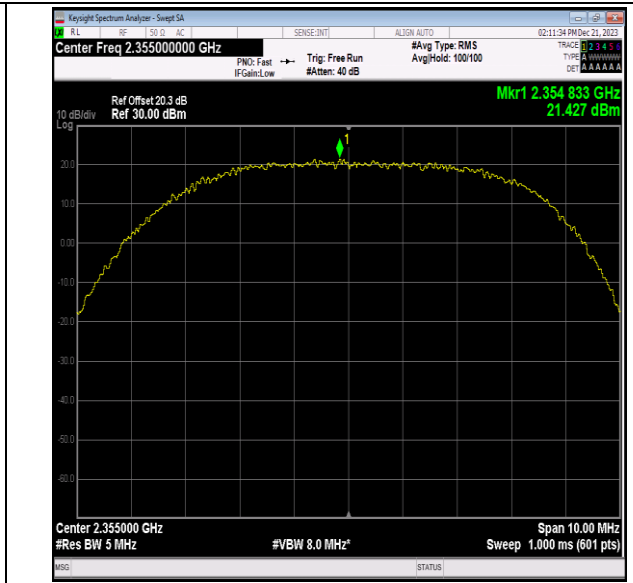

40(2350-2360)-5MHz-16QAM-39175-25RB#12-PASS

40(2350-2360)-5MHz-16QAM-39175-25RB#25-PASS

40(2350-2360)-5MHz-16QAM-39175-50RB#0-PASS

40(2350-2360)-5MHz-16QAM-39200-1RB#0-PASS

40(2350-2360)-5MHz-16QAM-39200-1RB#12-PASS