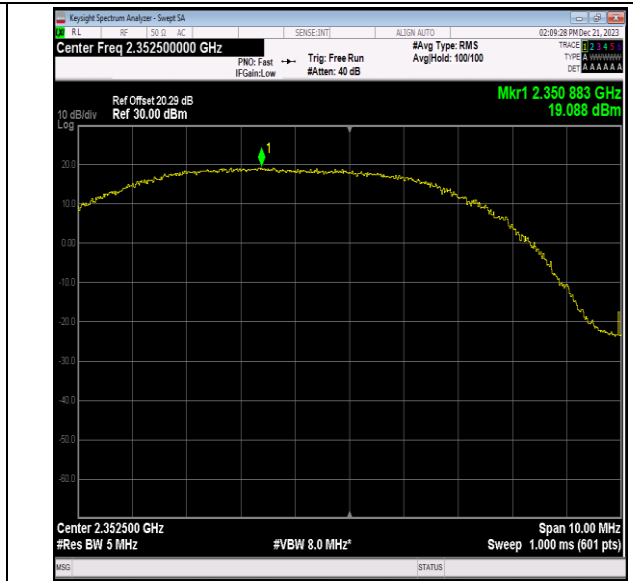

40(2350-2360)-5MHz-16QAM-39175-1RB#24-PASS

40(2350-2360)-5MHz-16QAM-39175-12RB#0-PASS