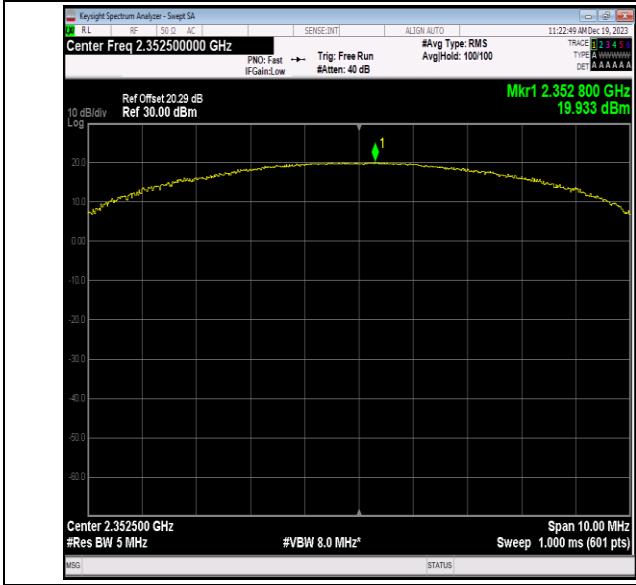

40(2350-2360)-5MHz-64QAM-39175-12RB#6-PASS

40(2350-2360)-5MHz-64QAM-39175-12RB#11-PASS

40(2350-2360)-5MHz-64QAM-39175-25RB#0-PASS

40(2350-2360)-5MHz-64QAM-39175-25RB#12-PASS

40(2350-2360)-5MHz-64QAM-39175-25RB#25-PASS