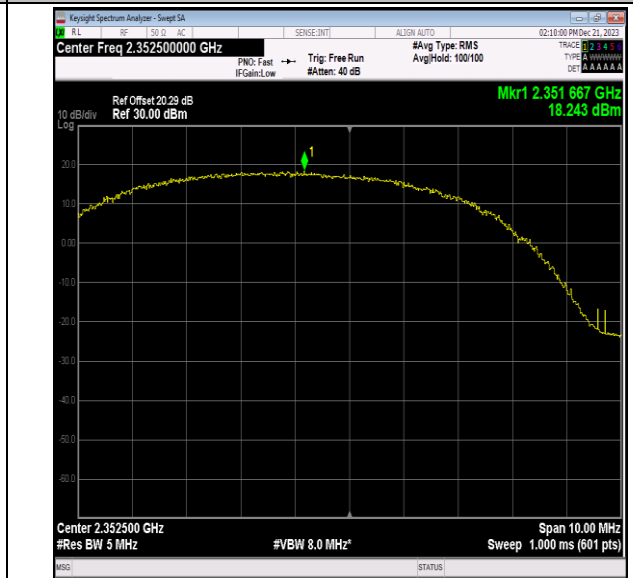

40(2350-2360)-5MHz-64QAM-39175-1RB#0-PASS

40(2350-2360)-5MHz-64QAM-39175-1RB#12-PASS

40(2350-2360)-5MHz-64QAM-39175-1RB#24-PASS

40(2350-2360)-5MHz-64QAM-39175-1RB#49-PASS

40(2350-2360)-5MHz-64QAM-39175-12RB#0-PASS