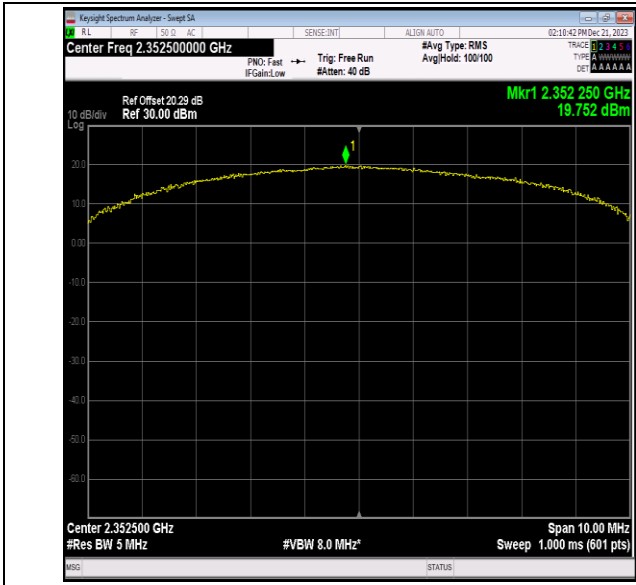

40(2350-2360)-5MHz-16QAM-39175-1RB#49-PASS

40(2350-2360)-5MHz-16QAM-39175-12RB#0-PASS

40(2350-2360)-5MHz-16QAM-39175-12RB#6-PASS

40(2350-2360)-5MHz-16QAM-39175-12RB#11-PASS

40(2350-2360)-5MHz-16QAM-39175-25RB#0-PASS