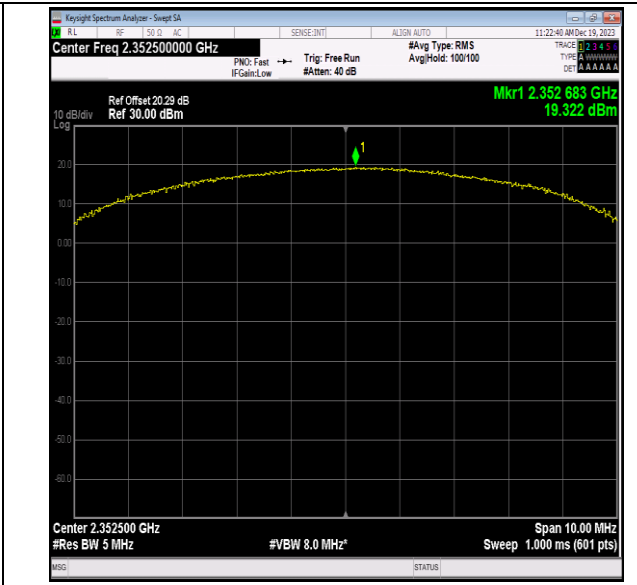

40(2350-2360)-5MHz-16QAM-39175-1RB#49-PASS

40(2350-2360)-5MHz-16QAM-39175-12RB#0-PASS

40(2350-2360)-5MHz-16QAM-39175-12RB#6-PASS

40(2350-2360)-5MHz-16QAM-39175-12RB#11-PASS

40(2350-2360)-5MHz-16QAM-39175-25RB#0-PASS