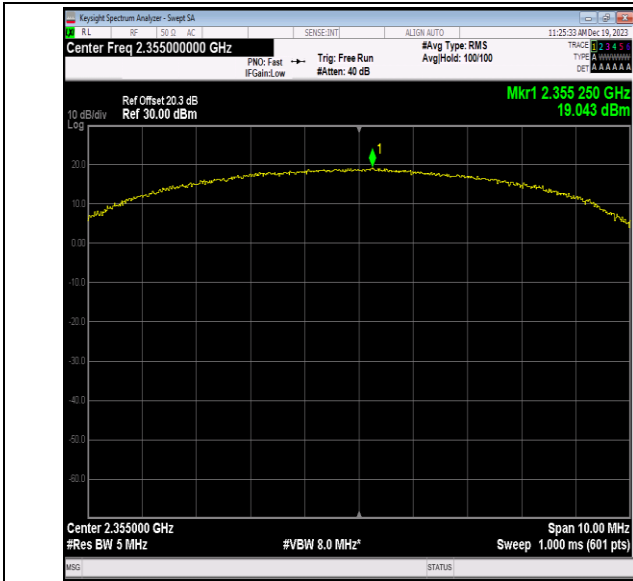

40(2350-2360)-5MHz-16QAM-39200-12RB#11-PASS

40(2350-2360)-5MHz-16QAM-39200-25RB#12-PASS