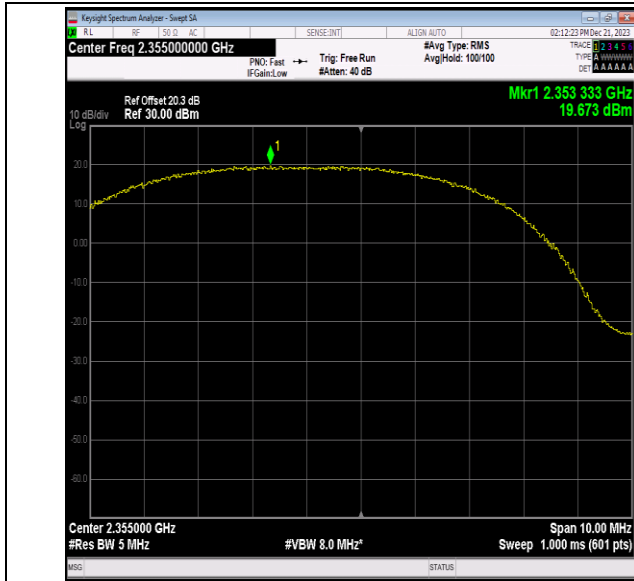

40(2350-2360)-5MHz-16QAM-39200-1RB#24-PASS

40(2350-2360)-5MHz-16QAM-39200-12RB#0-PASS