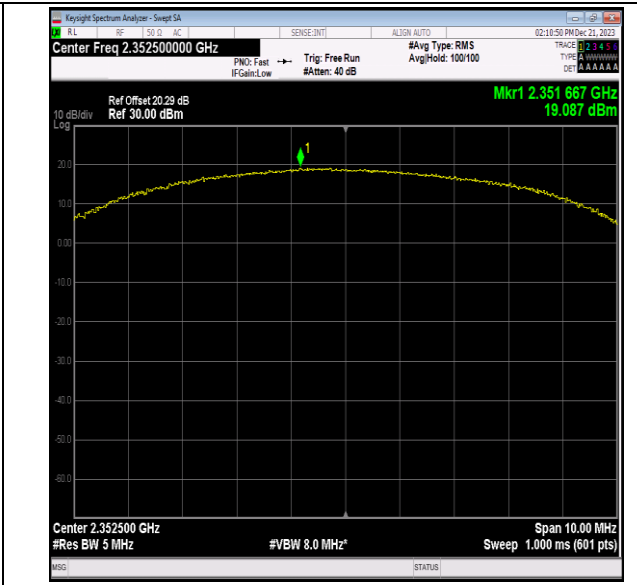

40(2350-2360)-5MHz-64QAM-39175-12RB#6-PASS

40(2350-2360)-5MHz-64QAM-39175-25RB#0-PASS