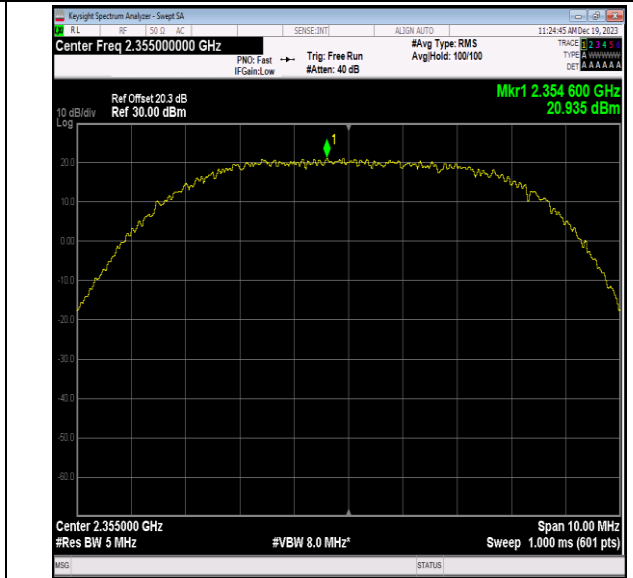

40(2350-2360)-5MHz-16QAM-39200-1RB#12-PASS

40(2350-2360)-5MHz-16QAM-39200-1RB#49-PASS