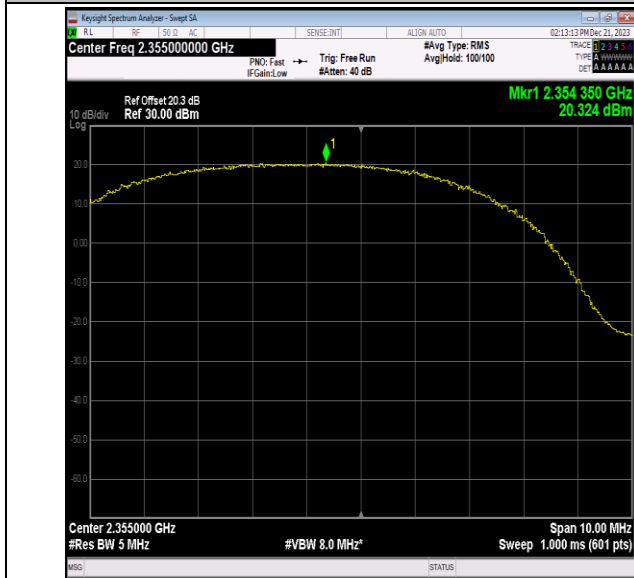

40(2350-2360)-5MHz-16QAM-39200-1RB#24-PASS

40(2350-2360)-5MHz-16QAM-39200-1RB#49-PASS

40(2350-2360)-5MHz-16QAM-39200-12RB#0-PASS

40(2350-2360)-5MHz-16QAM-39200-12RB#6-PASS

40(2350-2360)-5MHz-16QAM-39200-12RB#11-PASS