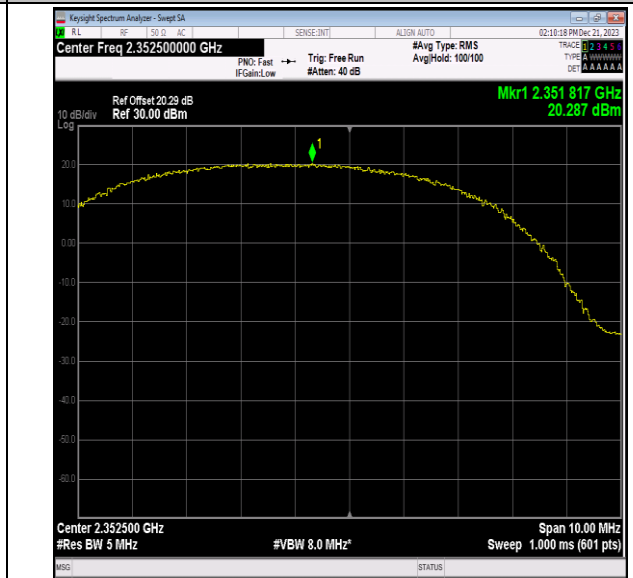

40(2350-2360)-5MHz-16QAM-39175-12RB#0-PASS

40(2350-2360)-5MHz-16QAM-39175-12RB#11-PASS