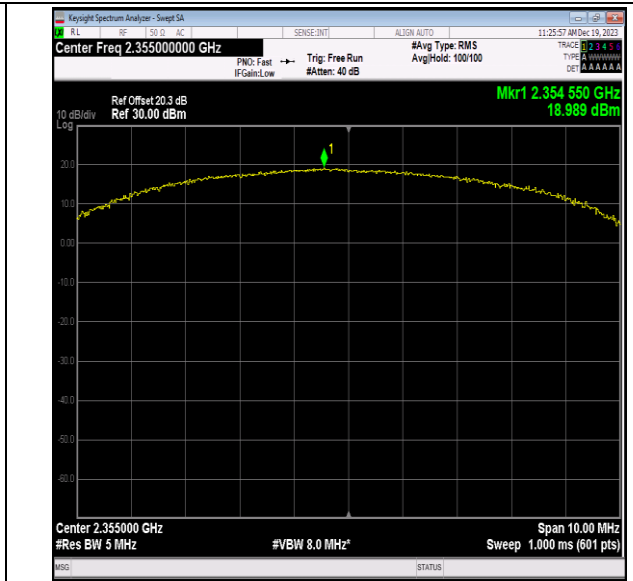

40(2350-2360)-5MHz-16QAM-39200-25RB#0-PASS

40(2350-2360)-5MHz-16QAM-39200-25RB#25-PASS