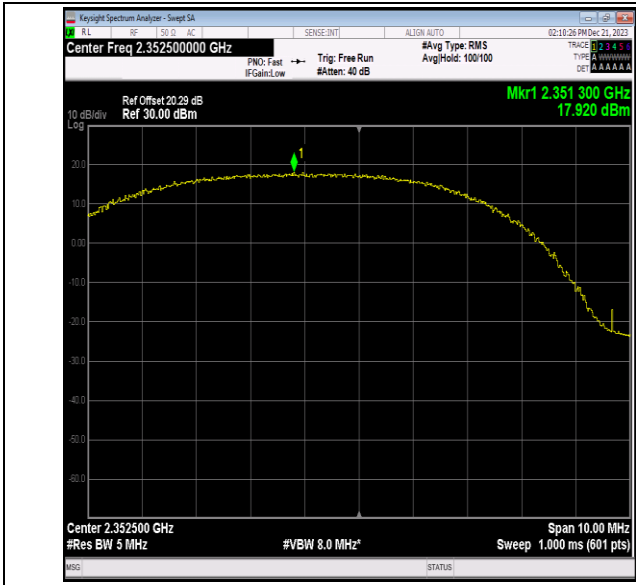

40(2350-2360)-5MHz-64QAM-39175-12RB#0-PASS

40(2350-2360)-5MHz-64QAM-39175-12RB#11-PASS