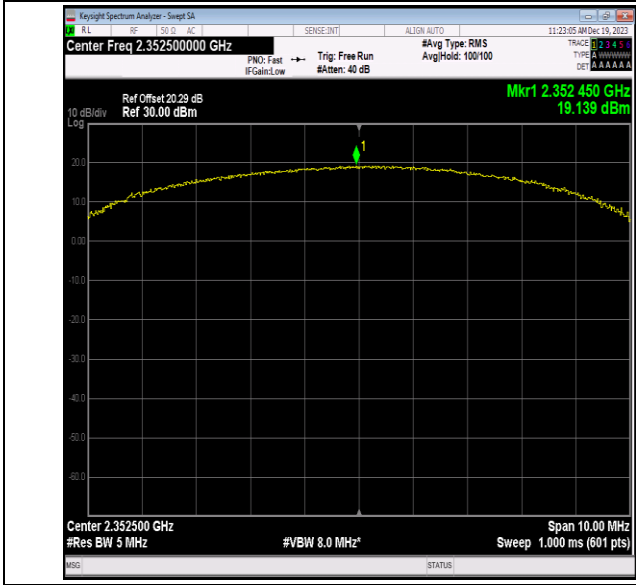

40(2350-2360)-5MHz-16QAM-39175-25RB#0-PASS

40(2350-2360)-5MHz-16QAM-39175-25RB#25-PASS