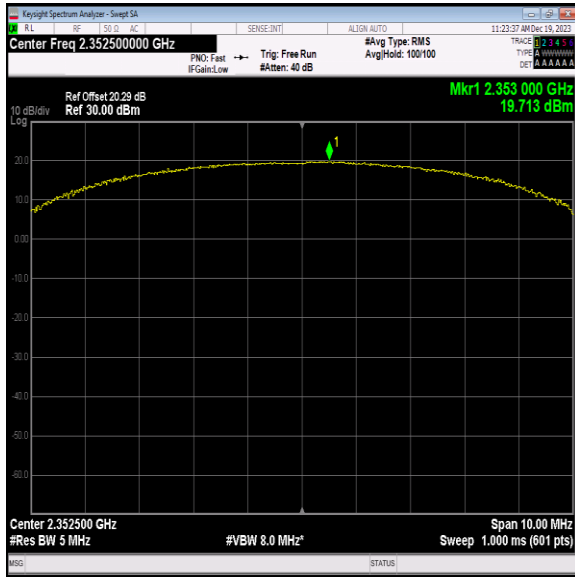

40(2350-2360)-5MHz-64QAM-39175-12RB#6-PASS

40(2350-2360)-5MHz-64QAM-39175-12RB#11-PASS

40(2350-2360)-5MHz-64QAM-39175-25RB#0-PASS

40(2350-2360)-5MHz-64QAM-39175-25RB#12-PASS

40(2350-2360)-5MHz-64QAM-39175-25RB#25-PASS