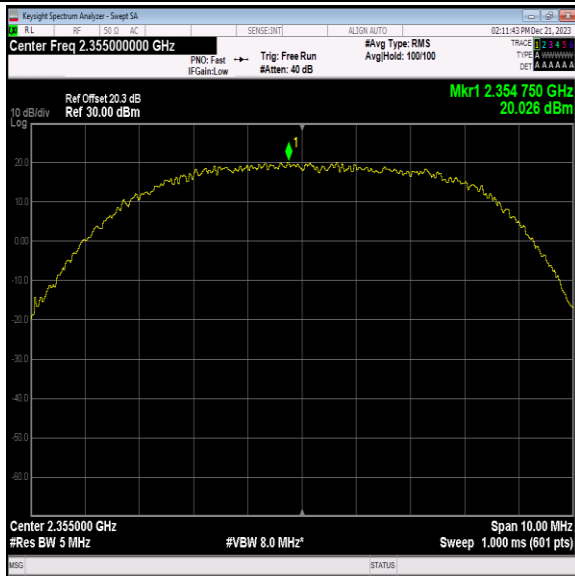

40(2350-2360)-5MHz-64QAM-39175-50RB#0-PASS

40(2350-2360)-5MHz-64QAM-39200-1RB#12-PASS