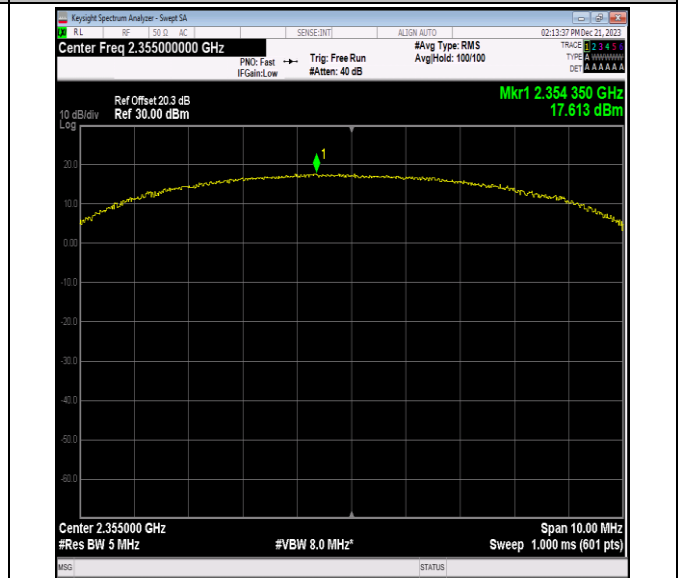

40(2350-2360)-5MHz-16QAM-39200-1RB#24-PASS

40(2350-2360)-5MHz-16QAM-39200-1RB#49-PASS

40(2350-2360)-5MHz-16QAM-39200-12RB#0-PASS

40(2350-2360)-5MHz-16QAM-39200-12RB#6-PASS

40(2350-2360)-5MHz-16QAM-39200-12RB#11-PASS