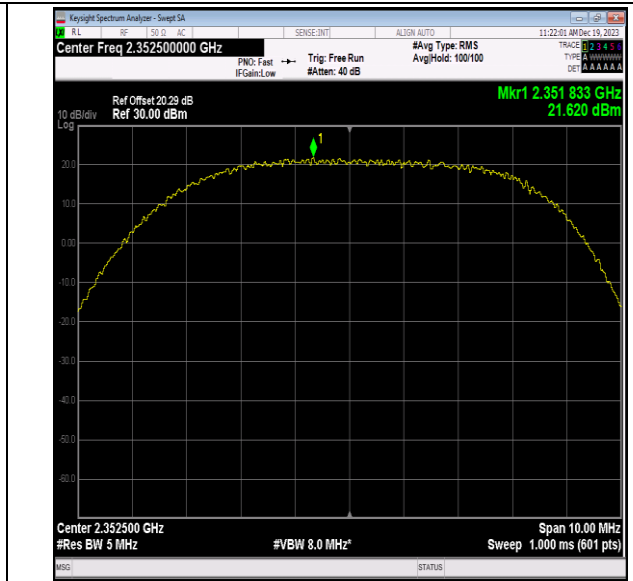

40(2350-2360)-5MHz-64QAM-39175-1RB#12-PASS

40(2350-2360)-5MHz-64QAM-39175-1RB#49-PASS