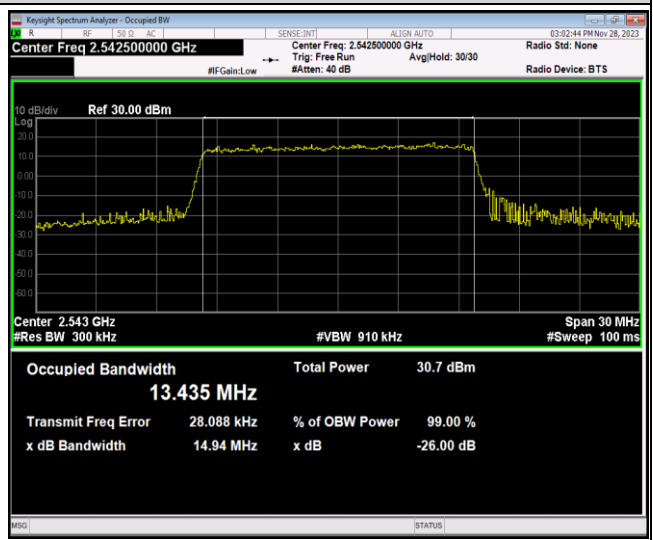

Band41-15MHz-QPSK-41165-75RB#0

Band41-15MHz-16QAM-40115-75RB#0

Band41-15MHz-16QAM-40640-75RB#0

Band41-15MHz-16QAM-41165-75RB#0

Band41-15MHz-64QAM-40115-75RB#0

Band41-15MHz-64QAM-40640-75RB#0

Band41-15MHz-64QAM-41165-75RB#0