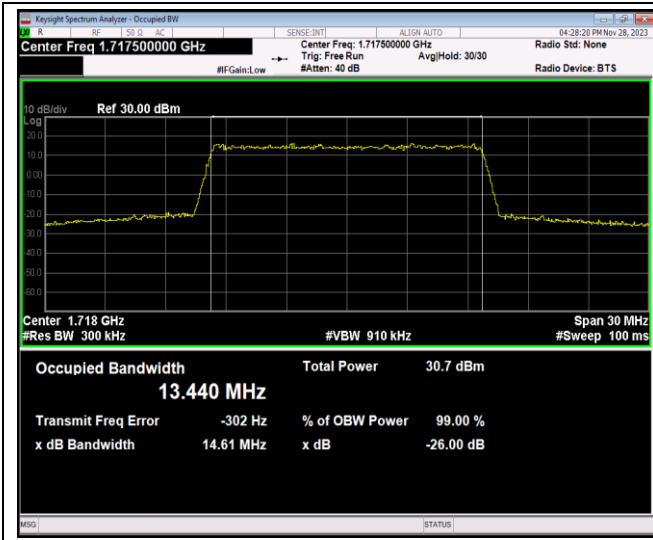

Band66-15MHz-16QAM-132047-75RB#0

Band66-15MHz-16QAM-132322-75RB#0

Band66-15MHz-16QAM-132597-75RB#0

Band66-15MHz-64QAM-132047-75RB#0

Band66-15MHz-64QAM-132322-75RB#0

Band66-15MHz-64QAM-132597-75RB#0

Band66-20MHz-QPSK-132072-100RB#0