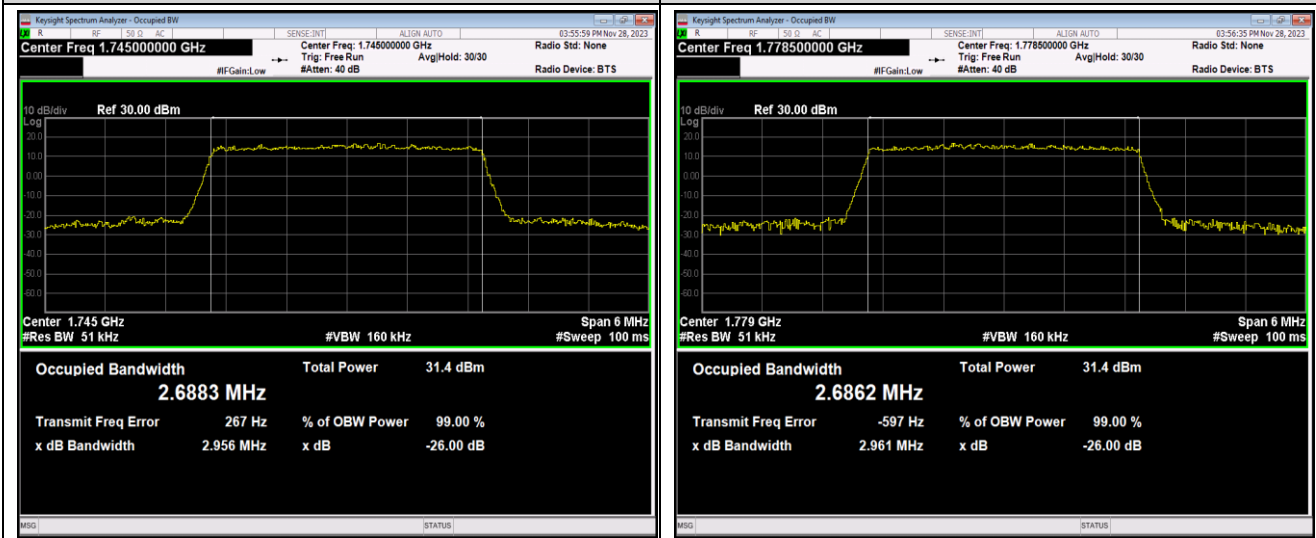

Band66-3MHz-QPSK-132322-15RB#0

Band66-3MHz-QPSK-132657-15RB#0

Band66-3MHz-16QAM-131987-15RB#0

Band66-3MHz-16QAM-132322-15RB#0