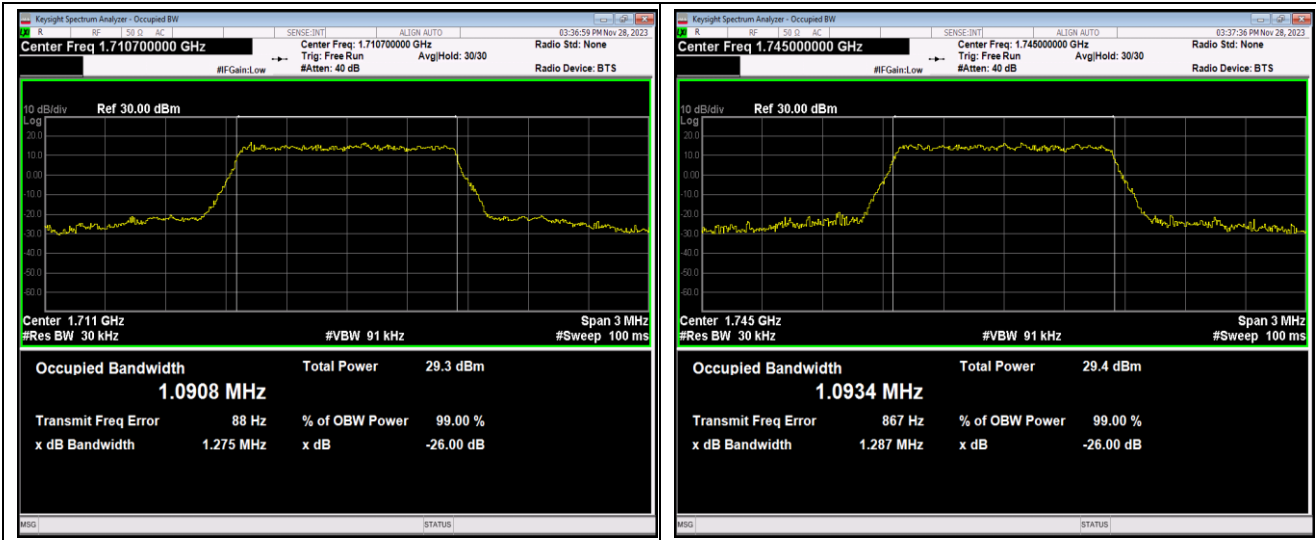

Band66-1.4MHz-16QAM-132322-6RB#0

Band66-1.4MHz-16QAM-132665-6RB#0

Band66-1.4MHz-64QAM-131979-6RB#0

Band66-1.4MHz-64QAM-132322-6RB#0

Band66-1.4MHz-64QAM-132665-6RB#0

Band66-3MHz-QPSK-131987-15RB#0

Band66-3MHz-QPSK-132322-15RB#0