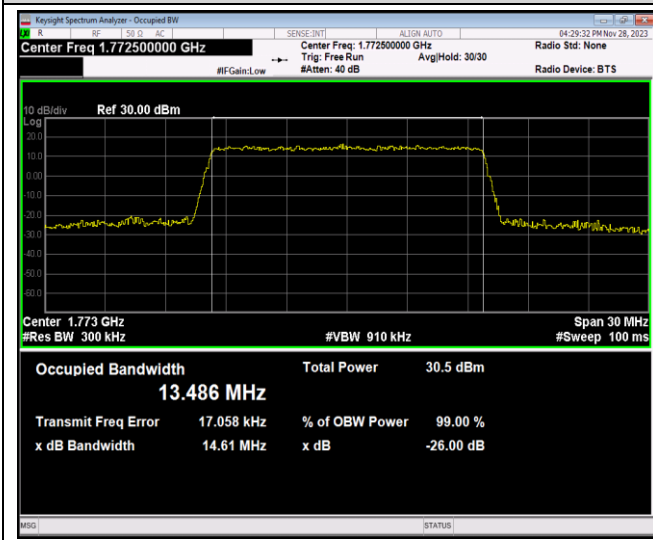

Band66-15MHz-16QAM-132047-75RB#0

Band66-15MHz-16QAM-132322-75RB#0

Band66-15MHz-16QAM-132597-75RB#0

Band66-15MHz-64QAM-132047-75RB#0

Band66-15MHz-64QAM-132322-75RB#0

Band66-15MHz-64QAM-132597-75RB#0

Band66-20MHz-QPSK-132072-100RB#0