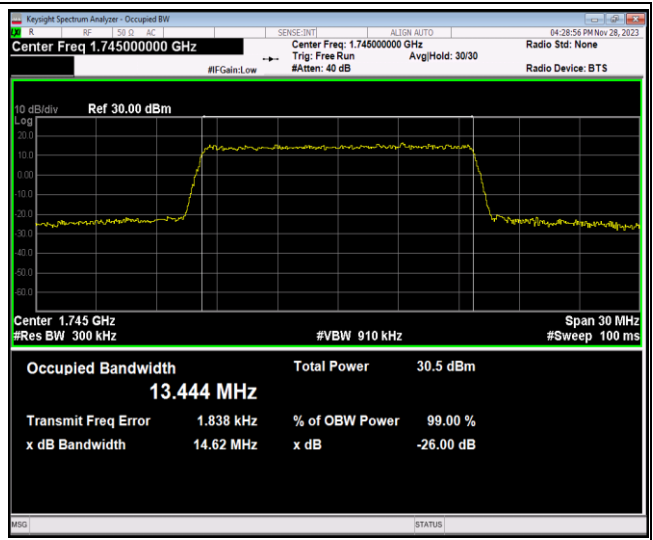

Band66-15MHz-16QAM-132047-75RB#0

Band66-15MHz-16QAM-132322-75RB#0

Band66-15MHz-16QAM-132597-75RB#0

Band66-15MHz-64QAM-132047-75RB#0

Band66-15MHz-64QAM-132322-75RB#0

Band66-15MHz-64QAM-132597-75RB#0

Band66-20MHz-QPSK-132072-100RB#0