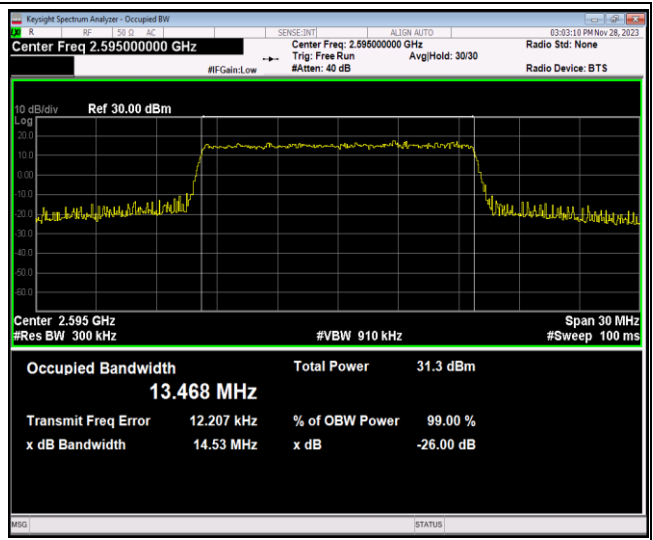

Band41-15MHz-QPSK-41165-75RB#0

Band41-15MHz-16QAM-40115-75RB#0

Band41-15MHz-16QAM-40640-75RB#0

Band41-15MHz-16QAM-41165-75RB#0

Band41-15MHz-64QAM-40115-75RB#0

Band41-15MHz-64QAM-40640-75RB#0

Band41-15MHz-64QAM-41165-75RB#0