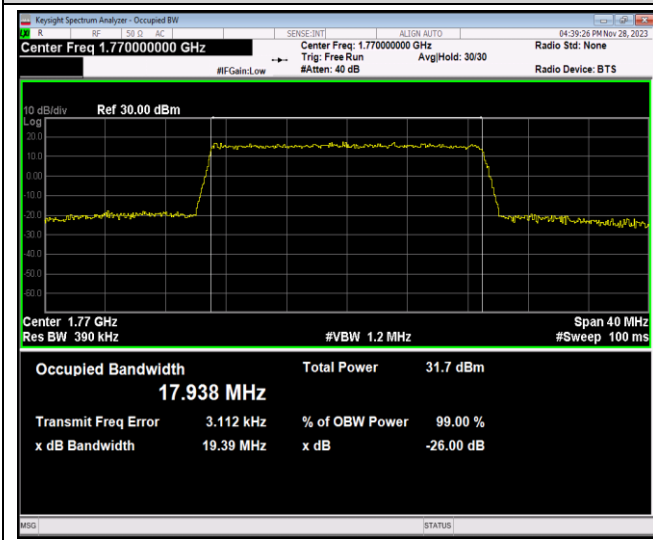

Band66-20MHz-16QAM-132572-100RB#0

Band66-20MHz-64QAM-132322-100RB#0