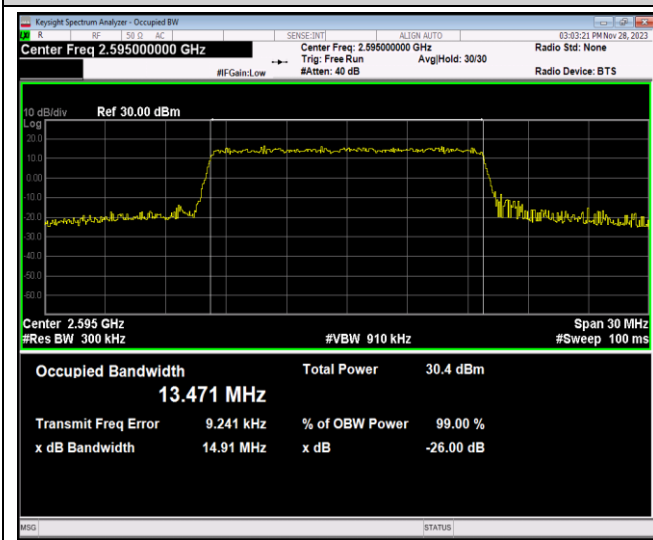

Band41-15MHz-QPSK-41165-75RB#0

Band41-15MHz-16QAM-40115-75RB#0

Band41-15MHz-16QAM-40640-75RB#0

Band41-15MHz-16QAM-41165-75RB#0

Band41-15MHz-64QAM-40115-75RB#0

Band41-15MHz-64QAM-40640-75RB#0

Band41-15MHz-64QAM-41165-75RB#0