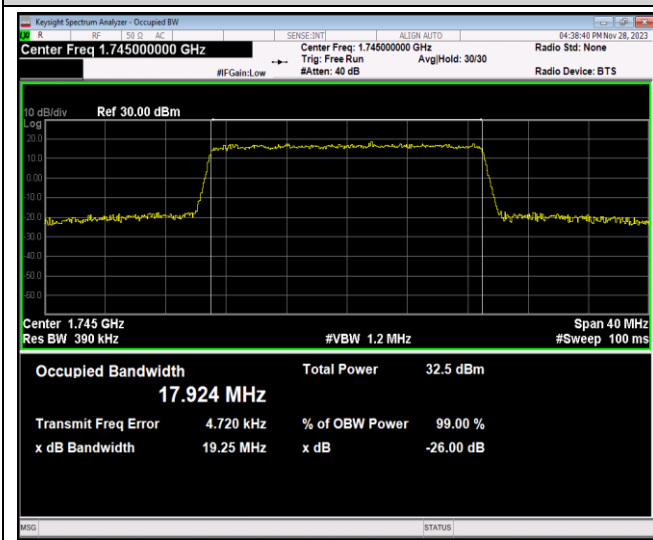

Band66-20MHz-QPSK-132322-100RB#0

Band66-20MHz-16QAM-132072-100RB#0