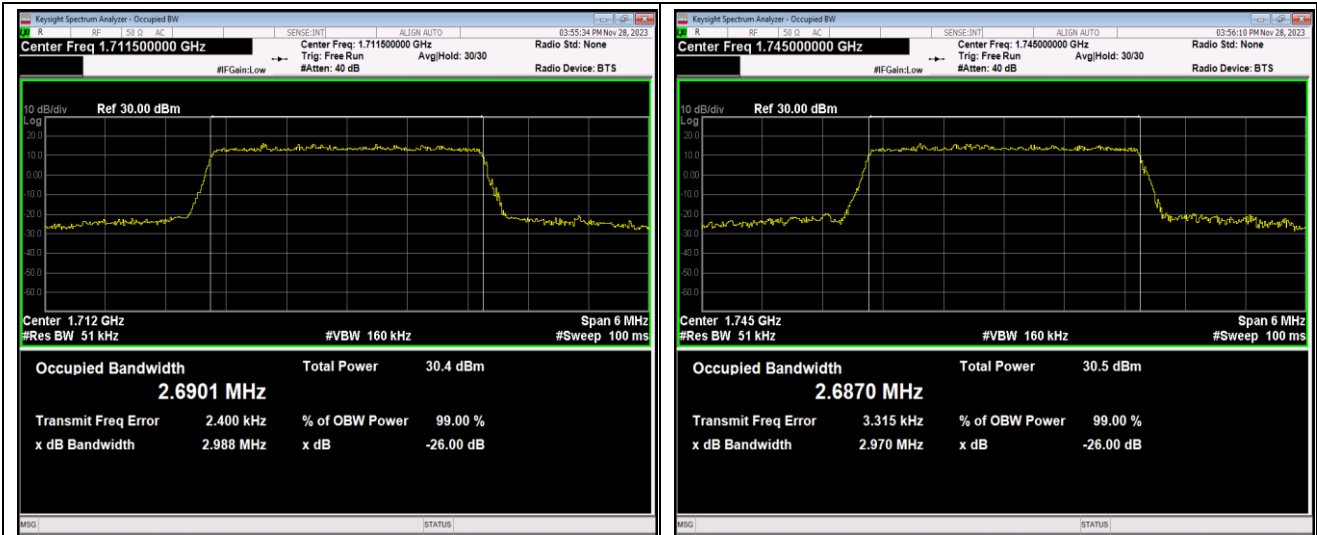

Band66-3MHz-16QAM-131987-15RB#0

Band66-3MHz-16QAM-132322-15RB#0

Band66-3MHz-16QAM-132657-15RB#0

Band66-3MHz-64QAM-131987-15RB#0