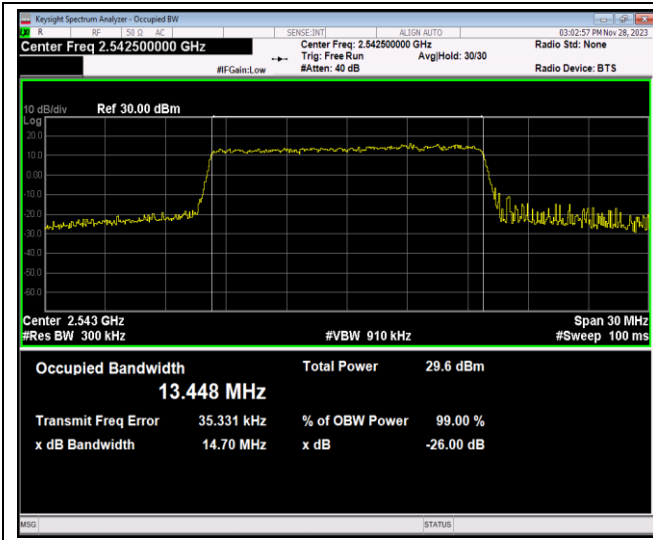

Band41-15MHz-QPSK-41165-75RB#0

Band41-15MHz-16QAM-40115-75RB#0

Band41-15MHz-16QAM-40640-75RB#0

Band41-15MHz-16QAM-41165-75RB#0

Band41-15MHz-64QAM-40115-75RB#0

Band41-15MHz-64QAM-40640-75RB#0

Band41-15MHz-64QAM-41165-75RB#0