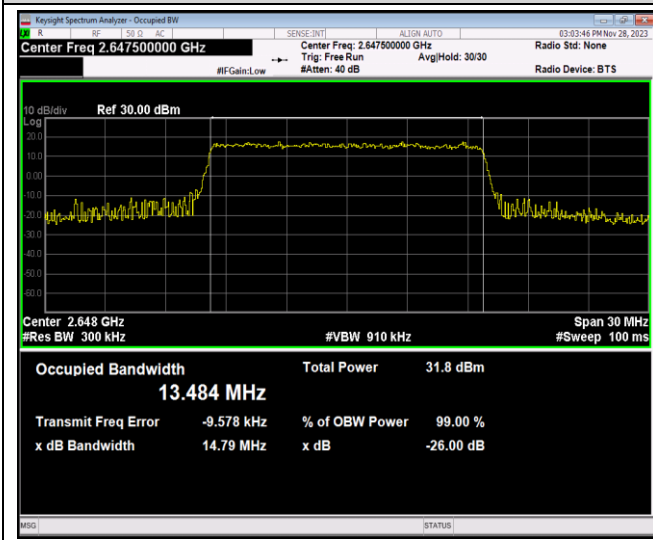

Band41-15MHz-QPSK-41165-75RB#0

Band41-15MHz-16QAM-40115-75RB#0

Band41-15MHz-16QAM-40640-75RB#0

Band41-15MHz-16QAM-41165-75RB#0

Band41-15MHz-64QAM-40115-75RB#0

Band41-15MHz-64QAM-40640-75RB#0

Band41-15MHz-64QAM-41165-75RB#0