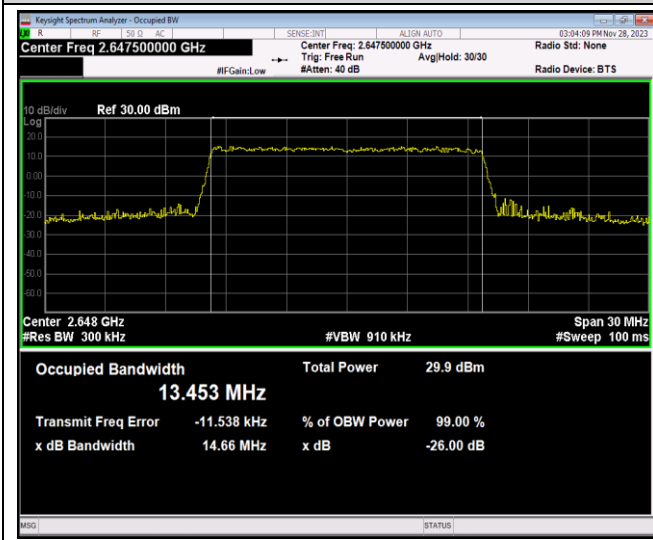

Band41-15MHz-64QAM-41165-75RB#0

Band41-20MHz-QPSK-40640-100RB#0