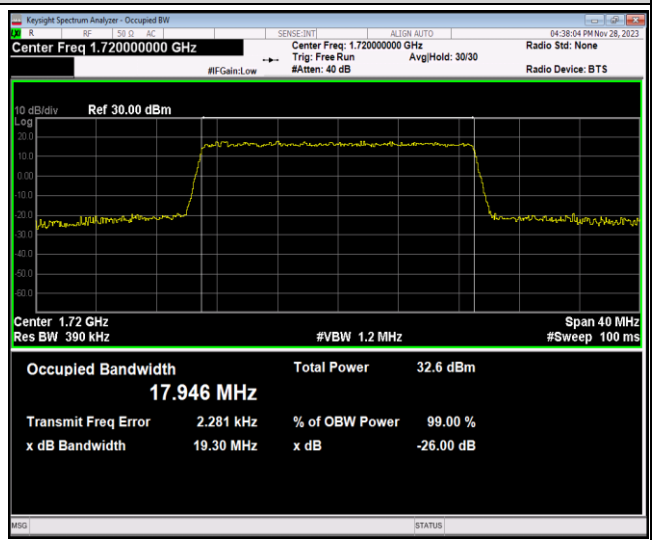

Band66-20MHz-QPSK-132072-100RB#0

Band66-20MHz-QPSK-132572-100RB#0