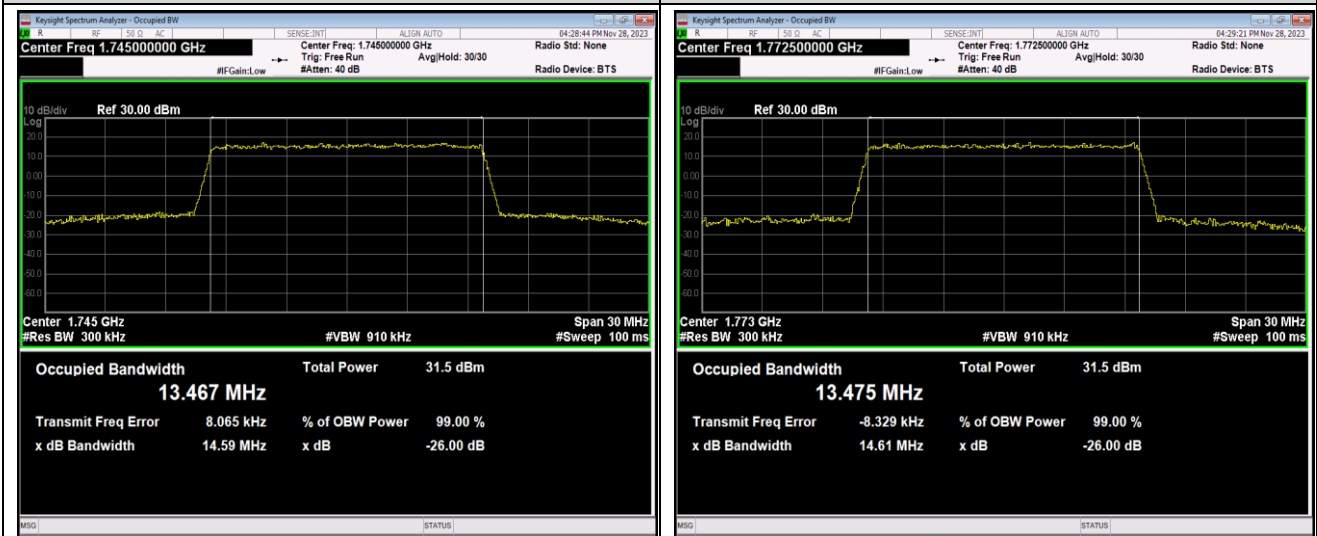

Band66-15MHz-16QAM-132322-75RB#0

Band66-15MHz-16QAM-132597-75RB#0

Band66-15MHz-64QAM-132047-75RB#0

Band66-15MHz-64QAM-132322-75RB#0