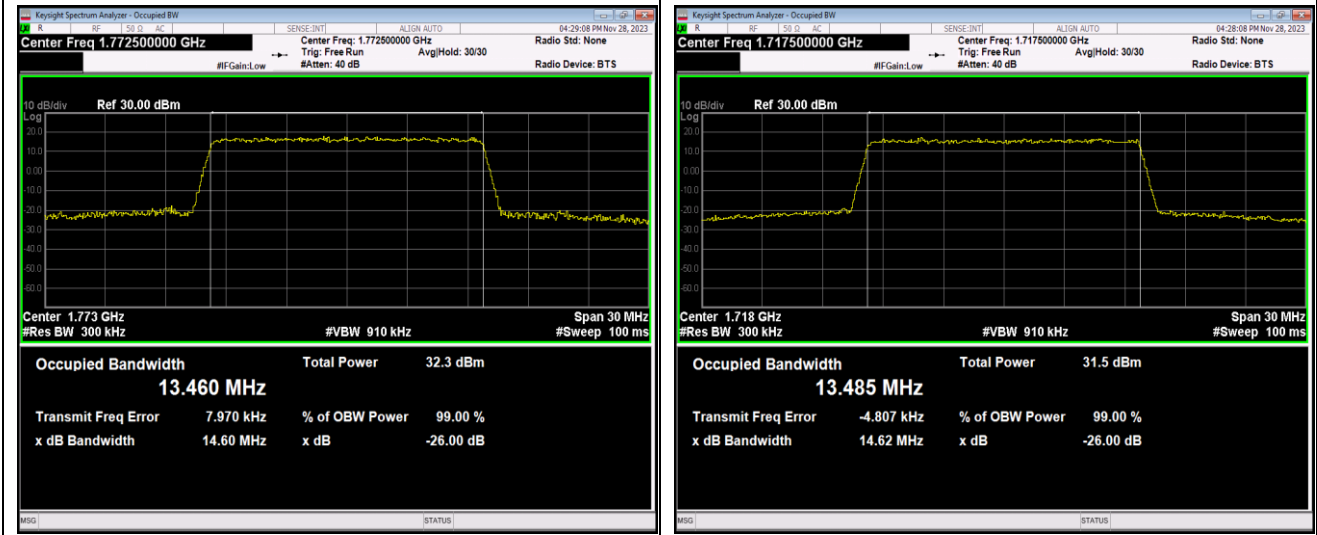

Band66-15MHz-QPSK-132597-75RB#0

Band66-15MHz-16QAM-132047-75RB#0

Band66-15MHz-16QAM-132322-75RB#0

Band66-15MHz-16QAM-132597-75RB#0