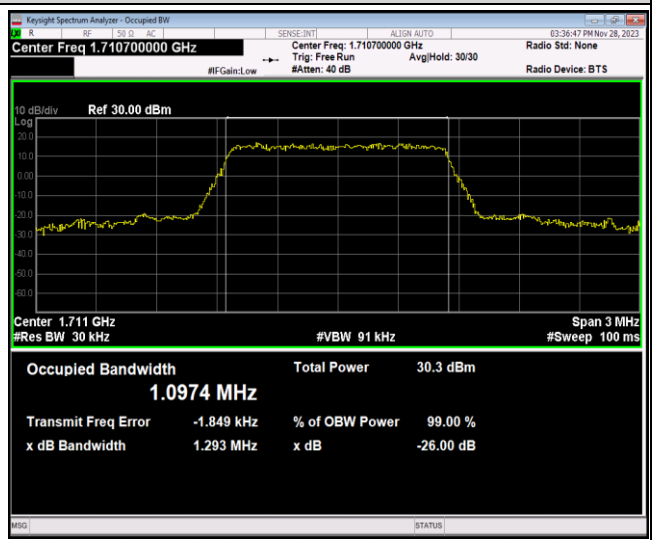

Band66-1.4MHz-16QAM-131979-6RB#0

Band66-1.4MHz-16QAM-132665-6RB#0