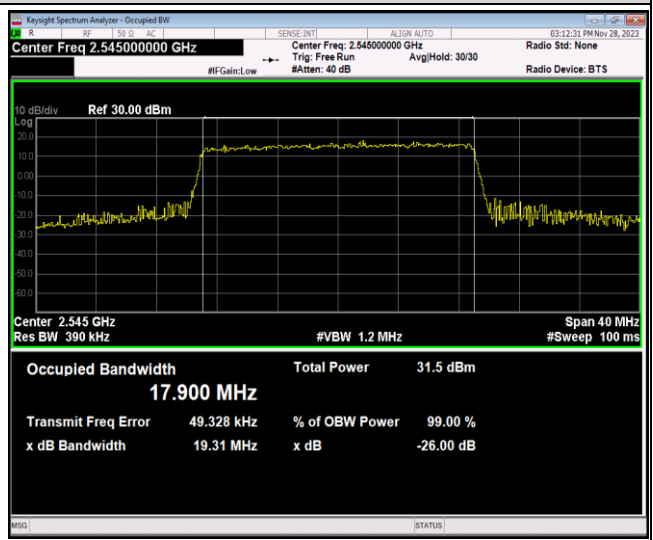

Band41-20MHz-QPSK-40140-100RB#0

Band41-20MHz-QPSK-41140-100RB#0