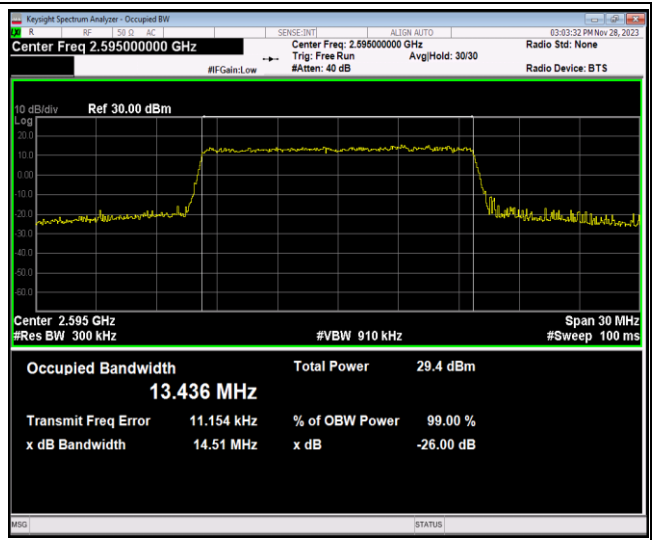

Band41-15MHz-QPSK-41165-75RB#0

Band41-15MHz-16QAM-40115-75RB#0

Band41-15MHz-16QAM-40640-75RB#0

Band41-15MHz-16QAM-41165-75RB#0

Band41-15MHz-64QAM-40115-75RB#0

Band41-15MHz-64QAM-40640-75RB#0

Band41-15MHz-64QAM-41165-75RB#0