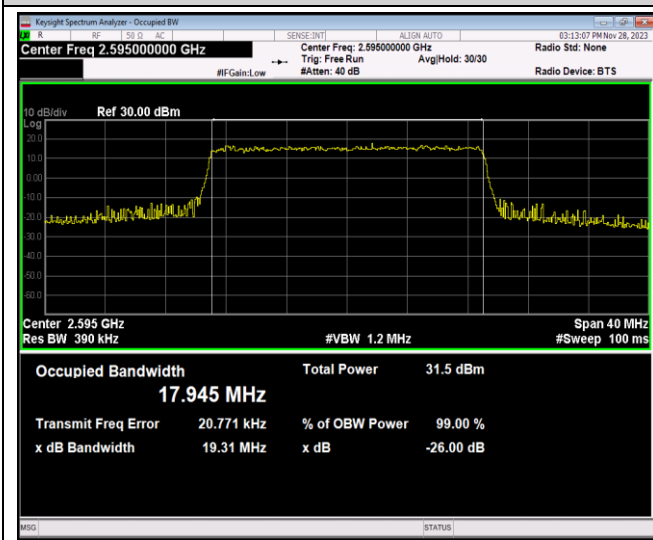

Band41-20MHz-QPSK-40640-100RB#0

Band41-20MHz-16QAM-40140-100RB#0