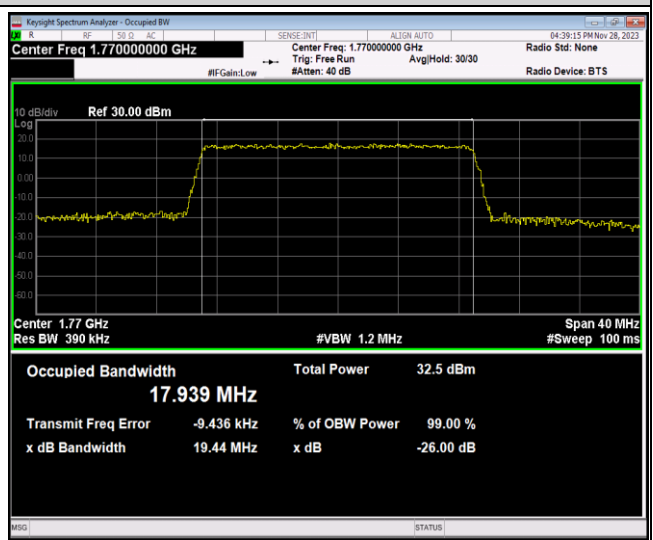

Band66-20MHz-QPSK-132572-100RB#0

Band66-20MHz-16QAM-132322-100RB#0