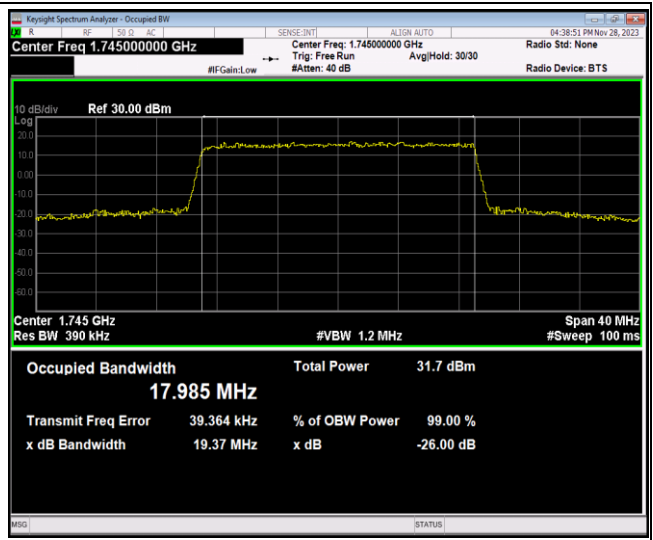

Band66-20MHz-16QAM-132322-100RB#0

Band66-20MHz-64QAM-132072-100RB#0