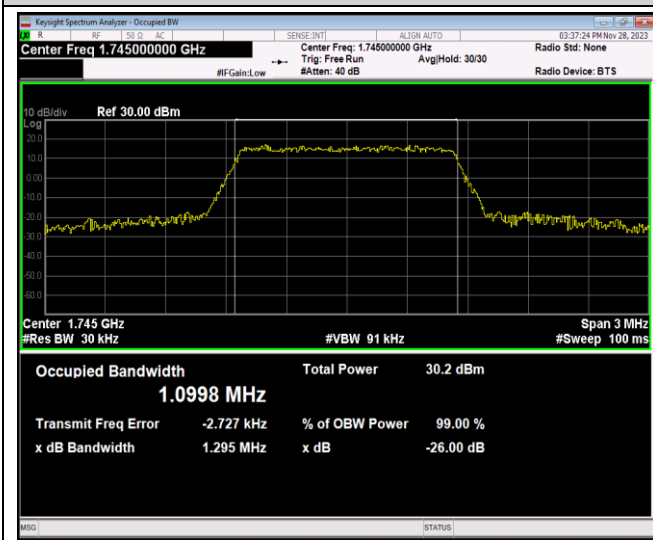

Band66-1.4MHz-16QAM-132322-6RB#0

Band66-1.4MHz-64QAM-131979-6RB#0