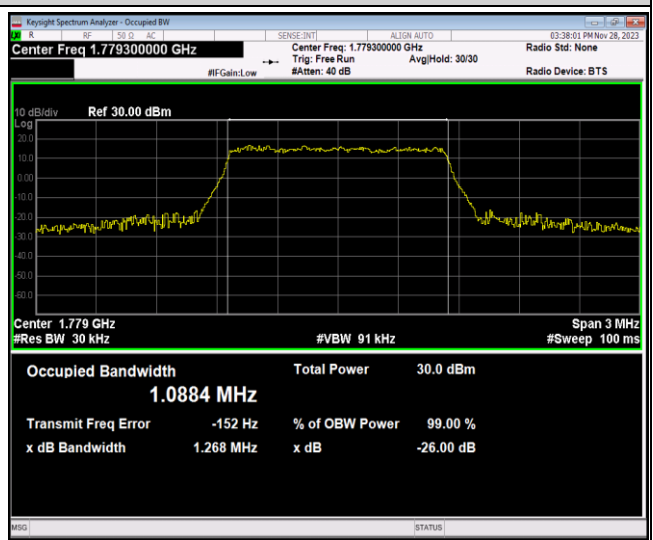

Band66-1.4MHz-16QAM-132665-6RB#0

Band66-1.4MHz-64QAM-132322-6RB#0