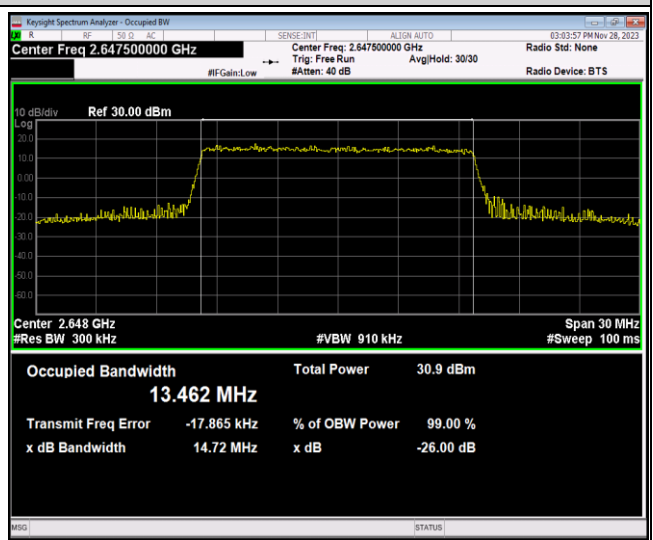

Band41-15MHz-QPSK-41165-75RB#0

Band41-15MHz-16QAM-40115-75RB#0

Band41-15MHz-16QAM-40640-75RB#0

Band41-15MHz-16QAM-41165-75RB#0

Band41-15MHz-64QAM-40115-75RB#0

Band41-15MHz-64QAM-40640-75RB#0

Band41-15MHz-64QAM-41165-75RB#0