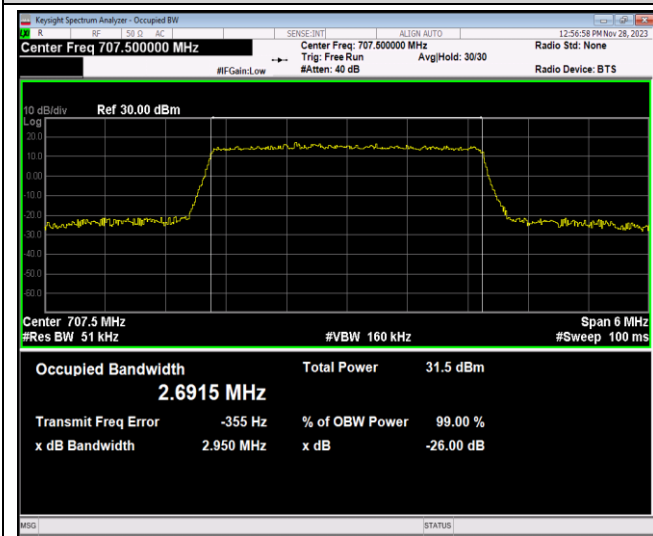

Band12-3MHz-QPSK-23095-15RB#0

Band12-3MHz-16QAM-23025-15RB#0