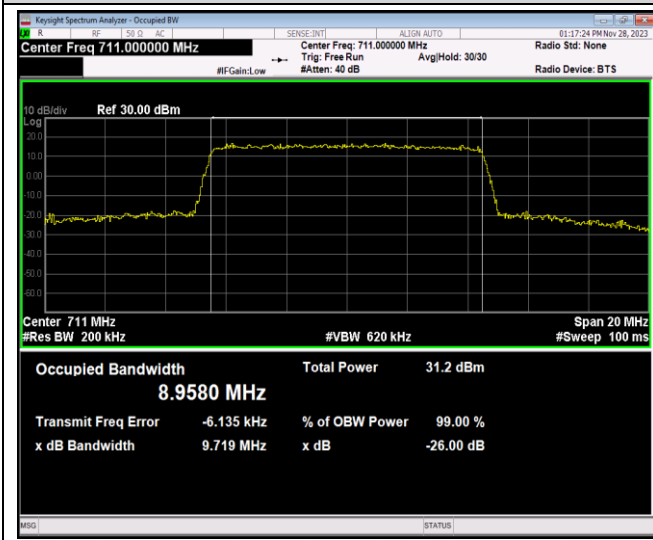

Band12-10MHz-16QAM-23130-50RB#0

Band12-10MHz-64QAM-23095-50RB#0