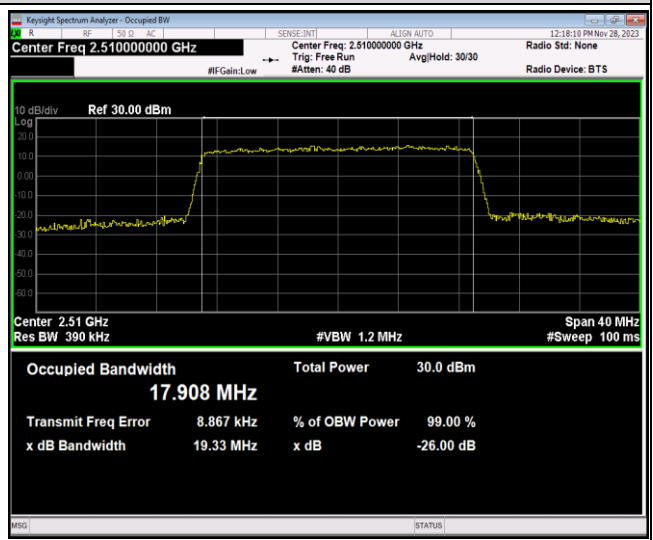

Band7-20MHz-16QAM-21350-100RB#0

Band7-20MHz-64QAM-20850-100RB#0

Band7-20MHz-64QAM-21100-100RB#0

Band7-20MHz-64QAM-21350-100RB#0

Band12-1.4MHz-QPSK-23017-6RB#0

Band12-1.4MHz-QPSK-23095-6RB#0

Band12-1.4MHz-QPSK-23173-6RB#0