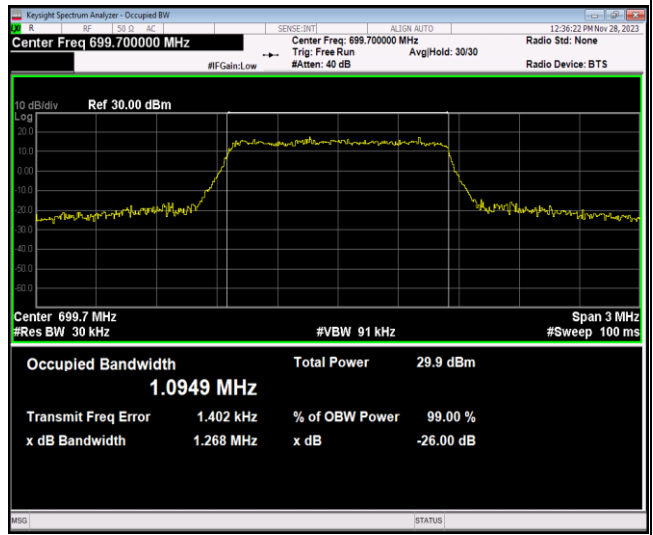

Band12-1.4MHz-16QAM-23017-6RB#0

Band12-1.4MHz-16QAM-23173-6RB#0