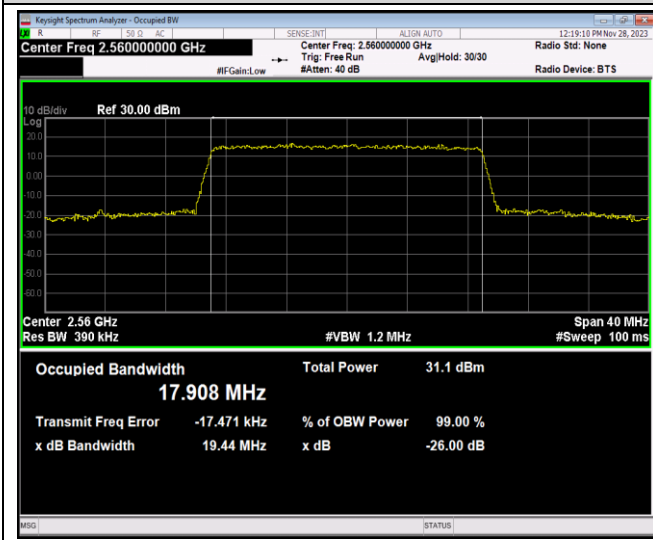

Band7-20MHz-16QAM-21350-100RB#0

Band7-20MHz-64QAM-20850-100RB#0

Band7-20MHz-64QAM-21100-100RB#0

Band7-20MHz-64QAM-21350-100RB#0

Band12-1.4MHz-QPSK-23017-6RB#0

Band12-1.4MHz-QPSK-23095-6RB#0

Band12-1.4MHz-QPSK-23173-6RB#0