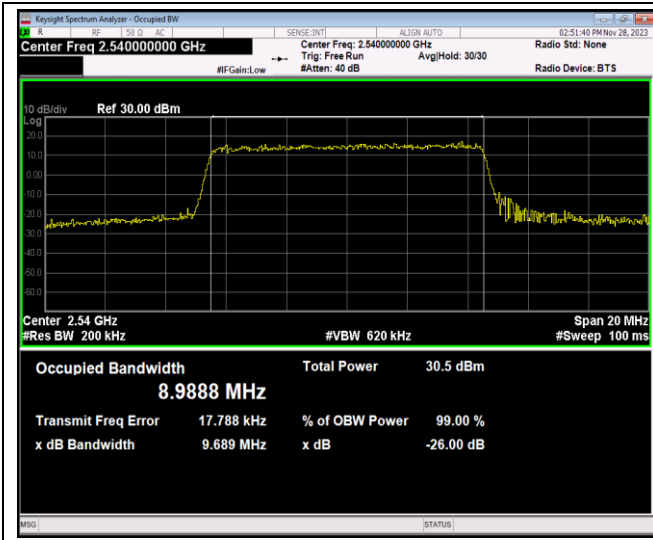

Band41-10MHz-16QAM-40090-50RB#0

Band41-10MHz-16QAM-41190-50RB#0