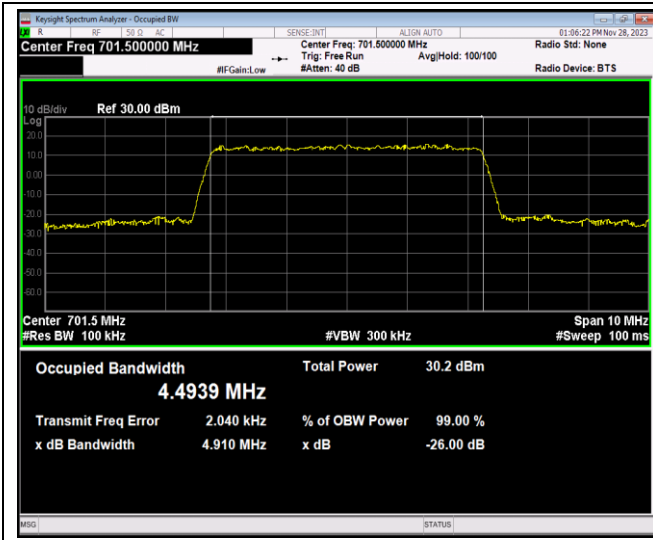

Band12-5MHz-64QAM-23035-25RB#0

Band12-5MHz-64QAM-23155-25RB#0