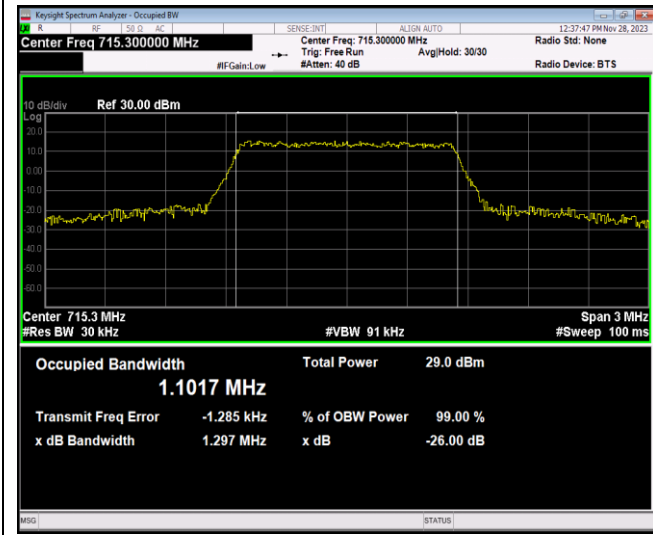

Band12-1.4MHz-16QAM-23017-6RB#0

Band12-1.4MHz-16QAM-23095-6RB#0

Band12-1.4MHz-16QAM-23173-6RB#0

Band12-1.4MHz-64QAM-23017-6RB#0

Band12-1.4MHz-64QAM-23095-6RB#0

Band12-1.4MHz-64QAM-23173-6RB#0

Band12-3MHz-QPSK-23025-15RB#0