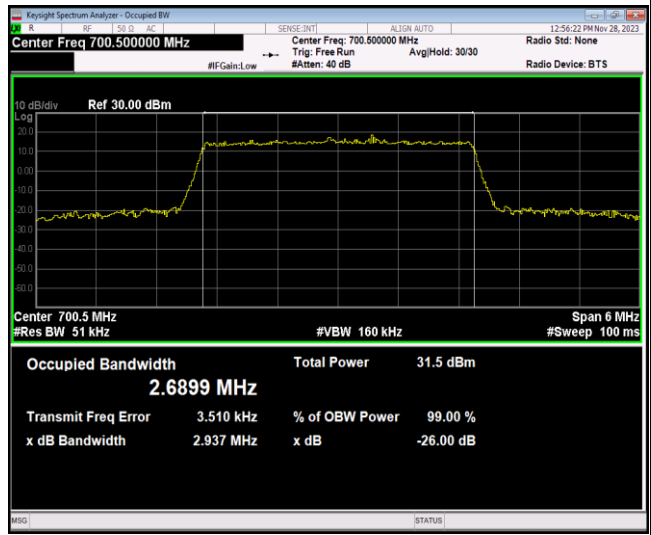

Band12-3MHz-QPSK-23025-15RB#0

Band12-3MHz-QPSK-23165-15RB#0