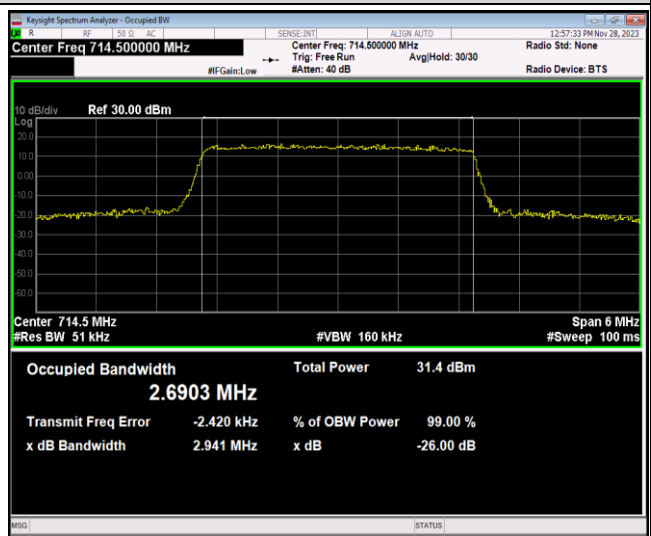

Band12-3MHz-QPSK-23165-15RB#0

Band12-3MHz-16QAM-23095-15RB#0