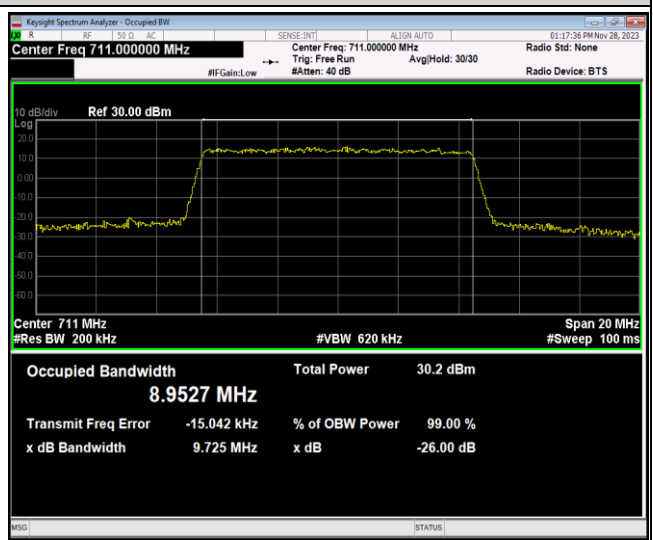

Band12-10MHz-16QAM-23095-50RB#0

Band12-10MHz-16QAM-23130-50RB#0

Band12-10MHz-64QAM-23060-50RB#0

Band12-10MHz-64QAM-23095-50RB#0

Band12-10MHz-64QAM-23130-50RB#0

Band17-5MHz-QPSK-23755-25RB#0

Band17-5MHz-QPSK-23790-25RB#0