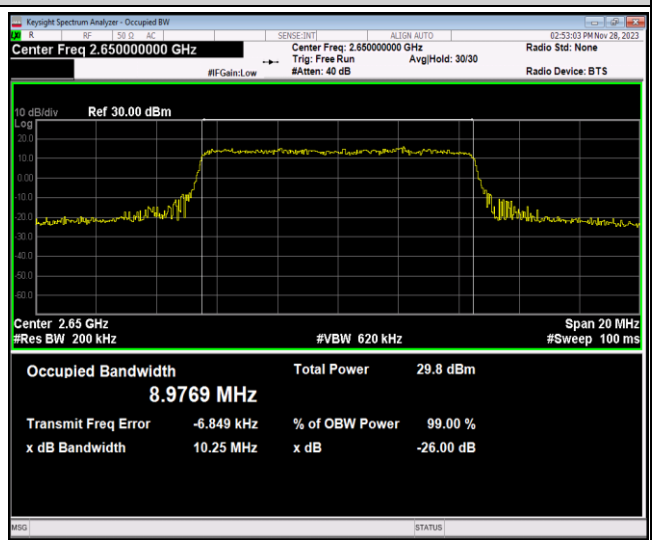

Band41-10MHz-64QAM-41190-50RB#0

Band41-15MHz-QPSK-40640-75RB#0