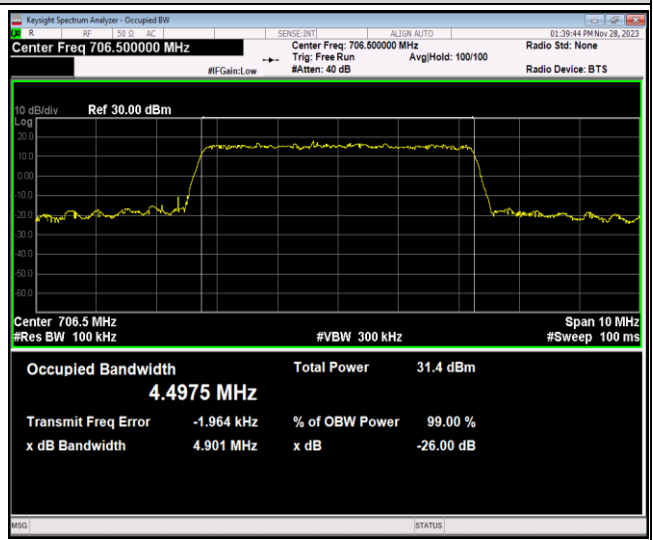

Band17-5MHz-16QAM-23755-25RB#0

Band17-5MHz-16QAM-23825-25RB#0