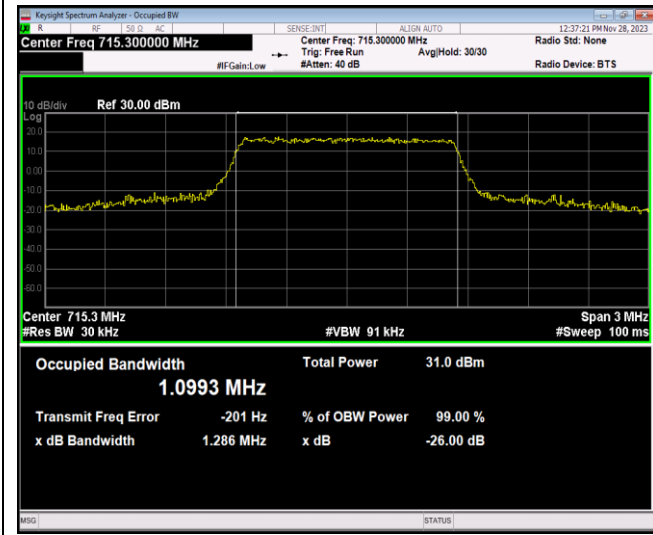

Band12-1.4MHz-QPSK-23173-6RB#0

Band12-1.4MHz-16QAM-23095-6RB#0