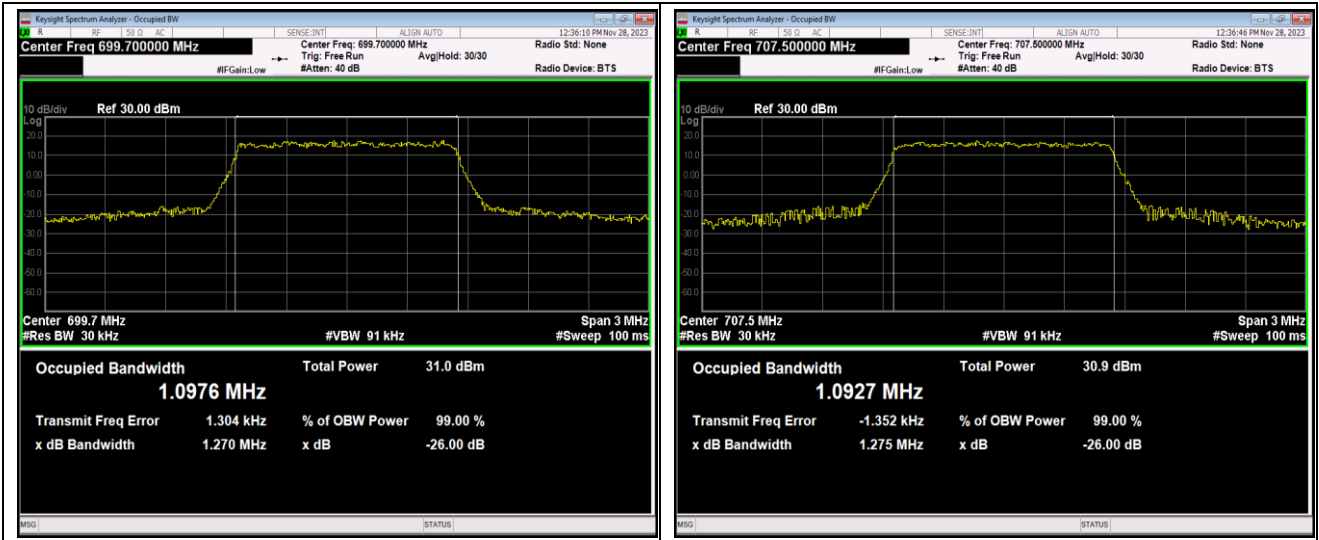

Band7-20MHz-16QAM-21350-100RB#0

Band7-20MHz-64QAM-20850-100RB#0

Band7-20MHz-64QAM-21100-100RB#0

Band7-20MHz-64QAM-21350-100RB#0

Band12-1.4MHz-QPSK-23017-6RB#0

Band12-1.4MHz-QPSK-23095-6RB#0

Band12-1.4MHz-QPSK-23173-6RB#0