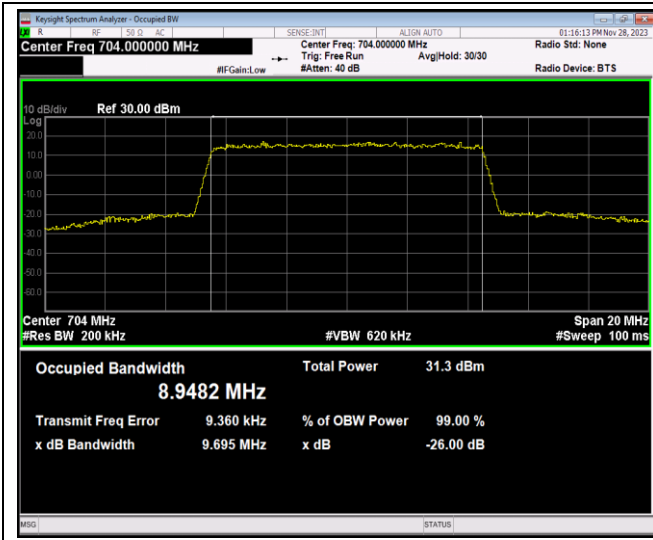

Band12-10MHz-16QAM-23060-50RB#0

Band12-10MHz-16QAM-23130-50RB#0