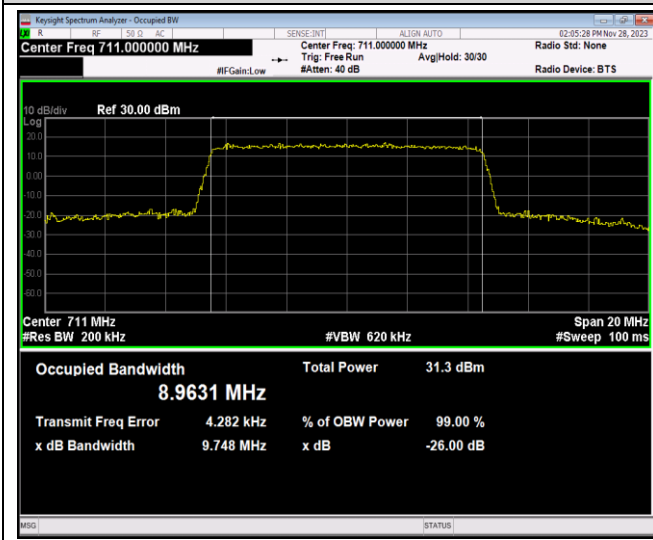

Band17-10MHz-16QAM-23800-50RB#0

Band17-10MHz-64QAM-23790-50RB#0