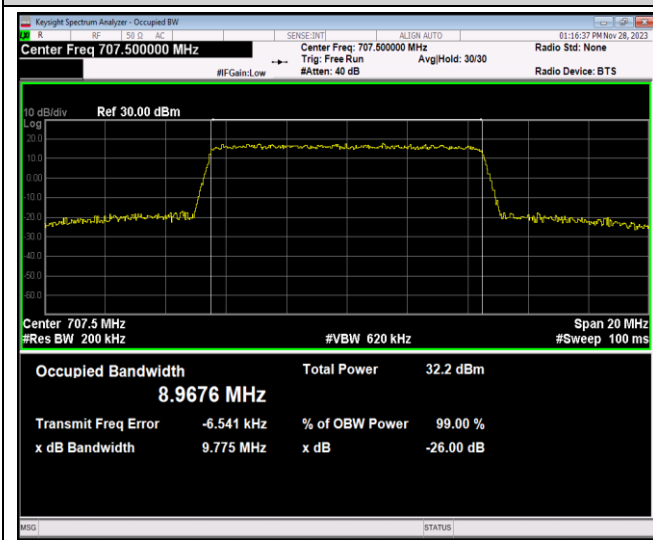

Band12-5MHz-64QAM-23035-25RB#0

Band12-5MHz-64QAM-23095-25RB#0

Band12-5MHz-64QAM-23155-25RB#0

Band12-10MHz-QPSK-23060-50RB#0

Band12-10MHz-QPSK-23095-50RB#0

Band12-10MHz-QPSK-23130-50RB#0

Band12-10MHz-16QAM-23060-50RB#0