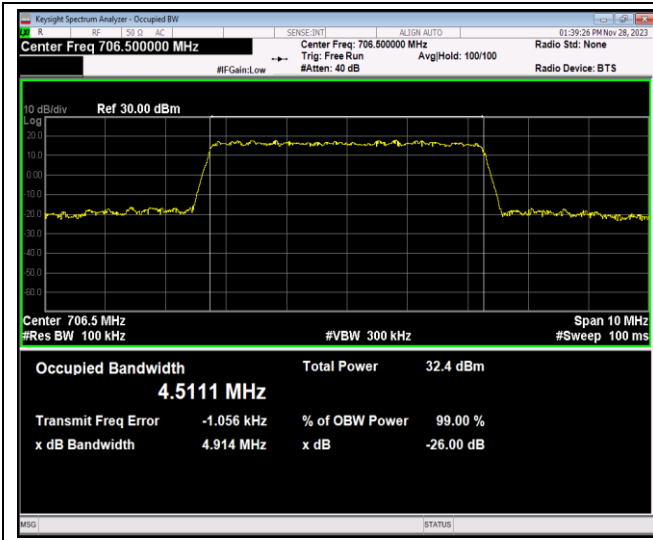

Band12-10MHz-16QAM-23095-50RB#0

Band12-10MHz-16QAM-23130-50RB#0

Band12-10MHz-64QAM-23060-50RB#0

Band12-10MHz-64QAM-23095-50RB#0

Band12-10MHz-64QAM-23130-50RB#0

Band17-5MHz-QPSK-23755-25RB#0

Band17-5MHz-QPSK-23790-25RB#0