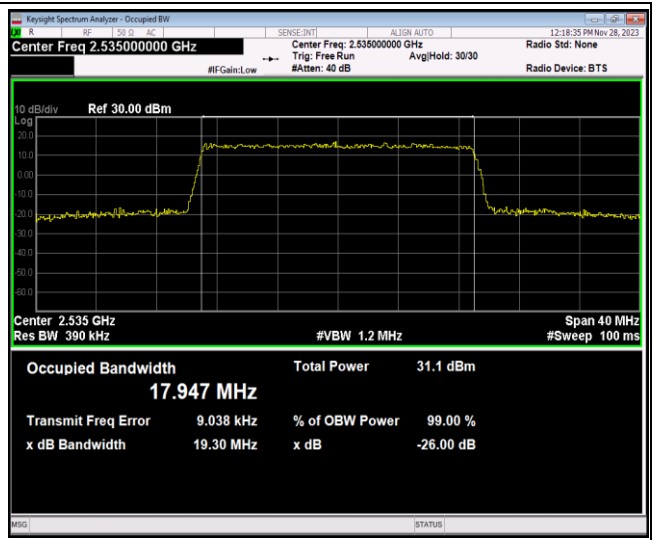

Band7-20MHz-16QAM-21350-100RB#0

Band7-20MHz-64QAM-20850-100RB#0

Band7-20MHz-64QAM-21100-100RB#0

Band7-20MHz-64QAM-21350-100RB#0

Band12-1.4MHz-QPSK-23017-6RB#0

Band12-1.4MHz-QPSK-23095-6RB#0

Band12-1.4MHz-QPSK-23173-6RB#0