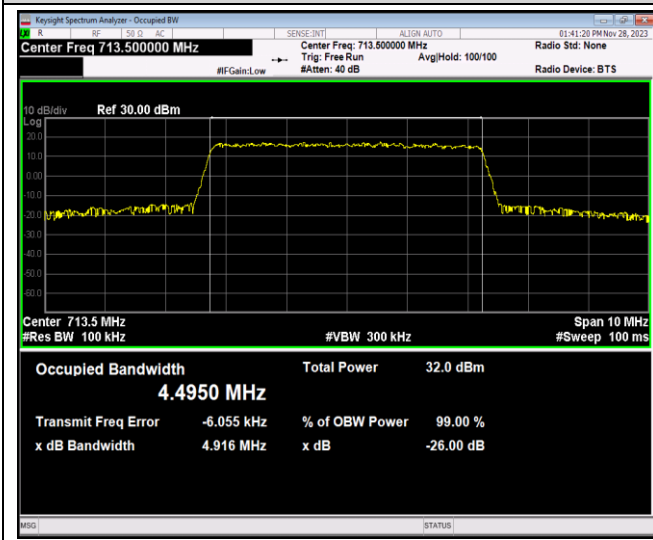

Band17-5MHz-QPSK-23825-25RB#0

Band17-5MHz-16QAM-23790-25RB#0