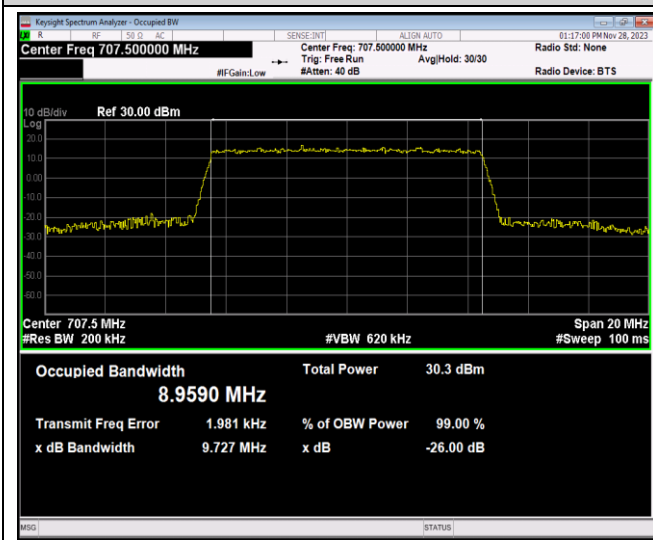

Band12-10MHz-16QAM-23095-50RB#0

Band12-10MHz-16QAM-23130-50RB#0

Band12-10MHz-64QAM-23060-50RB#0

Band12-10MHz-64QAM-23095-50RB#0

Band12-10MHz-64QAM-23130-50RB#0

Band17-5MHz-QPSK-23755-25RB#0

Band17-5MHz-QPSK-23790-25RB#0