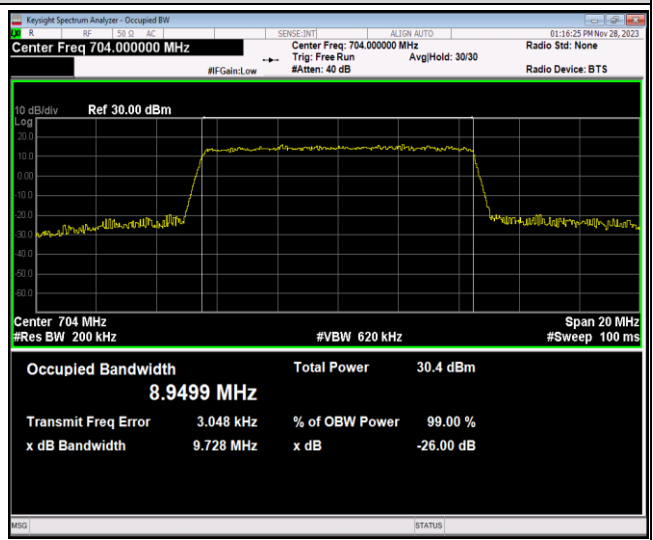

Band12-10MHz-16QAM-23095-50RB#0

Band12-10MHz-16QAM-23130-50RB#0

Band12-10MHz-64QAM-23060-50RB#0

Band12-10MHz-64QAM-23095-50RB#0

Band12-10MHz-64QAM-23130-50RB#0

Band17-5MHz-QPSK-23755-25RB#0

Band17-5MHz-QPSK-23790-25RB#0