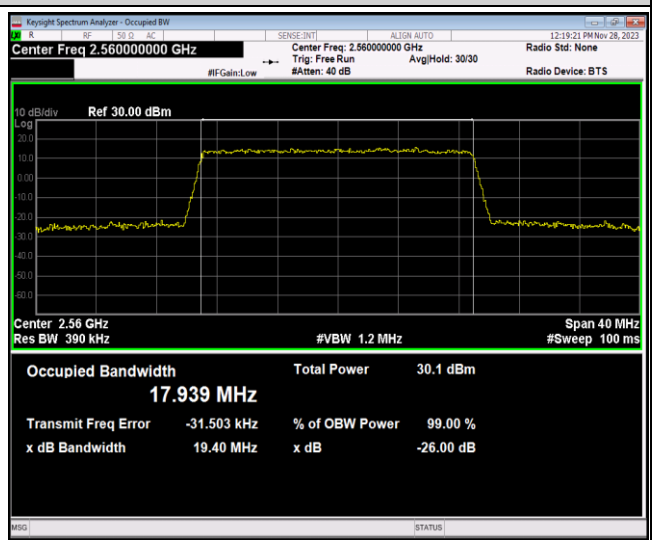

Band7-20MHz-16QAM-21350-100RB#0

Band7-20MHz-64QAM-20850-100RB#0

Band7-20MHz-64QAM-21100-100RB#0

Band7-20MHz-64QAM-21350-100RB#0

Band12-1.4MHz-QPSK-23017-6RB#0

Band12-1.4MHz-QPSK-23095-6RB#0

Band12-1.4MHz-QPSK-23173-6RB#0