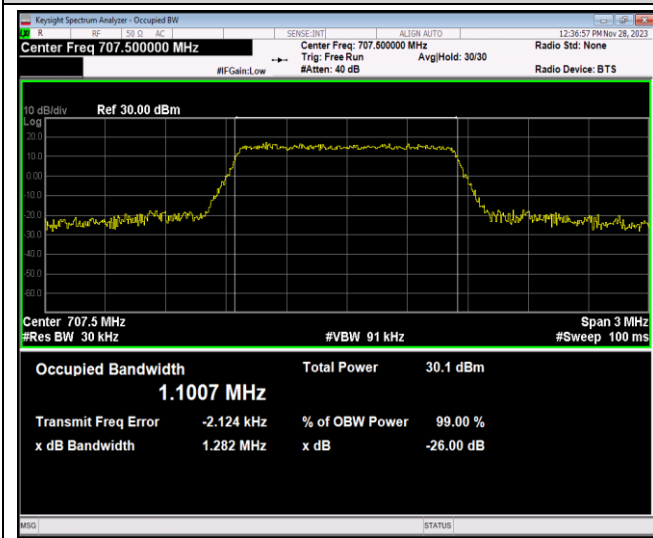

Band12-1.4MHz-16QAM-23095-6RB#0

Band12-1.4MHz-64QAM-23017-6RB#0