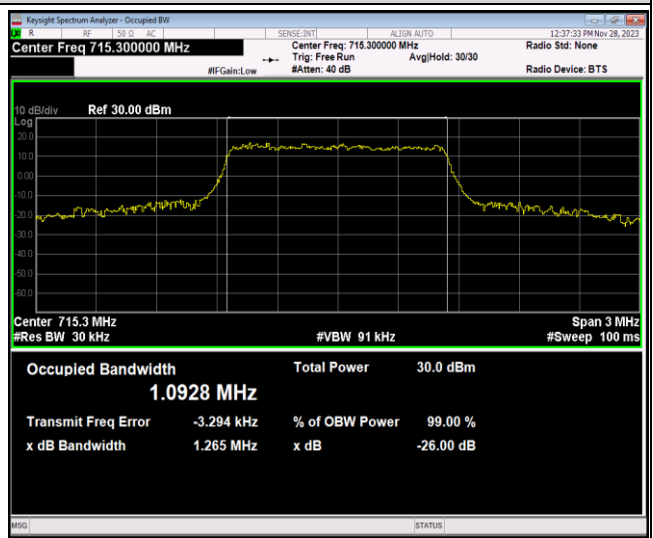

Band12-1.4MHz-16QAM-23017-6RB#0

Band12-1.4MHz-16QAM-23095-6RB#0

Band12-1.4MHz-16QAM-23173-6RB#0

Band12-1.4MHz-64QAM-23017-6RB#0

Band12-1.4MHz-64QAM-23095-6RB#0

Band12-1.4MHz-64QAM-23173-6RB#0

Band12-3MHz-QPSK-23025-15RB#0