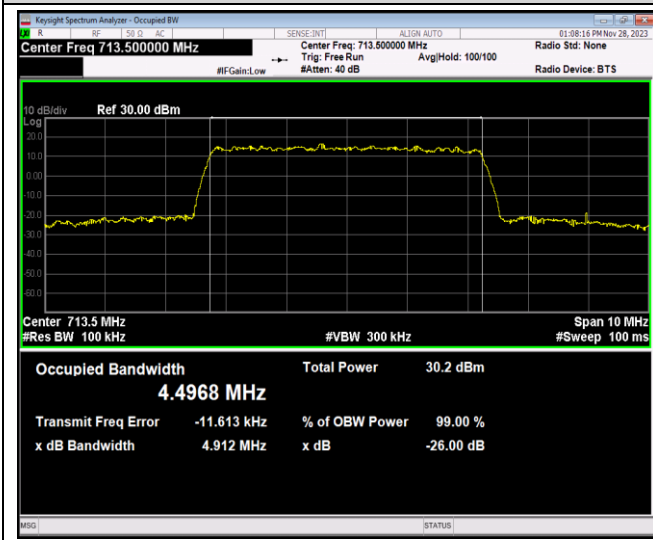

Band12-5MHz-64QAM-23035-25RB#0

Band12-5MHz-64QAM-23095-25RB#0

Band12-5MHz-64QAM-23155-25RB#0

Band12-10MHz-QPSK-23060-50RB#0

Band12-10MHz-QPSK-23095-50RB#0

Band12-10MHz-QPSK-23130-50RB#0

Band12-10MHz-16QAM-23060-50RB#0