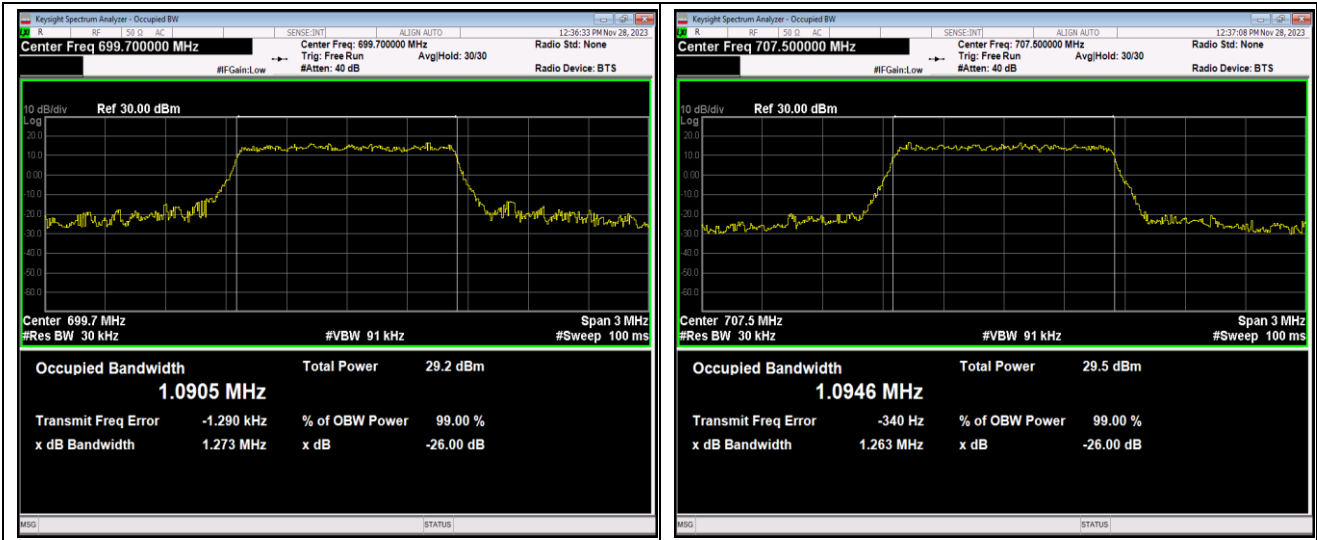

Band12-1.4MHz-16QAM-23017-6RB#0

Band12-1.4MHz-16QAM-23095-6RB#0

Band12-1.4MHz-16QAM-23173-6RB#0

Band12-1.4MHz-64QAM-23017-6RB#0

Band12-1.4MHz-64QAM-23095-6RB#0

Band12-1.4MHz-64QAM-23173-6RB#0

Band12-3MHz-QPSK-23025-15RB#0