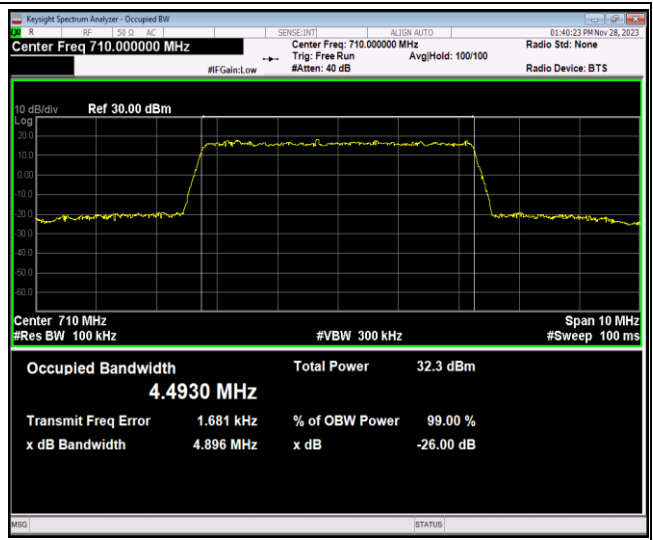

Band17-5MHz-QPSK-23790-25RB#0

Band17-5MHz-16QAM-23755-25RB#0