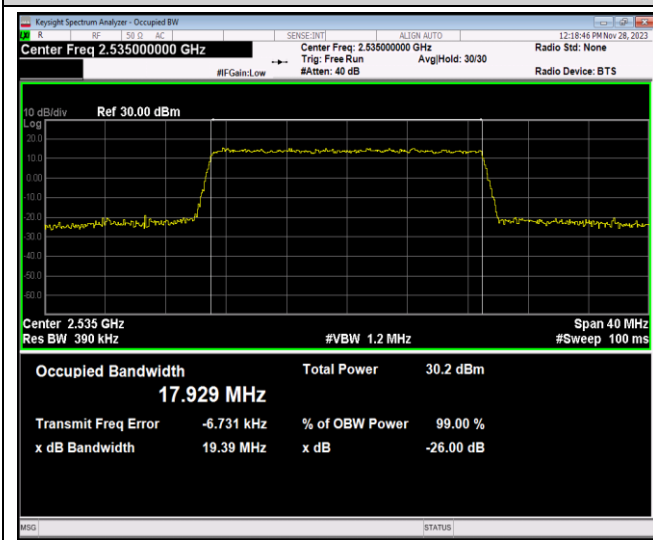

Band7-20MHz-16QAM-21350-100RB#0

Band7-20MHz-64QAM-20850-100RB#0

Band7-20MHz-64QAM-21100-100RB#0

Band7-20MHz-64QAM-21350-100RB#0

Band12-1.4MHz-QPSK-23017-6RB#0

Band12-1.4MHz-QPSK-23095-6RB#0

Band12-1.4MHz-QPSK-23173-6RB#0