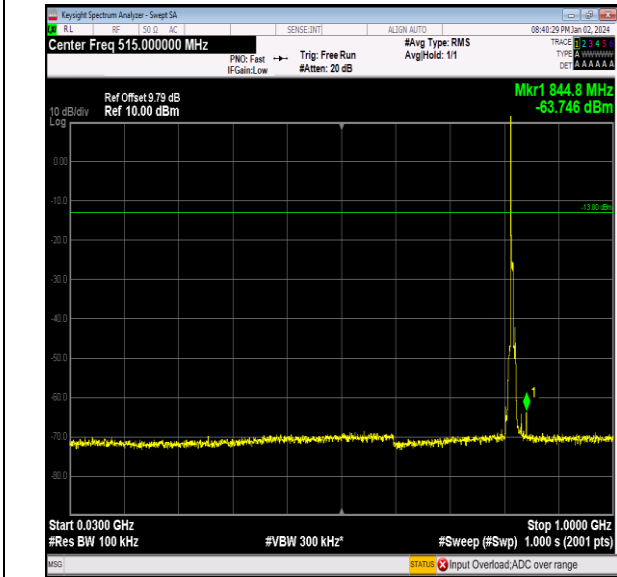

Band26_5MHz_16QAM_26740_1RB#0_0.009~0.15_0.009
~0.15

Band26_5MHz_16QAM_26740_1RB#0_30~1000_30~100
0