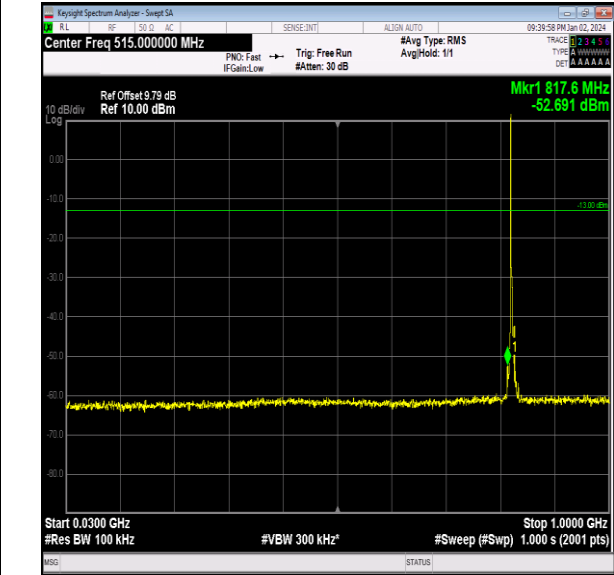

Band26_3MHz_QPSK_27025_1RB#0_30~1000_30~1000

Band26_3MHz_QPSK_27025_1RB#0_1000~3000_1000~3000

Band26_3MHz_QPSK_27025_1RB#0_3000~10000_3000
 ~10000

Band26_3MHz_16QAM_26805_1RB#0_0.009~0.15_0.009
 ~0.15

Band26_3MHz_16QAM_26805_1RB#0_0.15~30_0.15~30