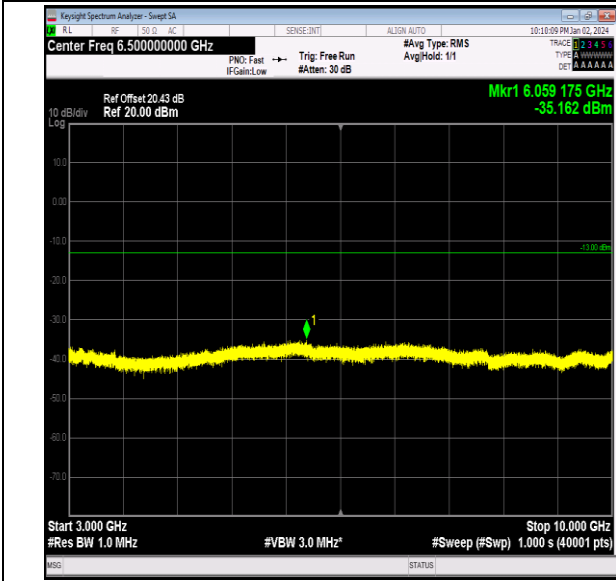

Band26_5MHz_QPSK_26815_1RB#0_30~1000_30~1000

Band26_5MHz_QPSK_26815_1RB#0_3000~10000_3000
~10000