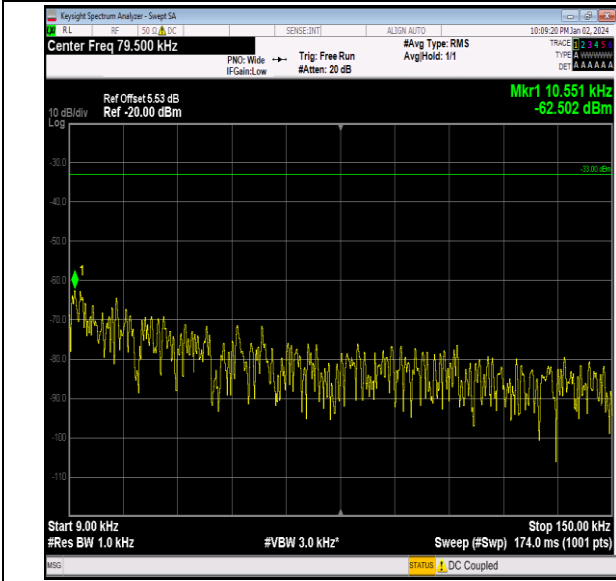

Band26_3MHz_16QAM_27025_1RB#0_0.15~30_0.15~30

Band26_3MHz_16QAM_27025_1RB#0_30~1000_30~100

0

Band26_3MHz_16QAM_27025_1RB#0_1000~3000_1000

Band26_3MHz_16QAM_27025_1RB#0_3000~10000_300

~3000

0~10000

Band26_5MHz_QPSK_26815_1RB#0_0.009~0.15_0.009~0.15