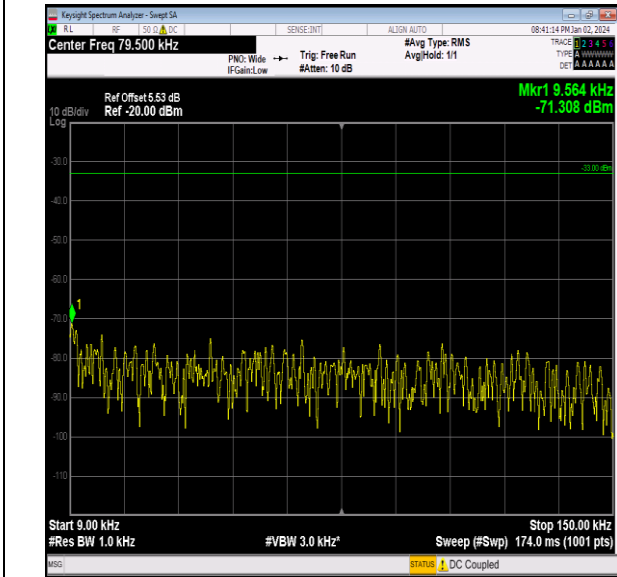

Band26_5MHz_QPSK_26740_1RB#0_1000~3000_1000~3000

Band26_5MHz_QPSK_26740_1RB#0_3000~10000_3000~10000

Band26_5MHz_QPSK_26765_1RB#0_0.009~0.15_0.009~0.15

Band26_5MHz_QPSK_26765_1RB#0_0.15~30_0.15~30

Band26_5MHz_QPSK_26765_1RB#0_30~1000_30~1000