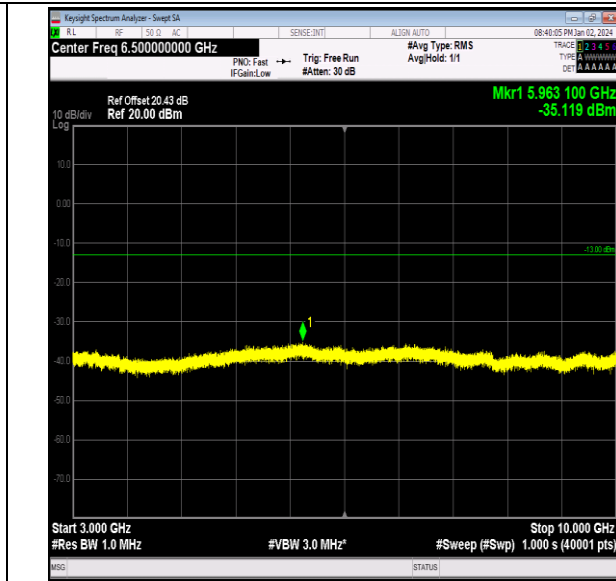

Band26_5MHz_QPSK_26740_1RB#0_1000~3000_1000~3000

Band26_5MHz_QPSK_26740_1RB#0_3000~10000_3000~10000

Band26_5MHz_QPSK_26765_1RB#0_0.009~0.15_0.009~0.15

Band26_5MHz_QPSK_26765_1RB#0_0.15~30_0.15~30

Band26_5MHz_QPSK_26765_1RB#0_30~1000_30~1000