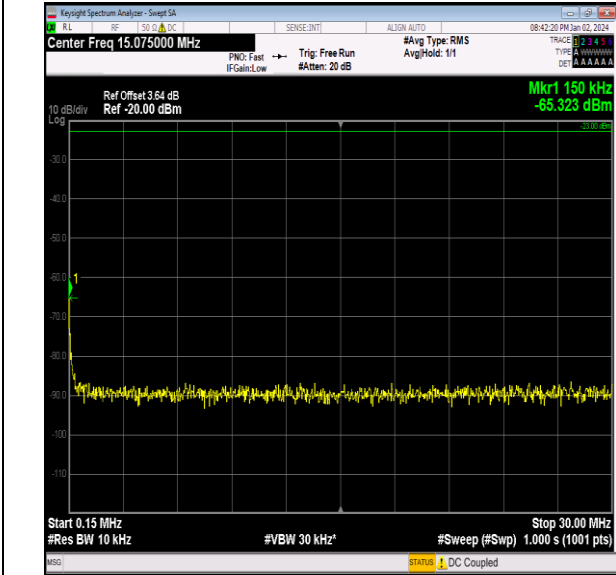

Band26_5MHz_16QAM_26740_1RB#0_30~1000_30~100
 0

Band26_5MHz_16QAM_26740_1RB#0_1000~3000_1000
 ~3000

Band26_5MHz_16QAM_26740_1RB#0_3000~10000_300
 0~10000

Band26_5MHz_16QAM_26765_1RB#0_0.009~0.15_0.009
 ~0.15