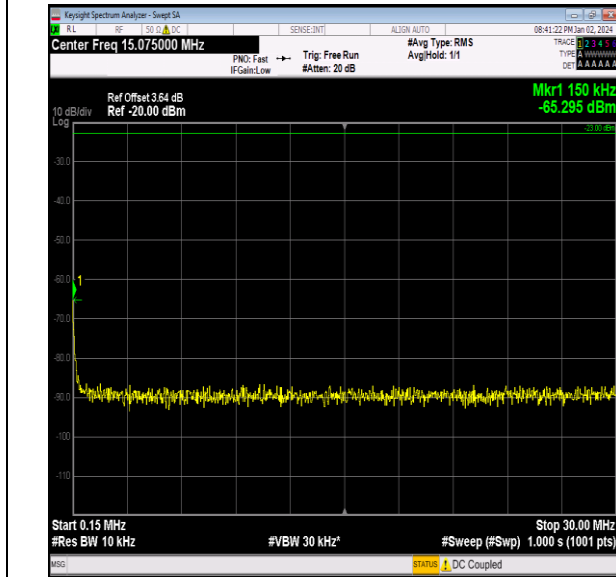

Band26_5MHz_QPSK_26740_1RB#0_1000~3000_1000~3000

Band26_5MHz_QPSK_26740_1RB#0_3000~10000_3000~10000

Band26_5MHz_QPSK_26765_1RB#0_0.009~0.15_0.009~0.15

Band26_5MHz_QPSK_26765_1RB#0_0.15~30_0.15~30

Band26_5MHz_QPSK_26765_1RB#0_30~1000_30~1000