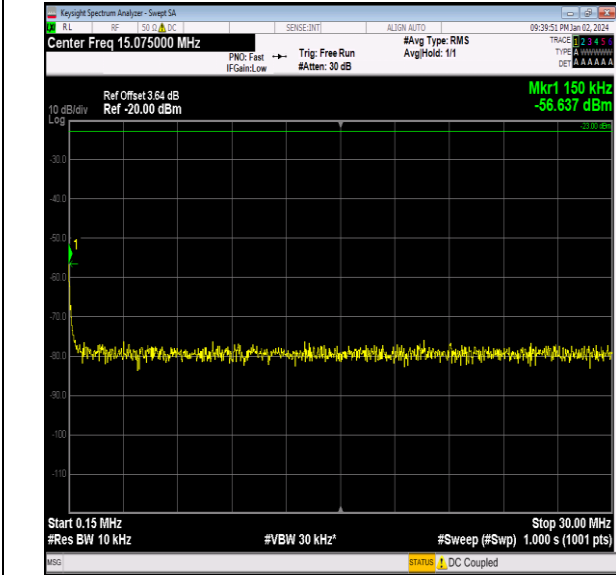

Band26_3MHz_QPSK_27025_1RB#0_30~1000_30~1000

Band26_3MHz_QPSK_27025_1RB#0_1000~3000_1000~3000

Band26_3MHz_QPSK_27025_1RB#0_3000~10000_3000
 ~10000

Band26_3MHz_16QAM_26805_1RB#0_0.009~0.15_0.009
 ~0.15

Band26_3MHz_16QAM_26805_1RB#0_0.15~30_0.15~30