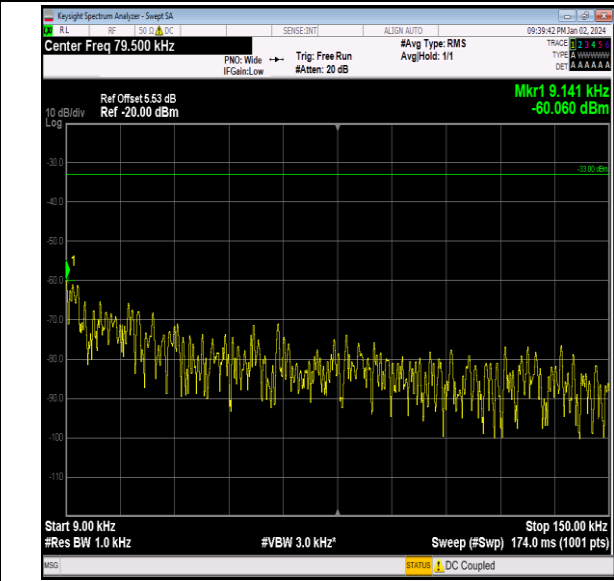

Band26_3MHz_QPSK_27025_1RB#0_1000~3000_1000~3000

Band26_3MHz_16QAM_26805_1RB#0_0.009~0.15_0.009
~0.15