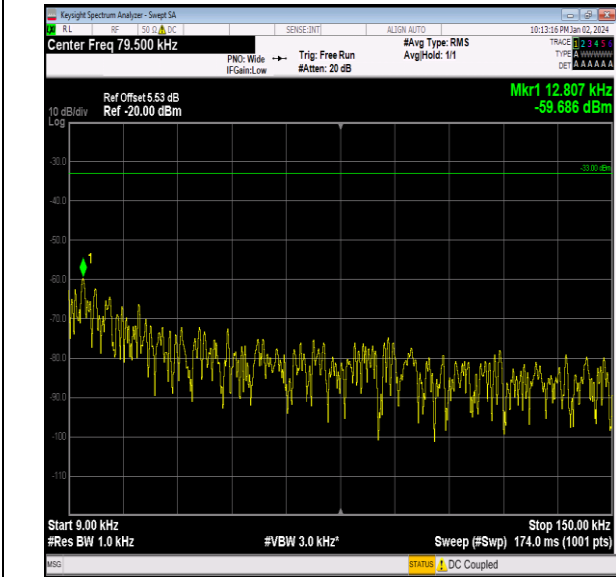

Band26_5MHz_QPSK_26915_1RB#0_0.15~30_0.15~30

Band26_5MHz_QPSK_26915_1RB#0_30~1000_30~1000

Band26_5MHz_QPSK_26915_1RB#0_1000~3000_1000~3000

Band26_5MHz_QPSK_26915_1RB#0_3000~10000_3000~10000

Band26_5MHz_QPSK_27015_1RB#0_0.009~0.15_0.009~0.15