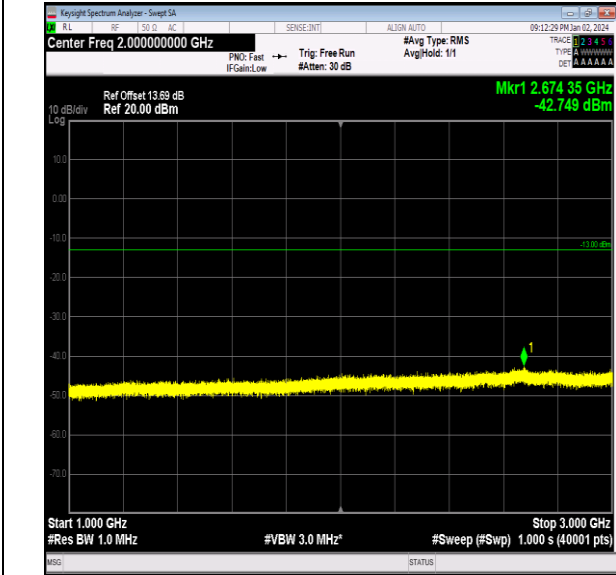

Band26_1.4MHz_16QAM_26797_1RB#0_0.15~30_0.15~
30

Band26_1.4MHz_16QAM_26797_1RB#0_1000~3000_100
0~3000