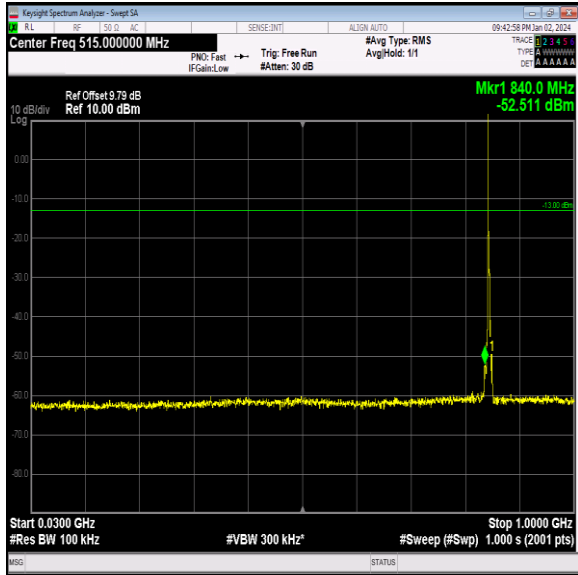

Band26_3MHz_QPSK_26915_1RB#0_30~1000_30~1000

Band26_3MHz_QPSK_26915_1RB#0_1000~3000_1000~3000

Band26_3MHz_QPSK_26915_1RB#0_3000~10000_3000~10000

Band26_3MHz_QPSK_27025_1RB#0_0.009~0.15_0.009~0.15

Band26_3MHz_QPSK_27025_1RB#0_0.15~30_0.15~30