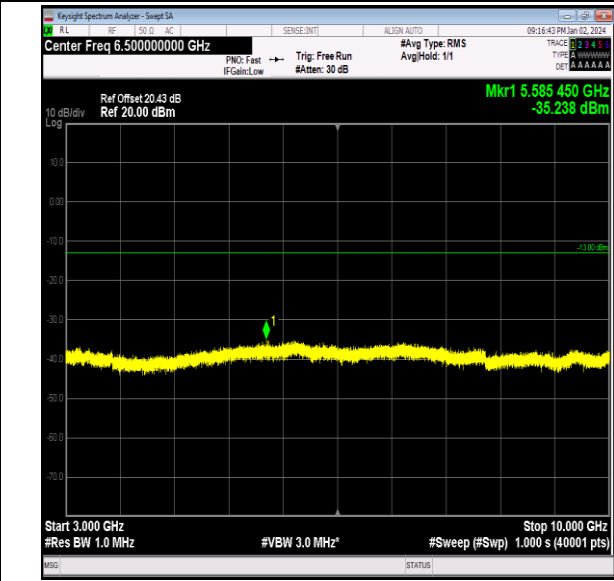

Band26_1.4MHz_16QAM_27033_1RB#0_30~1000_30~1
000

Band26_1.4MHz_16QAM_27033_1RB#0_3000~10000_30
00~10000