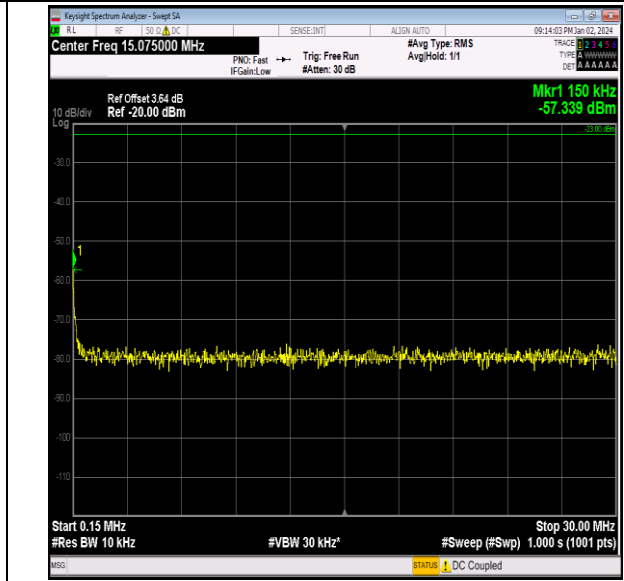

Band26_1.4MHz_16QAM_26797_1RB#0_3000~10000_30
00~10000

Band26_1.4MHz_16QAM_26915_1RB#0_0.15~30_0.15~
30