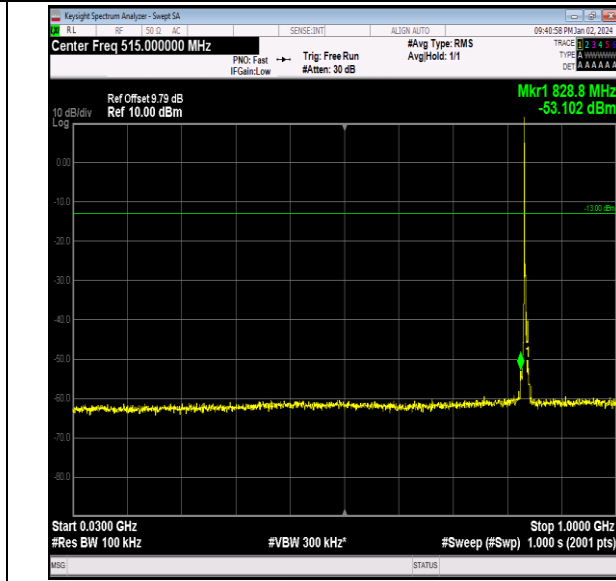

Band26_3MHz_QPSK_26805_1RB#0_30~1000_30~1000

Band26_3MHz_QPSK_26805_1RB#0_1000~3000_1000~3000

Band26_3MHz_QPSK_26805_1RB#0_3000~10000_3000~10000

Band26_3MHz_QPSK_26915_1RB#0_0.009~0.15_0.009~0.15

Band26_3MHz_QPSK_26915_1RB#0_0.15~30_0.15~30