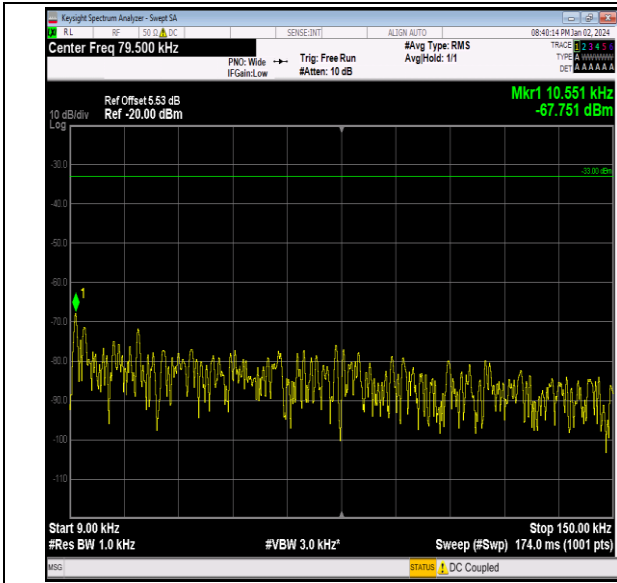

Band26_5MHz_16QAM_26715_1RB#0_1000~3000_1000
~3000

Band26_5MHz_16QAM_26740_1RB#0_0.009~0.15_0.009
~0.15