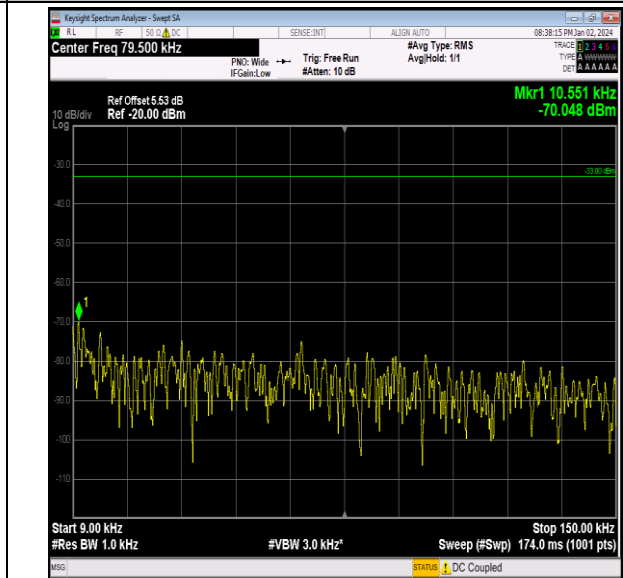

Band26_5MHz_QPSK_26765_1RB#0_1000~3000_1000~3000

Band26_5MHz_16QAM_26715_1RB#0_0.009~0.15_0.009~0.15