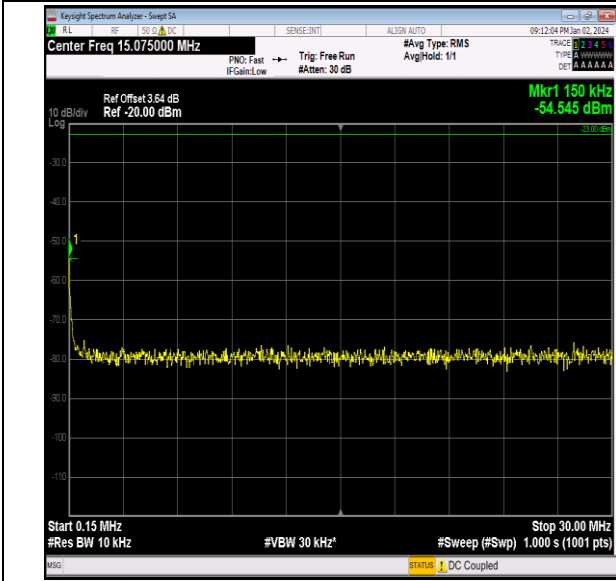

Band26_1.4MHz_QPSK_26915_1RB#0_30~1000_30~100
0

Band26_1.4MHz_QPSK_27033_1RB#0_30~1000_30~100
0

Band26_1.4MHz_QPSK_27033_1RB#0_1000~3000_1000
~3000

Band26_1.4MHz_QPSK_27033_1RB#0_3000~10000_300
0~10000

Band26_1.4MHz_16QAM_26797_1RB#0_0.009~0.15_0.0
09~0.15