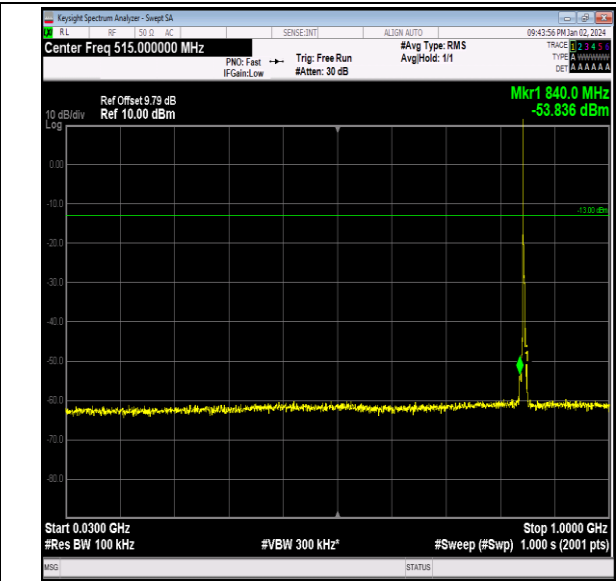

Band26_3MHz_16QAM_26805_1RB#0_30~1000_30~100
 0

Band26_3MHz_16QAM_26915_1RB#0_30~1000_30~100
0

Band26_3MHz_16QAM_26915_1RB#0_1000~3000_1000
~3000

Band26_3MHz_16QAM_26915_1RB#0_3000~10000_300
0~10000

Band26_3MHz_16QAM_27025_1RB#0_0.009~0.15_0.009
~0.15