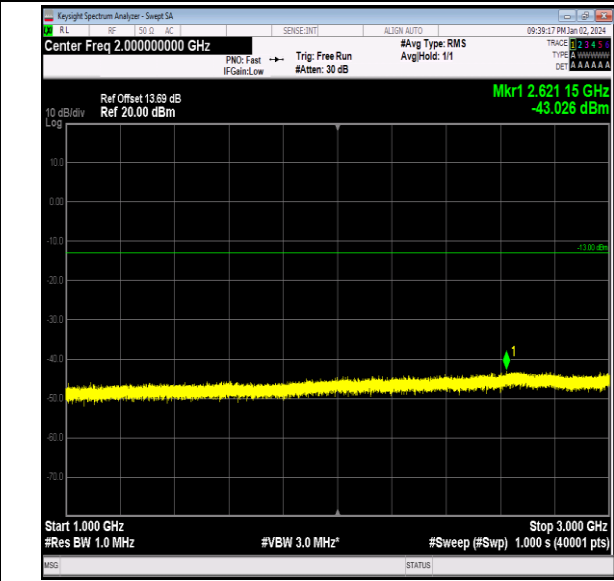

Band26_1.4MHz_16QAM_27033_1RB#0_1000~3000_100
0~3000

Band26_1.4MHz_16QAM_27033_1RB#0_3000~10000_30
00~10000

Band26_3MHz_QPSK_26805_1RB#0_0.009~0.15_0.009~
0.15

Band26_3MHz_QPSK_26805_1RB#0_0.15~30_0.15~30