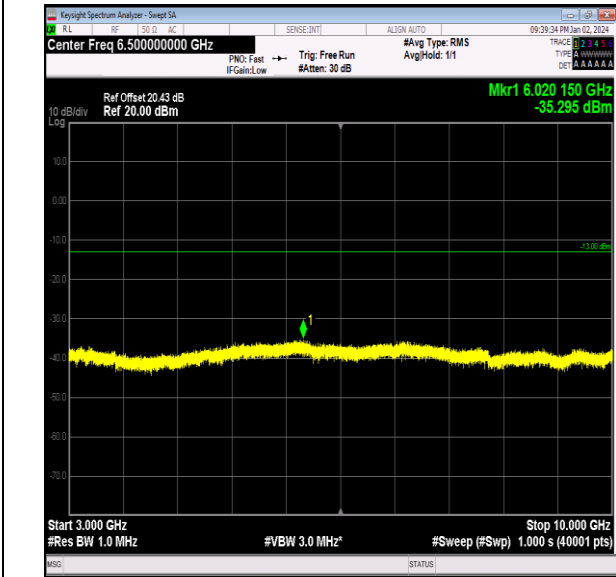

Band26_3MHz_QPSK_26805_1RB#0_30~1000_30~1000

Band26_3MHz_QPSK_26805_1RB#0_3000~10000_3000~10000