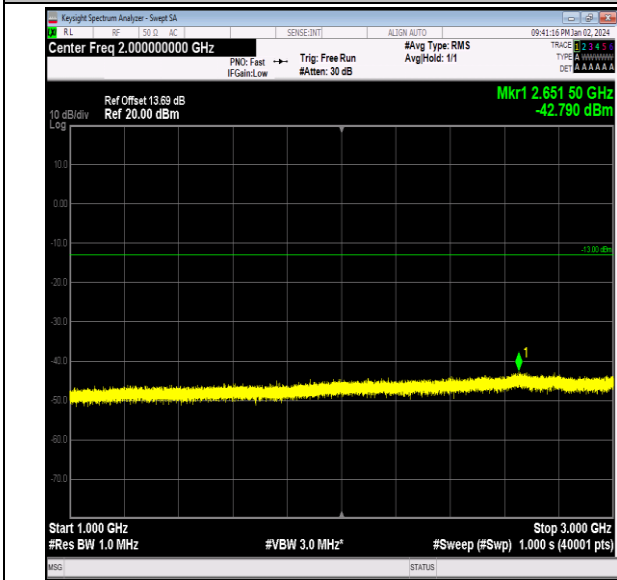

Band26_3MHz_QPSK_26915_1RB#0_0.15~30_0.15~30

Band26_3MHz_QPSK_26915_1RB#0_1000~3000_1000~3000