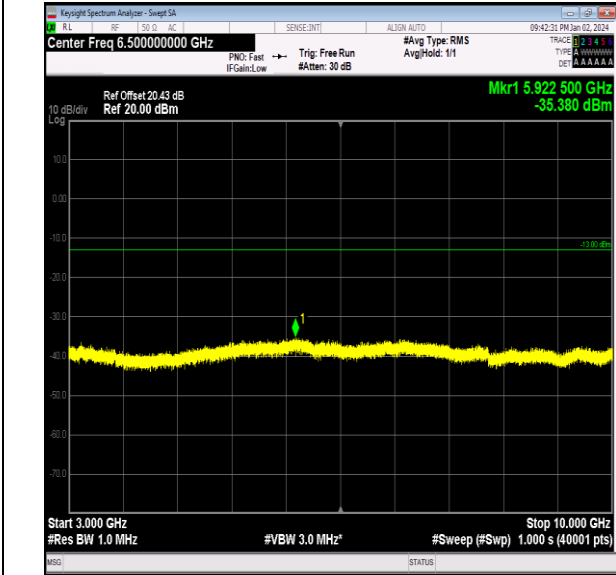

Band26_3MHz_16QAM_26805_1RB#0_30~1000_30~100
 0

Band26_3MHz_16QAM_26915_1RB#0_30~1000_30~100
0

Band26_3MHz_16QAM_26915_1RB#0_1000~3000_1000
~3000

Band26_3MHz_16QAM_26915_1RB#0_3000~10000_300
0~10000

Band26_3MHz_16QAM_27025_1RB#0_0.009~0.15_0.009
~0.15