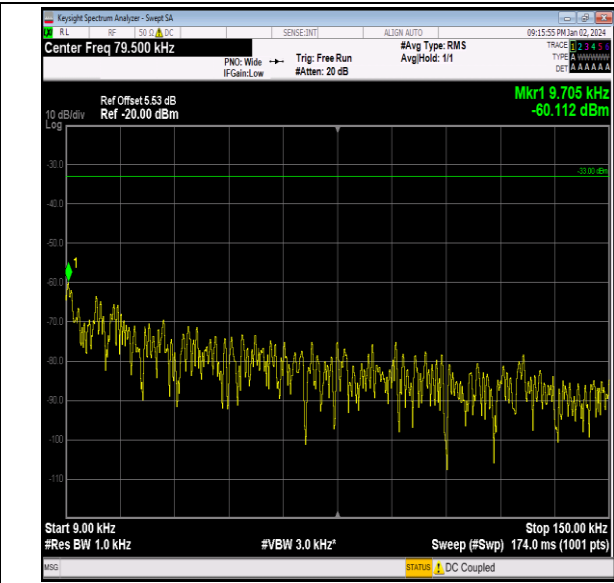

Band26_1.4MHz_16QAM_26915_1RB#0_0.009~0.15_0.0
09~0.15

Band26_1.4MHz_16QAM_26915_1RB#0_0.15~30_0.15~
30

Band26_1.4MHz_16QAM_26915_1RB#0_30~1000_30~1
000

Band26_1.4MHz_16QAM_26915_1RB#0_1000~3000_100
0~3000