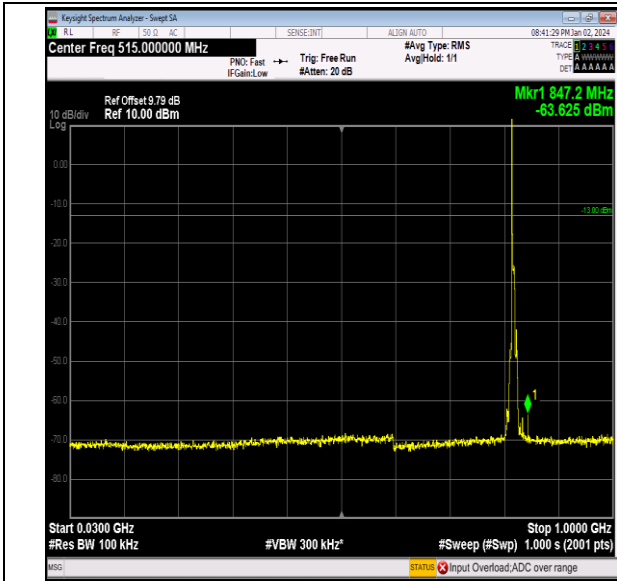

Band26_5MHz_QPSK_26740_1RB#0_1000~3000_1000~3000

Band26_5MHz_QPSK_26740_1RB#0_3000~10000_3000~10000

Band26_5MHz_QPSK_26765_1RB#0_0.009~0.15_0.009~0.15

Band26_5MHz_QPSK_26765_1RB#0_0.15~30_0.15~30

Band26_5MHz_QPSK_26765_1RB#0_30~1000_30~1000