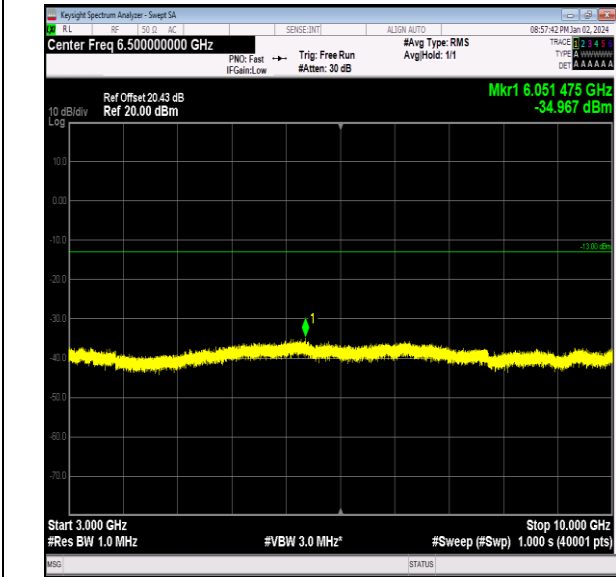

Band26_5MHz_16QAM_26765_1RB#0_0.15~30_0.15~30

Band26_5MHz_16QAM_26765_1RB#0_30~1000_30~100
 0

Band26_10MHz_QPSK_26740_1RB#0_30~1000_30~100
0

Band26_10MHz_QPSK_26740_1RB#0_1000~3000_1000
~3000

Band26_10MHz_QPSK_26740_1RB#0_3000~10000_300
0~10000