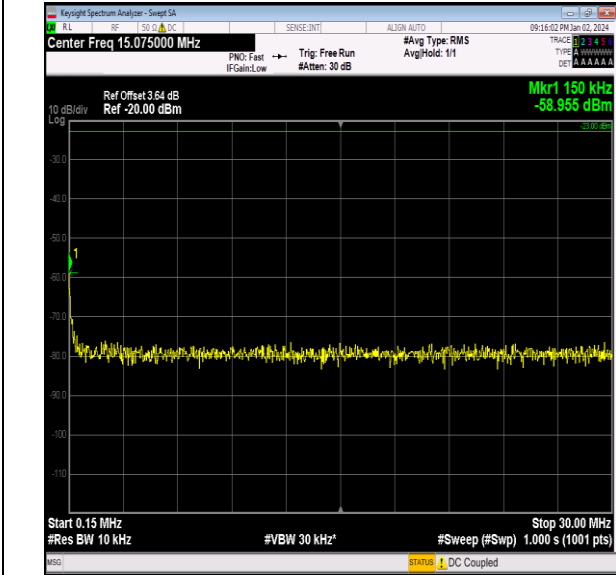

Band26_1.4MHz_16QAM_26915_1RB#0_3000~10000_30
00~10000

Band26_1.4MHz_16QAM_27033_1RB#0_0.15~30_0.15~
30