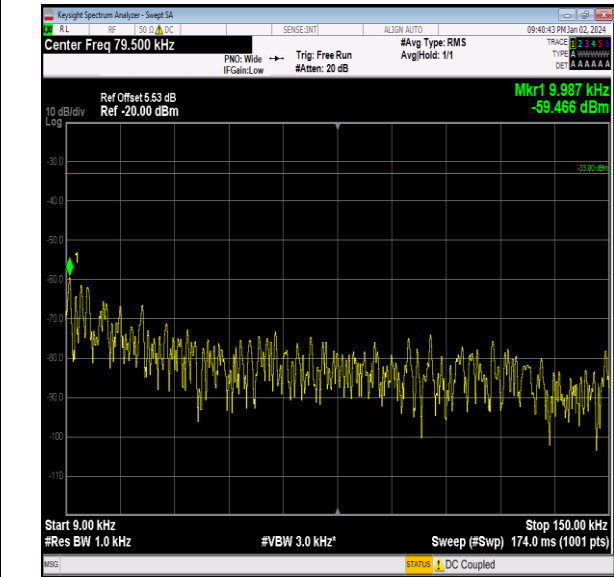

Band26_3MHz_QPSK_26805_1RB#0_1000~3000_1000~3000

Band26_3MHz_QPSK_26915_1RB#0_0.009~0.15_0.009~0.15