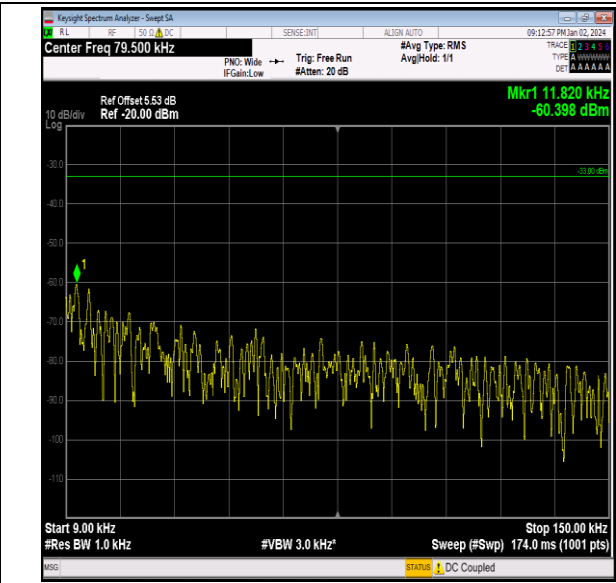

Band26_1.4MHz_QPSK_26797_1RB#0_1000~3000_1000
~3000

Band26_1.4MHz_QPSK_26915_1RB#0_0.009~0.15_0.00
9~0.15