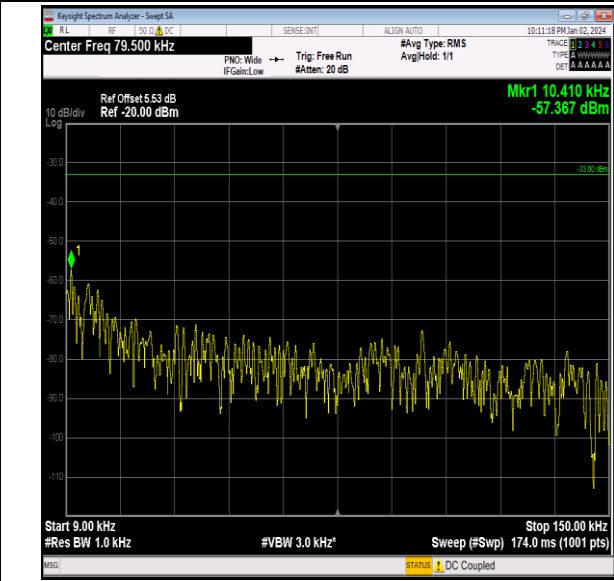

Band26_5MHz_QPSK_26815_1RB#0_0.15~30_0.15~30

Band26_5MHz_QPSK_26815_1RB#0_30~1000_30~1000

Band26_5MHz_QPSK_26815_1RB#0_1000~3000_1000~3000

Band26_5MHz_QPSK_26815_1RB#0_3000~10000_3000
 ~10000

Band26_5MHz_QPSK_26915_1RB#0_0.009~0.15_0.009~
 0.15