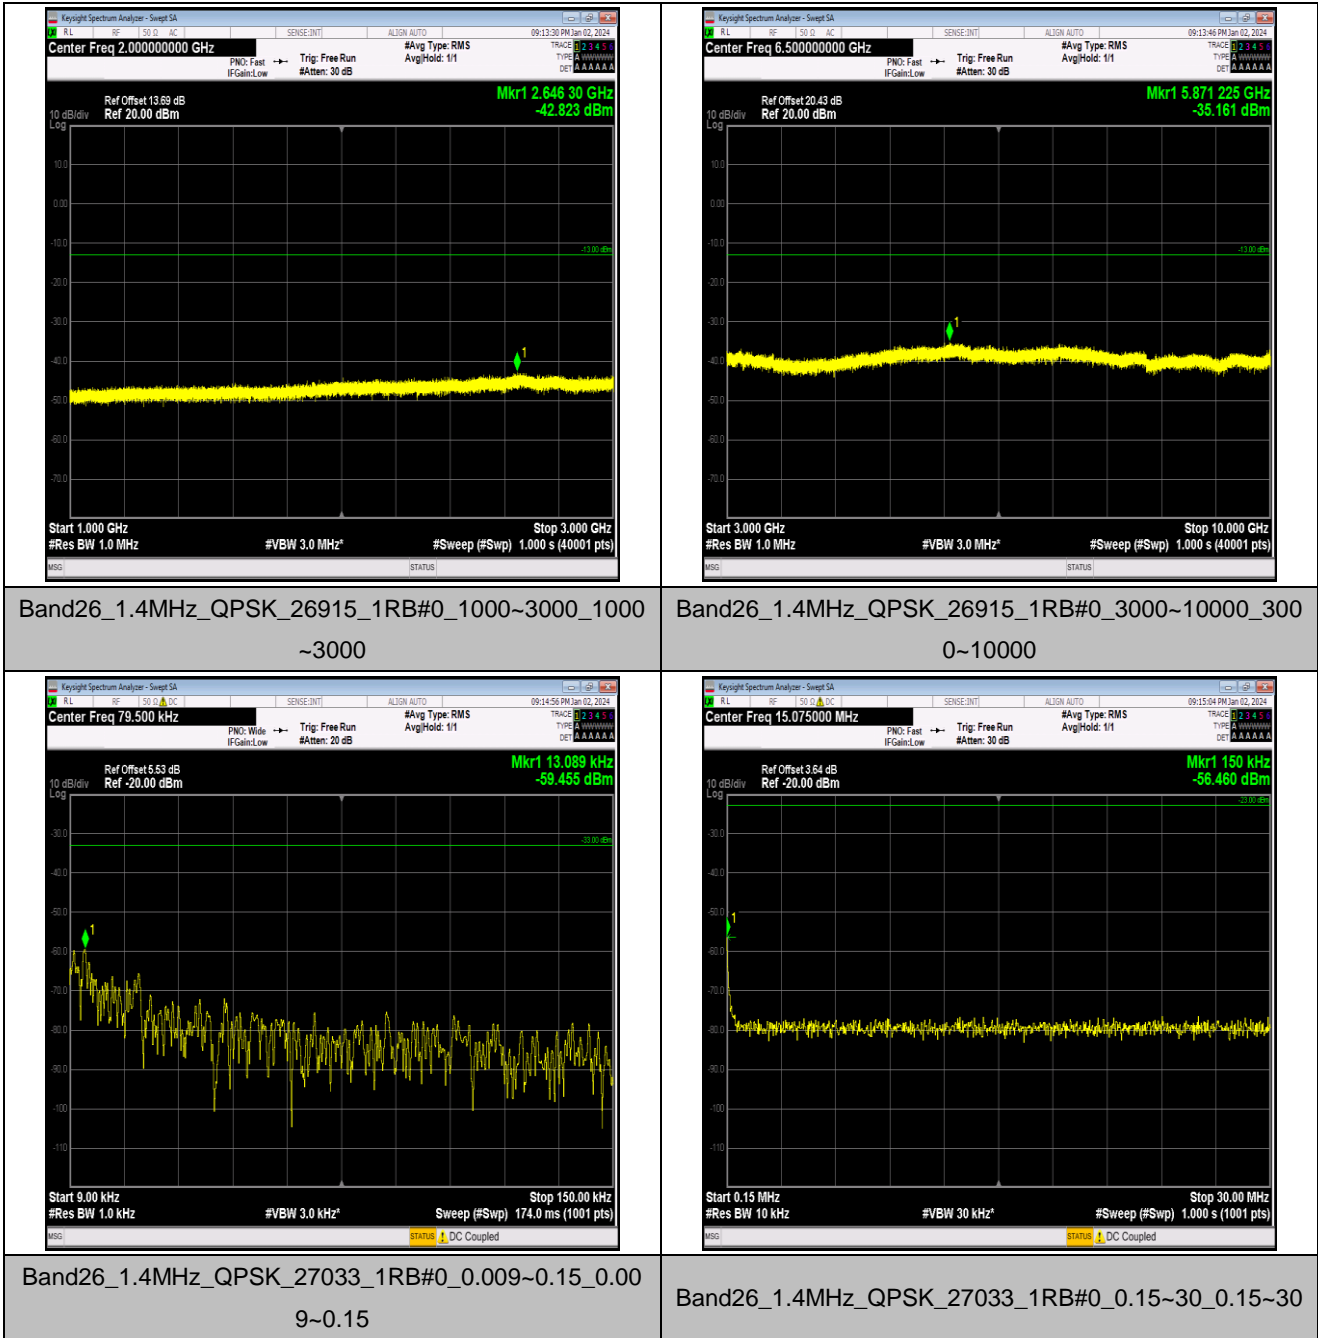

Band26_1.4MHz_QPSK_26915_1RB#0_0.15~30_0.15~30

Band26_1.4MHz_QPSK_26915_1RB#0_30~1000_30~100
0