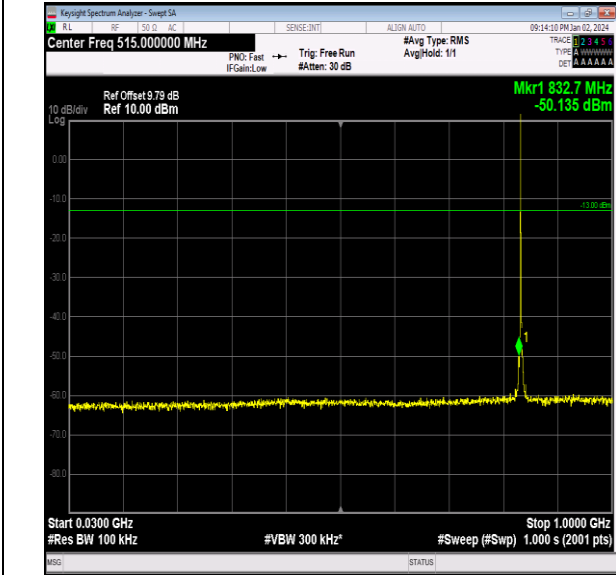

Band26_1.4MHz_16QAM_26915_1RB#0_0.009~0.15_0.0
09~0.15

Band26_1.4MHz_16QAM_26915_1RB#0_30~1000_30~1
000