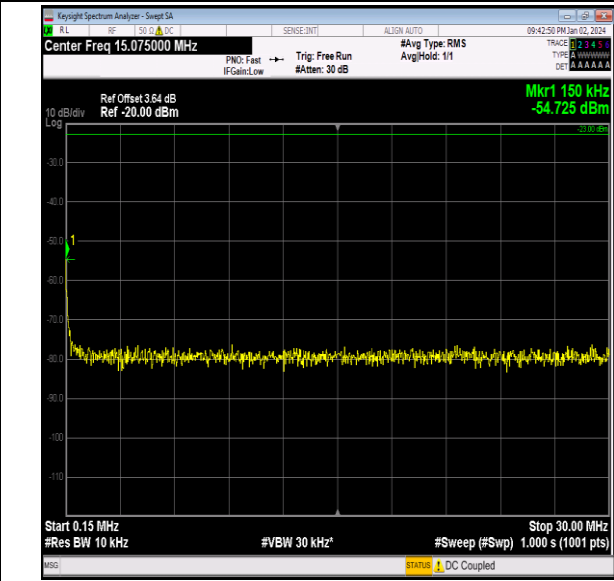

Band26_3MHz_QPSK_26915_1RB#0_3000~10000_3000~10000

Band26_3MHz_QPSK_27025_1RB#0_0.15~30_0.15~30