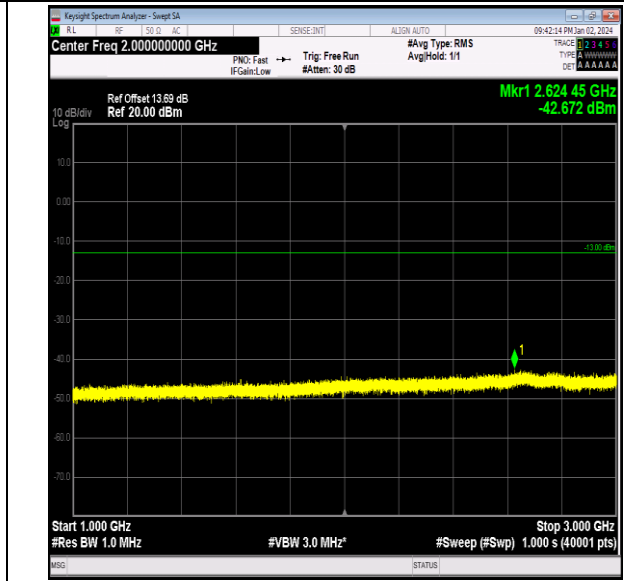

Band26_3MHz_16QAM_26915_1RB#0_1000~3000_1000
~3000