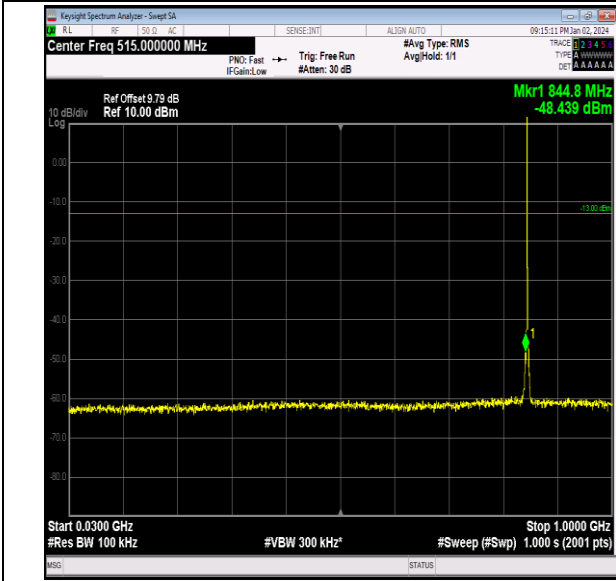

Band26_1.4MHz_QPSK_27033_1RB#0_30~1000_30~100
0