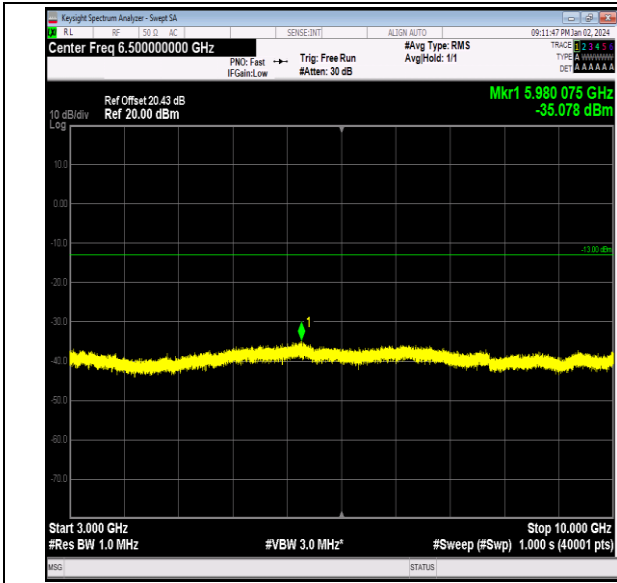

Band26_1.4MHz_QPSK_26797_1RB#0_30~1000_30~100
0

Band26_1.4MHz_QPSK_26797_1RB#0_3000~10000_300
0~10000