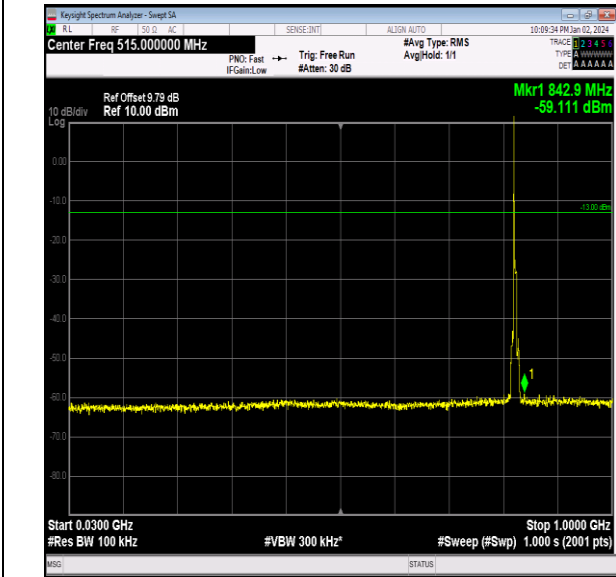

Band26_5MHz_QPSK_26815_1RB#0_0.009~0.15_0.009~0.15

Band26_5MHz_QPSK_26815_1RB#0_30~1000_30~1000