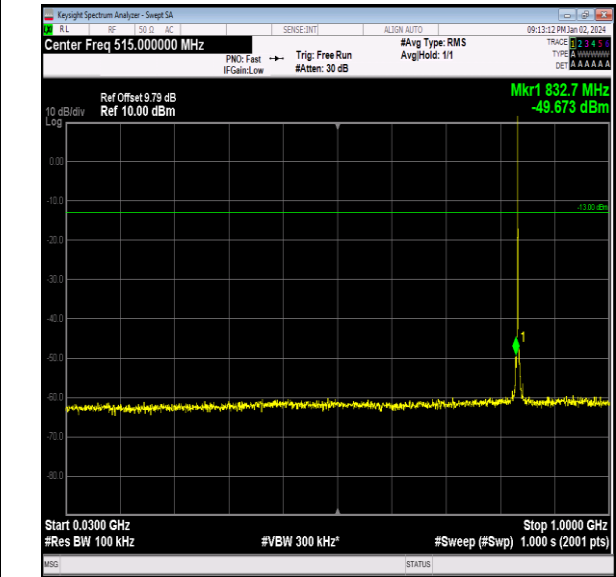

Band26_1.4MHz_QPSK_26797_1RB#0_1000~3000_1000
 ~3000

Band26_1.4MHz_QPSK_26797_1RB#0_3000~10000_300
0~10000

Band26_1.4MHz_QPSK_26915_1RB#0_0.009~0.15_0.00
9~0.15

Band26_1.4MHz_QPSK_26915_1RB#0_0.15~30_0.15~30