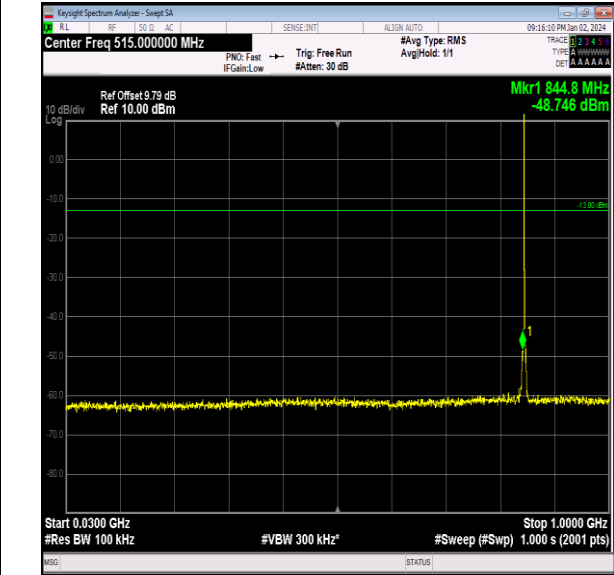

Band26_1.4MHz_16QAM_27033_1RB#0_0.009~0.15_0.0
09~0.15

Band26_1.4MHz_16QAM_27033_1RB#0_30~1000_30~1
000