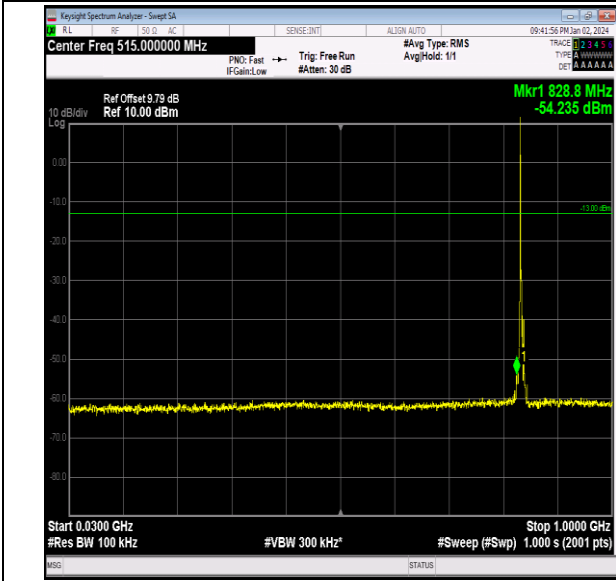

Band26_3MHz_16QAM_26915_1RB#0_30~1000_30~100
0