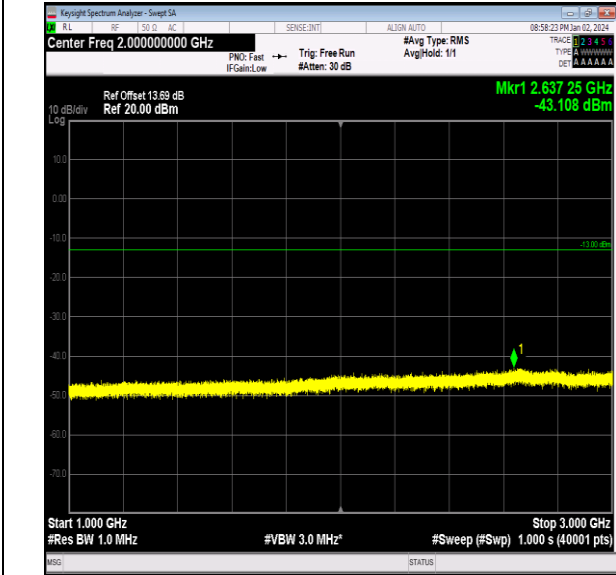

Band26_10MHz_16QAM_26740_1RB#0_0.15~30_0.15~3
0

Band26_10MHz_16QAM_26740_1RB#0_1000~3000_100
0~3000