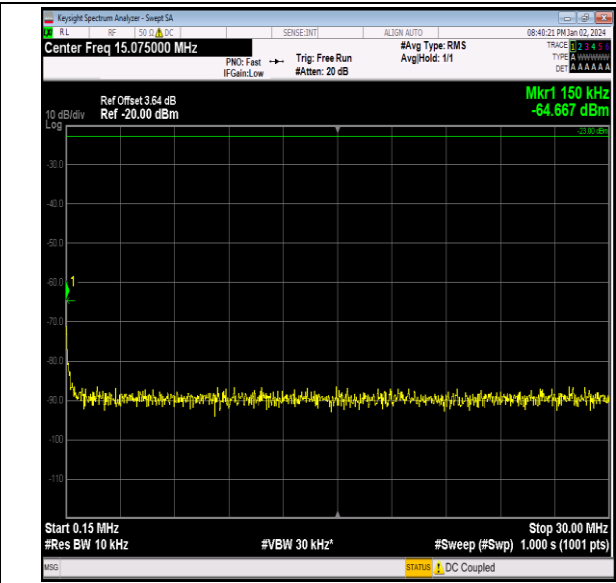

Band26_5MHz_16QAM_26715_1RB#0_3000~10000_3000
0~10000

Band26_5MHz_16QAM_26740_1RB#0_0.15~30_0.15~30