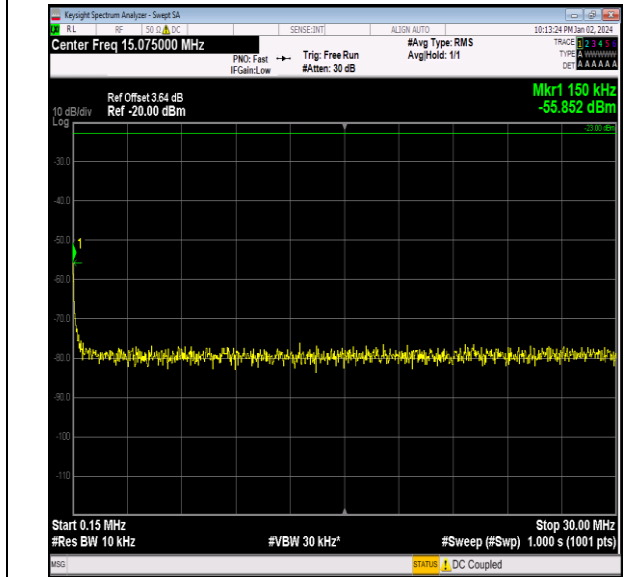

Band26_5MHz_QPSK_26915_1RB#0_0.15~30_0.15~30

Band26_5MHz_QPSK_26915_1RB#0_30~1000_30~1000

Band26_5MHz_QPSK_26915_1RB#0_1000~3000_1000~3000

Band26_5MHz_QPSK_26915_1RB#0_3000~10000_3000~10000

Band26_5MHz_QPSK_27015_1RB#0_0.009~0.15_0.009~0.15