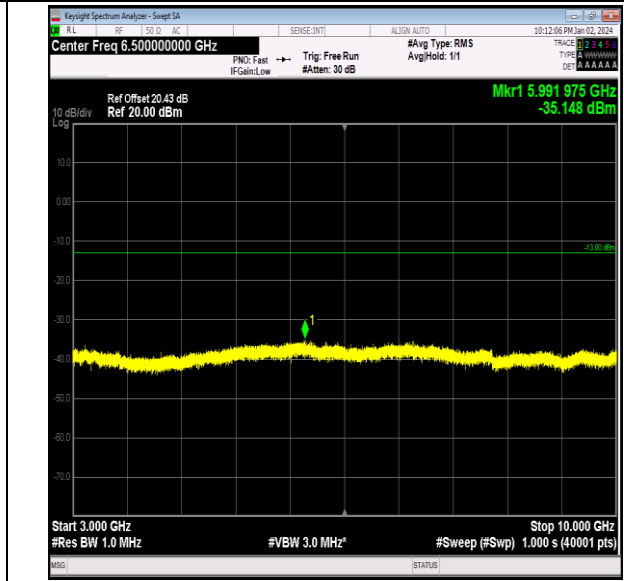

Band26_5MHz_QPSK_26915_1RB#0_30~1000_30~1000

Band26_5MHz_QPSK_26915_1RB#0_3000~10000_3000~10000