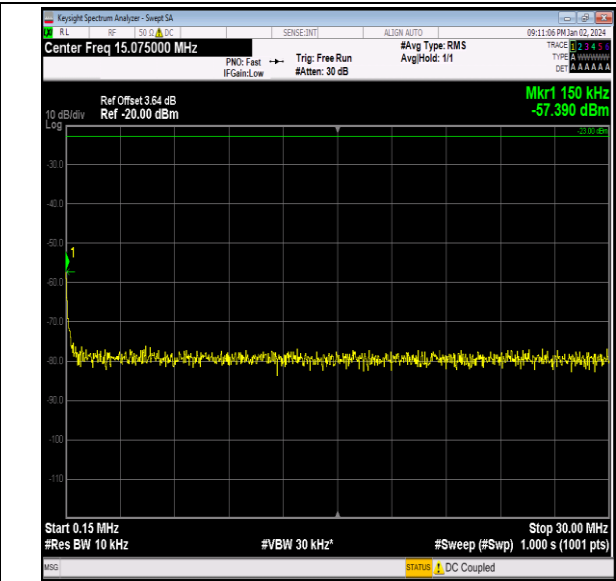

Band26_10MHz_16QAM_26740_1RB#0_3000~10000_30
00~10000

Band26_1.4MHz_QPSK_26797_1RB#0_0.15~30_0.15~30