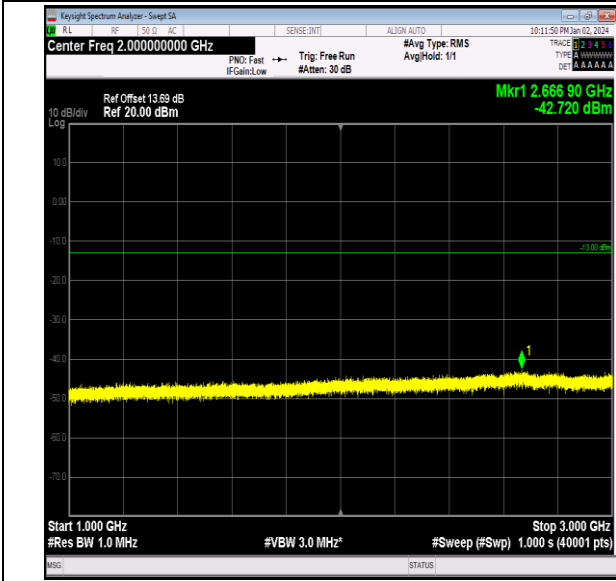

Band26_5MHz_QPSK_26915_1RB#0_0.15~30_0.15~30

Band26_5MHz_QPSK_26915_1RB#0_1000~3000_1000~3000