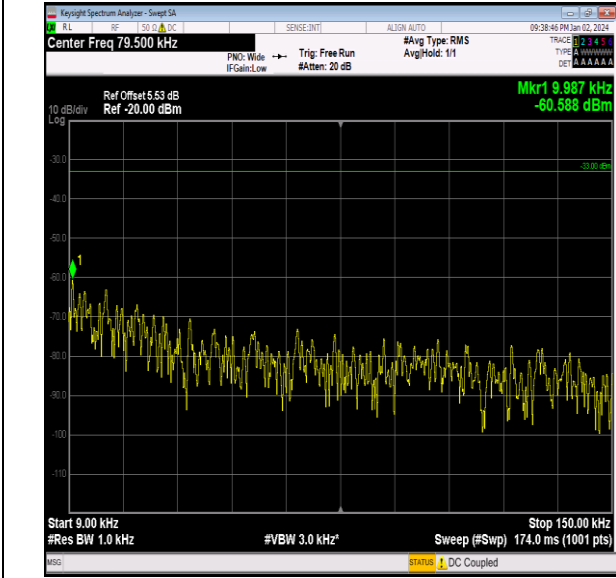

Band26_1.4MHz_16QAM_27033_1RB#0_1000~3000_100
0~3000

Band26_3MHz_QPSK_26805_1RB#0_0.009~0.15_0.009~
0.15