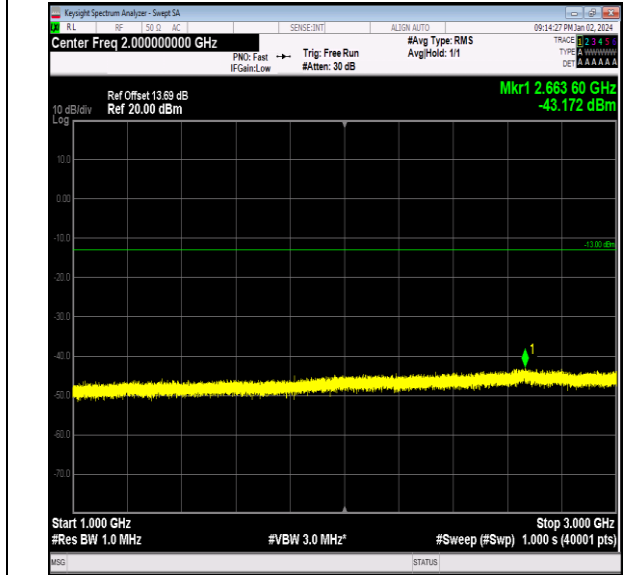

Band26_1.4MHz_16QAM_26915_1RB#0_0.15~30_0.15~
30

Band26_1.4MHz_16QAM_26915_1RB#0_1000~3000_100
0~3000