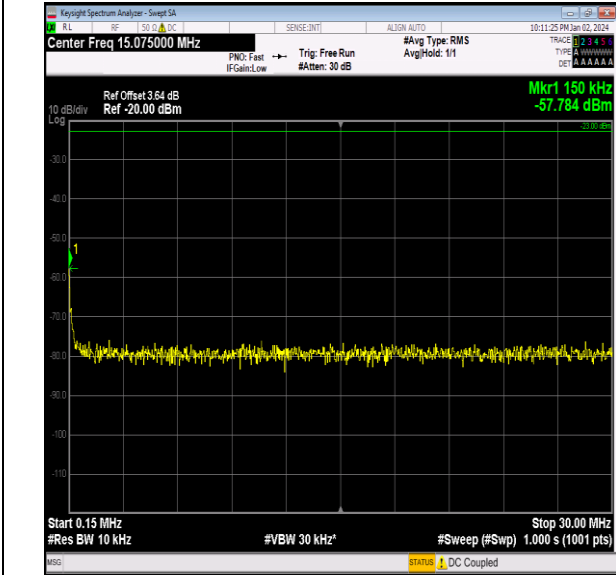

Band26_5MHz_QPSK_26815_1RB#0_0.15~30_0.15~30

Band26_5MHz_QPSK_26815_1RB#0_30~1000_30~1000

Band26_5MHz_QPSK_26815_1RB#0_1000~3000_1000~3000

Band26_5MHz_QPSK_26815_1RB#0_3000~10000_3000
 ~10000

Band26_5MHz_QPSK_26915_1RB#0_0.009~0.15_0.009~
 0.15