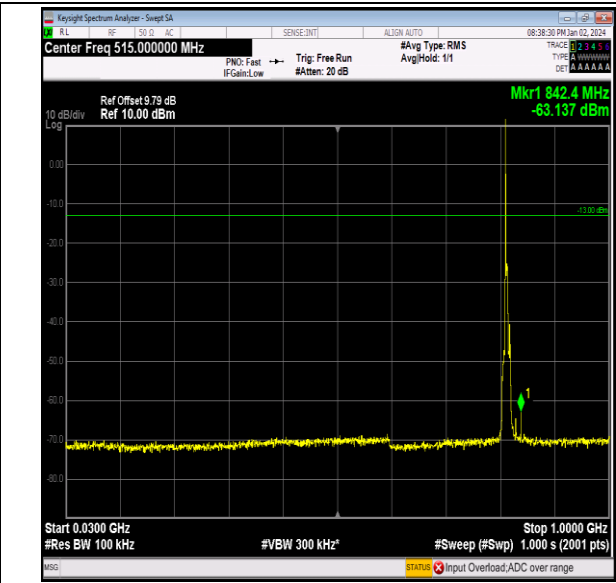

Band26_5MHz_16QAM_26715_1RB#0_0.009~0.15_0.009~0.15

Band26_5MHz_16QAM_26715_1RB#0_30~1000_30~1000
0