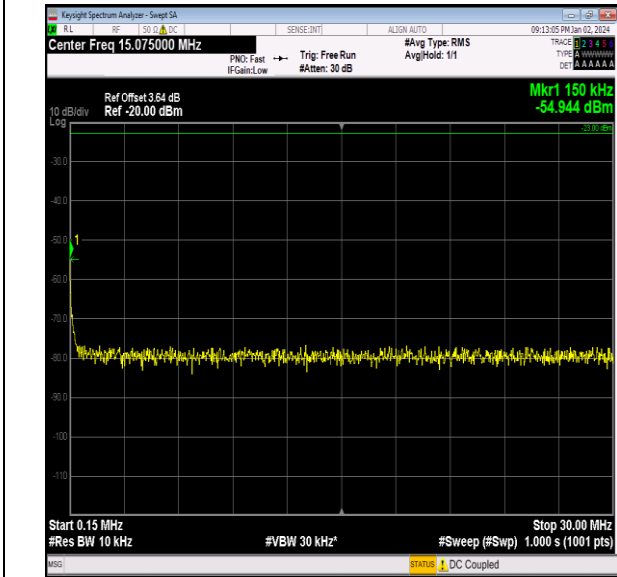

Band26_1.4MHz_QPSK_26797_1RB#0_3000~10000_300
0~10000

Band26_1.4MHz_QPSK_26915_1RB#0_0.15~30_0.15~30