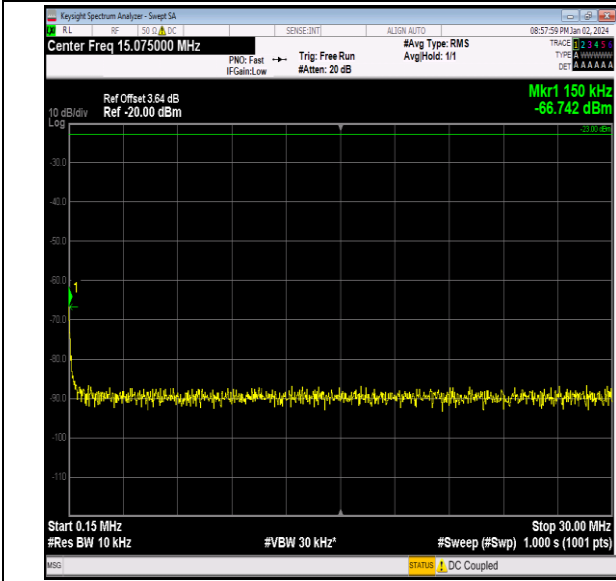

Band26_10MHz_QPSK_26740_1RB#0_3000~10000_300
0~10000

Band26_10MHz_16QAM_26740_1RB#0_0.15~30_0.15~3
0