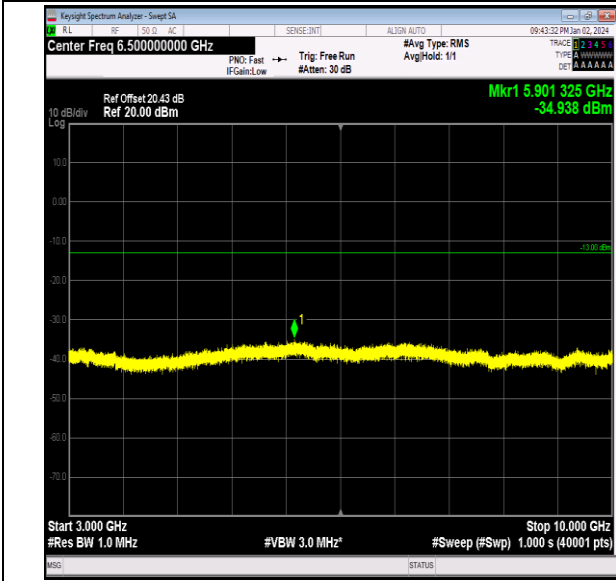

Band26_3MHz_QPSK_27025_1RB#0_30~1000_30~1000

Band26_3MHz_QPSK_27025_1RB#0_3000~10000_3000
~10000