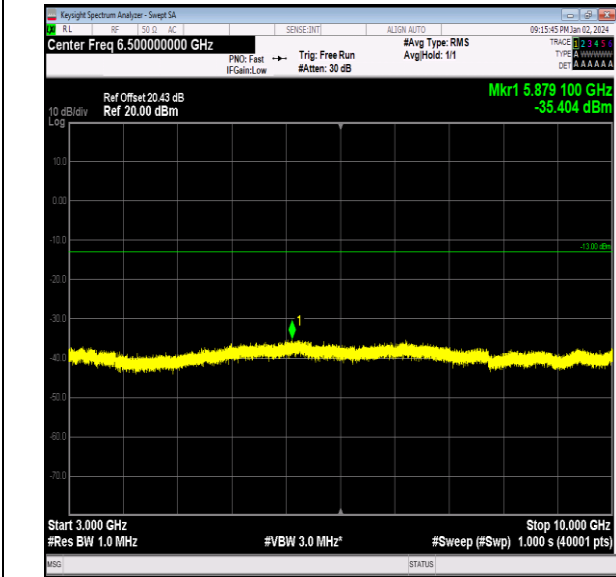

Band26_1.4MHz_QPSK_27033_1RB#0_30~1000_30~100
0

Band26_1.4MHz_QPSK_27033_1RB#0_3000~10000_300
0~10000