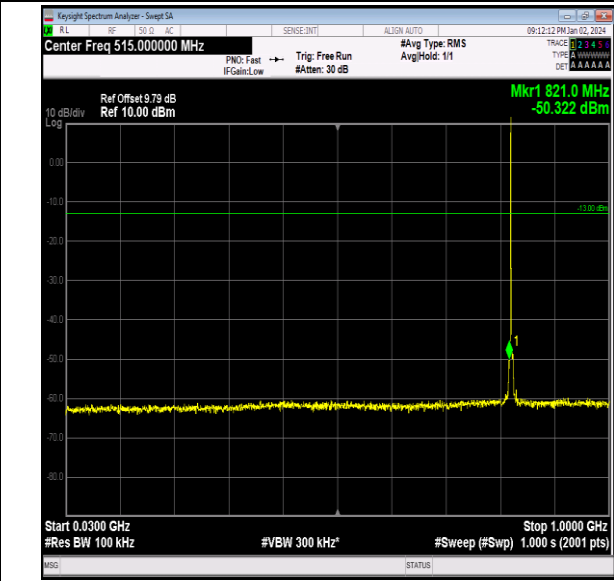

Band26_1.4MHz_16QAM_26797_1RB#0_0.009~0.15_0.0
09~0.15

Band26_1.4MHz_16QAM_26797_1RB#0_30~1000_30~1
000