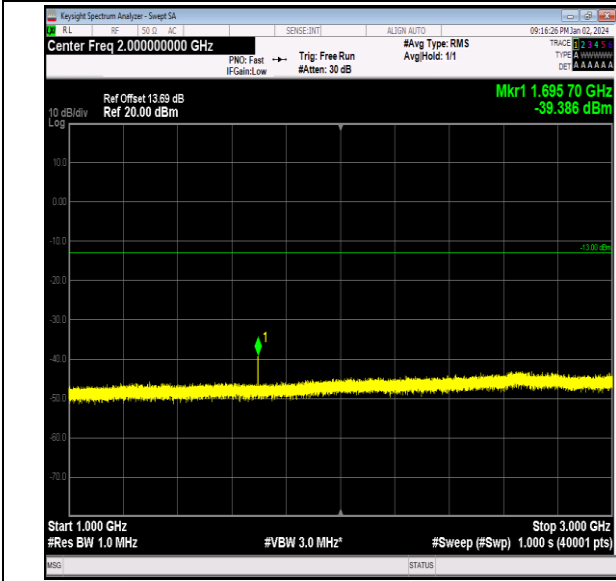

Band26_1.4MHz_16QAM_27033_1RB#0_0.15~30_0.15~
30

Band26_1.4MHz_16QAM_27033_1RB#0_1000~3000_100
0~3000