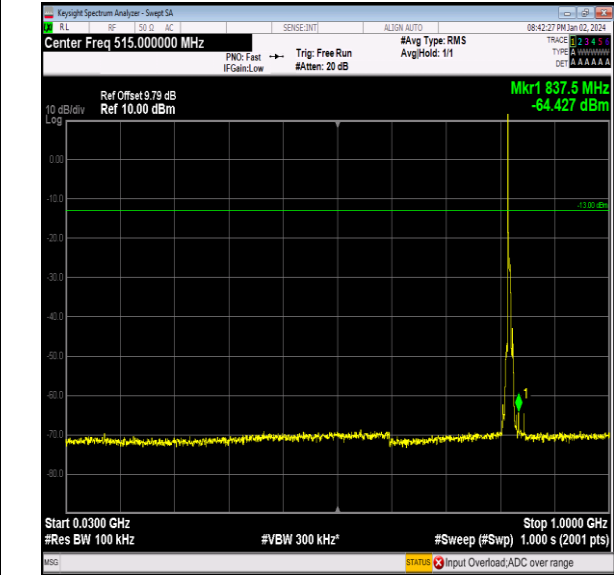

Band26_5MHz_16QAM_26765_1RB#0_0.009~0.15_0.009
~0.15

Band26_5MHz_16QAM_26765_1RB#0_30~1000_30~100
0