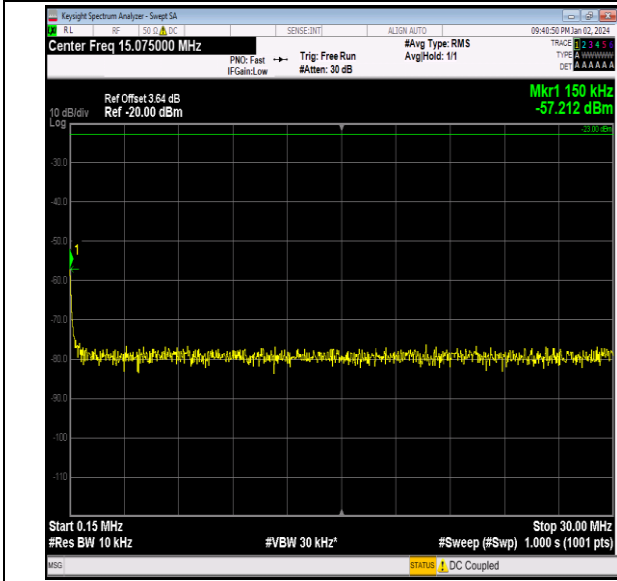

Band26_3MHz_QPSK_26805_1RB#0_3000~10000_3000~10000

Band26_3MHz_QPSK_26915_1RB#0_0.15~30_0.15~30