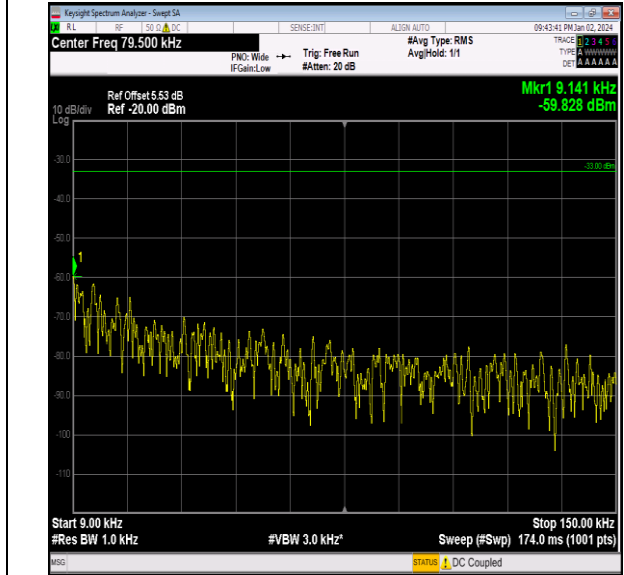

Band26_3MHz_16QAM_26805_1RB#0_30~1000_30~100
 0

Band26_3MHz_16QAM_26915_1RB#0_30~1000_30~100
0

Band26_3MHz_16QAM_26915_1RB#0_1000~3000_1000
~3000

Band26_3MHz_16QAM_26915_1RB#0_3000~10000_300
0~10000

Band26_3MHz_16QAM_27025_1RB#0_0.009~0.15_0.009
~0.15