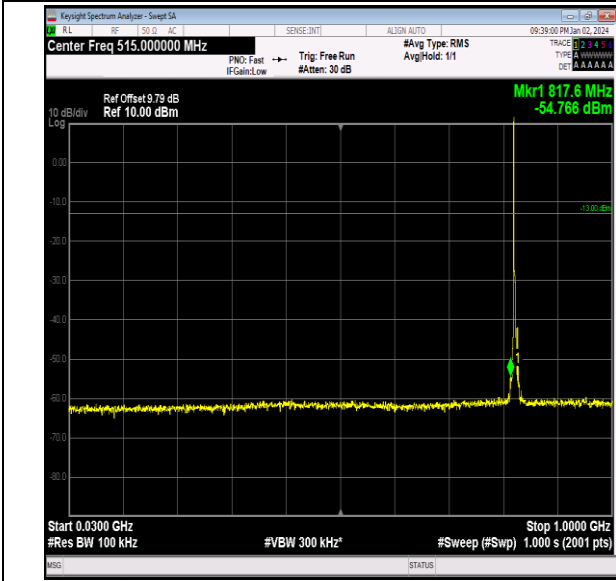

Band26_1.4MHz_16QAM_27033_1RB#0_1000~3000_100
0~3000

Band26_1.4MHz_16QAM_27033_1RB#0_3000~10000_30
00~10000

Band26_3MHz_QPSK_26805_1RB#0_0.009~0.15_0.009~
0.15

Band26_3MHz_QPSK_26805_1RB#0_0.15~30_0.15~30