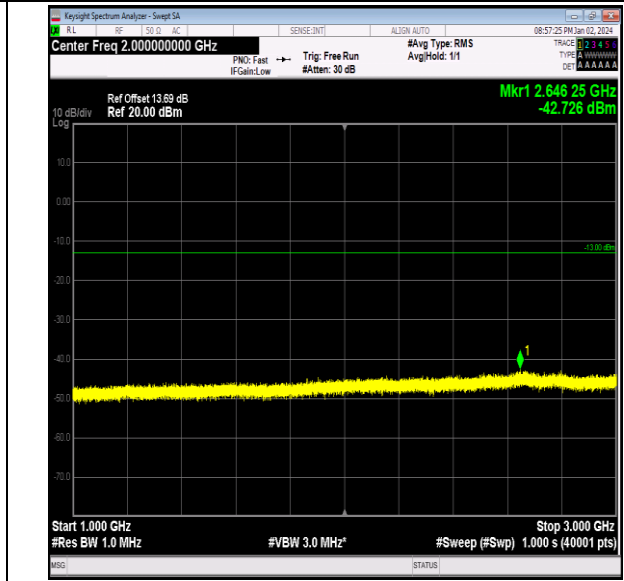

Band26_5MHz_16QAM_26765_1RB#0_0.15~30_0.15~30

Band26_5MHz_16QAM_26765_1RB#0_30~1000_30~100
 0

Band26_10MHz_QPSK_26740_1RB#0_30~1000_30~100
0

Band26_10MHz_QPSK_26740_1RB#0_1000~3000_1000
~3000

Band26_10MHz_QPSK_26740_1RB#0_3000~10000_300
0~10000