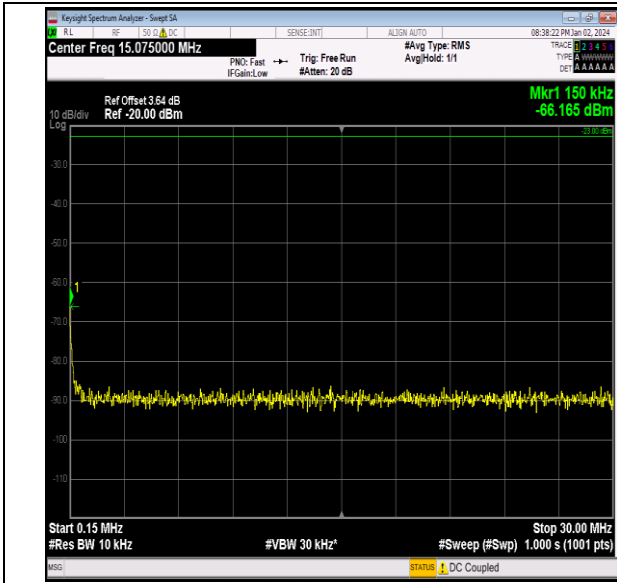

Band26_5MHz_QPSK_26765_1RB#0_3000~10000_3000~10000

Band26_5MHz_16QAM_26715_1RB#0_0.15~30_0.15~30