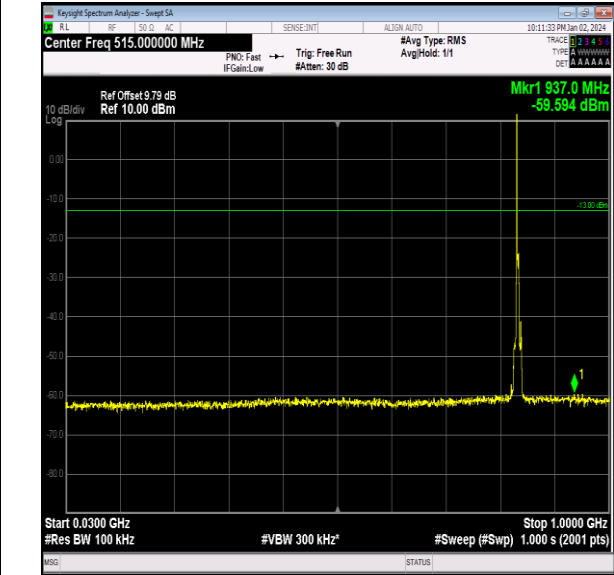

Band26_5MHz_QPSK_26915_1RB#0_0.009~0.15_0.009~
0.15

Band26_5MHz_QPSK_26915_1RB#0_30~1000_30~1000