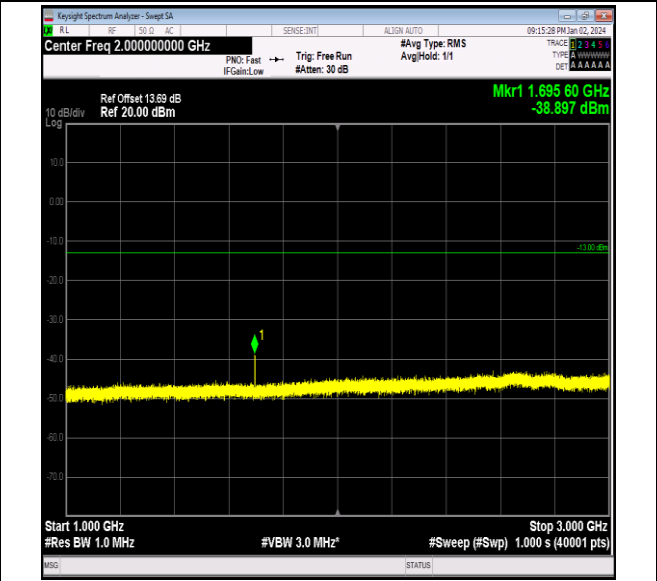

Band26_1.4MHz_QPSK_27033_1RB#0_1000~3000_1000
~3000