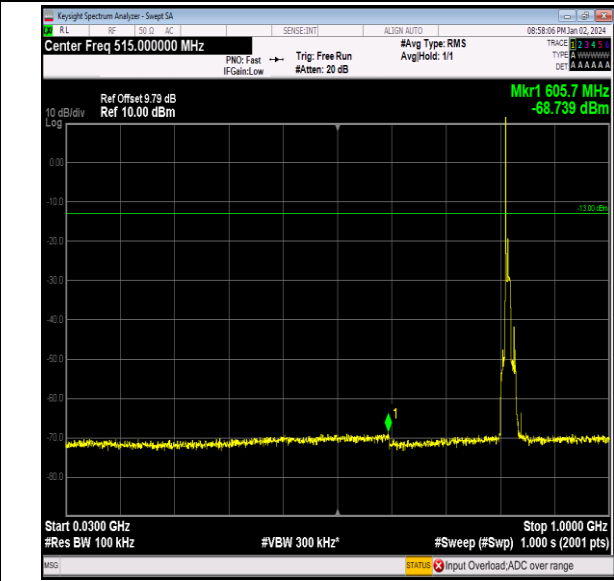

Band26_10MHz_16QAM_26740_1RB#0_0.009~0.15_0.00
9~0.15

Band26_10MHz_16QAM_26740_1RB#0_30~1000_30~10
00