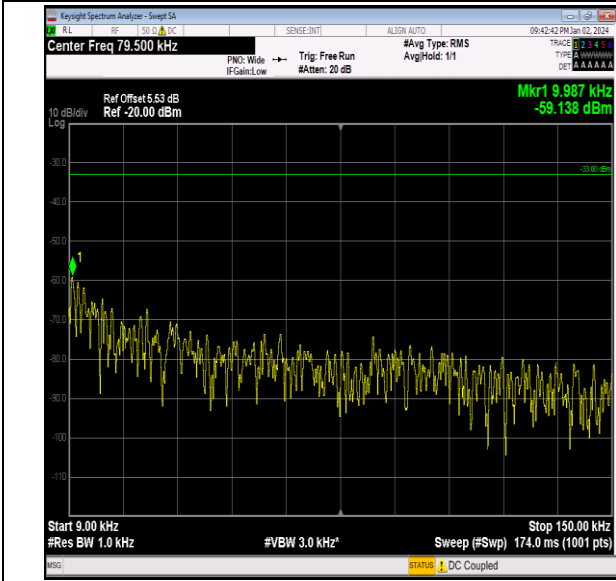

Band26_3MHz_QPSK_26915_1RB#0_1000~3000_1000~3000

Band26_3MHz_QPSK_27025_1RB#0_0.009~0.15_0.009~0.15