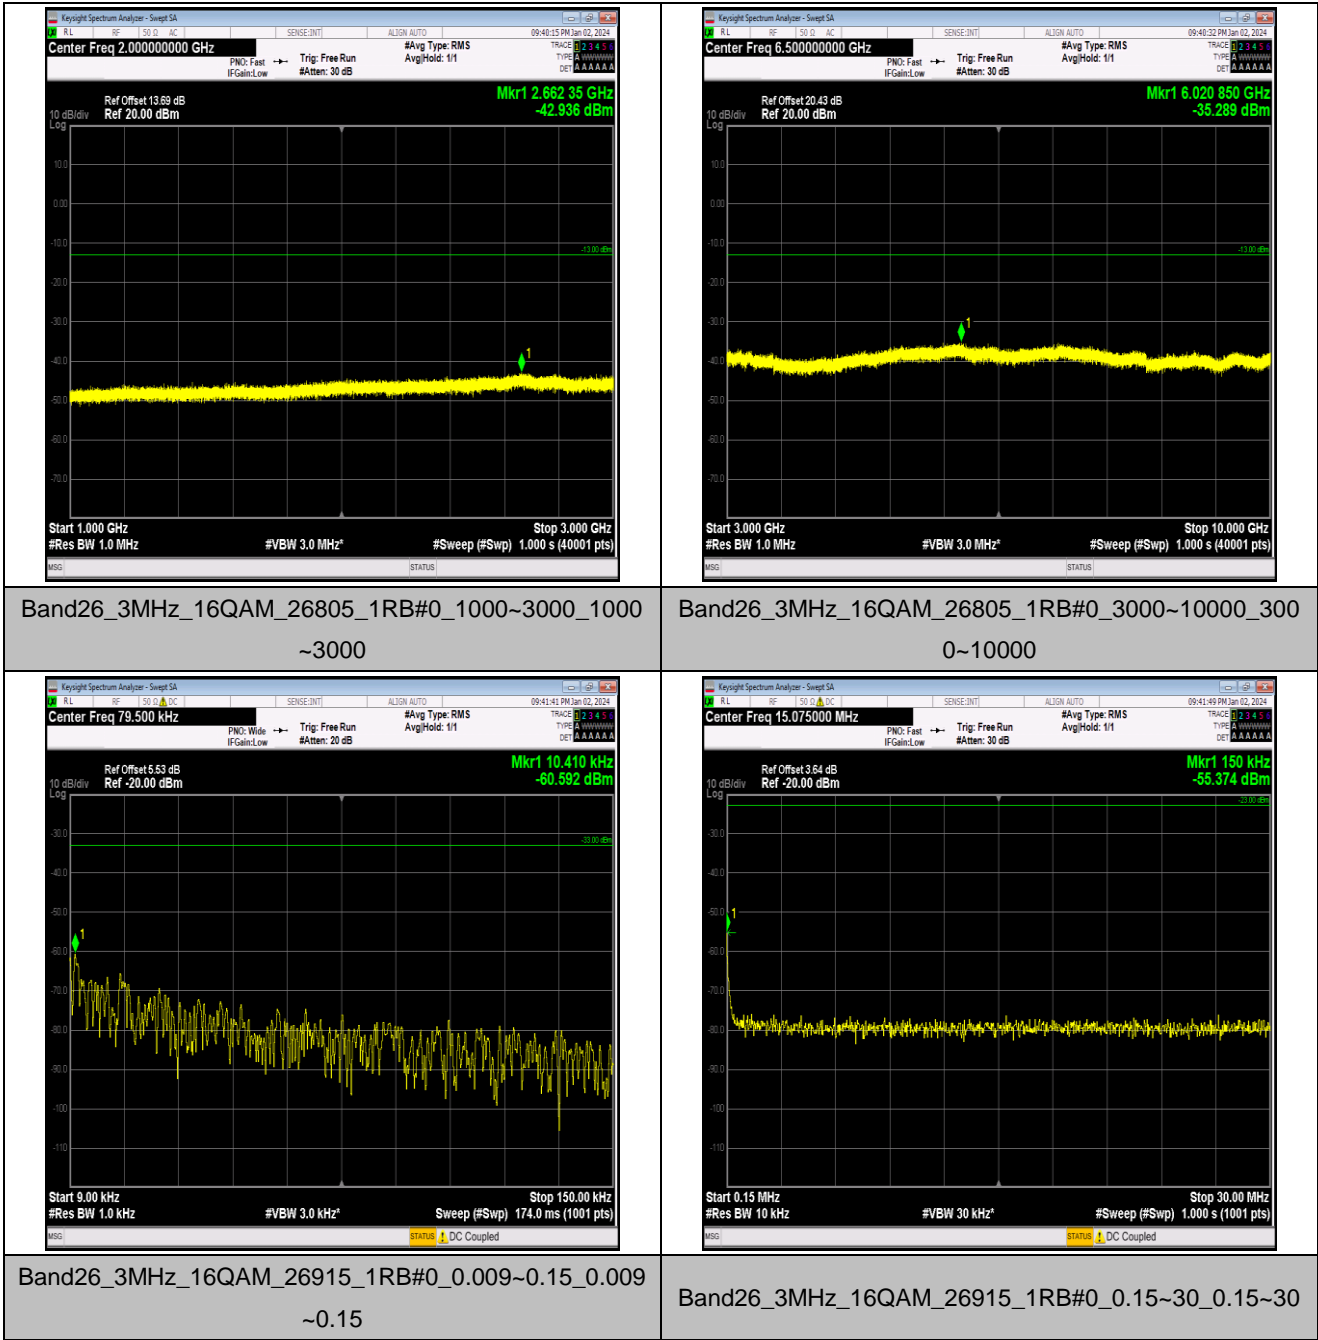

Band26_3MHz_16QAM_26805_1RB#0_0.15~30_0.15~30

Band26_3MHz_16QAM_26805_1RB#0_30~1000_30~100
0