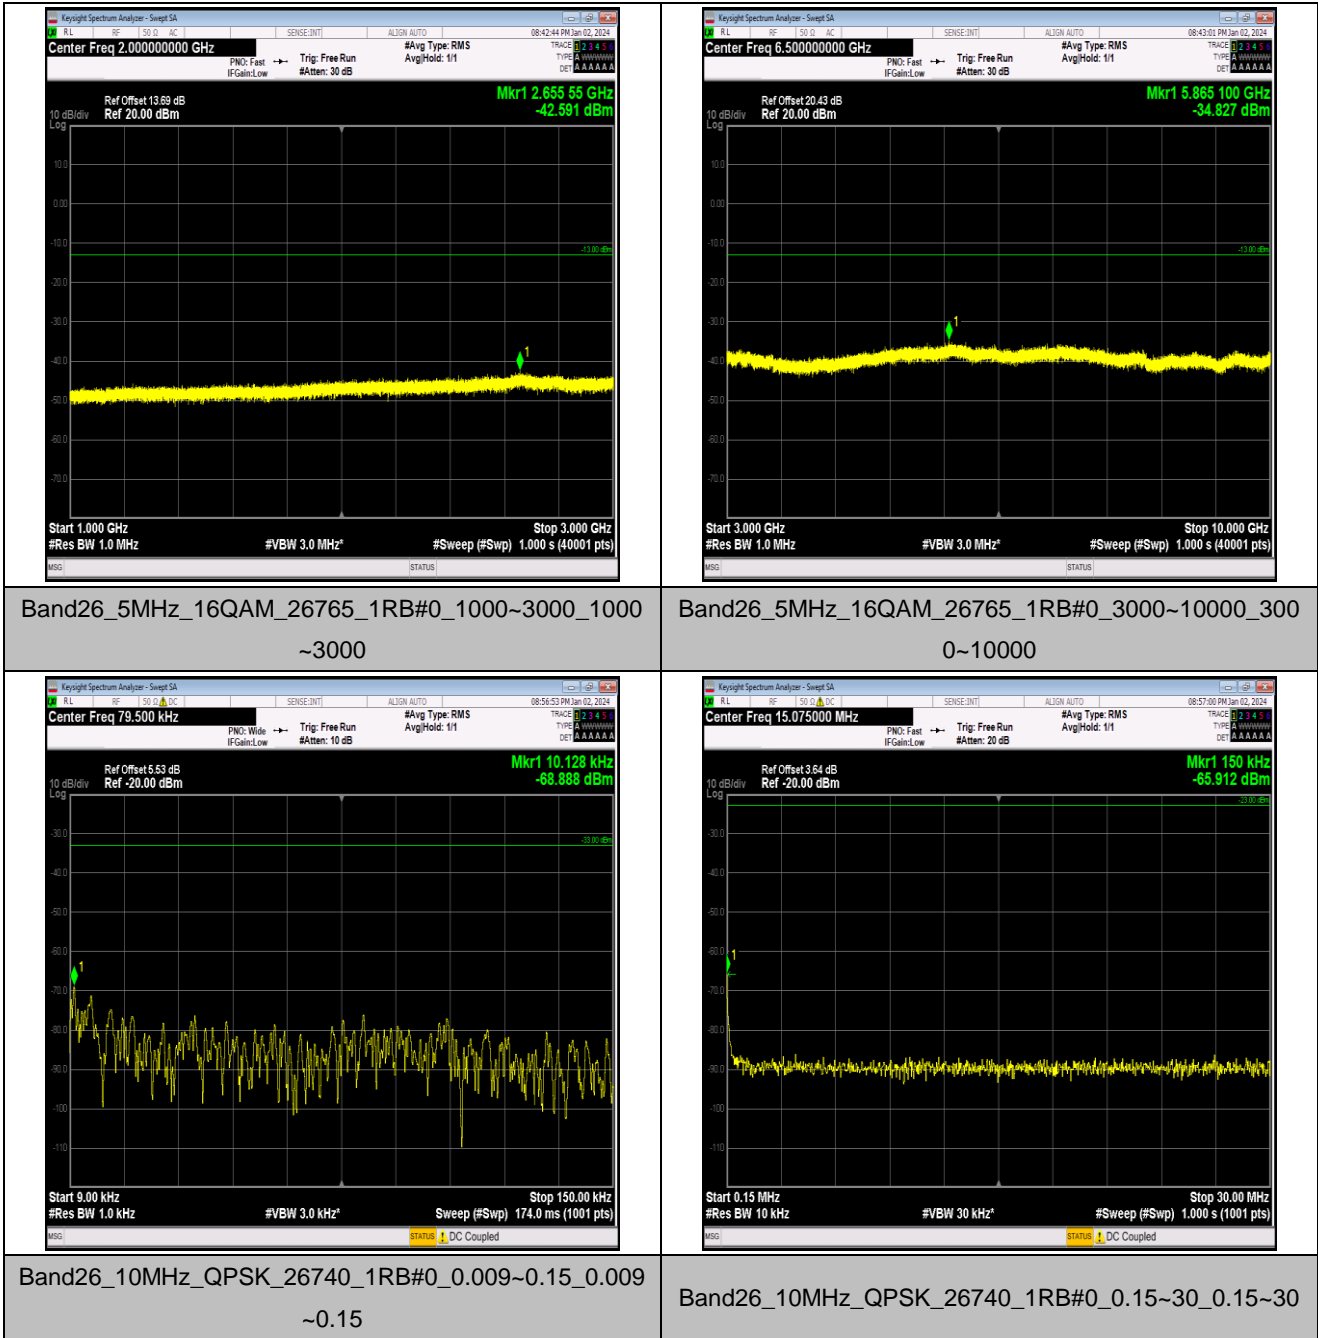

Band26_5MHz_16QAM_26765_1RB#0_0.15~30_0.15~30

Band26_5MHz_16QAM_26765_1RB#0_30~1000_30~100
0