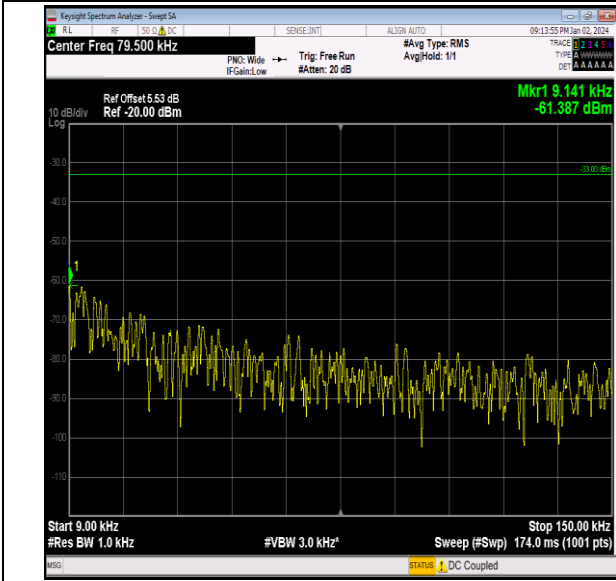

Band26_1.4MHz_16QAM_26797_1RB#0_0.15~30_0.15~
30

Band26_1.4MHz_16QAM_26797_1RB#0_30~1000_30~1
000

Band26_1.4MHz_16QAM_26797_1RB#0_1000~3000_100
0~3000

Band26_1.4MHz_16QAM_26797_1RB#0_3000~10000_30
00~10000