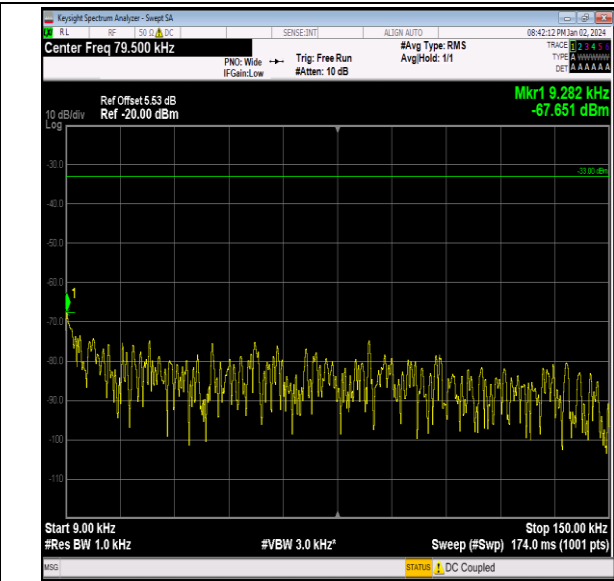

Band26_5MHz_16QAM_26740_1RB#0_1000~3000_1000
~3000

Band26_5MHz_16QAM_26765_1RB#0_0.009~0.15_0.009
~0.15