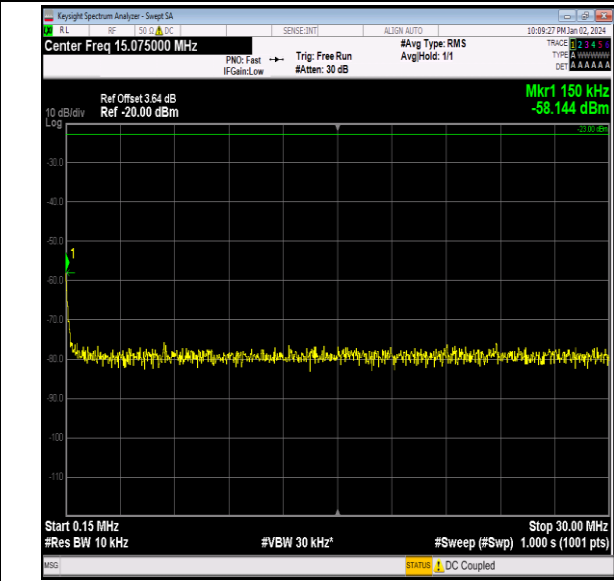

Band26_3MHz_16QAM_27025_1RB#0_0.15~30_0.15~30

Band26_3MHz_16QAM_27025_1RB#0_30~1000_30~100

0

Band26_3MHz_16QAM_27025_1RB#0_1000~3000_1000

Band26_3MHz_16QAM_27025_1RB#0_3000~10000_300

~3000

0~10000

Band26_5MHz_QPSK_26815_1RB#0_0.009~0.15_0.009~0.15