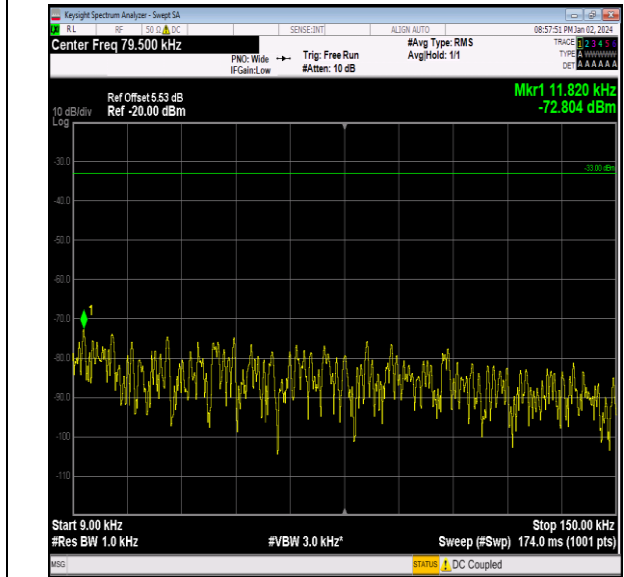

Band26_5MHz_16QAM_26765_1RB#0_0.15~30_0.15~30

Band26_5MHz_16QAM_26765_1RB#0_30~1000_30~100
 0

Band26_10MHz_QPSK_26740_1RB#0_30~1000_30~100
0

Band26_10MHz_QPSK_26740_1RB#0_1000~3000_1000
~3000

Band26_10MHz_QPSK_26740_1RB#0_3000~10000_300
0~10000