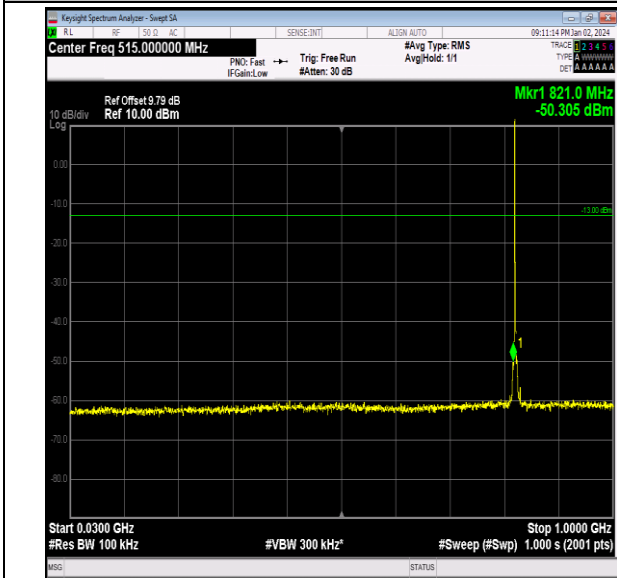

Band26_1.4MHz_QPSK_26797_1RB#0_0.009~0.15_0.00
9~0.15

Band26_1.4MHz_QPSK_26797_1RB#0_30~1000_30~100
0