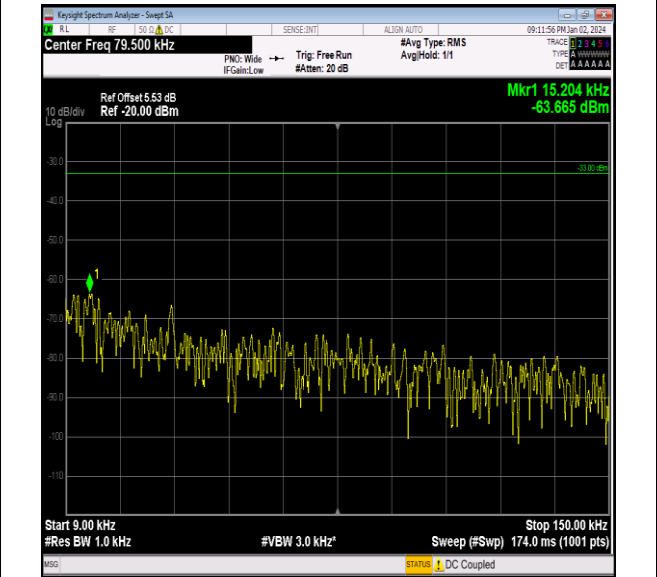

Band26_1.4MHz_QPSK_27033_1RB#0_1000~3000_1000
~3000

Band26_1.4MHz_16QAM_26797_1RB#0_0.009~0.15_0.0
09~0.15