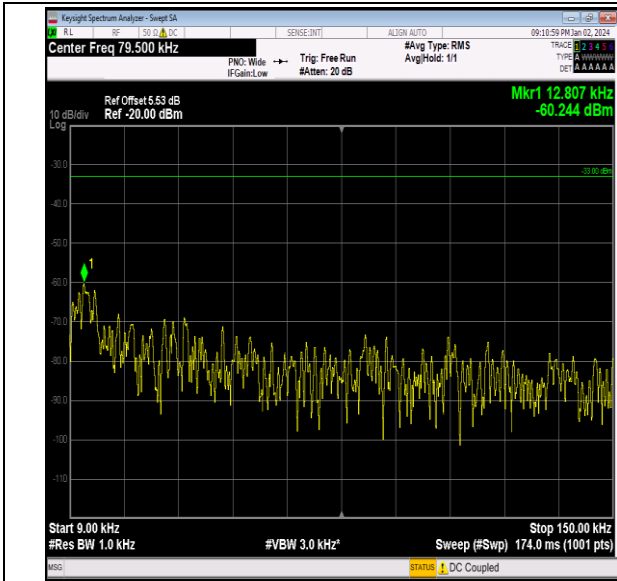

Band26_10MHz_16QAM_26740_1RB#0_1000~3000_100
0~3000

Band26_1.4MHz_QPSK_26797_1RB#0_0.009~0.15_0.00
9~0.15