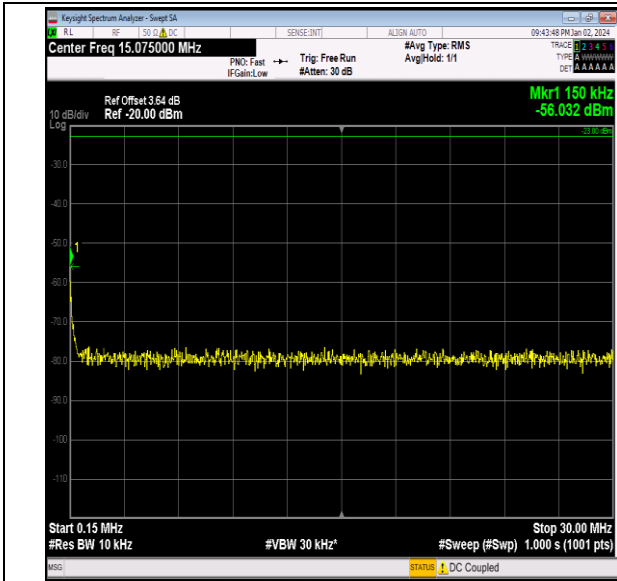

Band26_3MHz_16QAM_26805_1RB#0_30~1000_30~100
 0

Band26_3MHz_16QAM_26915_1RB#0_30~1000_30~100
0

Band26_3MHz_16QAM_26915_1RB#0_1000~3000_1000
~3000

Band26_3MHz_16QAM_26915_1RB#0_3000~10000_300
0~10000

Band26_3MHz_16QAM_27025_1RB#0_0.009~0.15_0.009
~0.15