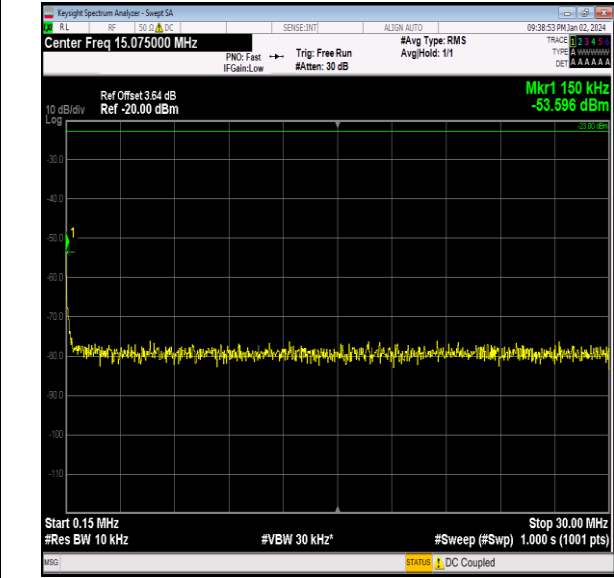

Band26_1.4MHz_16QAM_27033_1RB#0_3000~10000_30
00~10000

Band26_3MHz_QPSK_26805_1RB#0_0.15~30_0.15~30