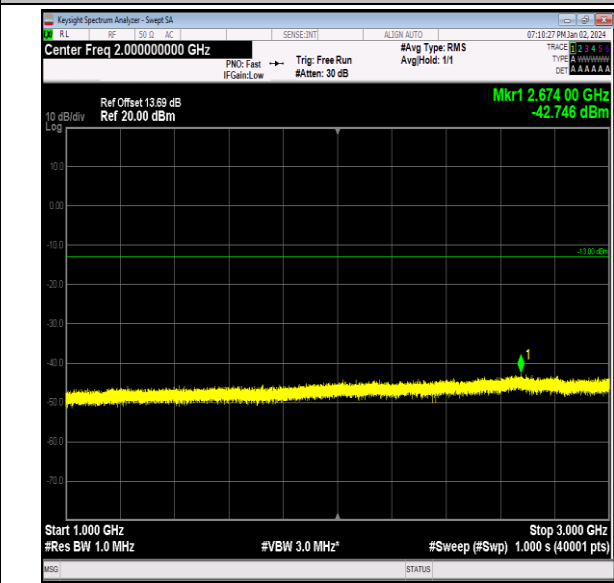

Test Graphs

Band13_5MHz_QPSK_23205_1RB#0_0.009~0.15_0.009~0.15

Band13_5MHz_QPSK_23205_1RB#0_0.15~30_0.15~30

Band13_5MHz_QPSK_23205_1RB#0_30~1000_30~1000

Band13_5MHz_QPSK_23205_1RB#0_1000~3000_1000~3000