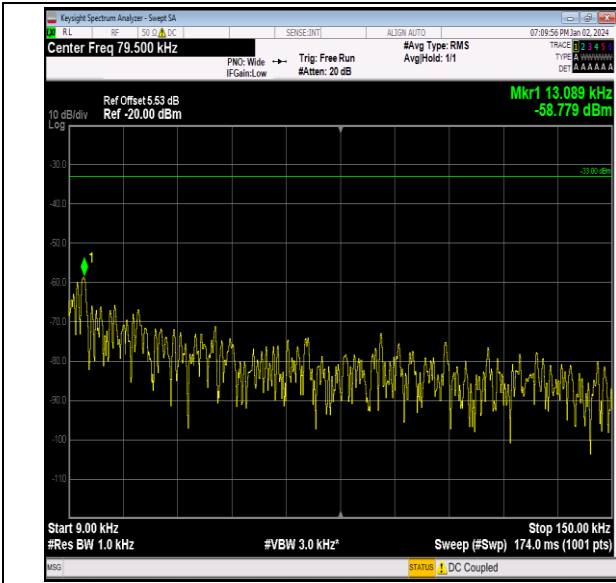

Test Graphs

Band13_5MHz_QPSK_23205_1RB#0_0.009~0.15_0.009~0.15