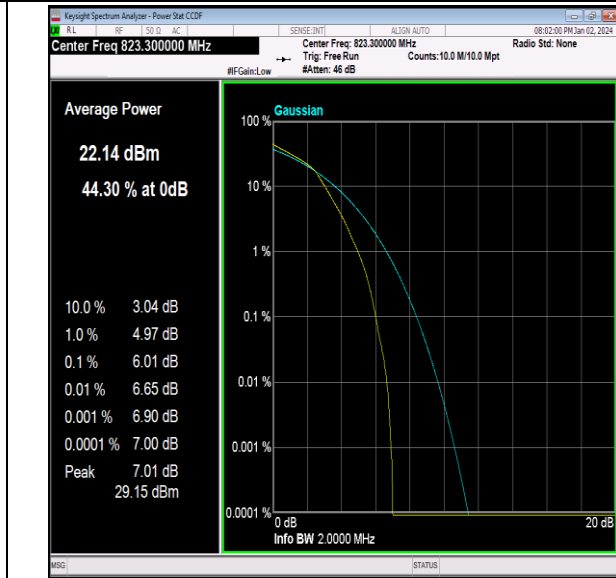

26(814-824)-1.4MHz-16QAM-26740-6RB#0-PASS

26(814-824)-1.4MHz-16QAM-26783-6RB#0-PASS