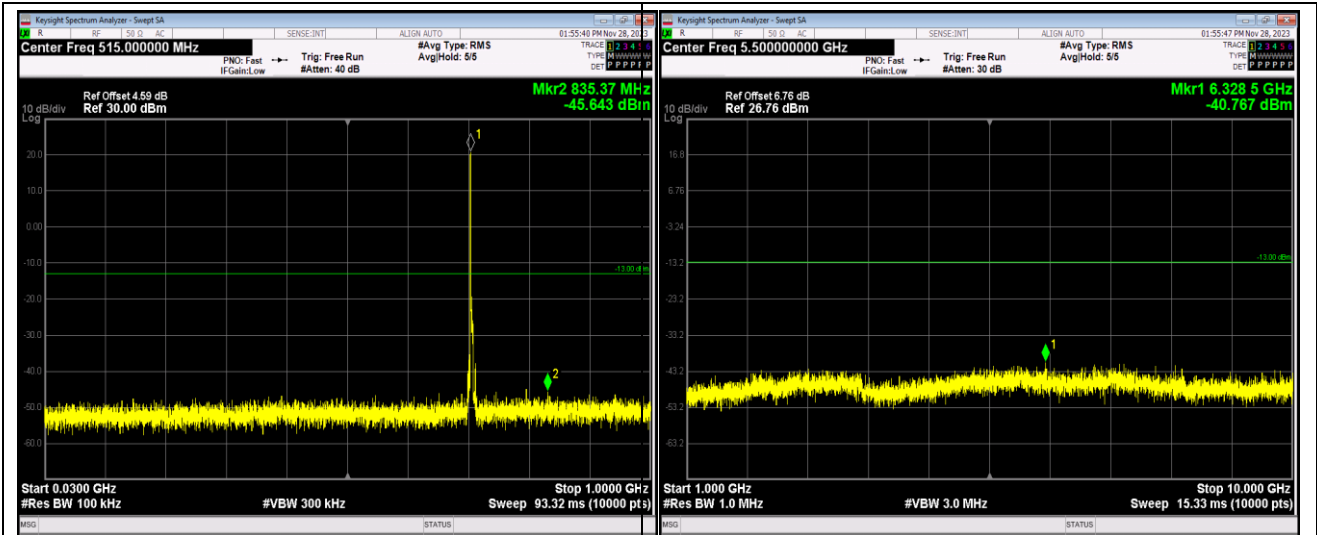

Band17-5MHz-64QAM-23755-1RB#0-Range2:1000~10000MHz

Band17-5MHz-64QAM-23755-1RB#0-Range1:30~1000MHz