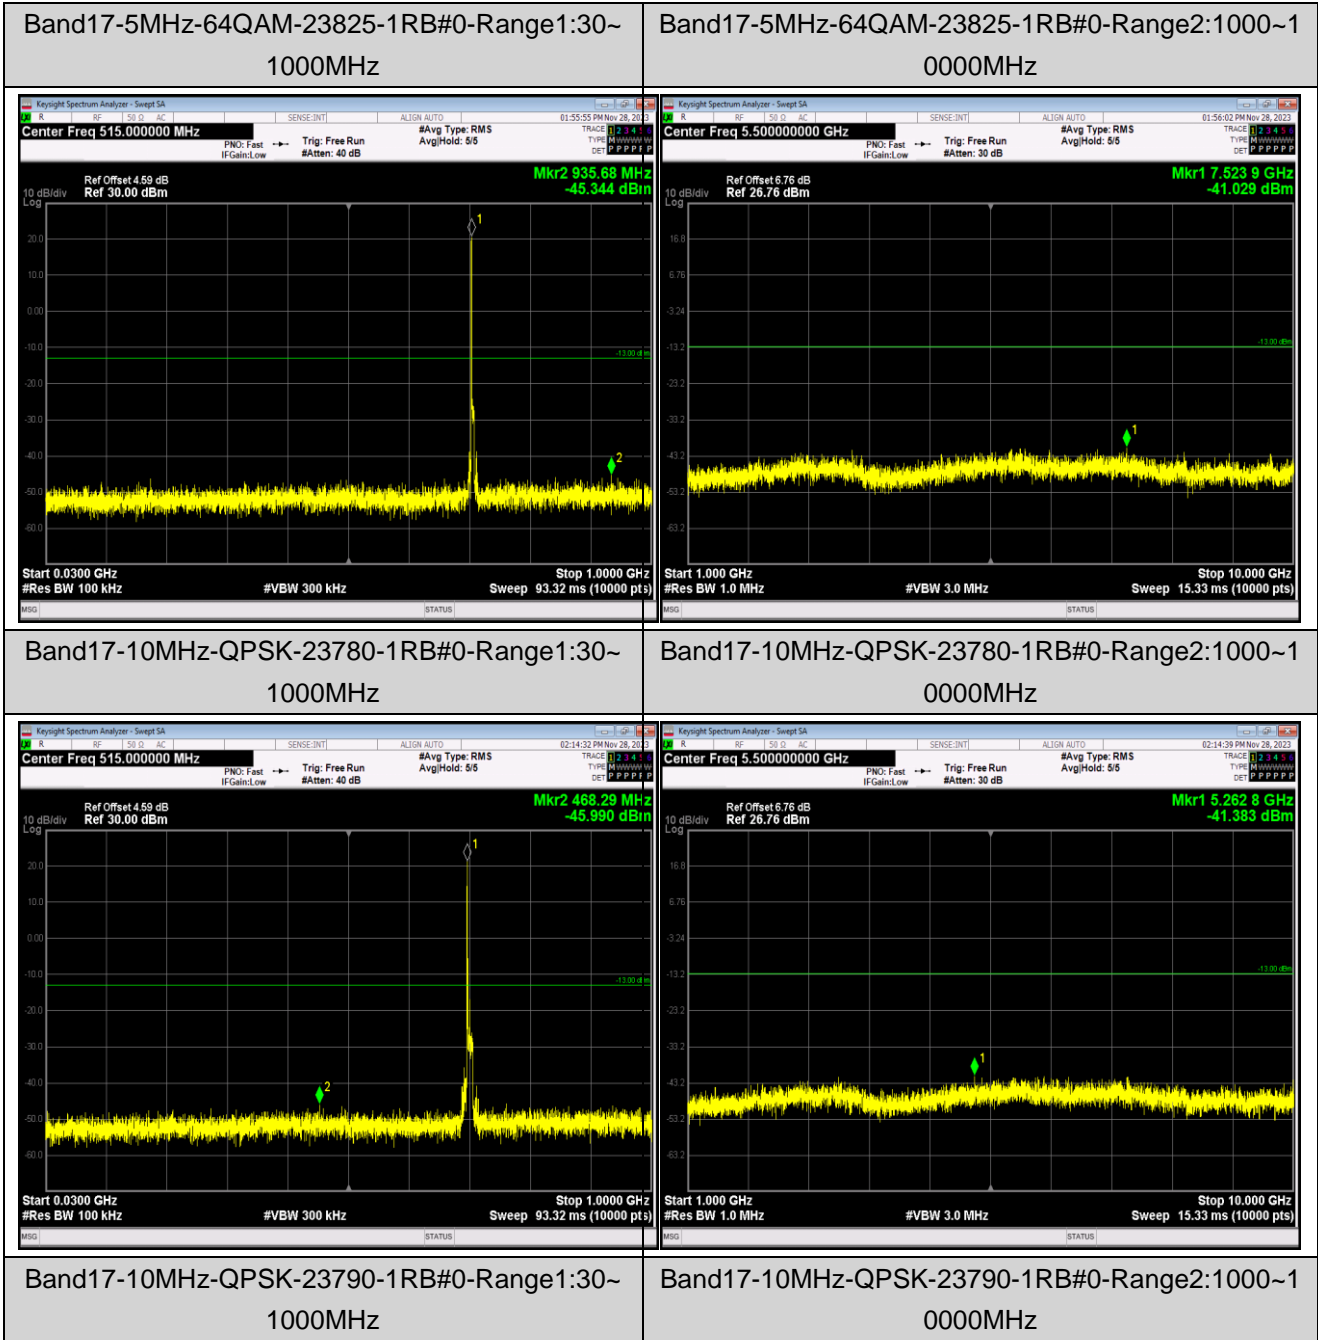

Band12-10MHz-16QAM-23130-1RB#0-Range2:1000~
10000MHz

Band12-10MHz-64QAM-23060-1RB#0-Range1:30
~1000MHz

Band12-10MHz-64QAM-23060-1RB#0-Range2:1000~
10000MHz

Band17-5MHz-QPSK-23790-1RB#0-Range1:30~1000MHz

Band17-5MHz-QPSK-23790-1RB#0-Range2:1000~10000MHz

Band17-5MHz-QPSK-23825-1RB#0-Range1:30~1000MHz

Band17-5MHz-QPSK-23825-1RB#0-Range2:1000~10000MHz

Band17-5MHz-64QAM-23755-1RB#0-Range1:30~1000MHz

Band17-5MHz-64QAM-23755-1RB#0-Range2:1000~10000MHz

Band17-5MHz-64QAM-23790-1RB#0-Range1:30~1000MHz

Band17-5MHz-64QAM-23790-1RB#0-Range2:1000~10000MHz

Band17-10MHz-QPSK-23800-1RB#0-Range1:30~1000MHz

Band17-10MHz-QPSK-23800-1RB#0-Range2:1000~10000MHz

Band17-10MHz-16QAM-23780-1RB#0-Range1:30~1000MHz

Band17-10MHz-16QAM-23780-1RB#0-Range2:1000~10000MHz