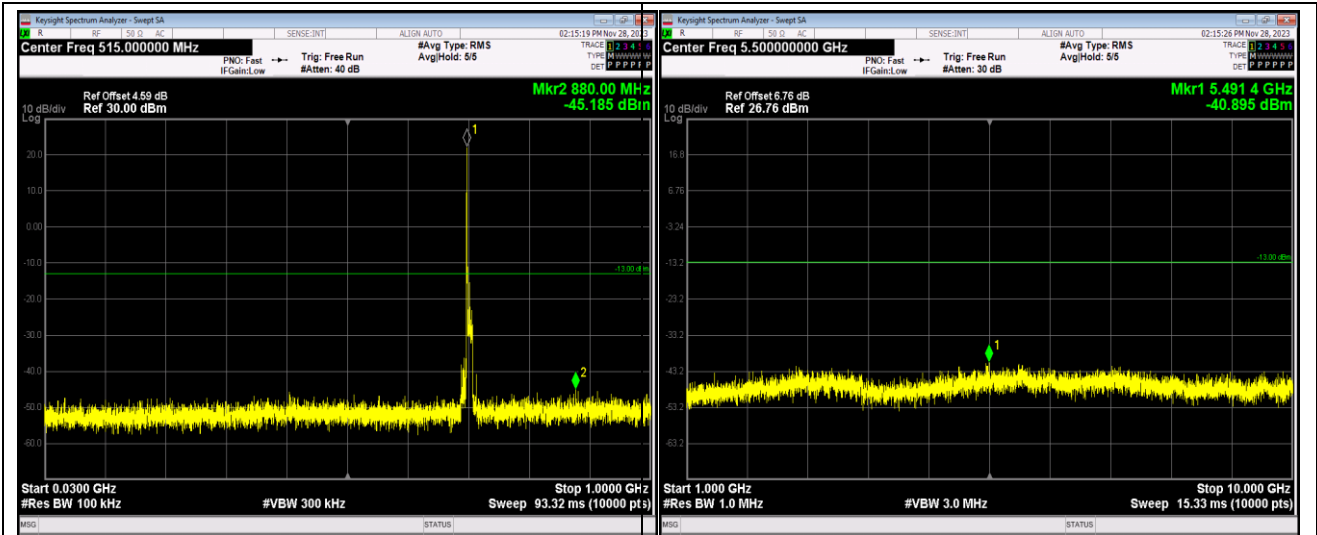

Band17-10MHz-QPSK-23800-1RB#0-Range2:1000~10000MHz

Band17-10MHz-QPSK-23800-1RB#0-Range1:30~1000MHz