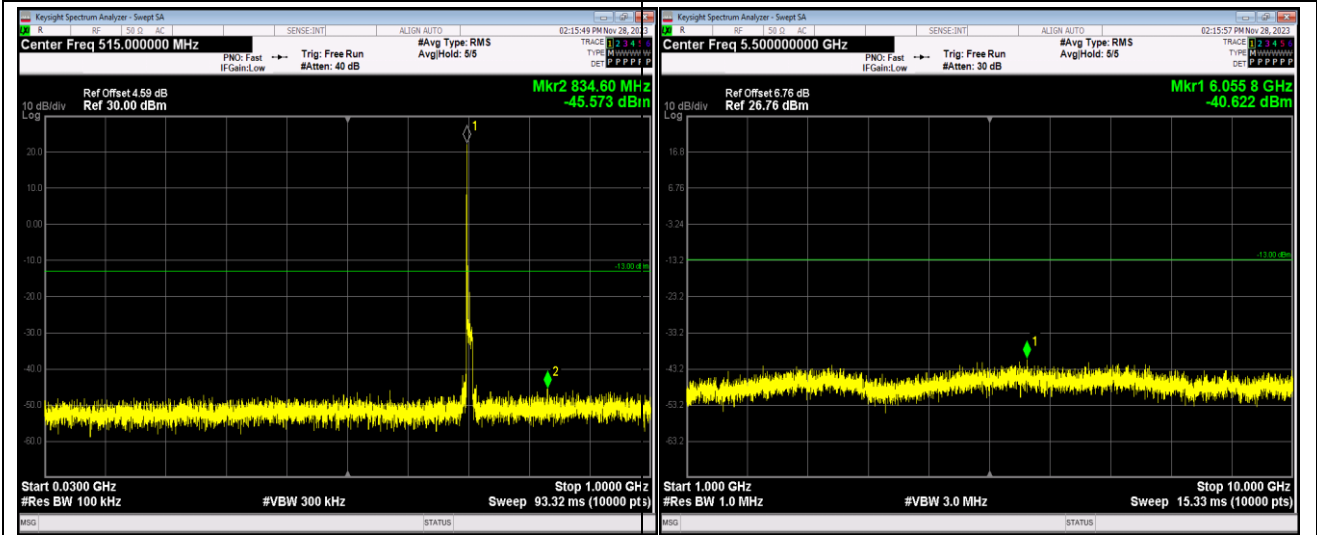

Band17-10MHz-64QAM-23790-1RB#0-Range1:30
~1000MHz

Band17-10MHz-64QAM-23800-1RB#0-Range2:1000~
10000MHz

Band17-10MHz-64QAM-23790-1RB#0-Range2:1000~
10000MHz

Band17-10MHz-64QAM-23800-1RB#0-Range1:30
~1000MHz