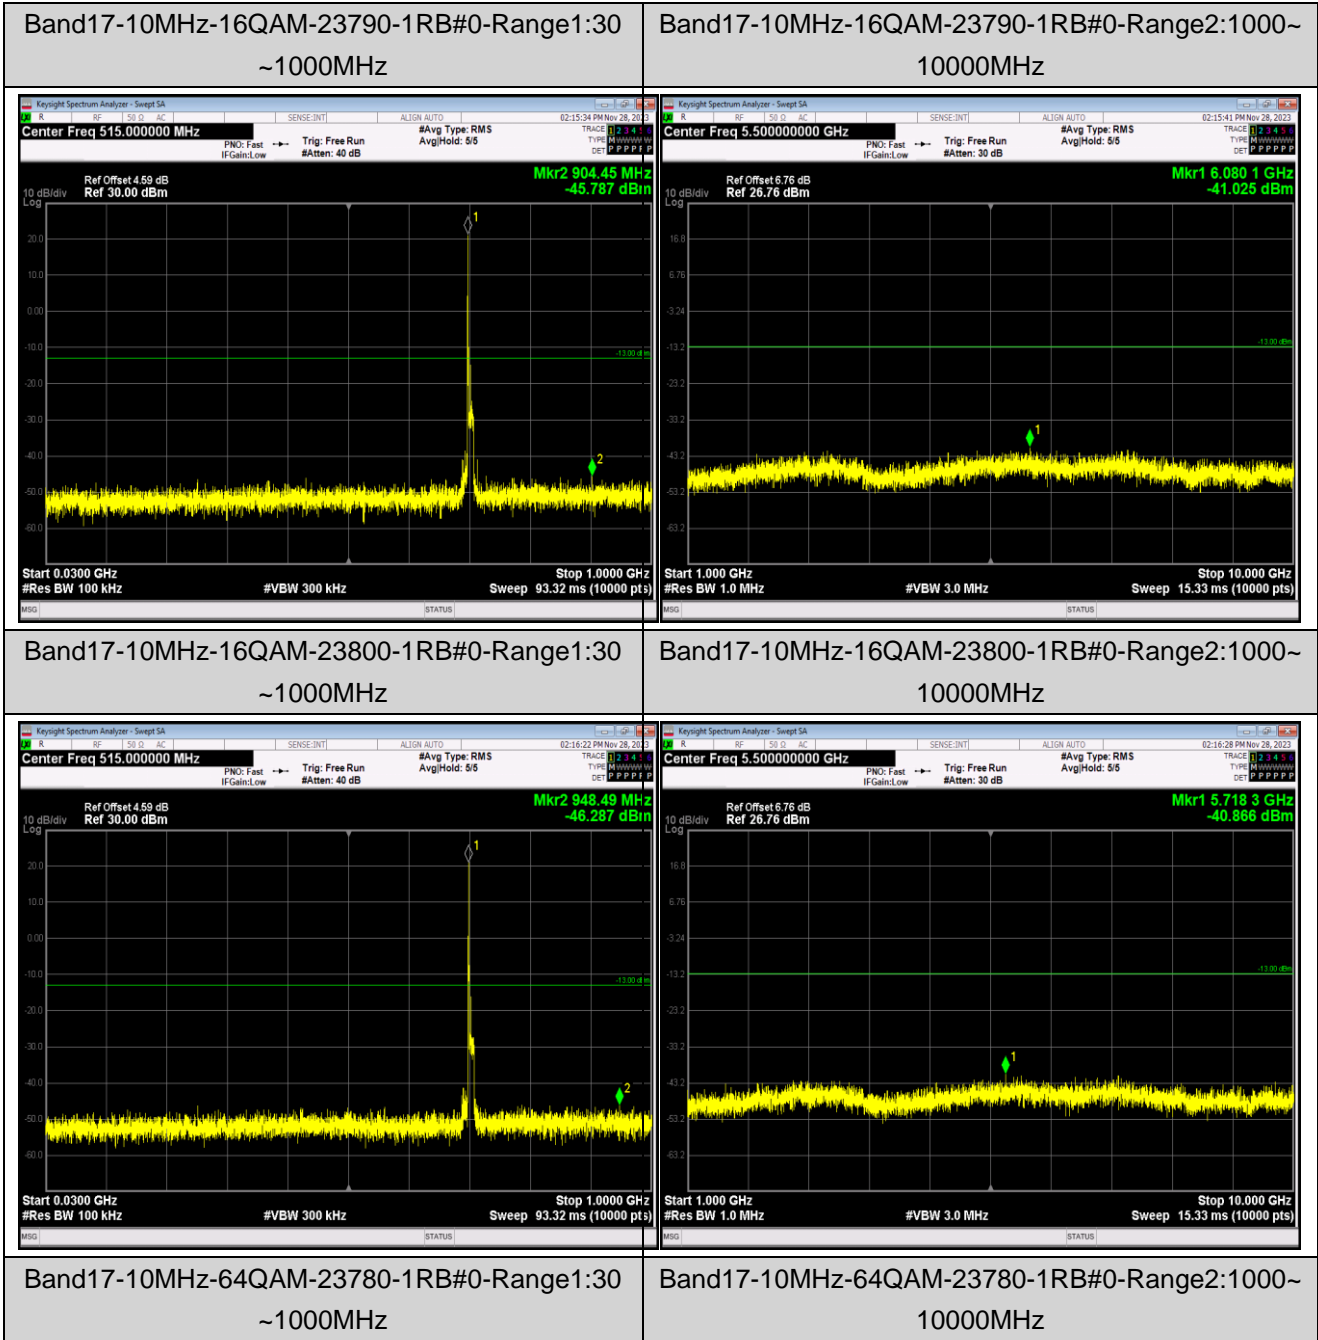

Band17-5MHz-QPSK-23825-1RB#0-Range1:30~1000MHz

Band17-5MHz-QPSK-23825-1RB#0-Range2:1000~10000MHz

Band17-5MHz-64QAM-23755-1RB#0-Range1:30~1000MHz

Band17-5MHz-64QAM-23755-1RB#0-Range2:1000~10000MHz

Band17-5MHz-64QAM-23790-1RB#0-Range1:30~1000MHz

Band17-5MHz-64QAM-23790-1RB#0-Range2:1000~10000MHz

Band17-10MHz-QPSK-23800-1RB#0-Range1:30~1000MHz

Band17-10MHz-QPSK-23800-1RB#0-Range2:1000~10000MHz

Band17-10MHz-16QAM-23780-1RB#0-Range1:30~1000MHz

Band17-10MHz-16QAM-23780-1RB#0-Range2:1000~10000MHz

Band17-10MHz-64QAM-23790-1RB#0-Range1:30
~1000MHz

Band17-10MHz-64QAM-23790-1RB#0-Range2:1000~
10000MHz

Band17-10MHz-64QAM-23800-1RB#0-Range1:30
~1000MHz

Band17-10MHz-64QAM-23800-1RB#0-Range2:1000~
10000MHz