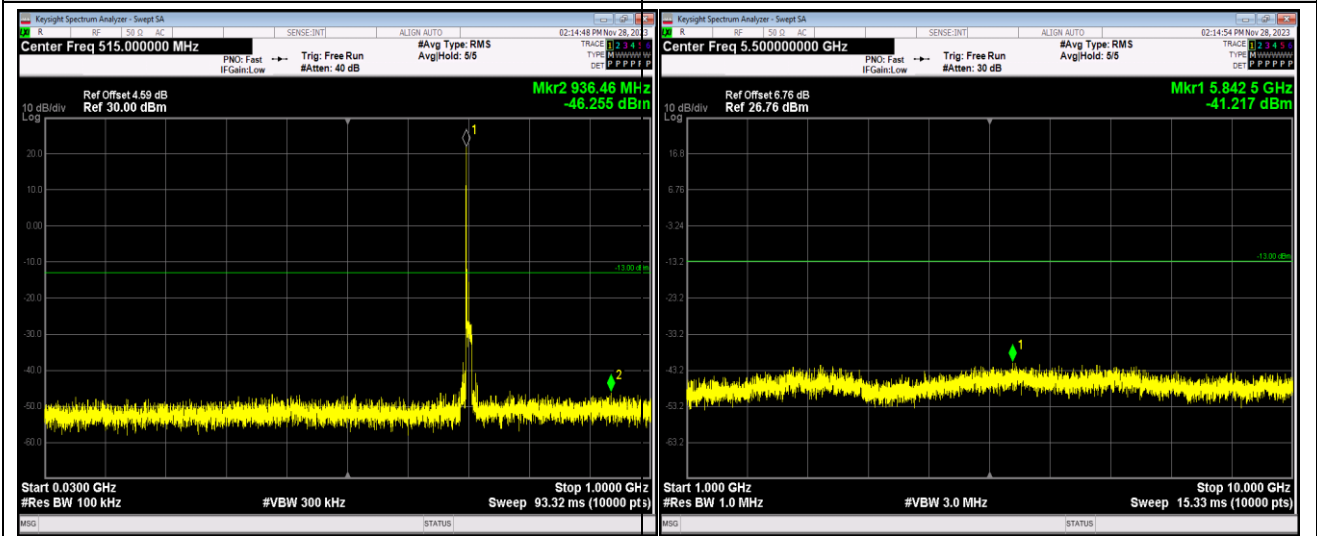

Band17-5MHz-64QAM-23790-1RB#0-Range2:1000~10000MHz

Band17-10MHz-QPSK-23800-1RB#0-Range1:30~1000MHz

Band17-10MHz-QPSK-23800-1RB#0-Range2:1000~10000MHz

Band17-10MHz-16QAM-23780-1RB#0-Range1:30~1000MHz

Band17-10MHz-16QAM-23780-1RB#0-Range2:1000~10000MHz