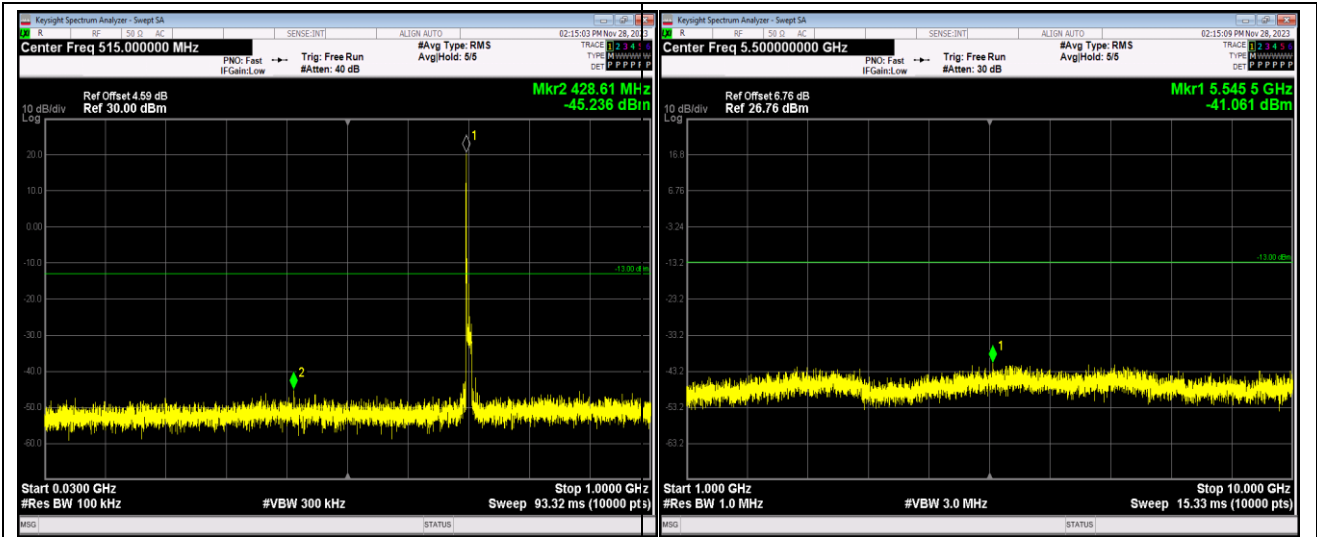

Band17-5MHz-64QAM-23790-1RB#0-Range2:1000~10000MHz

Band17-10MHz-QPSK-23800-1RB#0-Range1:30~1000MHz

Band17-10MHz-QPSK-23800-1RB#0-Range2:1000~10000MHz

Band17-10MHz-16QAM-23780-1RB#0-Range1:30~1000MHz

Band17-10MHz-16QAM-23780-1RB#0-Range2:1000~10000MHz