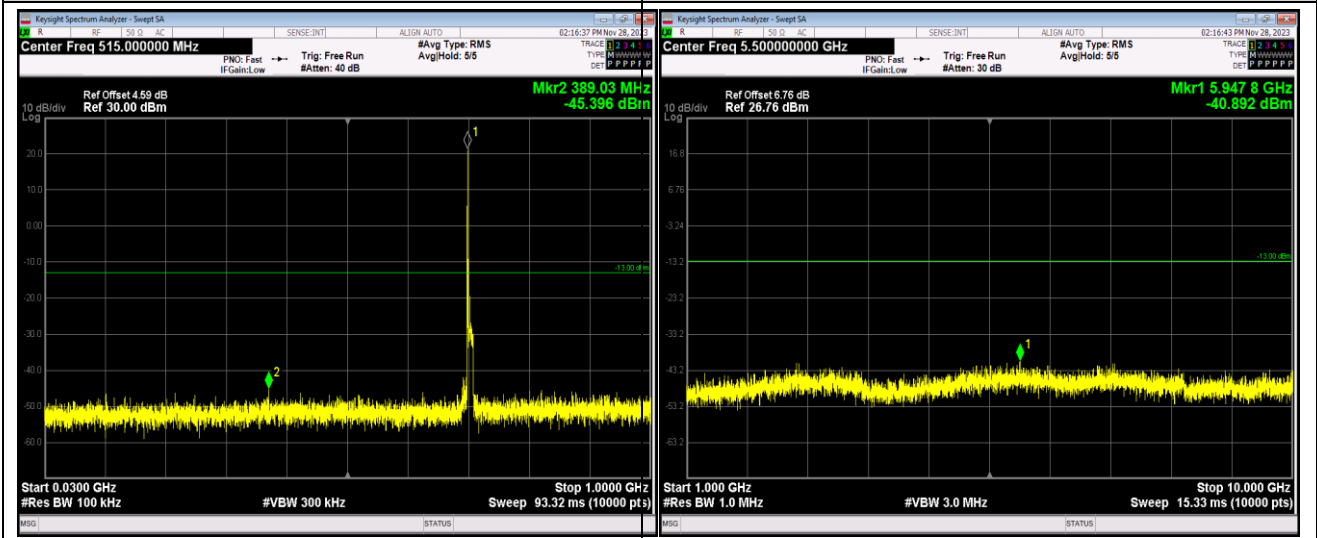

Band17-10MHz-64QAM-23800-1RB#0-Range1:30
~1000MHz

Band17-10MHz-64QAM-23800-1RB#0-Range2:1000~
10000MHz