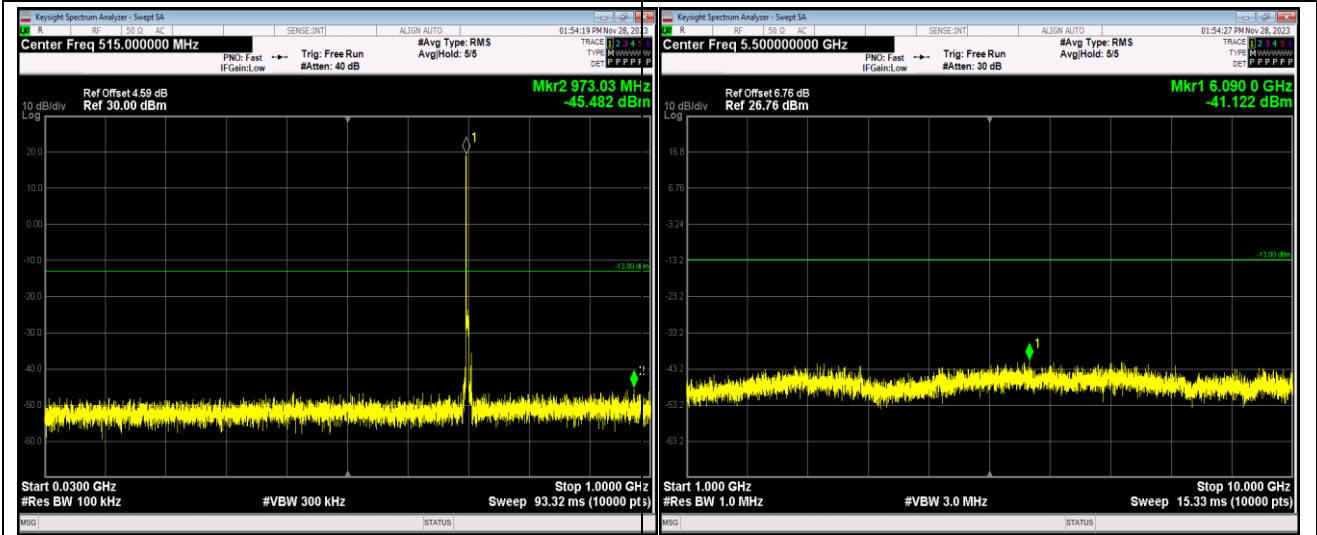

Band17-5MHz-QPSK-23825-1RB#0-Range1:30~1000MHz

Band17-5MHz-QPSK-23825-1RB#0-Range2:1000~10000MHz

Band17-5MHz-64QAM-23755-1RB#0-Range1:30~1000MHz

Band17-5MHz-64QAM-23755-1RB#0-Range2:1000~10000MHz

Band17-5MHz-64QAM-23790-1RB#0-Range1:30~1000MHz