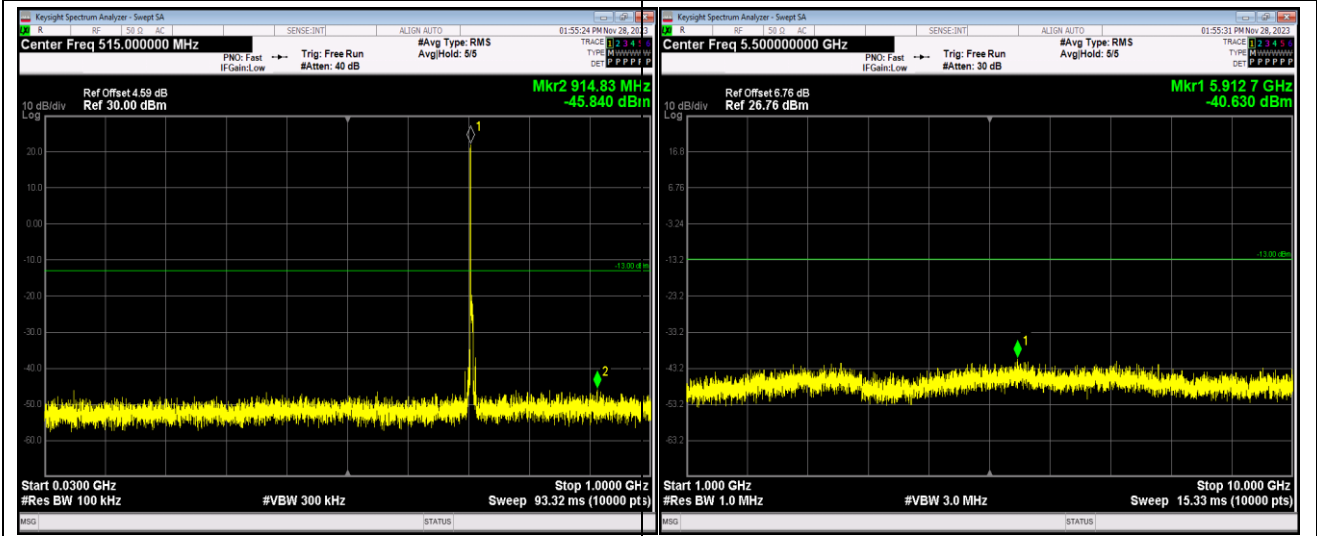

Band17-5MHz-QPSK-23825-1RB#0-Range1:30~1000MHz

Band17-5MHz-QPSK-23825-1RB#0-Range2:1000~10000MHz