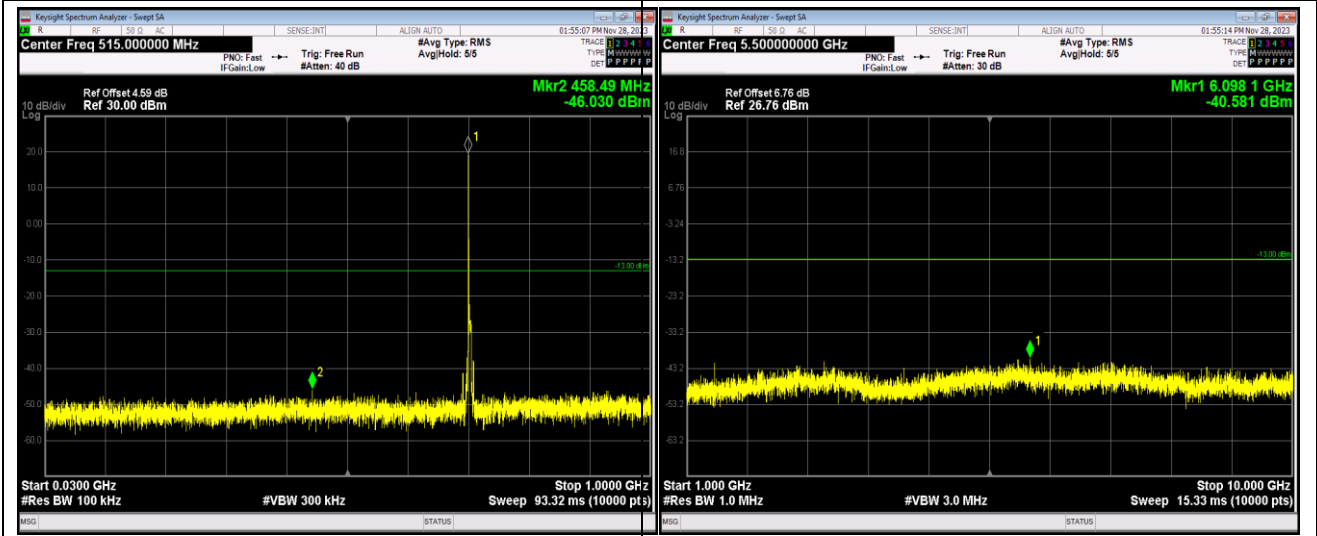

Band17-5MHz-64QAM-23790-1RB#0-Range1:30~1000MHz

Band17-5MHz-64QAM-23790-1RB#0-Range2:1000~10000MHz