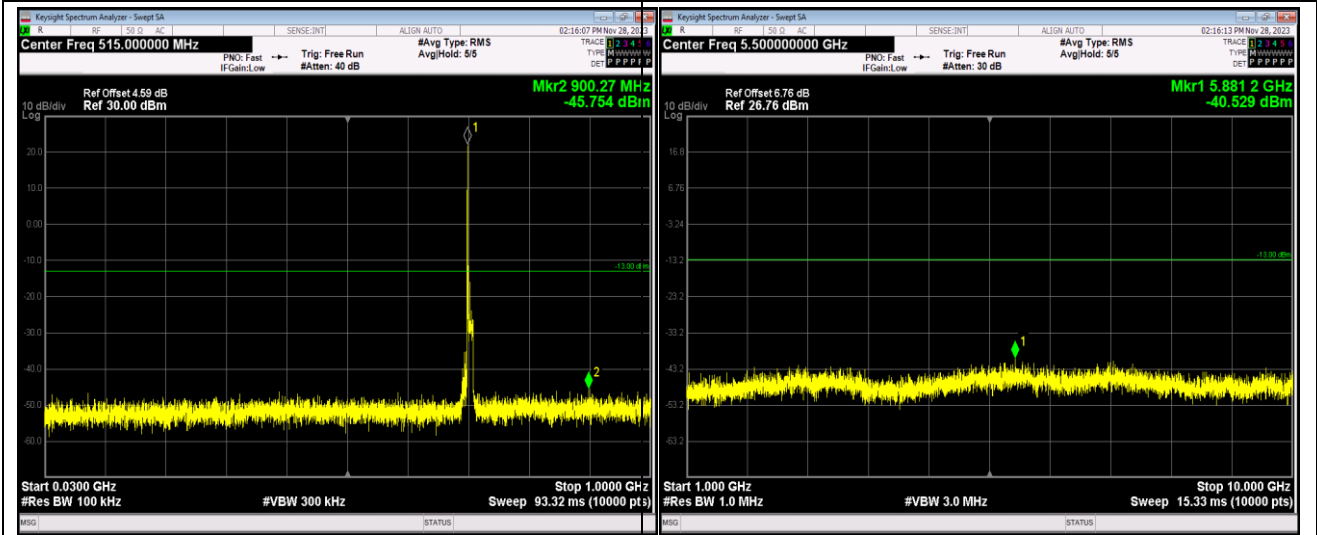

Band17-5MHz-64QAM-23790-1RB#0-Range2:1000~10000MHz

Band17-10MHz-QPSK-23800-1RB#0-Range1:30~1000MHz

Band17-10MHz-QPSK-23800-1RB#0-Range2:1000~10000MHz

Band17-10MHz-16QAM-23780-1RB#0-Range1:30~1000MHz

Band17-10MHz-16QAM-23780-1RB#0-Range2:1000~10000MHz