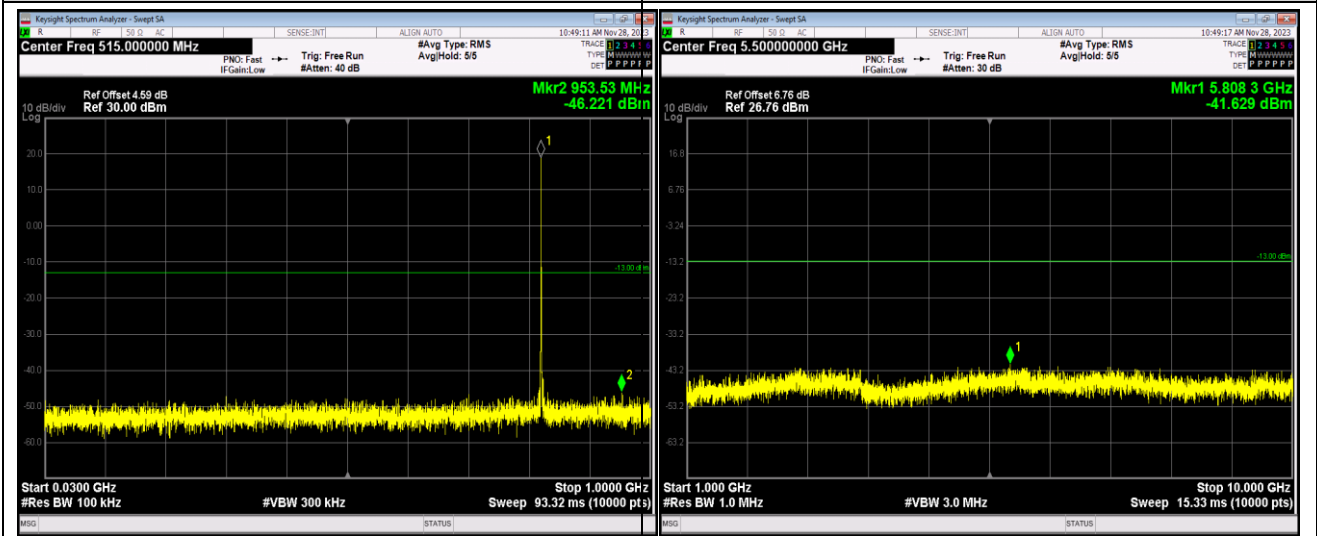

Band5-1.4MHz-64QAM-20407-1RB#0-Range1:30~1000MHz

Band5-1.4MHz-64QAM-20407-1RB#0-Range2:1000~10000MHz