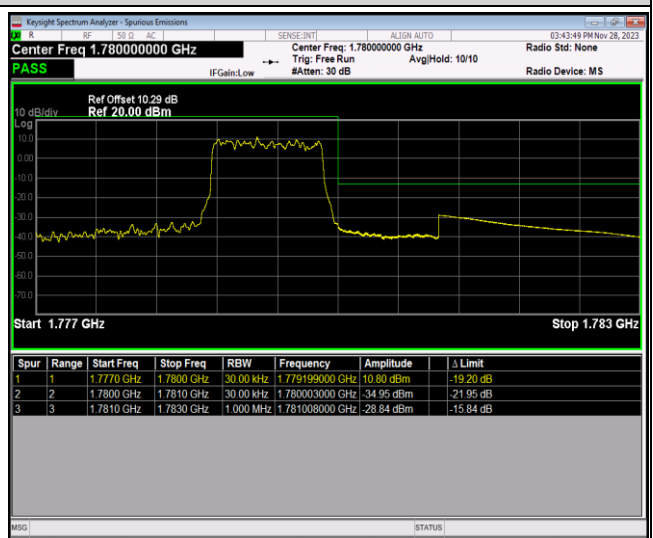

Band66-1.4MHz-QPSK-131979-6RB#0

Band66-1.4MHz-QPSK-132665-1RB#0

Band66-1.4MHz-QPSK-132665-1RB#5

Band66-1.4MHz-QPSK-132665-6RB#0

Band66-1.4MHz-16QAM-131979-1RB#0

Band66-1.4MHz-16QAM-131979-1RB#5

Band66-1.4MHz-16QAM-131979-6RB#0