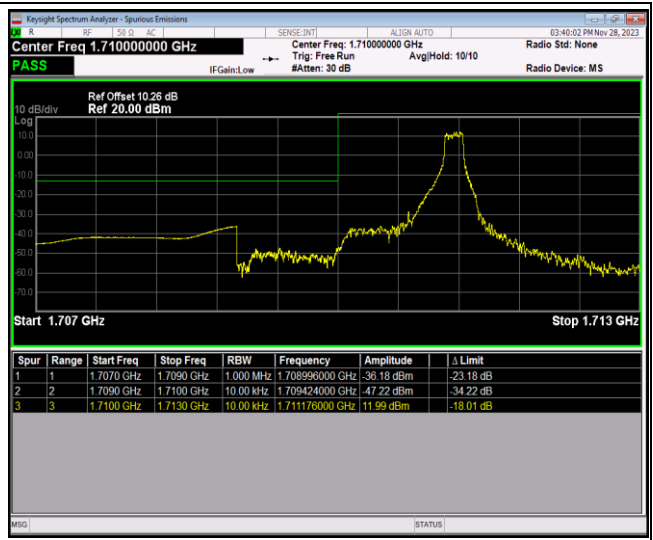

Band66-1.4MHz-QPSK-131979-6RB#0

Band66-1.4MHz-QPSK-132665-1RB#0

Band66-1.4MHz-QPSK-132665-1RB#5

Band66-1.4MHz-QPSK-132665-6RB#0

Band66-1.4MHz-16QAM-131979-1RB#0

Band66-1.4MHz-16QAM-131979-1RB#5

Band66-1.4MHz-16QAM-131979-6RB#0