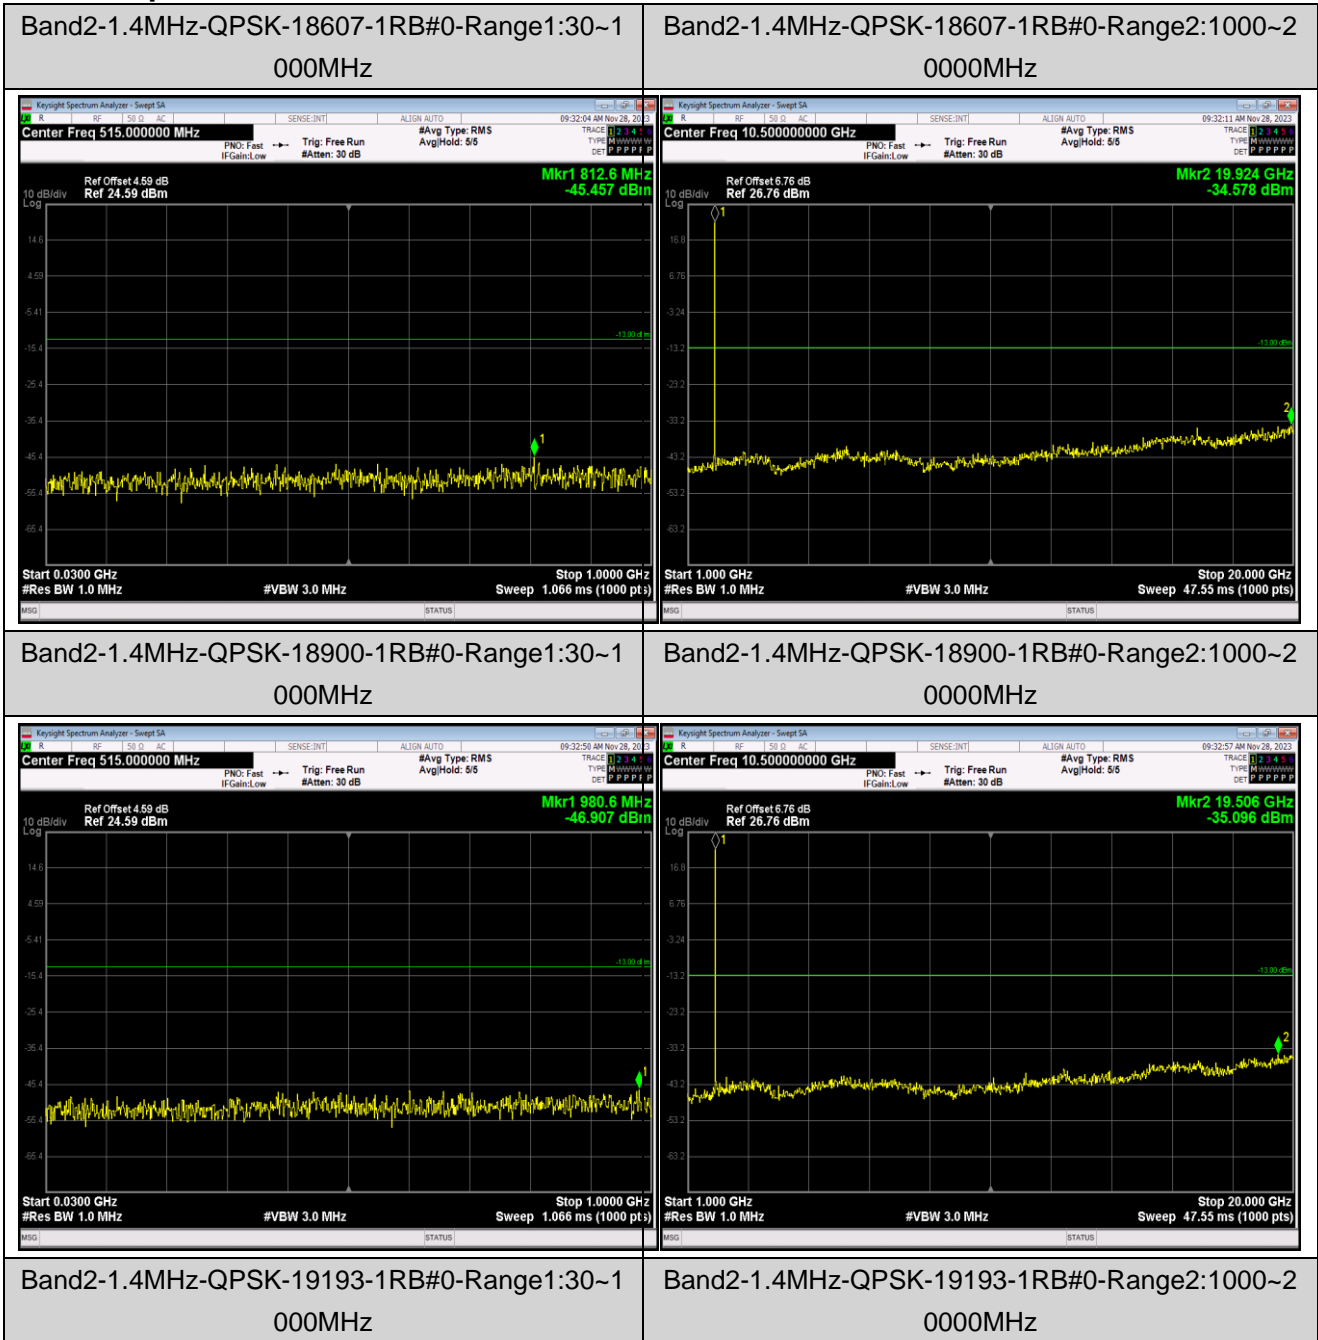

Test Graphs