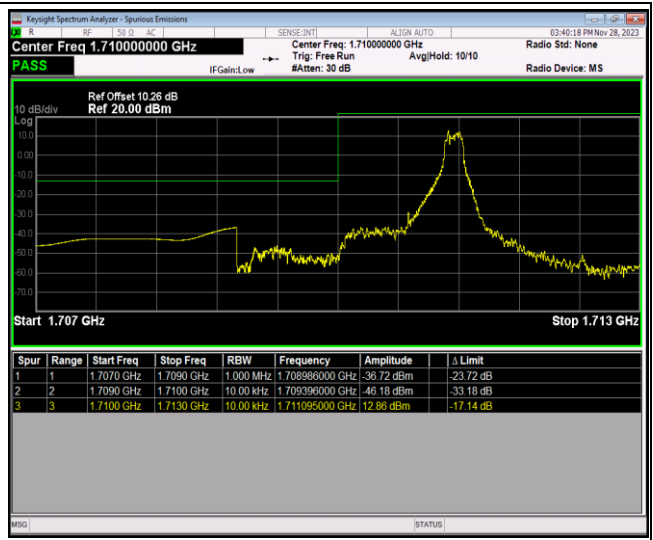

Band66-1.4MHz-16QAM-132665-1RB#0

Band66-1.4MHz-16QAM-132665-1RB#5

Band66-1.4MHz-16QAM-132665-6RB#0

Band66-1.4MHz-64QAM-131979-1RB#0

Band66-1.4MHz-64QAM-131979-1RB#5

Band66-1.4MHz-64QAM-131979-6RB#0

Band66-1.4MHz-64QAM-132665-1RB#0