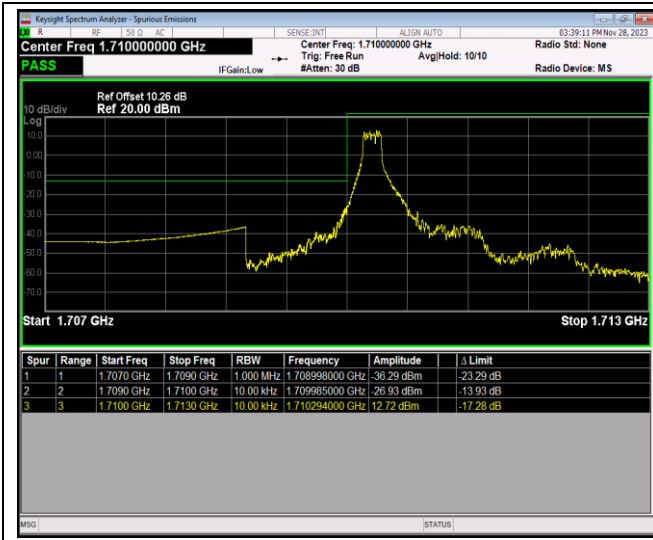

Band66-1.4MHz-QPSK-131979-6RB#0

Band66-1.4MHz-QPSK-132665-1RB#0

Band66-1.4MHz-QPSK-132665-1RB#5

Band66-1.4MHz-QPSK-132665-6RB#0

Band66-1.4MHz-16QAM-131979-1RB#0

Band66-1.4MHz-16QAM-131979-1RB#5

Band66-1.4MHz-16QAM-131979-6RB#0