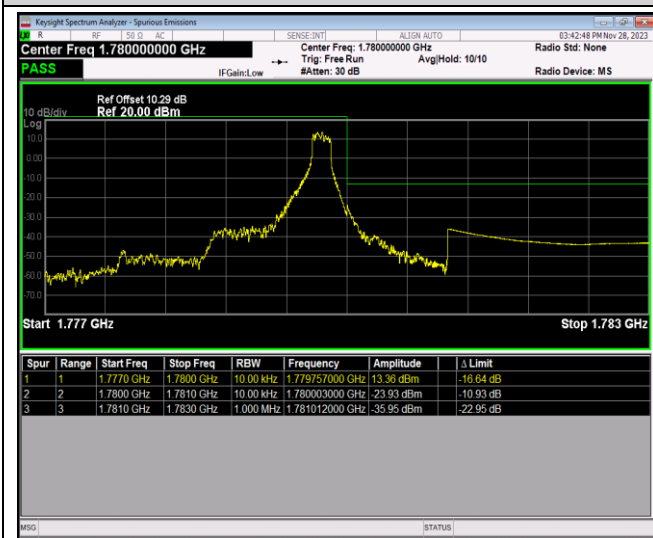

Band66-1.4MHz-QPSK-131979-6RB#0

Band66-1.4MHz-QPSK-132665-1RB#0

Band66-1.4MHz-QPSK-132665-1RB#5

Band66-1.4MHz-QPSK-132665-6RB#0

Band66-1.4MHz-16QAM-131979-1RB#0

Band66-1.4MHz-16QAM-131979-1RB#5

Band66-1.4MHz-16QAM-131979-6RB#0