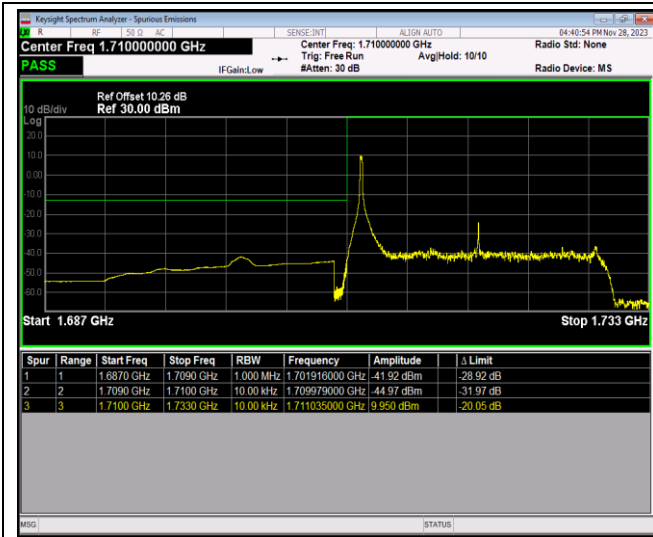

Band66-20MHz-64QAM-132072-1RB#0

Band66-20MHz-64QAM-132072-1RB#99

Band66-20MHz-64QAM-132072-100RB#0

Band66-20MHz-64QAM-132572-1RB#0

Band66-20MHz-64QAM-132572-1RB#99

Band66-20MHz-64QAM-132572-100RB#0

Appendix E: Conducted Spurious Emission