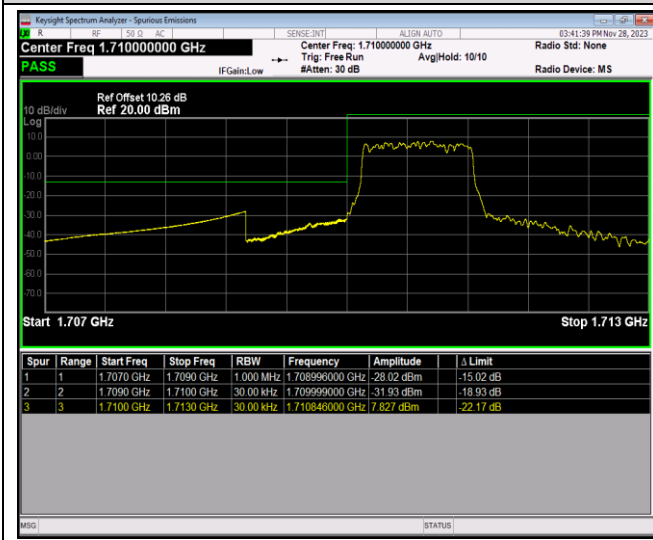

Band66-1.4MHz-16QAM-132665-1RB#0

Band66-1.4MHz-16QAM-132665-1RB#5

Band66-1.4MHz-16QAM-132665-6RB#0

Band66-1.4MHz-64QAM-131979-1RB#0

Band66-1.4MHz-64QAM-131979-1RB#5

Band66-1.4MHz-64QAM-131979-6RB#0

Band66-1.4MHz-64QAM-132665-1RB#0