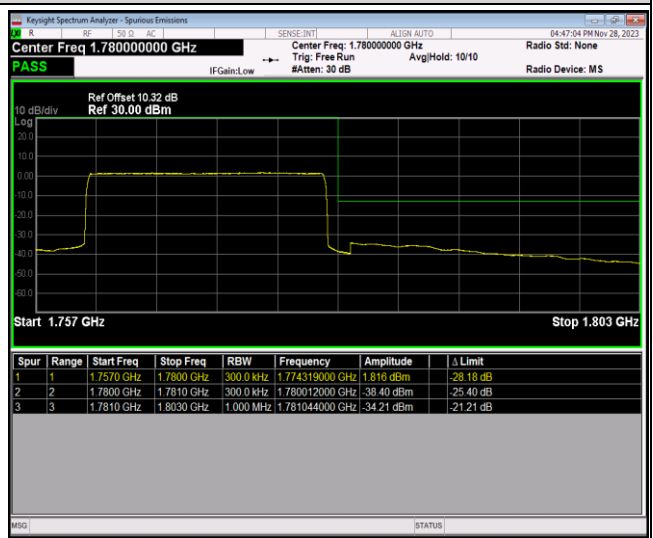

Band66-20MHz-64QAM-132072-1RB#0

Band66-20MHz-64QAM-132072-1RB#99

Band66-20MHz-64QAM-132072-100RB#0

Band66-20MHz-64QAM-132572-1RB#0

Band66-20MHz-64QAM-132572-1RB#99

Band66-20MHz-64QAM-132572-100RB#0

Appendix E: Conducted Spurious Emission