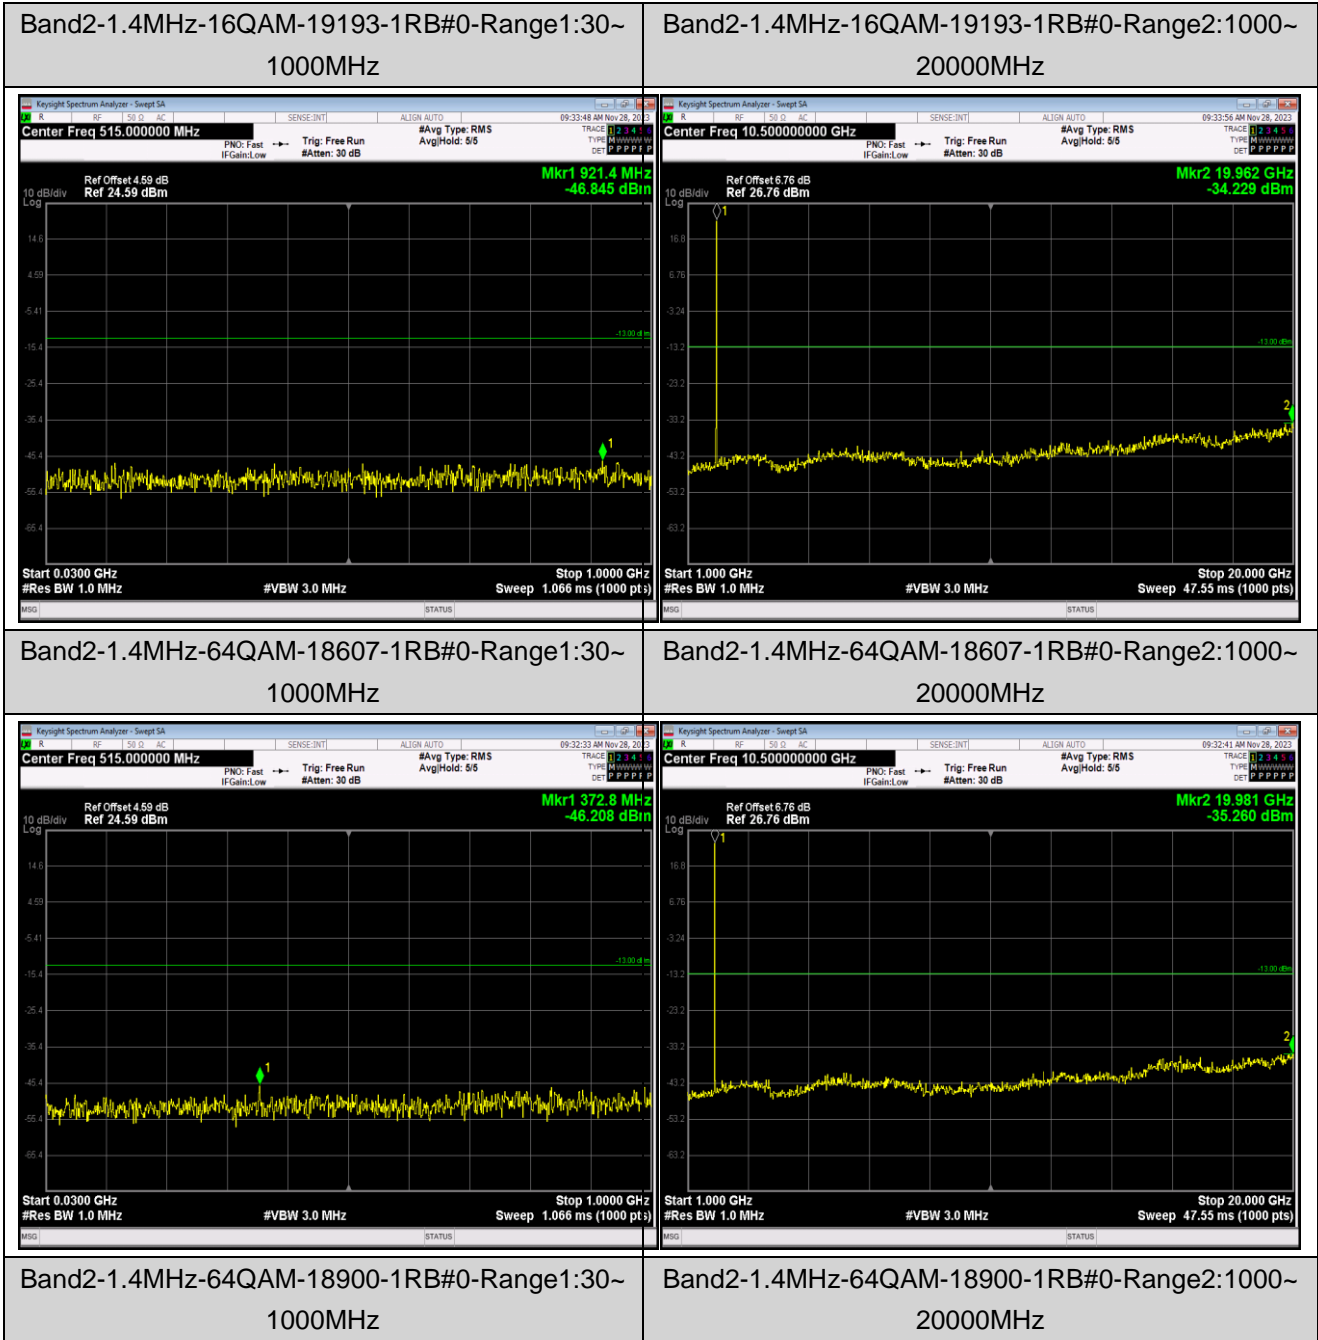

Remark: All bandwidth and all modulation had been tested, but only the worst case data displayed in this report.

Test Graphs

Band2-1.4MHz-16QAM-18607-1RB#0-Range1:30~1000MHz

Band2-1.4MHz-16QAM-18607-1RB#0-Range2:1000~20000MHz

Band2-1.4MHz-16QAM-18900-1RB#0-Range1:30~1000MHz

Band2-1.4MHz-16QAM-18900-1RB#0-Range2:1000~20000MHz

Band2-1.4MHz-64QAM-19193-1RB#0-Range1:30~1000MHz

Band2-1.4MHz-64QAM-19193-1RB#0-Range2:1000~20000MHz

Band2-20MHz-QPSK-18700-1RB#0-Range1:30~1000MHz