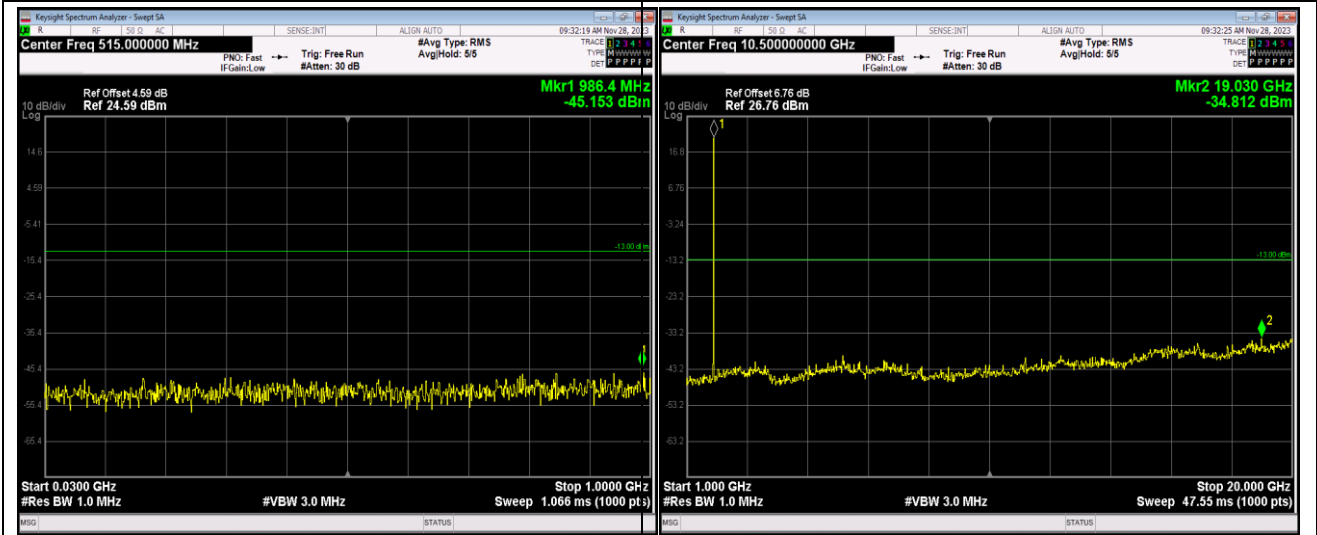

Remark: All bandwidth and all modulation had been tested, but only the worst case data displayed in this report.

Test Graphs

Band2-1.4MHz-16QAM-18607-1RB#0-Range1:30~1000MHz

Band2-1.4MHz-16QAM-18607-1RB#0-Range2:1000~20000MHz