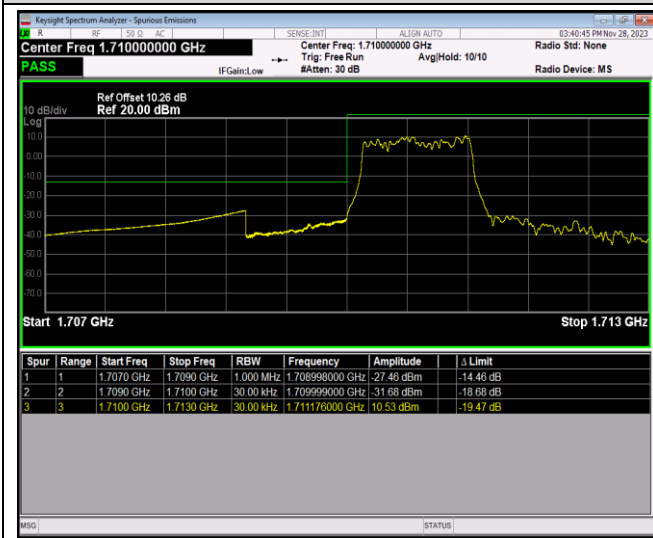

Band66-1.4MHz-QPSK-131979-6RB#0

Band66-1.4MHz-QPSK-132665-1RB#0

Band66-1.4MHz-QPSK-132665-1RB#5

Band66-1.4MHz-QPSK-132665-6RB#0

Band66-1.4MHz-16QAM-131979-1RB#0

Band66-1.4MHz-16QAM-131979-1RB#5

Band66-1.4MHz-16QAM-131979-6RB#0