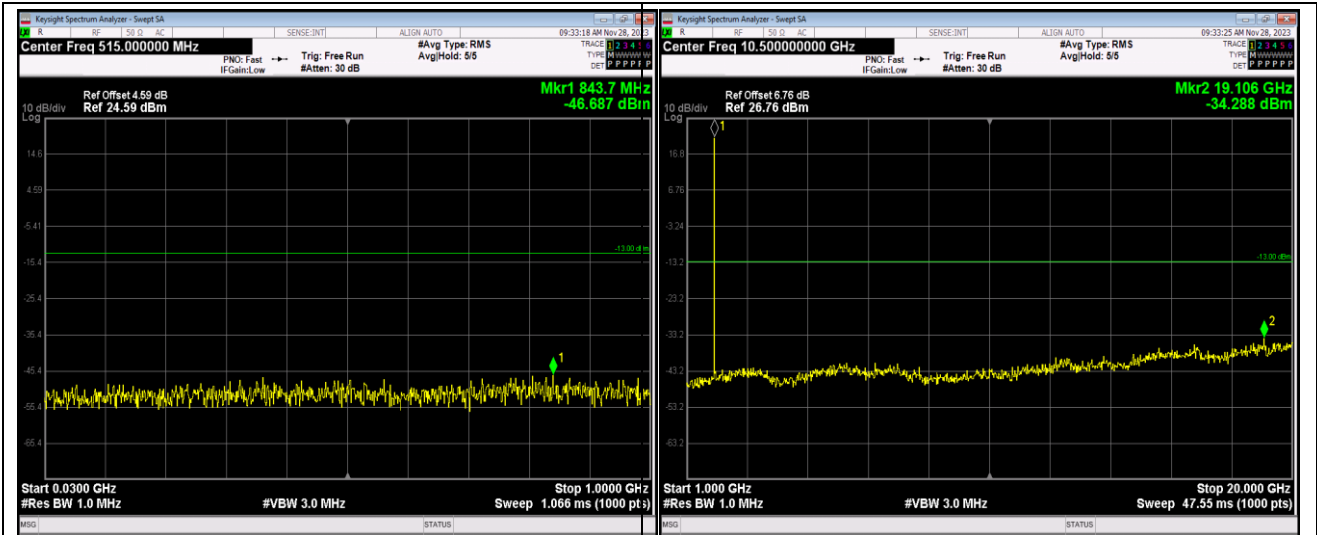

Band2-1.4MHz-64QAM-19193-1RB#0-Range2:1000~20000MHz

Band2-1.4MHz-64QAM-19193-1RB#0-Range1:30~1000MHz