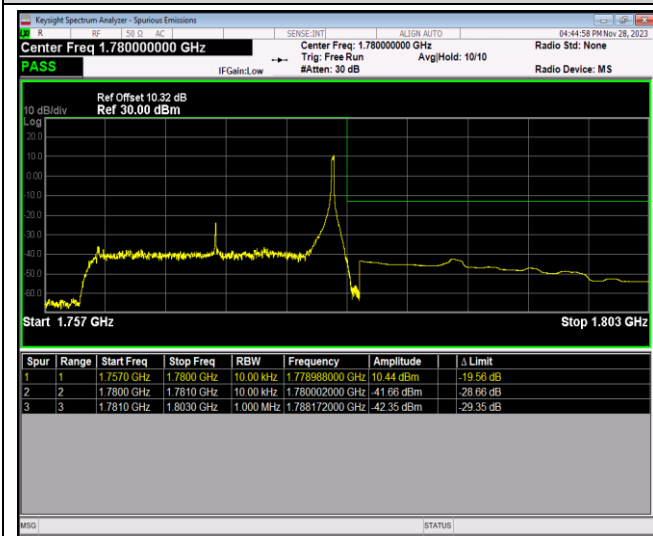

Band66-20MHz-64QAM-132072-1RB#0

Band66-20MHz-64QAM-132072-1RB#99

Band66-20MHz-64QAM-132072-100RB#0

Band66-20MHz-64QAM-132572-1RB#0

Band66-20MHz-64QAM-132572-1RB#99

Band66-20MHz-64QAM-132572-100RB#0

Appendix E: Conducted Spurious Emission