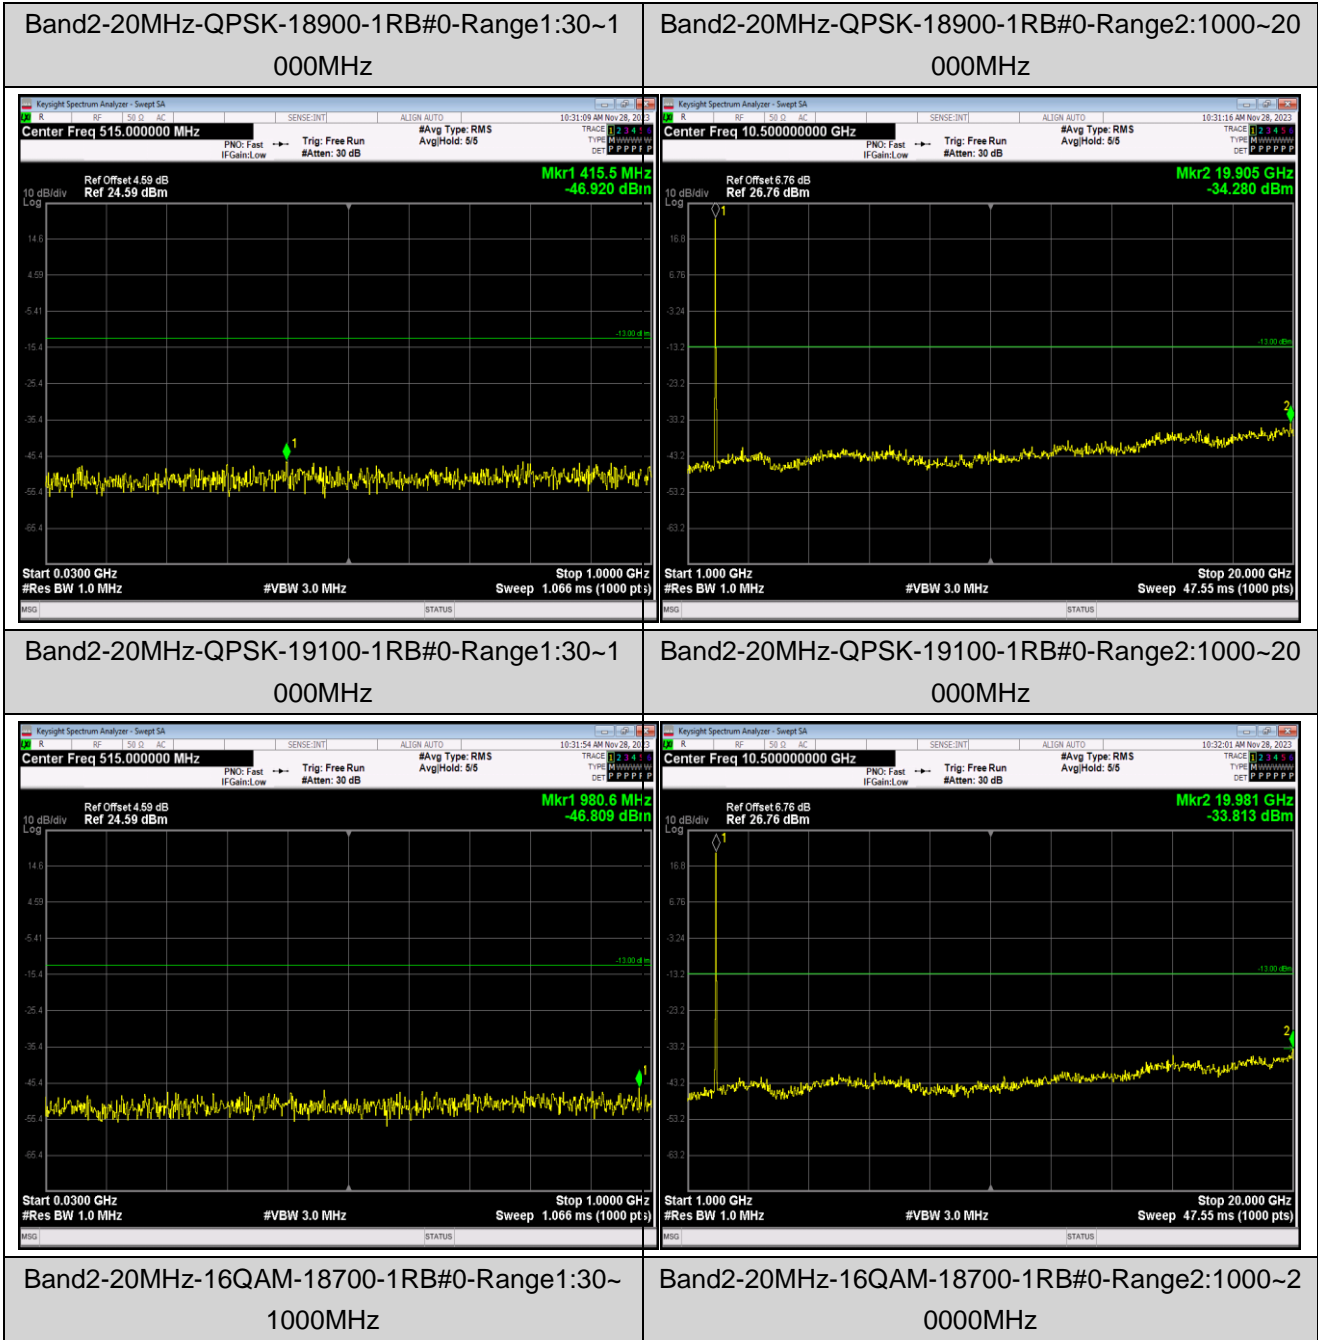

Remark: All bandwidth and all modulation had been tested, but only the worst case data displayed in this report.

Test Graphs

Band2-1.4MHz-16QAM-18607-1RB#0-Range1:30~1000MHz

Band2-1.4MHz-16QAM-18607-1RB#0-Range2:1000~20000MHz

Band2-1.4MHz-16QAM-18900-1RB#0-Range1:30~1000MHz

Band2-1.4MHz-16QAM-18900-1RB#0-Range2:1000~20000MHz

Band2-1.4MHz-64QAM-19193-1RB#0-Range1:30~1000MHz

Band2-1.4MHz-64QAM-19193-1RB#0-Range2:1000~20000MHz

Band2-20MHz-QPSK-18700-1RB#0-Range1:30~1000MHz

Band2-20MHz-QPSK-18700-1RB#0-Range2:1000~20000MHz

Band2-20MHz-16QAM-18900-1RB#0-Range1:30~1000MHz

Band2-20MHz-16QAM-18900-1RB#0-Range2:1000~20000MHz

Band2-20MHz-16QAM-19100-1RB#0-Range1:30~1000MHz

Band2-20MHz-16QAM-19100-1RB#0-Range2:1000~20000MHz