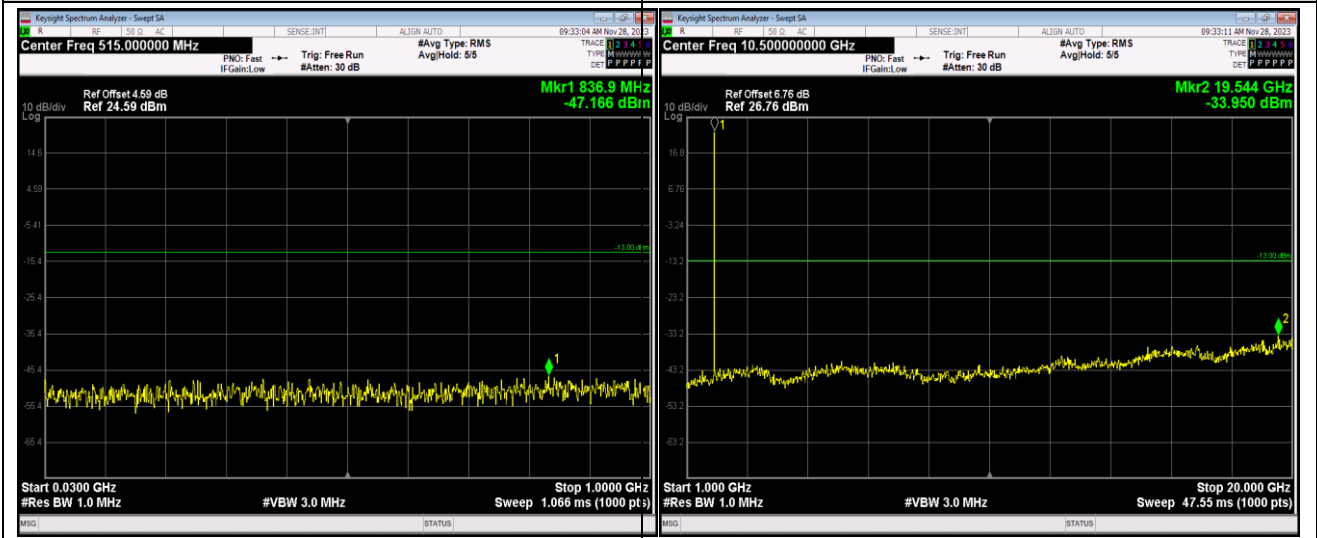

Band2-1.4MHz-16QAM-18900-1RB#0-Range1:30~1000MHz

Band2-1.4MHz-16QAM-18900-1RB#0-Range2:1000~20000MHz