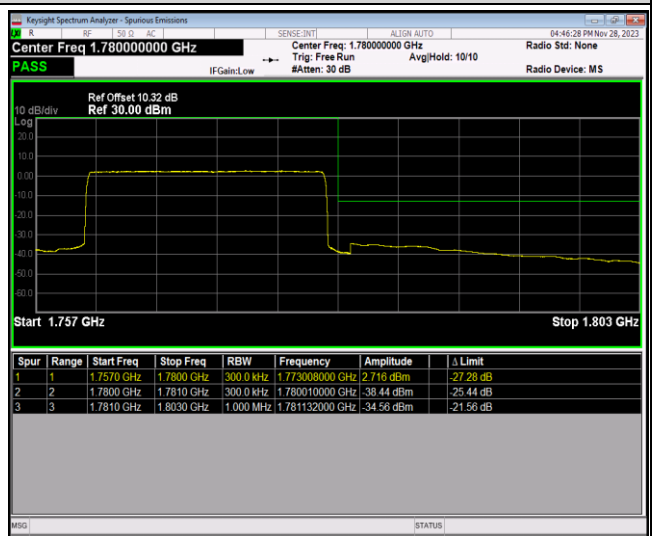

Band66-20MHz-64QAM-132072-1RB#0

Band66-20MHz-64QAM-132072-1RB#99

Band66-20MHz-64QAM-132072-100RB#0

Band66-20MHz-64QAM-132572-1RB#0

Band66-20MHz-64QAM-132572-1RB#99

Band66-20MHz-64QAM-132572-100RB#0

Appendix E: Conducted Spurious Emission