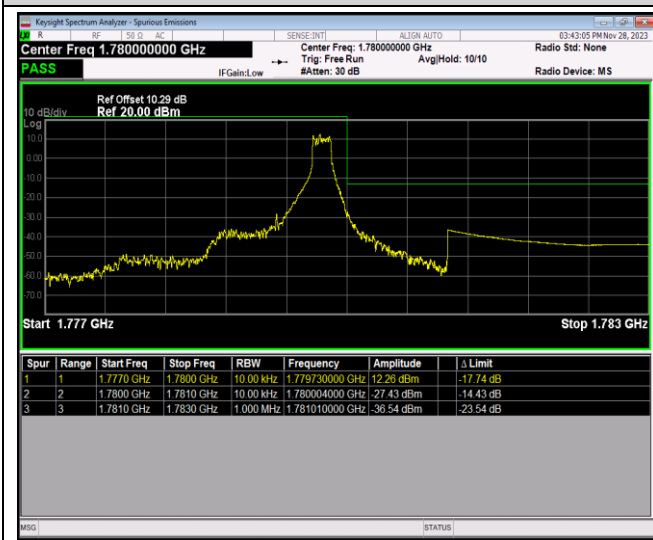

Band66-1.4MHz-16QAM-132665-1RB#5

Band66-1.4MHz-64QAM-131979-1RB#0