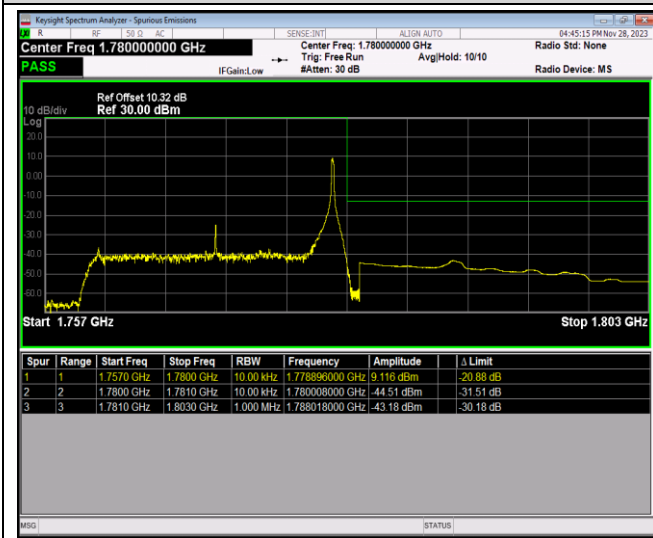

Band66-20MHz-64QAM-132072-1RB#0

Band66-20MHz-64QAM-132072-1RB#99

Band66-20MHz-64QAM-132072-100RB#0

Band66-20MHz-64QAM-132572-1RB#0

Band66-20MHz-64QAM-132572-1RB#99

Band66-20MHz-64QAM-132572-100RB#0

Appendix E: Conducted Spurious Emission