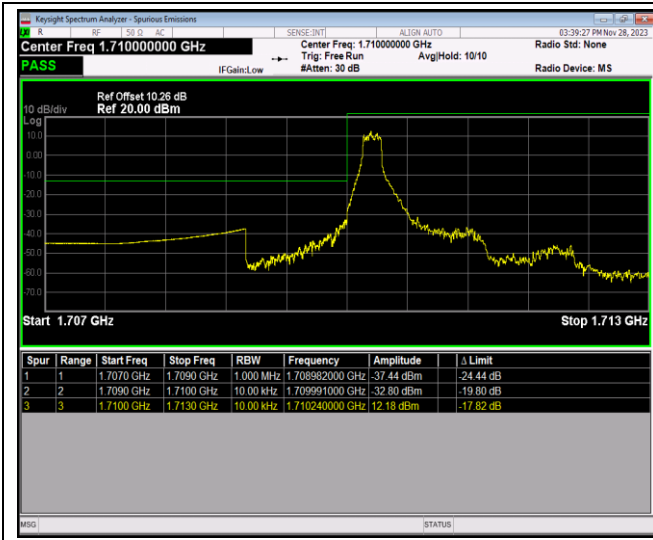

Band66-1.4MHz-16QAM-132665-1RB#0

Band66-1.4MHz-16QAM-132665-1RB#5

Band66-1.4MHz-16QAM-132665-6RB#0

Band66-1.4MHz-64QAM-131979-1RB#0

Band66-1.4MHz-64QAM-131979-1RB#5

Band66-1.4MHz-64QAM-131979-6RB#0

Band66-1.4MHz-64QAM-132665-1RB#0