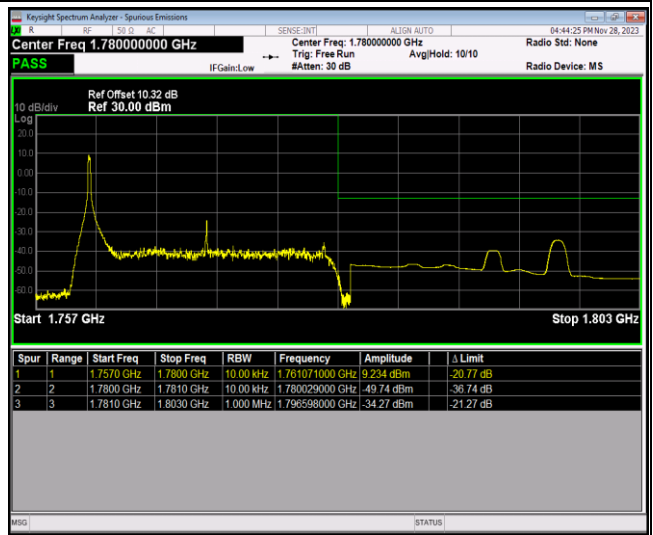

Band66-20MHz-64QAM-132072-1RB#0

Band66-20MHz-64QAM-132072-1RB#99

Band66-20MHz-64QAM-132072-100RB#0

Band66-20MHz-64QAM-132572-1RB#0

Band66-20MHz-64QAM-132572-1RB#99

Band66-20MHz-64QAM-132572-100RB#0

Appendix E: Conducted Spurious Emission