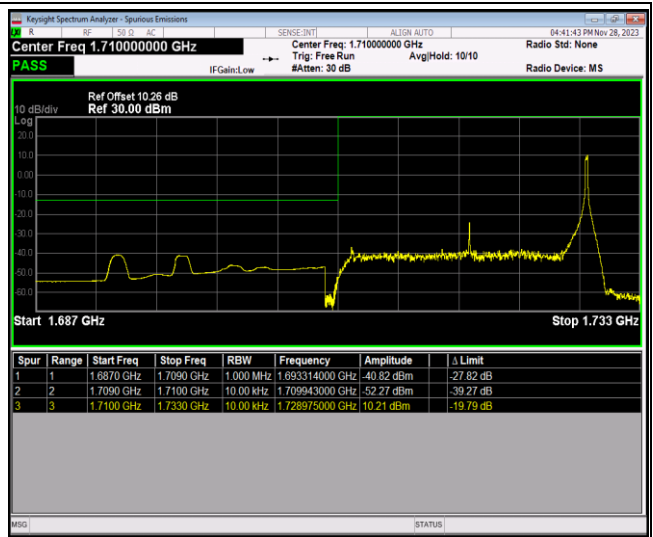

Band66-20MHz-64QAM-132072-1RB#0

Band66-20MHz-64QAM-132072-1RB#99

Band66-20MHz-64QAM-132072-100RB#0

Band66-20MHz-64QAM-132572-1RB#0

Band66-20MHz-64QAM-132572-1RB#99

Band66-20MHz-64QAM-132572-100RB#0

Appendix E: Conducted Spurious Emission