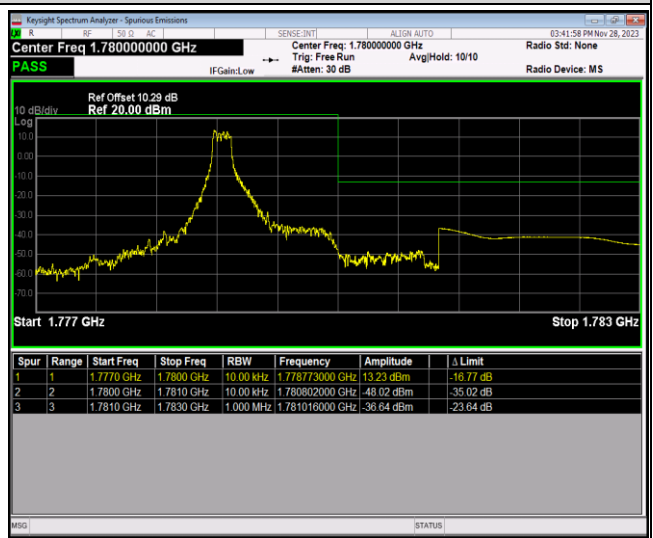

Band66-1.4MHz-QPSK-131979-6RB#0

Band66-1.4MHz-QPSK-132665-1RB#0

Band66-1.4MHz-QPSK-132665-1RB#5

Band66-1.4MHz-QPSK-132665-6RB#0

Band66-1.4MHz-16QAM-131979-1RB#0

Band66-1.4MHz-16QAM-131979-1RB#5

Band66-1.4MHz-16QAM-131979-6RB#0