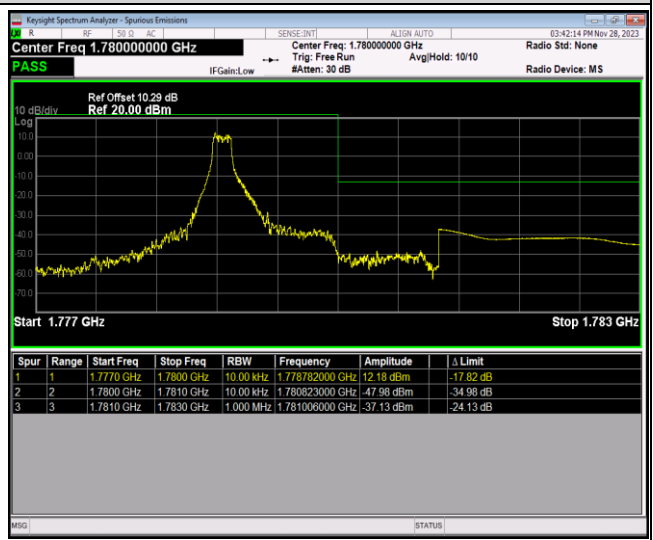

Band66-1.4MHz-16QAM-132665-1RB#0

Band66-1.4MHz-16QAM-132665-6RB#0