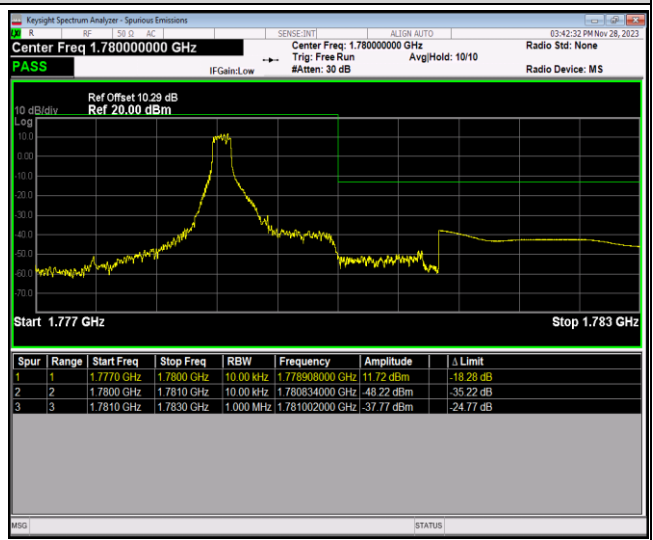

Band66-1.4MHz-64QAM-132665-1RB#0

Band66-1.4MHz-64QAM-132665-6RB#0