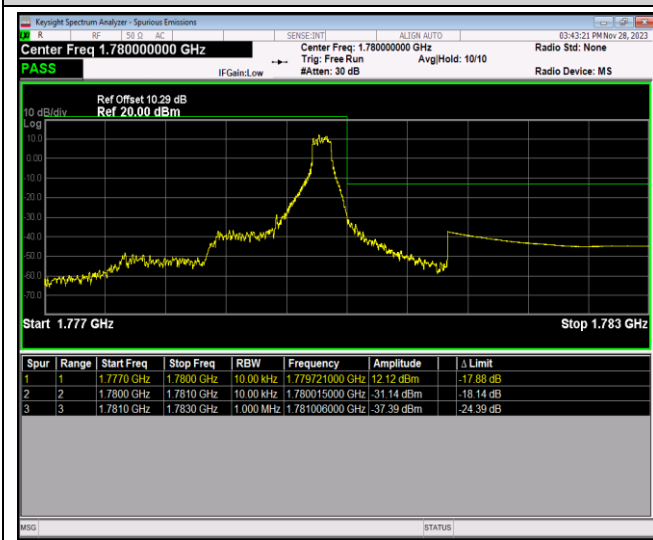

Band66-1.4MHz-64QAM-132665-1RB#5

Band66-20MHz-QPSK-132072-1RB#0