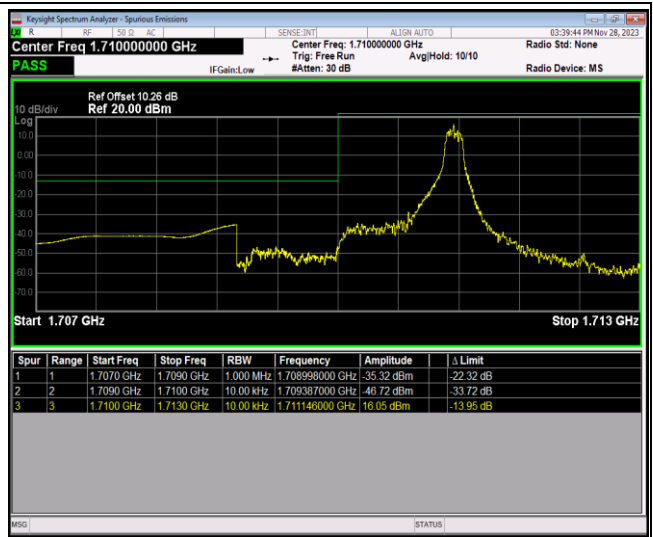

Band66-1.4MHz-QPSK-131979-6RB#0

Band66-1.4MHz-QPSK-132665-1RB#0

Band66-1.4MHz-QPSK-132665-1RB#5

Band66-1.4MHz-QPSK-132665-6RB#0

Band66-1.4MHz-16QAM-131979-1RB#0

Band66-1.4MHz-16QAM-131979-1RB#5

Band66-1.4MHz-16QAM-131979-6RB#0