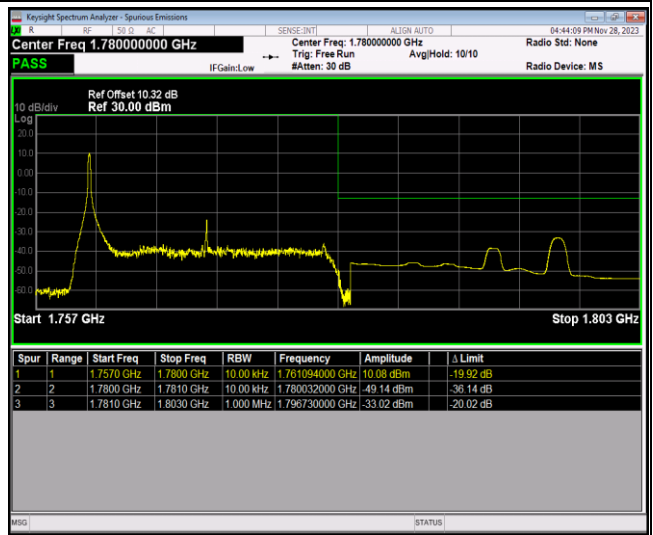

Band66-20MHz-16QAM-132572-1RB#0

Band66-20MHz-16QAM-132572-100RB#0