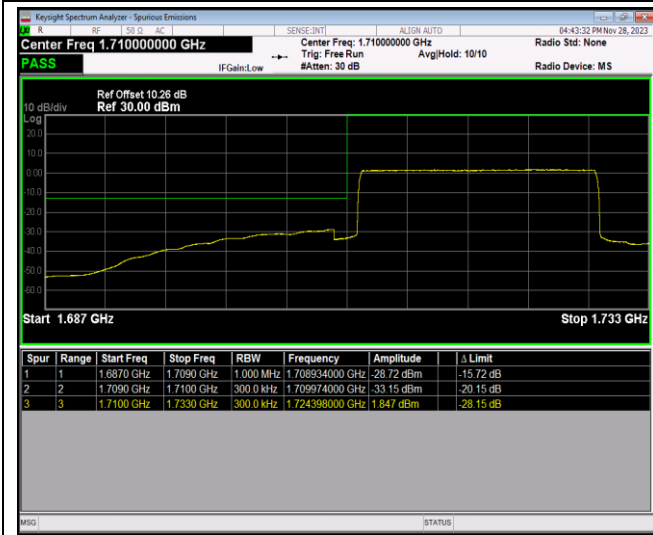

Band66-20MHz-64QAM-132072-1RB#0

Band66-20MHz-64QAM-132072-1RB#99

Band66-20MHz-64QAM-132072-100RB#0

Band66-20MHz-64QAM-132572-1RB#0

Band66-20MHz-64QAM-132572-1RB#99

Band66-20MHz-64QAM-132572-100RB#0

Appendix E: Conducted Spurious Emission