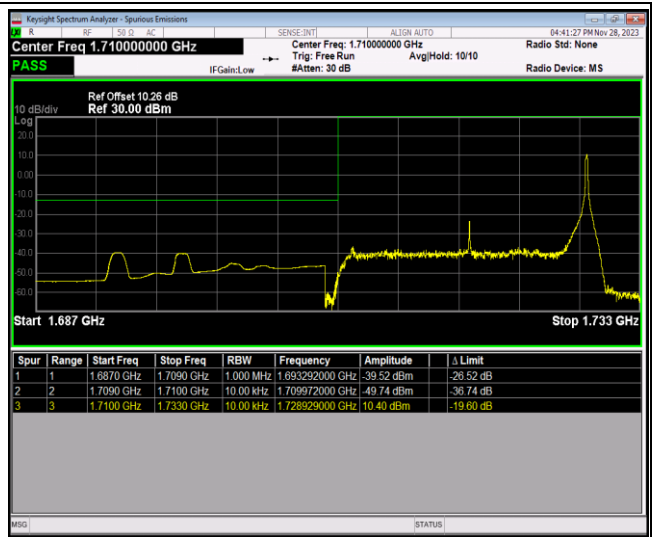

Band66-20MHz-16QAM-132072-1RB#99

Band66-20MHz-16QAM-132572-1RB#0