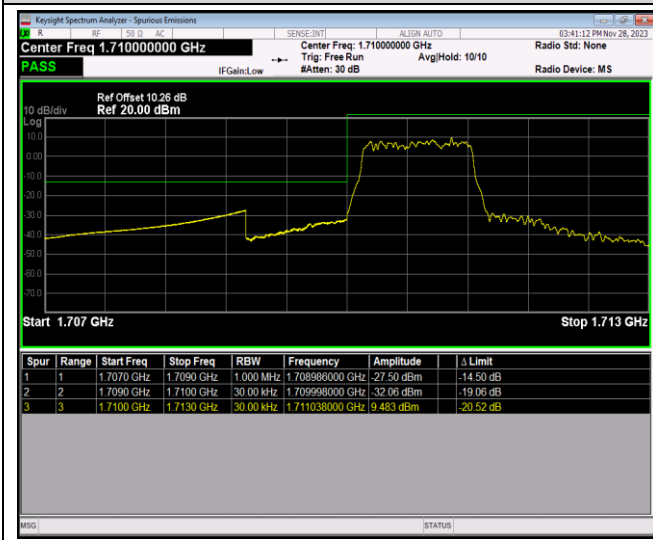

Band66-1.4MHz-16QAM-131979-6RB#0

Band66-1.4MHz-16QAM-132665-1RB#5