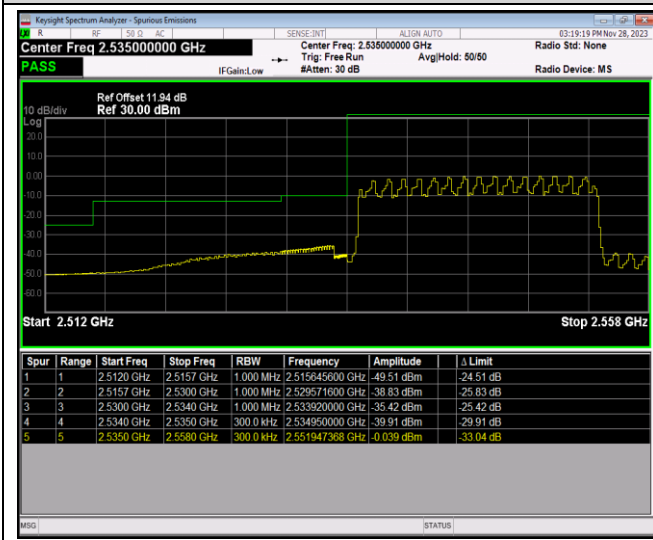

Band41-20MHz-16QAM-41140-100RB#0

Band41-20MHz-64QAM-40140-1RB#0

Band41-20MHz-64QAM-40140-1RB#99

Band41-20MHz-64QAM-40140-100RB#0

Band41-20MHz-64QAM-41140-1RB#0

Band41-20MHz-64QAM-41140-1RB#99

Band41-20MHz-64QAM-41140-100RB#0