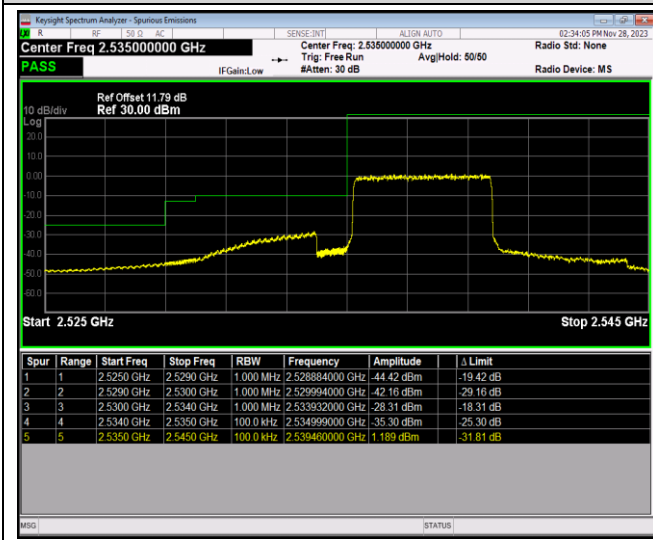

Band41-5MHz-QPSK-40065-25RB#0

Band41-5MHz-QPSK-41215-1RB#24