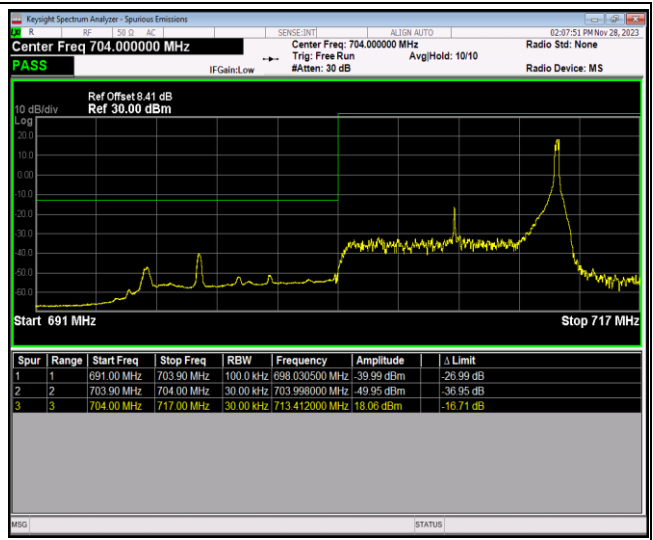

Band17-5MHz-64QAM-23825-1RB#24

Band17-5MHz-64QAM-23825-25RB#0

Band17-10MHz-QPSK-23780-1RB#0

Band17-10MHz-QPSK-23780-1RB#49

Band17-10MHz-QPSK-23780-50RB#0

Band17-10MHz-QPSK-23800-1RB#0

Band17-10MHz-QPSK-23800-1RB#49