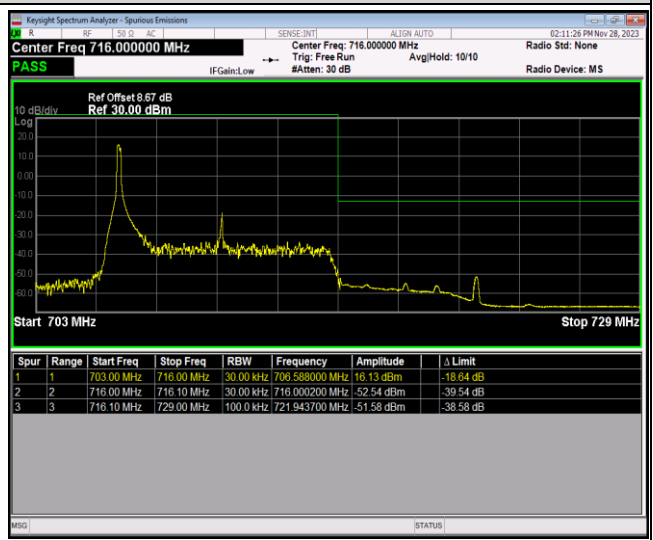

Band17-10MHz-64QAM-23780-1RB#0

Band17-10MHz-64QAM-23780-1RB#49

Band17-10MHz-64QAM-23780-50RB#0

Band17-10MHz-64QAM-23800-1RB#0

Band17-10MHz-64QAM-23800-1RB#49

Band17-10MHz-64QAM-23800-50RB#0

Band41-5MHz-QPSK-40065-1RB#0