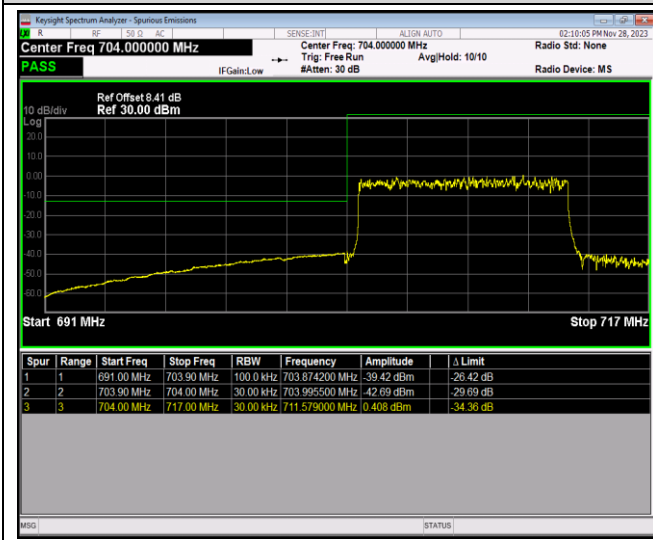

Band17-10MHz-64QAM-23780-1RB#0

Band17-10MHz-64QAM-23780-1RB#49

Band17-10MHz-64QAM-23780-50RB#0

Band17-10MHz-64QAM-23800-1RB#0

Band17-10MHz-64QAM-23800-1RB#49

Band17-10MHz-64QAM-23800-50RB#0

Band41-5MHz-QPSK-40065-1RB#0