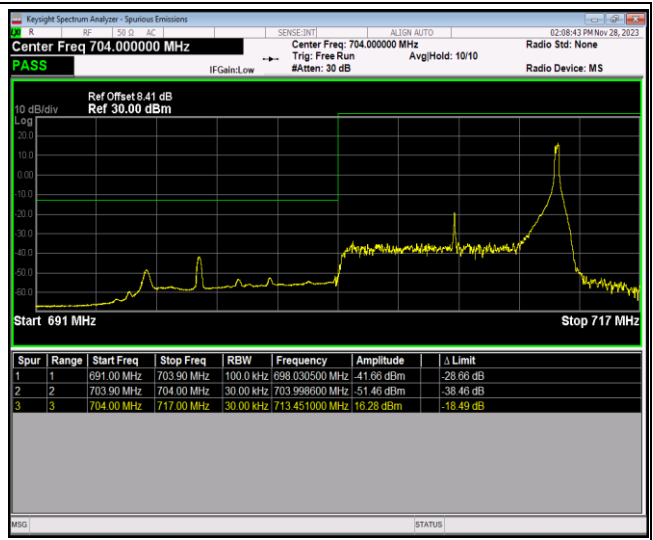

Band17-10MHz-64QAM-23780-1RB#49

Band17-10MHz-64QAM-23800-1RB#0