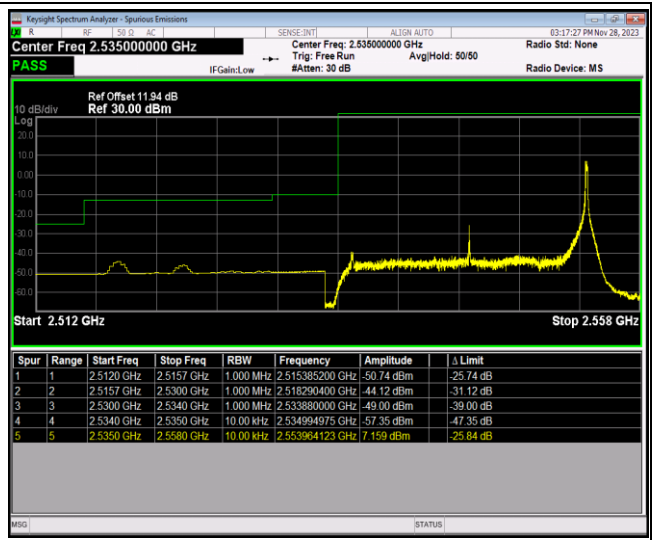

Band41-20MHz-16QAM-41140-100RB#0

Band41-20MHz-64QAM-40140-1RB#0

Band41-20MHz-64QAM-40140-1RB#99

Band41-20MHz-64QAM-40140-100RB#0

Band41-20MHz-64QAM-41140-1RB#0

Band41-20MHz-64QAM-41140-1RB#99

Band41-20MHz-64QAM-41140-100RB#0