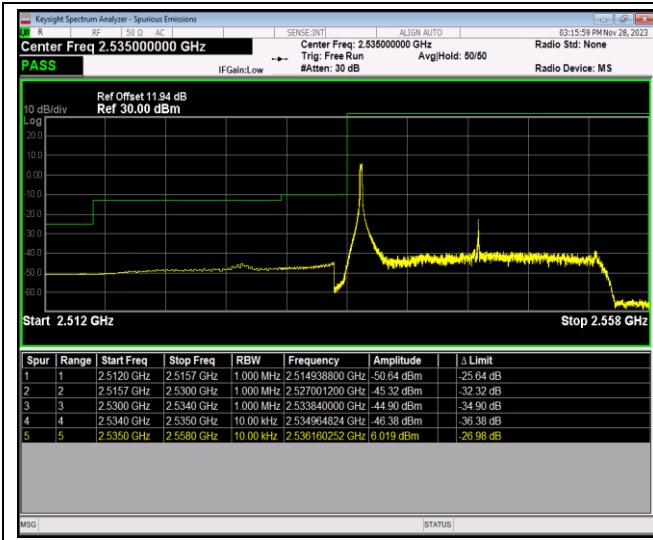

Band41-20MHz-64QAM-40140-1RB#0

Band41-20MHz-64QAM-40140-100RB#0