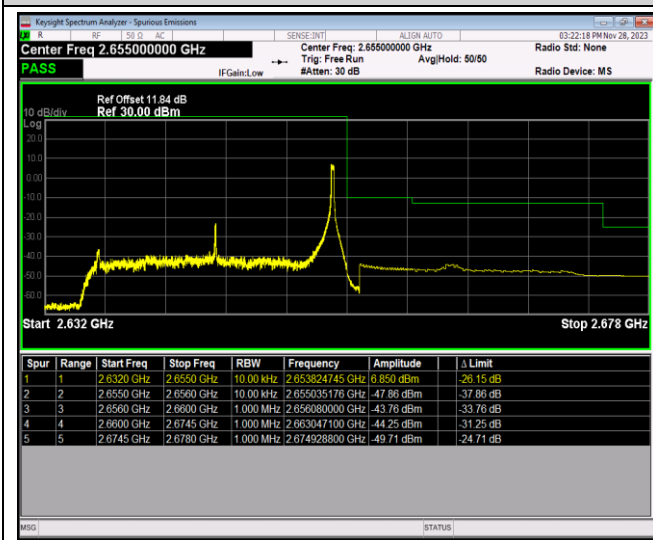

Band41-20MHz-16QAM-41140-100RB#0

Band41-20MHz-64QAM-40140-1RB#0

Band41-20MHz-64QAM-40140-1RB#99

Band41-20MHz-64QAM-40140-100RB#0

Band41-20MHz-64QAM-41140-1RB#0

Band41-20MHz-64QAM-41140-1RB#99

Band41-20MHz-64QAM-41140-100RB#0