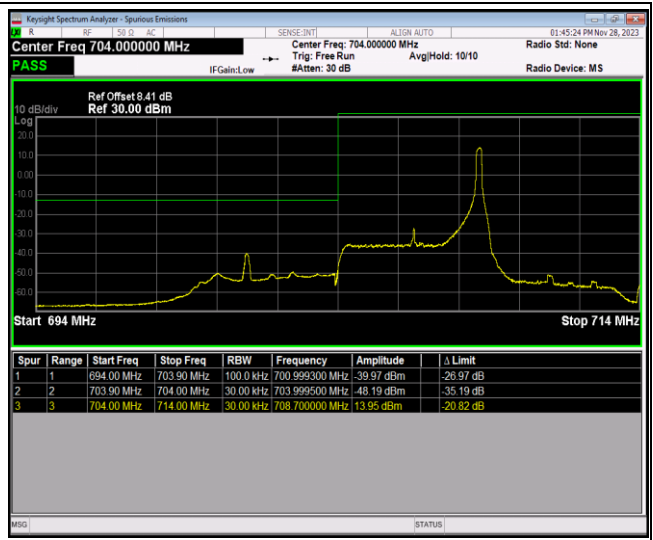

Band17-5MHz-QPSK-23755-25RB#0

Band17-5MHz-QPSK-23825-1RB#0

Band17-5MHz-QPSK-23825-1RB#24

Band17-5MHz-QPSK-23825-25RB#0

Band17-5MHz-16QAM-23755-1RB#0

Band17-5MHz-16QAM-23755-1RB#24

Band17-5MHz-16QAM-23755-25RB#0