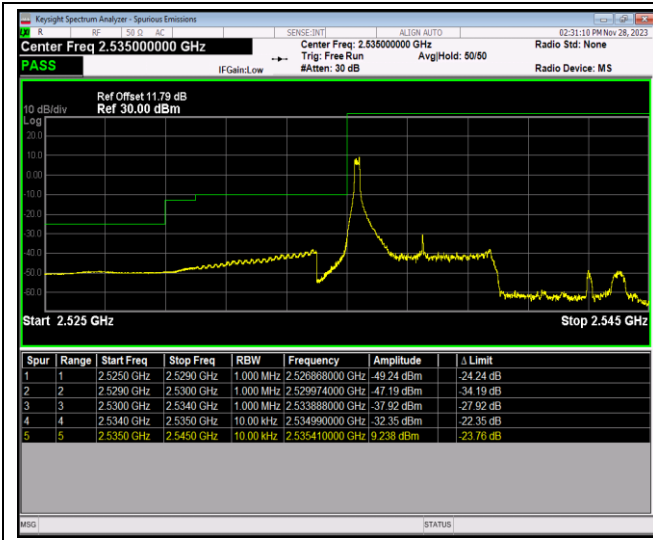

Band41-5MHz-QPSK-40065-1RB#0

Band41-5MHz-QPSK-40065-25RB#0