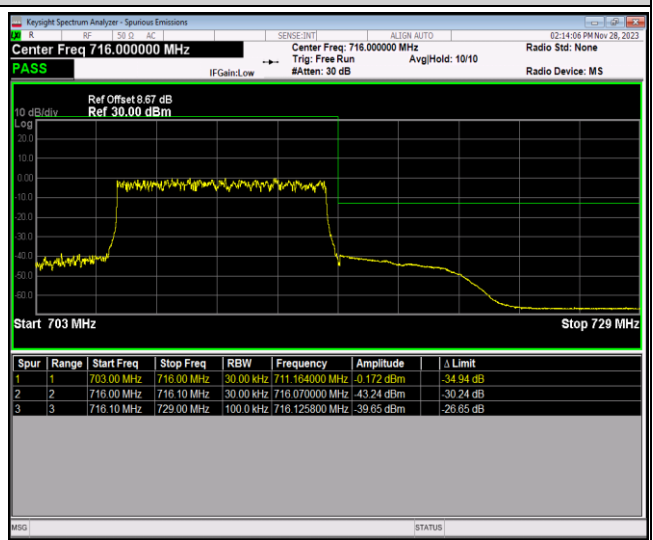

Band17-10MHz-64QAM-23780-1RB#0

Band17-10MHz-64QAM-23780-1RB#49

Band17-10MHz-64QAM-23780-50RB#0

Band17-10MHz-64QAM-23800-1RB#0

Band17-10MHz-64QAM-23800-1RB#49

Band17-10MHz-64QAM-23800-50RB#0

Band41-5MHz-QPSK-40065-1RB#0