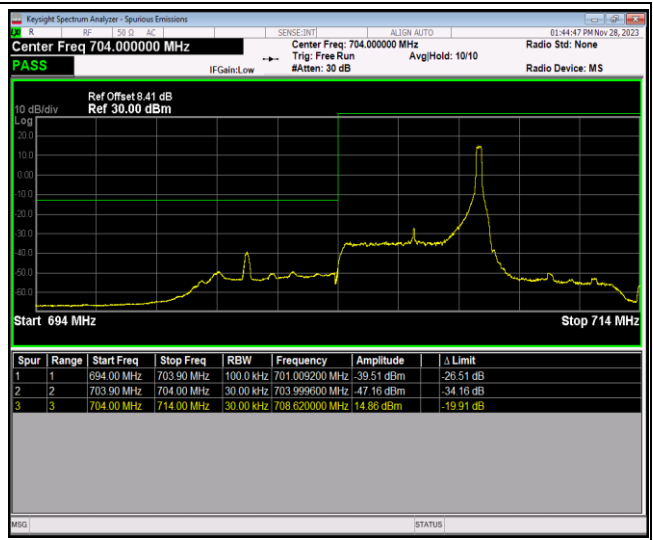

Band17-5MHz-QPSK-23755-25RB#0

Band17-5MHz-QPSK-23825-1RB#0

Band17-5MHz-QPSK-23825-1RB#24

Band17-5MHz-QPSK-23825-25RB#0

Band17-5MHz-16QAM-23755-1RB#0

Band17-5MHz-16QAM-23755-1RB#24

Band17-5MHz-16QAM-23755-25RB#0