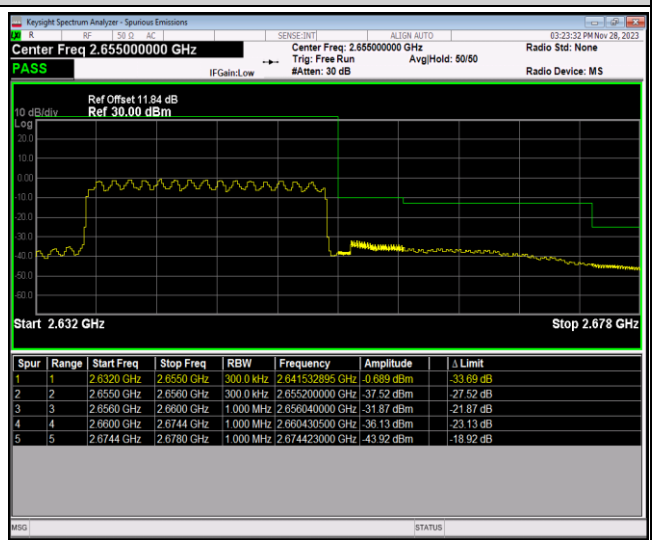

Band41-20MHz-16QAM-41140-100RB#0

Band41-20MHz-64QAM-40140-1RB#99