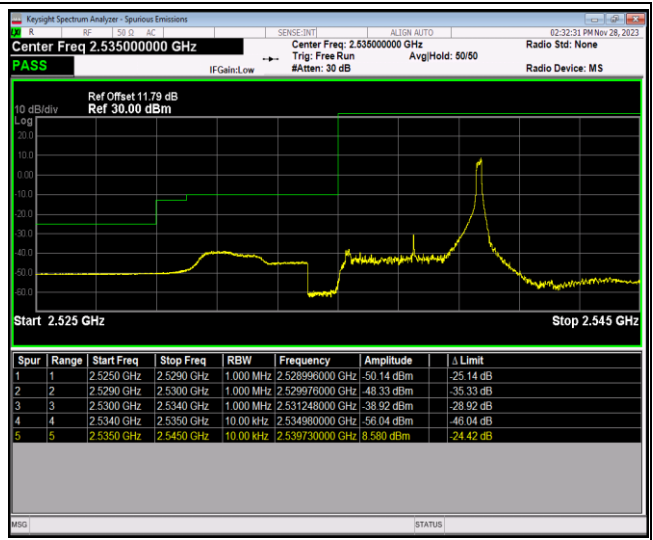

Band41-5MHz-QPSK-40065-1RB#24

Band41-5MHz-QPSK-41215-1RB#0