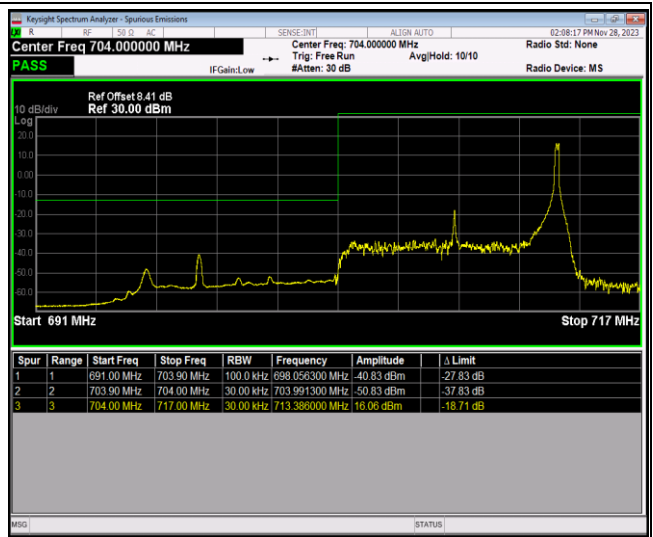

Band17-10MHz-QPSK-23800-50RB#0

Band17-10MHz-16QAM-23780-1RB#0

Band17-10MHz-16QAM-23780-1RB#49

Band17-10MHz-16QAM-23780-50RB#0

Band17-10MHz-16QAM-23800-1RB#0

Band17-10MHz-16QAM-23800-1RB#49

Band17-10MHz-16QAM-23800-50RB#0