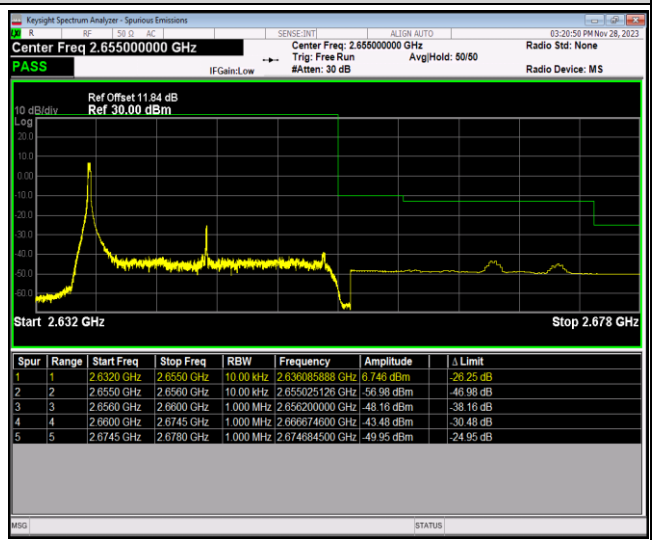

Band41-20MHz-16QAM-41140-100RB#0

Band41-20MHz-64QAM-40140-1RB#0

Band41-20MHz-64QAM-40140-1RB#99

Band41-20MHz-64QAM-40140-100RB#0

Band41-20MHz-64QAM-41140-1RB#0

Band41-20MHz-64QAM-41140-1RB#99

Band41-20MHz-64QAM-41140-100RB#0