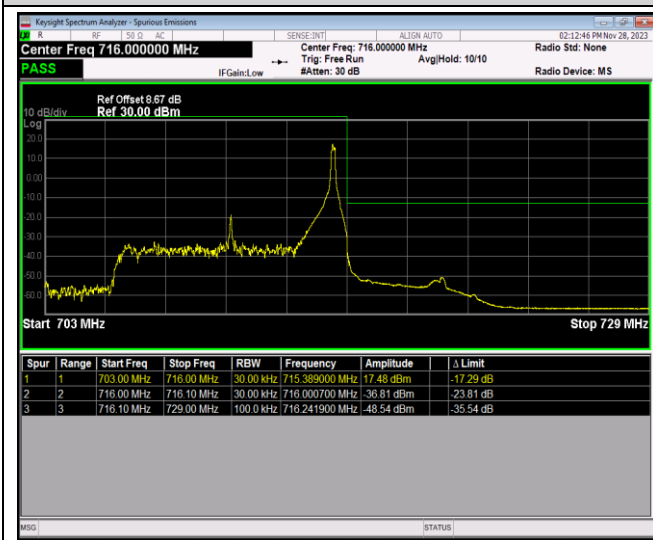

Band17-10MHz-64QAM-23780-1RB#0

Band17-10MHz-64QAM-23780-1RB#49

Band17-10MHz-64QAM-23780-50RB#0

Band17-10MHz-64QAM-23800-1RB#0

Band17-10MHz-64QAM-23800-1RB#49

Band17-10MHz-64QAM-23800-50RB#0

Band41-5MHz-QPSK-40065-1RB#0