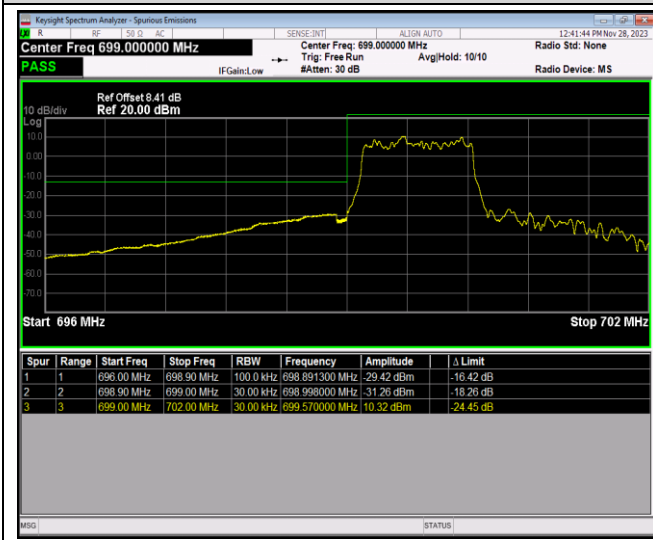

Band12-1.4MHz-16QAM-23017-6RB#0

Band12-1.4MHz-16QAM-23173-1RB#5