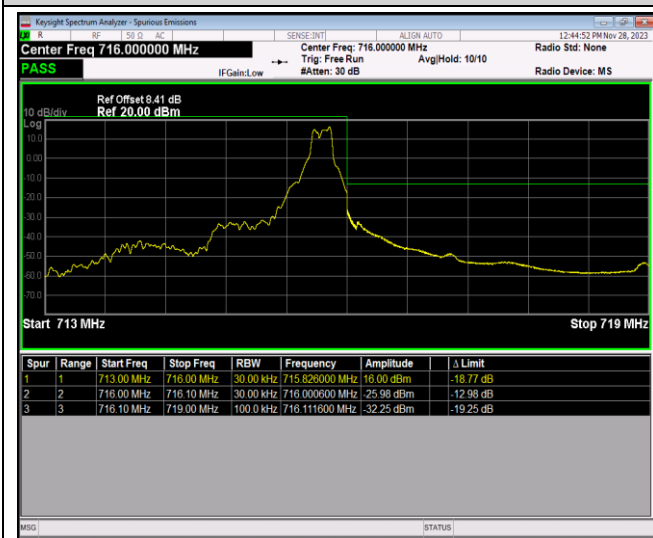

Band12-1.4MHz-64QAM-23173-1RB#5

Band12-10MHz-QPSK-23060-1RB#0