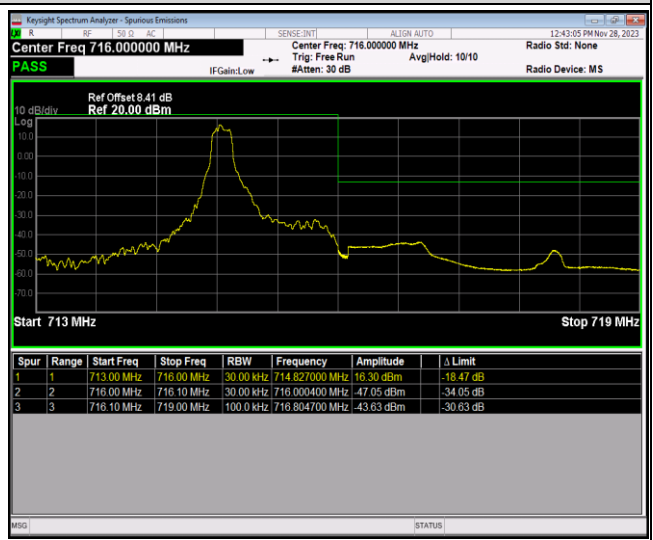

Band12-1.4MHz-16QAM-23173-1RB#0

Band12-1.4MHz-16QAM-23173-6RB#0