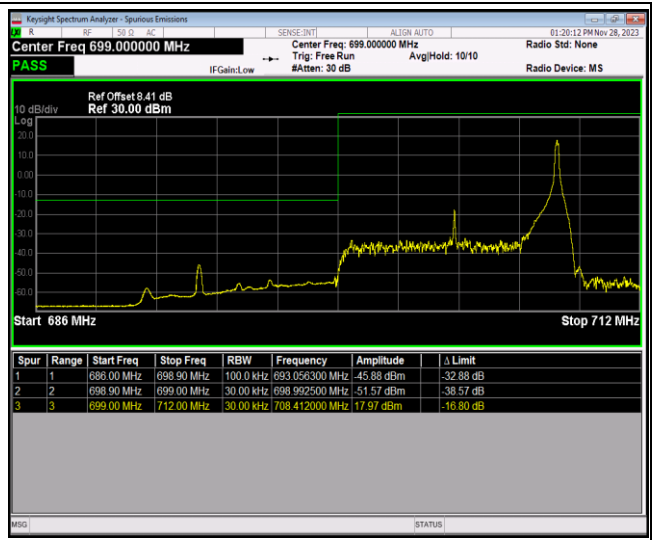

Band12-10MHz-QPSK-23130-50RB#0

Band12-10MHz-16QAM-23060-1RB#0

Band12-10MHz-16QAM-23060-1RB#49

Band12-10MHz-16QAM-23060-50RB#0

Band12-10MHz-16QAM-23130-1RB#0

Band12-10MHz-16QAM-23130-1RB#49

Band12-10MHz-16QAM-23130-50RB#0