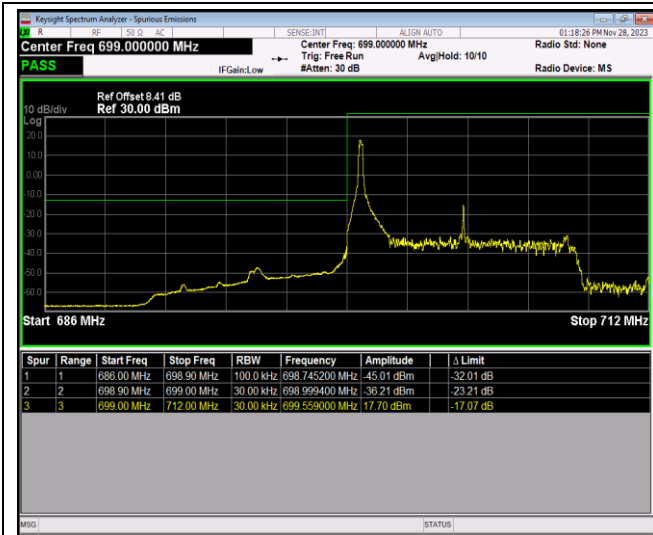

Band12-1.4MHz-64QAM-23173-1RB#5

Band12-1.4MHz-64QAM-23173-6RB#0

Band12-10MHz-QPSK-23060-1RB#0

Band12-10MHz-QPSK-23060-1RB#49

Band12-10MHz-QPSK-23060-50RB#0

Band12-10MHz-QPSK-23130-1RB#0

Band12-10MHz-QPSK-23130-1RB#49