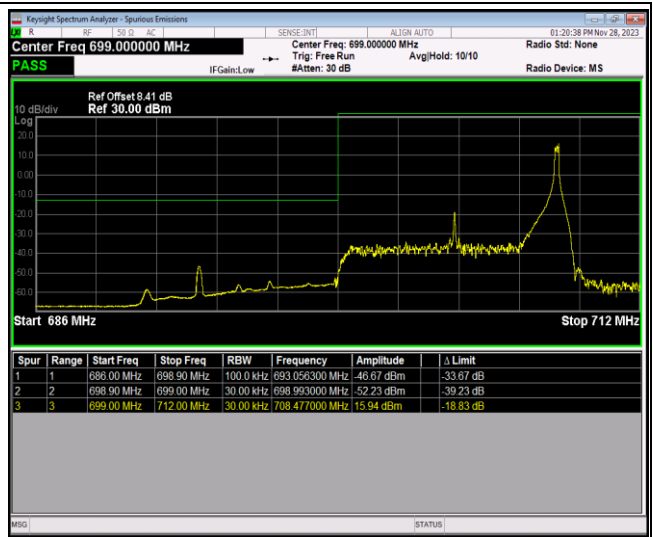

Band12-10MHz-64QAM-23060-1RB#49

Band12-10MHz-64QAM-23130-1RB#0