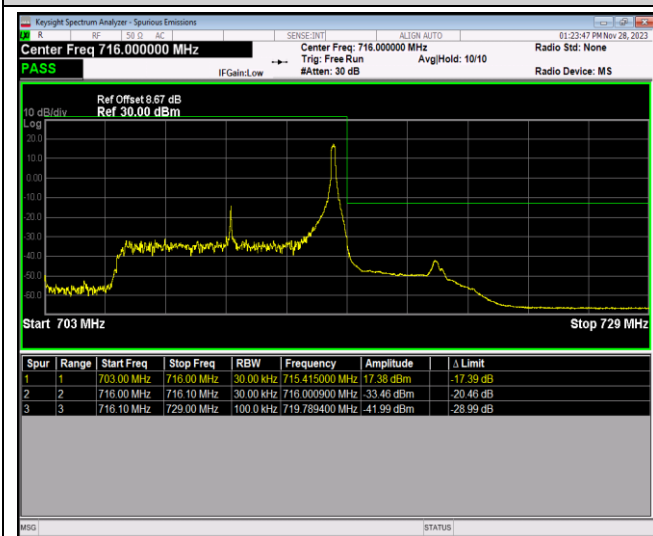

Band12-10MHz-QPSK-23130-1RB#49

Band12-10MHz-16QAM-23060-1RB#0