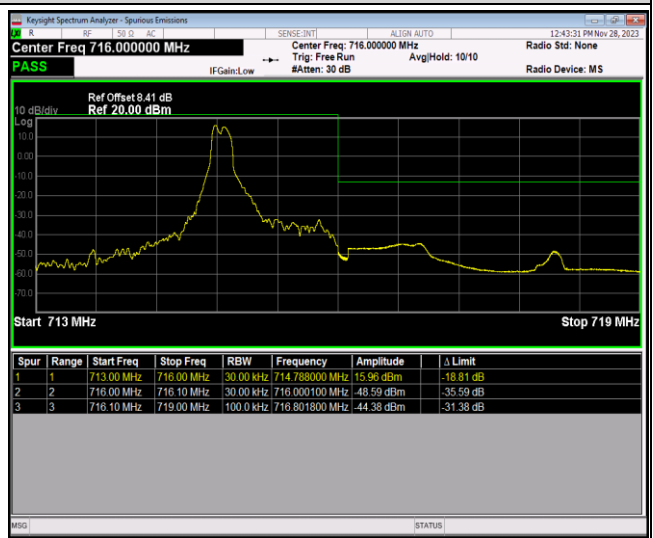

Band12-1.4MHz-64QAM-23173-1RB#0

Band12-1.4MHz-64QAM-23173-6RB#0