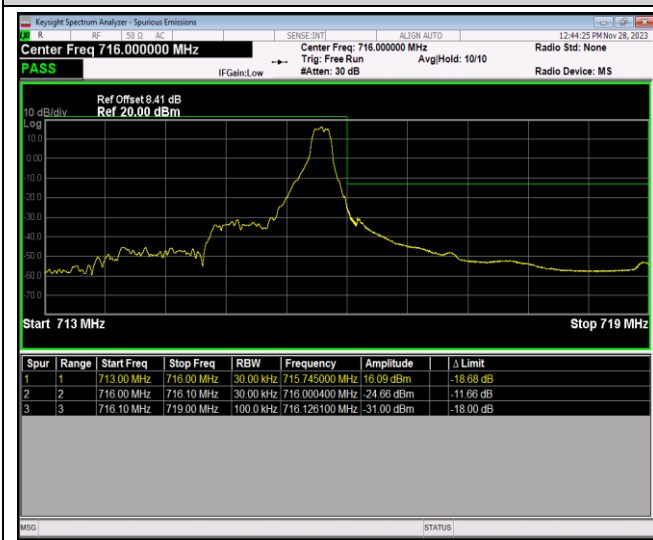

Band12-1.4MHz-16QAM-23173-1RB#5

Band12-1.4MHz-64QAM-23017-1RB#0