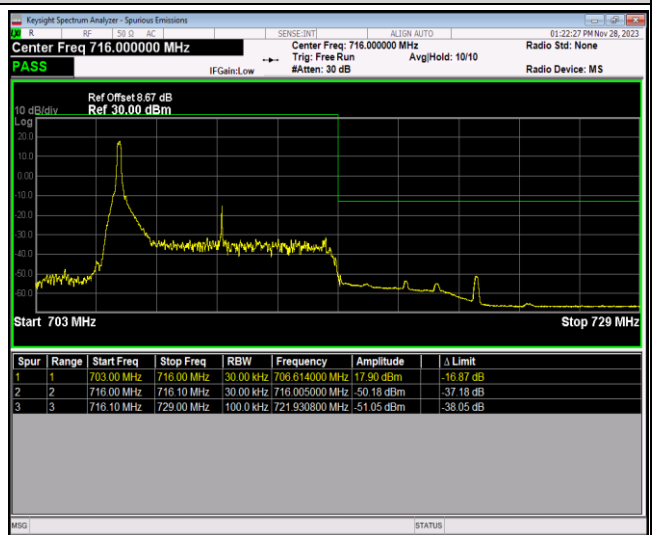

Band12-1.4MHz-64QAM-23173-1RB#5

Band12-1.4MHz-64QAM-23173-6RB#0

Band12-10MHz-QPSK-23060-1RB#0

Band12-10MHz-QPSK-23060-1RB#49

Band12-10MHz-QPSK-23060-50RB#0

Band12-10MHz-QPSK-23130-1RB#0

Band12-10MHz-QPSK-23130-1RB#49