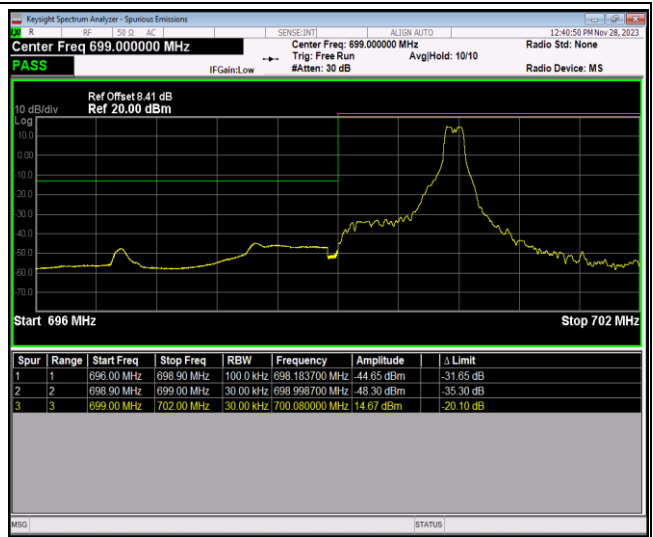

Band12-1.4MHz-16QAM-23173-1RB#0

Band12-1.4MHz-16QAM-23173-1RB#5

Band12-1.4MHz-16QAM-23173-6RB#0

Band12-1.4MHz-64QAM-23017-1RB#0

Band12-1.4MHz-64QAM-23017-1RB#5

Band12-1.4MHz-64QAM-23017-6RB#0

Band12-1.4MHz-64QAM-23173-1RB#0