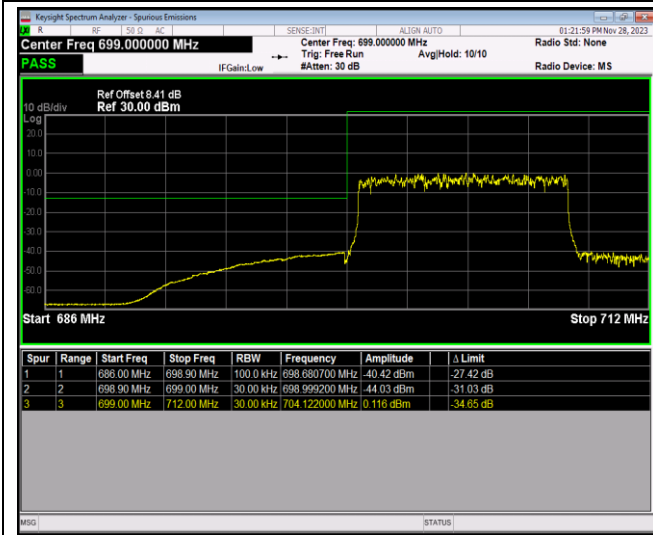

Band12-10MHz-64QAM-23060-50RB#0

Band12-10MHz-64QAM-23130-1RB#49