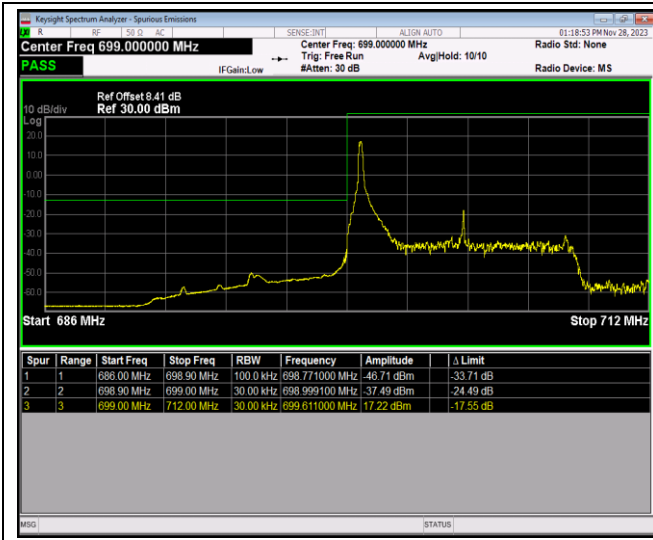

Band12-10MHz-16QAM-23060-1RB#0

Band12-10MHz-16QAM-23060-50RB#0