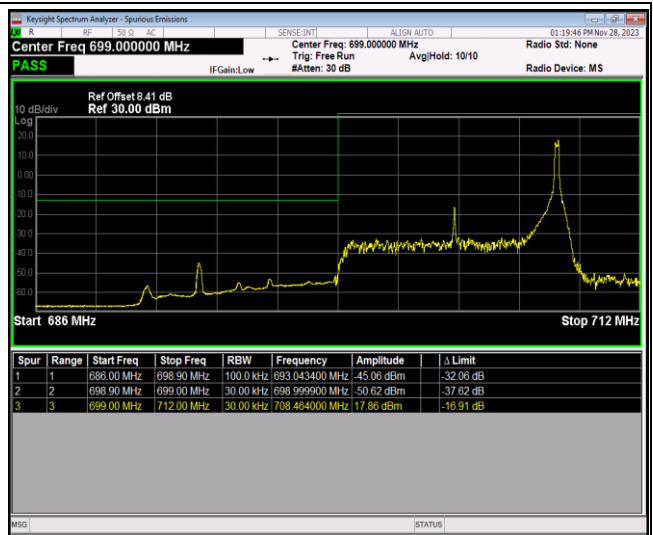

Band12-1.4MHz-64QAM-23173-1RB#5

Band12-1.4MHz-64QAM-23173-6RB#0

Band12-10MHz-QPSK-23060-1RB#0

Band12-10MHz-QPSK-23060-1RB#49

Band12-10MHz-QPSK-23060-50RB#0

Band12-10MHz-QPSK-23130-1RB#0

Band12-10MHz-QPSK-23130-1RB#49