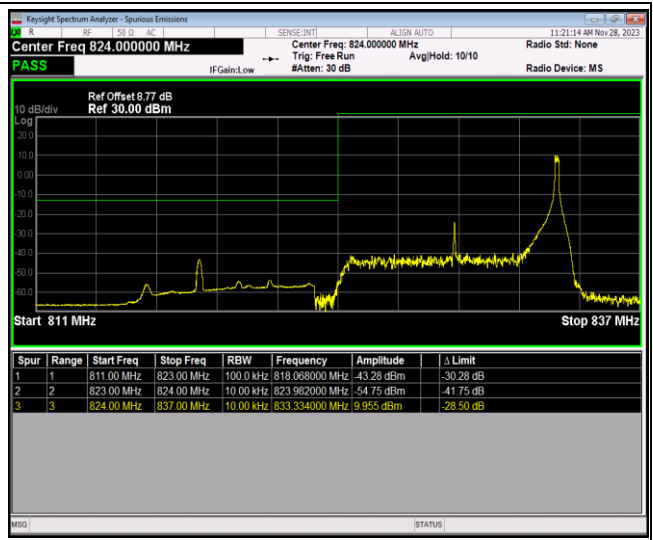

Band5-10MHz-16QAM-20600-1RB#0

Band5-10MHz-16QAM-20600-1RB#49

Band5-10MHz-16QAM-20600-50RB#0

Band5-10MHz-64QAM-20450-1RB#0

Band5-10MHz-64QAM-20450-1RB#49

Band5-10MHz-64QAM-20450-50RB#0

Band5-10MHz-64QAM-20600-1RB#0