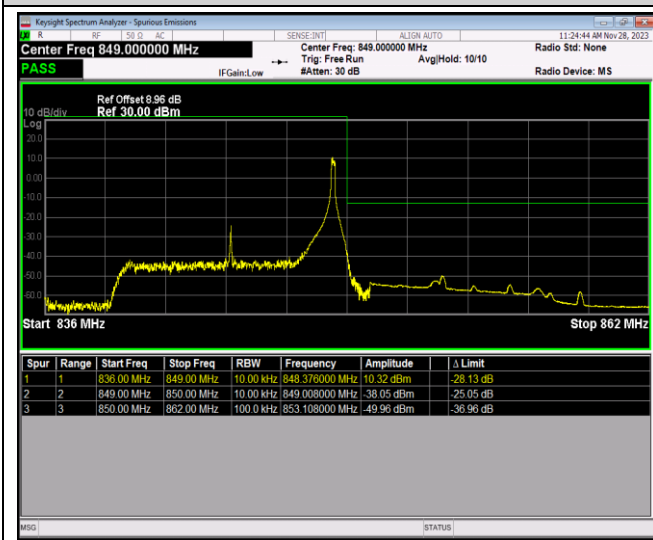

Band5-10MHz-64QAM-20600-1RB#49

Band7-5MHz-QPSK-20775-1RB#0