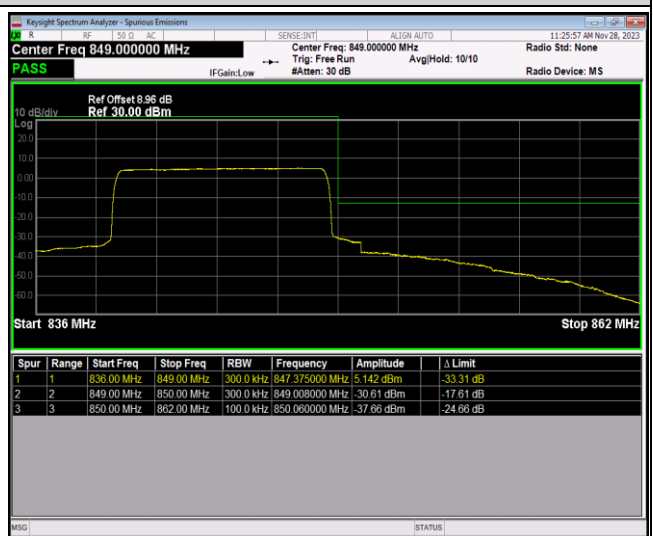

Band5-10MHz-16QAM-20600-1RB#0

Band5-10MHz-16QAM-20600-1RB#49

Band5-10MHz-16QAM-20600-50RB#0

Band5-10MHz-64QAM-20450-1RB#0

Band5-10MHz-64QAM-20450-1RB#49

Band5-10MHz-64QAM-20450-50RB#0

Band5-10MHz-64QAM-20600-1RB#0