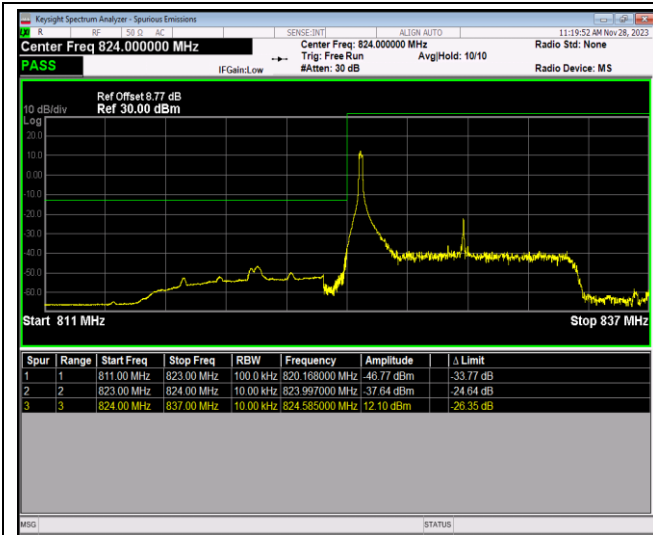

Band5-1.4MHz-64QAM-20407-1RB#5

Band5-1.4MHz-64QAM-20407-6RB#0

Band5-1.4MHz-64QAM-20643-1RB#0

Band5-1.4MHz-64QAM-20643-1RB#5

Band5-1.4MHz-64QAM-20643-6RB#0

Band5-10MHz-QPSK-20450-1RB#0

Band5-10MHz-QPSK-20450-1RB#49