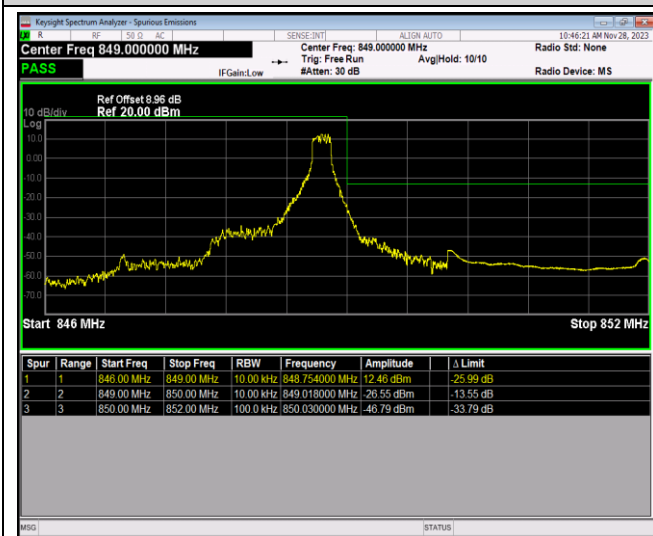

Band2-20MHz-64QAM-19100-100RB#0

Band5-1.4MHz-QPSK-20407-1RB#0

Band5-1.4MHz-QPSK-20407-1RB#5

Band5-1.4MHz-QPSK-20407-6RB#0

Band5-1.4MHz-QPSK-20643-1RB#0

Band5-1.4MHz-QPSK-20643-1RB#5

Band5-1.4MHz-QPSK-20643-6RB#0