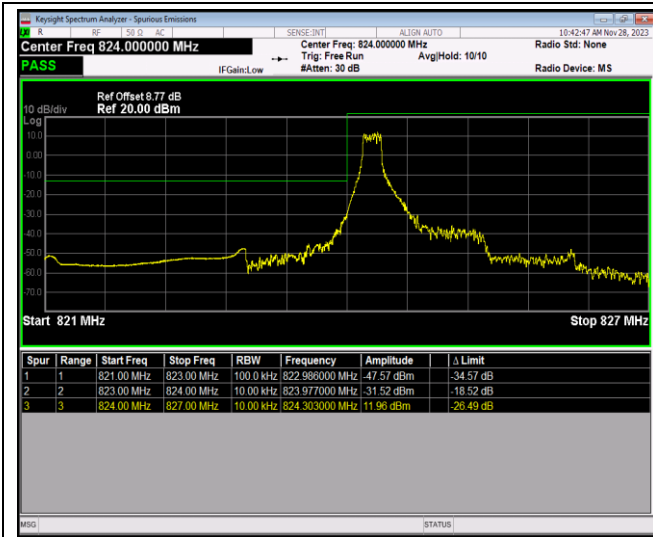

Band5-1.4MHz-16QAM-20407-1RB#0

Band5-1.4MHz-16QAM-20407-6RB#0