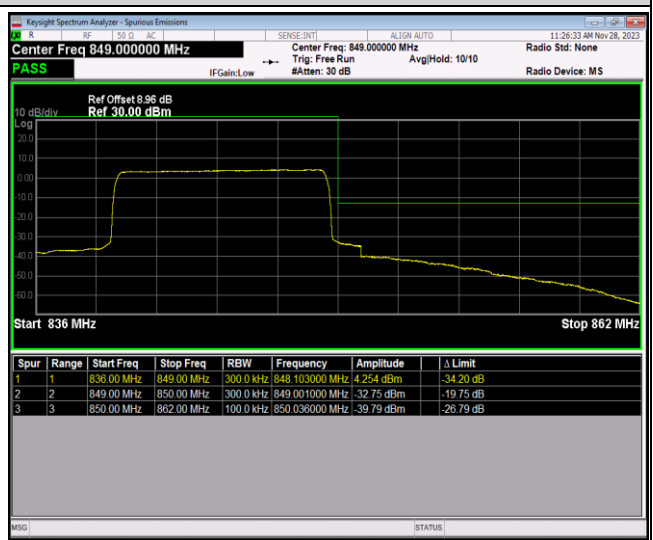

Band5-10MHz-64QAM-20600-50RB#0

Band7-5MHz-QPSK-20775-1RB#24