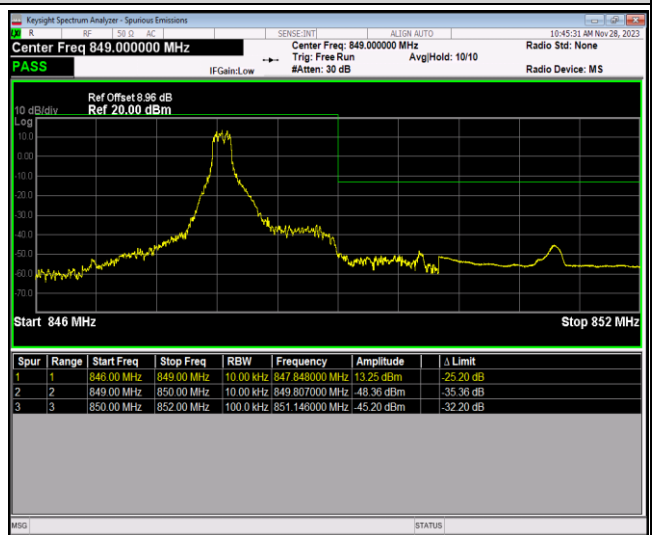

Band2-20MHz-64QAM-19100-100RB#0

Band5-1.4MHz-QPSK-20407-1RB#0

Band5-1.4MHz-QPSK-20407-1RB#5

Band5-1.4MHz-QPSK-20407-6RB#0

Band5-1.4MHz-QPSK-20643-1RB#0

Band5-1.4MHz-QPSK-20643-1RB#5

Band5-1.4MHz-QPSK-20643-6RB#0