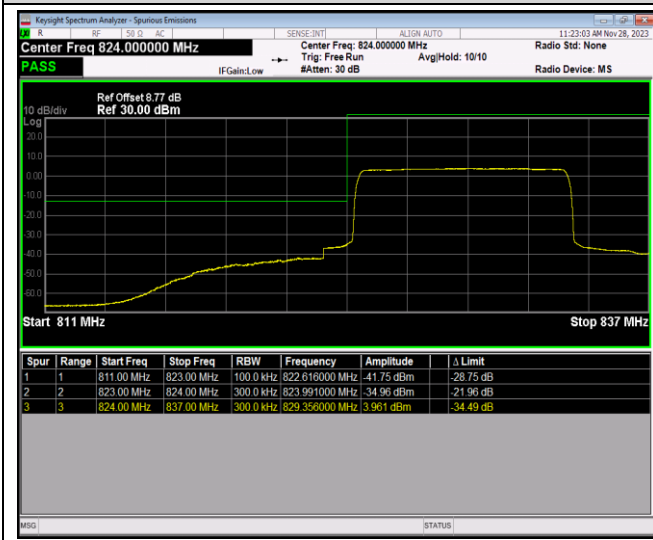

Band5-10MHz-16QAM-20600-1RB#0

Band5-10MHz-16QAM-20600-1RB#49

Band5-10MHz-16QAM-20600-50RB#0

Band5-10MHz-64QAM-20450-1RB#0

Band5-10MHz-64QAM-20450-1RB#49

Band5-10MHz-64QAM-20450-50RB#0

Band5-10MHz-64QAM-20600-1RB#0