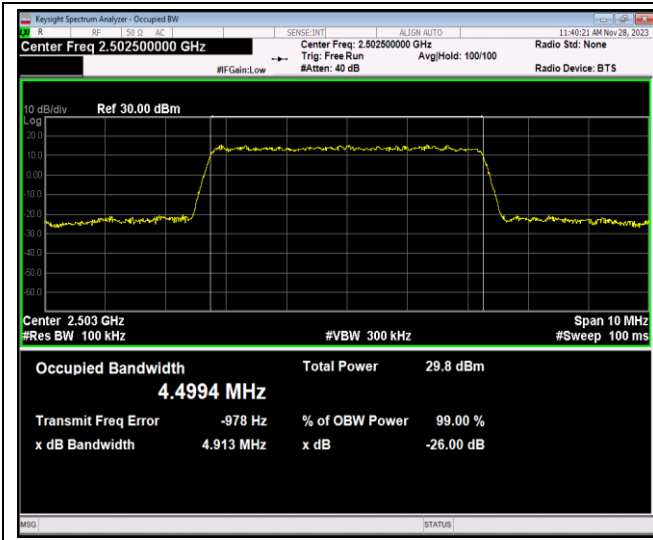

Band7-5MHz-64QAM-20775-25RB#0

Band7-5MHz-64QAM-21425-25RB#0