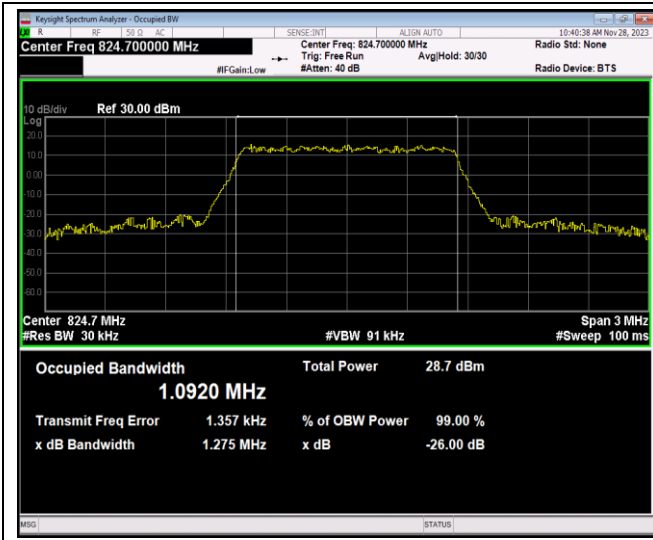

Band5-1.4MHz-16QAM-20525-6RB#0

Band5-1.4MHz-16QAM-20643-6RB#0

Band5-1.4MHz-64QAM-20407-6RB#0

Band5-1.4MHz-64QAM-20525-6RB#0

Band5-1.4MHz-64QAM-20643-6RB#0

Band5-3MHz-QPSK-20415-15RB#0

Band5-3MHz-QPSK-20525-15RB#0