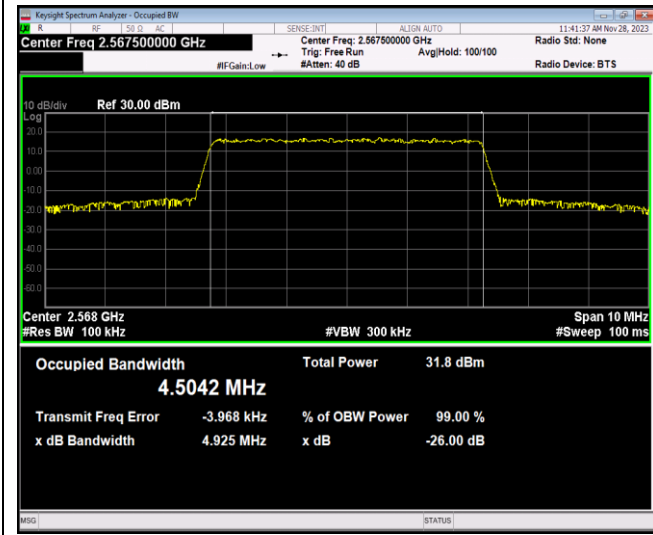

Band7-5MHz-QPSK-21425-25RB#0

Band7-5MHz-16QAM-21100-25RB#0