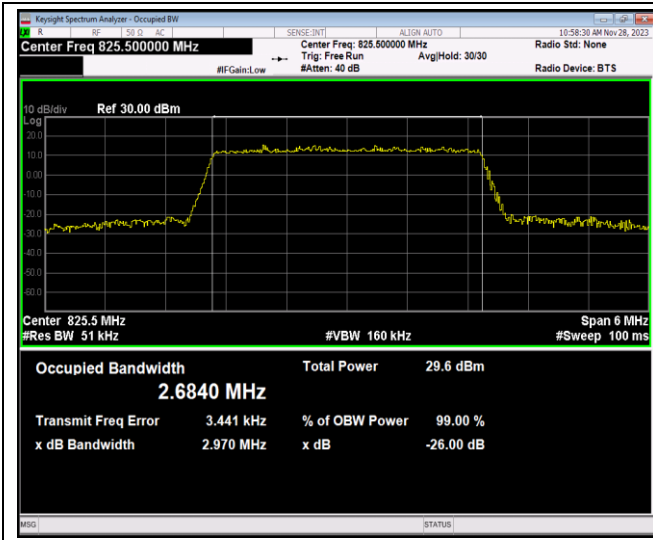

Band5-3MHz-16QAM-20415-15RB#0

Band5-3MHz-16QAM-20635-15RB#0