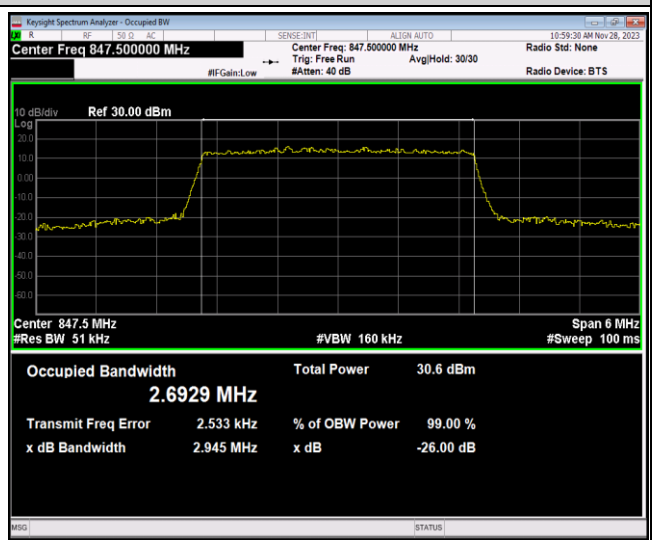

Band5-3MHz-QPSK-20635-15RB#0

Band5-3MHz-16QAM-20525-15RB#0