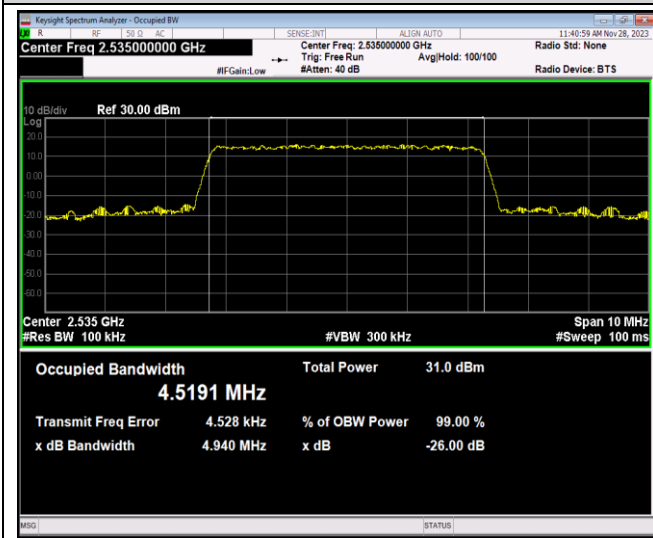

Band7-5MHz-16QAM-21100-25RB#0

Band7-5MHz-64QAM-20775-25RB#0