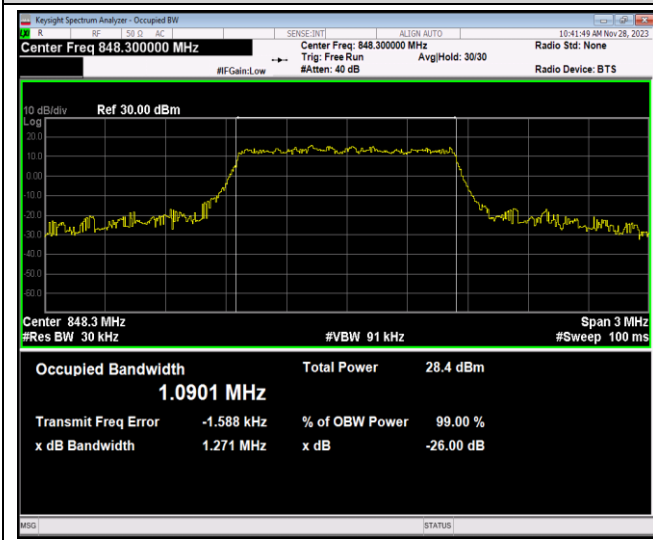

Band5-1.4MHz-16QAM-20525-6RB#0

Band5-1.4MHz-16QAM-20643-6RB#0

Band5-1.4MHz-64QAM-20407-6RB#0

Band5-1.4MHz-64QAM-20525-6RB#0

Band5-1.4MHz-64QAM-20643-6RB#0

Band5-3MHz-QPSK-20415-15RB#0

Band5-3MHz-QPSK-20525-15RB#0