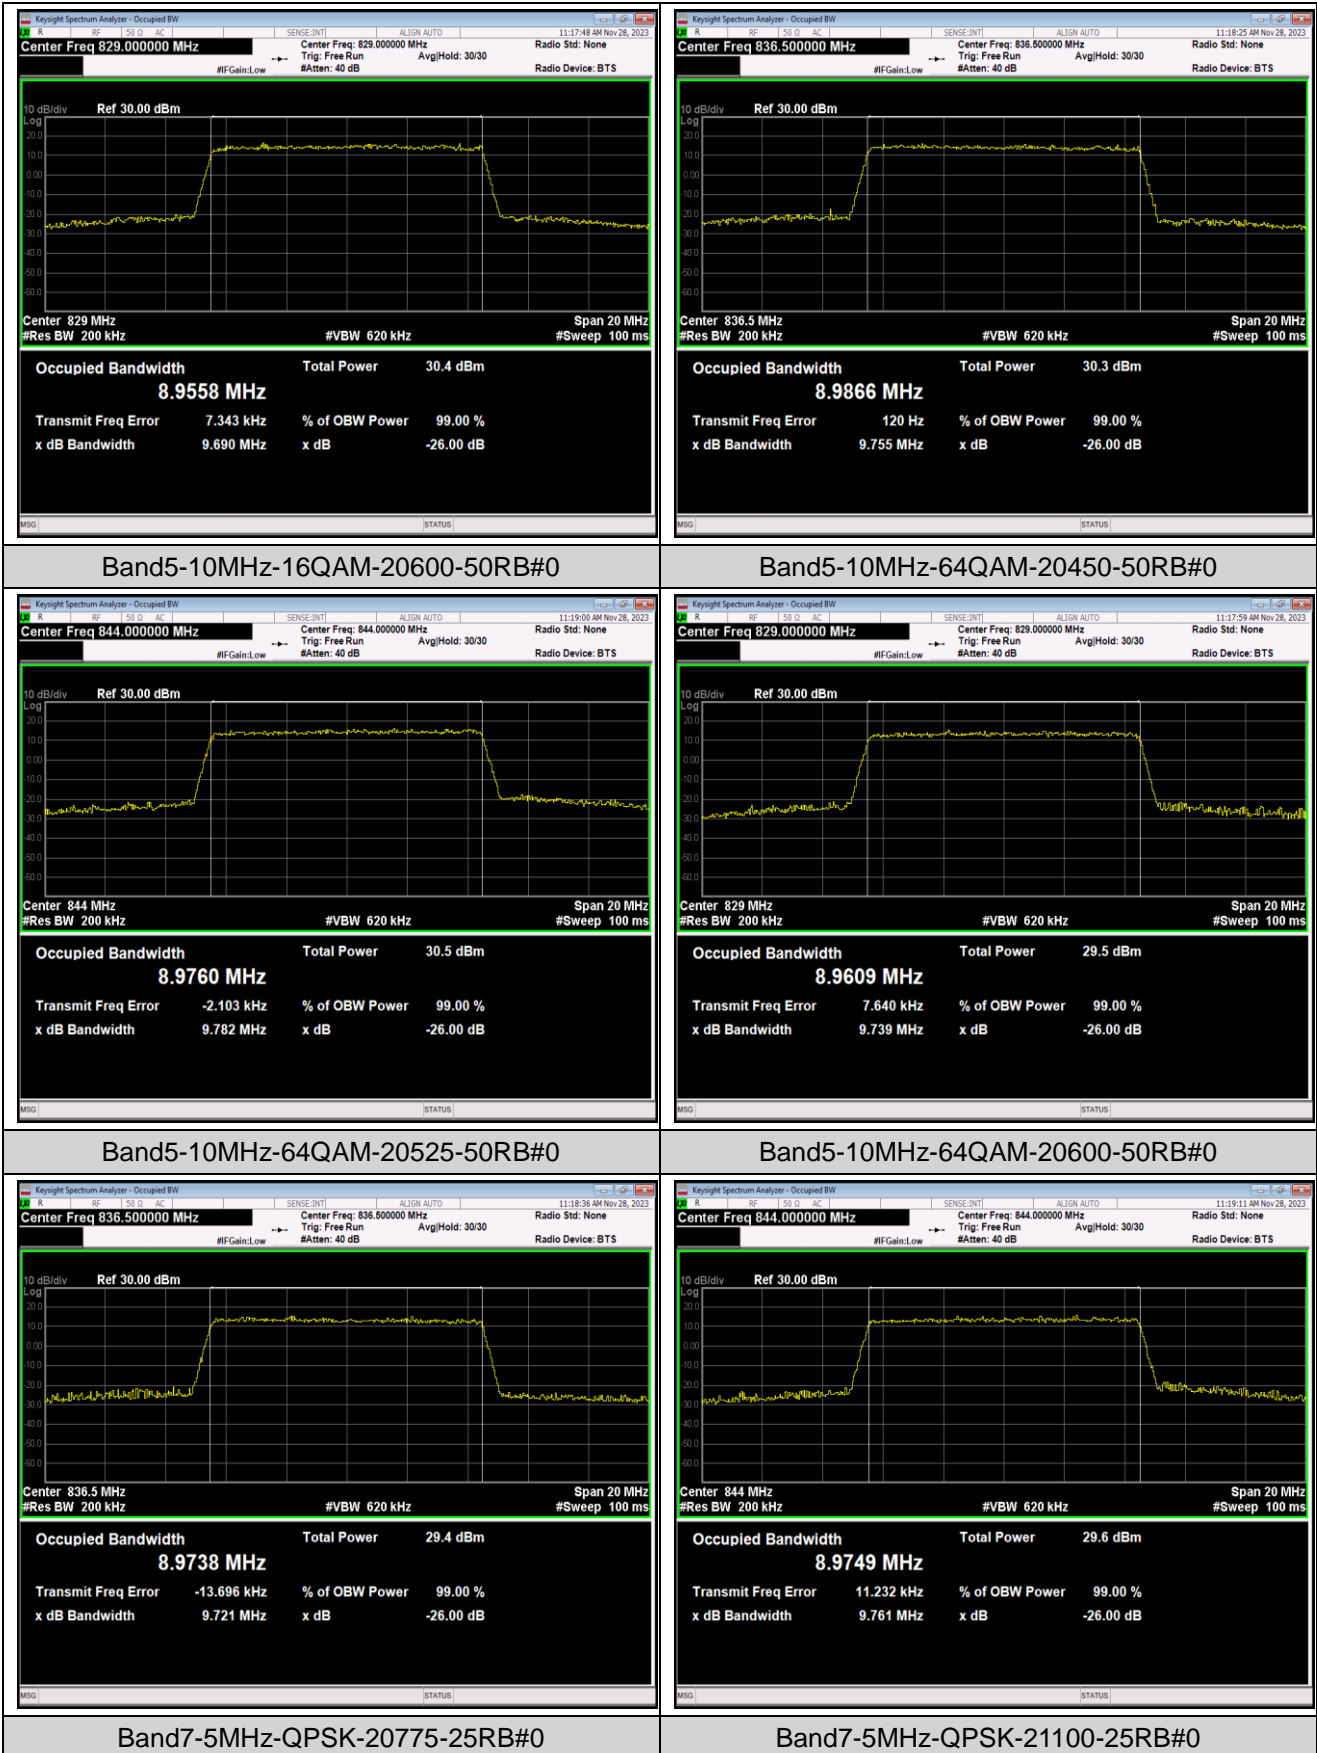

Band5-5MHz-64QAM-20525-25RB#0

Band5-5MHz-64QAM-20625-25RB#0

Band5-10MHz-QPSK-20450-50RB#0

Band5-10MHz-QPSK-20525-50RB#0

Band5-10MHz-QPSK-20600-50RB#0

Band5-10MHz-16QAM-20450-50RB#0

Band5-10MHz-16QAM-20525-50RB#0