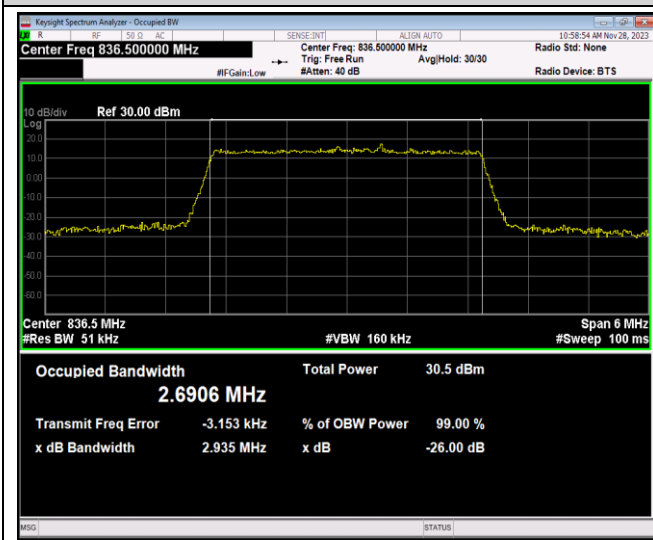

Band5-3MHz-QPSK-20525-15RB#0

Band5-3MHz-16QAM-20415-15RB#0