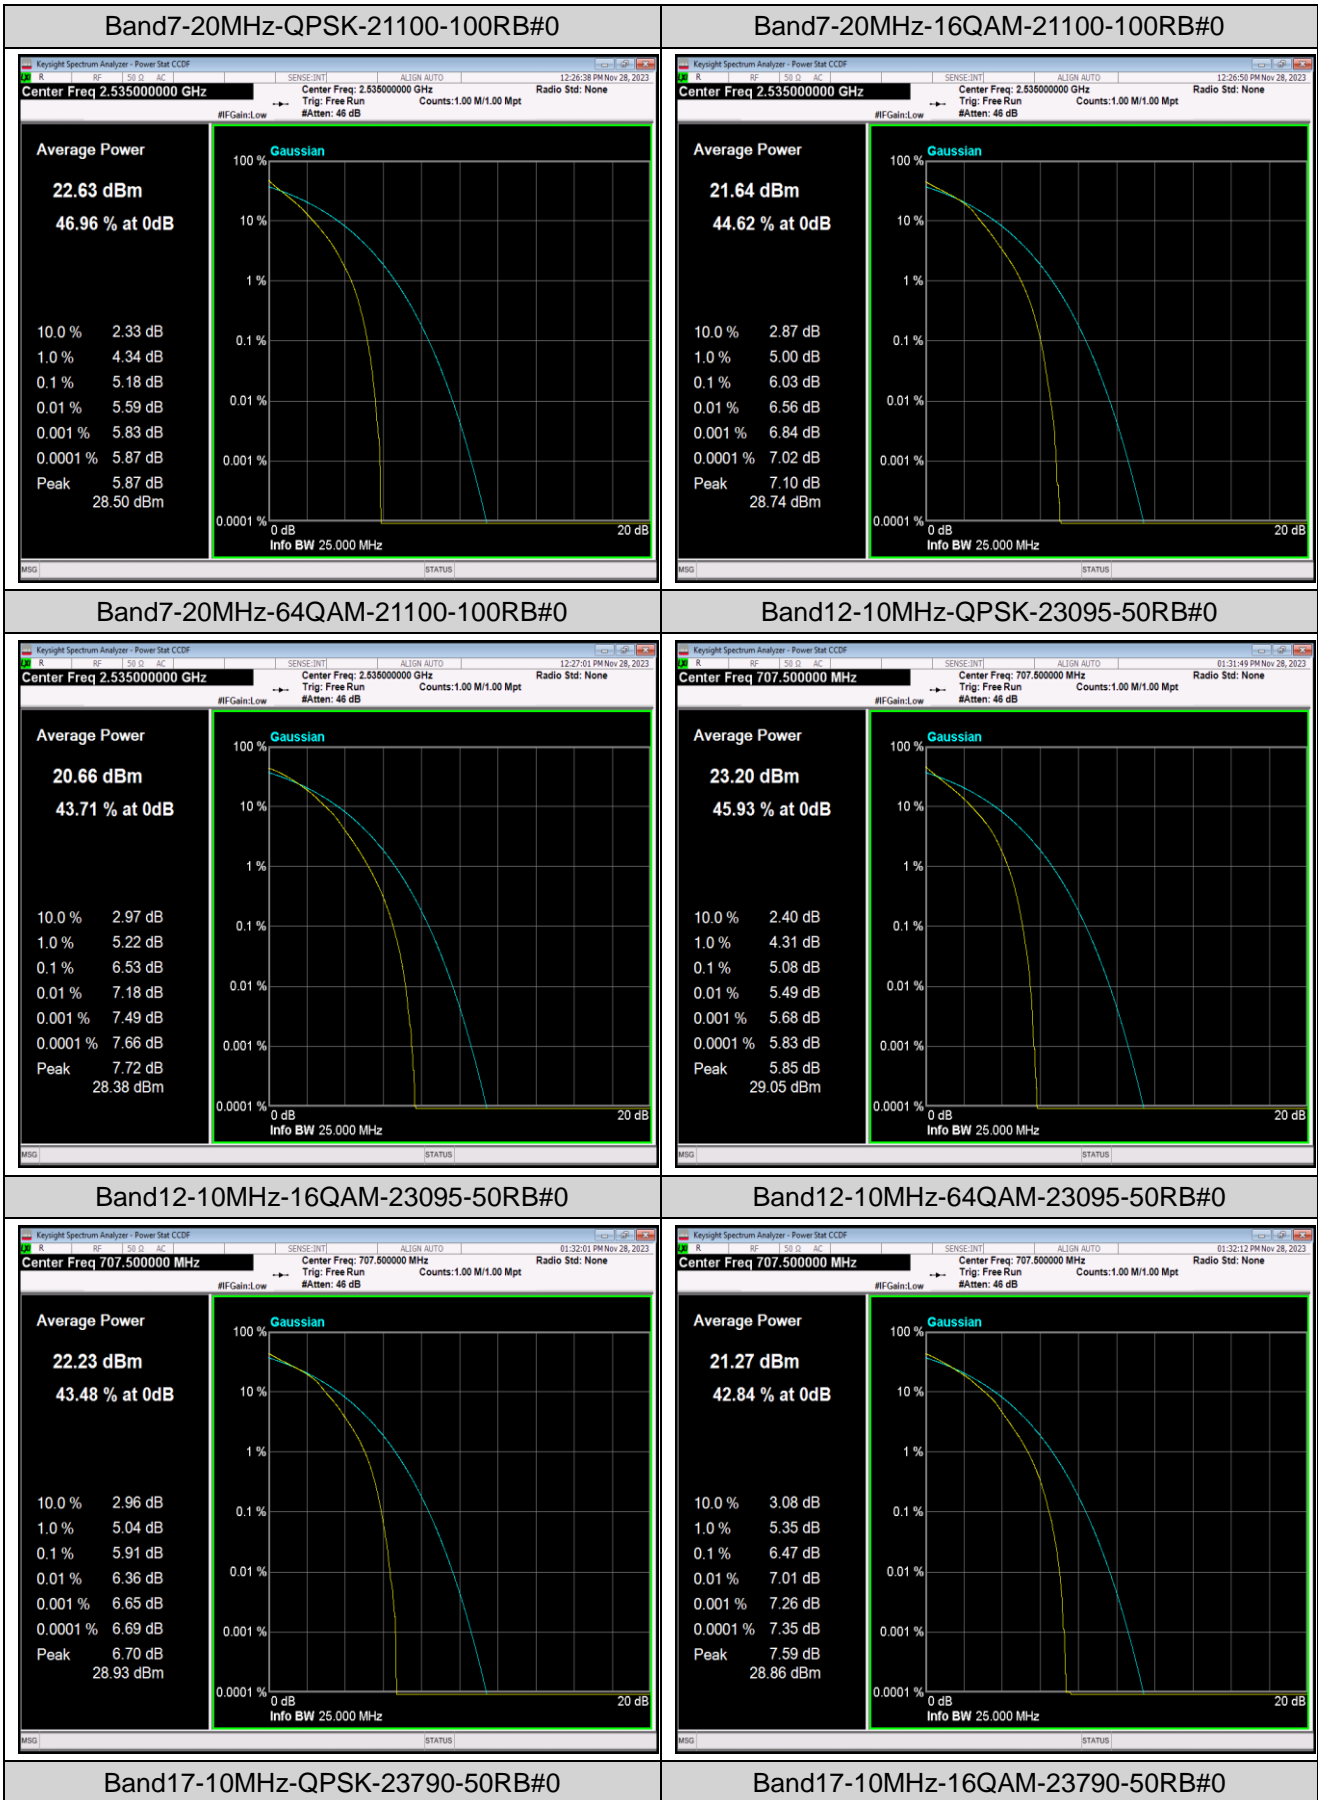

## Appendix C: 26dB Bandwidth and Occupied Bandwidth