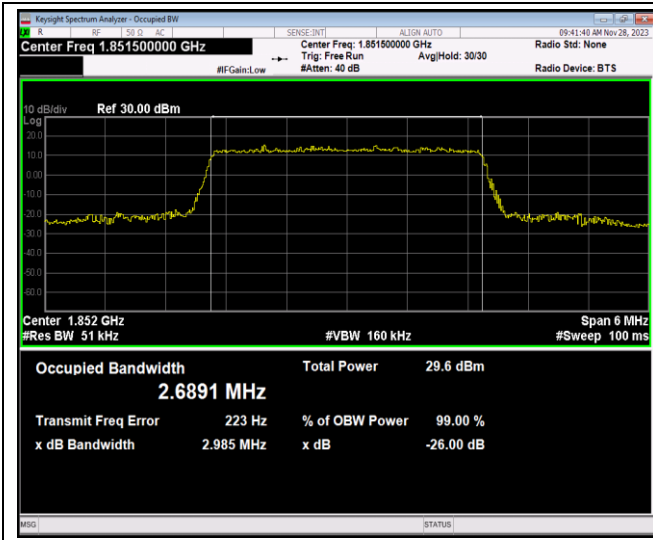

Band2-3MHz-16QAM-19185-15RB#0