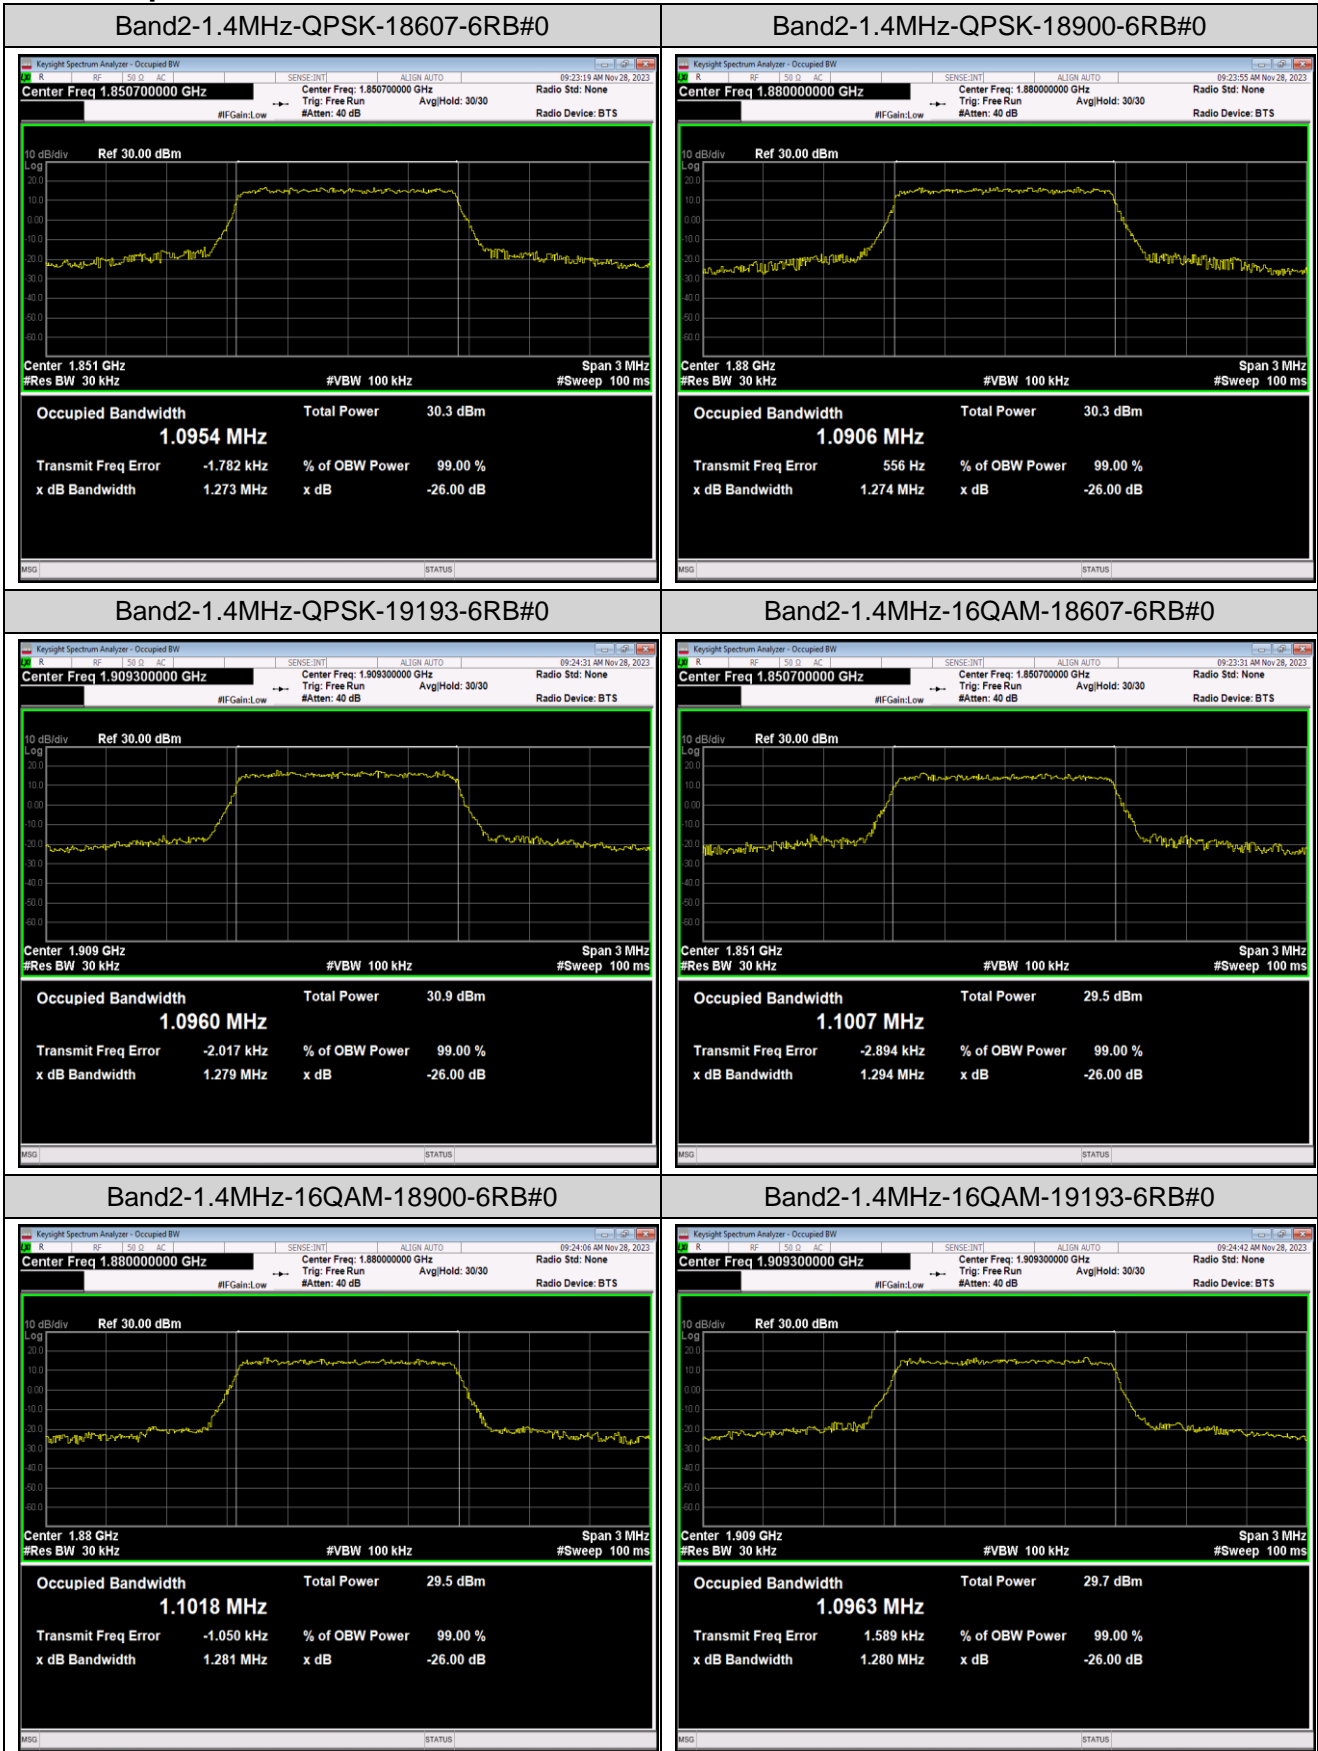

Test Graphs