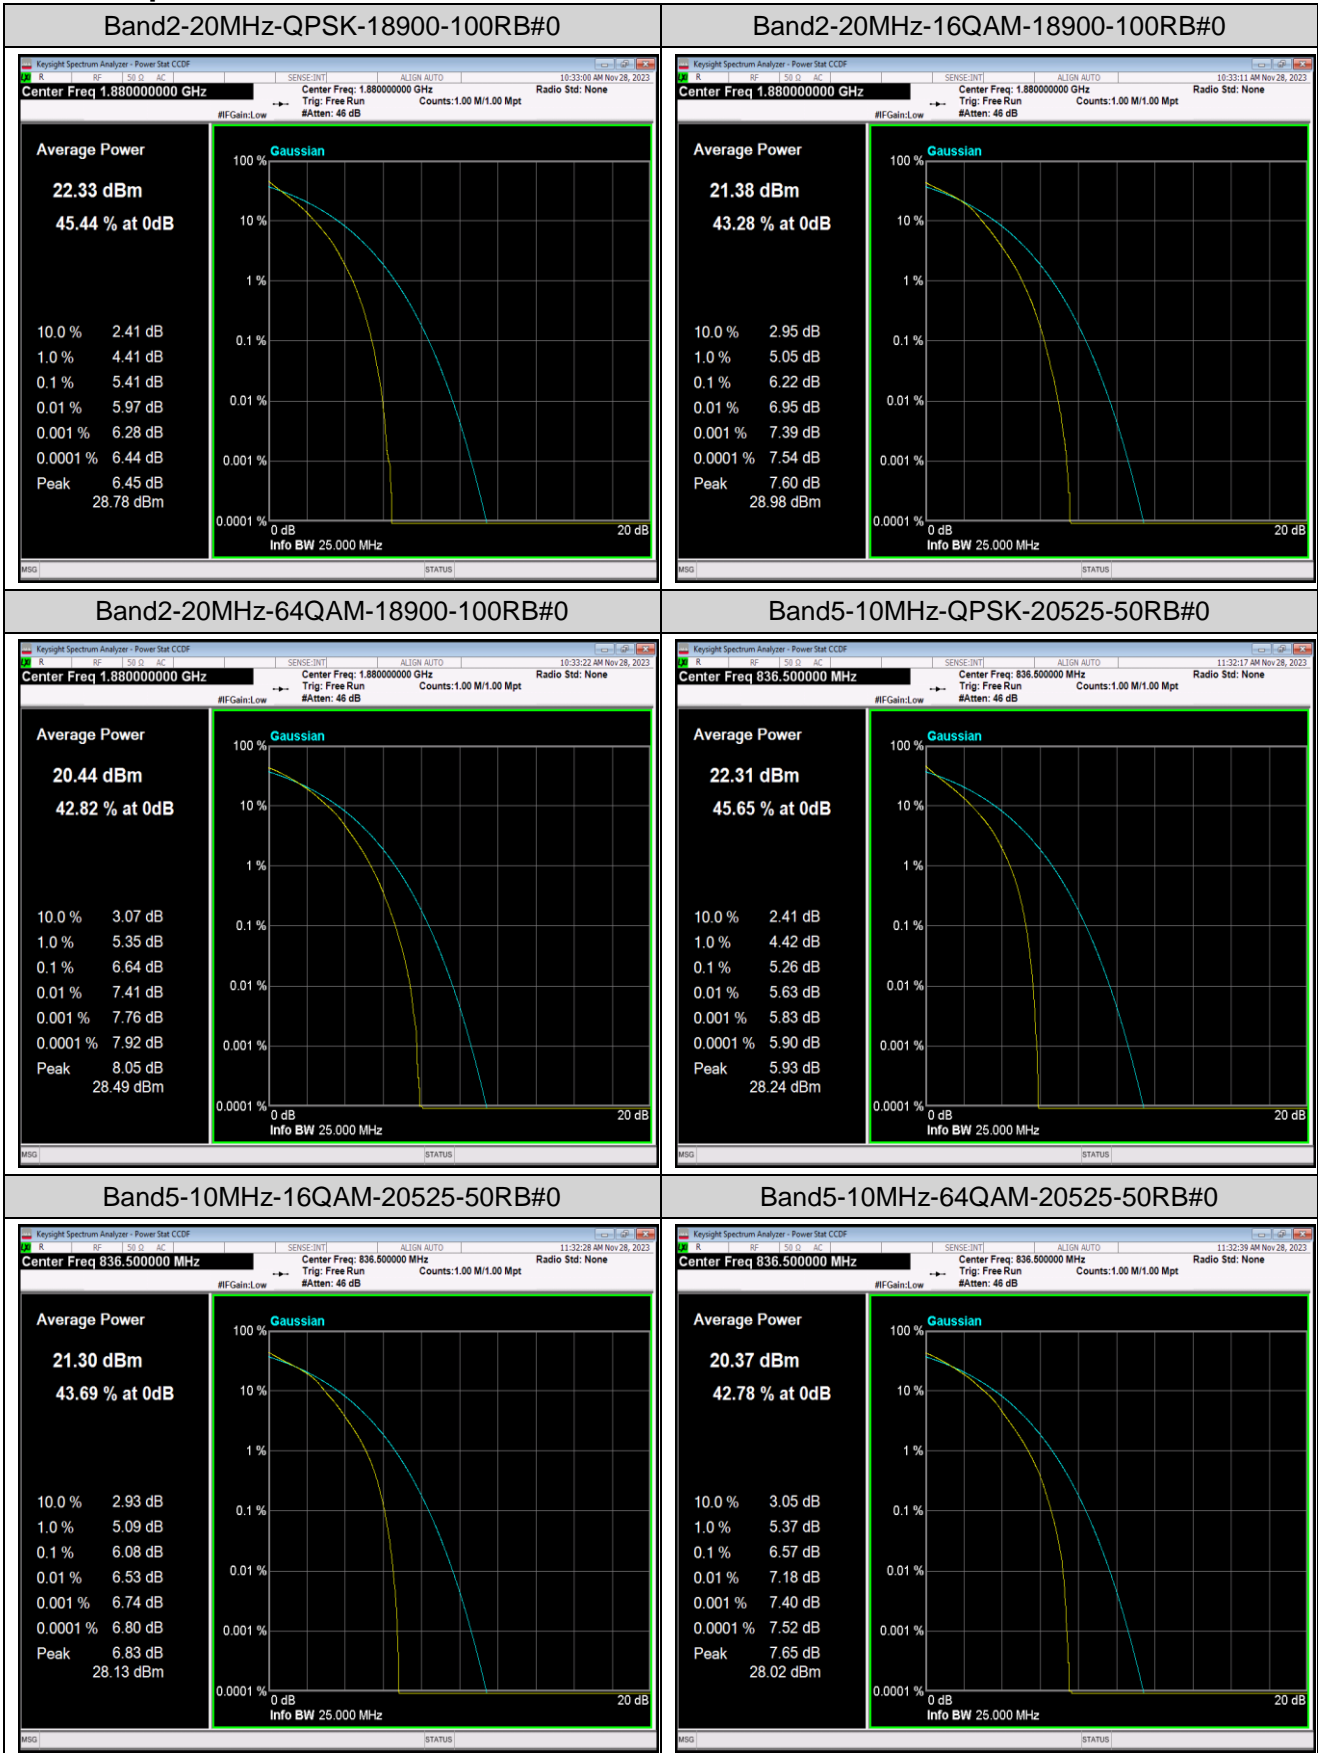

Test Graphs