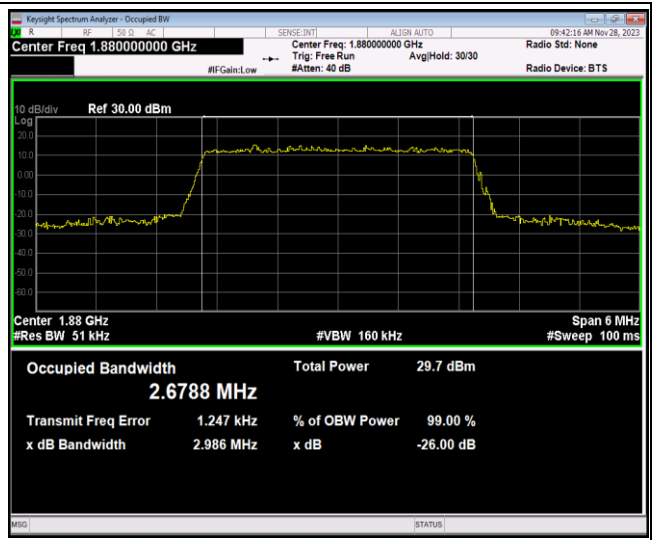

Band2-3MHz-64QAM-18615-15RB#0