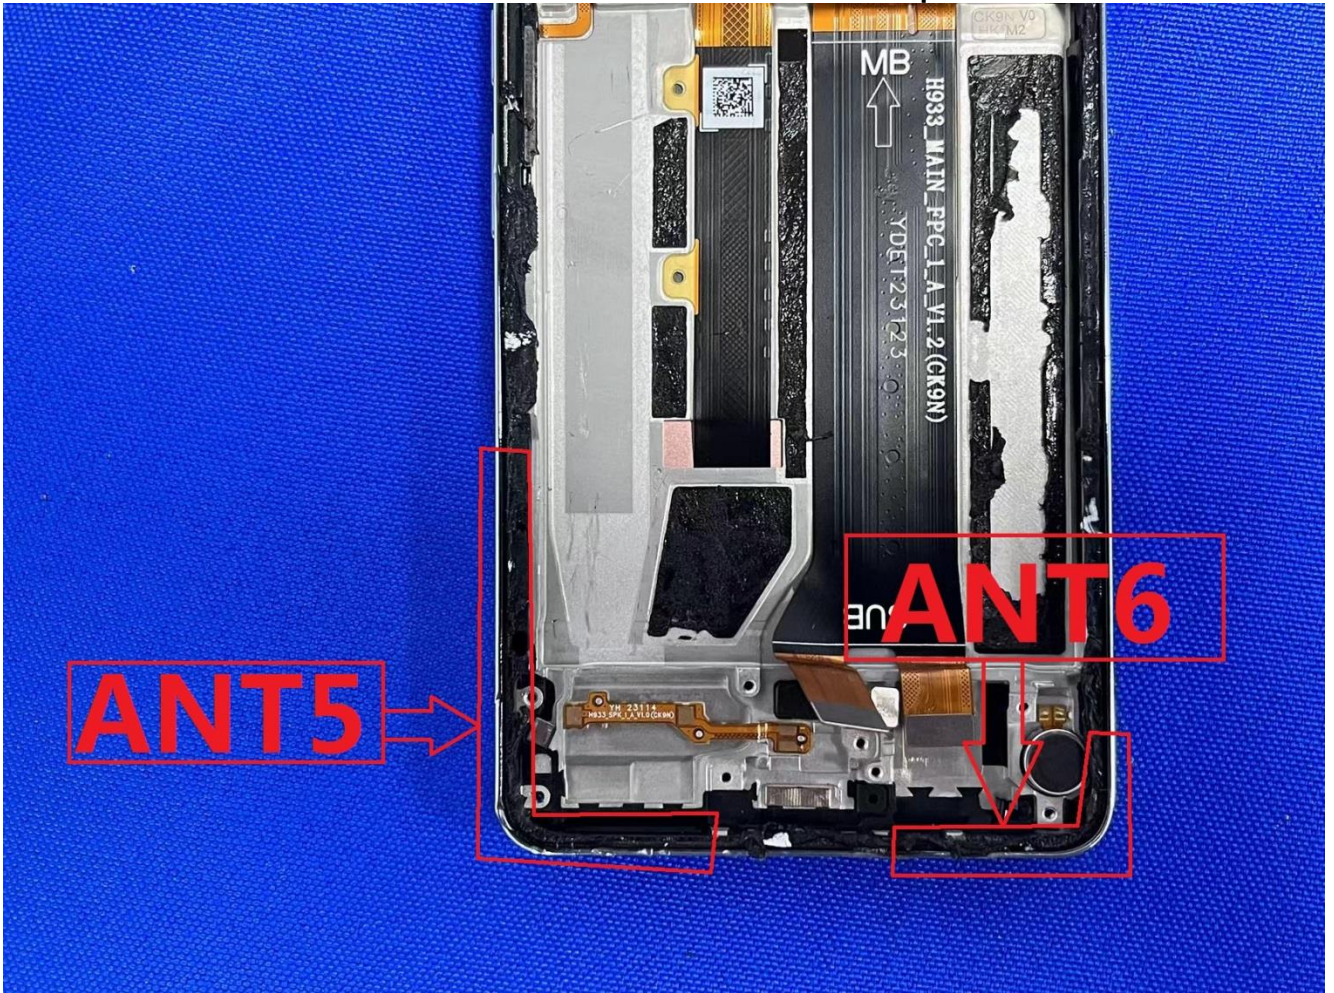

EUT Photos (Model: CK9n)

EUT Antenna Locations

Note:

- ANT1:2.4GWIFI MIMO ANT
- ANT2:5GWIFI MIMO ANT
- ANT3:N77/N78 PRX ANT
- ANT4:2.4GWIFI/5GWIFI MIMO ANT
- ANT5:Below 1GHz Band PRX ANT
- ANT6:Above 1GHz Band DRX ANT
- ANT7:N77/N78 DRX ANT
- ANT8:Below 1GHz Band DRX ANT
- ANT9:EN-DC LTE B7/38/41 PRX ANT+N77/N78 DRX MIMO ANT
- ANT10:Above 1GHz Band PRX ANT
- ANT:11:N77/N78 PRX MIMO ANT

SAR Test Setup Photos

Head

Right Cheek

Right Tilted

Left Cheek

Left Tilted

Body

Front side (10mm)

Back side(10mm)

Right side(10mm)

Top side(10mm)