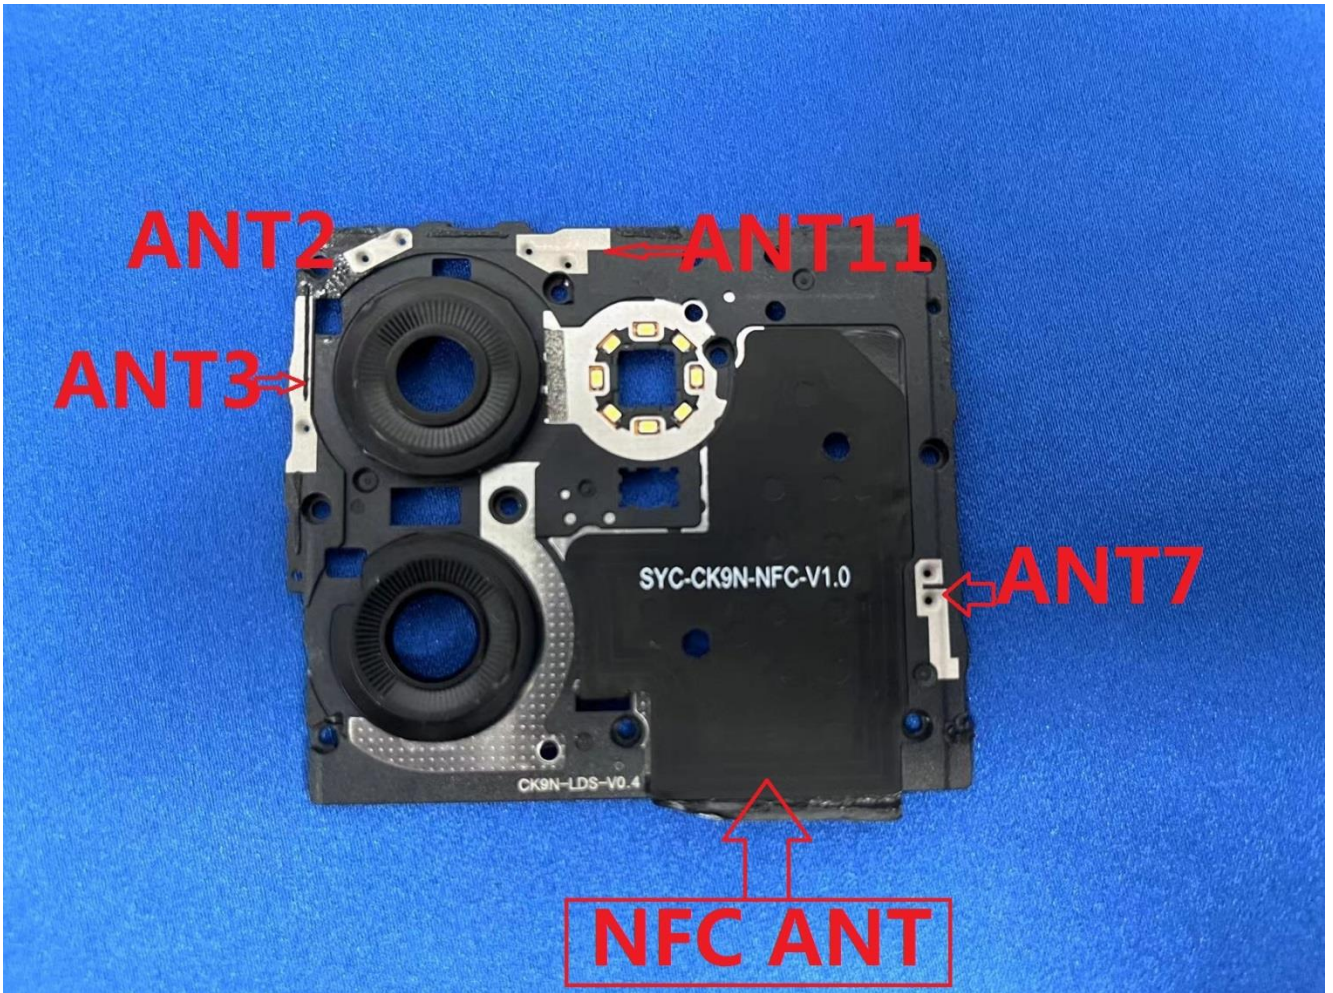

EUT Photos (Model: CK9n)

EUT Antenna Locations

Note:

- ANT1:2.4GWIFI MIMO ANT
- ANT2:5GWIFI MIMO ANT
- ANT3:N77/N78 PRX ANT
- ANT4:2.4GWIFI/5GWIFI MIMO ANT
- ANT5:Below 1GHz Band PRX ANT
- ANT6:Above 1GHz Band DRX ANT
- ANT7:N77/N78 DRX ANT
- ANT8:Below 1GHz Band DRX ANT
- ANT9:EN-DC LTE B7/38/41 PRX ANT+N77/N78 DRX MIMO ANT
- ANT10:Above 1GHz Band PRX ANT
- ANT:11:N77/N78 PRX MIMO ANT

SAR Test Setup Photos

Head

Right Cheek

Right Tilted

Left Cheek

Left Tilted

Body

Front side (10mm)

Back side(10mm)

Right side(10mm)

Top side(10mm)