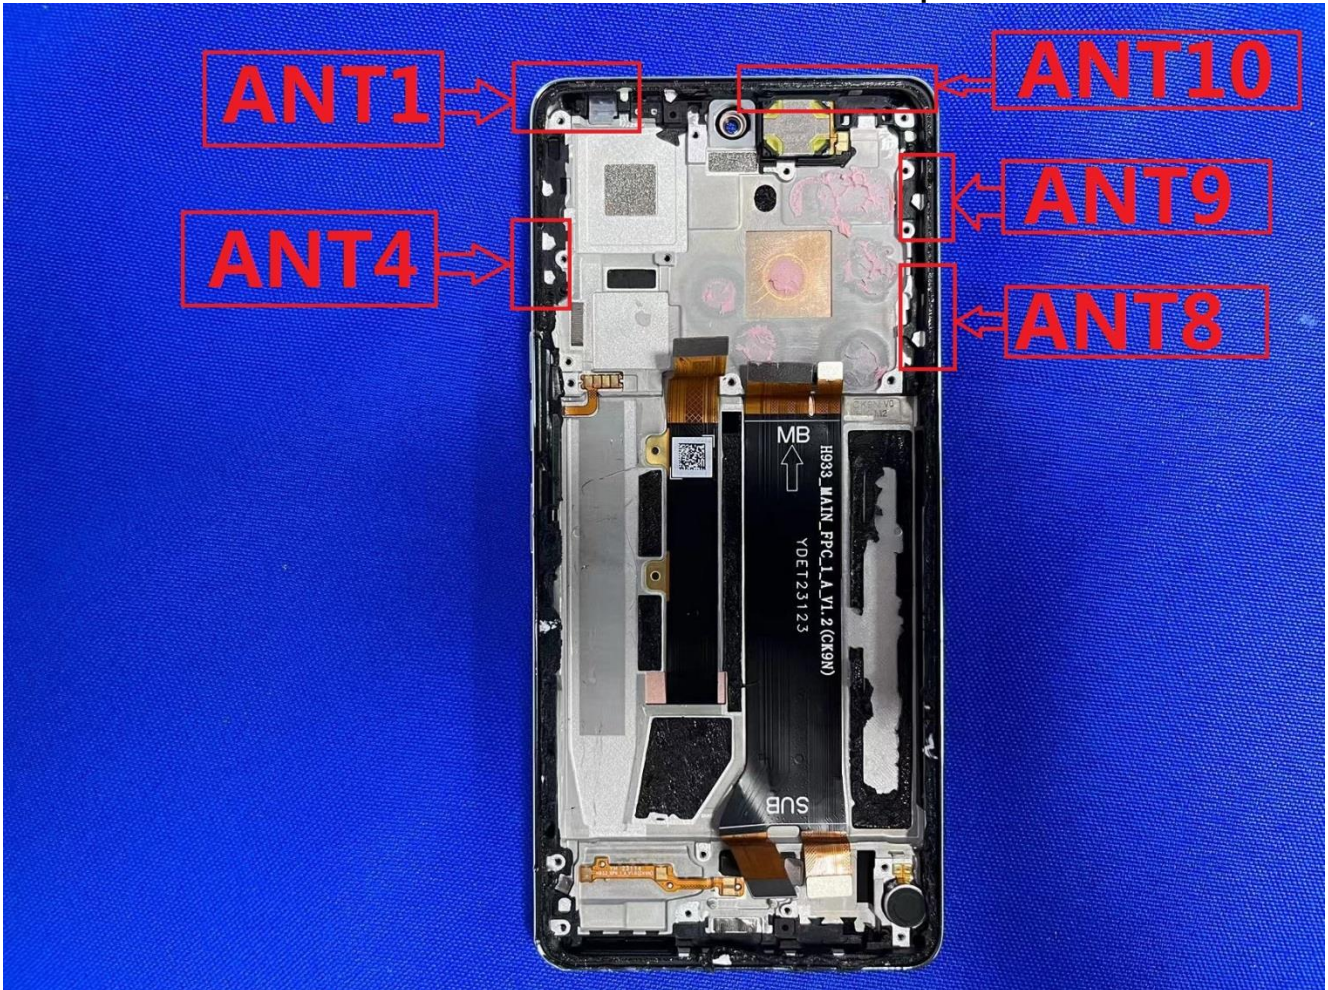

EUT Photos (Model: CK9n)

EUT Antenna Locations

Note:

- ANT1:2.4GWIFI MIMO ANT
- ANT2:5GWIFI MIMO ANT
- ANT3:N77/N78 PRX ANT
- ANT4:2.4GWIFI/5GWIFI MIMO ANT
- ANT5:Below 1GHz Band PRX ANT
- ANT6:Above 1GHz Band DRX ANT
- ANT7:N77/N78 DRX ANT
- ANT8:Below 1GHz Band DRX ANT
- ANT9:EN-DC LTE B7/38/41 PRX ANT+N77/N78 DRX MIMO ANT
- ANT10:Above 1GHz Band PRX ANT
- ANT:11:N77/N78 PRX MIMO ANT

SAR Test Setup Photos

Head

Right Cheek

Right Tilted

Left Cheek

Left Tilted

Body

Front side (10mm)

Back side(10mm)

Right side(10mm)

Top side(10mm)