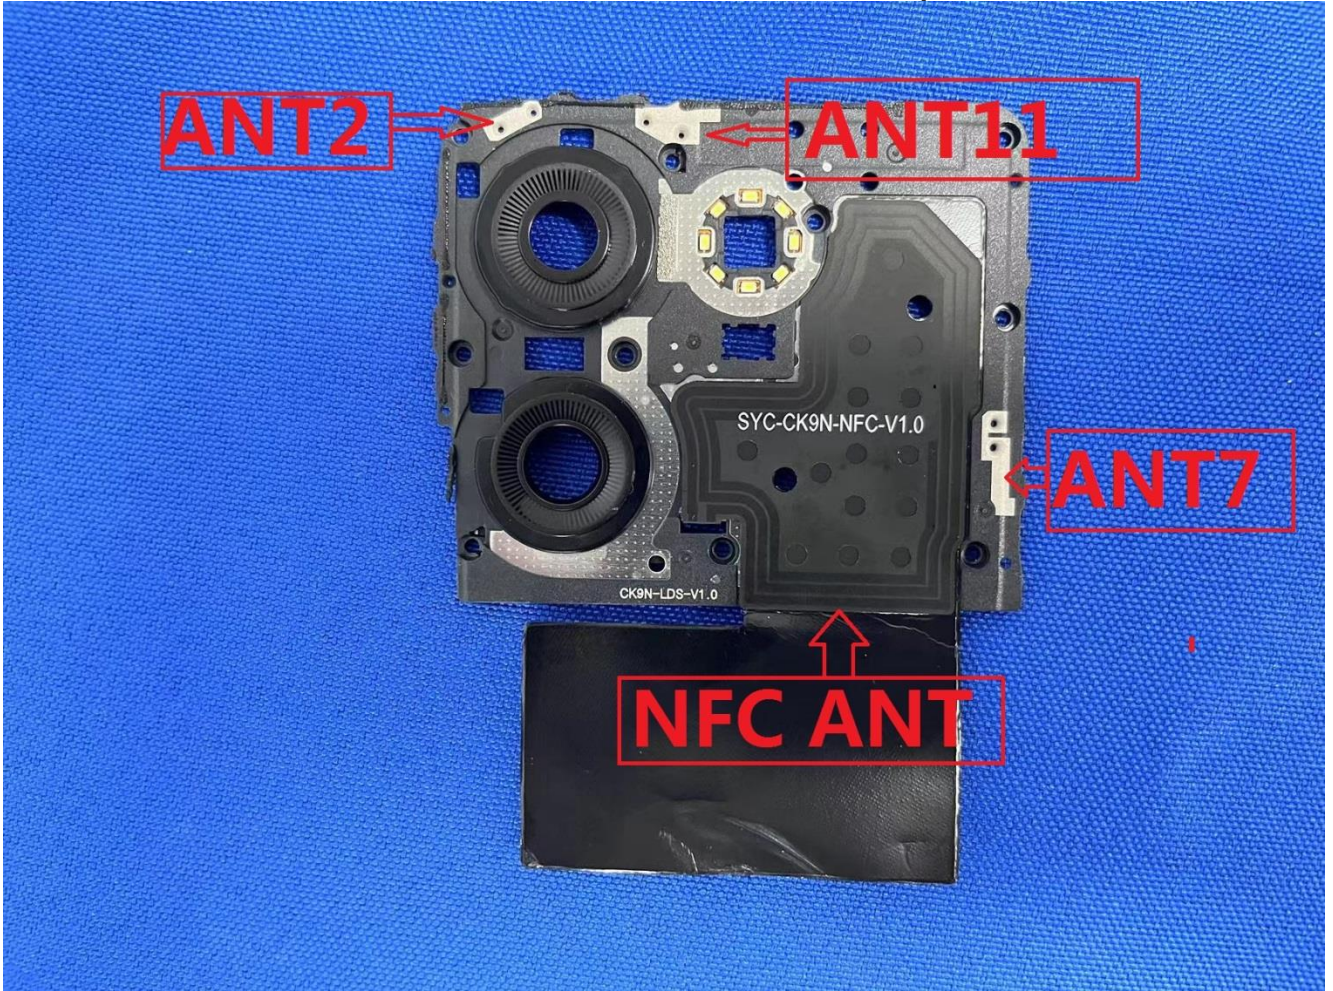

EUT Photos (Model: CK9n)

EUT Antenna Locations

Note:

- ANT1:2.4GWIFI MIMO ANT
- ANT2:5GWIFI MIMO ANT
- ANT3:N77/N78 PRX ANT
- ANT4:2.4GWIFI/5GWIFI MIMO ANT
- ANT5:Below 1GHz Band PRX ANT
- ANT6:Above 1GHz Band DRX ANT
- ANT7:N77/N78 DRX ANT
- ANT8:Below 1GHz Band DRX ANT
- ANT9:EN-DC LTE B7/38/41 PRX ANT+N77/N78 DRX MIMO ANT
- ANT10:Above 1GHz Band PRX ANT
- ANT:11:N77/N78 PRX MIMO ANT

SAR Test Setup Photos

Head

Right Cheek

Right Tilted

Left Cheek

Left Tilted

Body

Front side (10mm)

Back side(10mm)

Right side(10mm)

Top side(10mm)