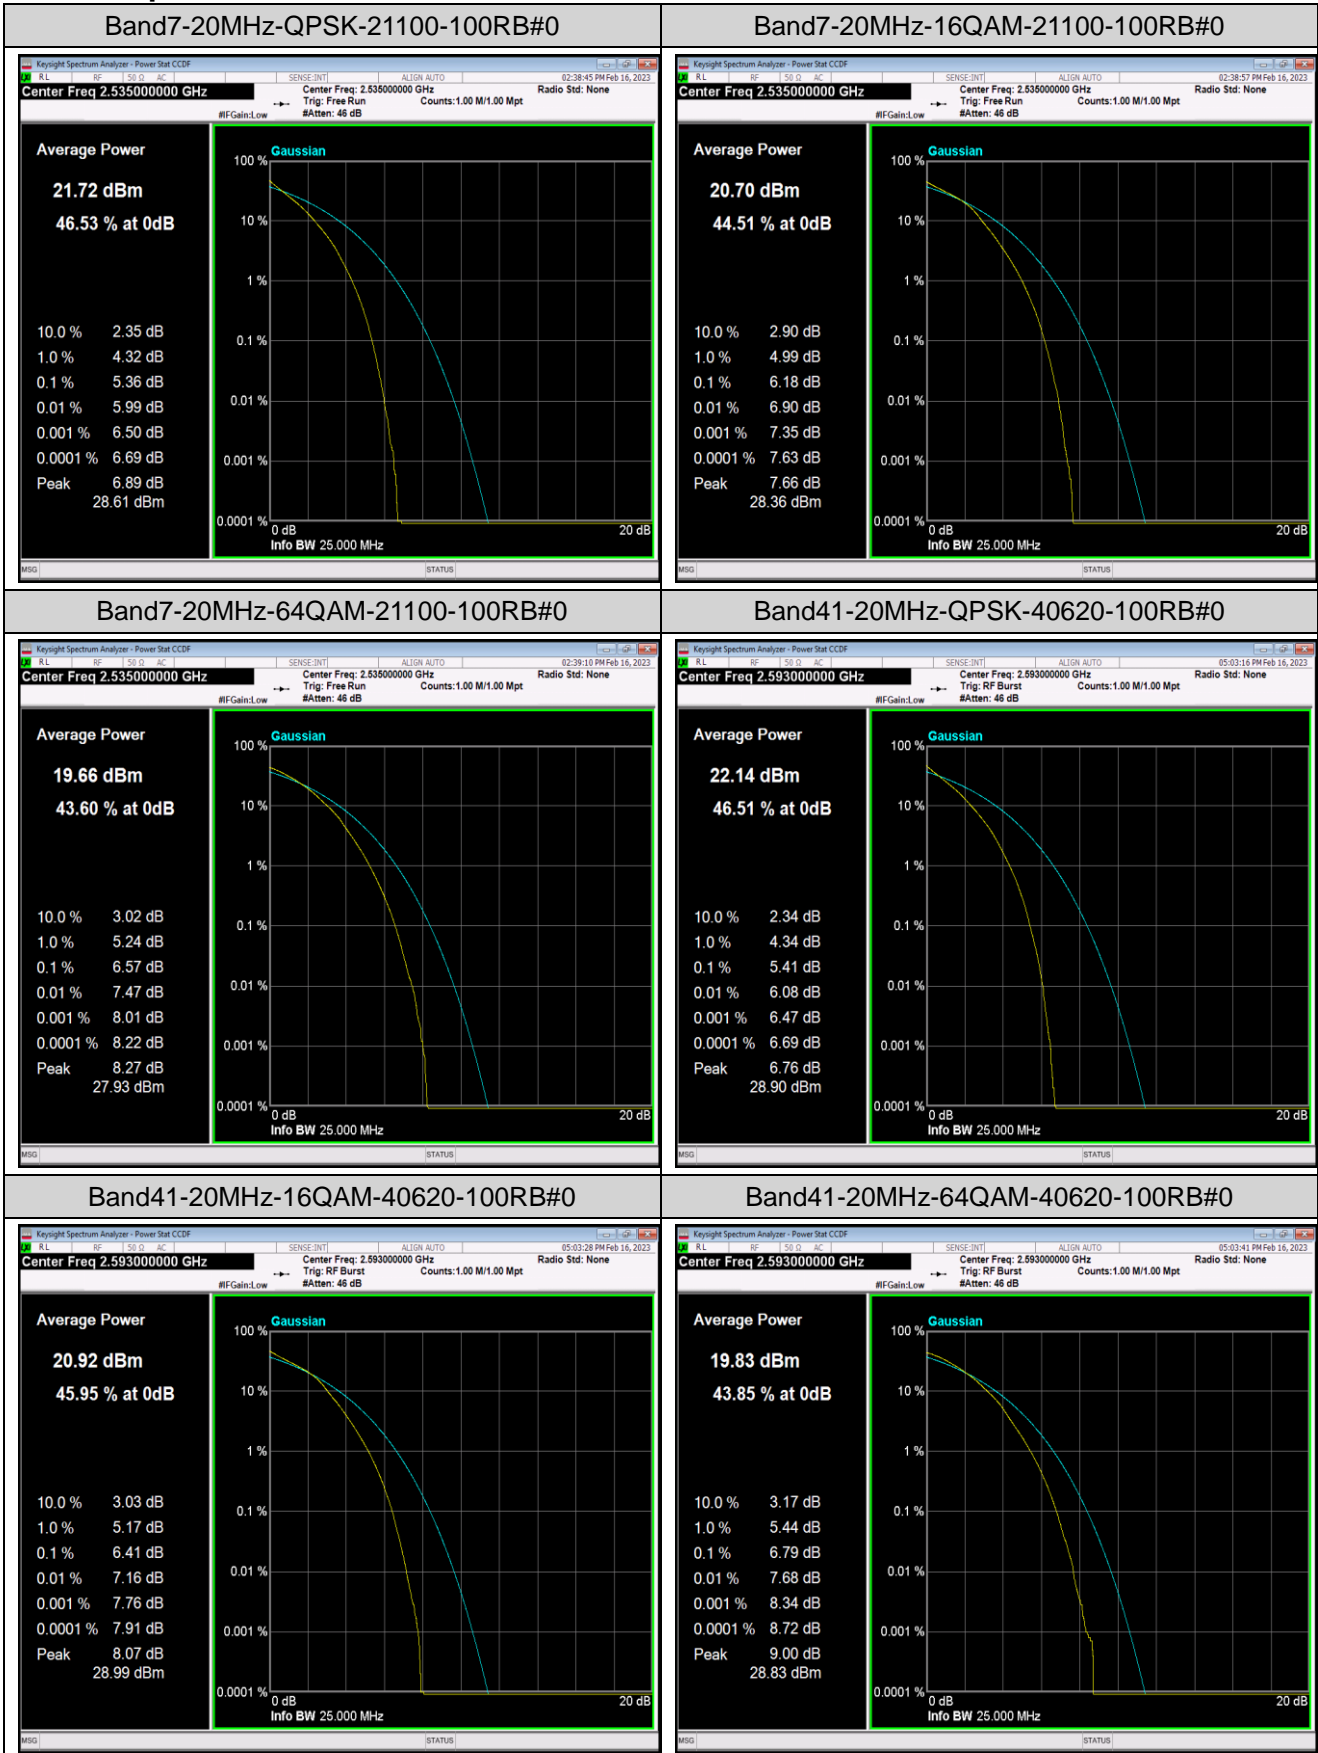

Test Graphs