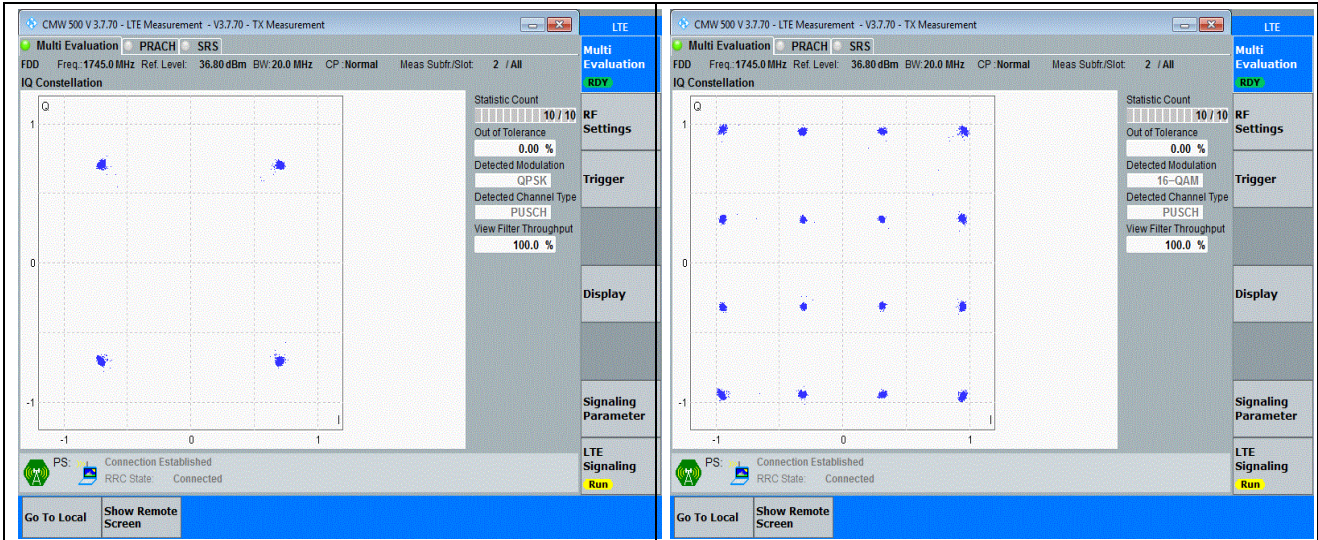

Band66-20MHz-QPSK-132322-100RB#0

Band66-20MHz-16QAM-132322-100RB#0