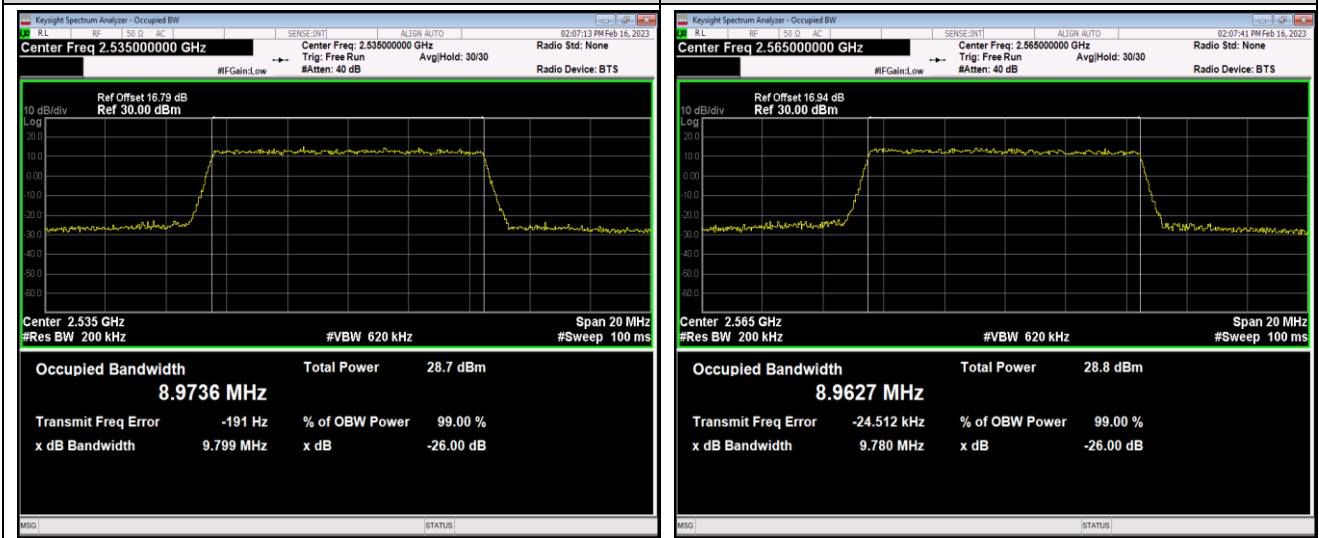

Test Graphs

Band7-10MHz-16QAM-21400-50RB#0

Band7-10MHz-64QAM-20800-50RB#0

Band7-10MHz-64QAM-21100-50RB#0

Band7-10MHz-64QAM-21400-50RB#0

Band7-15MHz-QPSK-20825-75RB#0

Band7-15MHz-QPSK-21100-75RB#0