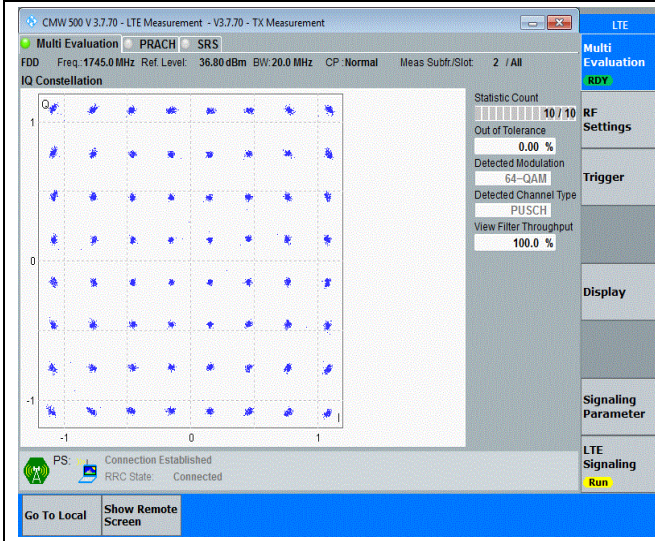

Antenna 9 (LTE Band 7 & Band 41 TX ANT in ENDC mode)

Appendix A: Effective (Isotropic) Radiated Power Output Data

Test Result

Band	Bandwidth	Modulation	Channel	RB Configuration	Conducted Power (dBm)	ERP/EIRP (dBm)	ERP/EIRP Limit (dBm)	Verdict
Band7	5MHz	QPSK	20775	1RB#0	21.99	23.19	38.45	PASS
Band7	5MHz	QPSK	20775	1RB#12	22.06	23.26	38.45	PASS
Band7	5MHz	QPSK	20775	1RB#24	22.04	23.24	38.45	PASS
Band7	5MHz	QPSK	20775	12RB#0	20.85	22.05	38.45	PASS
Band7	5MHz	QPSK	20775	12RB#6	20.86	22.06	38.45	PASS
Band7	5MHz	QPSK	20775	12RB#11	20.88	22.08	38.45	PASS
Band7	5MHz	QPSK	20775	25RB#0	20.88	22.08	38.45	PASS
Band7	5MHz	QPSK	21100	1RB#0	21.99	23.19	38.45	PASS
Band7	5MHz	QPSK	21100	1RB#12	22.00	23.2	38.45	PASS
Band7	5MHz	QPSK	21100	1RB#24	21.97	23.17	38.45	PASS
Band7	5MHz	QPSK	21100	12RB#0	20.85	22.05	38.45	PASS
Band7	5MHz	QPSK	21100	12RB#6	20.82	22.02	38.45	PASS
Band7	5MHz	QPSK	21100	12RB#11	20.80	22	38.45	PASS
Band7	5MHz	QPSK	21100	25RB#0	20.80	22	38.45	PASS
Band7	5MHz	QPSK	21425	1RB#0	21.97	23.17	38.45	PASS
Band7	5MHz	QPSK	21425	1RB#12	22.04	23.24	38.45	PASS
Band7	5MHz	QPSK	21425	1RB#24	22.07	23.27	38.45	PASS
Band7	5MHz	QPSK	21425	12RB#0	20.96	22.16	38.45	PASS
Band7	5MHz	QPSK	21425	12RB#6	20.94	22.14	38.45	PASS
Band7	5MHz	QPSK	21425	12RB#11	20.94	22.14	38.45	PASS
Band7	5MHz	QPSK	21425	25RB#0	20.93	22.13	38.45	PASS
Band7	5MHz	16QAM	20775	1RB#0	21.14	22.34	38.45	PASS
Band7	5MHz	16QAM	20775	1RB#12	21.15	22.35	38.45	PASS
Band7	5MHz	16QAM	20775	1RB#24	21.18	22.38	38.45	PASS
Band7	5MHz	16QAM	20775	12RB#0	19.92	21.12	38.45	PASS
Band7	5MHz	16QAM	20775	12RB#6	19.87	21.07	38.45	PASS
Band7	5MHz	16QAM	20775	12RB#11	19.93	21.13	38.45	PASS
Band7	5MHz	16QAM	20775	25RB#0	19.90	21.1	38.45	PASS
Band7	5MHz	16QAM	21100	1RB#0	20.84	22.04	38.45	PASS
Band7	5MHz	16QAM	21100	1RB#12	20.82	22.02	38.45	PASS
Band7	5MHz	16QAM	21100	1RB#24	20.84	22.04	38.45	PASS
Band7	5MHz	16QAM	21100	12RB#0	19.84	21.04	38.45	PASS
Band7	5MHz	16QAM	21100	12RB#6	19.84	21.04	38.45	PASS