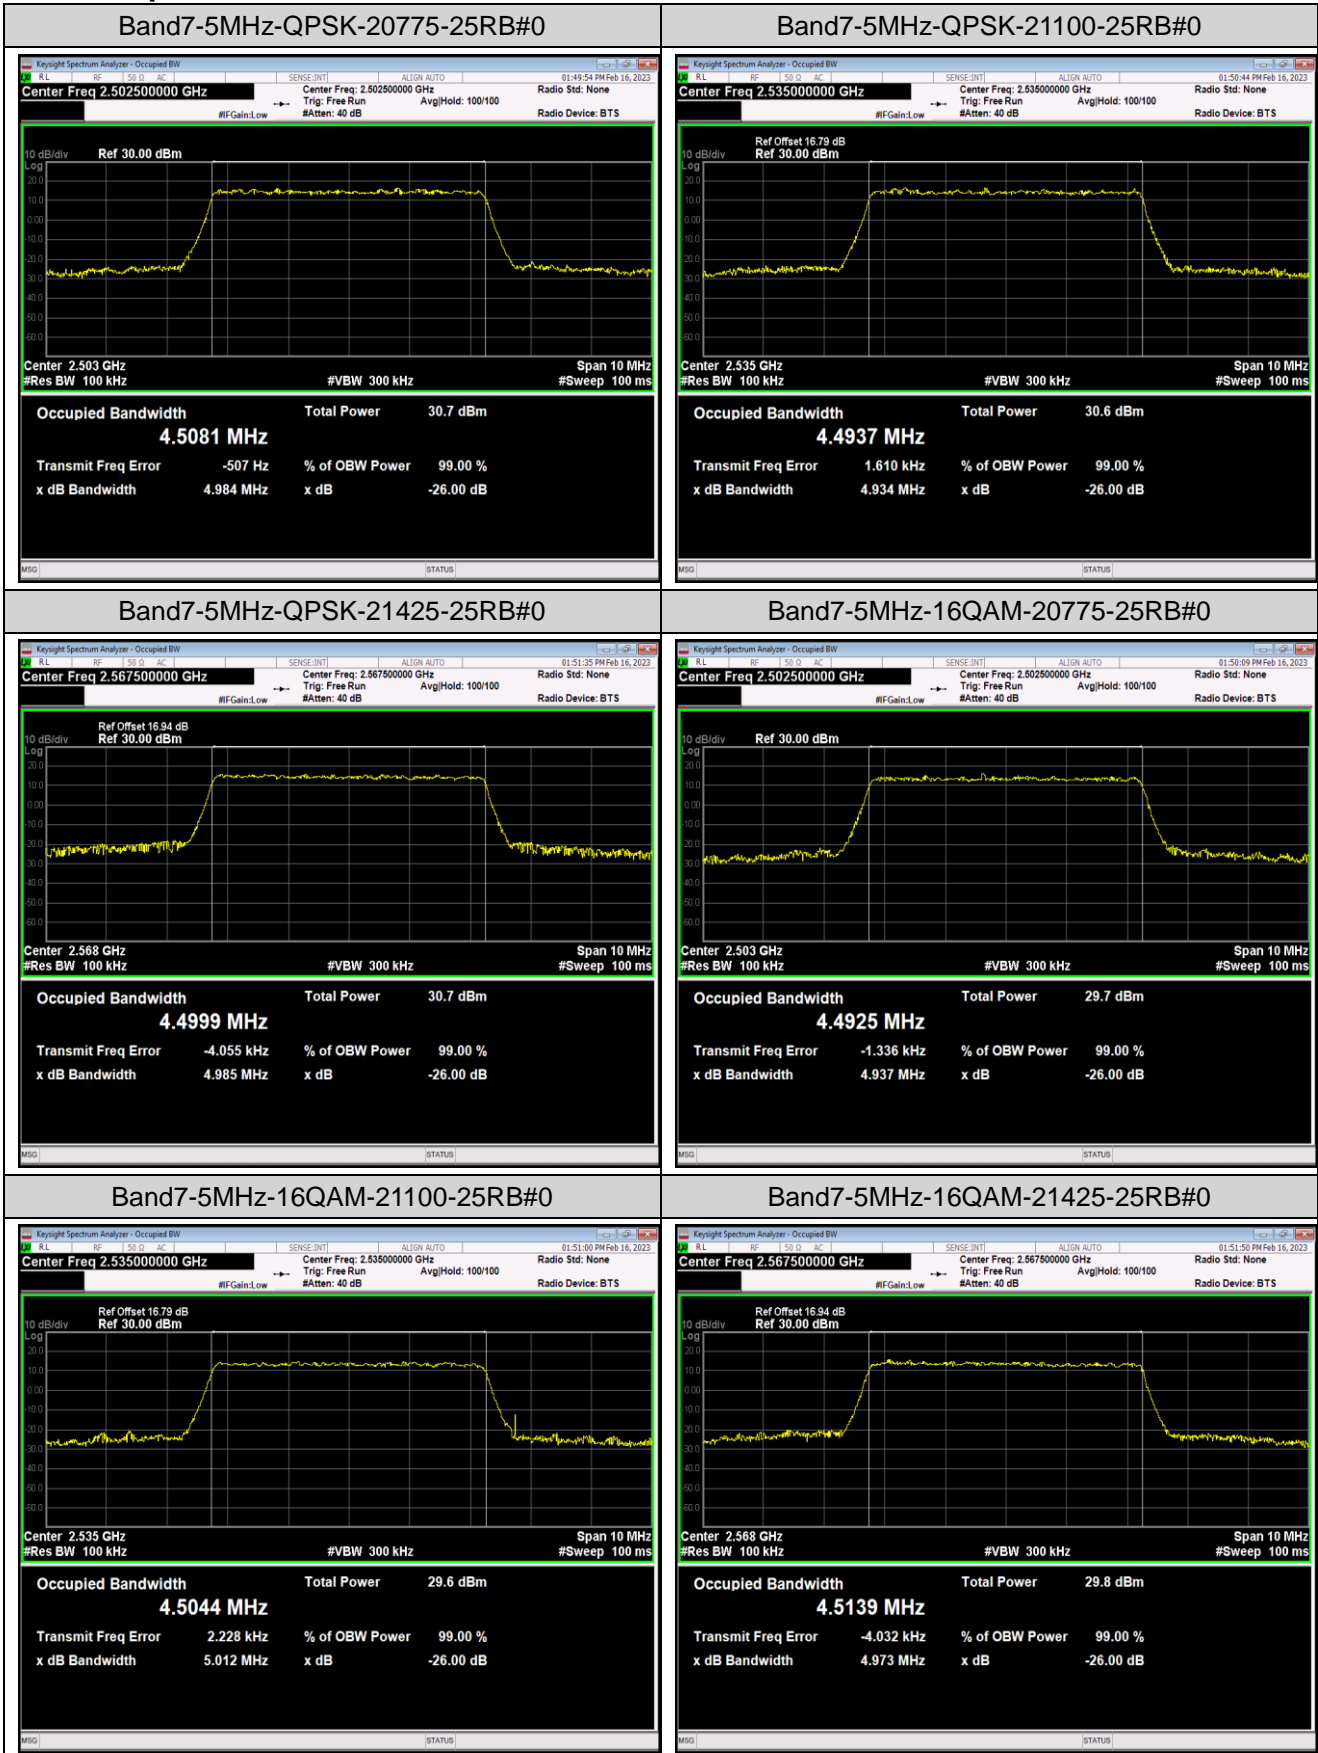

Test Graphs