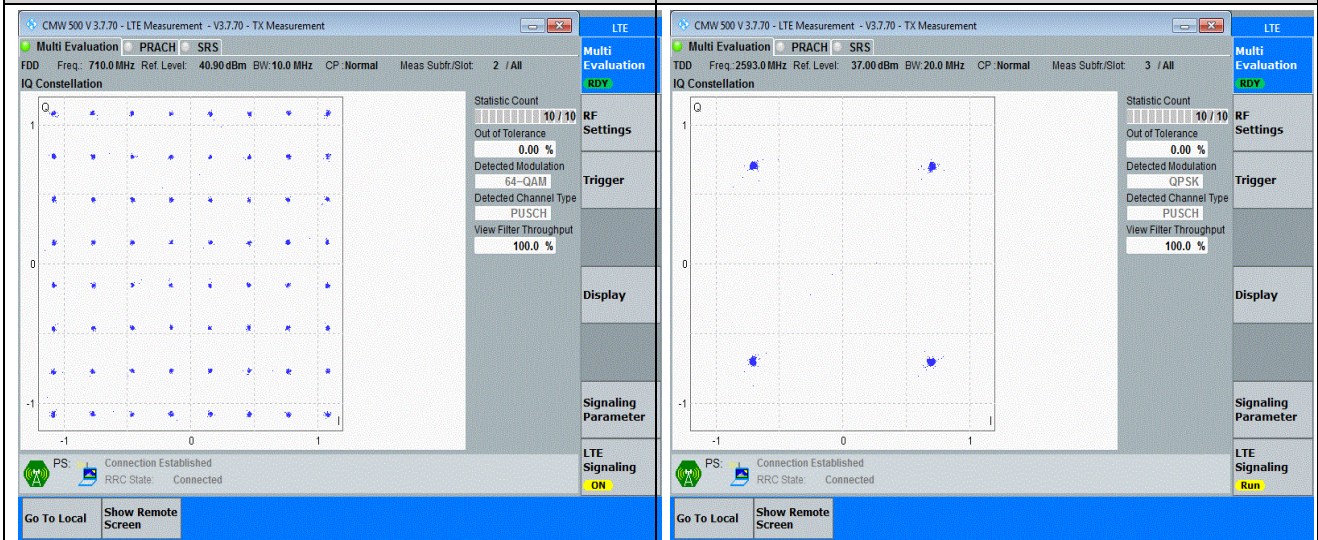

Band17-10MHz-64QAM-23790-50RB#0

Band41-20MHz-QPSK-40620-100RB#0