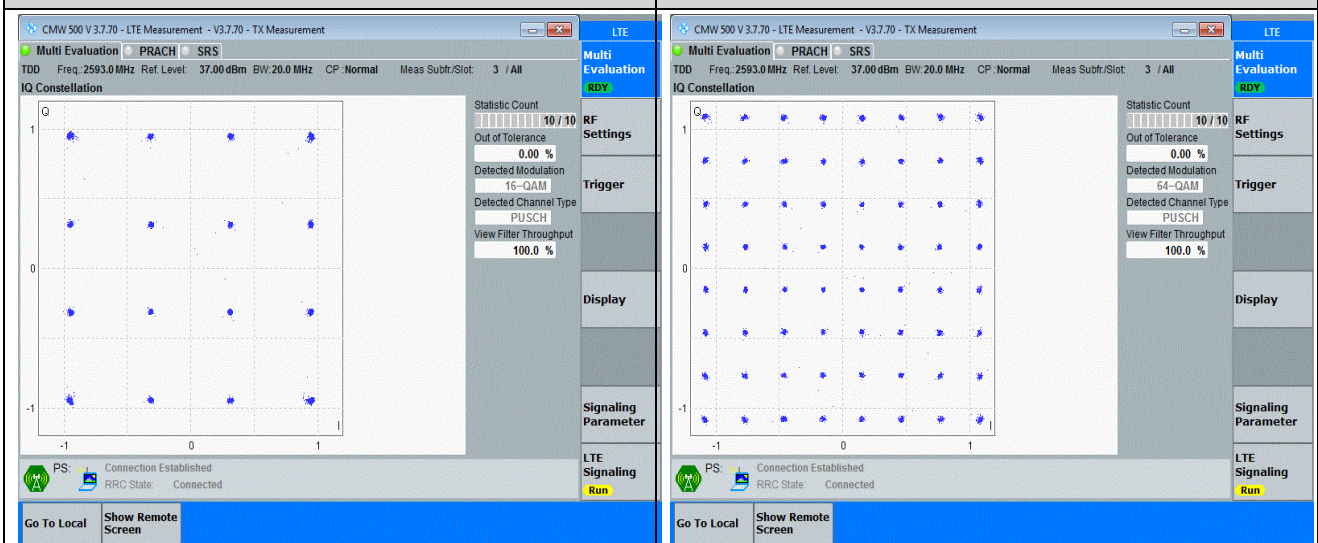

Band41-20MHz-16QAM-40620-100RB#0

Band41-20MHz-64QAM-40620-100RB#0