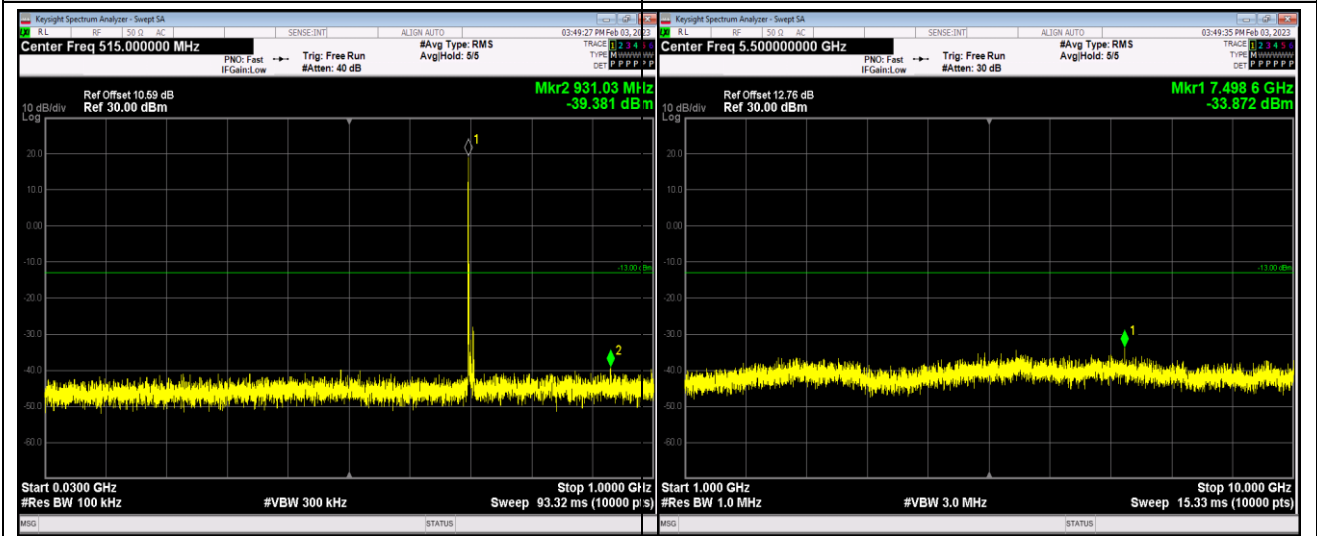

Band17-10MHz-16QAM-23780-1RB#0-Range1:30~1000MHz

Band17-10MHz-16QAM-23780-1RB#0-Range2:1000~10000MHz