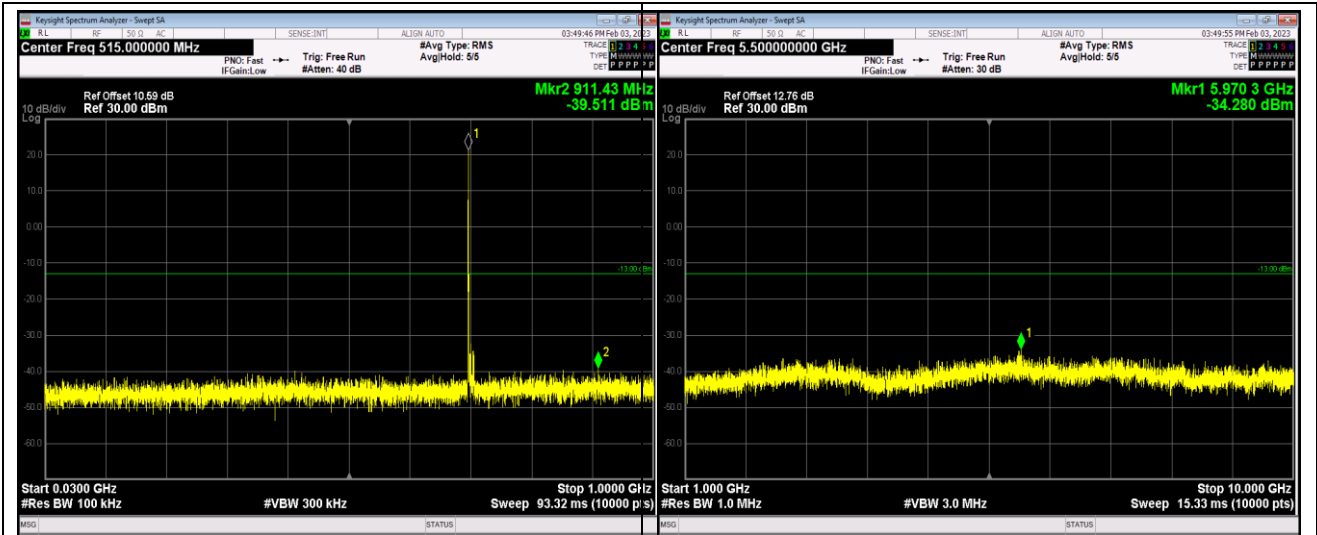

Band17-10MHz-64QAM-23790-1RB#0-Range2:1000~
10000MHz

Band17-10MHz-64QAM-23790-1RB#0-Range1:30
~1000MHz