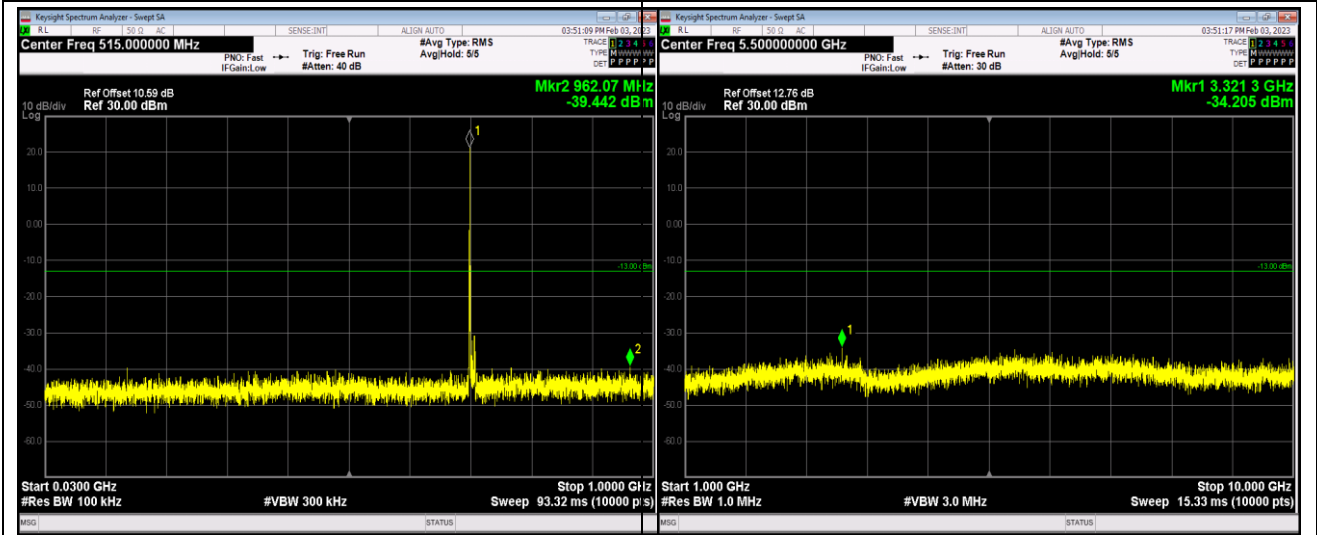

Band17-5MHz-64QAM-23755-1RB#0-Range2:1000~10000MHz

Band17-5MHz-64QAM-23790-1RB#0-Range1:30~1000MHz

Band17-5MHz-64QAM-23790-1RB#0-Range2:1000~10000MHz

Band17-10MHz-QPSK-23800-1RB#0-Range1:30~1000MHz

Band17-10MHz-QPSK-23800-1RB#0-Range2:1000~10000MHz