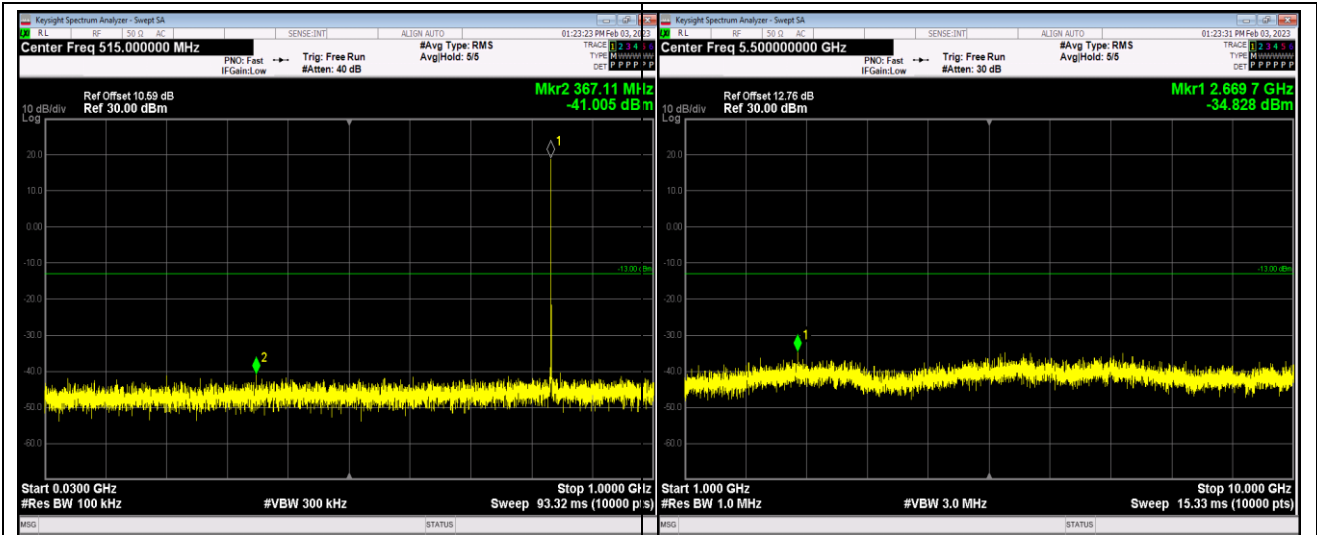

Band5-1.4MHz-16QAM-20643-1RB#0-Range2:1000~10000MHz

Band5-1.4MHz-16QAM-20643-1RB#0-Range1:30~1000MHz