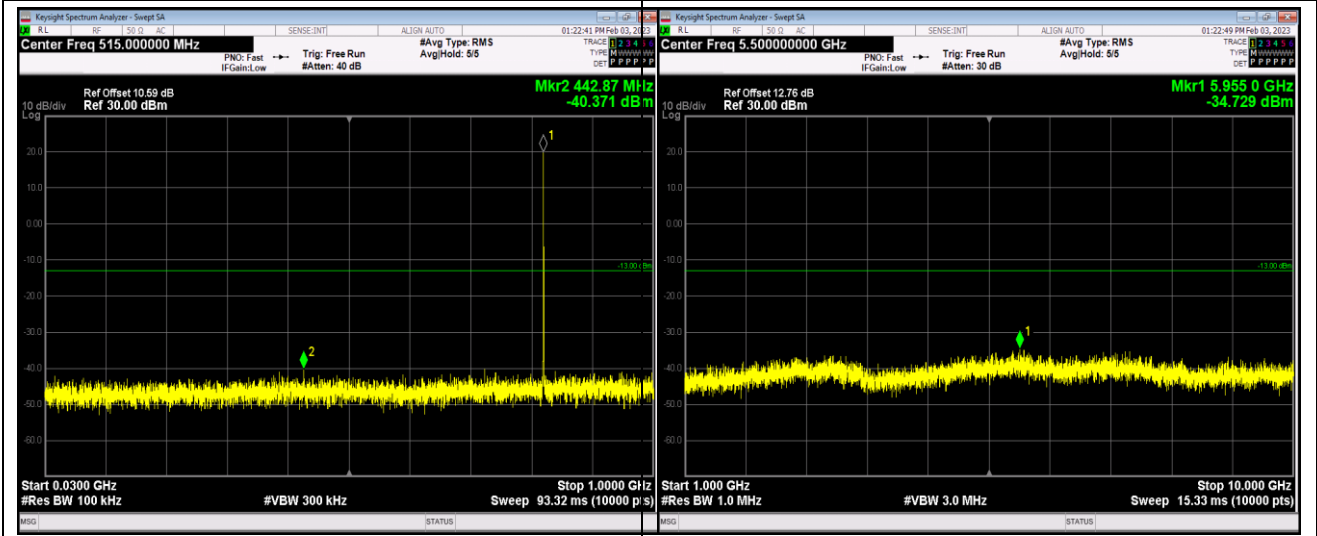

Band5-1.4MHz-64QAM-20407-1RB#0-Range1:30~1000MHz

Band5-1.4MHz-64QAM-20407-1RB#0-Range2:1000~10000MHz