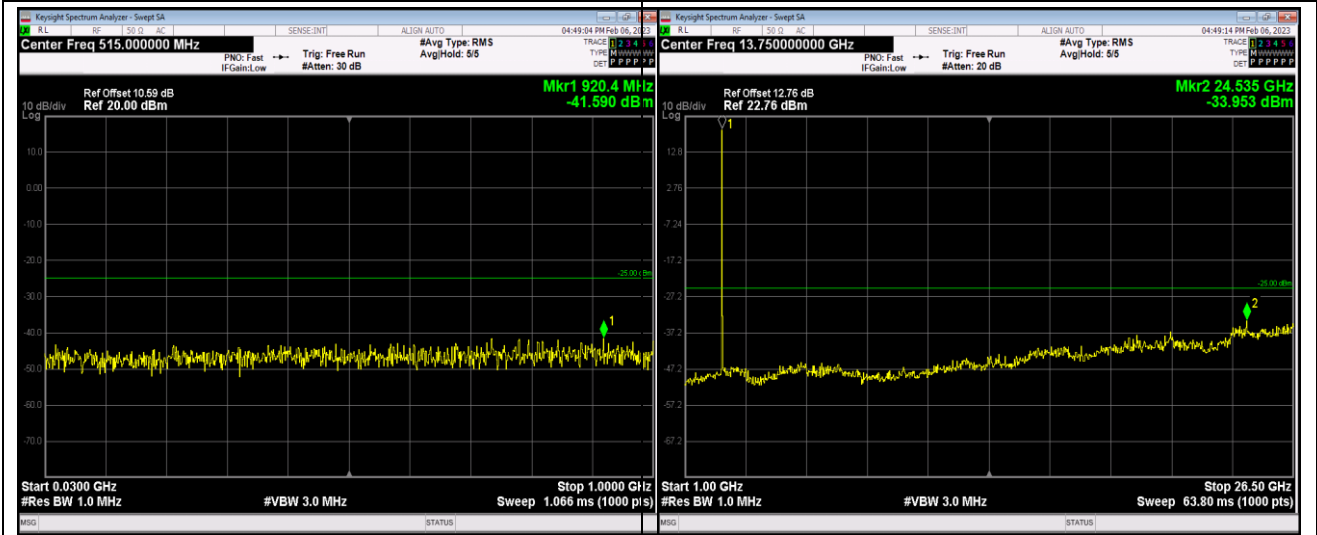

Band7-5MHz-QPSK-21425-1RB#0-Range1:30~1000MHz

Band7-5MHz-16QAM-20775-1RB#0-Range2:1000~26500MHz

Band7-5MHz-QPSK-21425-1RB#0-Range2:1000~26500MHz

Band7-5MHz-16QAM-20775-1RB#0-Range1:30~1000MHz