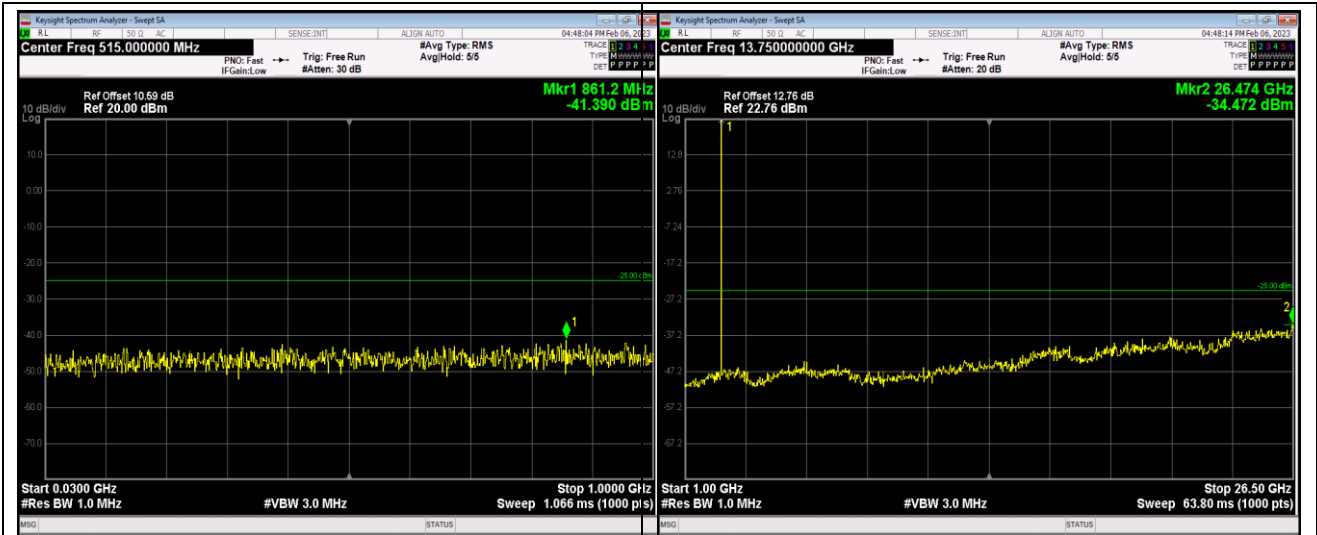

Band7-5MHz-QPSK-21425-1RB#0-Range2:1000~26500MHz

Band7-5MHz-QPSK-21425-1RB#0-Range1:30~1000MHz