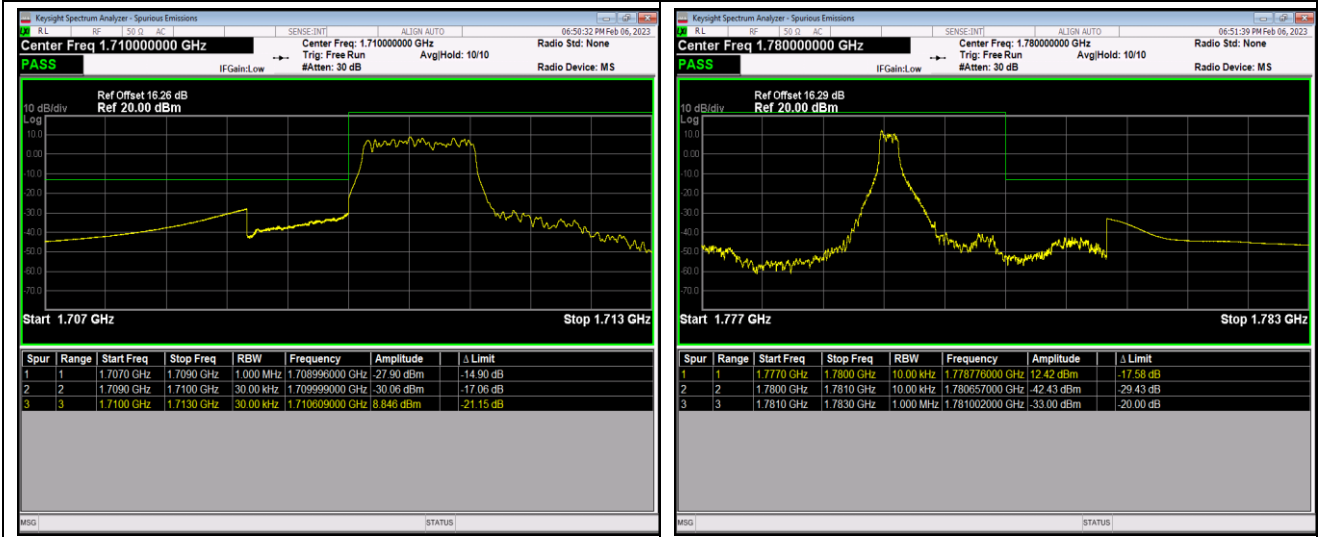

Band66-1.4MHz-QPSK-132665-1RB#5

Band66-1.4MHz-QPSK-132665-6RB#0

Band66-1.4MHz-16QAM-131979-1RB#0

Band66-1.4MHz-16QAM-131979-1RB#5

Band66-1.4MHz-16QAM-131979-6RB#0

Band66-1.4MHz-16QAM-132665-1RB#0

Band66-1.4MHz-16QAM-132665-1RB#5