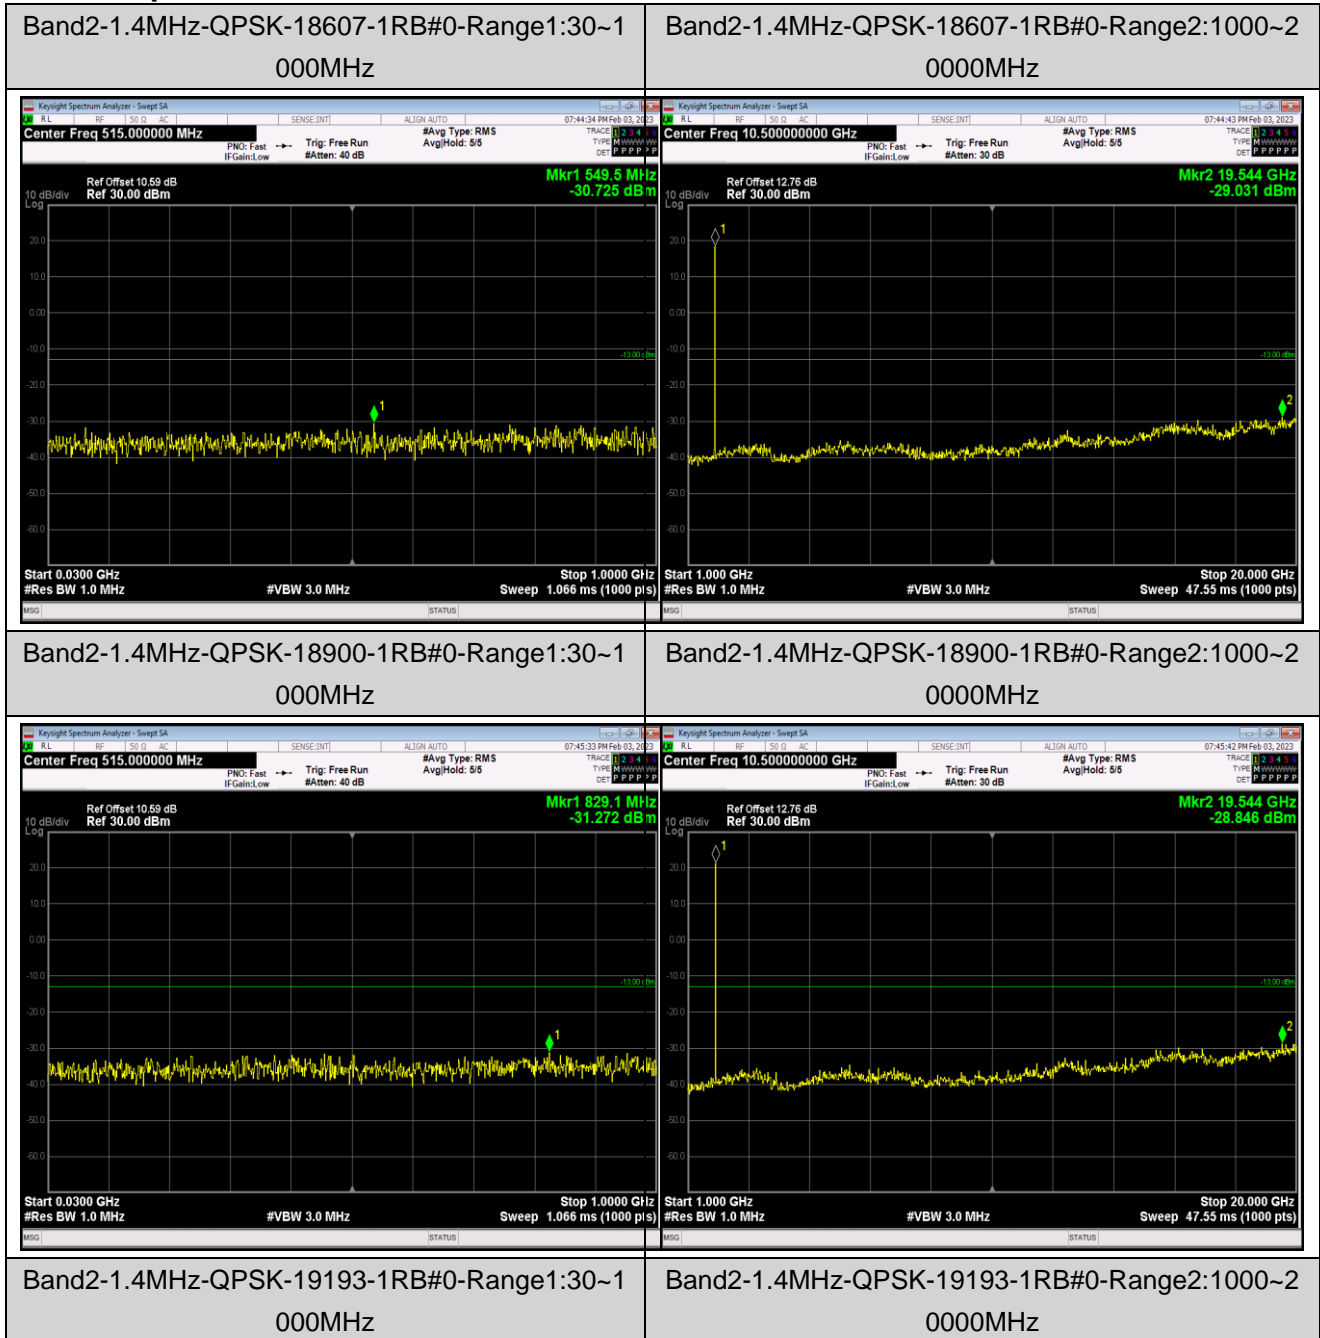

Test Graphs