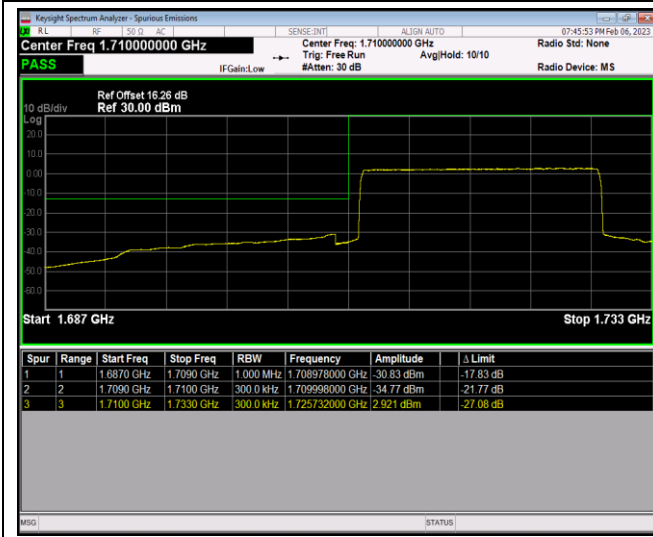

Band66-20MHz-QPSK-132072-100RB#0

Band66-20MHz-QPSK-132572-1RB#99