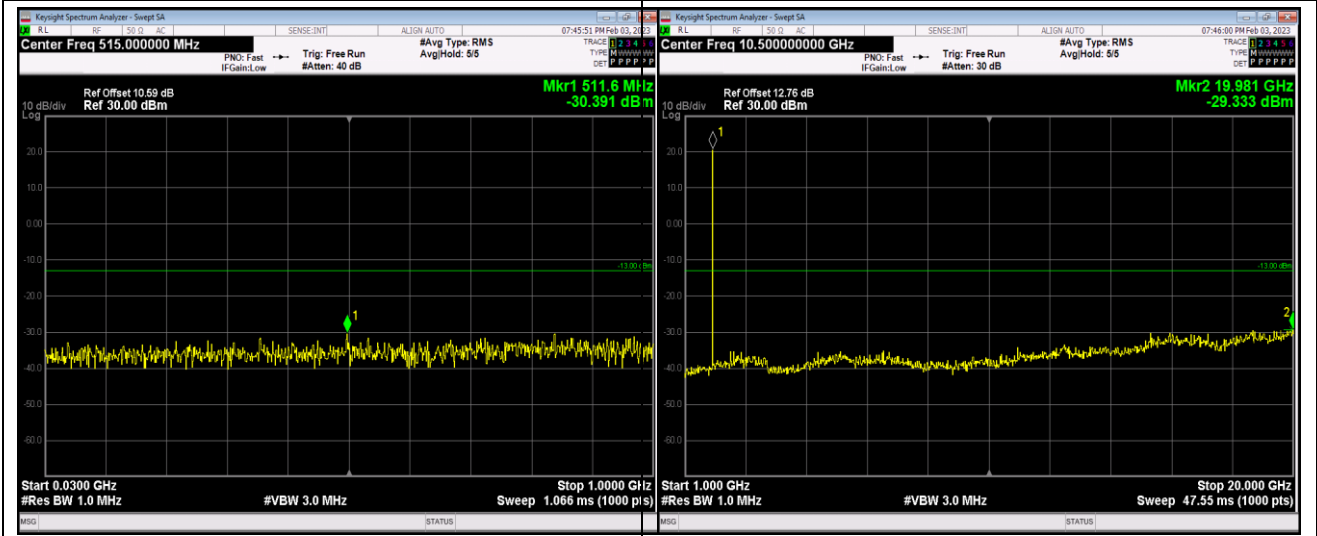

Band2-1.4MHz-16QAM-18900-1RB#0-Range1:30~1000MHz

Band2-1.4MHz-16QAM-18900-1RB#0-Range2:1000~20000MHz