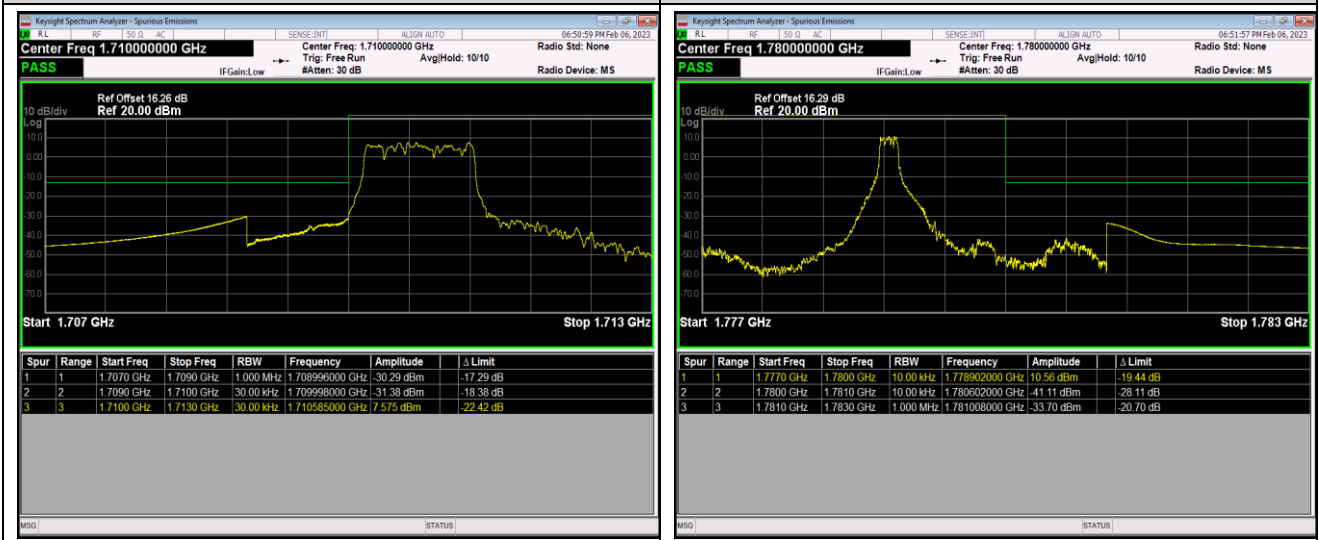

Band66-1.4MHz-16QAM-132665-6RB#0

Band66-1.4MHz-64QAM-131979-1RB#0

Band66-1.4MHz-64QAM-131979-1RB#5

Band66-1.4MHz-64QAM-131979-6RB#0

Band66-1.4MHz-64QAM-132665-1RB#0

Band66-1.4MHz-64QAM-132665-1RB#5

Band66-1.4MHz-64QAM-132665-6RB#0