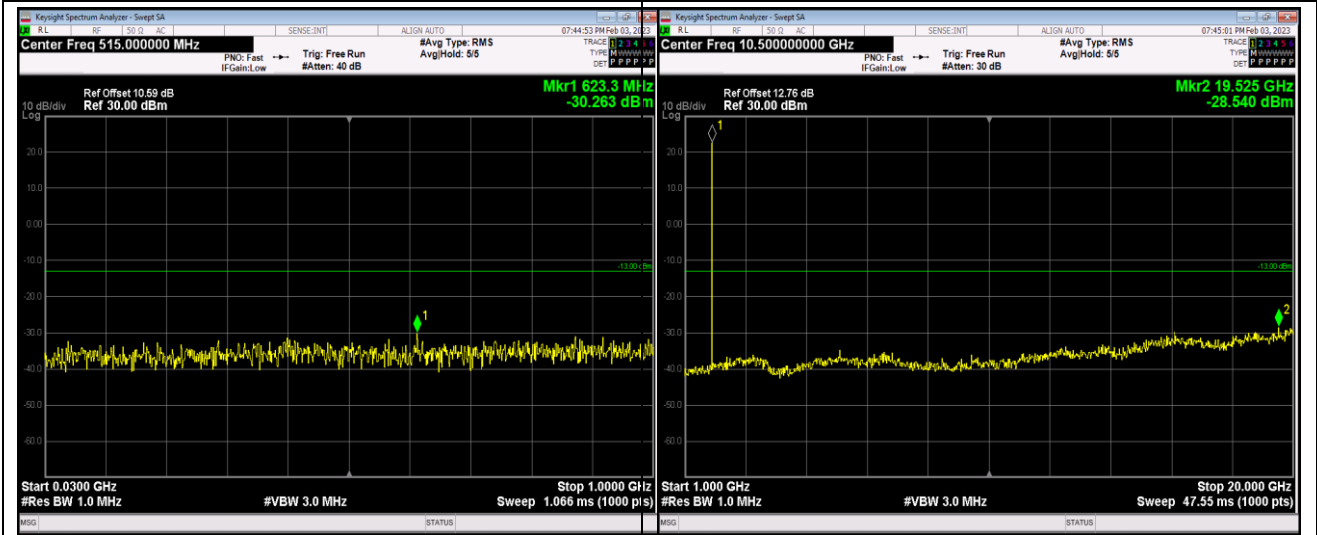

Remark: All bandwidth and all modulation had been tested, but only the worst case data displayed in this report.

Test Graphs

Band2-1.4MHz-16QAM-18607-1RB#0-Range1:30~1000MHz

Band2-1.4MHz-16QAM-18607-1RB#0-Range2:1000~20000MHz