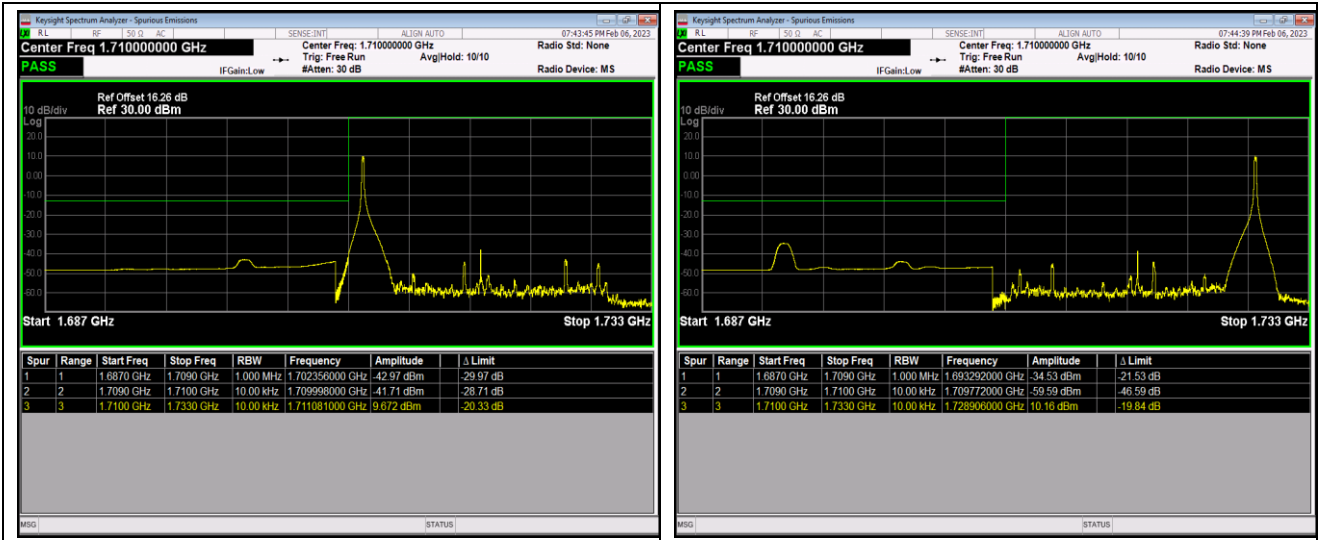

Band66-20MHz-QPSK-132072-1RB#0

Band66-20MHz-QPSK-132072-1RB#99

Band66-20MHz-QPSK-132072-100RB#0

Band66-20MHz-QPSK-132572-1RB#0