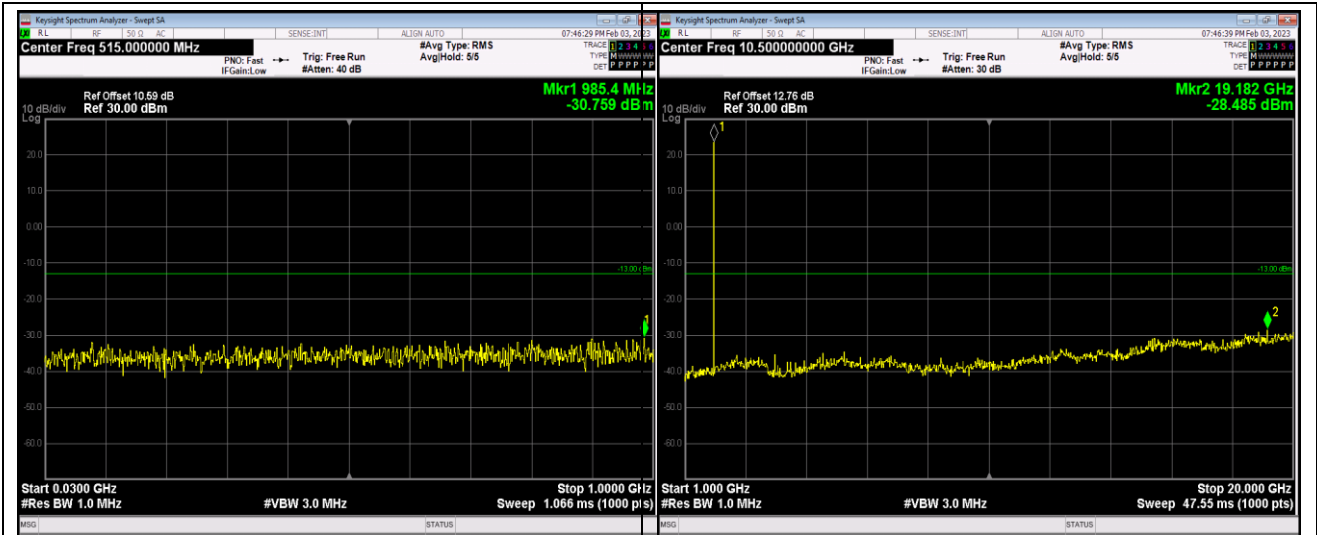

Band2-1.4MHz-16QAM-18607-1RB#0-Range2:1000~20000MHz

Band2-1.4MHz-16QAM-18607-1RB#0-Range1:30~1000MHz