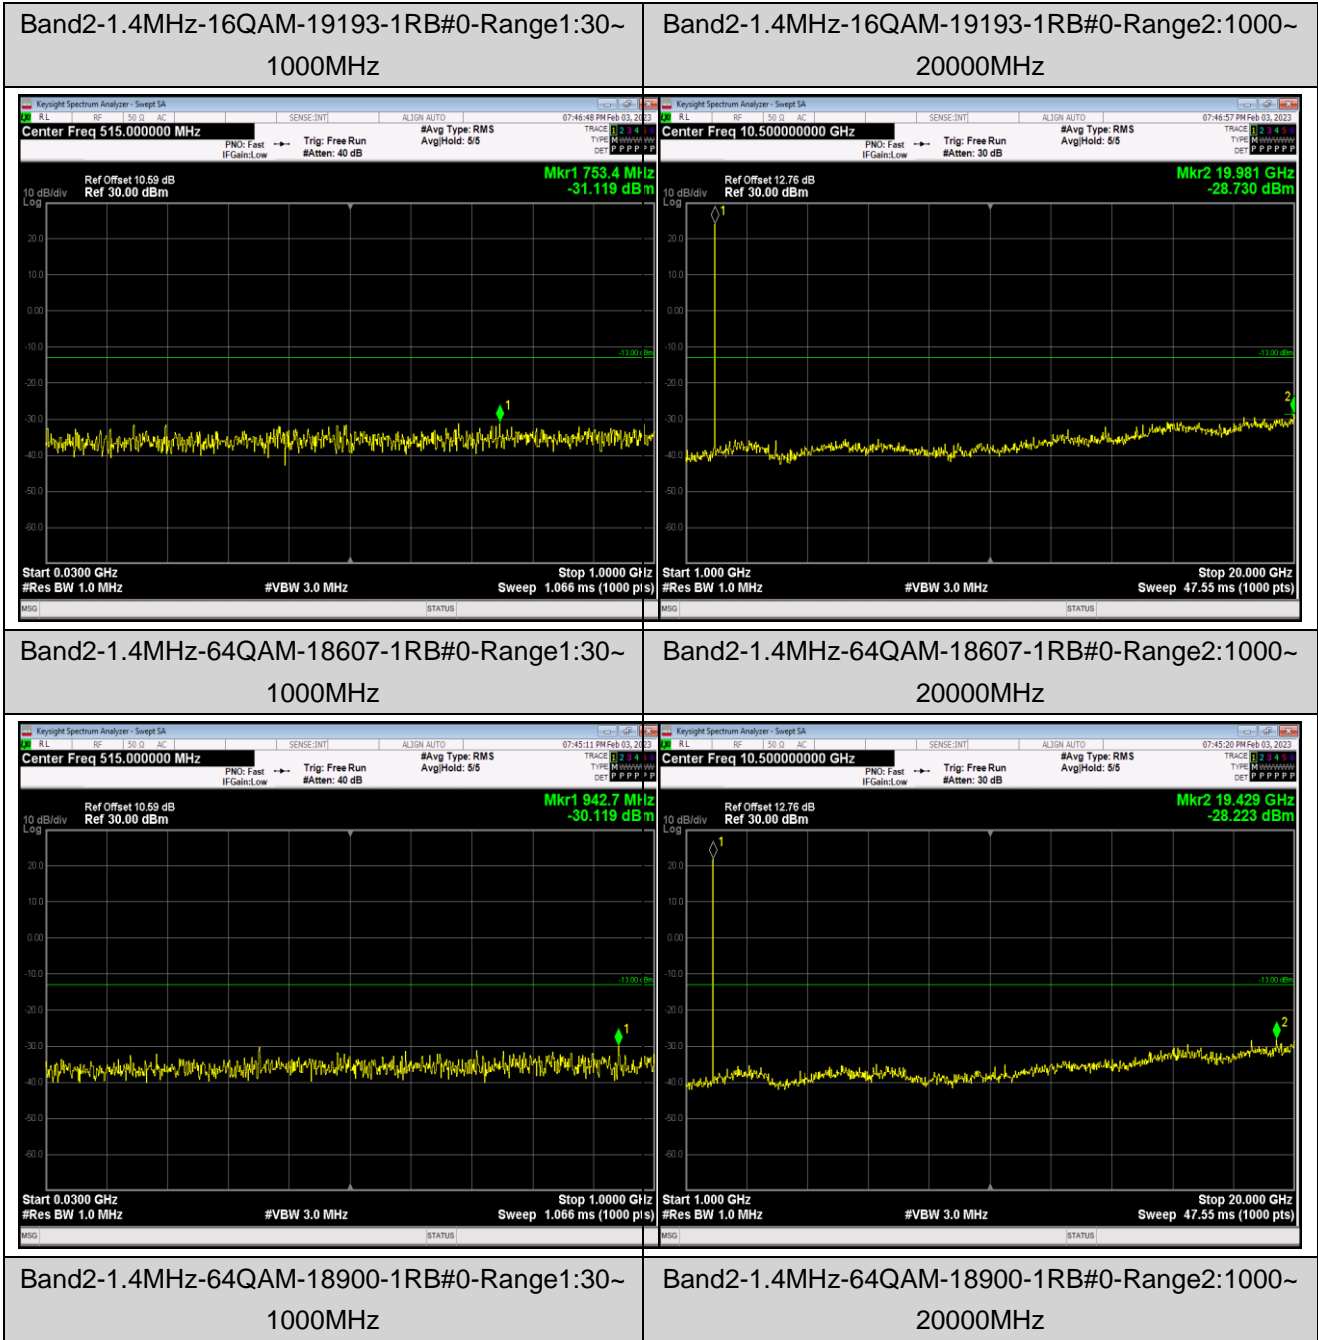

Remark: All bandwidth and all modulation had been tested, but only the worst case data displayed in this report.

Test Graphs

Band2-1.4MHz-16QAM-18607-1RB#0-Range1:30~1000MHz

Band2-1.4MHz-16QAM-18607-1RB#0-Range2:1000~20000MHz

Band2-1.4MHz-16QAM-18900-1RB#0-Range1:30~1000MHz

Band2-1.4MHz-16QAM-18900-1RB#0-Range2:1000~20000MHz

Band2-1.4MHz-64QAM-19193-1RB#0-Range1:30~1000MHz

Band2-1.4MHz-64QAM-19193-1RB#0-Range2:1000~20000MHz

Band2-20MHz-QPSK-18700-1RB#0-Range1:30~1000MHz

Band2-20MHz-QPSK-18700-1RB#0-Range2:1000~20000MHz