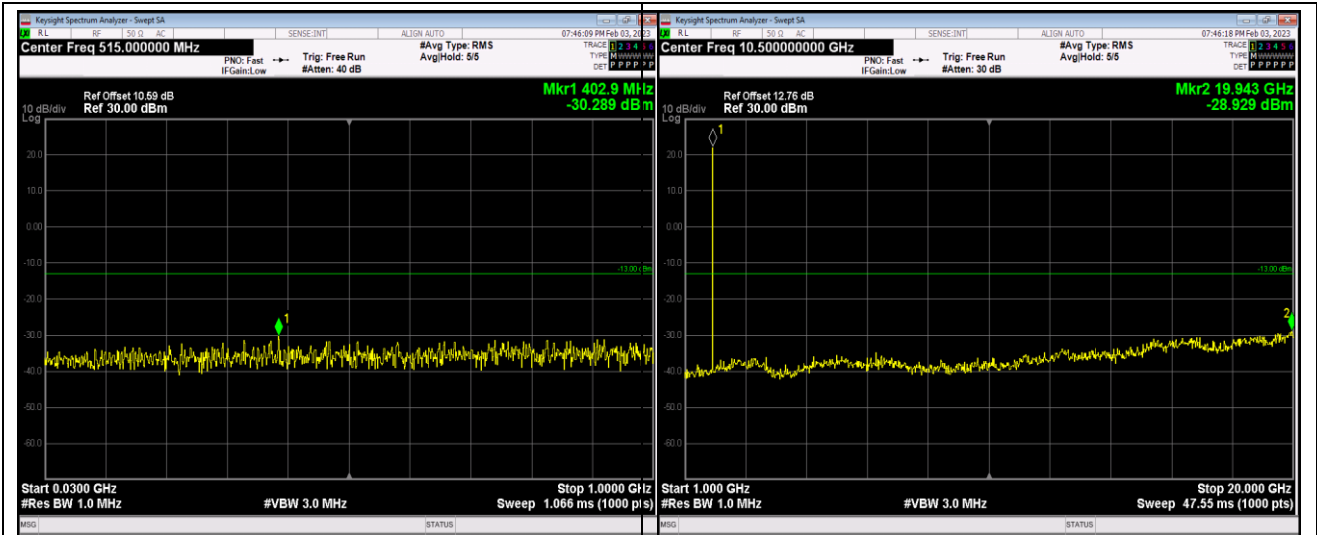

Band2-1.4MHz-64QAM-19193-1RB#0-Range2:1000~20000MHz

Band2-1.4MHz-64QAM-19193-1RB#0-Range1:30~1000MHz